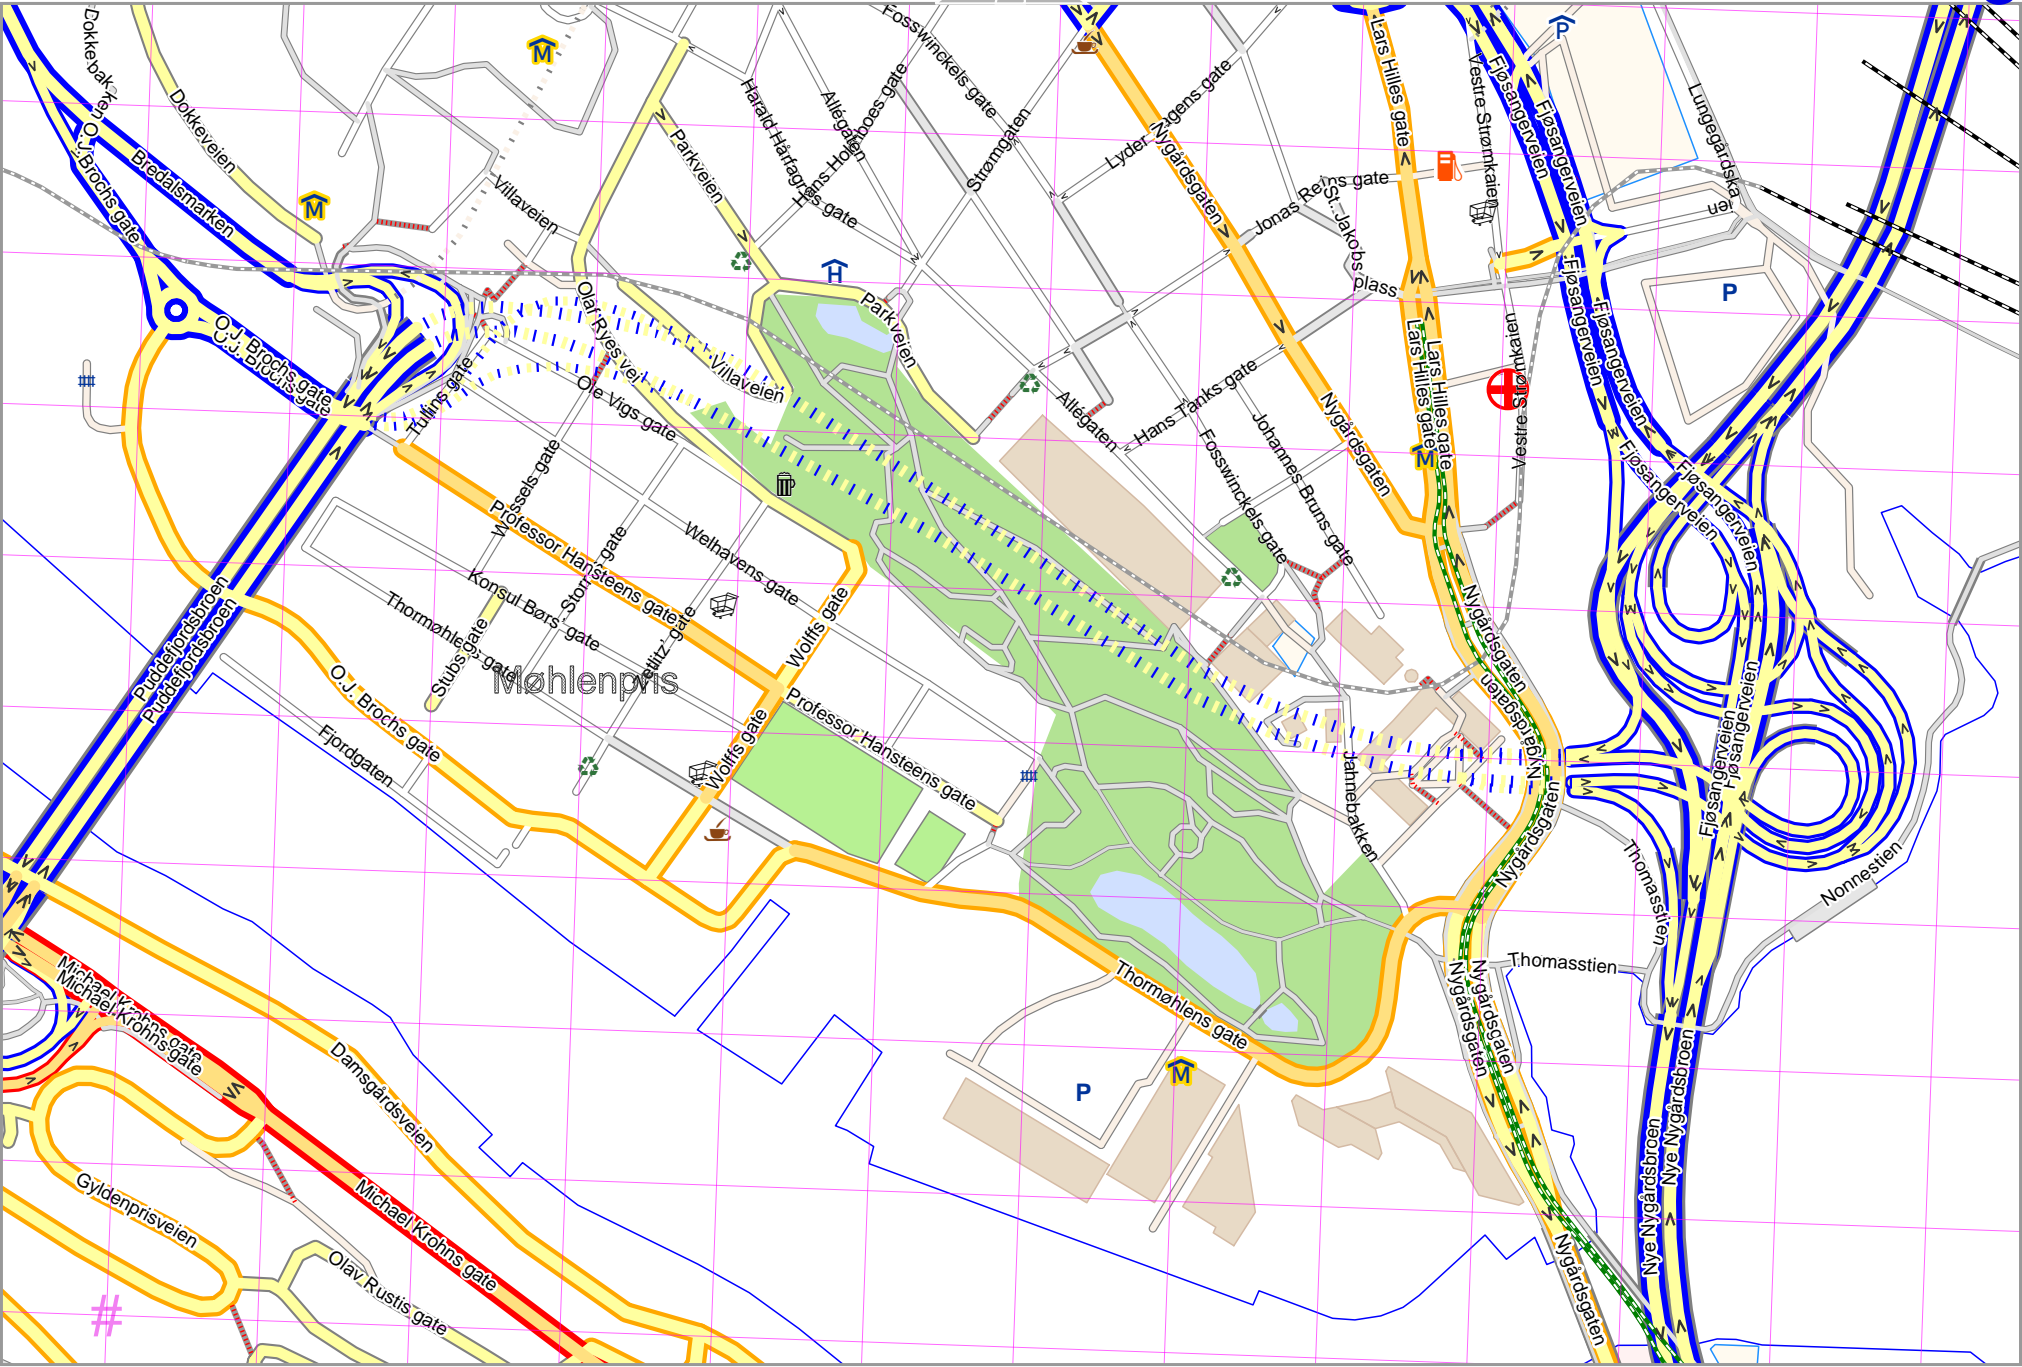

Bergen Senter

Map data CCBYSA2 fccsm.org+osm.org contributors

lon 5.31513 lat 60.38799 [nom. scale = 1 / 5000]

lon 5.33934 lat 60.39607

pdfmap_20240728_202415_Bergen_Senter_5.32723_60.3879_477.pdf

UTM: 31 V easting 627.70 km northing 6696.90 km
UTM-Grid-width = 100m

Bergen Senter

Map data CCBYSA2 foscsm.org osm.org contributors

[lon 5.31513 lat 60.37992 | nom. scale = 1 / 5000]

lon 5.33934 lat 60.38799

pdfmap_20240728_202415_Bergen_Senter_5.32723_60.3879_477.pdf

UTM: 31 V easting 627.70 km northing 6696.00 km
UTM-Grid-width = 100m