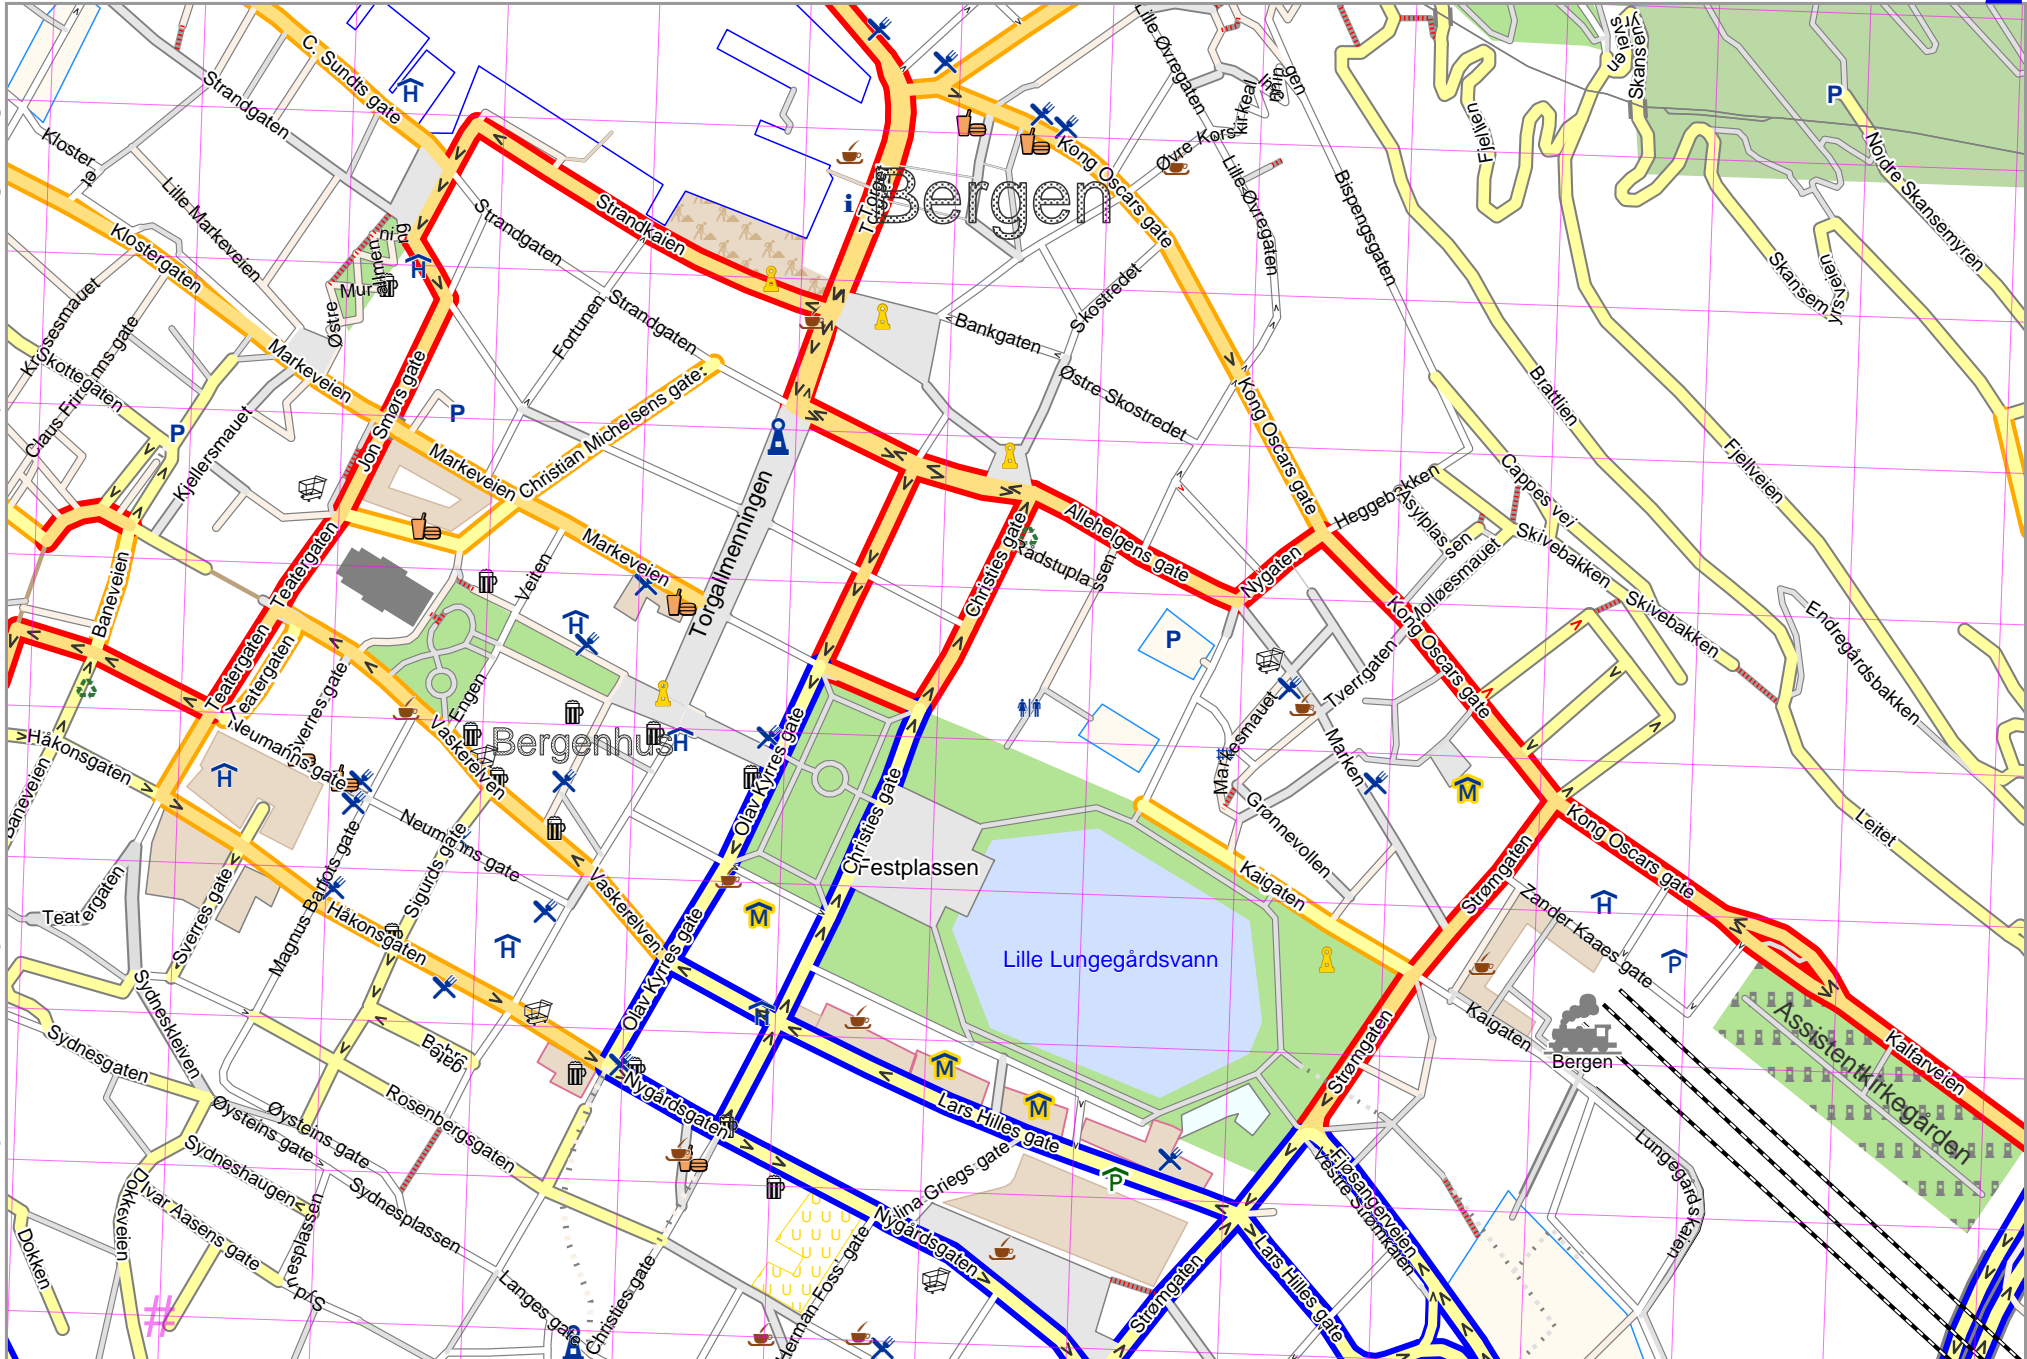

Bergen Senter

Map data CCBYSA2 fccsm.org+osm.org contributors

lon 5.31513 lat 60.38799 [nom. scale = 1 / 5000]

lon 5.33934 lat 60.39607

pdfmap_20240728_202415_Bergen_Senter_5.32723_60.3879_477.pdf

UTM: 31 V easting 627.70 km northing 6696.90 km
UTM-Grid-width = 100m

Bergen Senter

Map data CCBYSA2 foscsm.org osm.org contributors

[lon 5.31513 lat 60.37992 | nom. scale = 1 / 5000]

lon 5.33934 lat 60.38799

pdfmap_20240728_202415_Bergen_Senter_5.32723_60.3879_477.pdf

UTM: 31 V easting 627.70 km northing 6696.00 km
UTM-Grid-width = 100m