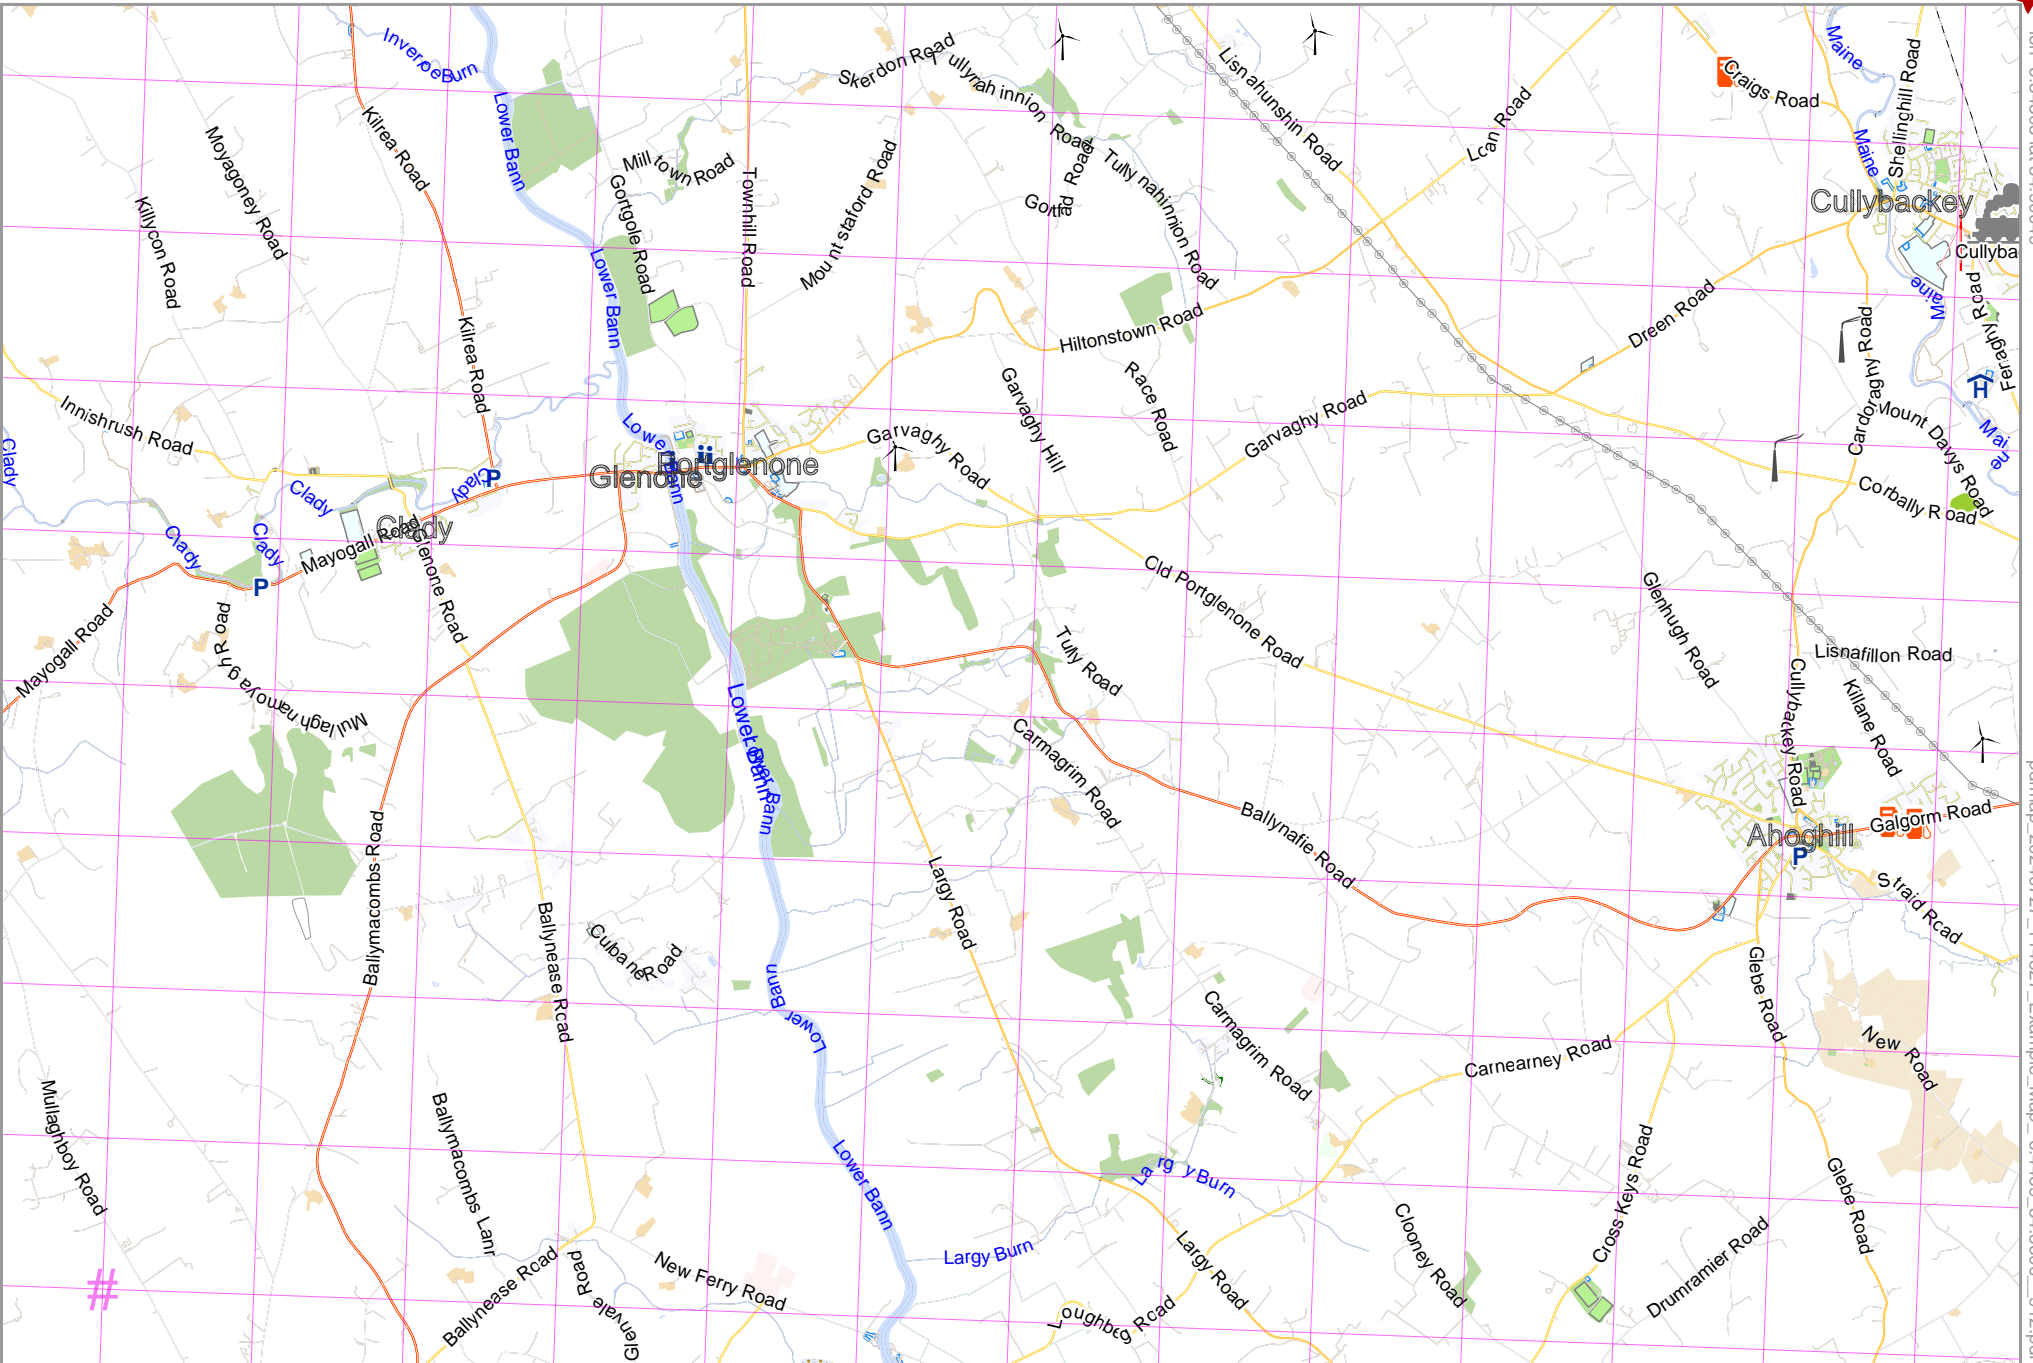

Map data © OpenStreetMap contributors

lon -6.55094 lat 54.81965 [nom. scale = 1 / 50000]

lon -6.34305 lat 54.90049

pdfmap_20240727_114827_Example_Map_-6.4469_54.8600_912.pdf

UTM: 29 U easting 658.00 km northing 6078.00 km

UTM-Grid-width = 1000m

www.milvusmap.eu