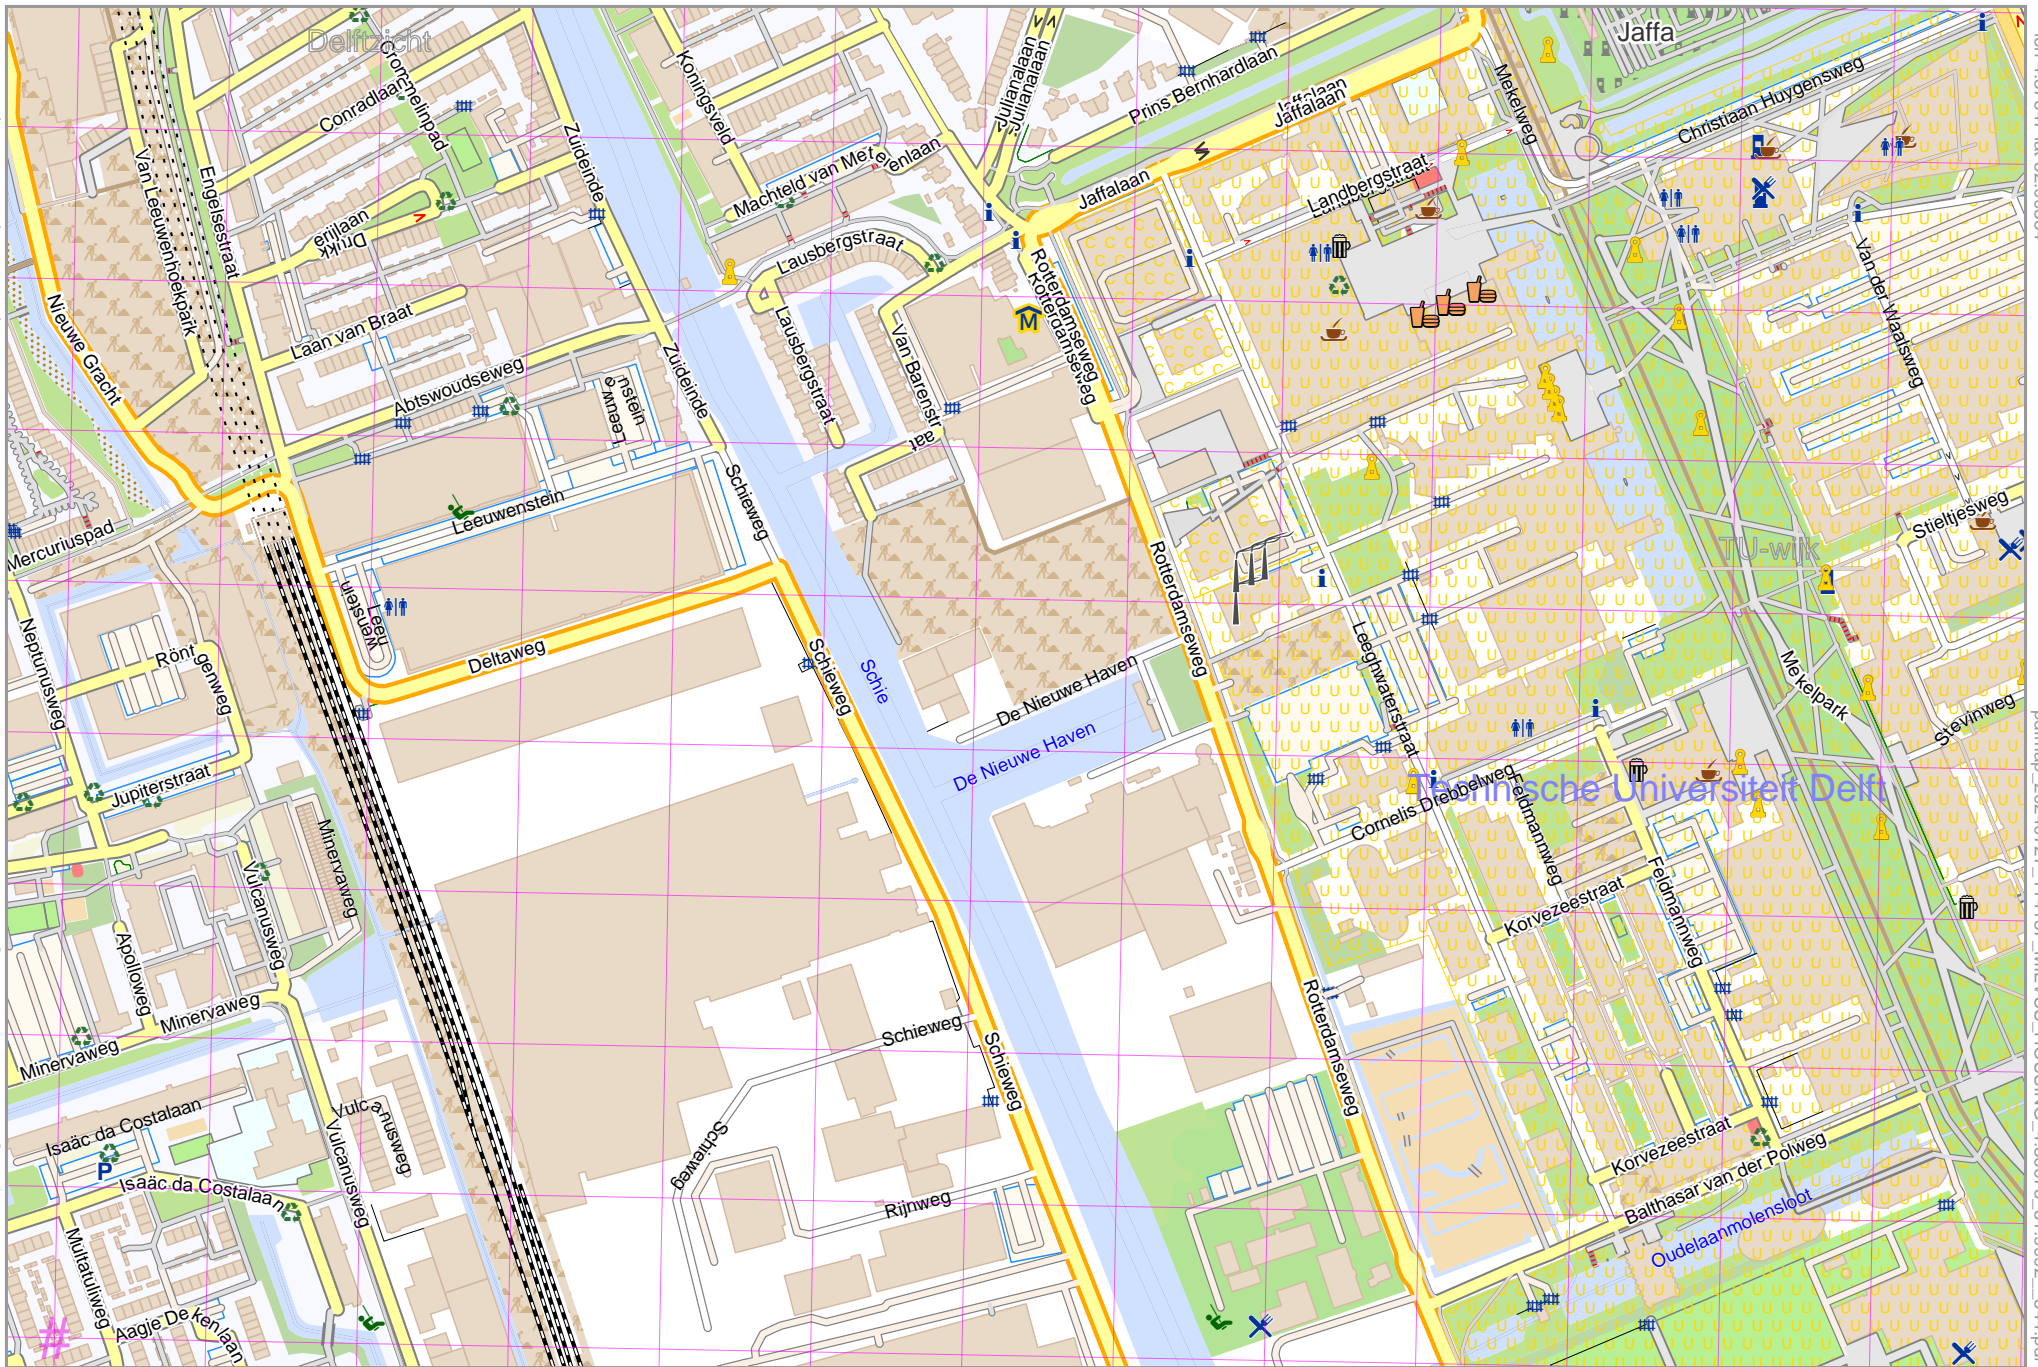

Map data © OpenStreetMap contributors

lon 4.35703 lat 51.99525 [norm. scale = 1 / 50000]

lon 4.37647 lat 52.00334

pdfmap_20240727_114137_MILVUS_HOUSING_4.36675_51.9992_544.pdf

UTM: 31 U easting 593.20 km northing 5761.40 km
UTM-Grid-width = 100m