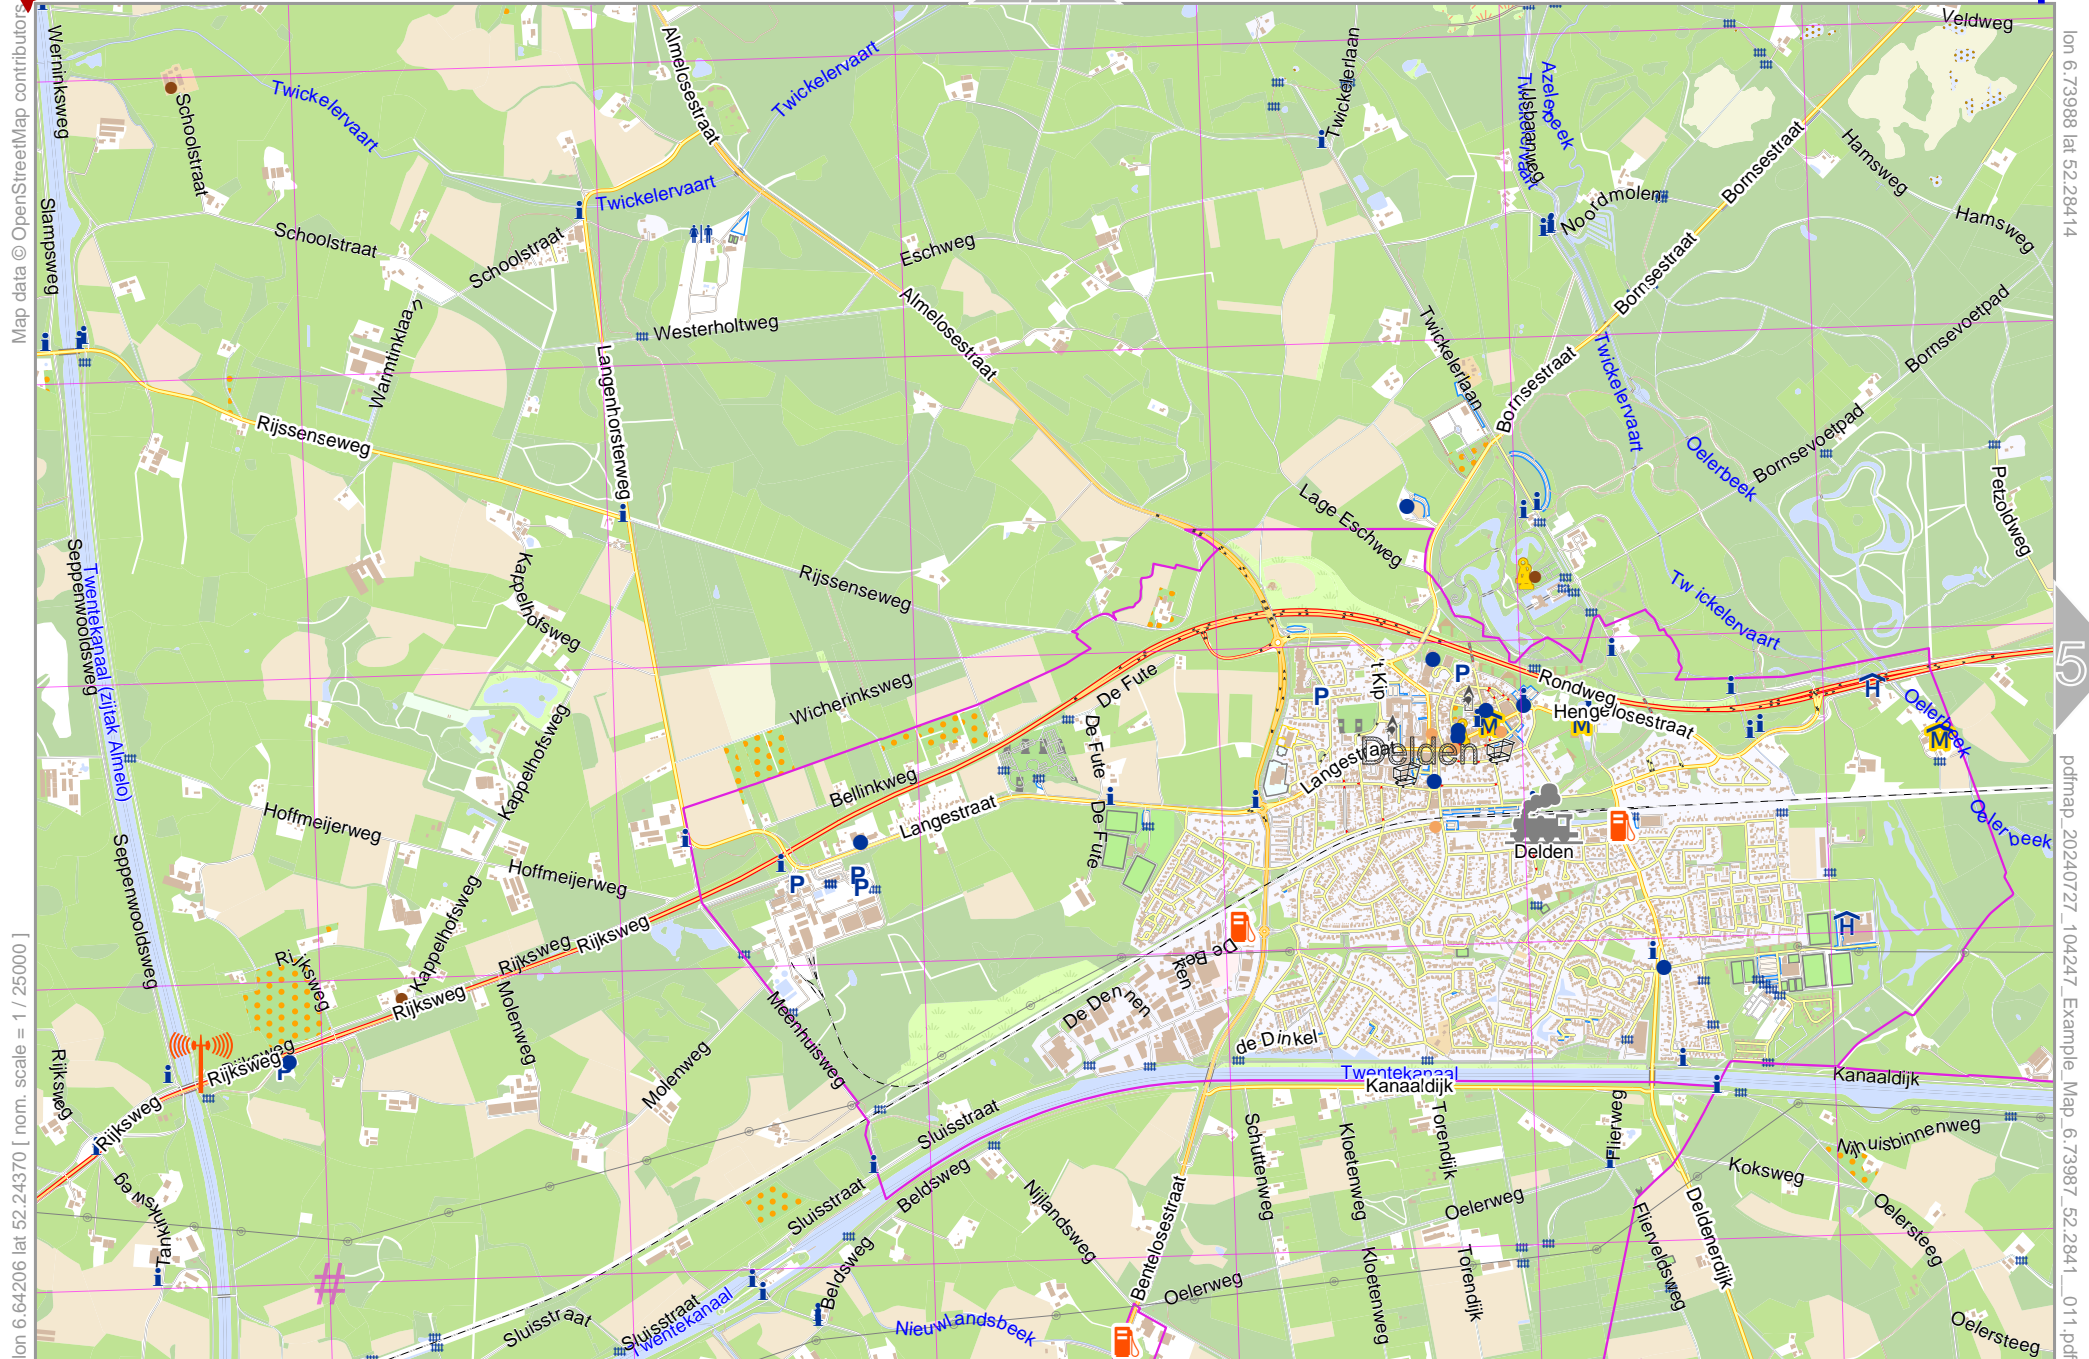

lon 6.64206 lat 52.24370 [nom. scale = 1 / 25000]

Map data © OpenStreetMap contributors

lon 6.73988 lat 52.28414

pdfmap_20240727_104247_Example_Map_6.73987_52.2841_011.pdf

UTM: 32 U easting 340.00 km northing 5791.00 km

UTM-Grid-width = 1000m