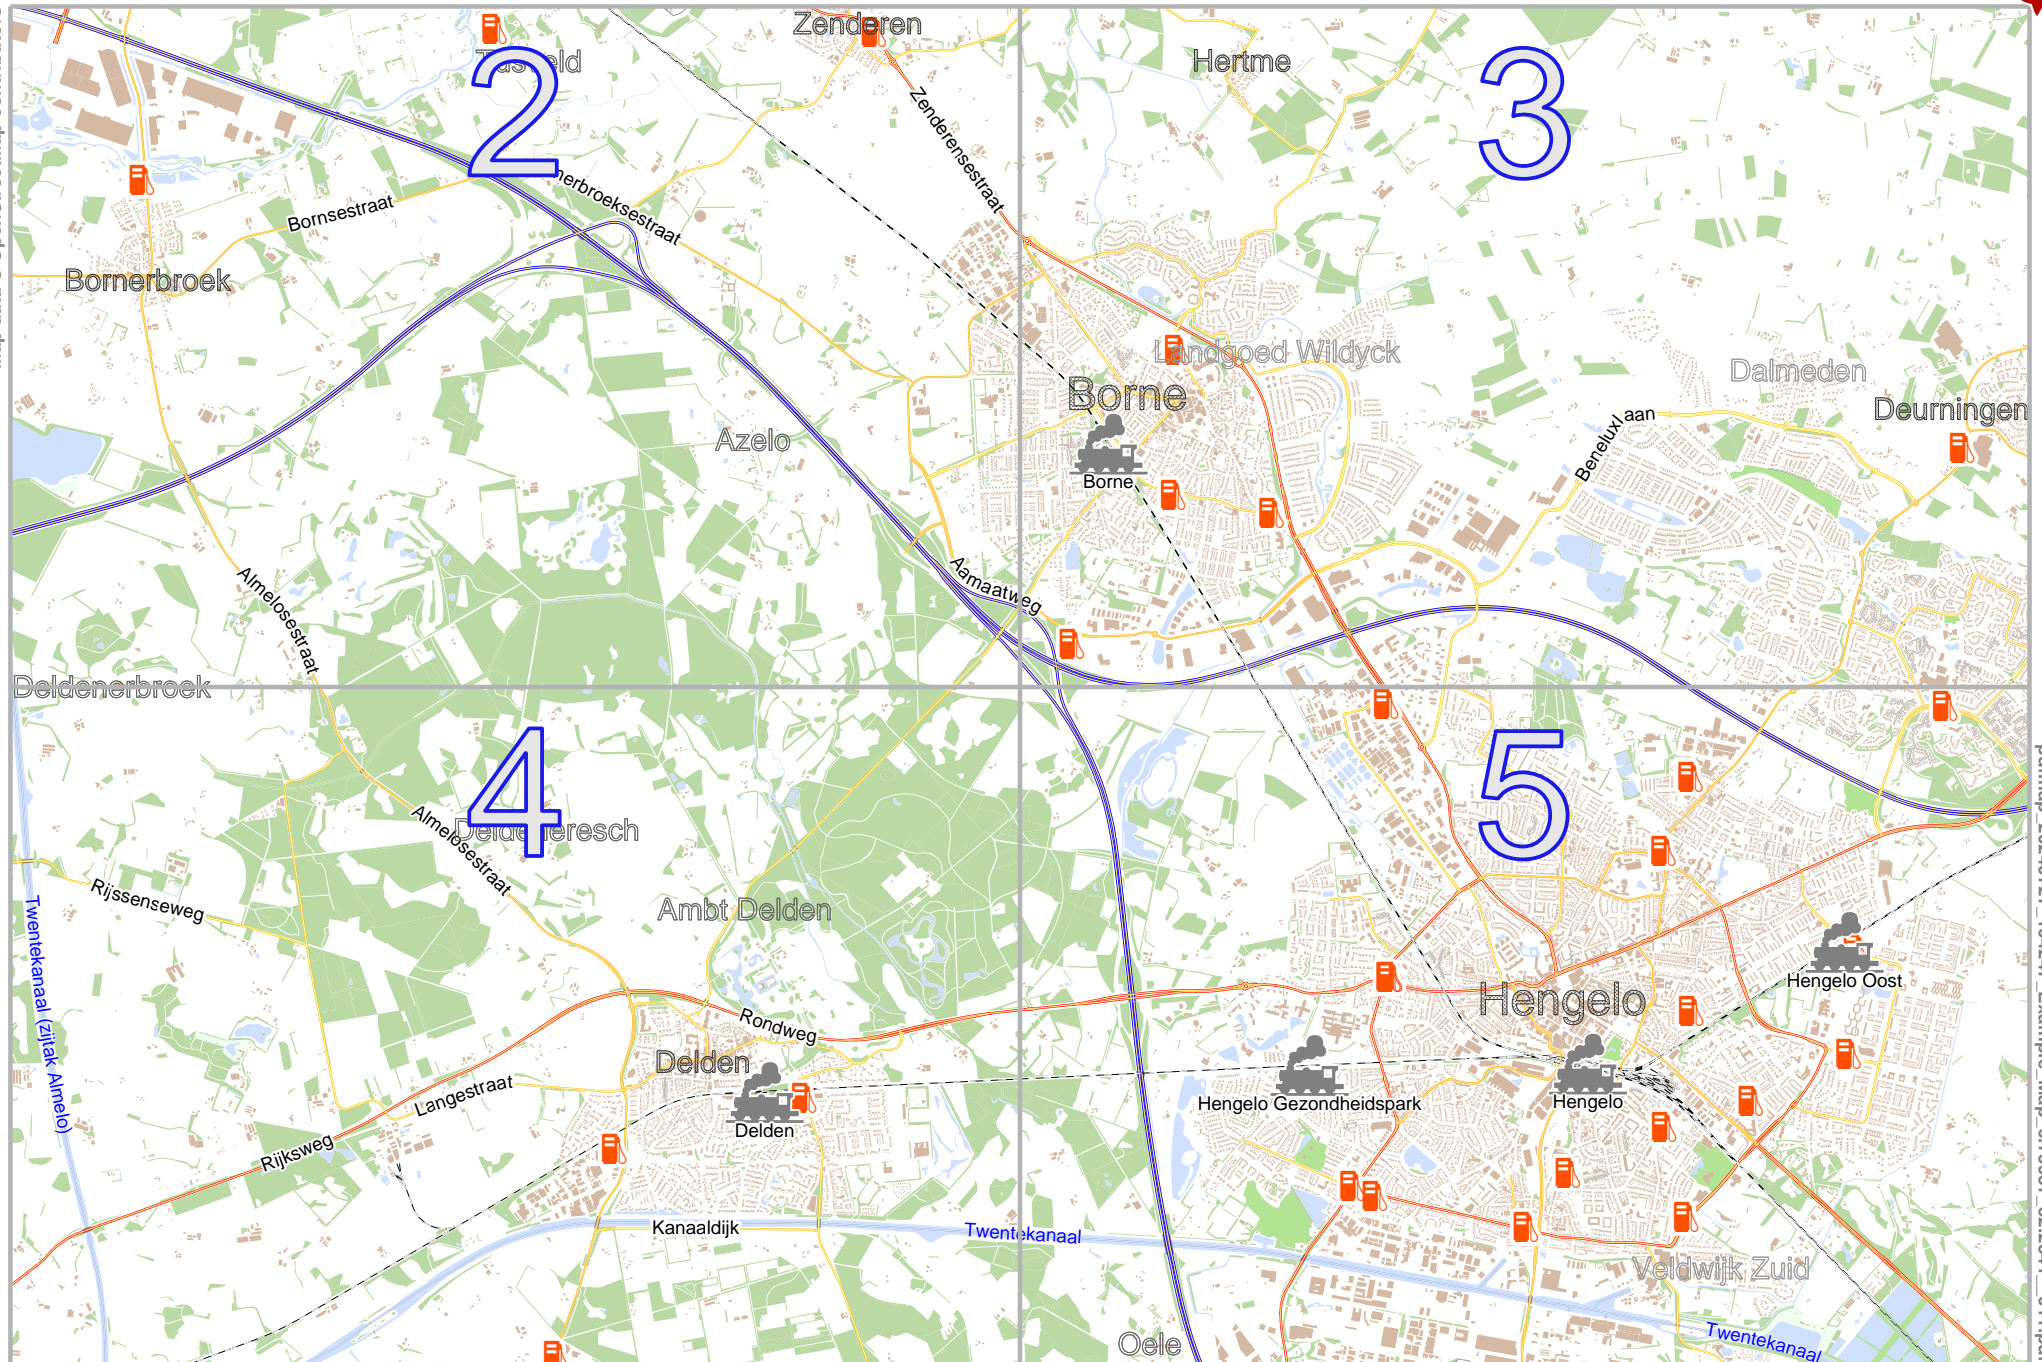

Example_Map

lon 6.83769 lat 52.32458

Map data © OpenStreetMap contributors

lon 6.64206 lat 52.24370
[nom. scale = 1 / 50000]

pdfmap_20240727_104247_Example_Map_6.73987_52.2841_011.pdf

lon 6.64206 lat 52.28414 [nom. scale = 1 / 25000]

lon 6.73988 lat 52.32458

pdfmap_20240727_104247_Example_Map_6.73987_52.2841_011.pdf

UTM: 32 U easting 340.00 km northing 5796.00 km
UTM-Grid-width = 1000m

Map data © OpenStreetMap contributors

lon 6.73988 lat 52.28414 [nom. scale = 1 / 25000]

Map data © OpenStreetMap contributors

lon 6.73988 lat 52.28414

pdfmap_20240727_104247_Example_Map_6.73987_52.2841_011.pdf

UTM: 32 U easting 340.00 km northing 5791.00 km

UTM-Grid-width = 1000m

Example_Map

Map data © OpenStreetMap contributors

lon 6.73988 lat 52.24370 [nom. scale = 1 / 25000]

lon 6.83769 lat 52.28414

pdfmap_20240727_104247_Example_Map_6.73987_52.2841_011.pdf

UTM: 32 U easting 346.00 km northing 5791.00 km
UTM-Grid-width = 1000m