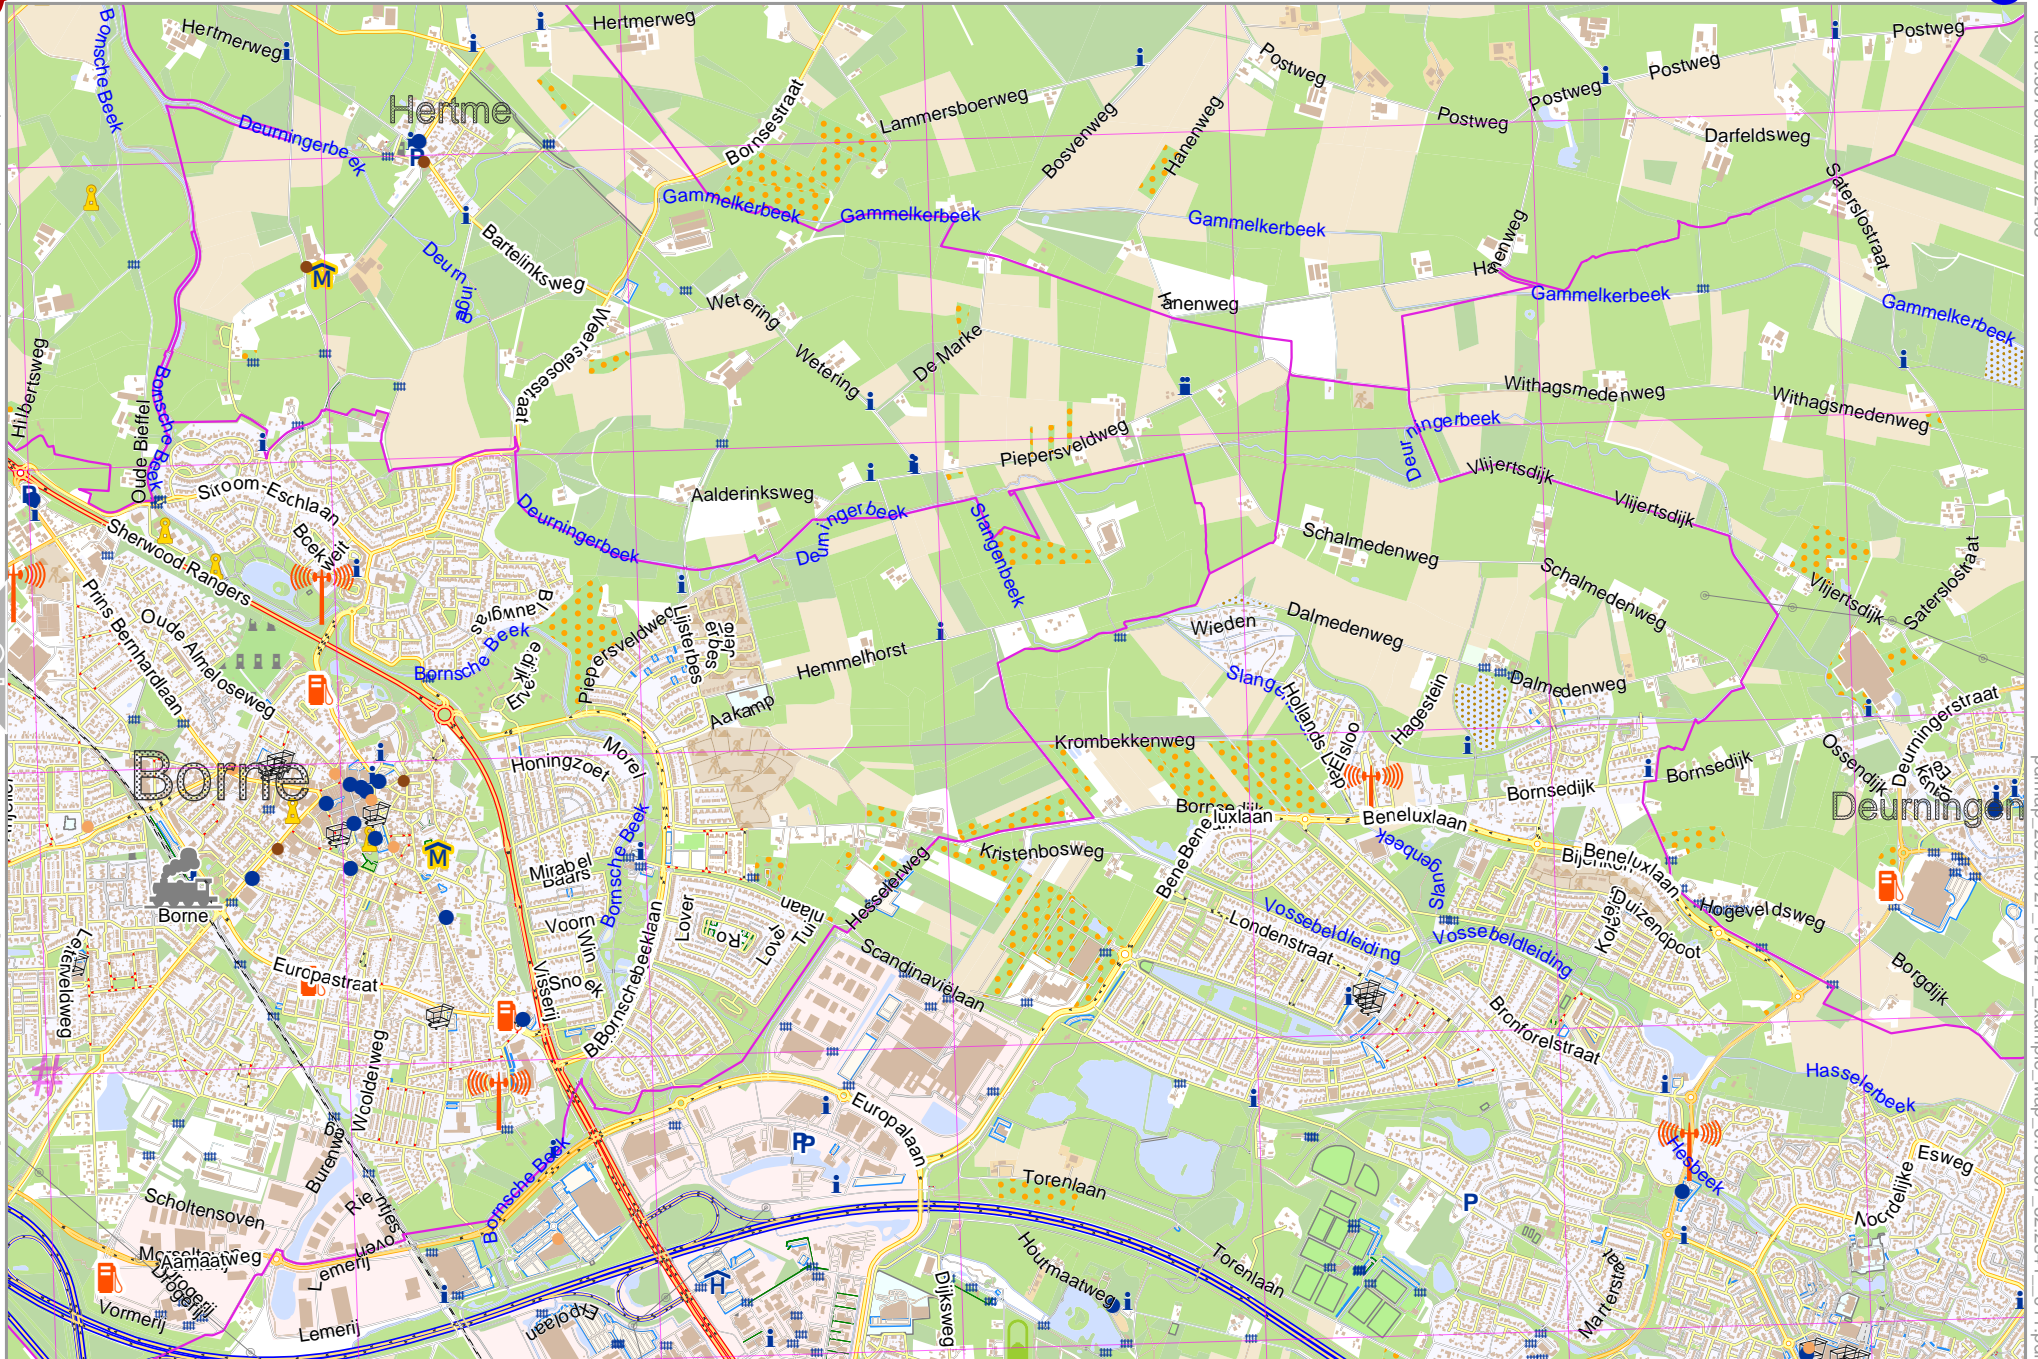

Map data © OpenStreetMap contributors

lon 6.73988 lat 52.28414 [nom. scale = 1 / 25000]

lon 6.83769 lat 52.32458

pdfmap_20240727_104247_Example_Map_6.73987_52.2841_011.pdf

UTM: 32 U easting 346.00 km northing 5796.00 km
UTM-Grid-width = 1000m