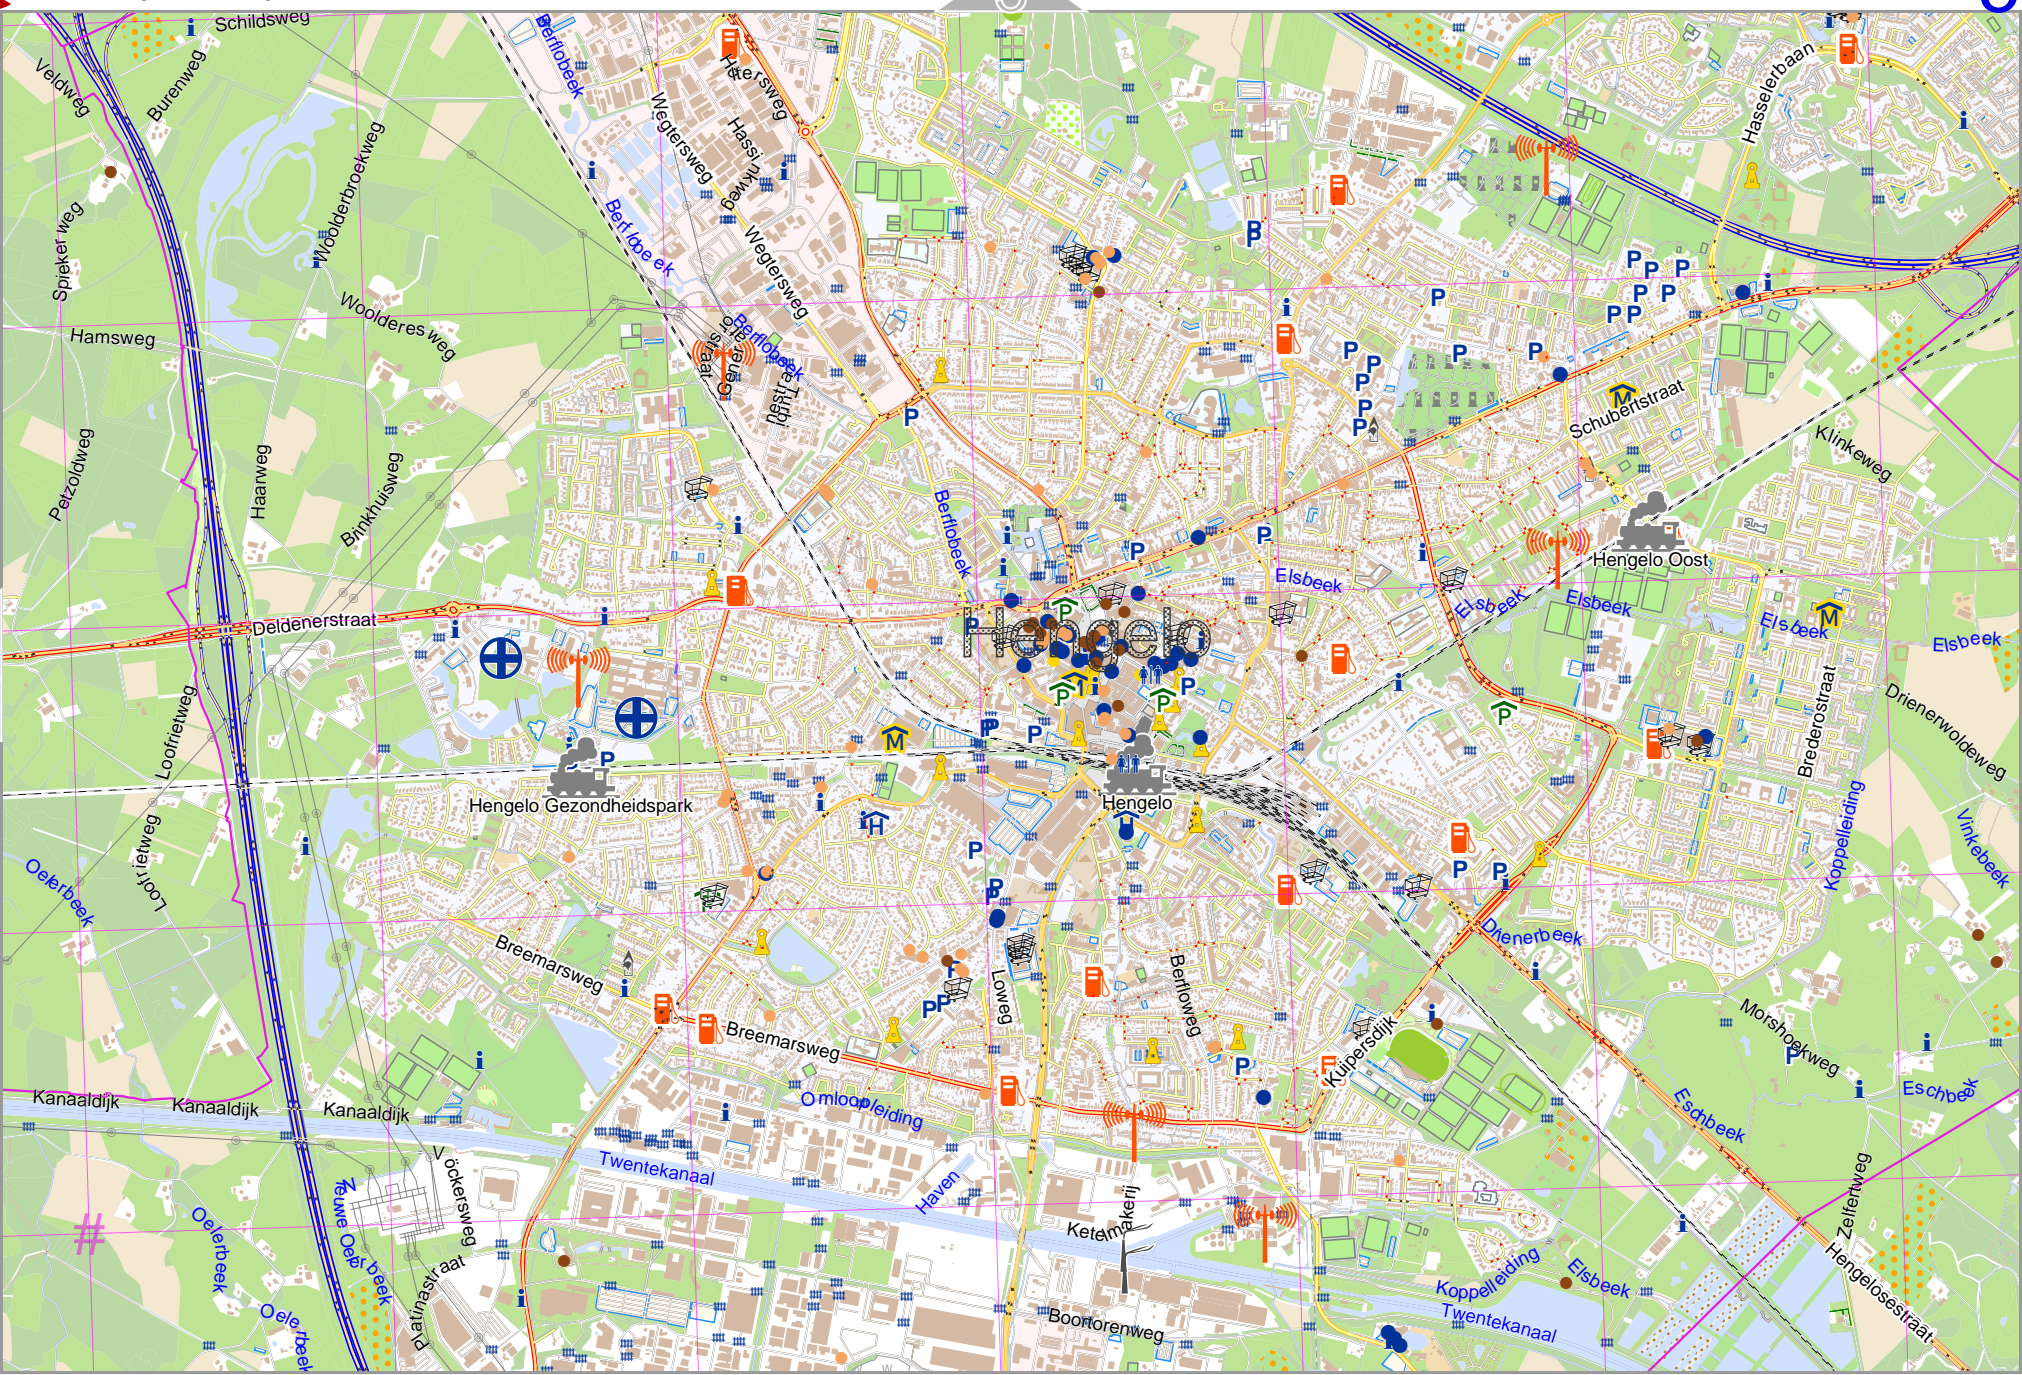

Example_Map

lon 6.83769 lat 52.32458

Map data © OpenStreetMap contributors

lon 6.64206 lat 52.24370
[nom. scale = 1 / 50000]

pdfmap_20240727_104247_Example_Map_6.73987_52.2841_011.pdf

lon 6.64206 lat 52.28414 [nom. scale = 1 / 25000]

lon 6.83769 lat 52.32458

pdfmap_20240727_104247_Example_Map_6.73987_52.2841_011.pdf

UTM: 32 U easting 346.00 km northing 5796.00 km
UTM-Grid-width = 1000m

lon 6.64206 lat 52.24370 [nom. scale = 1 / 25000]

Map data © OpenStreetMap contributors

lon 6.73988 lat 52.28414

pdfmap_20240727_104247_Example_Map_6.73987_52.2841_011.pdf

UTM: 32 U easting 340.00 km northing 5791.00 km

UTM-Grid-width = 1000m

Example_Map

Map data © OpenStreetMap contributors

lon 6.73988 lat 52.24370 [nom. scale = 1 / 25000]

lon 6.83769 lat 52.28414

pdfmap_20240727_104247_Example_Map_6.73987_52.2841_011.pdf

UTM: 32 U easting 346.00 km northing 5791.00 km
UTM-Grid-width = 1000m