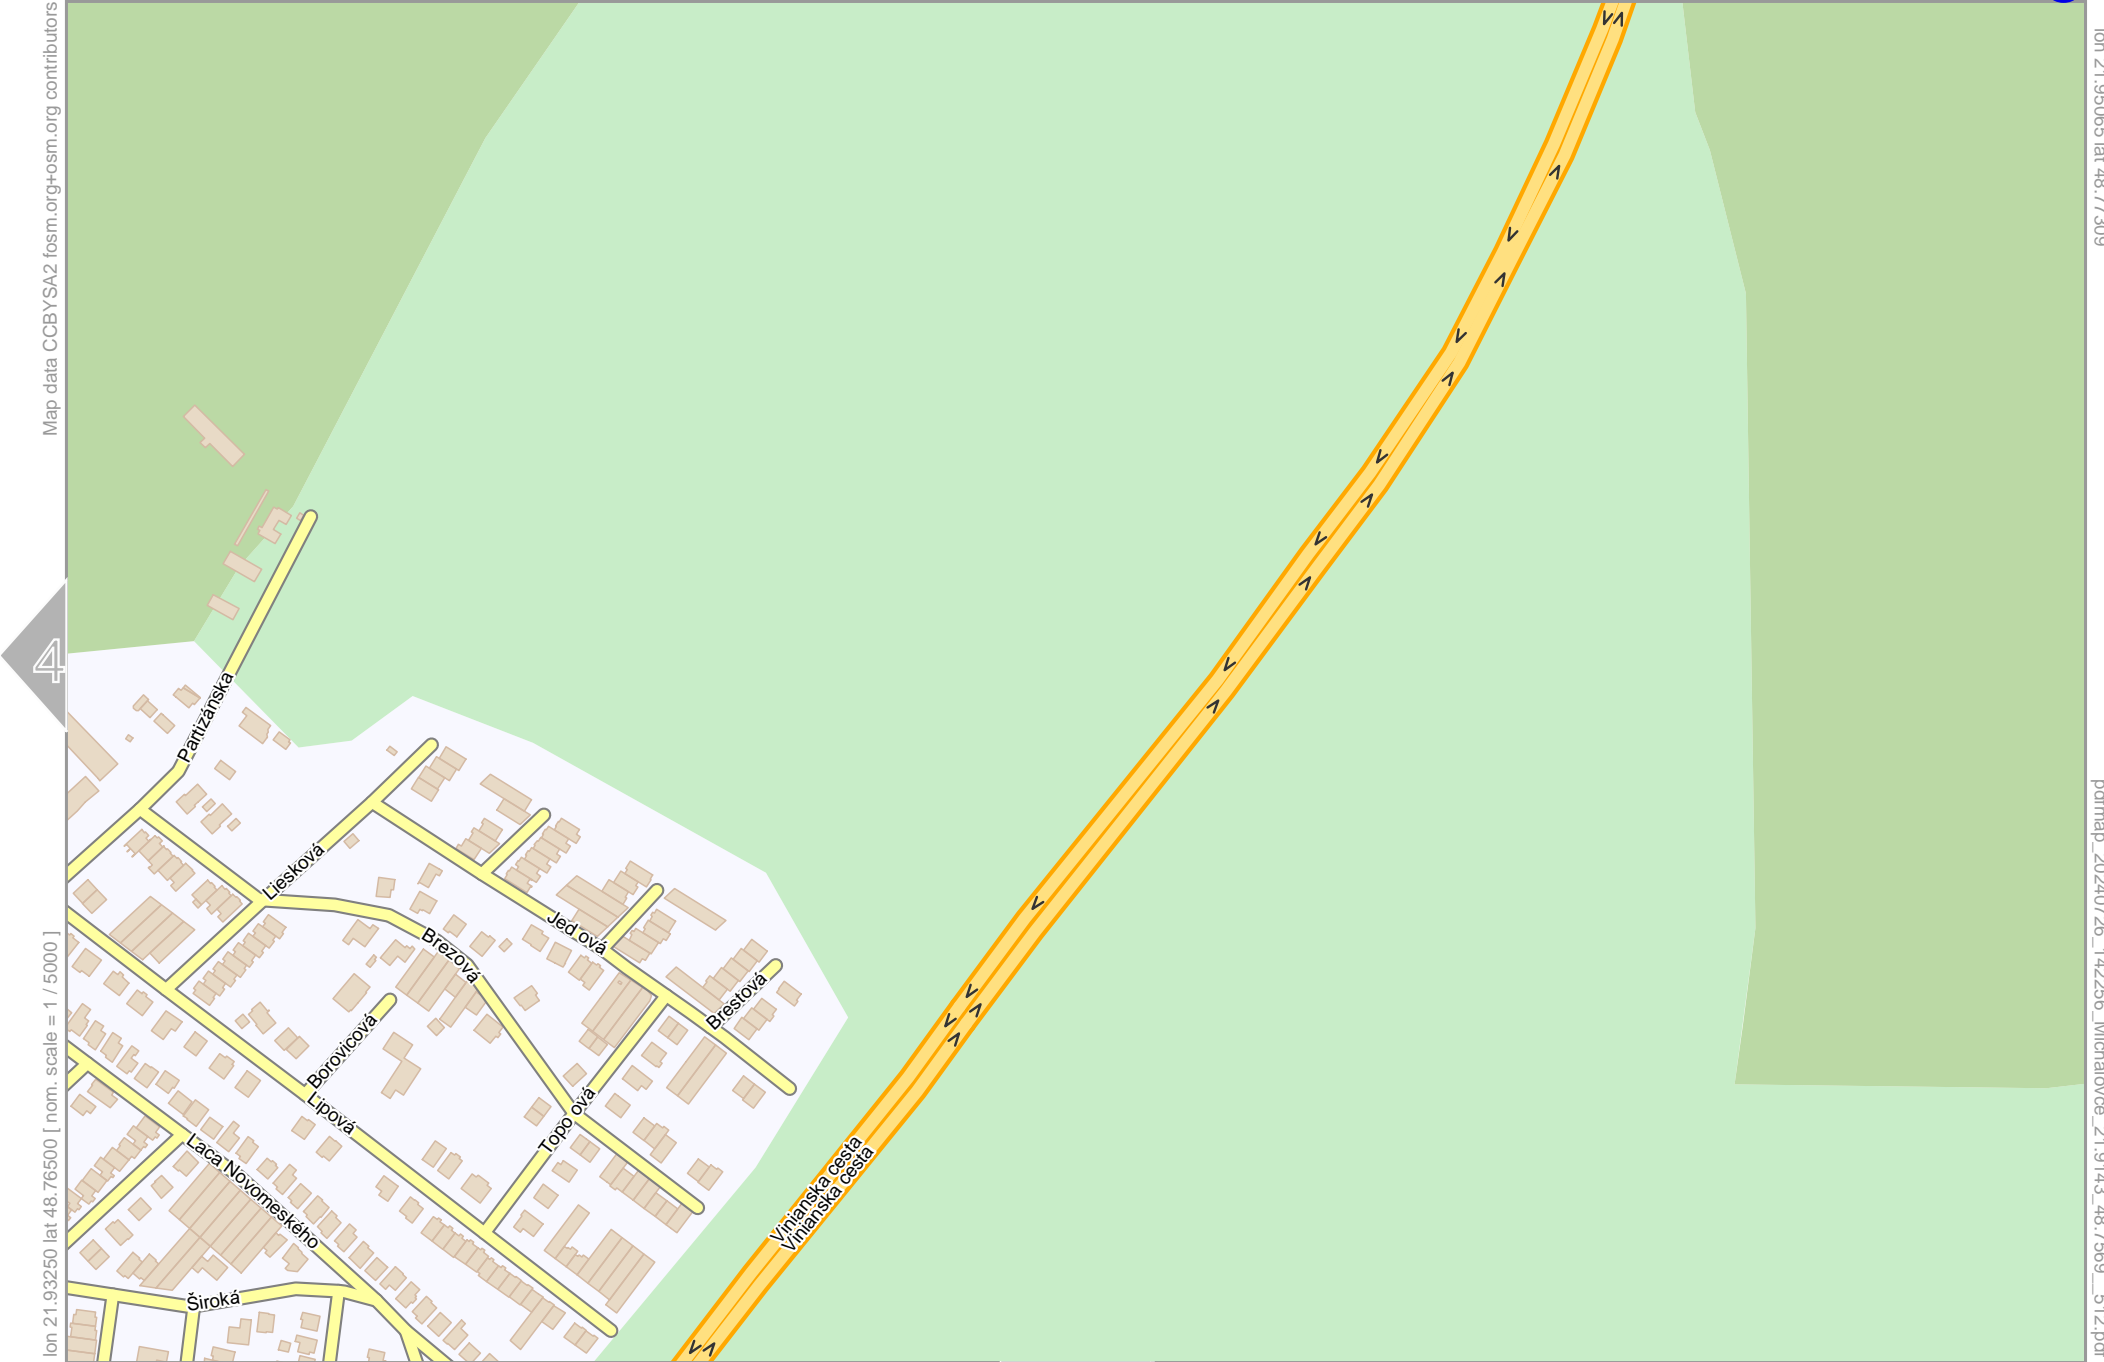

Horné pole

P.O. Hvězdoslava

Gorazd Zvonickýho

Hrádky

Labelec

Map data CCBYSA2 fcsm.org+osm.org contributors

lon 21.93250 lat 48.77309

lon 21.91434 lat 48.76500 [ nom. scale = 1 / 5000 ]

pdfmap\_20240726\_142256\_Michalovce\_21.9143\_48.7569\_512.pdf

0 100 m 500 m

Kon

SNP

Štefana Fiolika

Partizánska

Sir  
Pavlačka

Rúžová  
Astrová  
Púpavová  
Severná

lon 21.91434 lat 48.74881 [ nom. scale = 1 / 5000 ]

0 100 m 500 m

16

pdfmap\_20240726\_142256\_Michalovce\_21.9143\_48.7569\_512.pdf

lon 21.93250 lat 48.75691

10

14

15

lon 21.95065 lat 48.74981

lon 21.93250 lat 48.74072 [ nom. scale = 1 / 5000 ]

pdfmap\_20240726\_142256\_Michalovce\_21.9143\_48.7569\_512.pdf