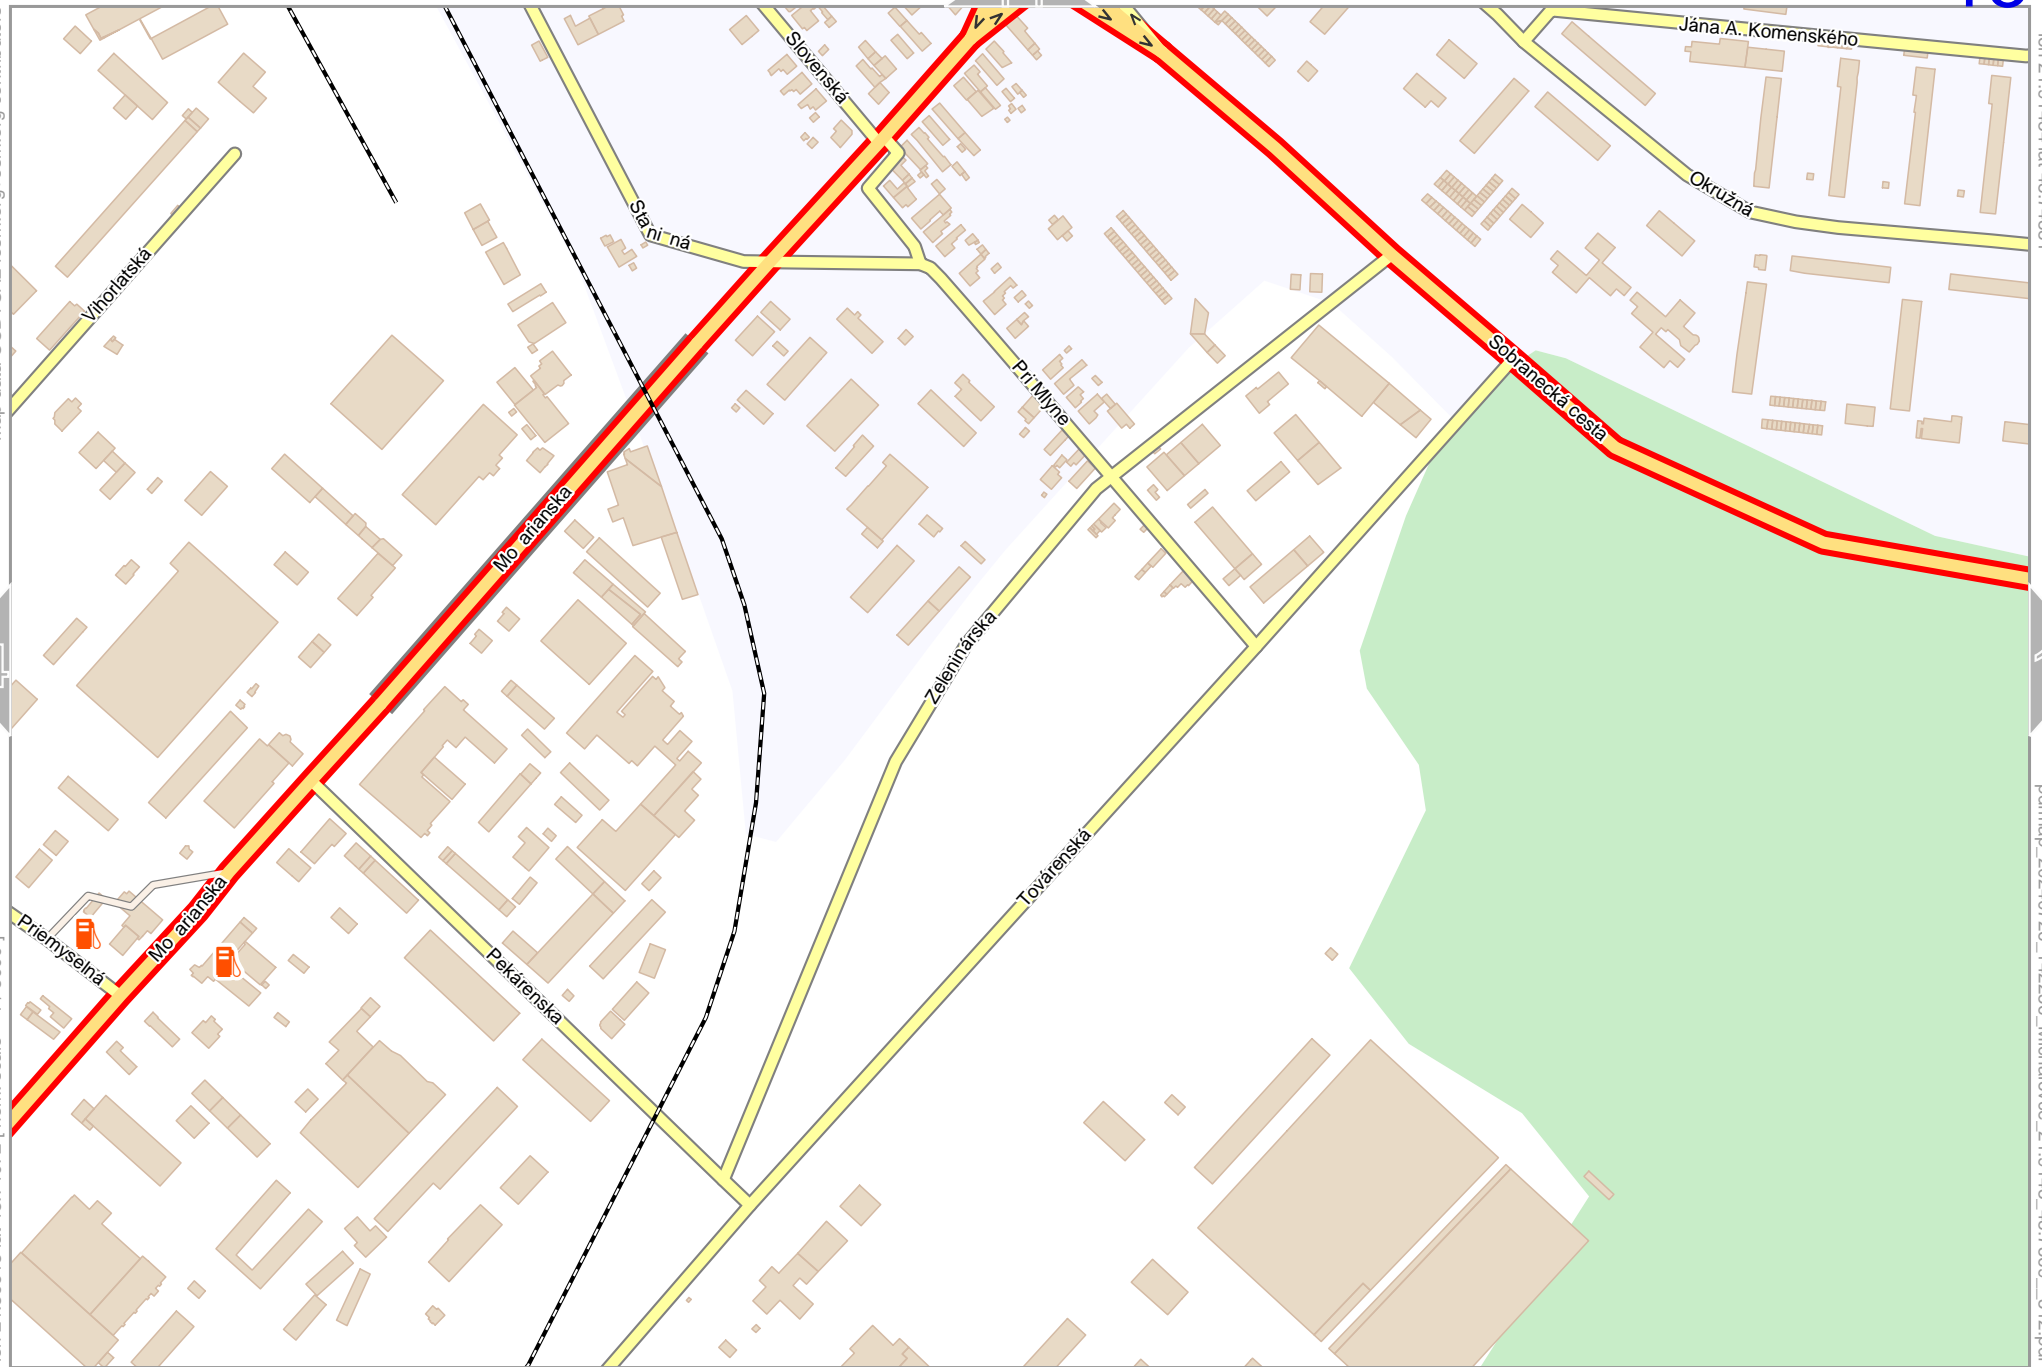

Horné pole

P.O. Hvězdoslava

Gorazd Zvonickýho

Hrádky

Labelec

Map data CCBYSA2 fcsm.org+osm.org contributors

lon 21.93250 lat 48.77309

lon 21.91434 lat 48.76500 [ nom. scale = 1 / 5000 ]

lon 21.91434 lat 48.74881 [ nom. scale = 1 / 5000 ]

0 100 m 500 m

16

pdfmap\_20240726\_142256\_Michalovce\_21.9143\_48.7569\_512.pdf

lon 21.93250 lat 48.75691

10

14

15

lon 21.95065 lat 48.74981

lon 21.93250 lat 48.74072 [ nom. scale = 1 / 5000 ]

pdfmap\_20240726\_142256\_Michalovce\_21.9143\_48.7569\_512.pdf