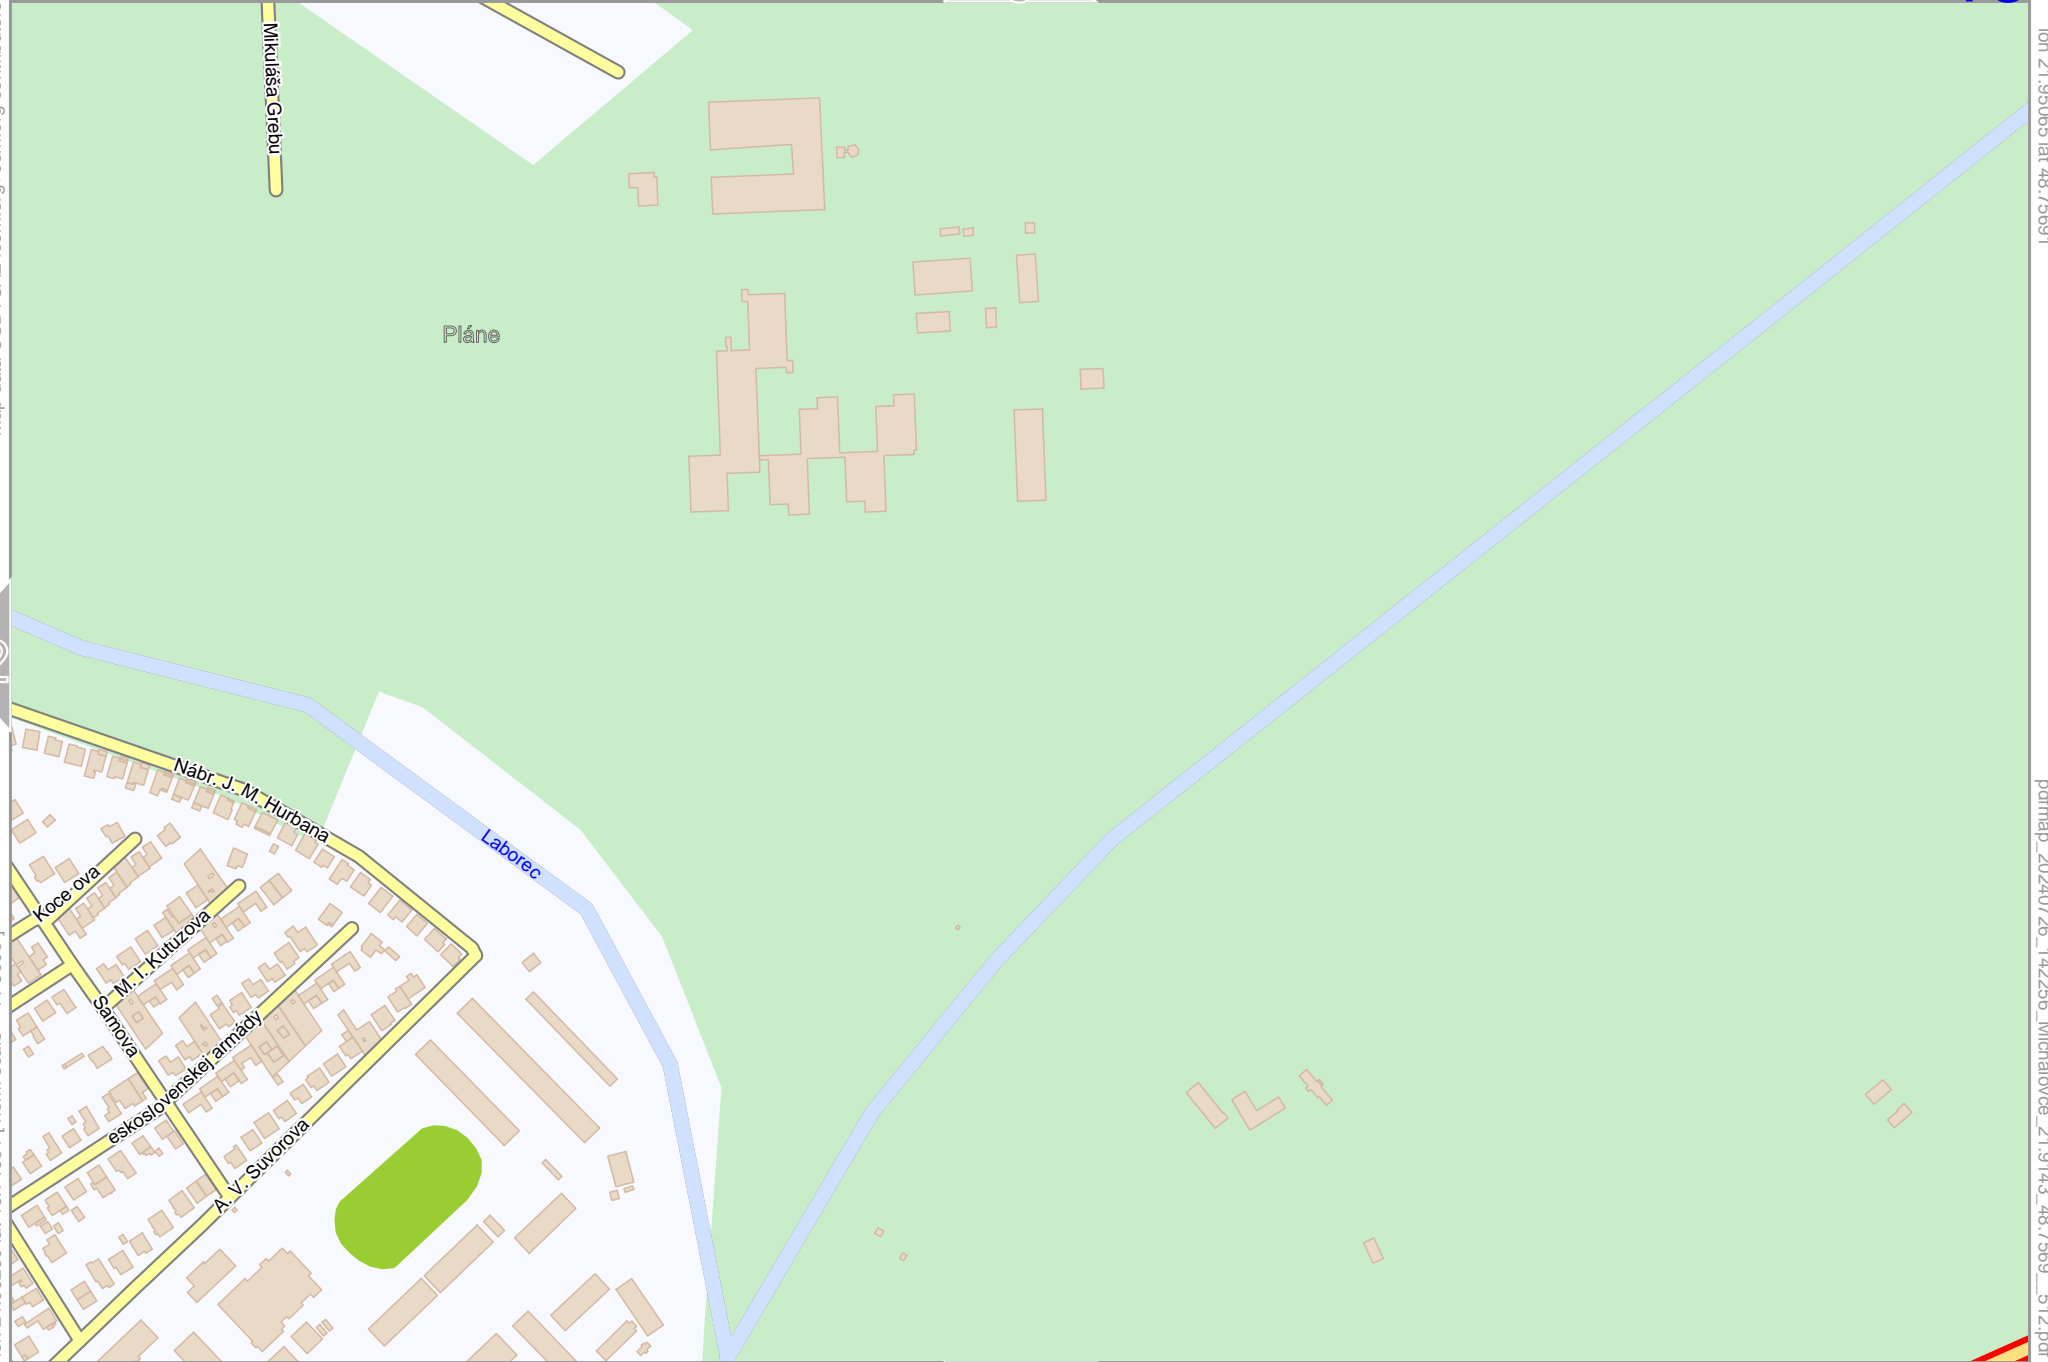

Horné pole

P.O. Hvězdoslava

Gorazd Zvonickýho

Hrádky

Labelec

Map data CCBYSA2 fcsm.org+osm.org contributors

lon 21.93250 lat 48.77309

lon 21.91434 lat 48.76500 [ nom. scale = 1 / 5000 ]

pdfmap\_20240726\_142256\_Michalovce\_21.9143\_48.7569\_512.pdf

0 100 m 500 m

Kon

SNP

Štefana Fiolika

Partizánska

Sir  
Pavlačka

Rúžová  
Astrová  
Púpavová  
Severná

lon 21.91434 lat 48.74881 [ nom. scale = 1 / 5000 ]

0 100 m 500 m

16

pdfmap\_20240726\_142256\_Michalovce\_21.9143\_48.7569\_512.pdf

lon 21.93250 lat 48.75691

10

14

15

lon 21.95065 lat 48.74981

lon 21.93250 lat 48.74072 [ nom. scale = 1 / 5000 ]

pdfmap\_20240726\_142256\_Michalovce\_21.9143\_48.7569\_512.pdf