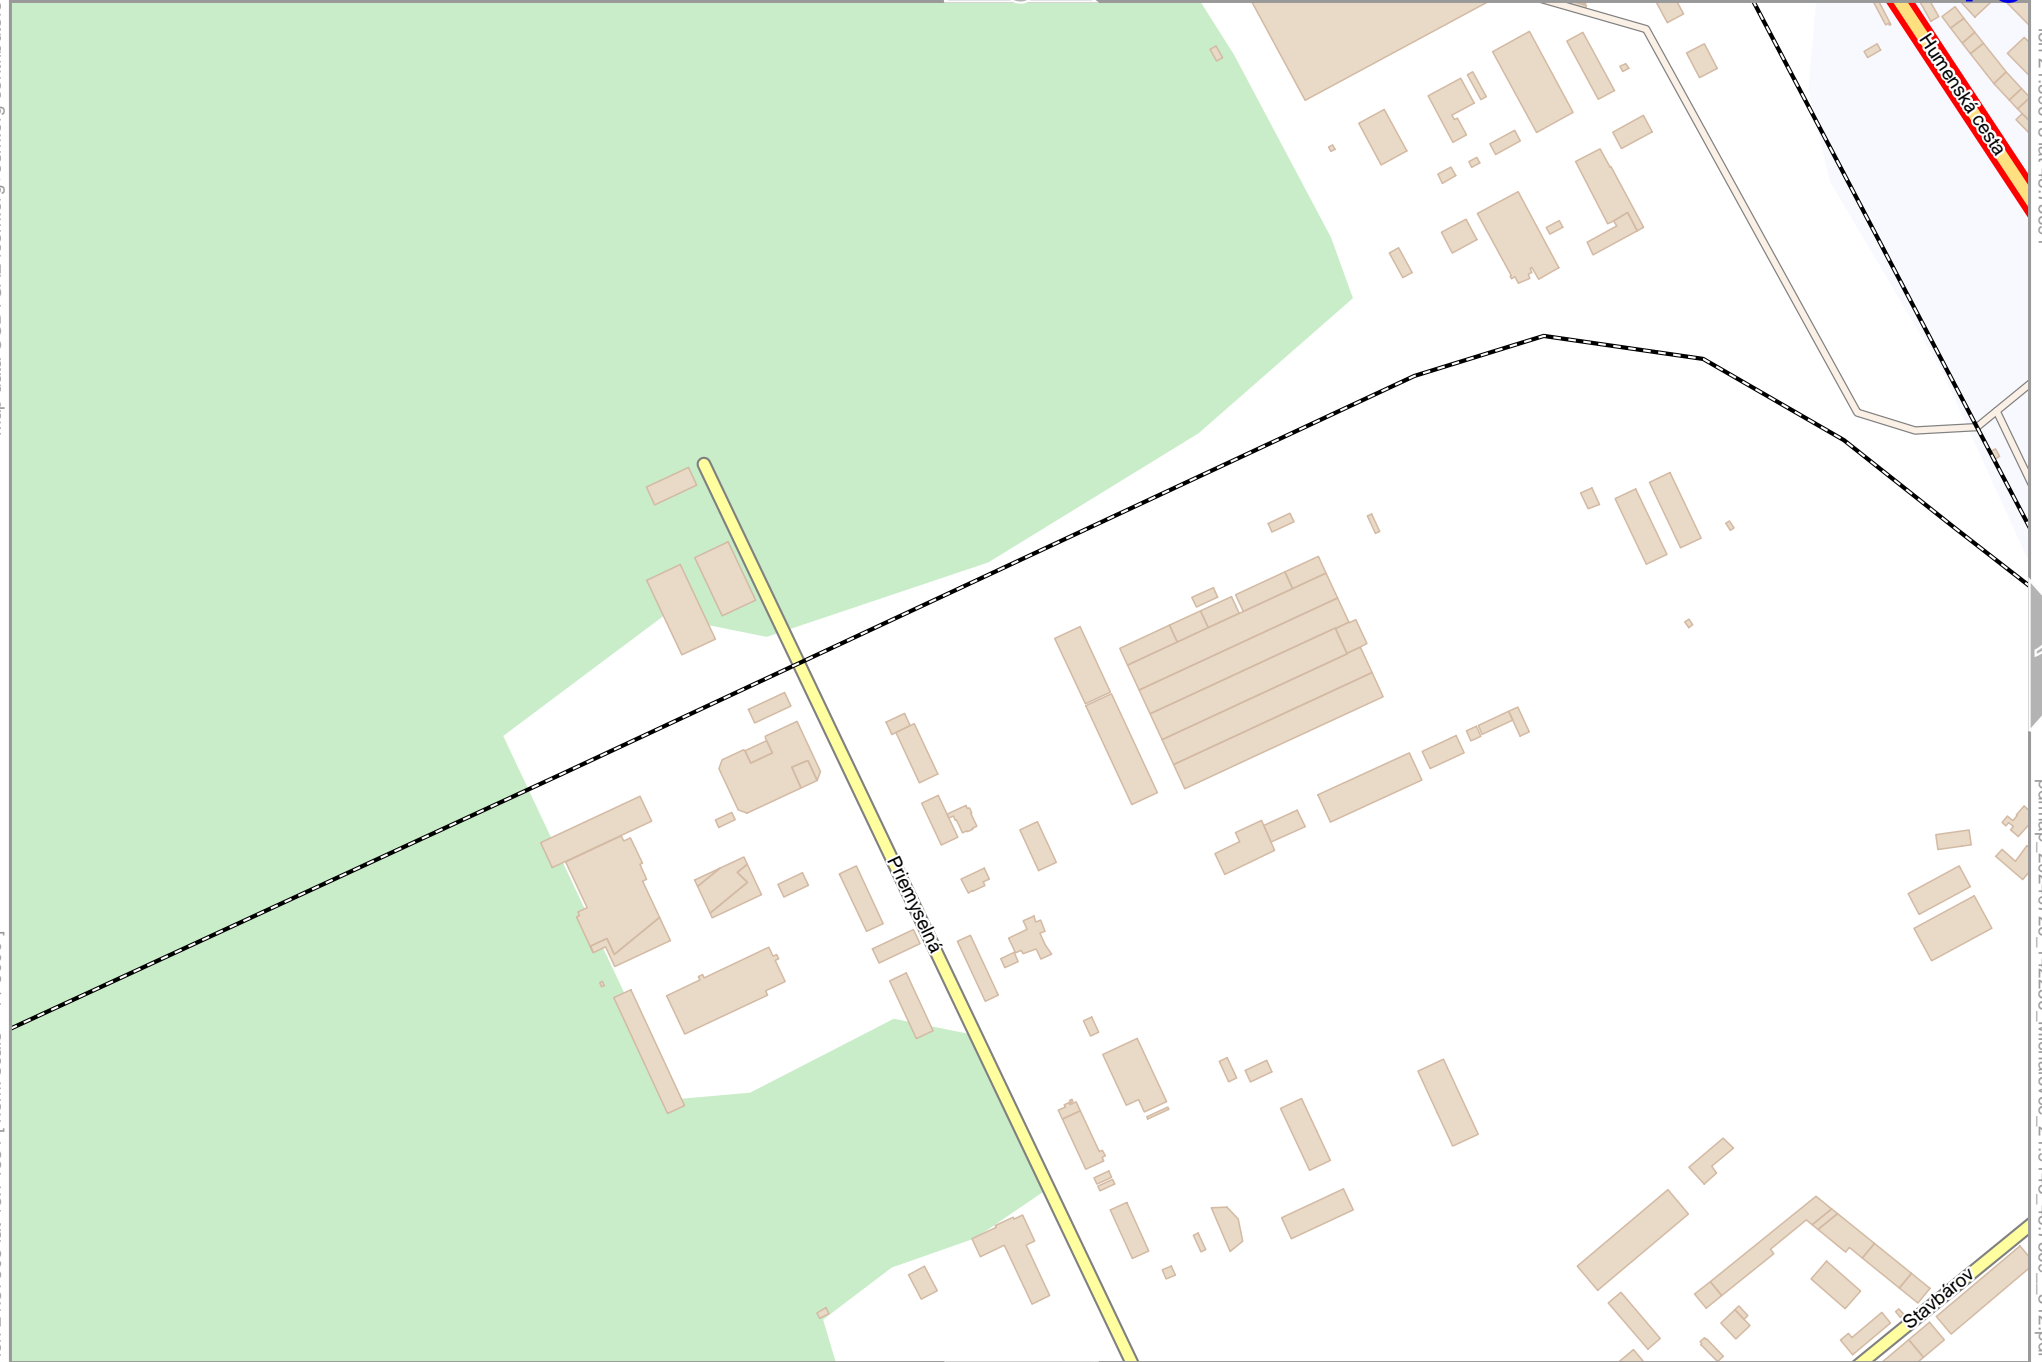

Horné pole

P.O. Hvězdoslava

Gorazd Zvonickýho

Hrádky

Labelec

Map data CCBYSA2 fcsm.org+osm.org contributors

lon 21.93250 lat 48.77309

lon 21.91434 lat 48.76500 [ nom. scale = 1 / 5000 ]

pdfmap\_20240726\_142256\_Michalovce\_21.9143\_48.7569\_512.pdf

0 100 m 500 m

Kon

SNP

Štefana Fiolika

Partizánska

Sir  
Pavlačka

Rúžová  
Astrová  
Púpavová  
Severná

# Michalovce

Map data CCBYSA2 fcs.m.org+osm.org contributors

lon 21.93250 lat 48.75691 [ nom. scale = 1 / 5000 ]

lon 21.95065 lat 48.76500

pdfmap\_20240726\_142256\_Michalovce\_21.9143\_48.7569\_512.pdf

Map data © CCBYSA2 fcsm.org+osm.org contributors

lon 21.91434 lat 48.74881 [ nom. scale = 1 / 5000 ]

0 100 m 500 m

16

pdfmap\_20240726\_142256\_Michalovce\_21.9143\_48.7569\_512.pdf

lon 21.93250 lat 48.75691

10

14

15