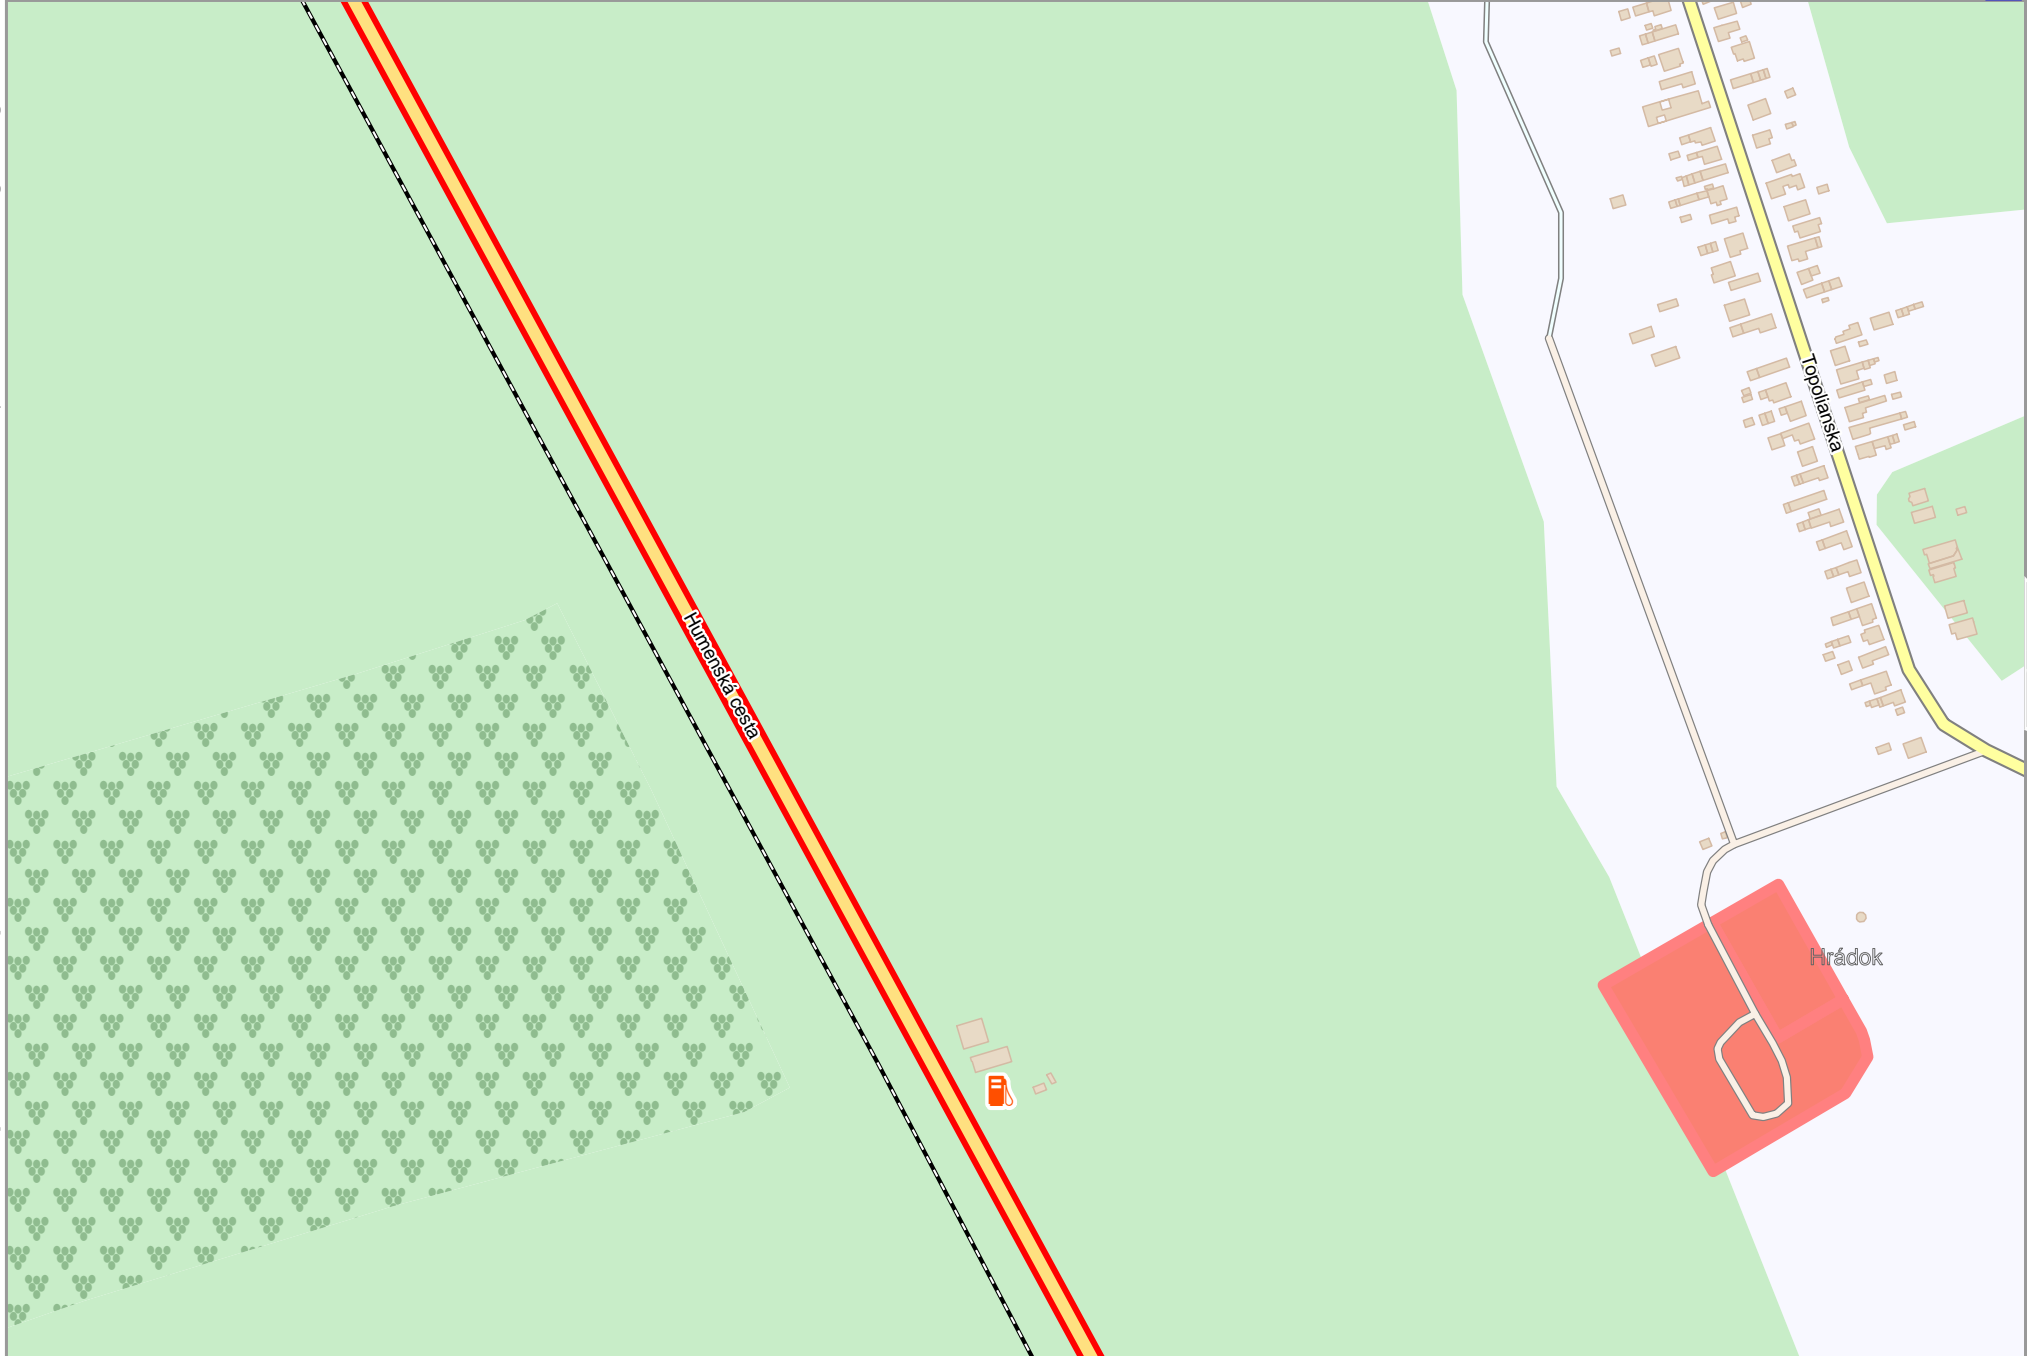

# Michalovce

Map data CCBYSA2 fcs.m.org+osm.org contributors

lon 21.87803 lat 48.76500 [ nom. scale = 1 / 5000 ]

lon 21.89618 lat 48.77309

pdfmap\_20240726\_142256\_Michalovce\_21.9143\_48.7569\_512.pdf

# Michalovce

Map data CCBYSA2 foscsm.org+osm.org contributors

lon 21.91434 lat 48.77309

lon 21.89618 lat 48.76500 [ nom. scale = 1 / 5000 ]

pdfmap\_20240726\_142256\_Michalovce\_21.9143\_48.7569\_512.pdf

0 100 m 500 m

Horné pole

P.O. Hvězdoslava

Gorazd Zvonickýho

Hrádky

Labelec

Map data CCBYSA2 fcsm.org+osm.org contributors

lon 21.93250 lat 48.77309

lon 21.91434 lat 48.76500 [ nom. scale = 1 / 5000 ]

lon 21.91434 lat 48.74881 [ nom. scale = 1 / 5000 ]

0 100 m 500 m

16

pdfmap\_20240726\_142256\_Michalovce\_21.9143\_48.7569\_512.pdf

lon 21.93250 lat 48.75691

10

14

15