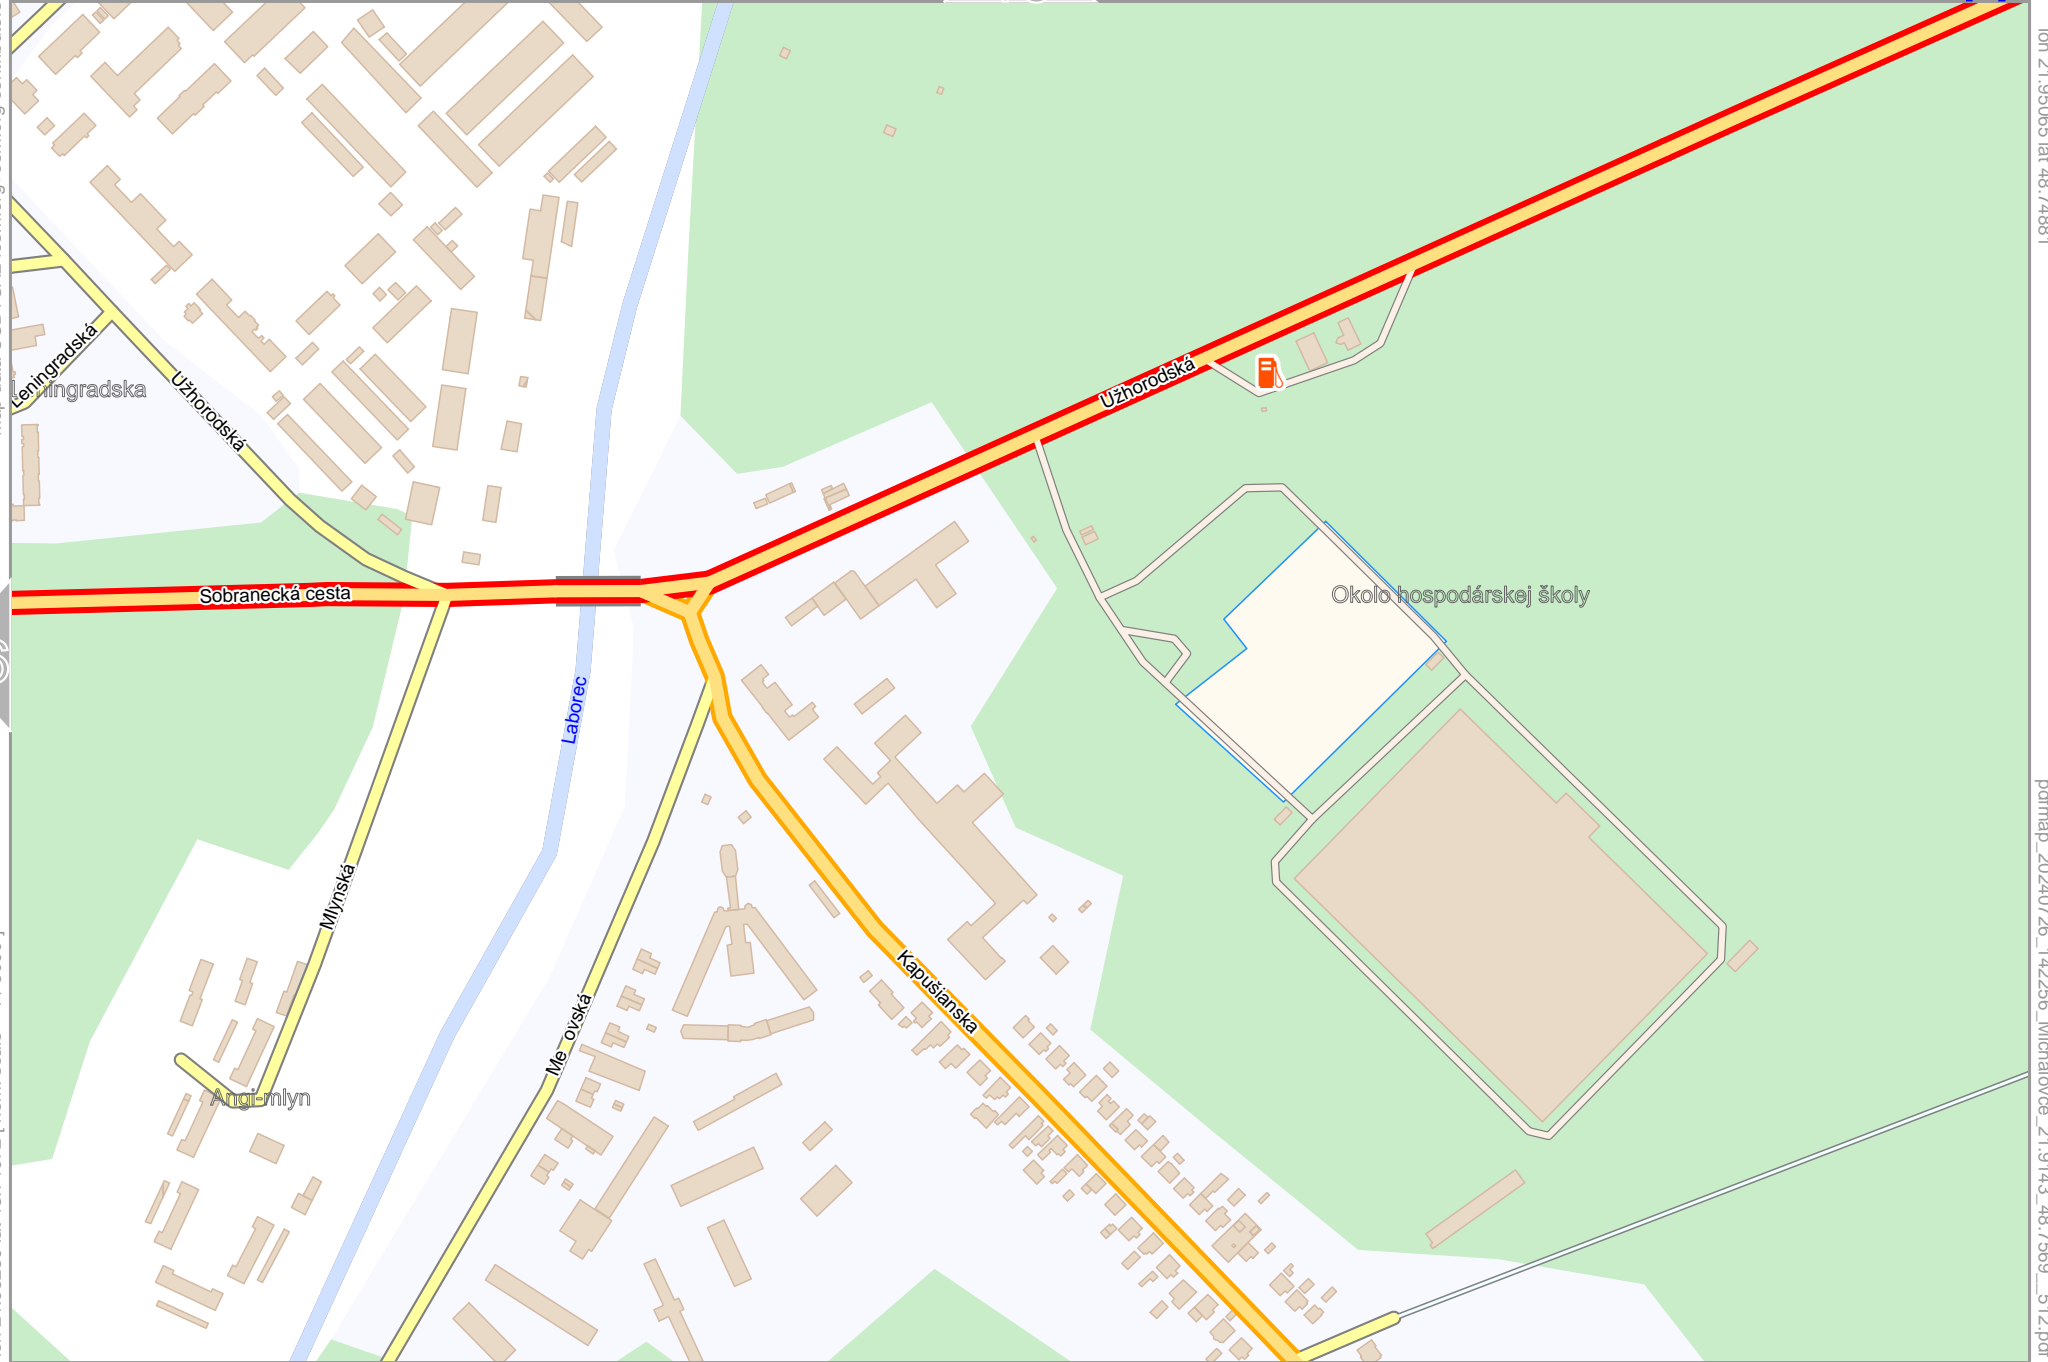

lon 21.95065 lat 48.74981

lon 21.93250 lat 48.74072 [ nom. scale = 1 / 5000 ]

pdfmap\_20240726\_142256\_Michalovce\_21.9143\_48.7569\_512.pdf