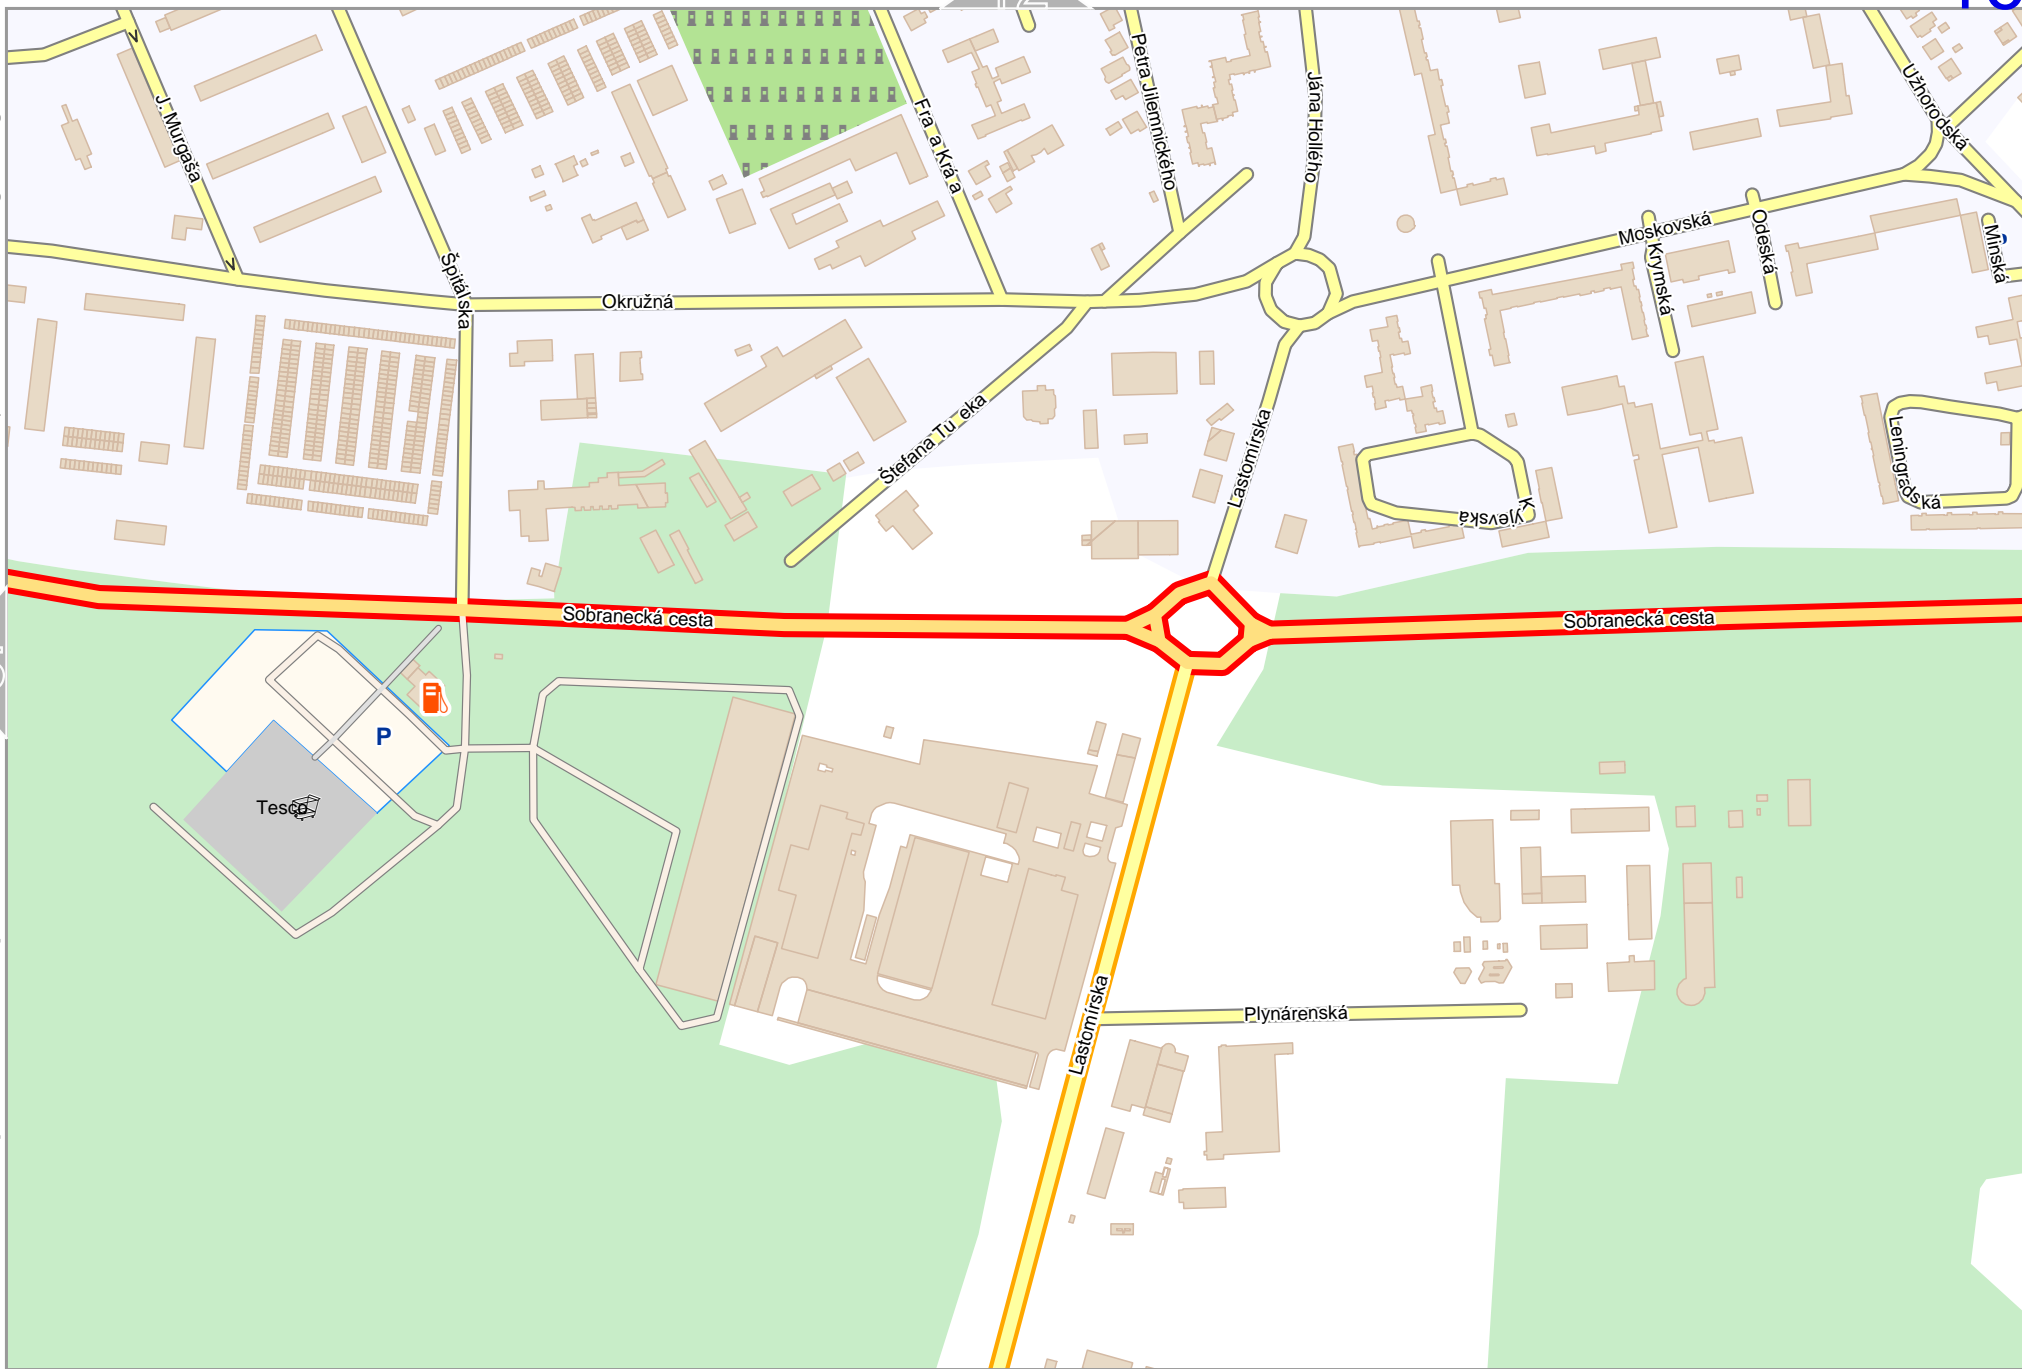

Map data CCBYSA2 fcsm.org+osm.org contributors

lon 21.932501 lat 48.74881

15

17

lon 21.91434 lat 48.74072 [nom. scale = 1 / 5000]

pdfmap_20240726_142256_Michalovce_21.9143_48.7569_512.pdf