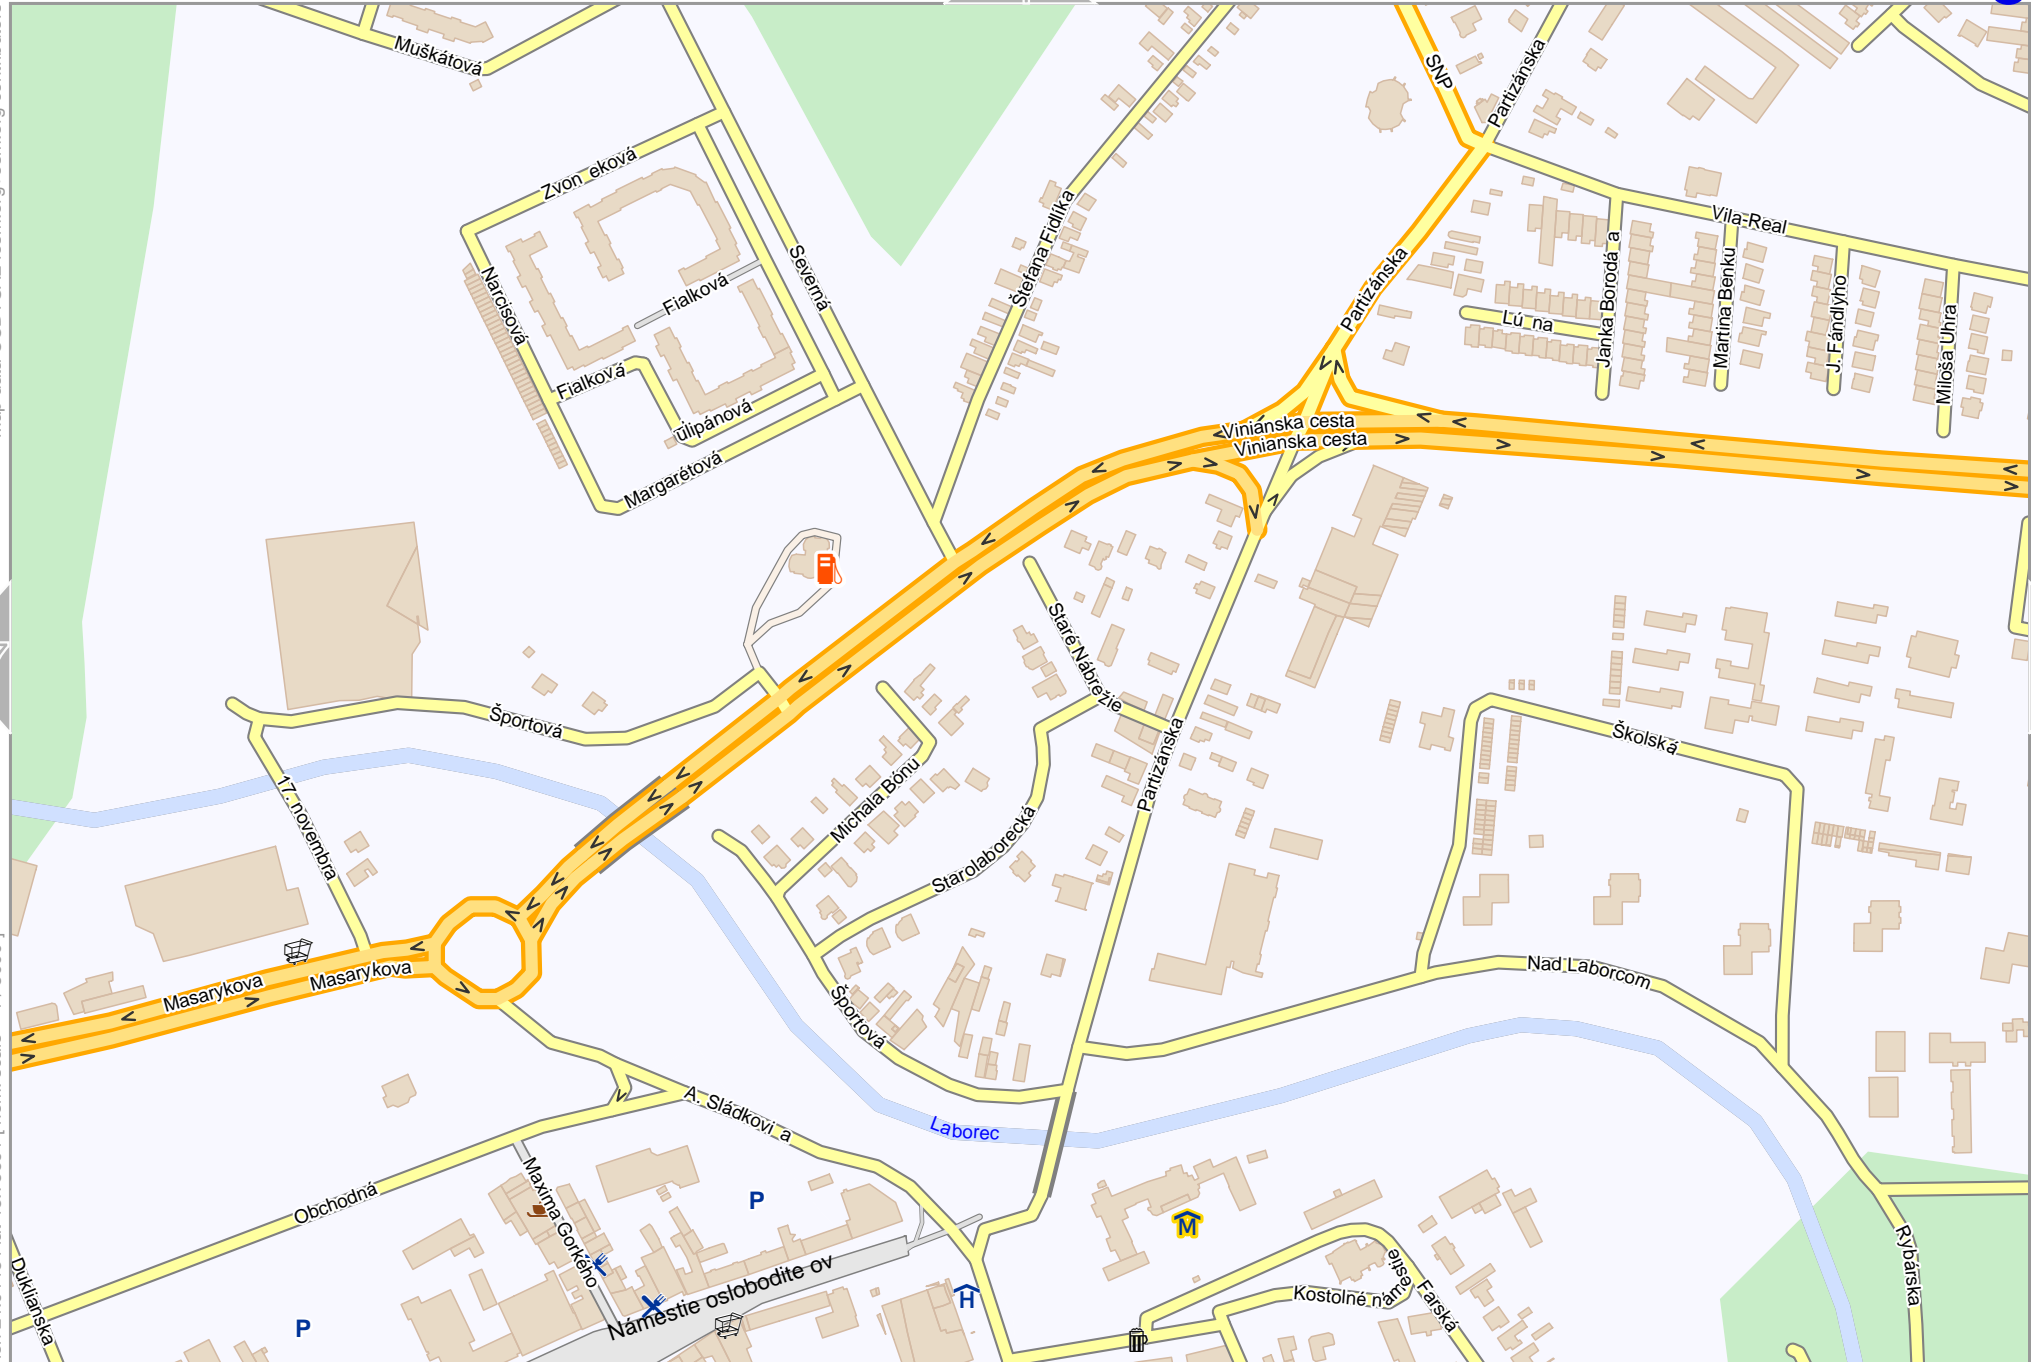

Horné pole

P.O. Hvězdoslava

Gorazd Zvonickýho

Hrádky

Labelec

Map data CCBYSA2 fcsm.org+osm.org contributors

lon 21.93250 lat 48.77309

lon 21.91434 lat 48.76500 [ nom. scale = 1 / 5000 ]

pdfmap\_20240726\_142256\_Michalovce\_21.9143\_48.7569\_512.pdf

0 100 m 500 m

Kon

SNP

Štefana Fiolika

Partizánska

Sir  
Pavlačka

Rúžová  
Astrová  
Púpavová  
Severná

lon 21.91434 lat 48.74881 [ nom. scale = 1 / 5000 ]

0 100 m 500 m

16

pdfmap\_20240726\_142256\_Michalovce\_21.9143\_48.7569\_512.pdf

lon 21.93250 lat 48.75691

10

14

15

lon 21.95065 lat 48.74981

lon 21.93250 lat 48.74072 [ nom. scale = 1 / 5000 ]

pdfmap\_20240726\_142256\_Michalovce\_21.9143\_48.7569\_512.pdf