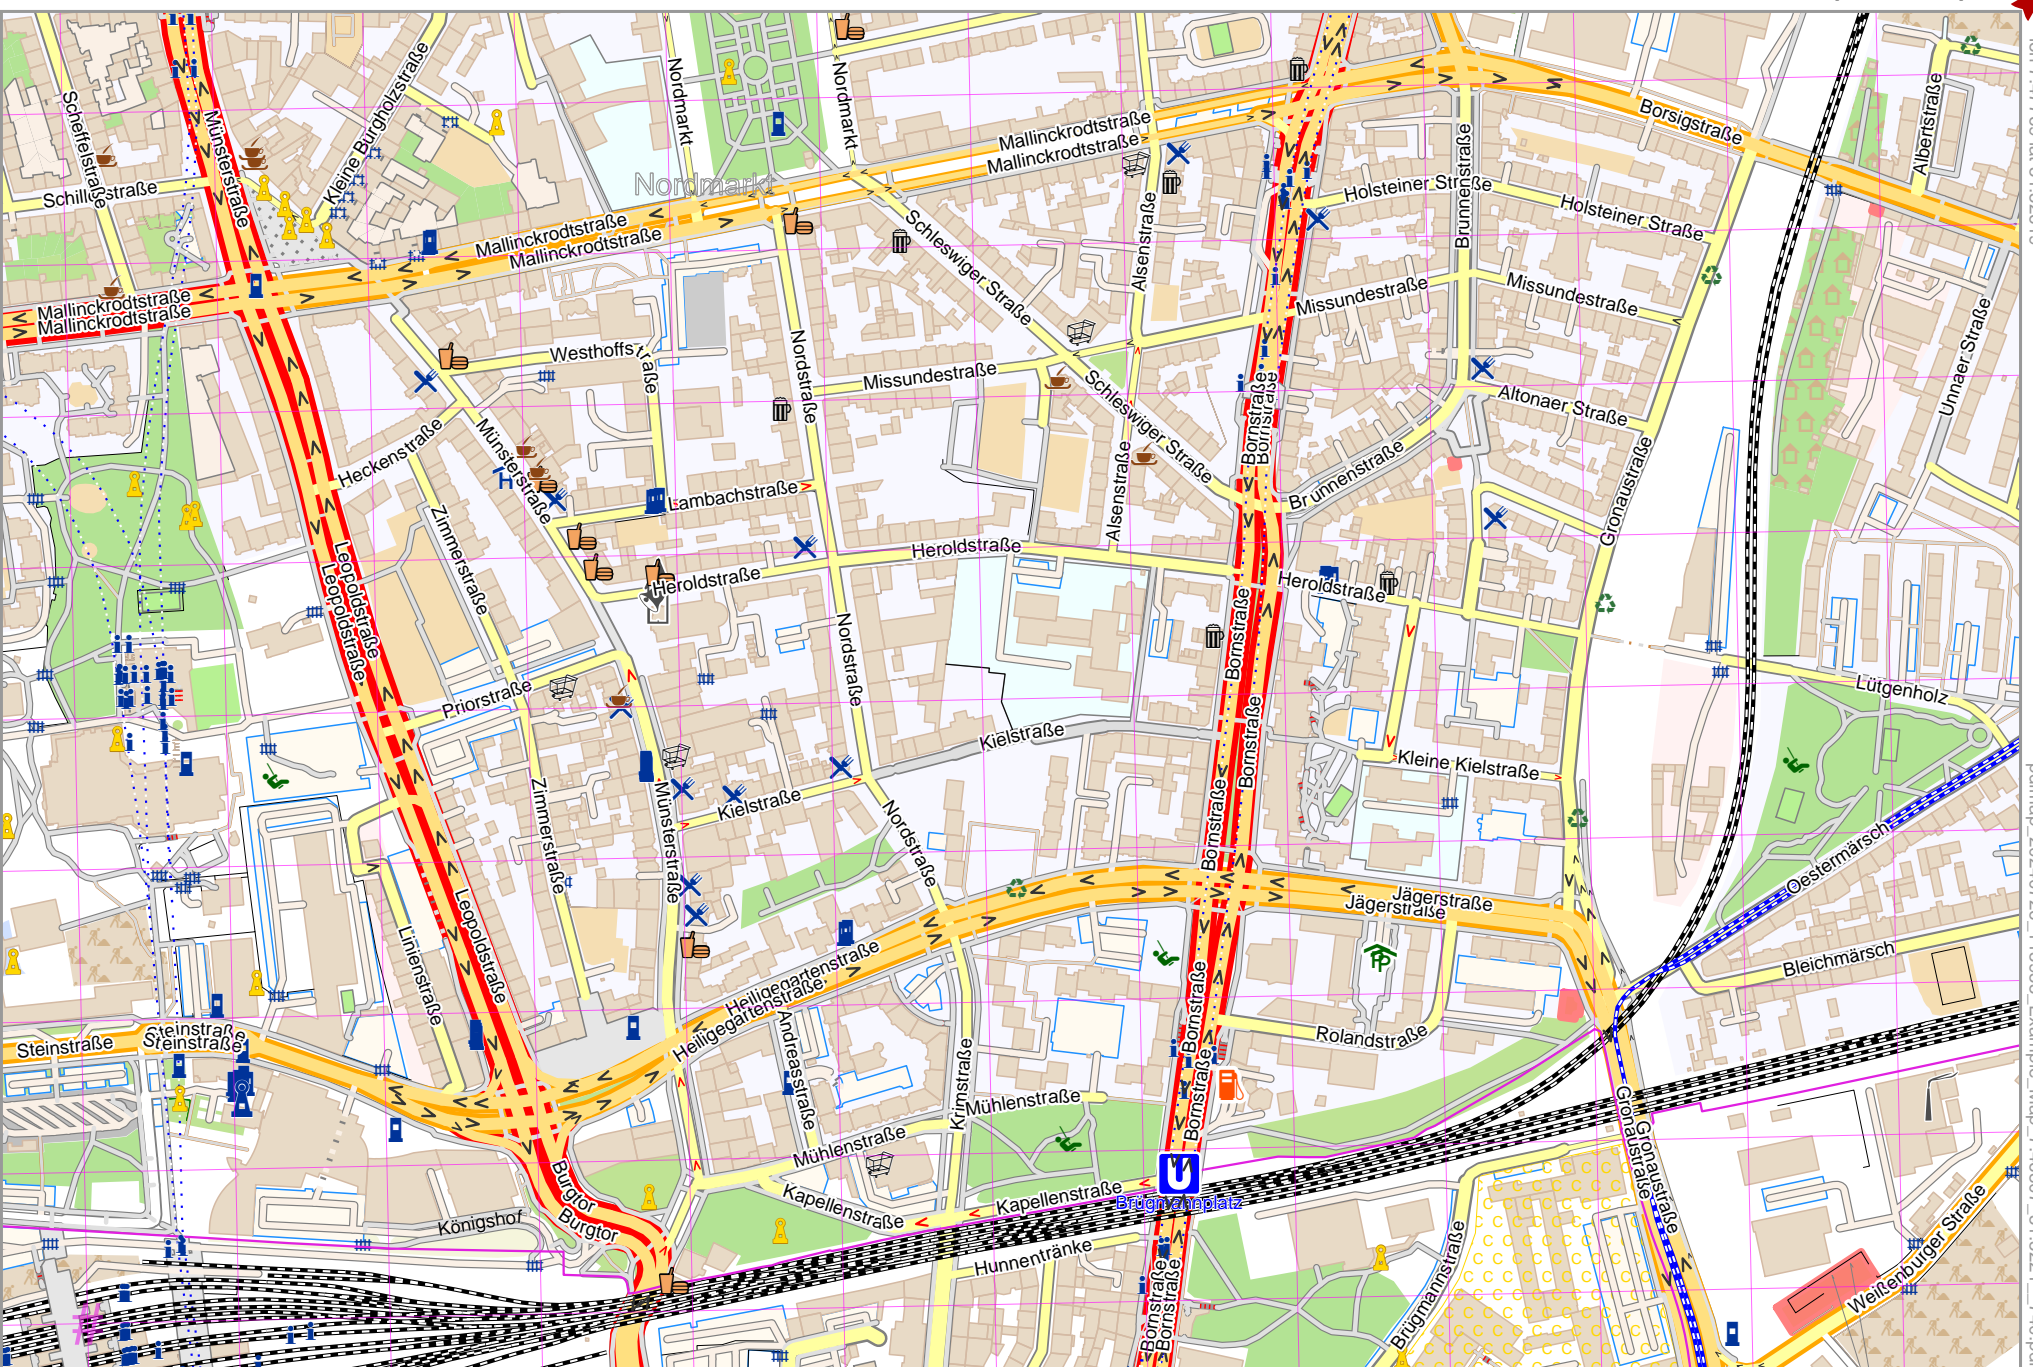

lon 7.47769 lat 51.52619

pdfmap_20240726_115955_Example_Map_7.46807_51.5221_740.pdf

Map data © OpenStreetMap contributors

lon 7.45845 lat 51.51810 [nom. scale = 1/5000]

UTM: 32 U easting 393.10 km northing 5708.60 km
UTM-Grid-width = 100m