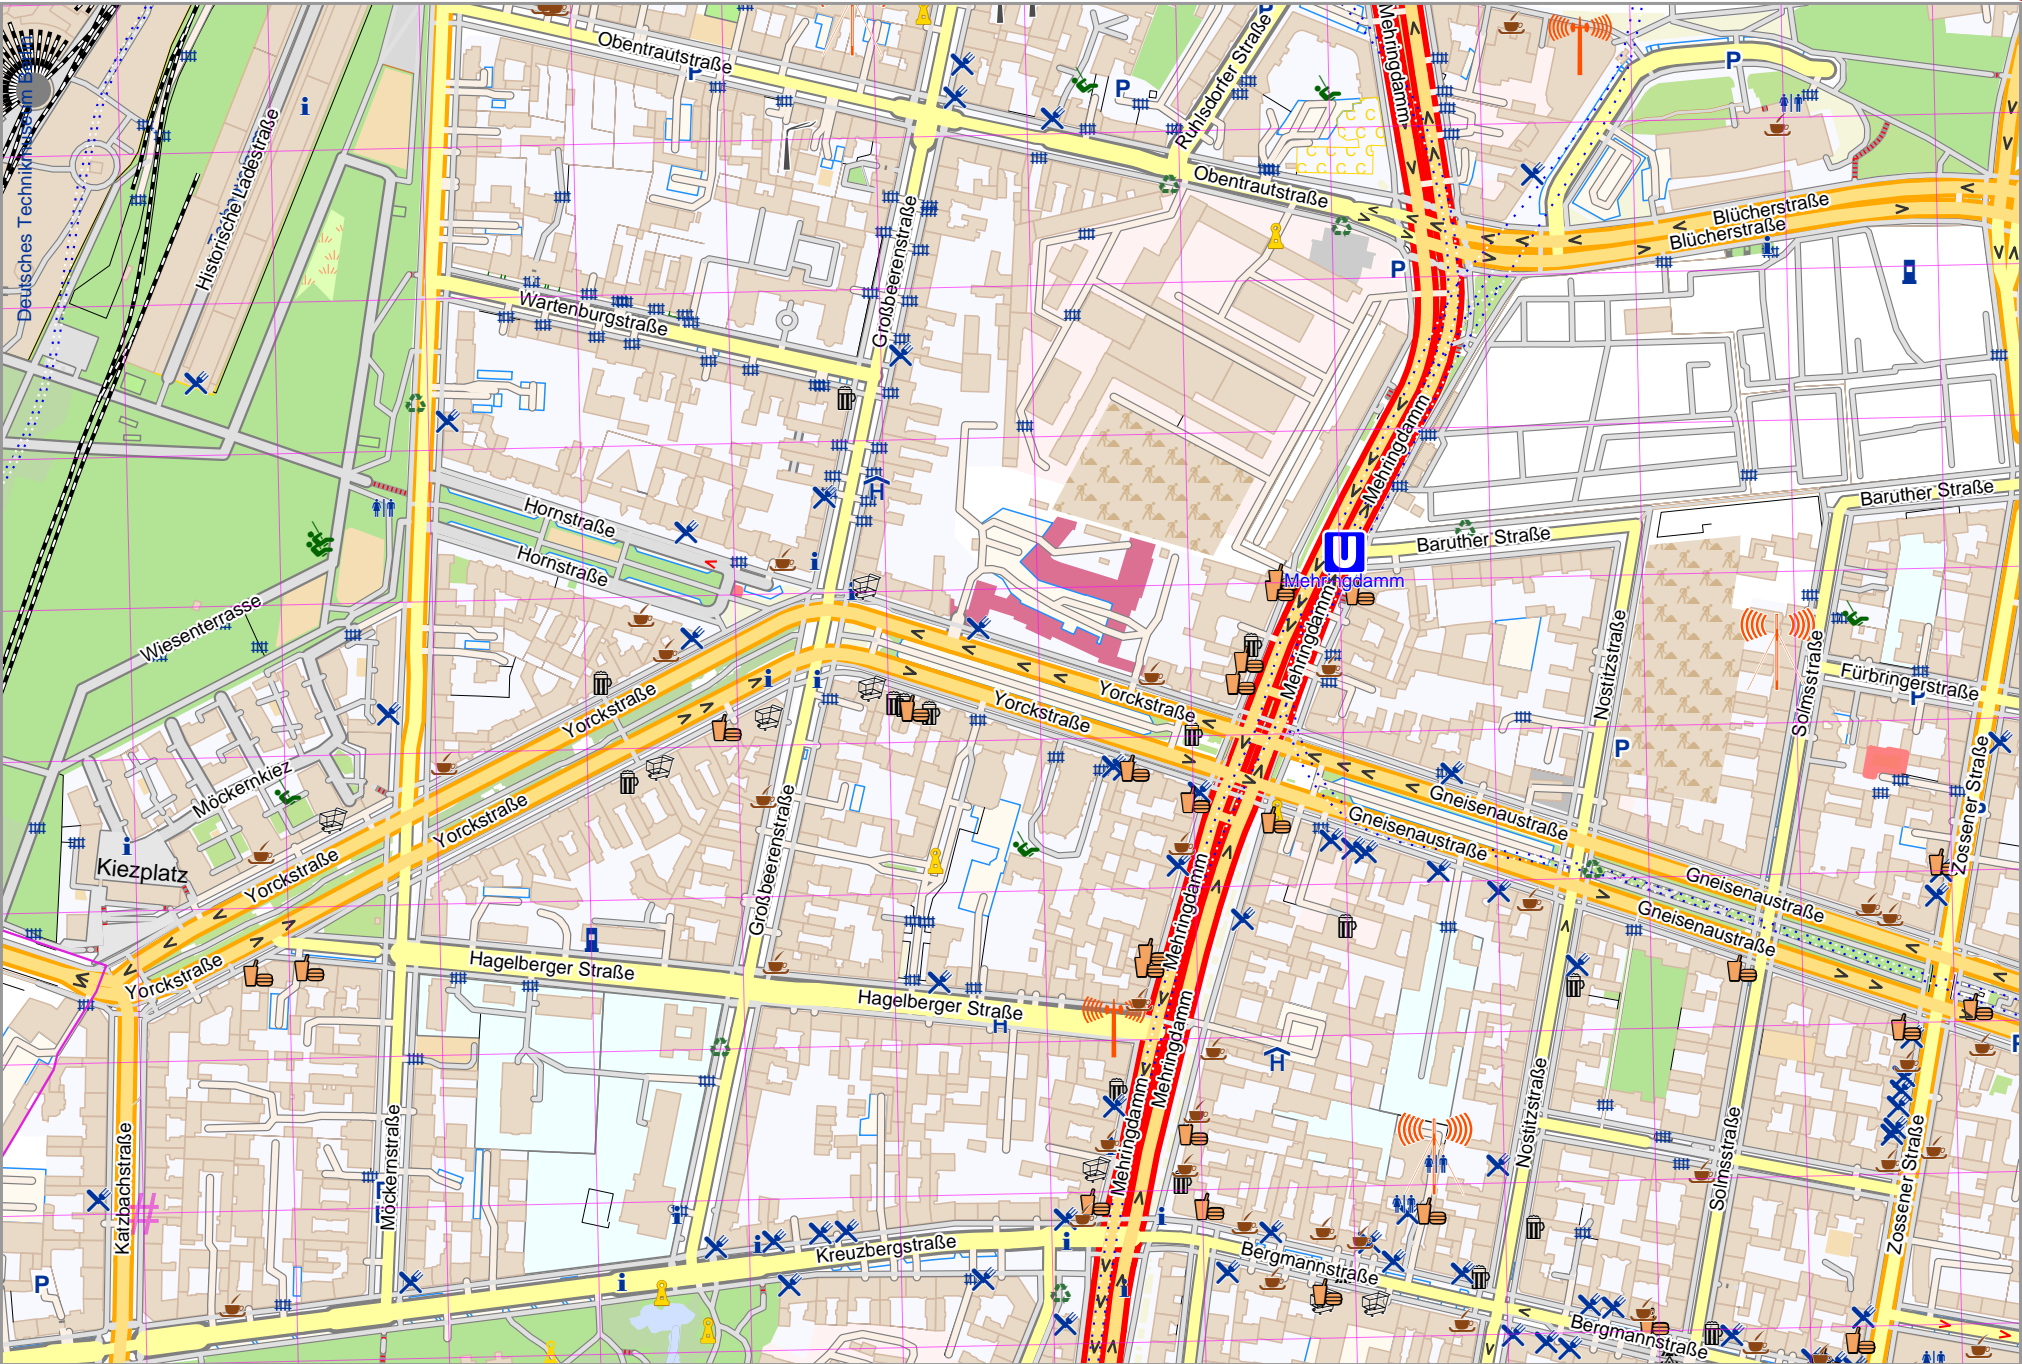

Map data © OpenStreetMap contributors

lon 13.37554 lat 52.48930 [nom. scale = 1 / 5000]

lon 13.39520 lat 52.49739

pdfmap_20240726_101415_Example_Map_13.3853_52.4933_425.pdf

UTM: 33 U easting 389.80 km northing 5816.80 km
UTM-Grid-width = 100m