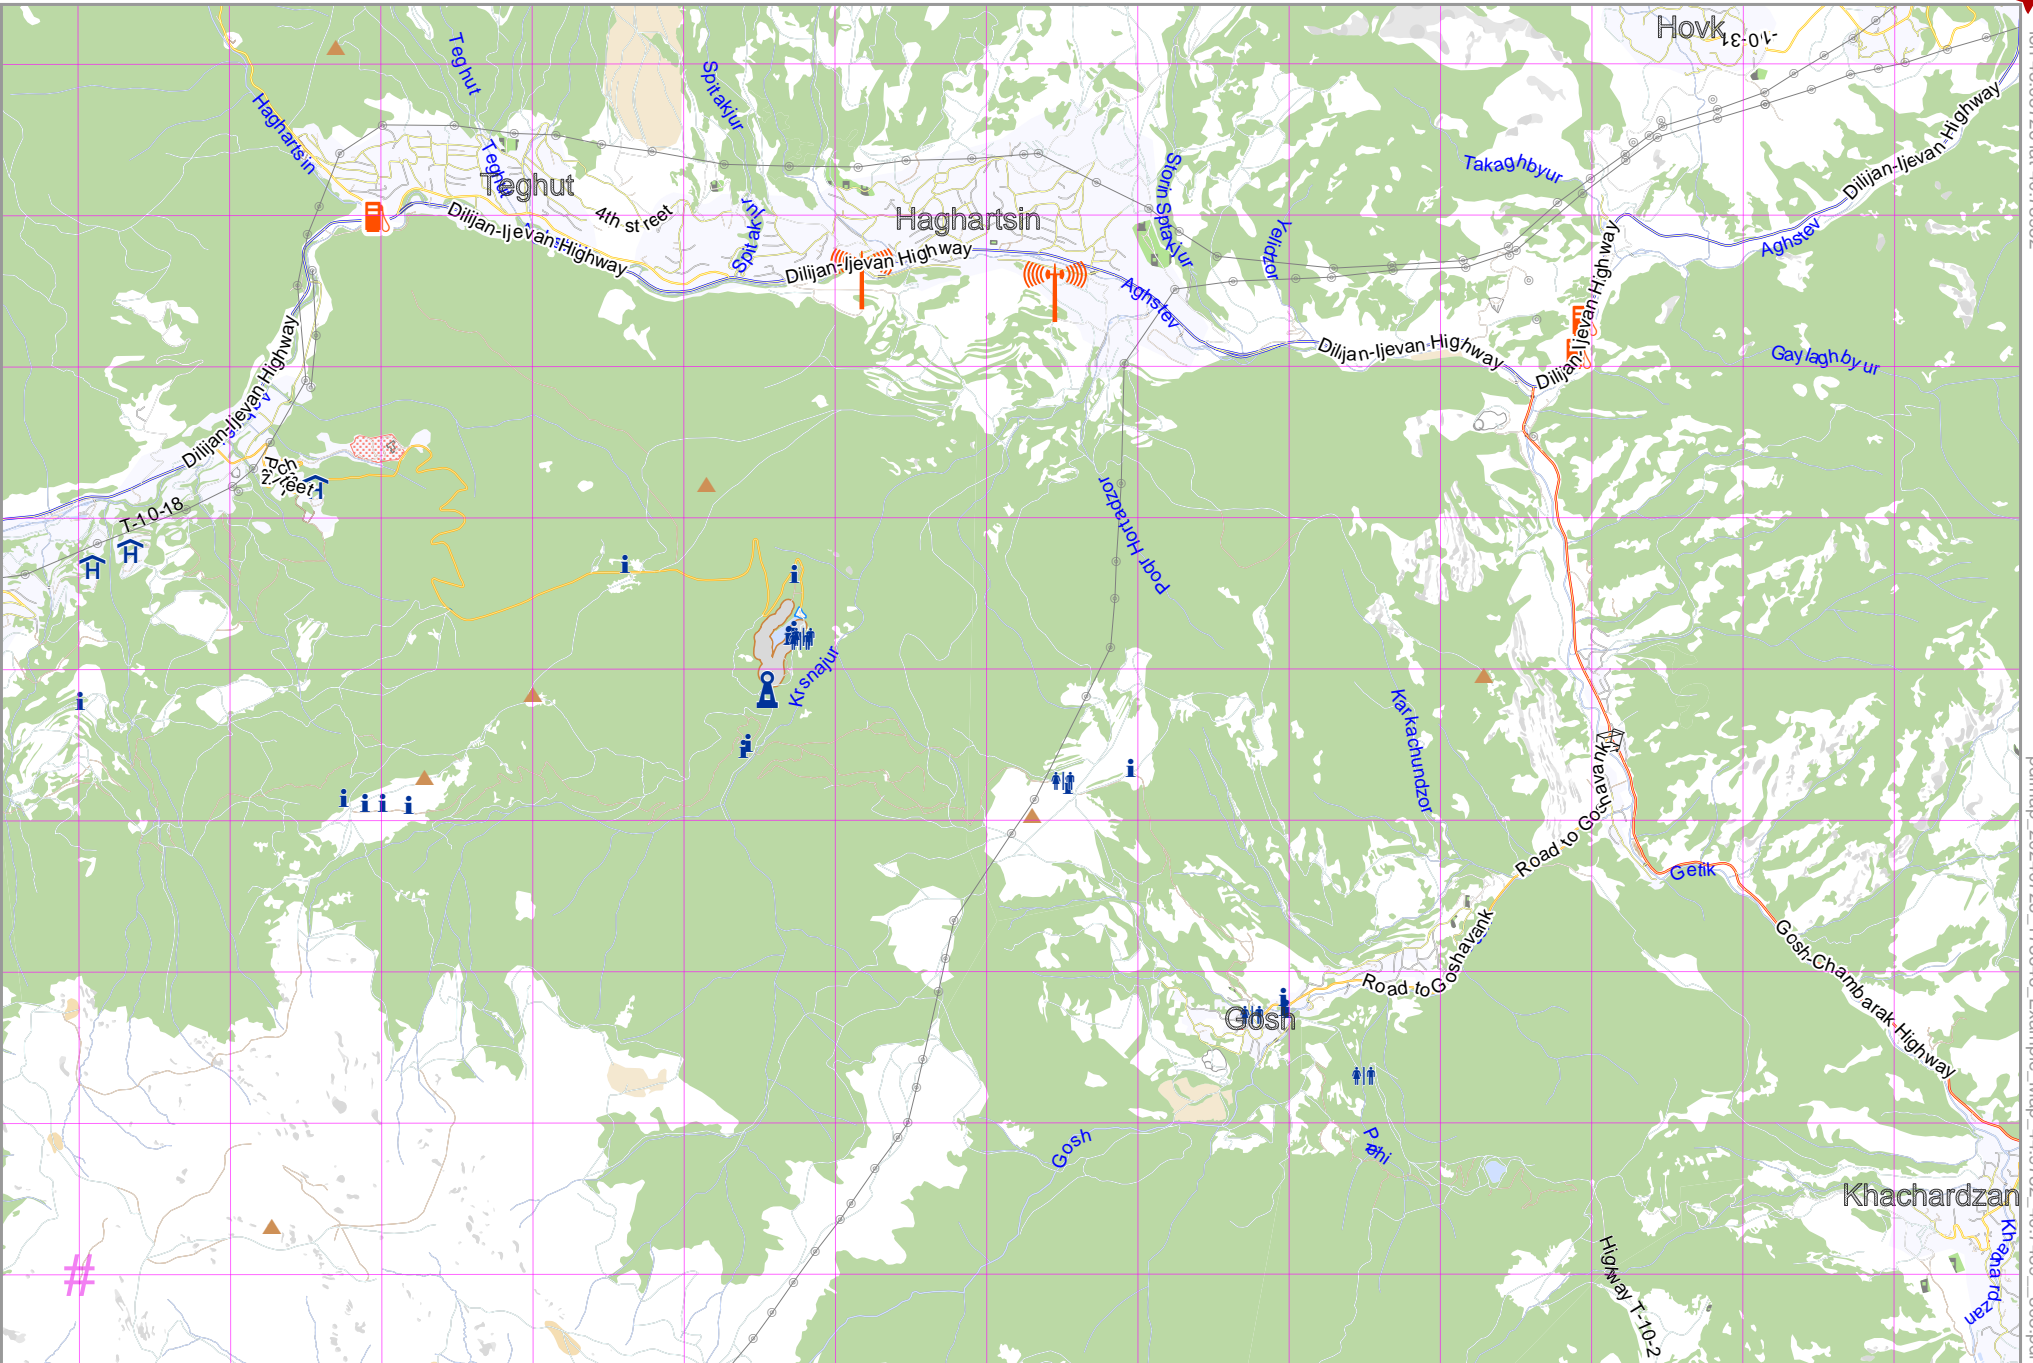

Map data © OpenStreetMap contributors

lon 45.057261a1 40.78952

lon 44.89918 lat 40.70847 [nom. scale = 1 / 50000]

pdfmap_20240725_173646_Example_Map_44.9782_40.7489_803.pdf

UTM: 38 T easting 492.00 km northing 4507.00 km

UTM-Grid-width = 1000m

www.milvusmap.eu