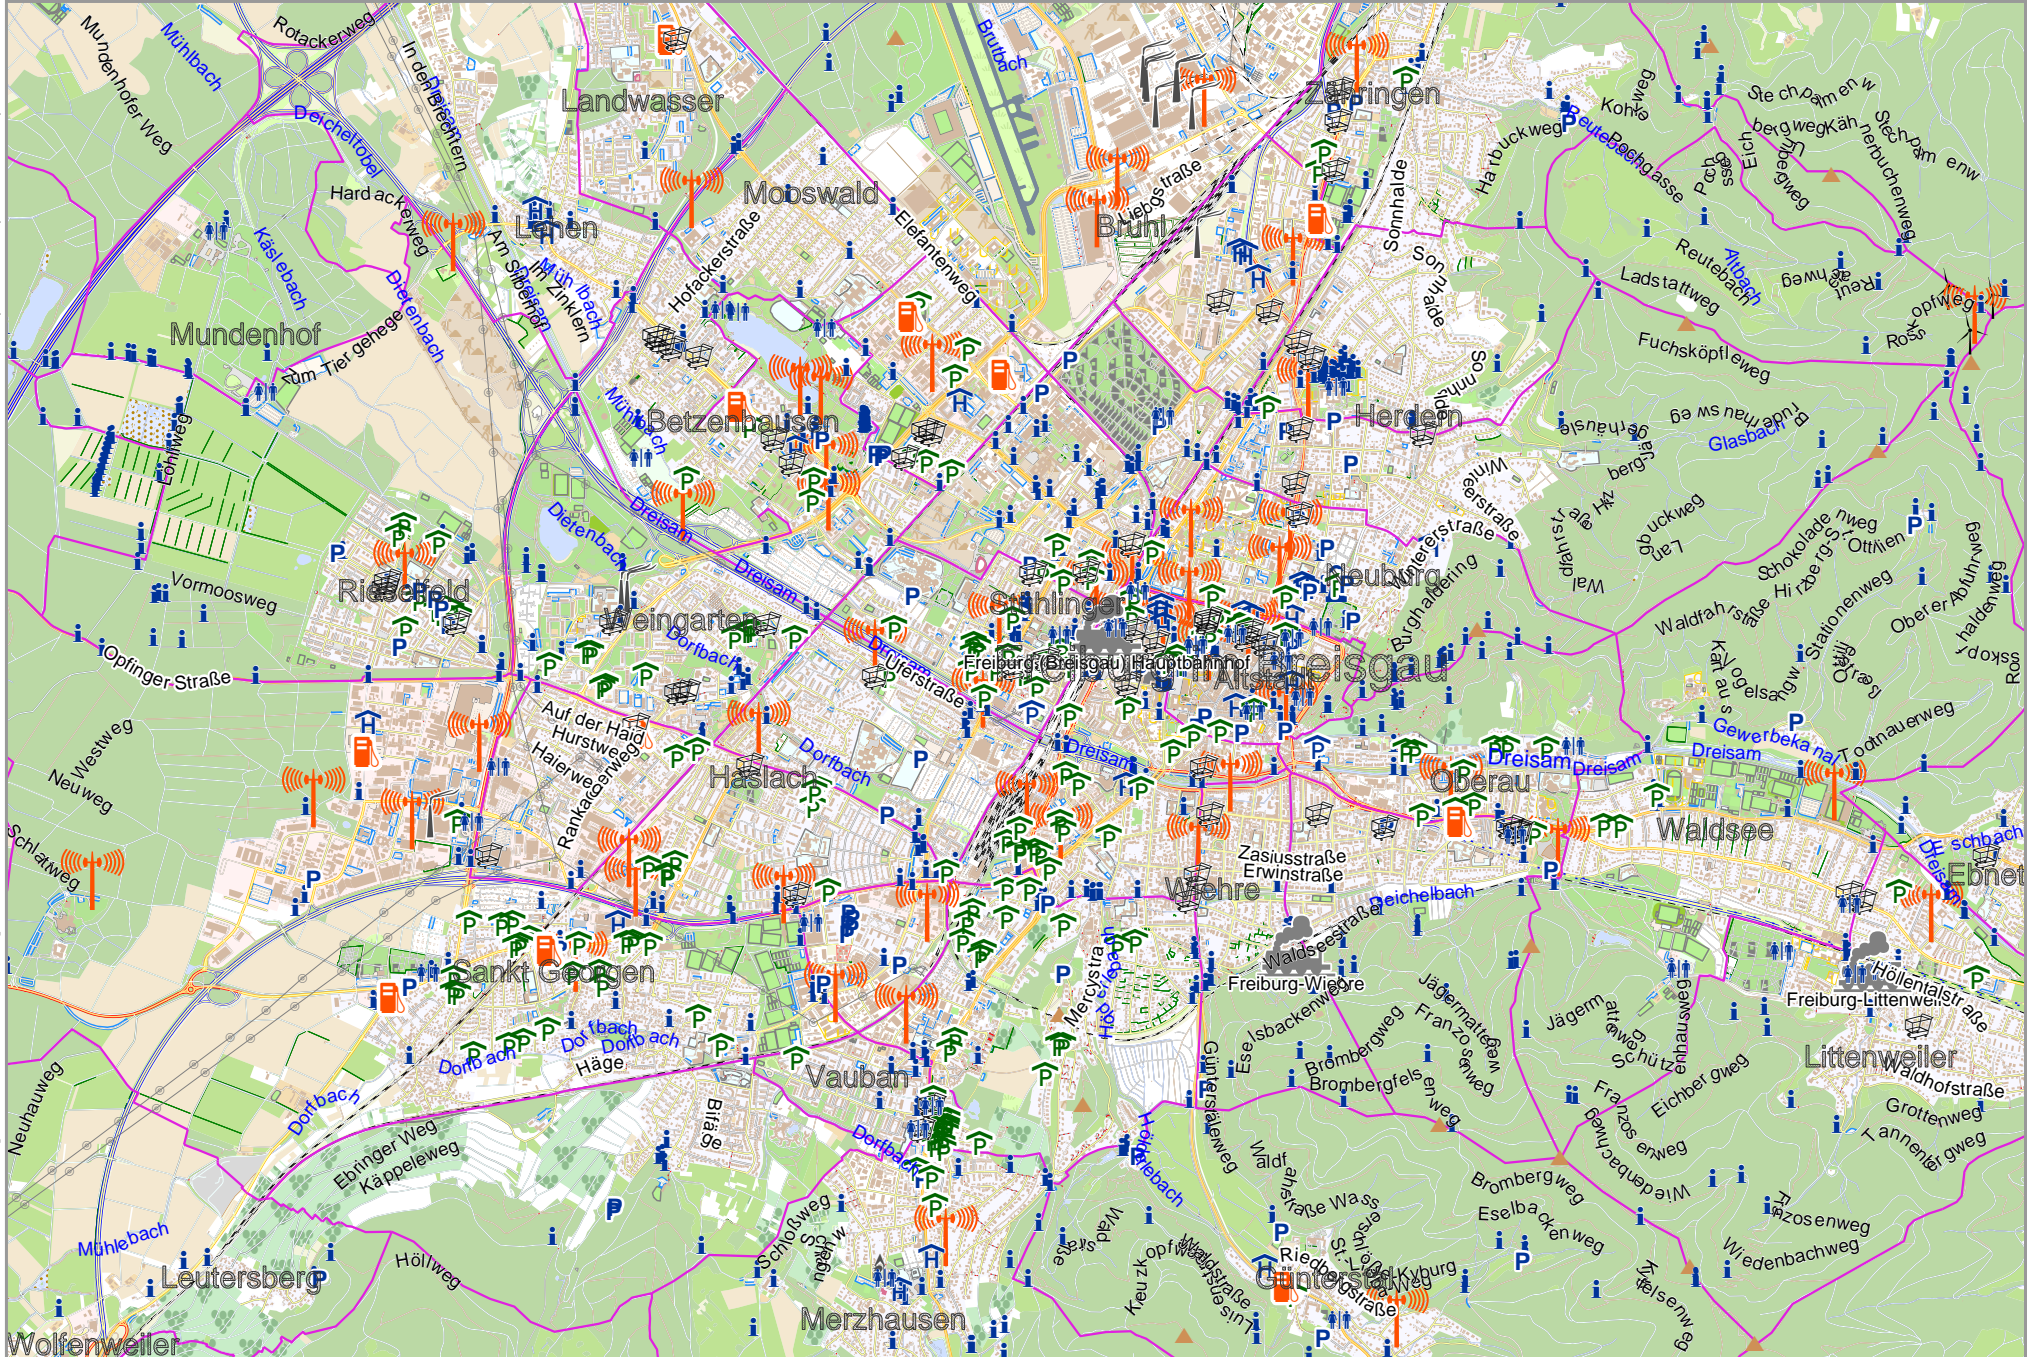

Map data © OpenStreetMap contributors

lon 7.90640 lat 48.02736

lon 7.76330 lat 47.96261 [nom. scale = 1 / 40000]

pdfmap_20240725_092032_Example_Map_7.83484_47.9949_036.pdf

0 1000 m 4000 m