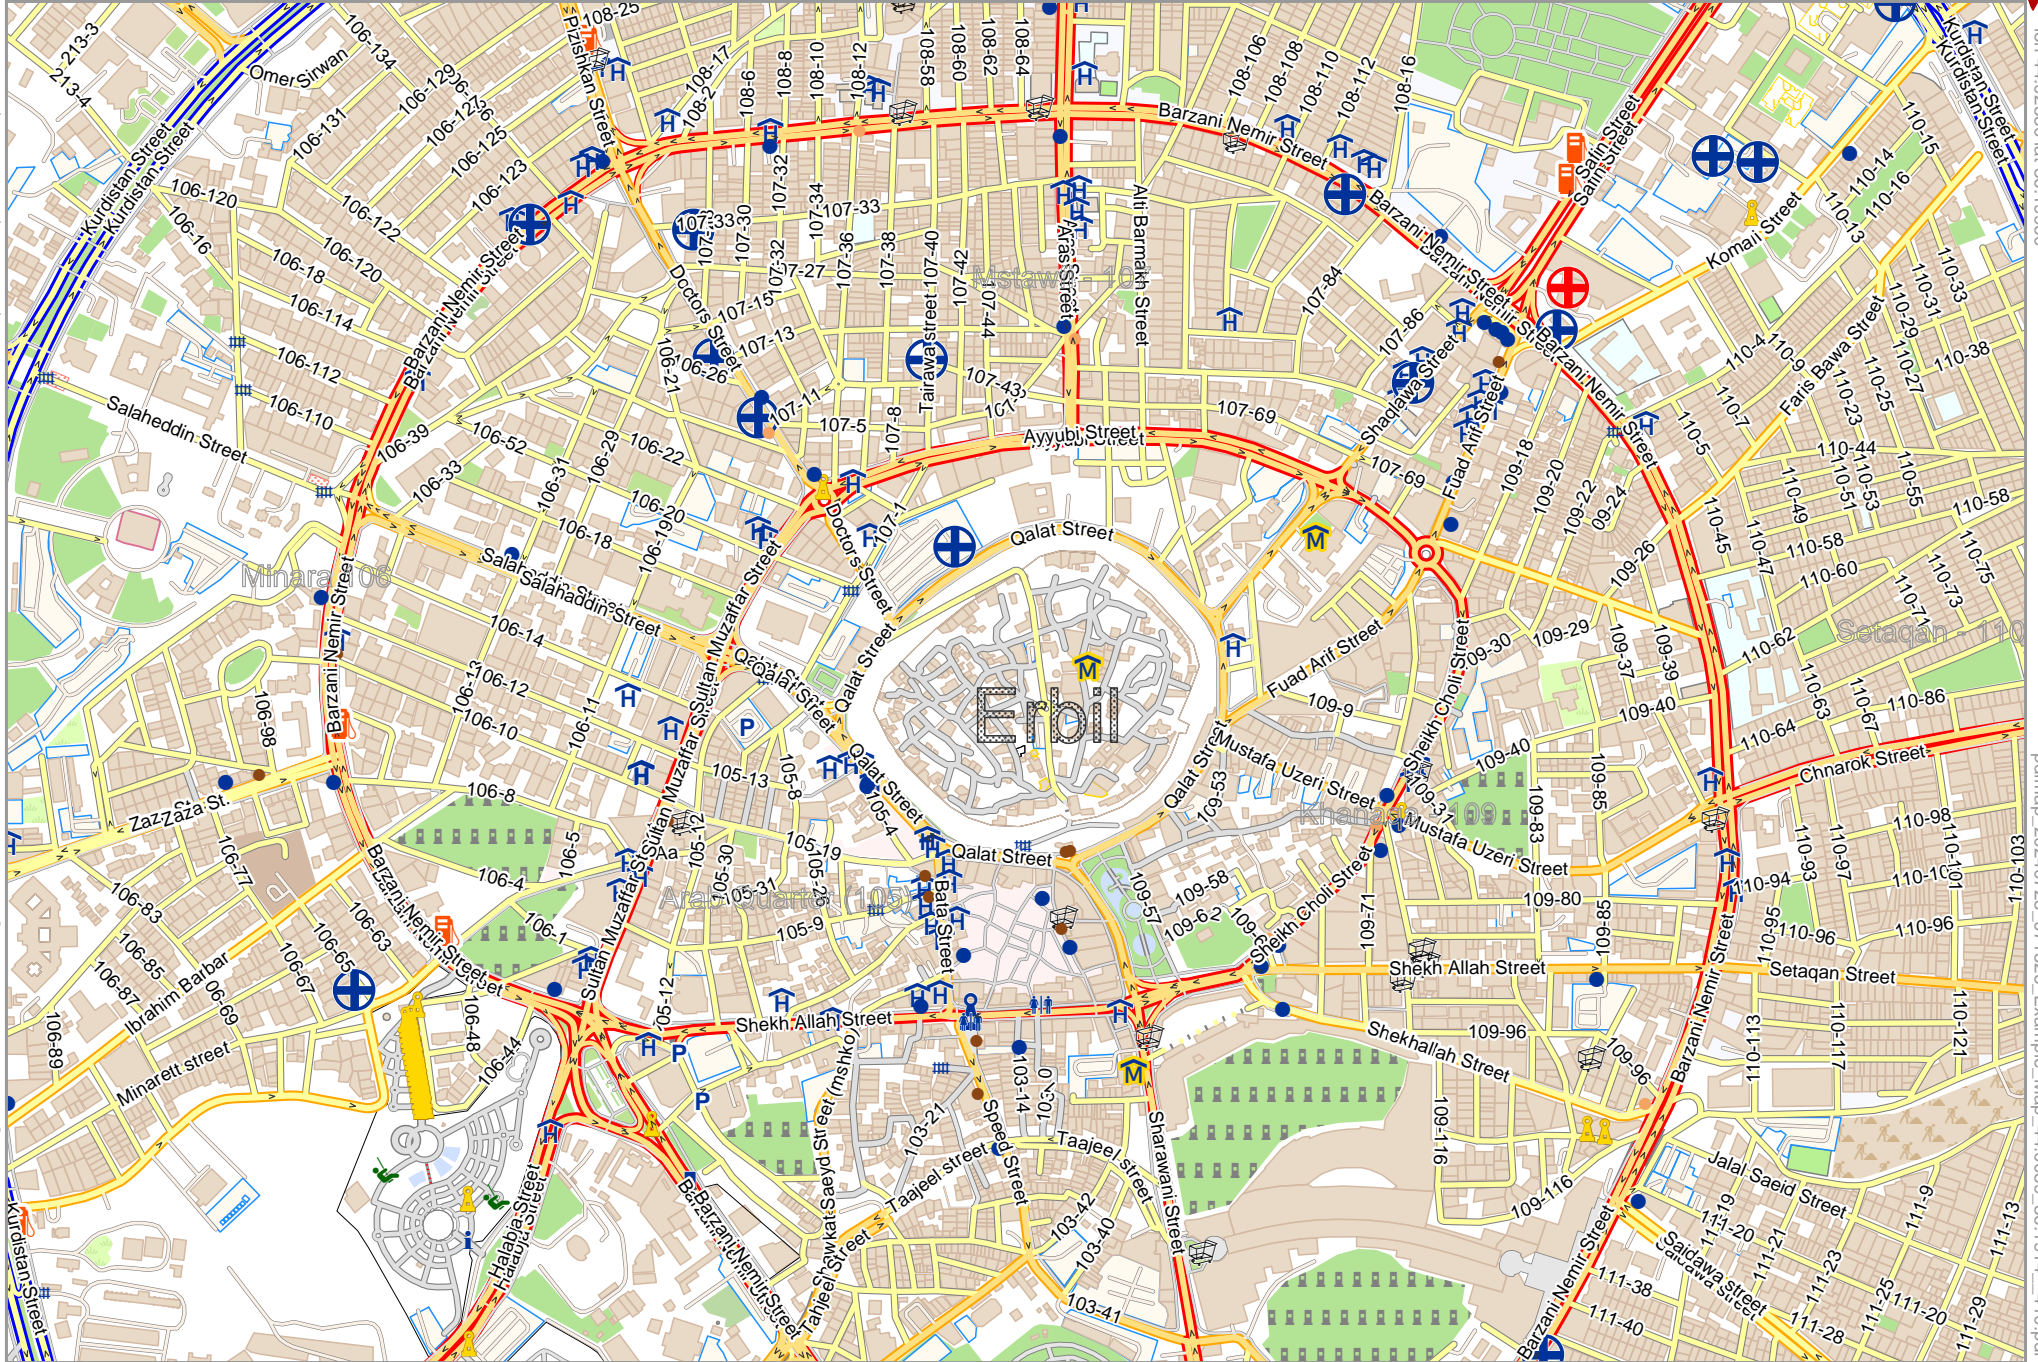

Map data © OpenStreetMap contributors

lon 44.023801 lat 36.19960

lon 43.99412 lat 36.18338 [nom. scale = 1 / 10000]

pdfmap_20240725_071526_Example_Map_44.0089_36.1914_410.pdf

0 100 m 1000 m