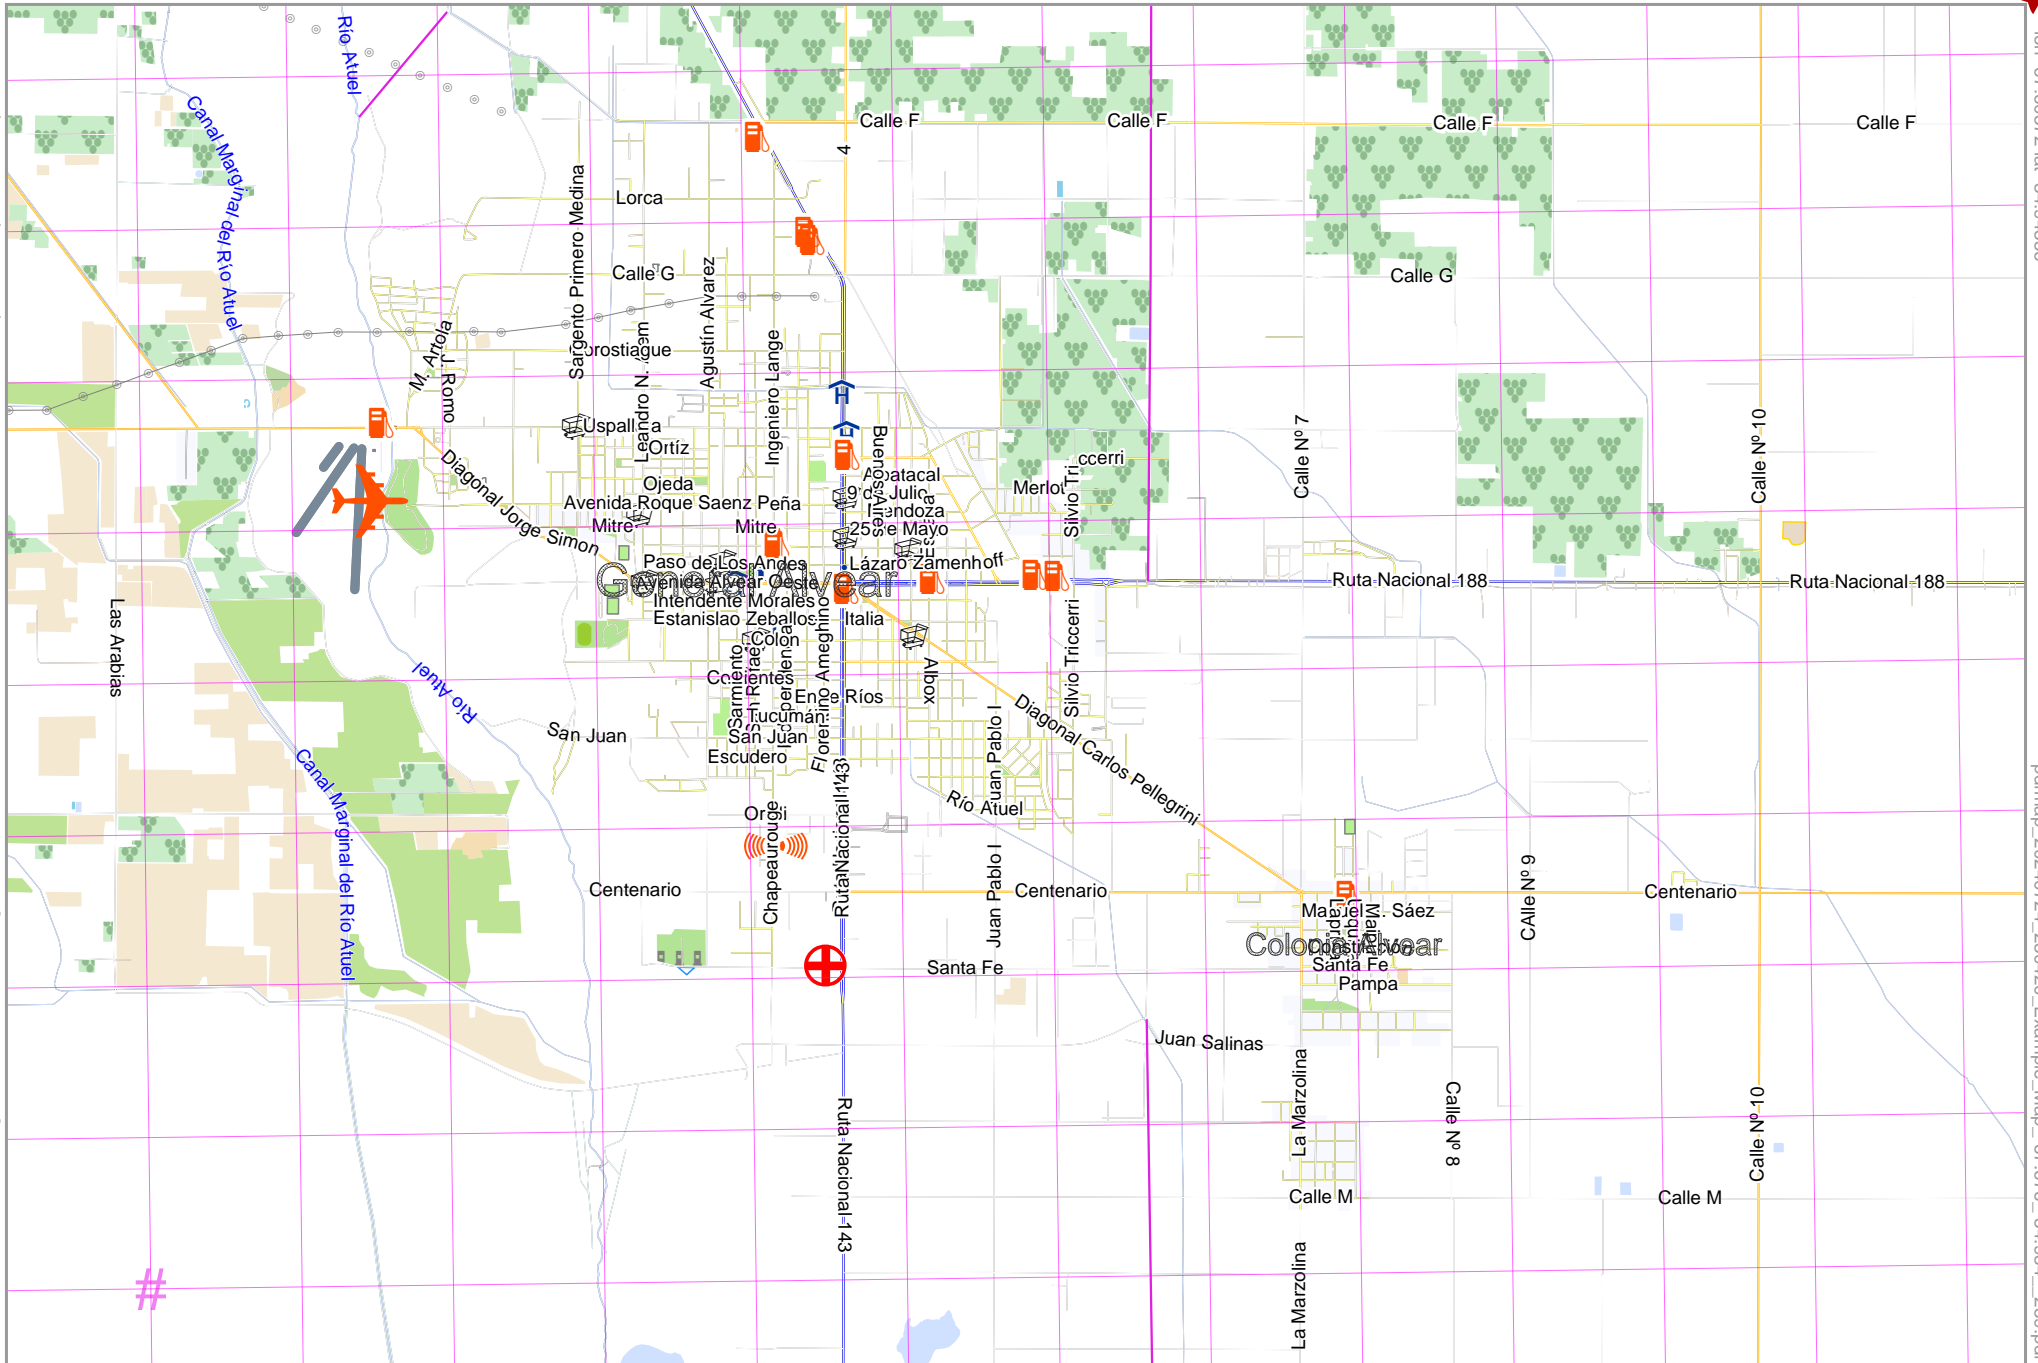

Map data © OpenStreetMap contributors

lon -67.60372 lat -34.94356

lon -67.74993 lat -35.02469 [ nom. scale = 1 / 50000 ]

pdfmap\_20240724\_230420.Example\_Map\_-67.676\_-34.984\_239.pdf

# UTM: 19 H easting 615.00 km northing 6124.00 km

UTM-Grid-width = 1000m

www.milvusmap.eu