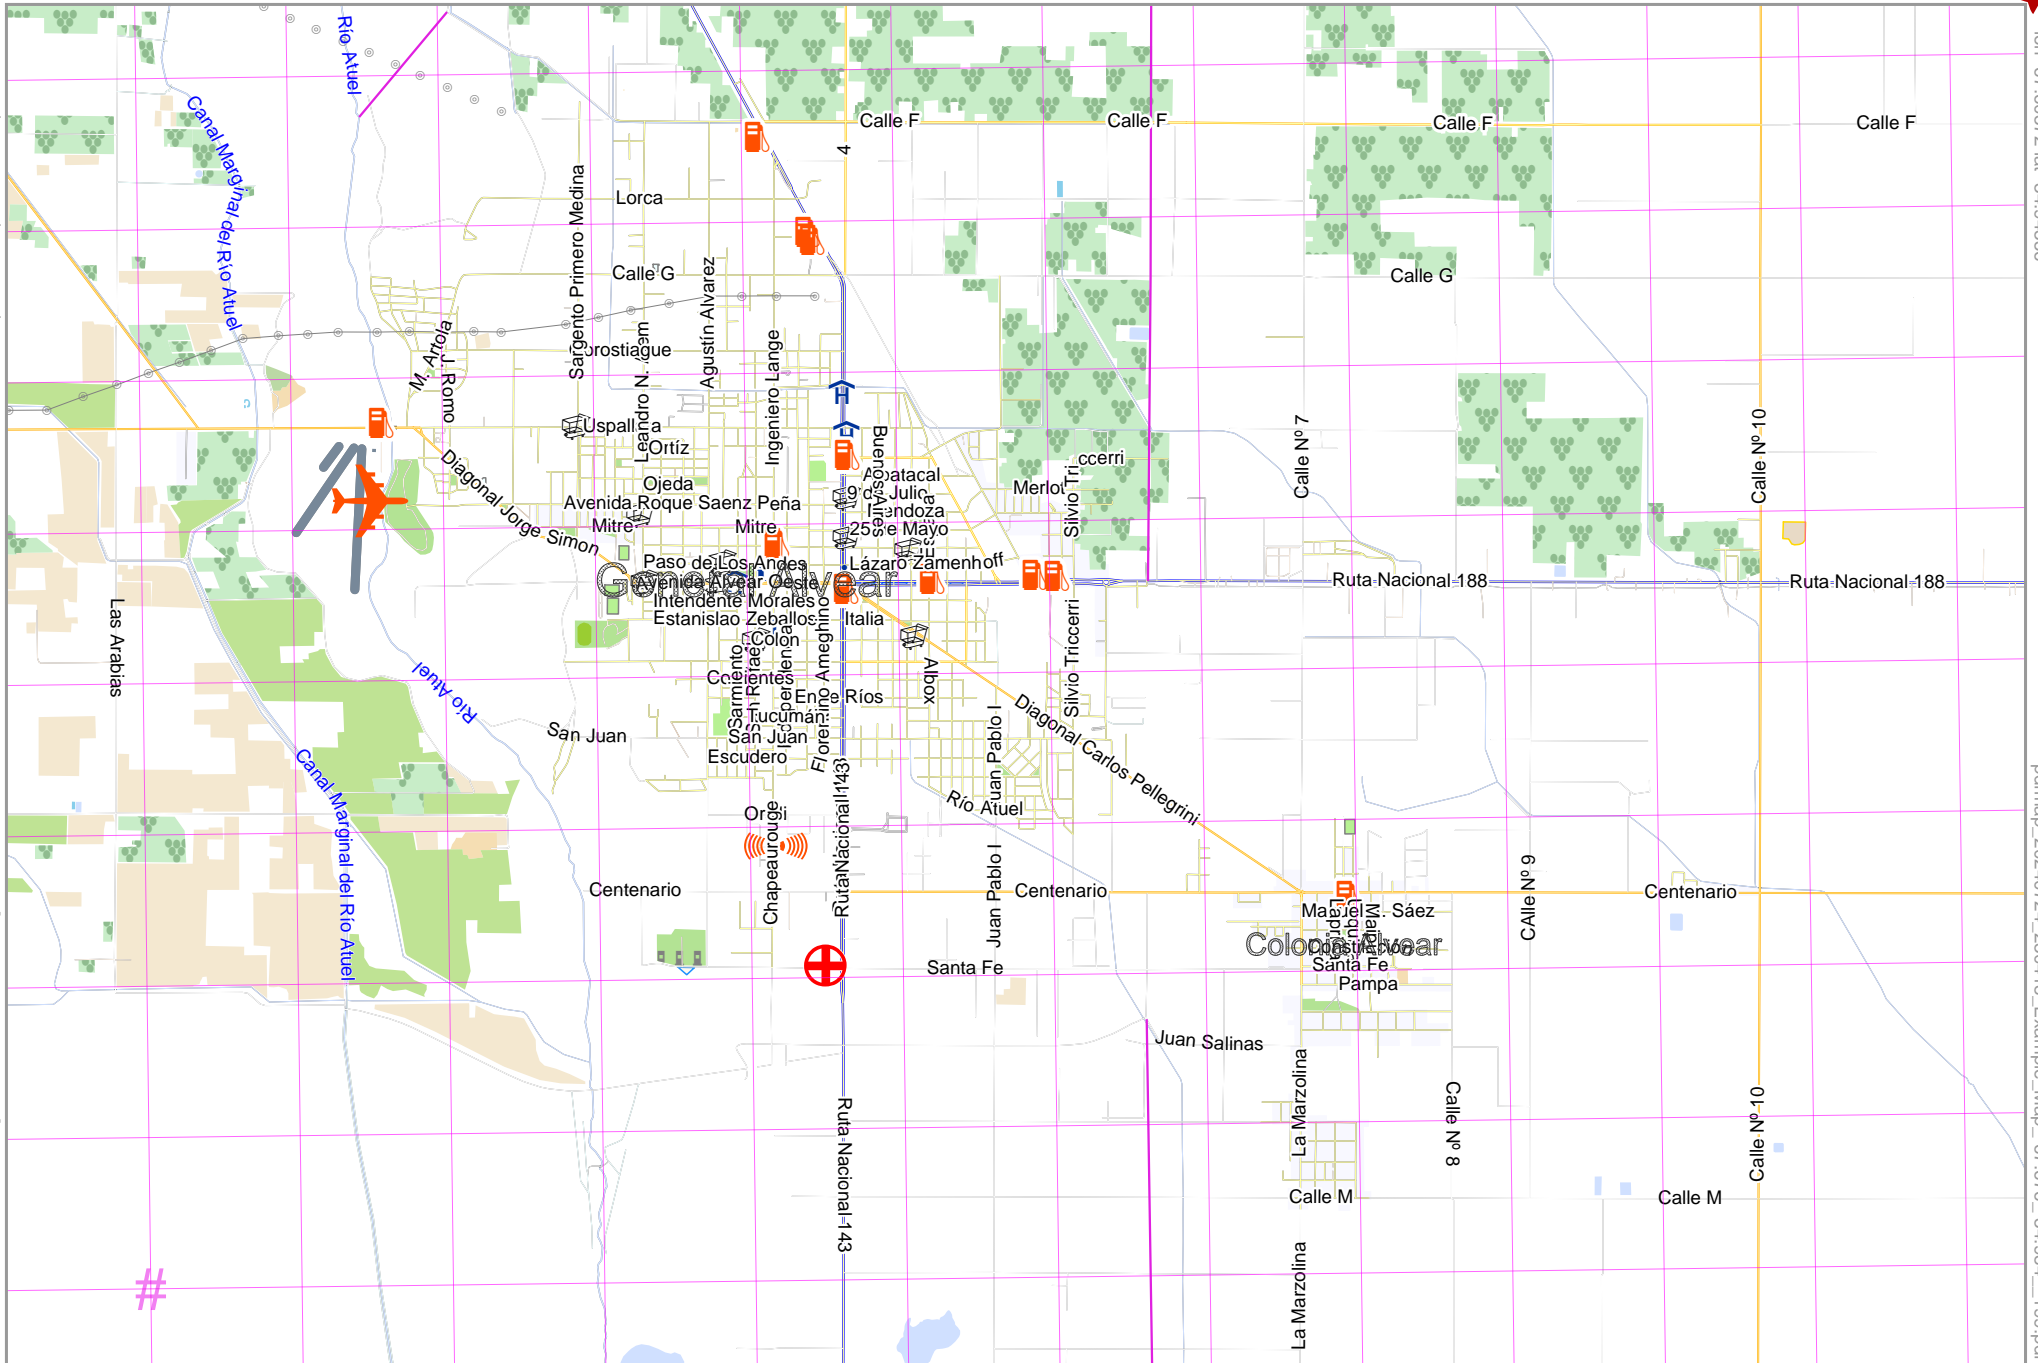

Map data © OpenStreetMap contributors

lon -67.60372 lat -34.94356

lon -67.74993 lat -35.02469 [nom. scale = 1 / 50000]

pdfmap_20240724_230418_Example_Map_-67.676_-34.984_199.pdf

UTM: 19 H easting 615.00 km northing 6124.00 km

UTM-Grid-width = 1000m

www.milvusmap.eu