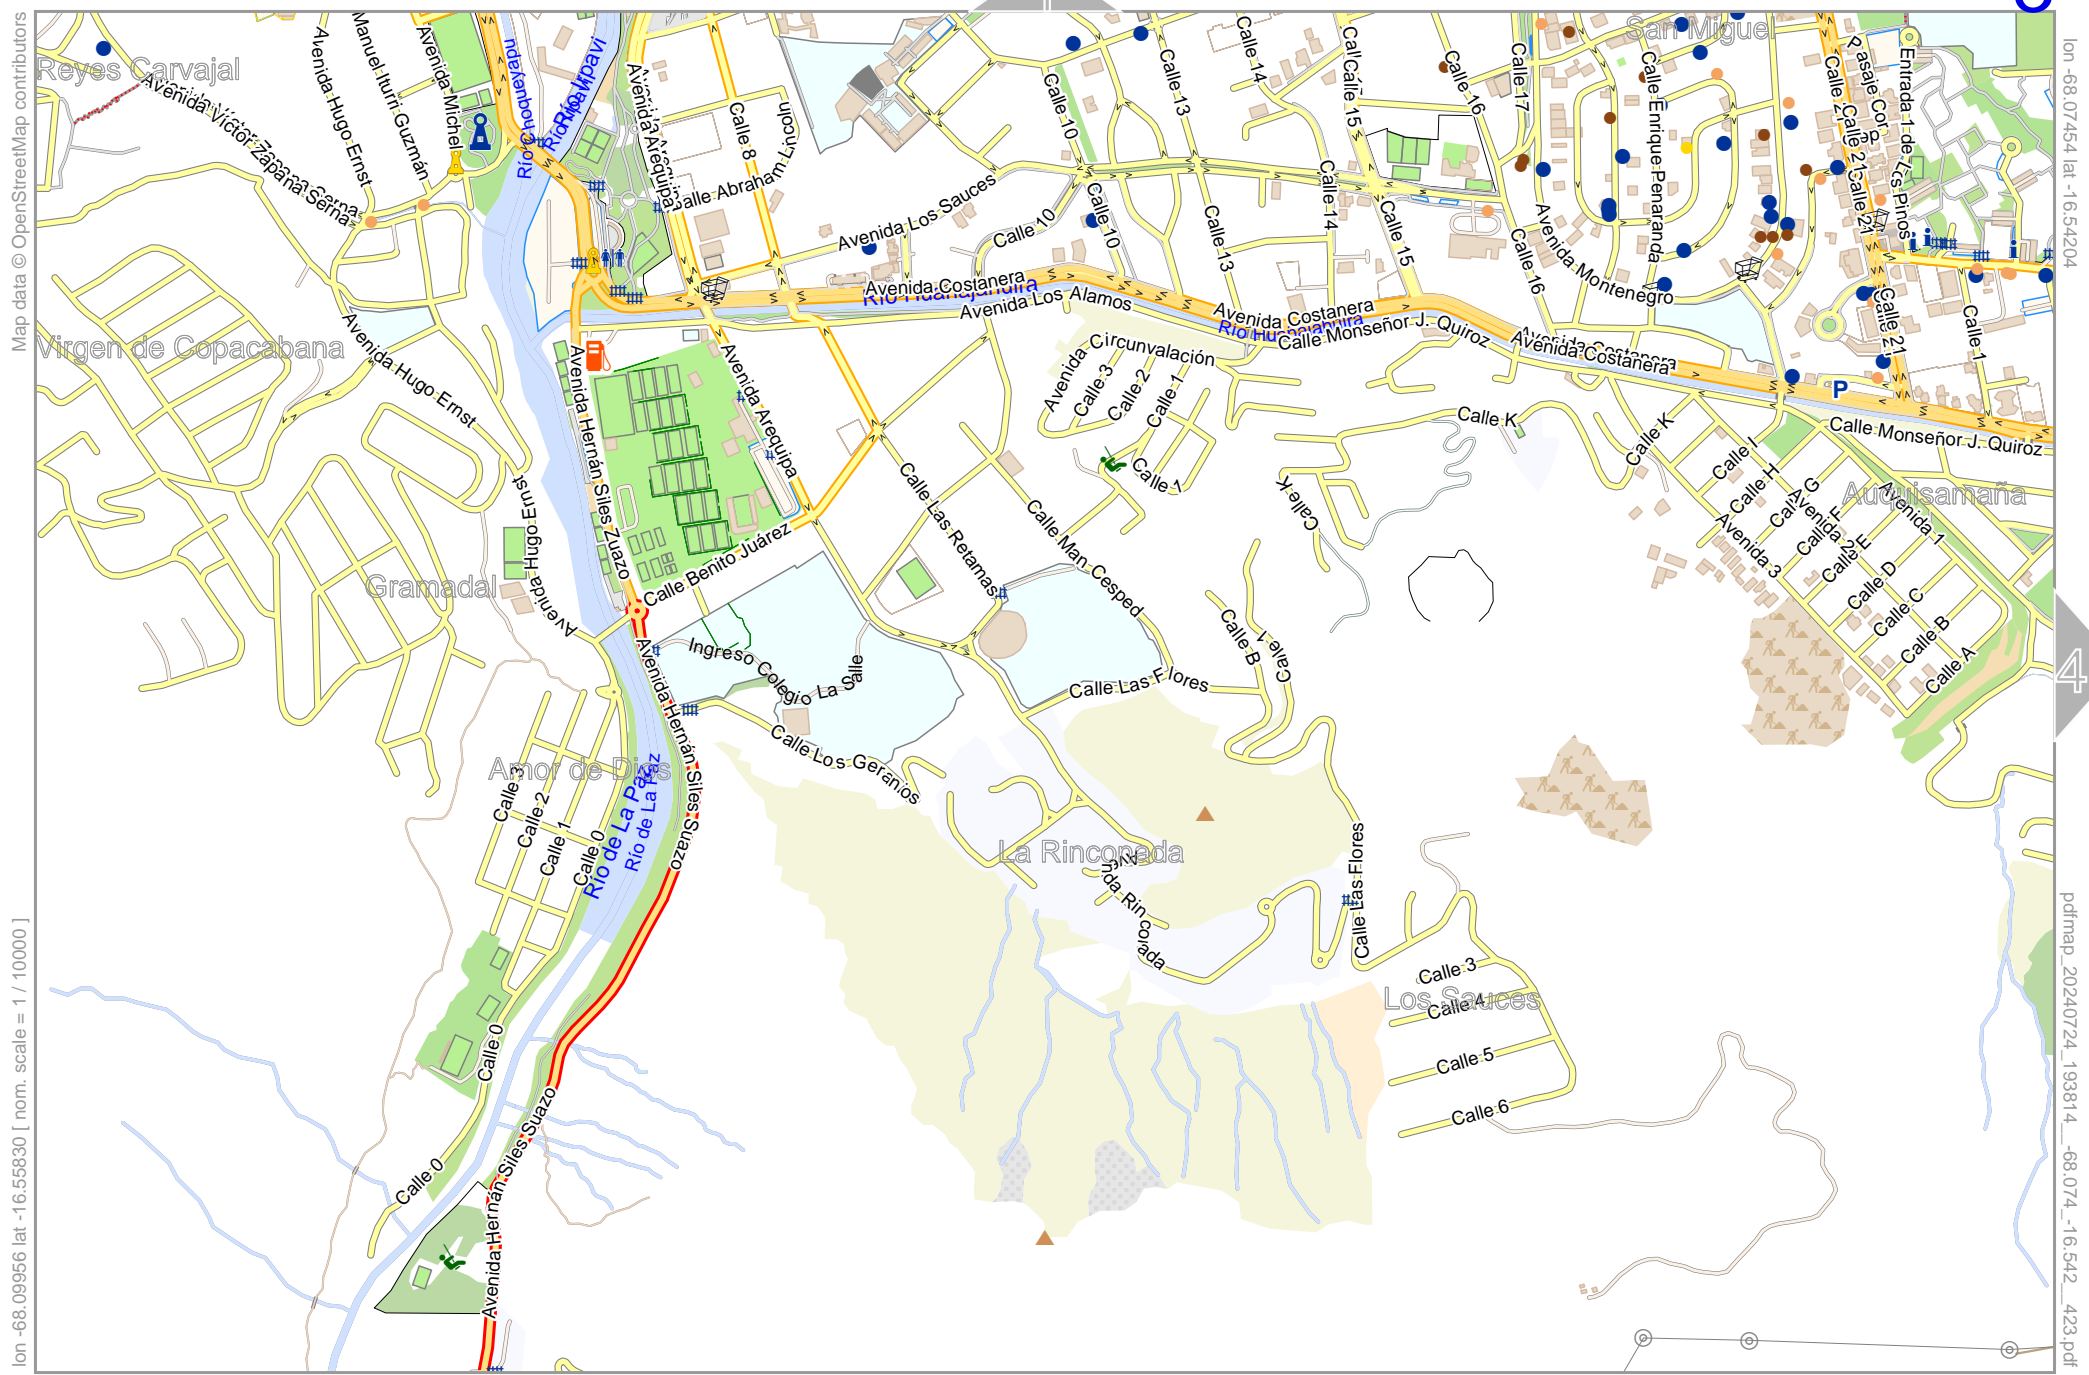

Map data © OpenStreetMap contributors

lon -68.07454 lat -16.54204 [nom. scale = 1 / 10000]

lon -68.04953 lat -16.52577

pdfmap_20240724_193814_-68.074_-16.542_423.pdf

0 100 m 1000 m

Map data © OpenStreetMap contributors

lon -68.09956 lat -16.55830 [nom. scale = 1 / 10000]

lon -68.07454 lat -16.54204

pdfmap_20240724_193814_-68.074_-16.542_423.pdf

Map data © OpenStreetMap contributors

lon -68.07454 lat -16.55830 [nom. scale = 1 / 10000]

lon -68.04953 lat -16.54204

pdfmap_20240724_193814_-68.074_-16.542_423.pdf