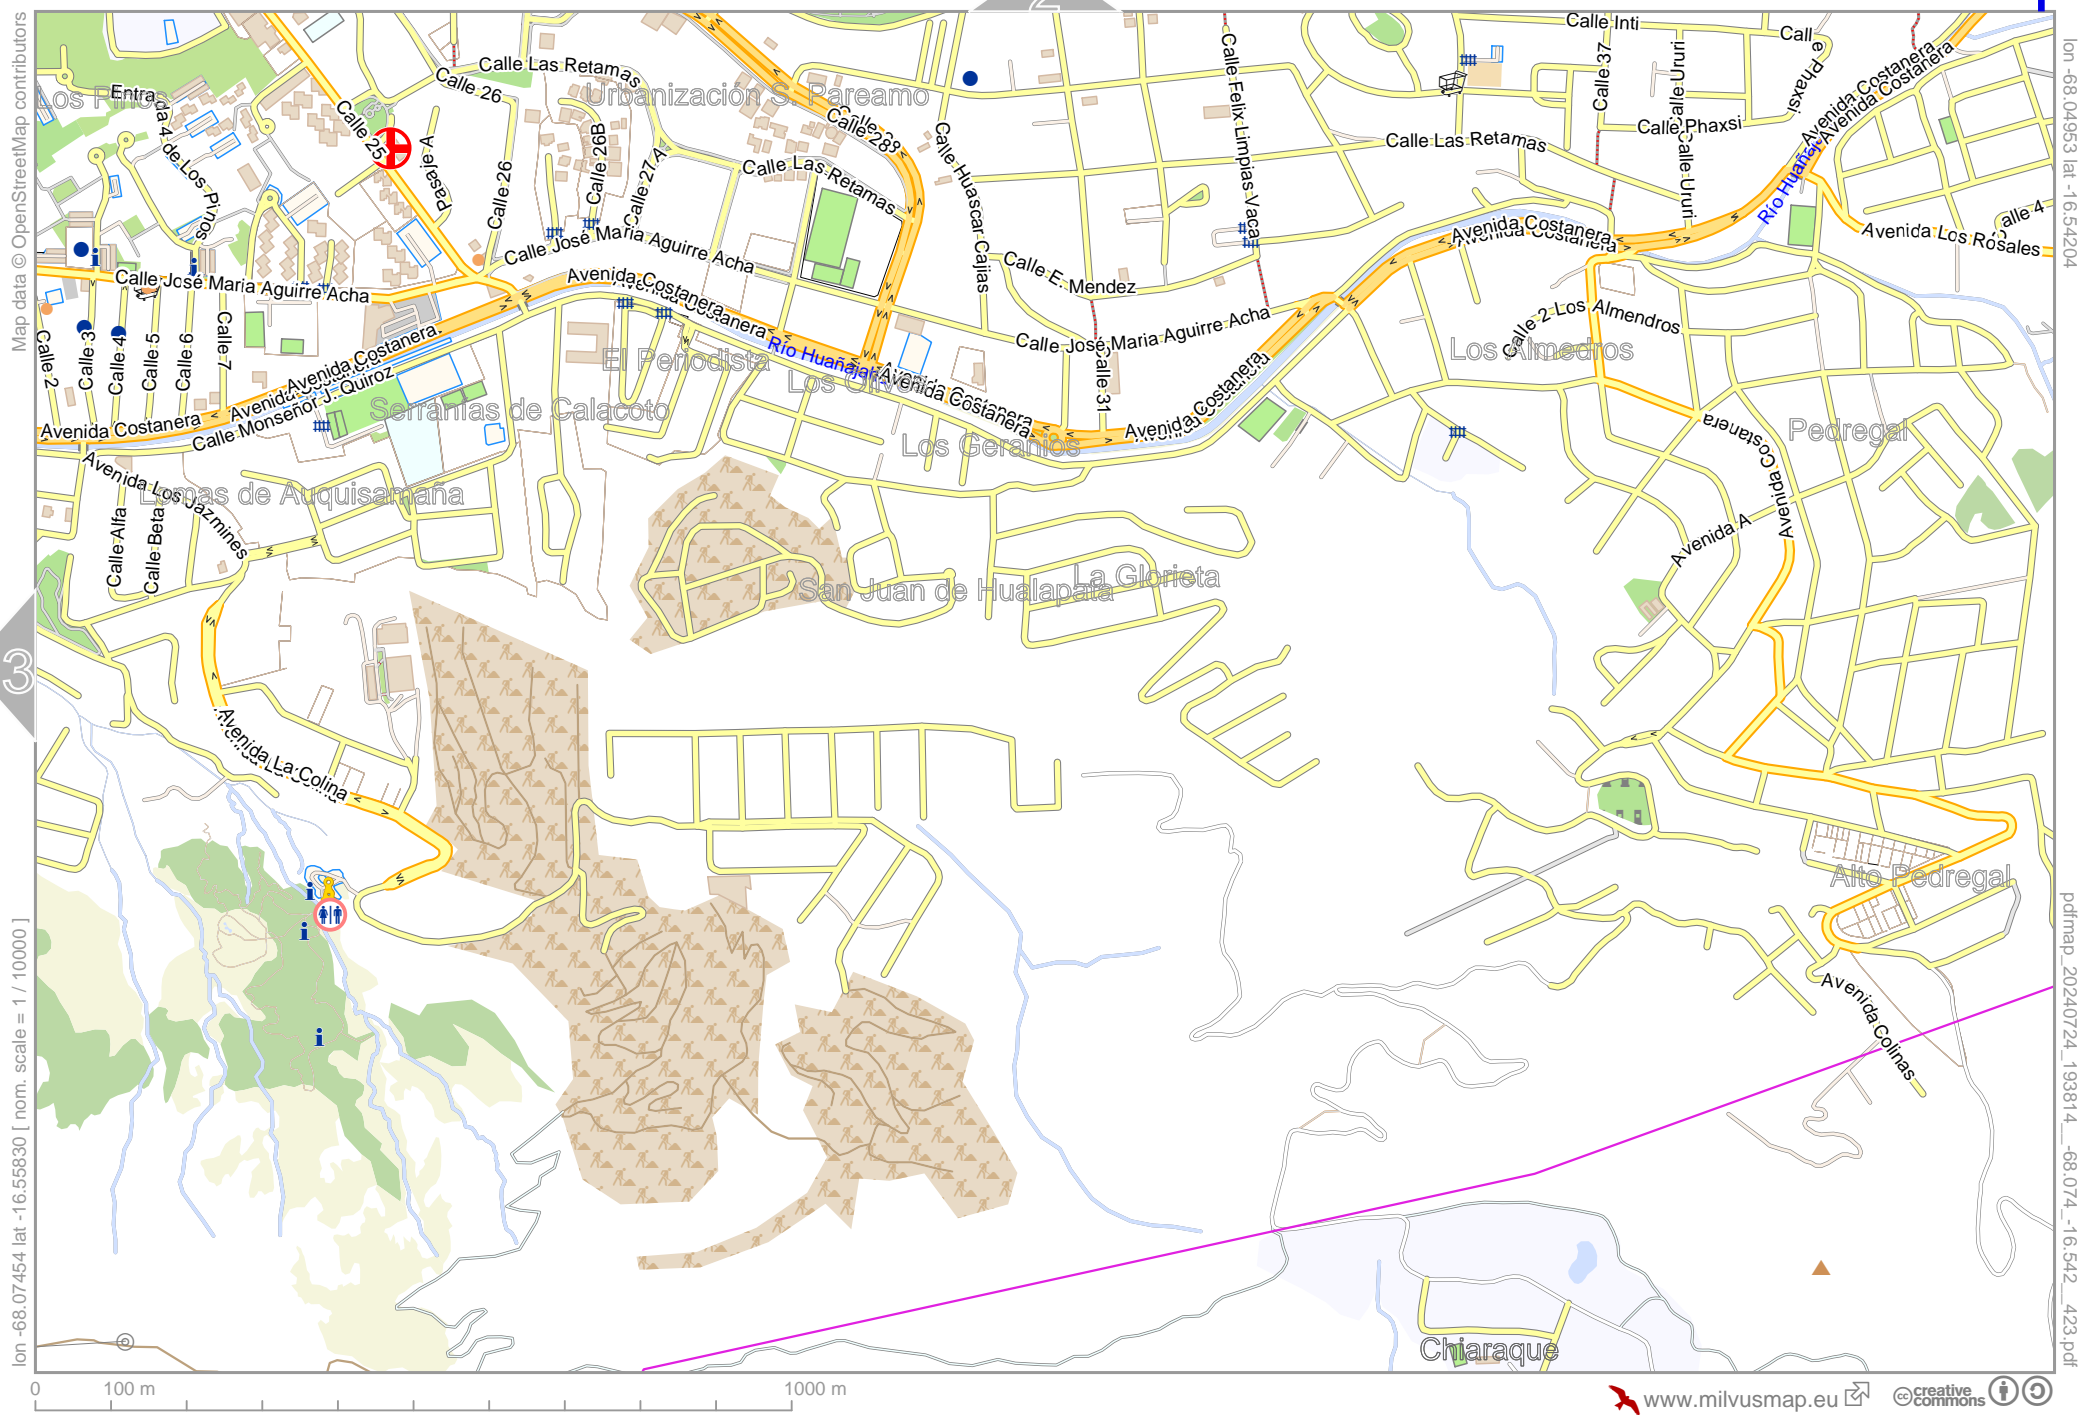

Map data © OpenStreetMap contributors

lon -68.07454 lat -16.54204 [nom. scale = 1 / 10000]

lon -68.04953 lat -16.52577

pdfmap_20240724_193814_-68.074_-16.542_423.pdf

0 100 m 1000 m

Map data © OpenStreetMap contributors

lon -68.09956 lat -16.55830 [nom. scale = 1 / 10000]

lon -68.07454 lat -16.54204

pdfmap_20240724_193814_-68.074_-16.542_423.pdf

Map data © OpenStreetMap contributors

lon -68.07454 lat -16.55830 [nom. scale = 1 / 10000]

lon -68.04953 lat -16.54204

pdfmap_20240724_193814_-68.074_-16.542_423.pdf