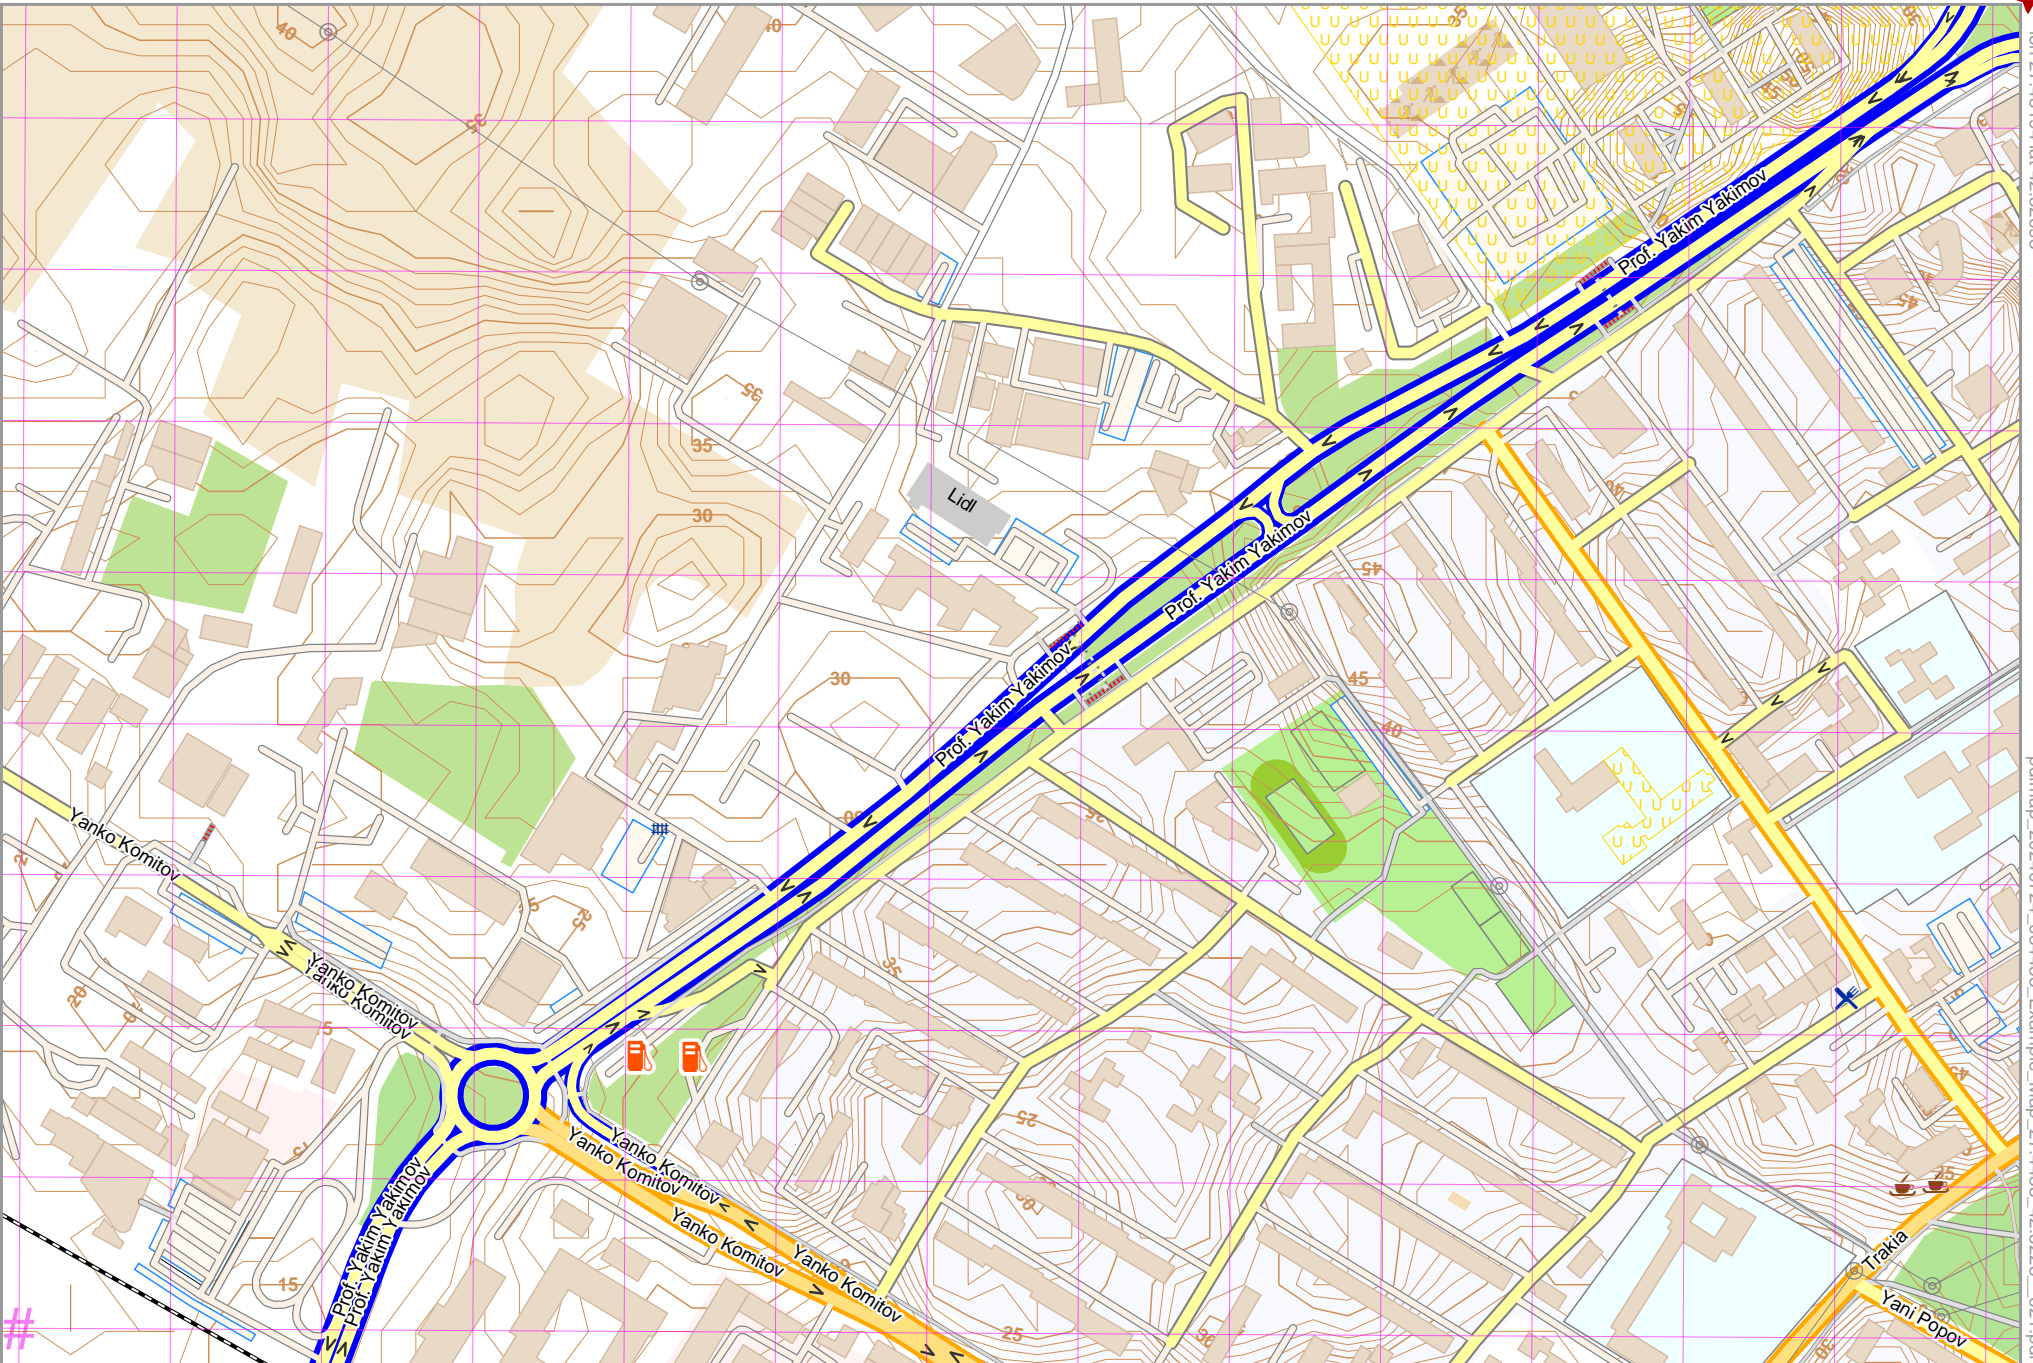

Map data © OpenStreetMap contributors

lon 27.45194 lat 42.52693

lon 27.43569 lat 42.51882 [nom. scale = 1 / 5000]

pdfmap_20240724_084433_Example_Map_27.4436_42.5226_621.pdf

UTM: 35 T easting 535.80 km northing 4707.50 km

UTM-Grid-width = 100m
Contour interval = 1m

www.milvusmap.eu