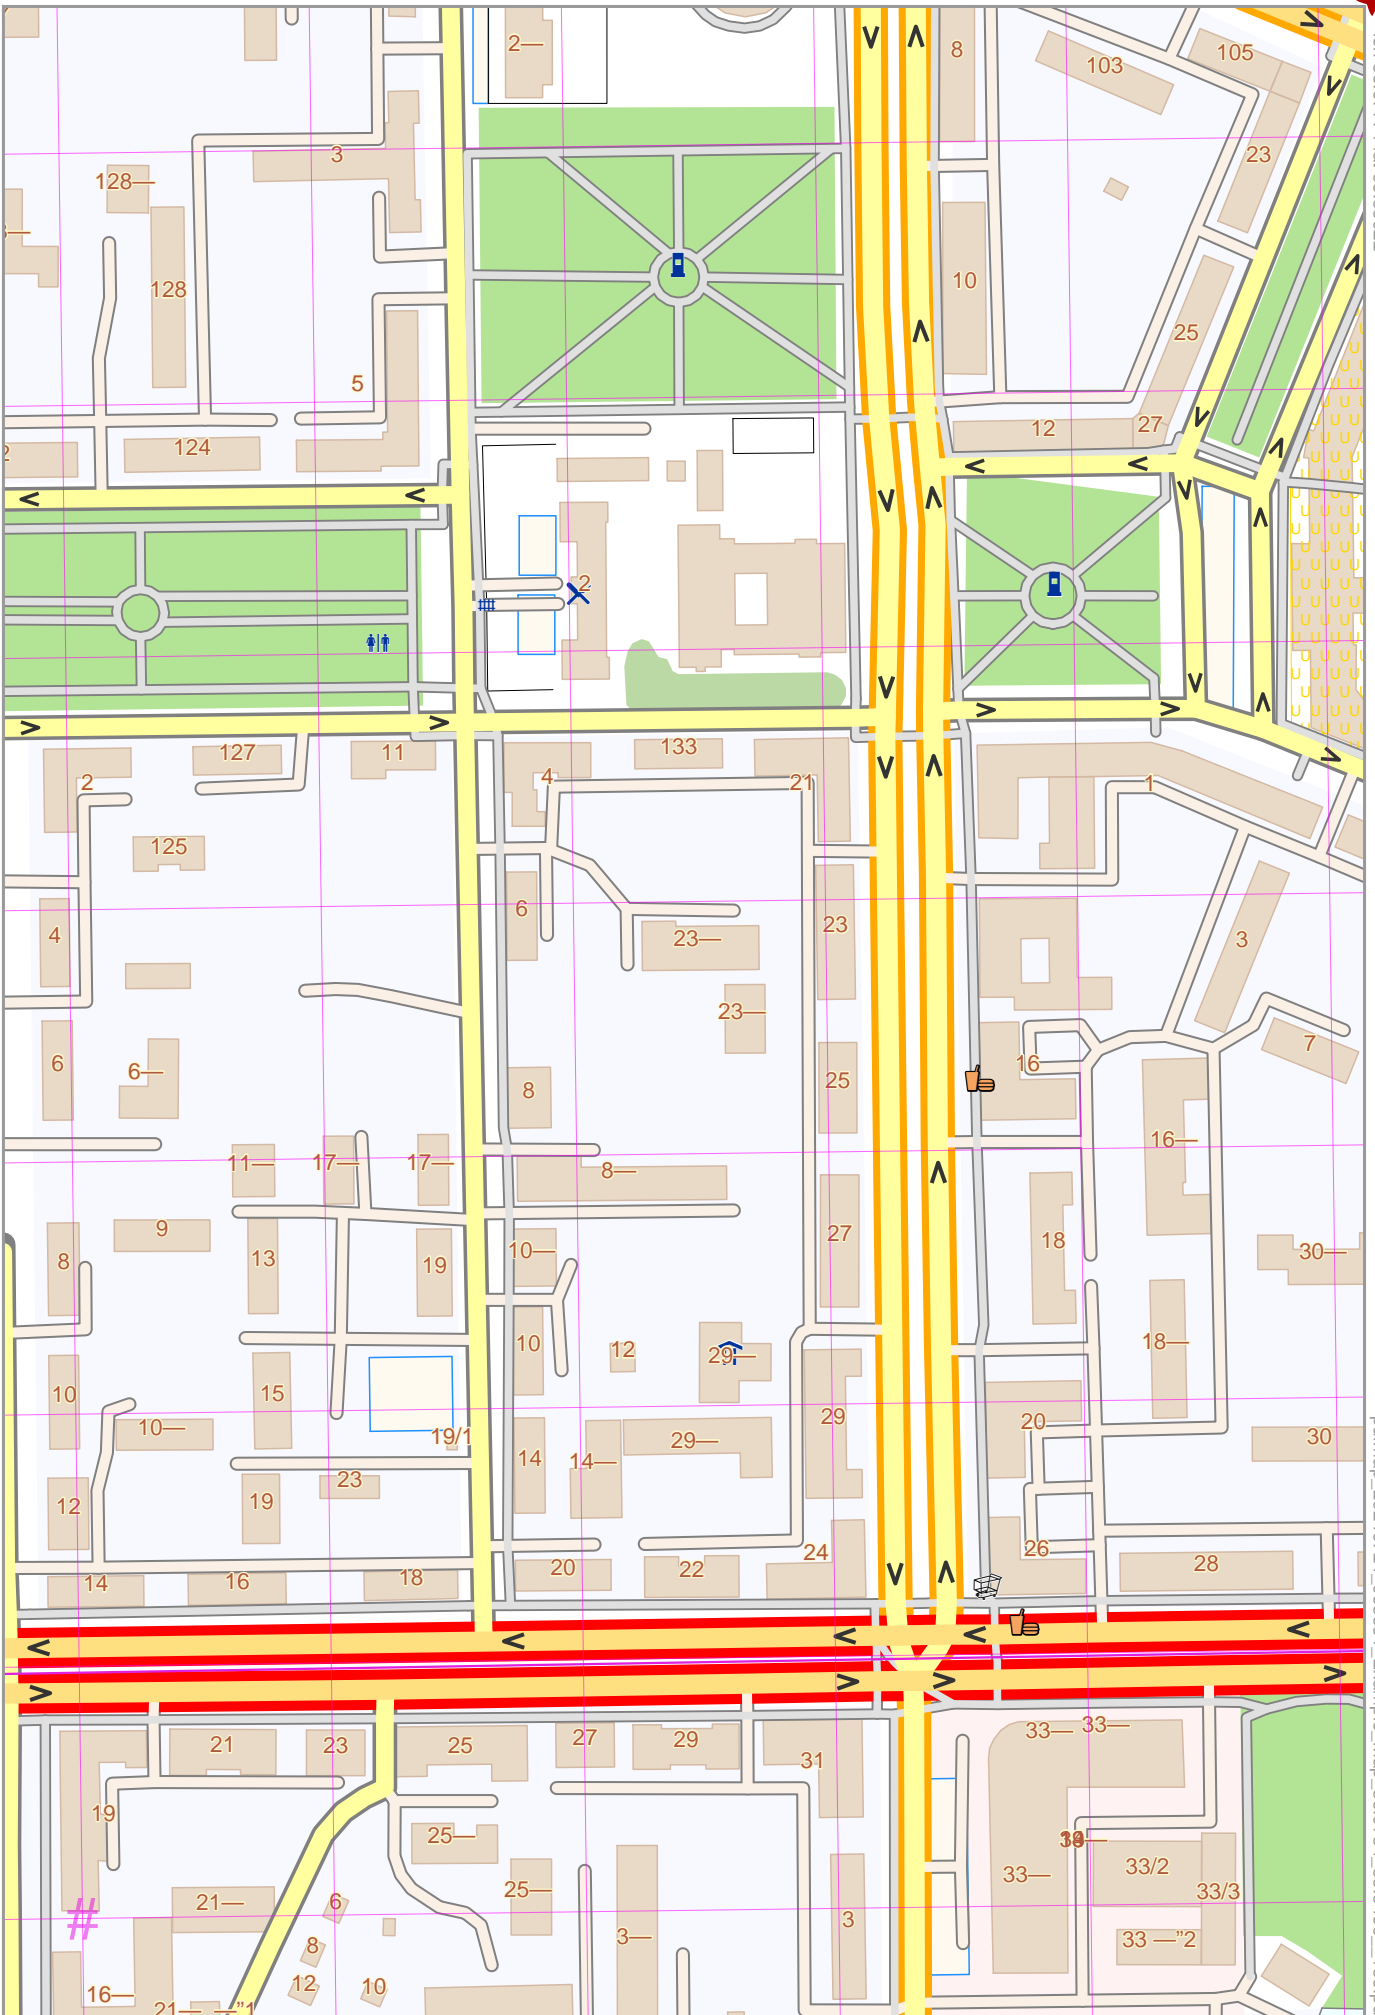

lon 86.07771 lat 55.35022

Map data © OpenStreetMap contributors

lon 86.06920 lat 55.34302 [nom. scale = 1 / 3000]

pdfmap_20240724_033351_Example_Map_86.0734_55.3466_156.pdf

UTM: 45 U easting 441.00 km northing 6133.40 km
UTM-Grid-width = 100m