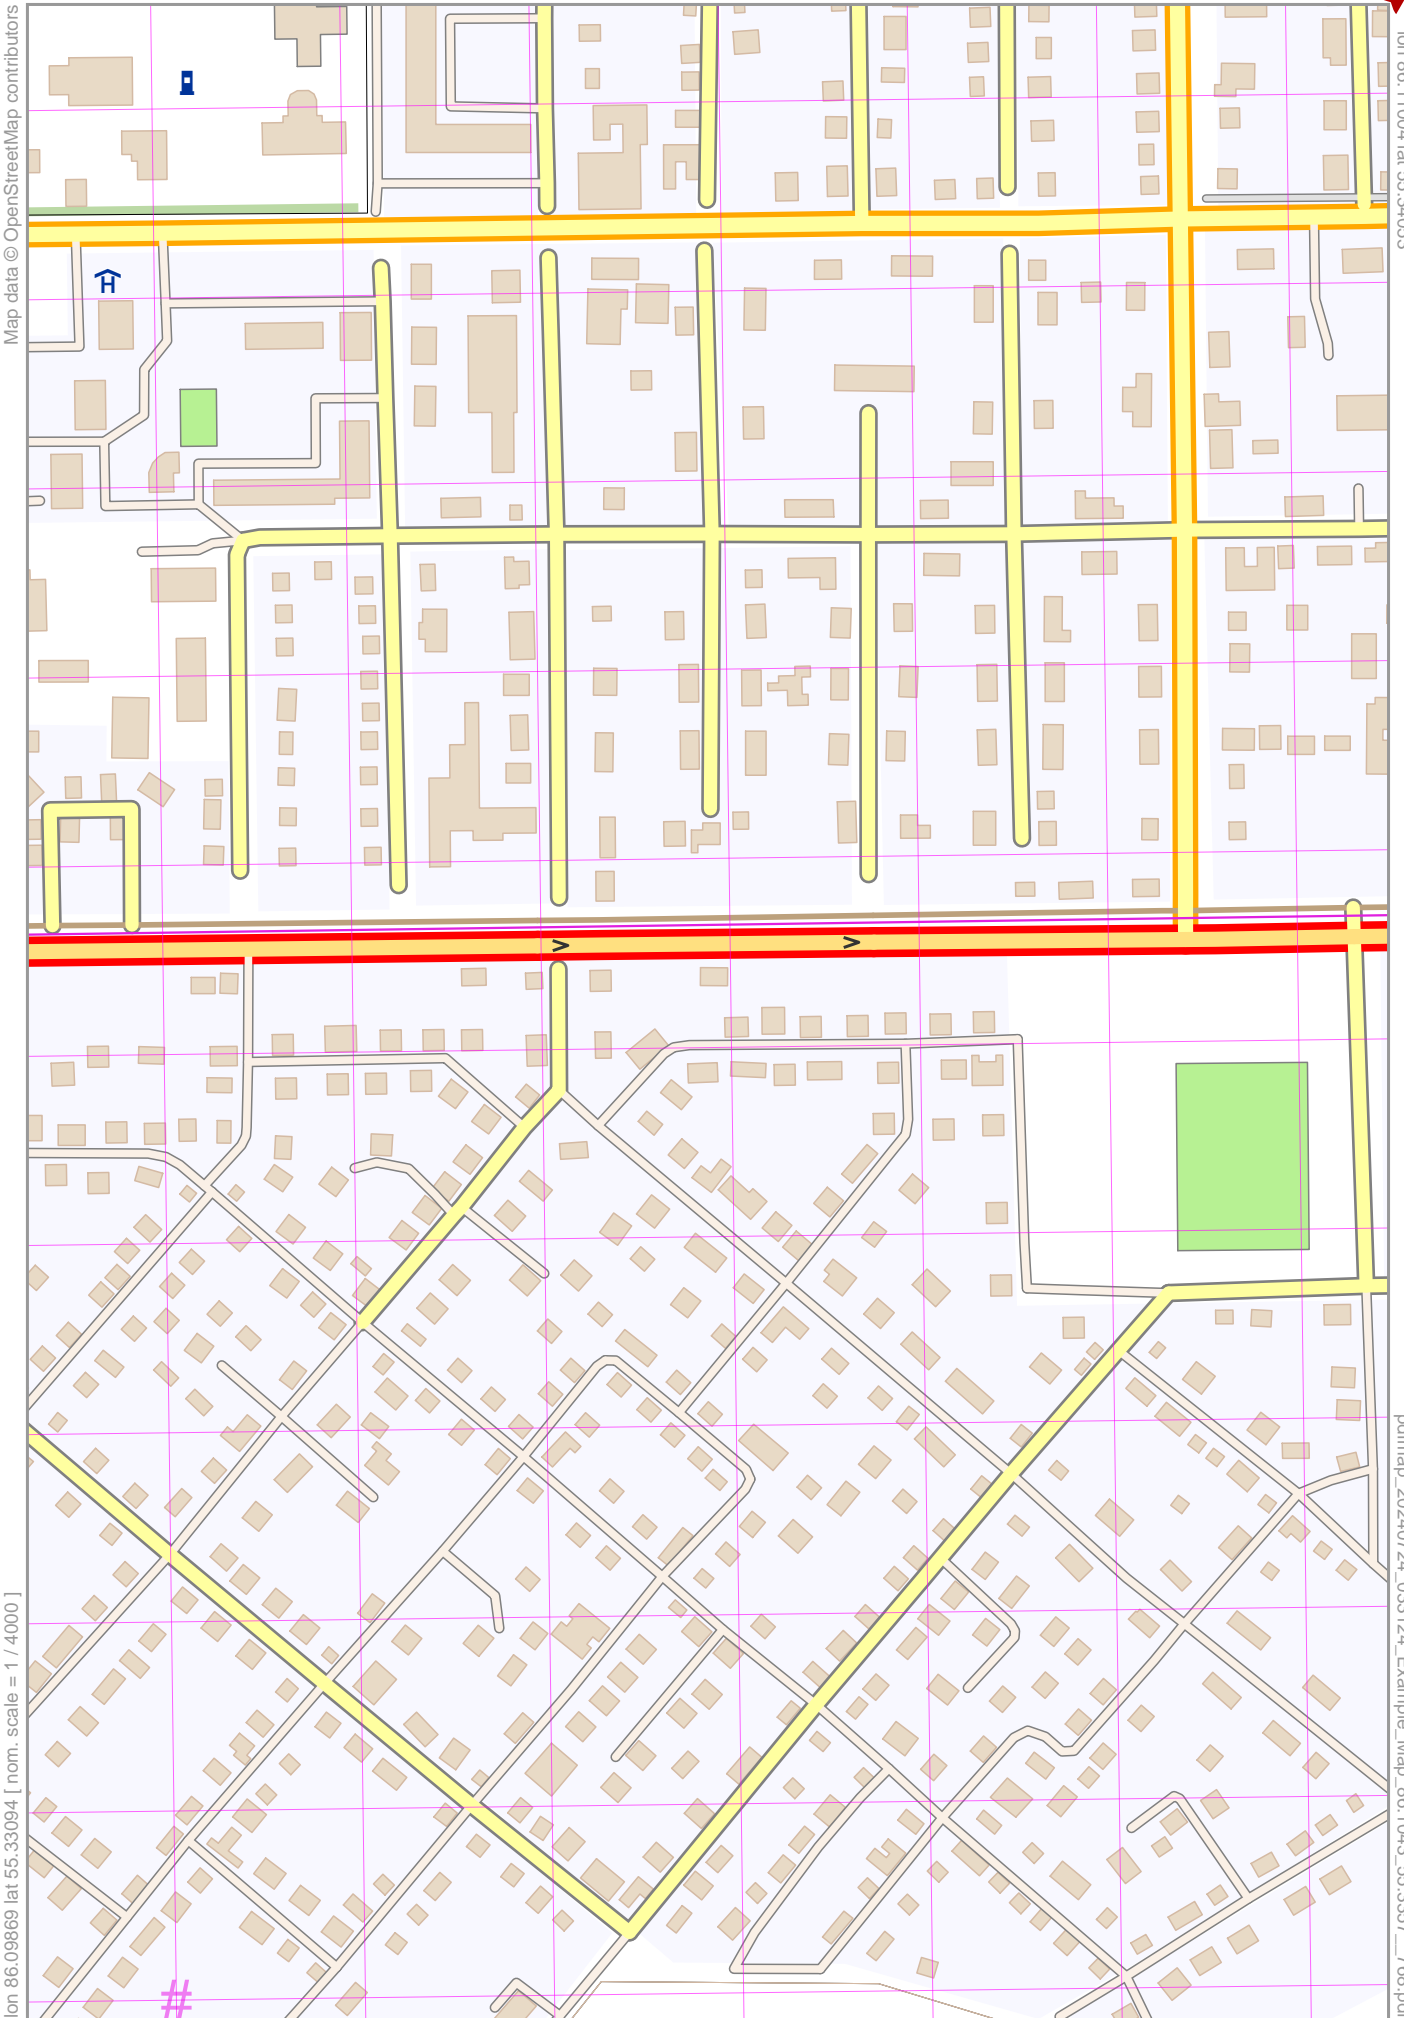

Map data © OpenStreetMap contributors

lon 86.11004 lat 55.34053

[lon 86.09869 lat 55.33094] nom. scale = 1 / 4000

pdfmap_20240724_033124_Example_Map_86.1043_55.3357_768.pdf

UTM: 45 U easting 442.90 km northing 6132.00 km
UTM-Grid-width = 100m