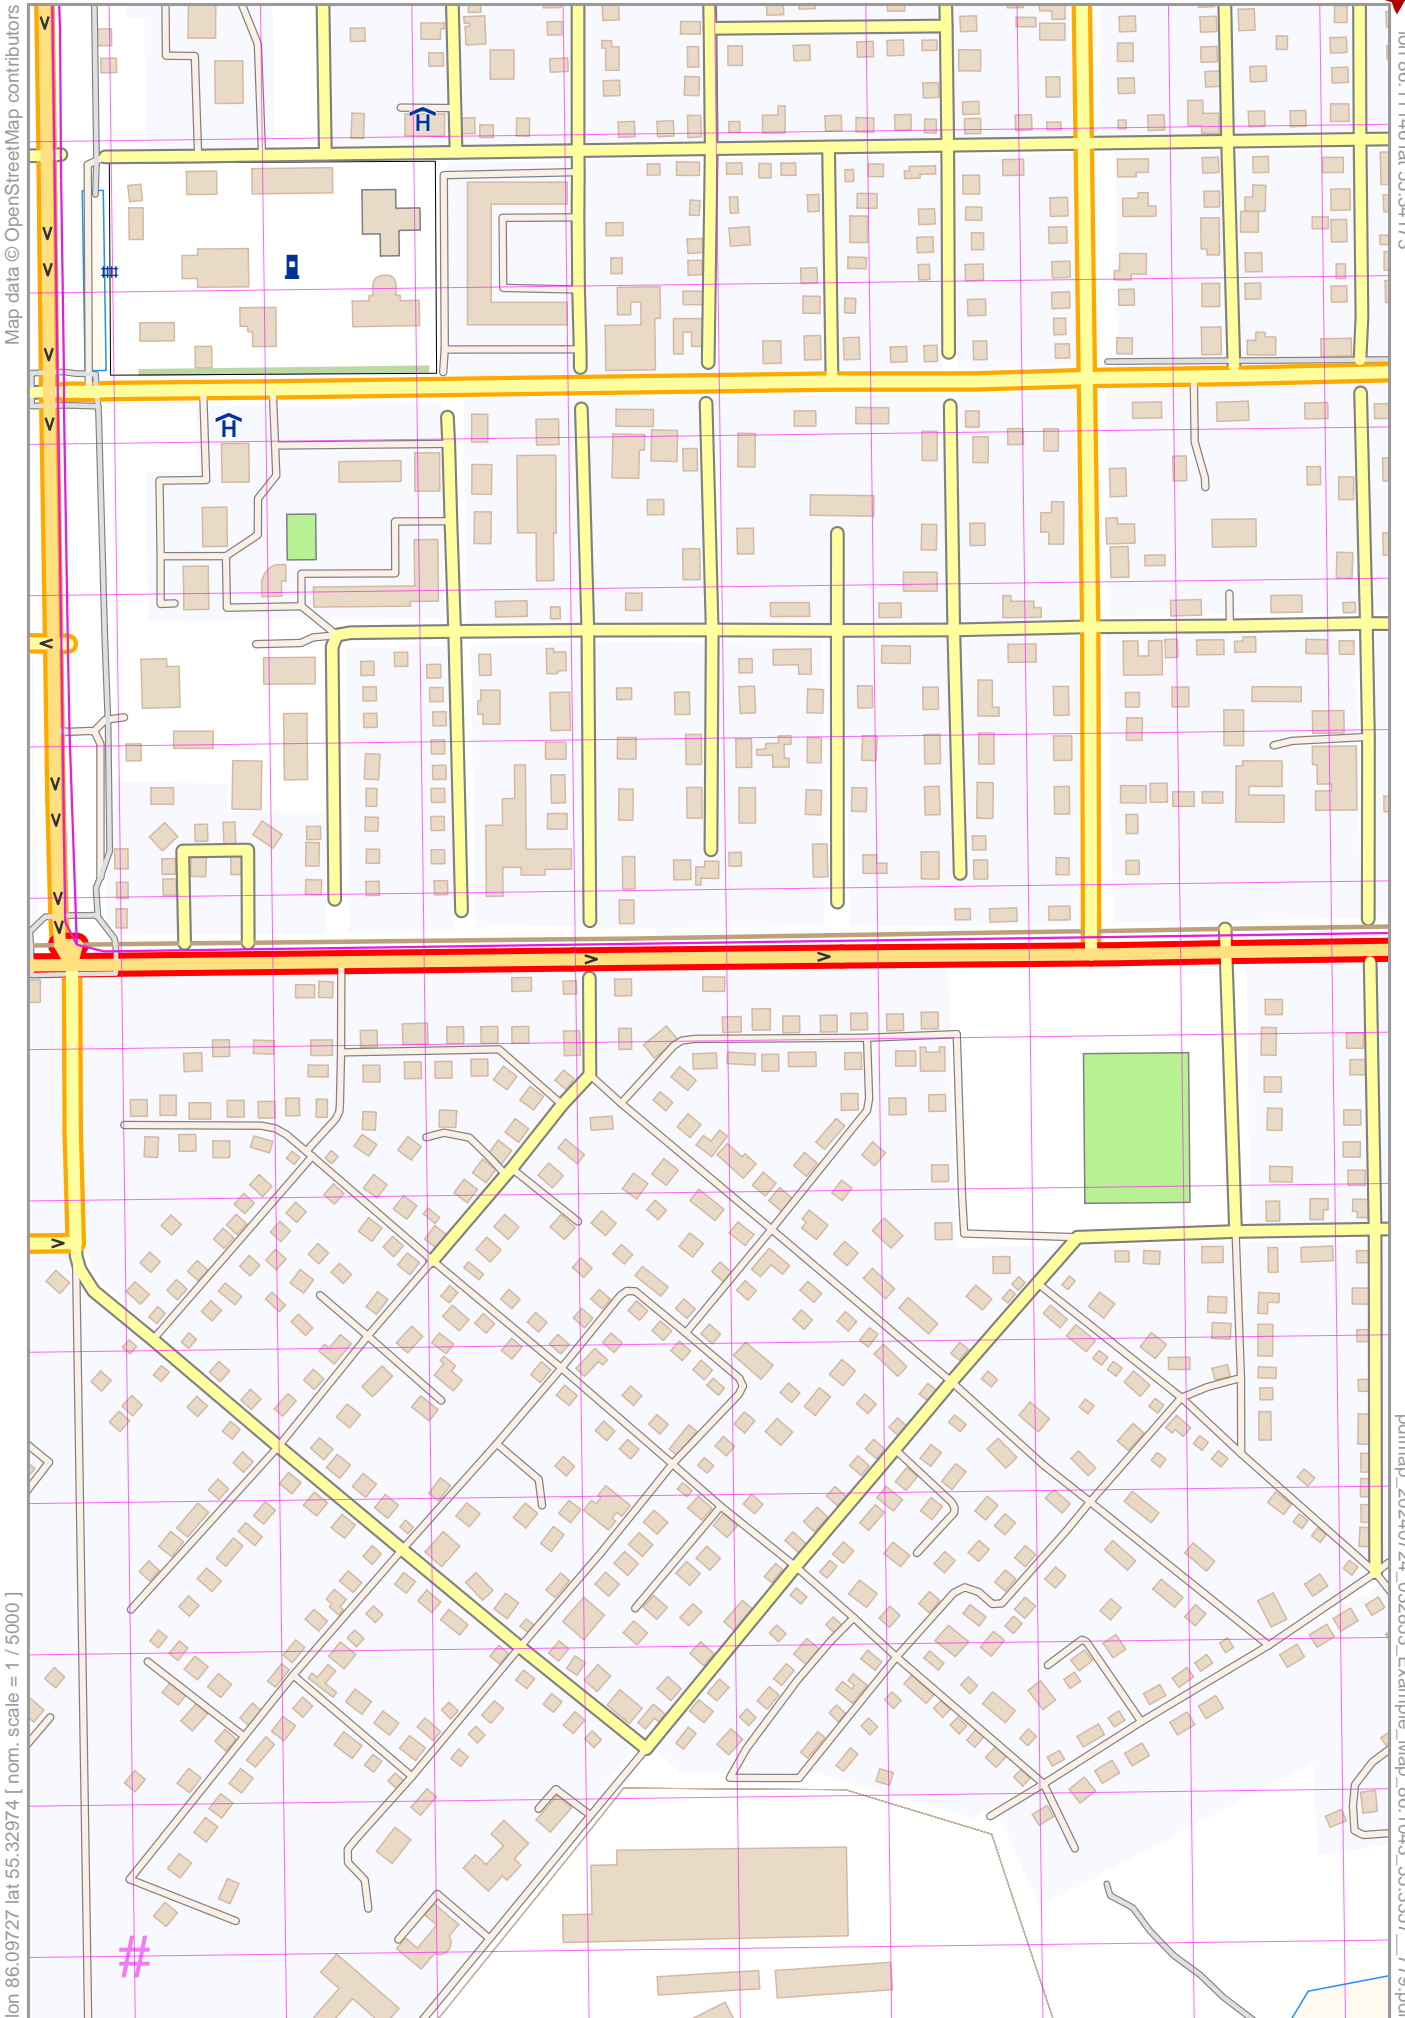

lon 86.11146 lat 55.34173

pdfmap_20240724_032853_Example_Map_86.1043_55.3357_779.pdf

UTM: 45 U easting 442.80 km northing 6131.90 km
UTM-Grid-width = 100m