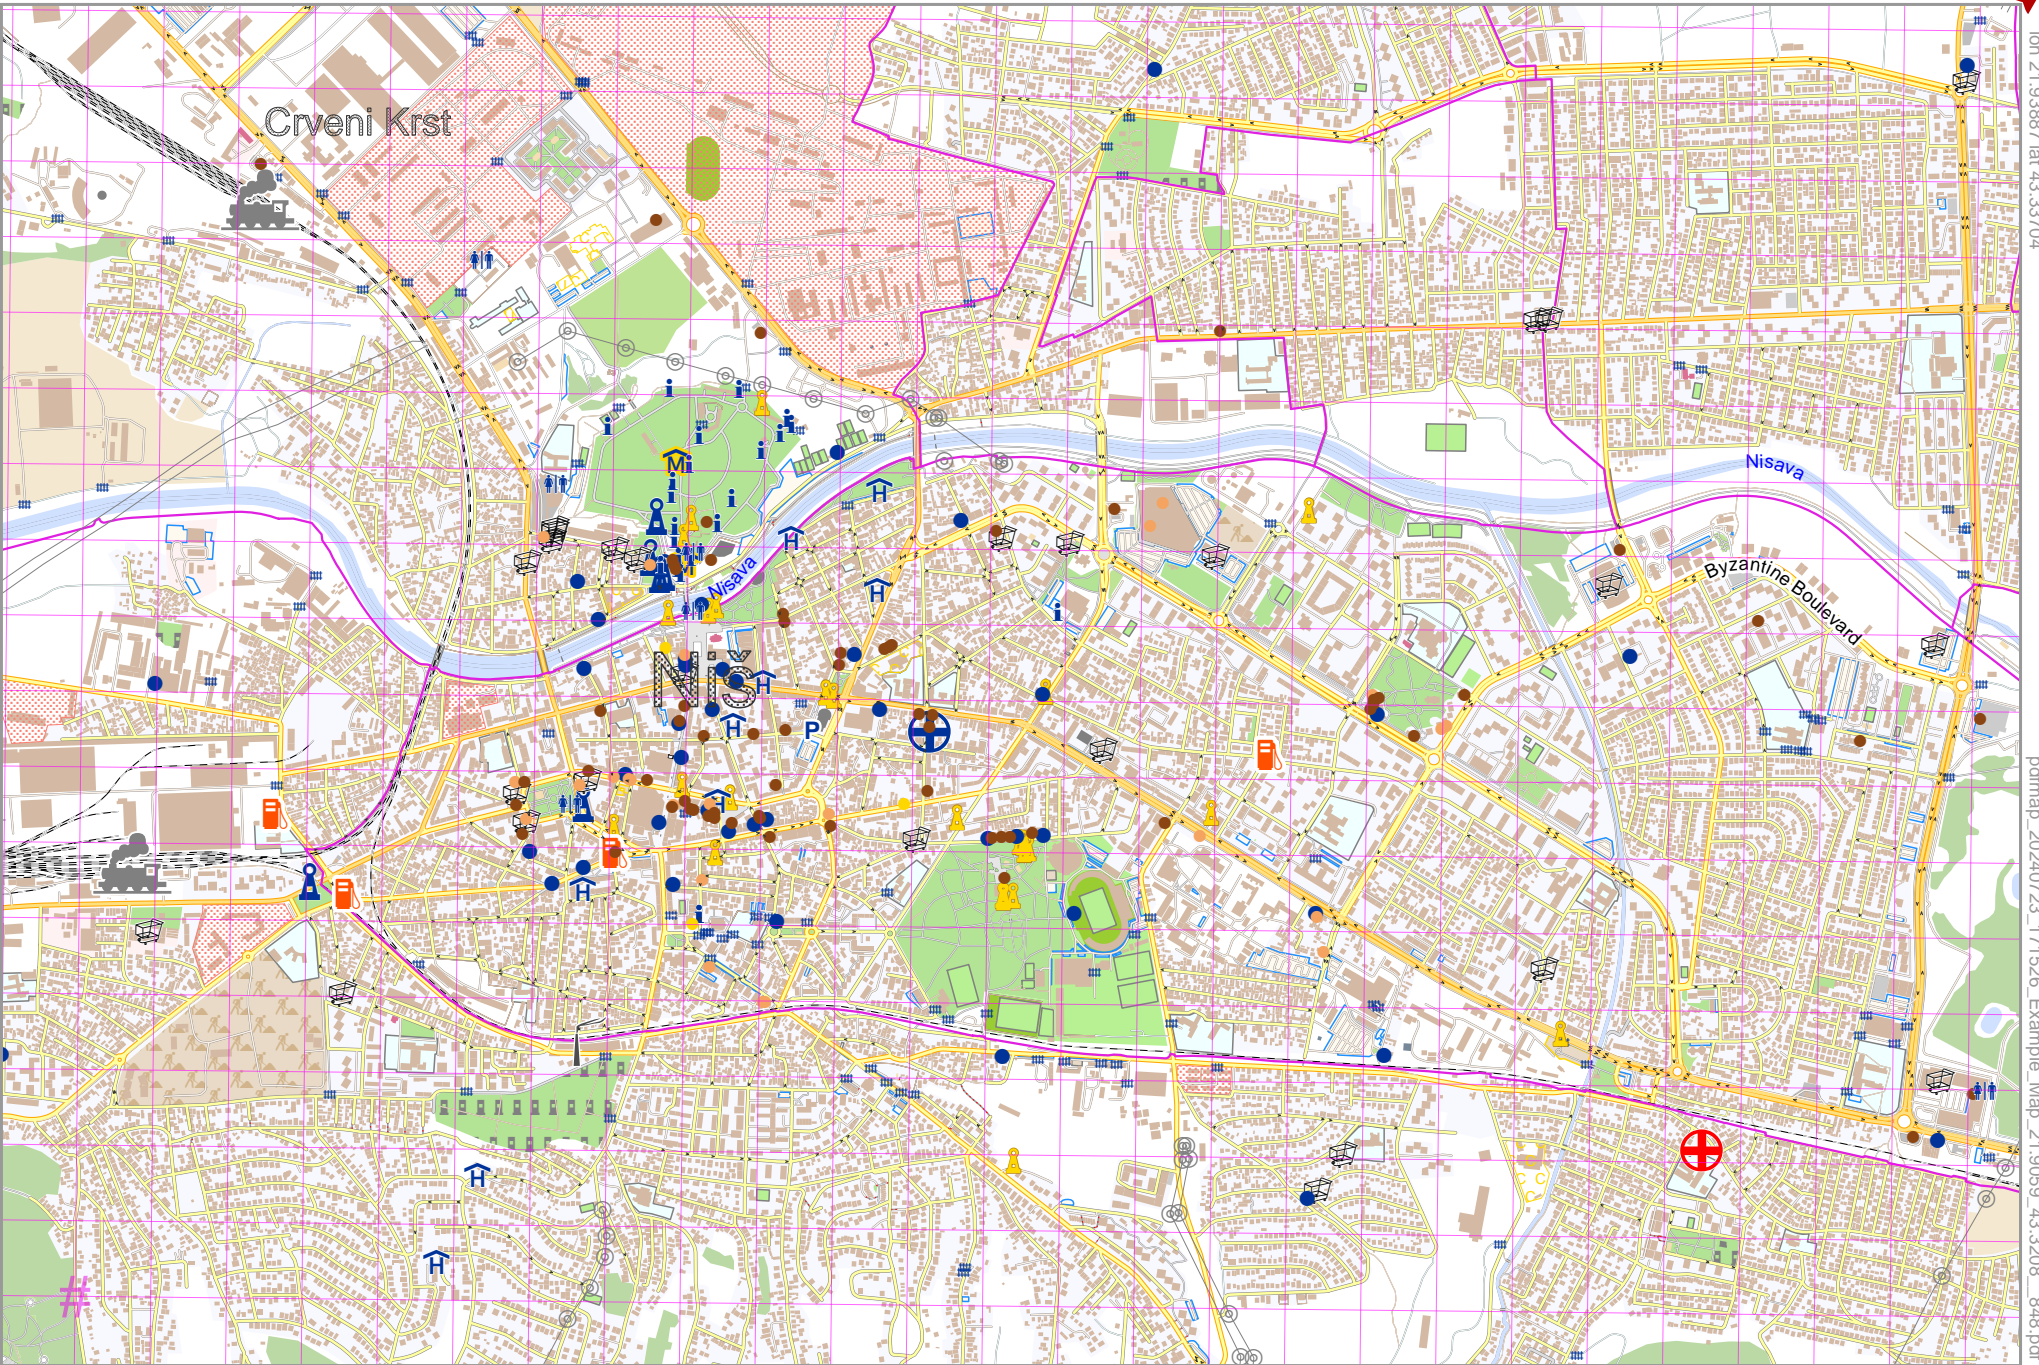

Map data © OpenStreetMap contributors

lon 21.93887 lat 43.33704

lon 21.87303 lat 43.30463 [ nom. scale = 1 / 20000 ]

pdfmap\_20240723\_171526\_Example\_Map\_21.9059\_43.3208\_848.pdf

# UTM: 34 T easting 571.00 km northing 4795.20 km

UTM-Grid-width = 200m

[www.milvusmap.eu](http://www.milvusmap.eu)