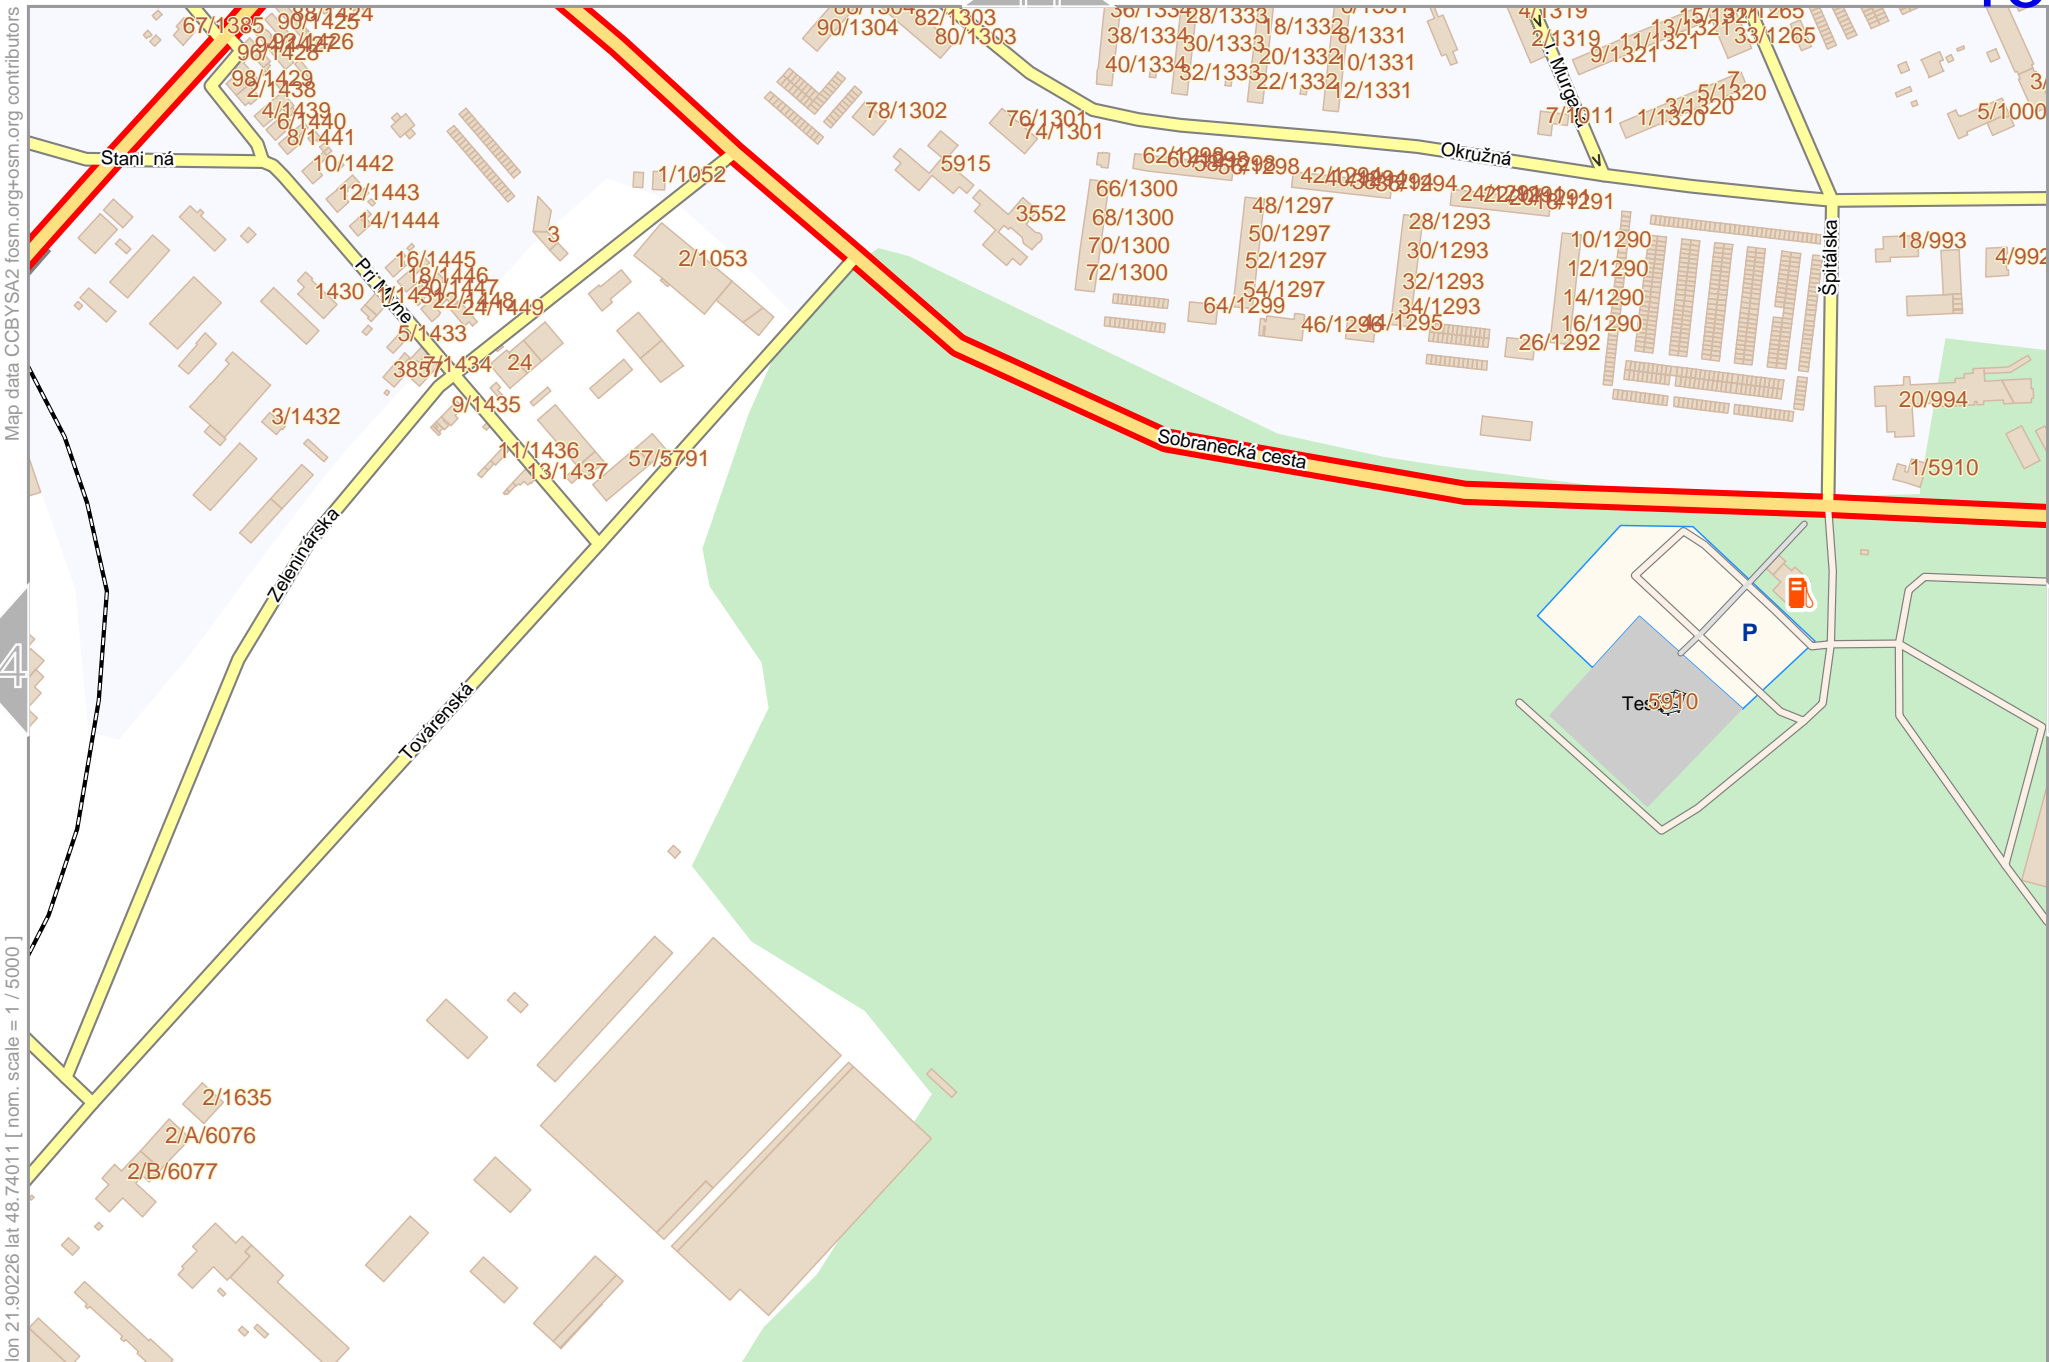

Michalovce

Map data CCBYSA2 fosc.m.org+osm.org contributors

lon 21.90226 lat 48.74011 [nom. scale = 1 / 5000]

lon 21.92041 lat 48.74821

pdfmap_20240723_164518_Michalovce_21.9204_48.7562_575.pdf