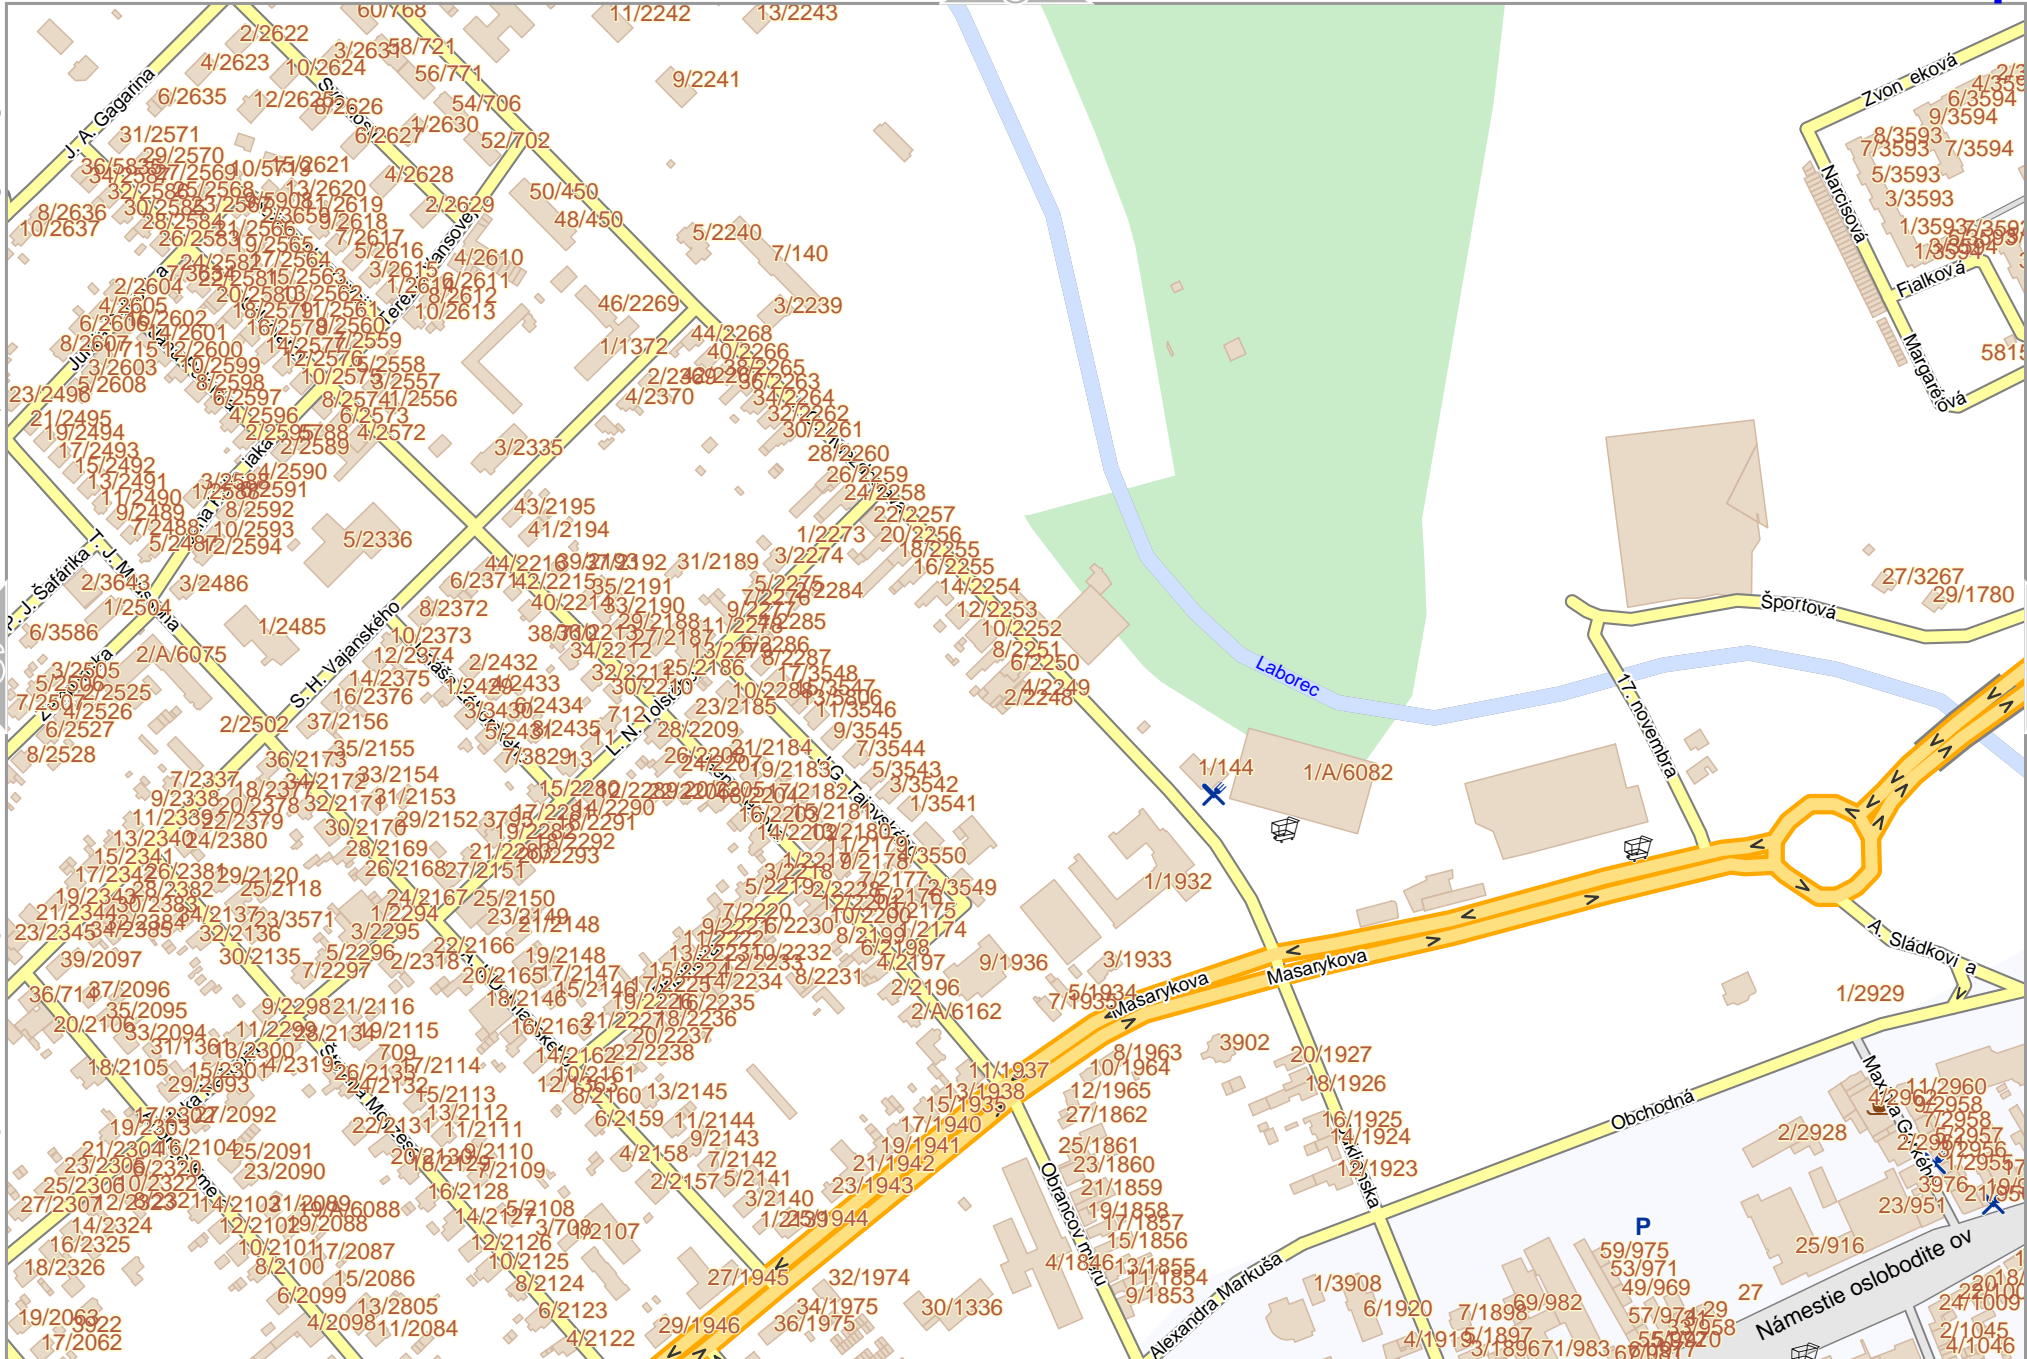

# Michalovce

Map data © OpenStreetMap contributors

lon 21.93857 lat 48.76439 [ nom. scale = 1 / 5000 ]

Zemplínska Šírava 5

lon 21.95673 lat 48.77249

pdfmap\_20240723\_164518\_Michalovce\_21.9204\_48.7562\_575.pdf

# Michalovce

Map data © CCBY-SA2 fsdm.org+osm.org contributors

lon 21.90226 lat 48.75630 [ nom. scale = 1 / 5000 ]

lon 21.92041 lat 48.76439

pdfmap\_20240723\_164518\_Michalovce\_21.9204\_48.7562\_575.pdf

Map data © OpenStreetMap contributors

lon 21.92041 lat 48.75630 [ nom. scale = 1 / 5000 ]

lon 21.93657 lat 48.76439

pdfmap\_20240723\_164518\_Michalovce\_21.9204\_48.7562\_575.pdf

Map data CCBYSA2 fosc.m.org+osm.org contributors

lon 21.95673 lat 48.76439

5

9

Na Hrune

Lúky

lon 21.93857 lat 48.75630 [ nom. scale = 1 / 5000 ]

pdfmap\_20240723\_164518\_Michalovce\_21.9204\_48.7562\_575.pdf

0 100 m 500 m