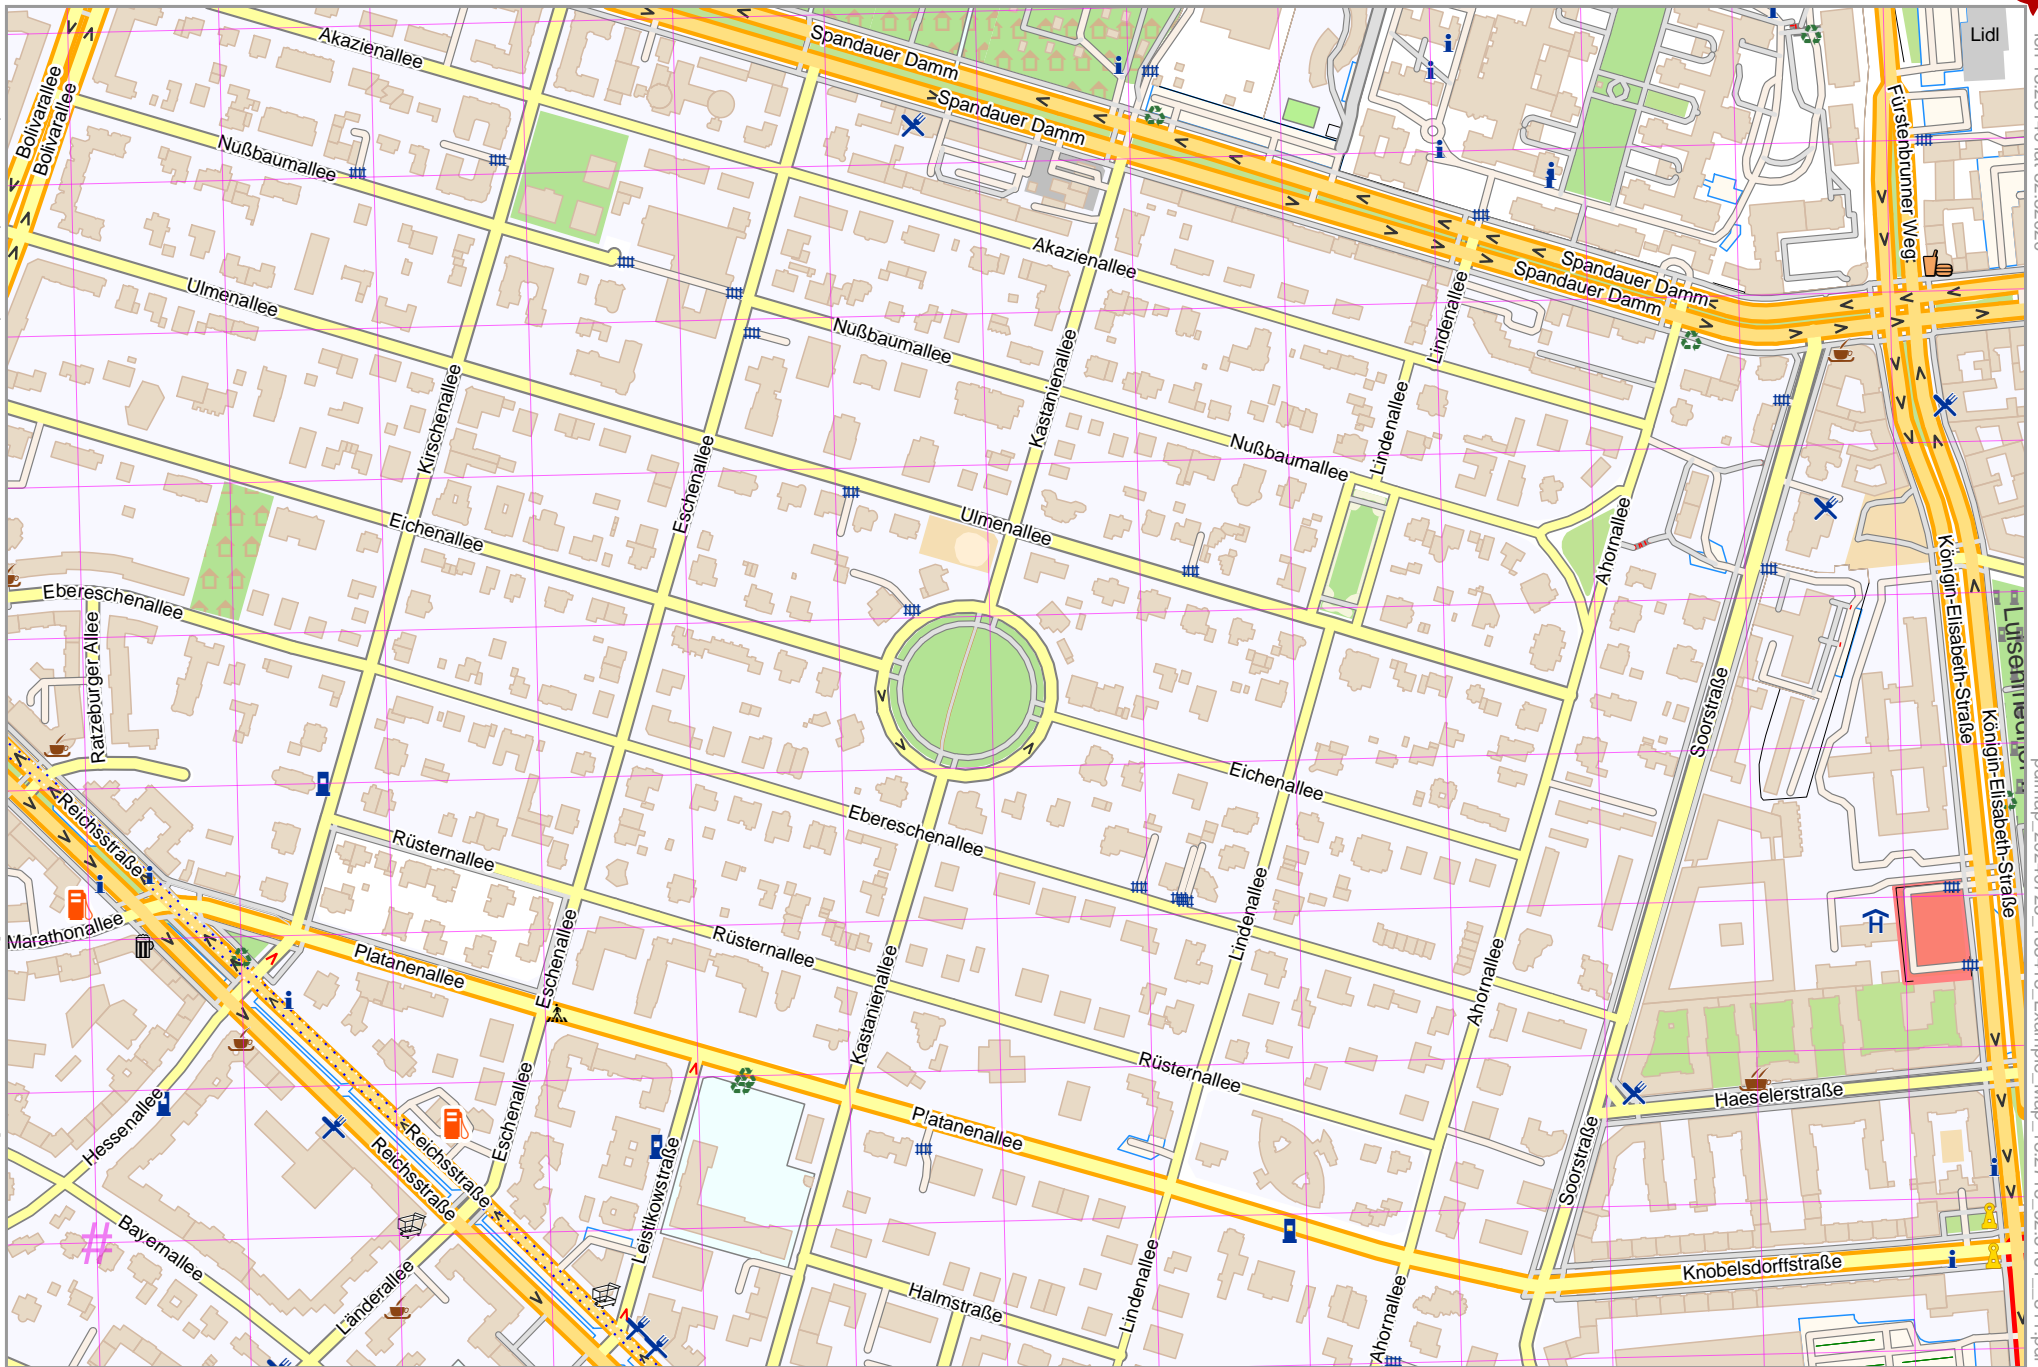

Map data © OpenStreetMap contributors

lon 13.26173 lat 52.51211 [nom. scale = 1 / 5000]

lon 13.28140 lat 52.52020

pdfmap_20240723_153413_Example_Map_13.2715_52.5161_811.pdf

UTM: 33 U easting 382.10 km northing 5819.50 km
UTM-Grid-width = 100m