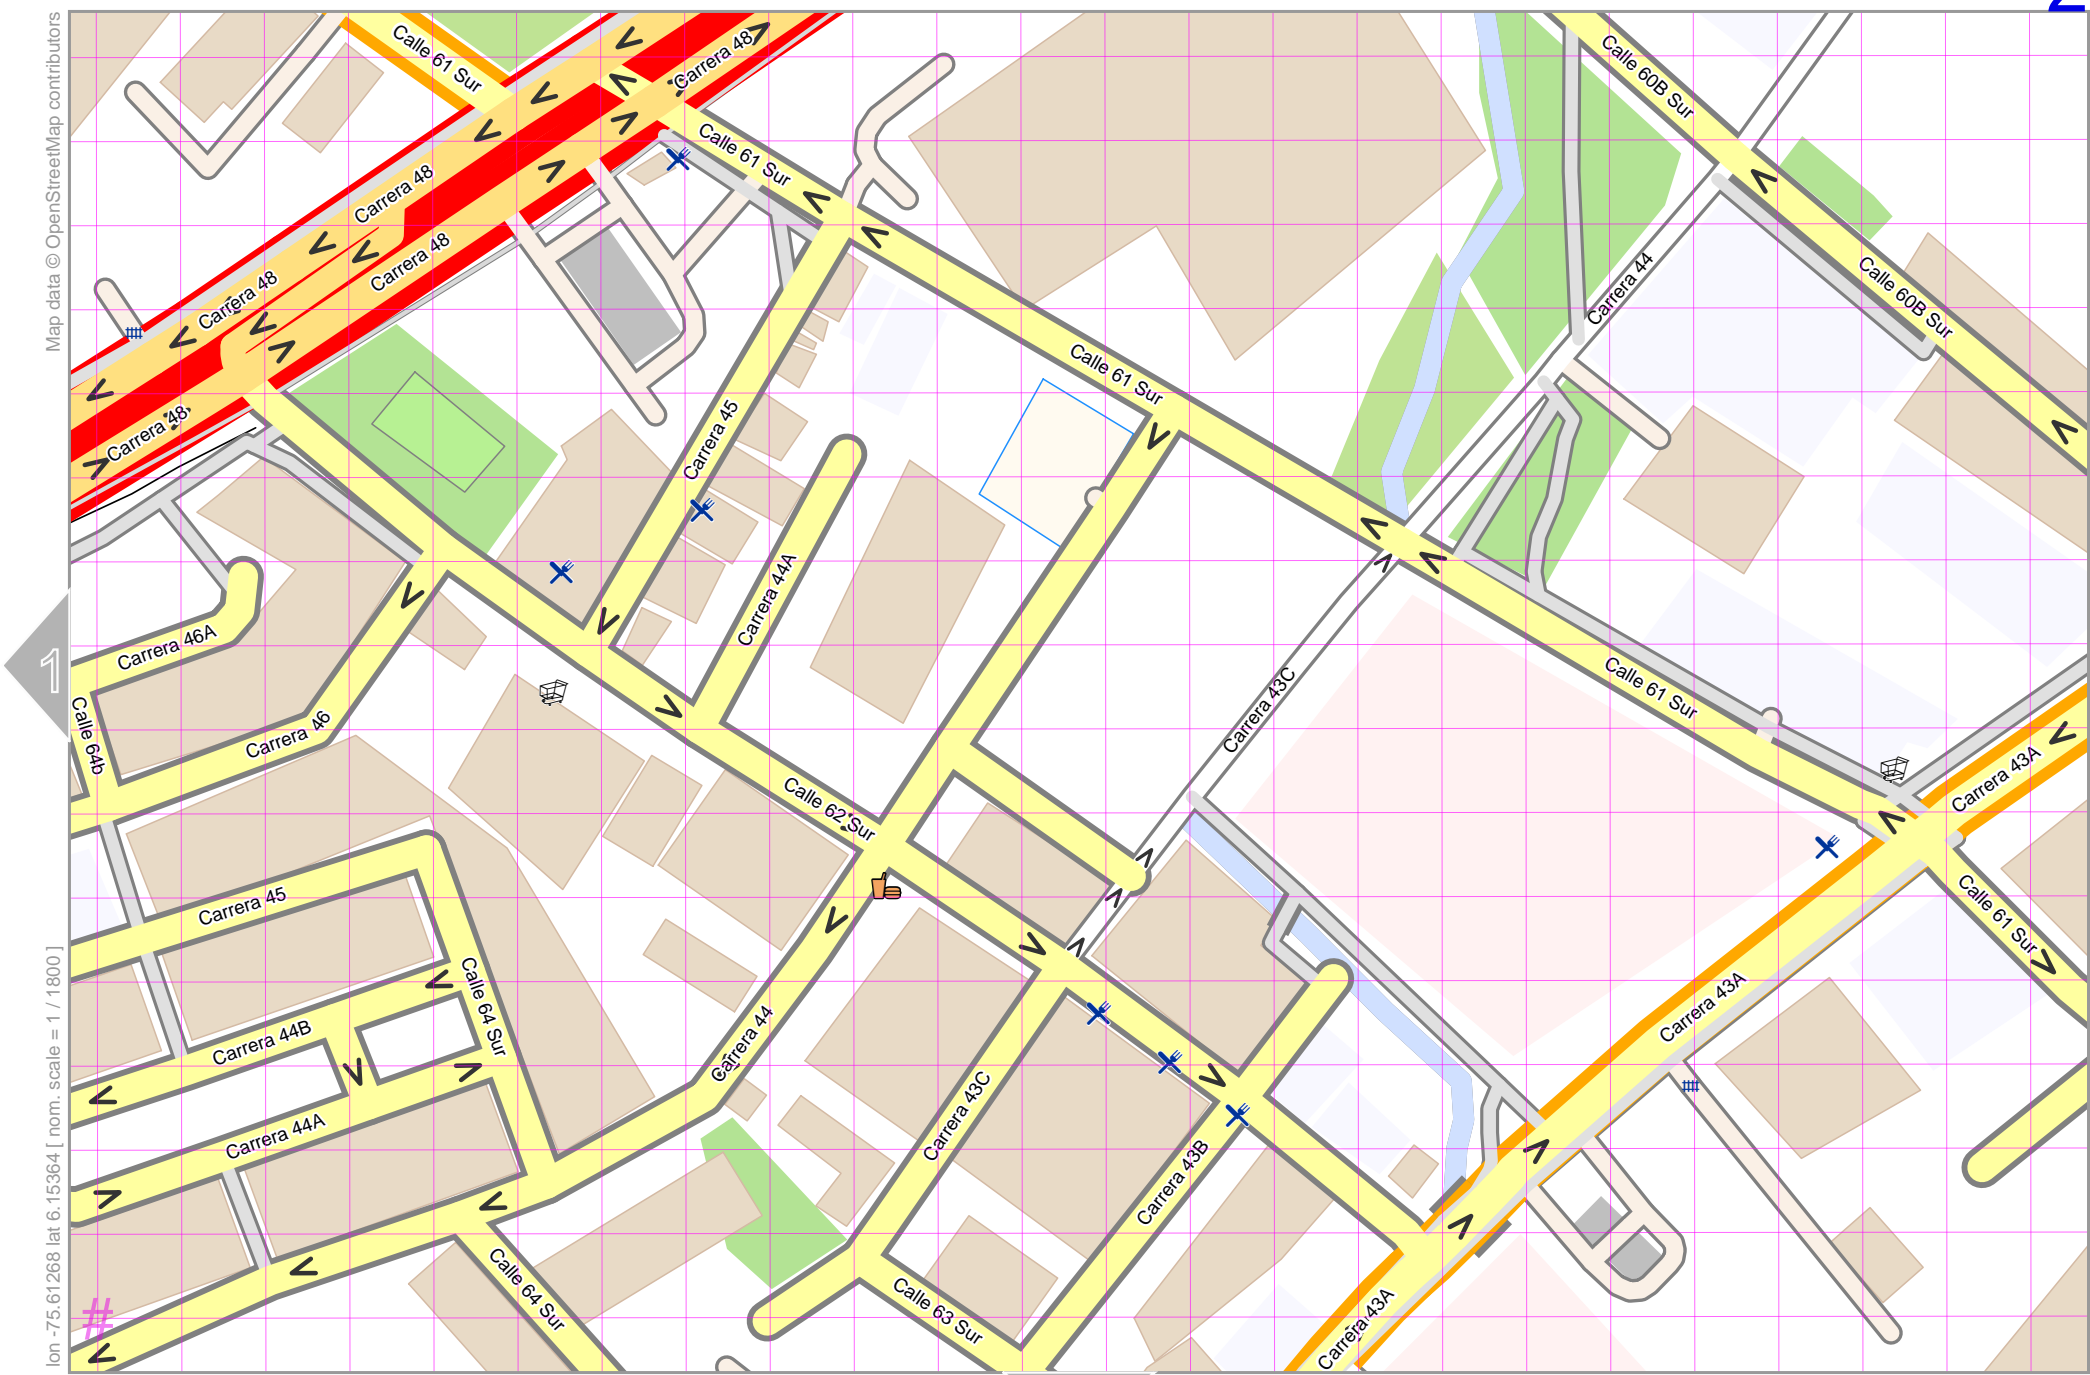

UTM: 18 N easting 431.74 km northing 680.24 km
UTM-Grid-width = 20m

Map data © OpenStreetMap contributors

lon -75.61268 lat 6.15364 [nom. scale = 1 / 1800]

UTM: 18 N easting 432.22 km northing 680.24 km
UTM-Grid-width = 20m

lon -75.60834 lat 6.15657

pdfmap_20240719_131741_-75.612_6.15363_230.pdf

Map data © OpenStreetMap contributors

lon -75.61268 lat 6.15071 [nom. scale = 1 / 1800]

UTM: 18 N easting 432.22 km northing 679.92 km
UTM-Grid-width = 20m

lon -75.60834 lat 6.15364

pdfmap_20240719_131741_-75.612_6.15363_230.pdf