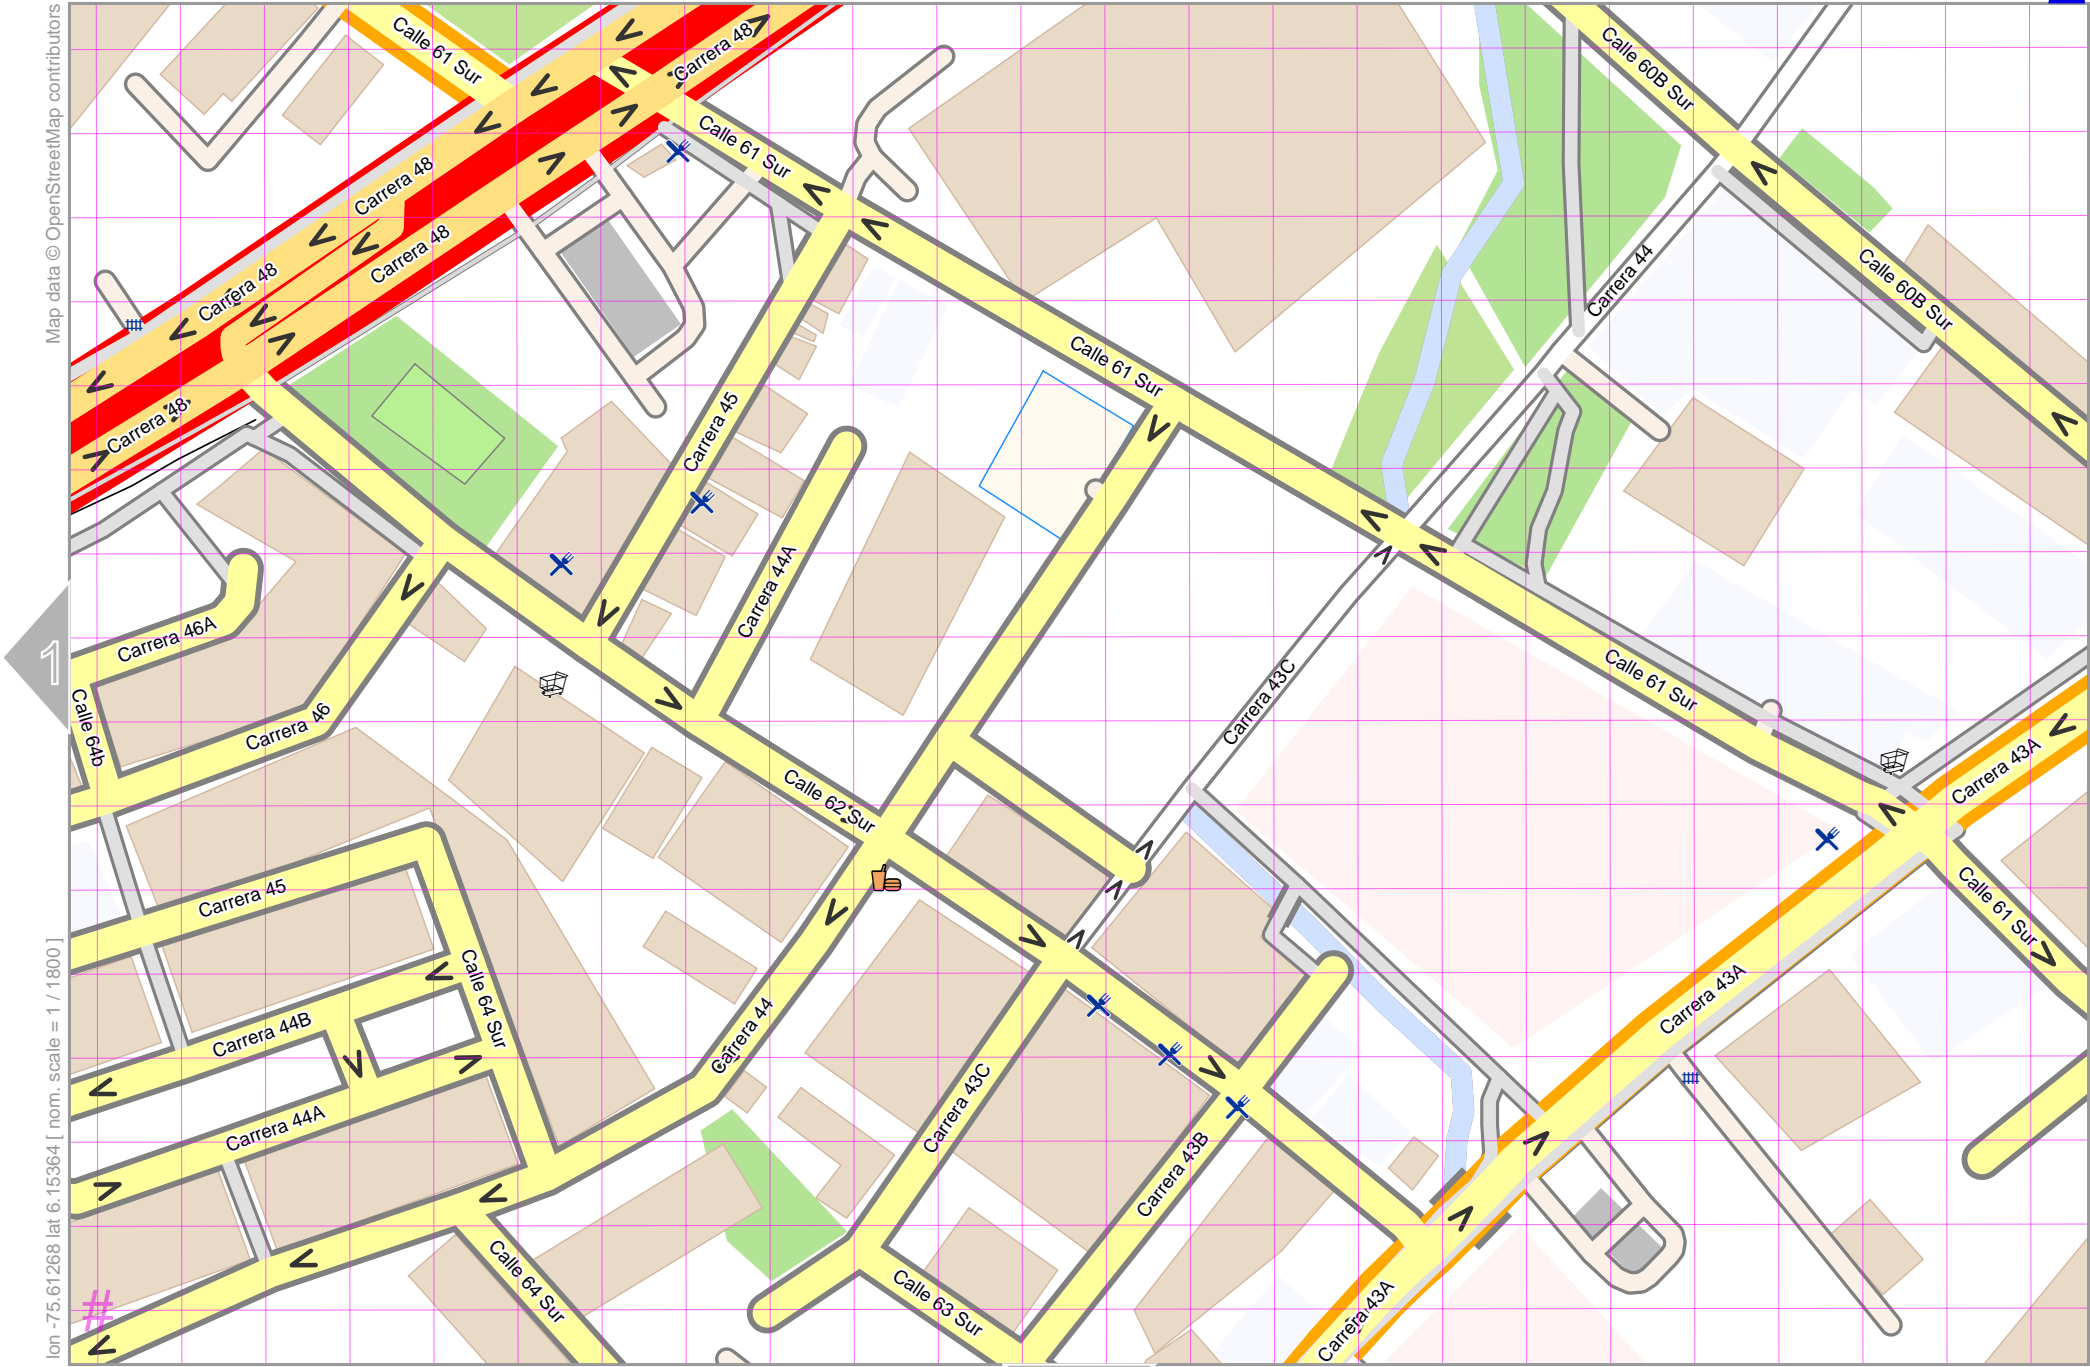

Map data © OpenStreetMap contributors

lon -75.61268 lat 6.15364 [nom. scale = 1 / 1800]

UTM: 18 N easting 432.22 km northing 680.24 km
UTM-Grid-width = 20m

lon -75.60834 lat 6.15657

pdfmap_20240719_131519_-75.612_6.15363_497.pdf

Map data © OpenStreetMap contributors

lon -75.61268 lat 6.15071 [nom. scale = 1 / 1800]

UTM: 18 N easting 432.22 km northing 679.92 km
UTM-Grid-width = 20m

lon -75.60834 lat 6.15364

pdfmap_20240719_131519_-75.612_6.15363_497.pdf