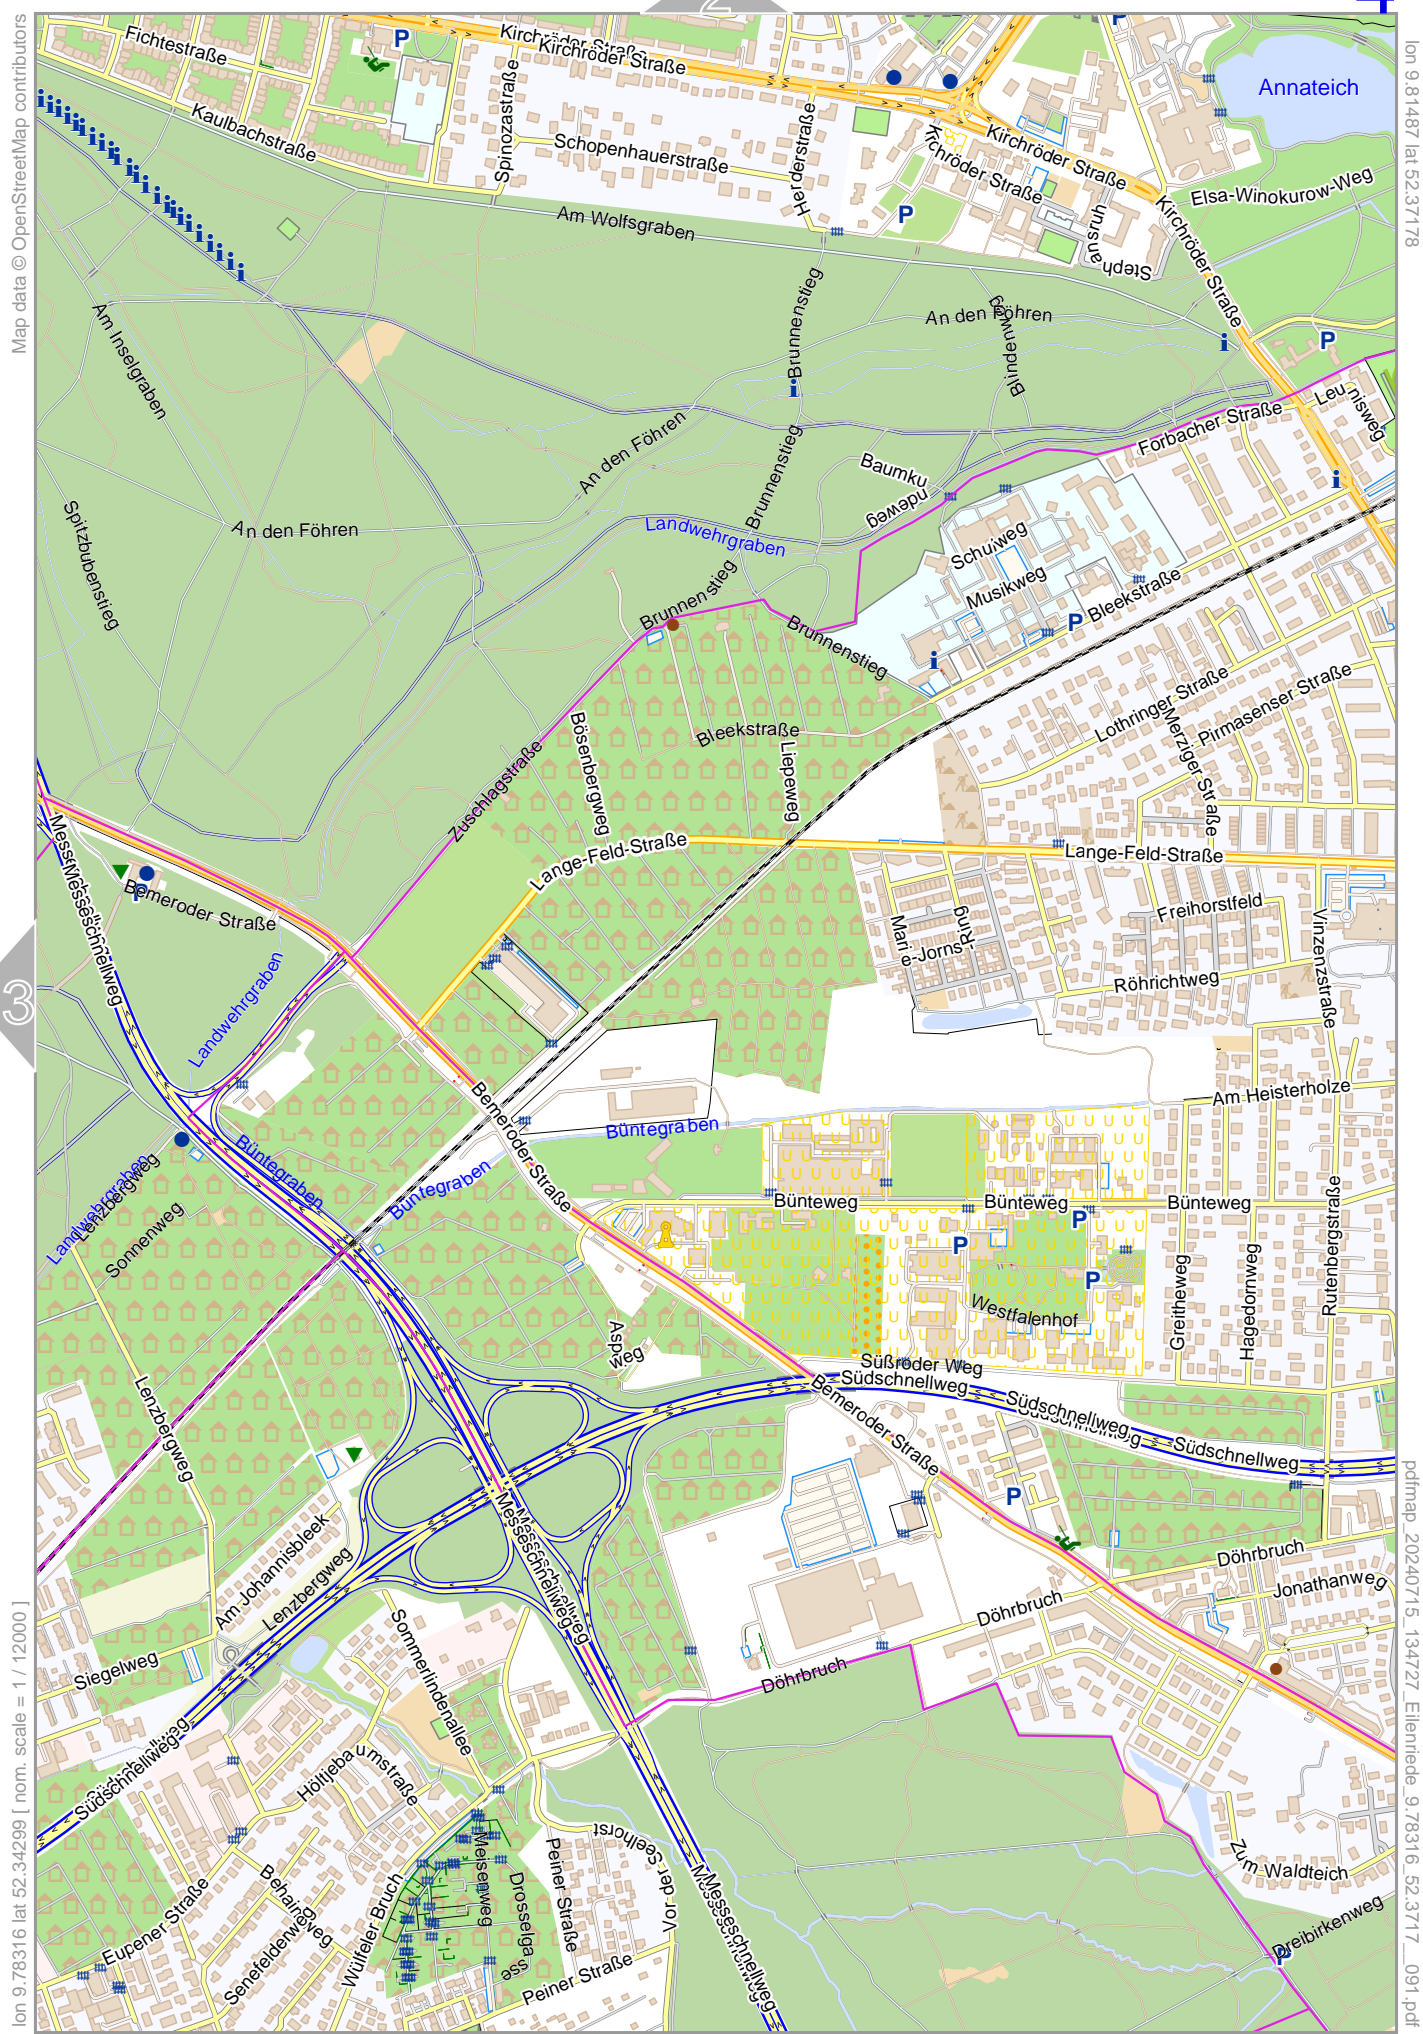

Eilenriede

Map data © OpenStreetMap contributors

lon 9.81487 lat 52.40058

lon 9.78316 lat 52.37178 | nom. scale = 1 / 12000

pdfmap_20240715_134727_Eilenriede_9.78316;52.3717_091.pdf

0 100 m 600 m

Eilenriede

Map data © OpenStreetMap contributors

lon 9.78316 lat 52.37178

lon 9.75145 lat 52.34299 [nom. scale = 1 / 12000]

pdfmap_20240715_134727_Eilenriede_9.78316_52.3717_091.pdf

0 100 m 600 m

Eilenriede

Map data © OpenStreetMap contributors

lon 9.81487 lat 52.37178

lon 9.78316 lat 52.34299 [nom. scale = 1 / 12000]

pdfmap_20240715_134727_Eilenriede_9.78316;52.3717_091.pdf

0 100 m 600 m