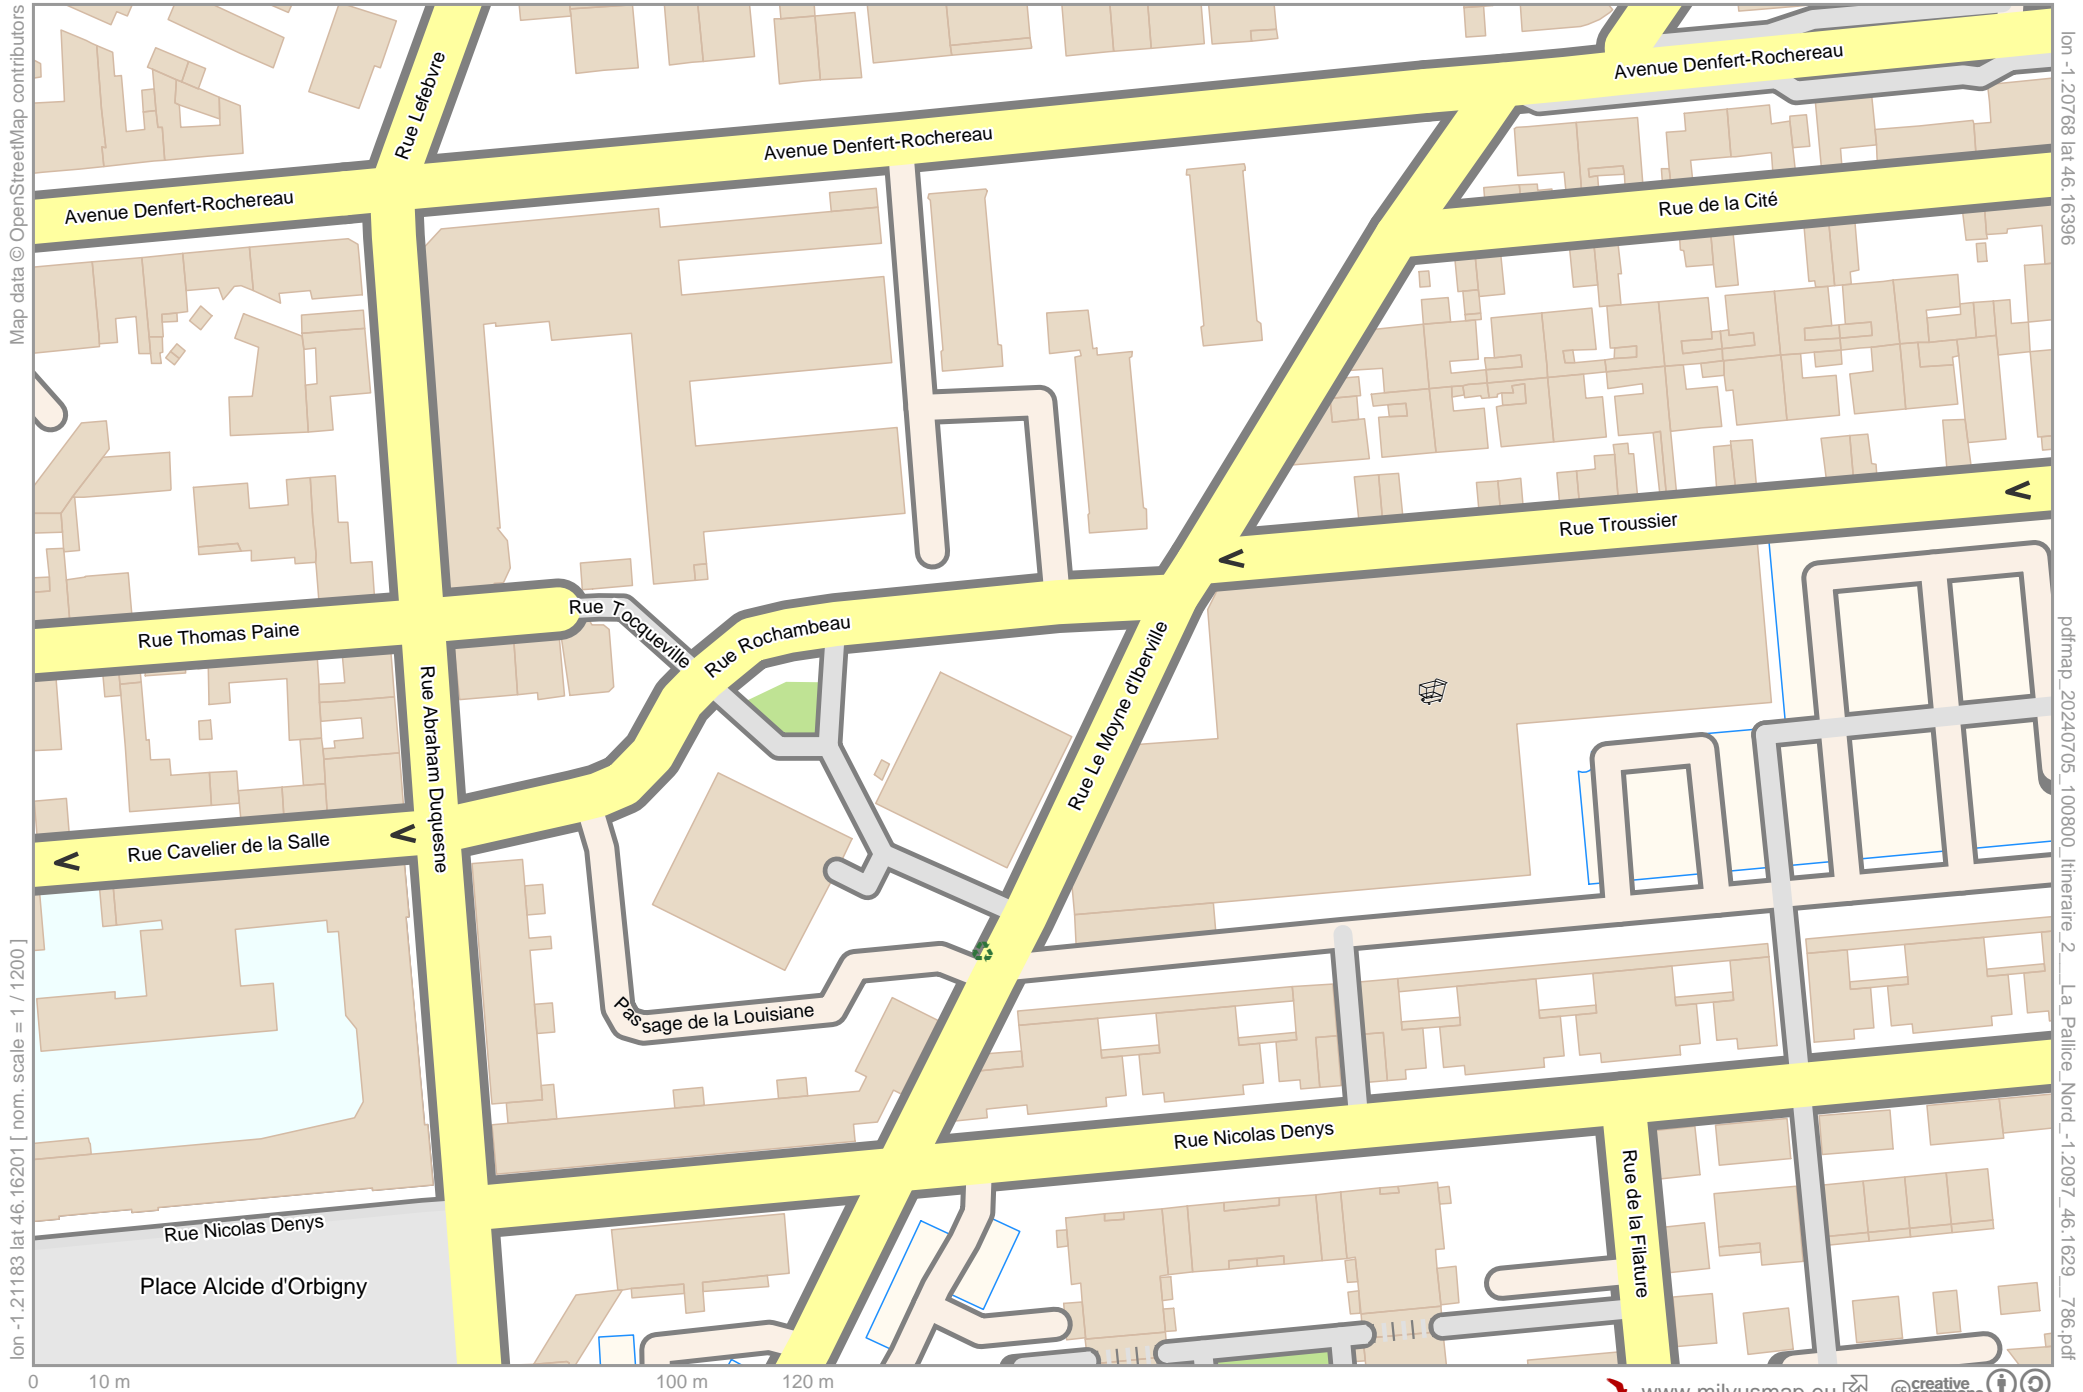

Itinéraire 2 - La Pallice Nord

Map data © OpenStreetMap contributors

lon -1.21183 lat 46.16201 [nom. scale = 1 / 1200]

lon -1.20768 lat 46.16396

pdfmap_20240705_100800_itineraire_2 - La Pallice Nord -1.2097_46.1629_786.pdf

0 10 m 100 m 120 m