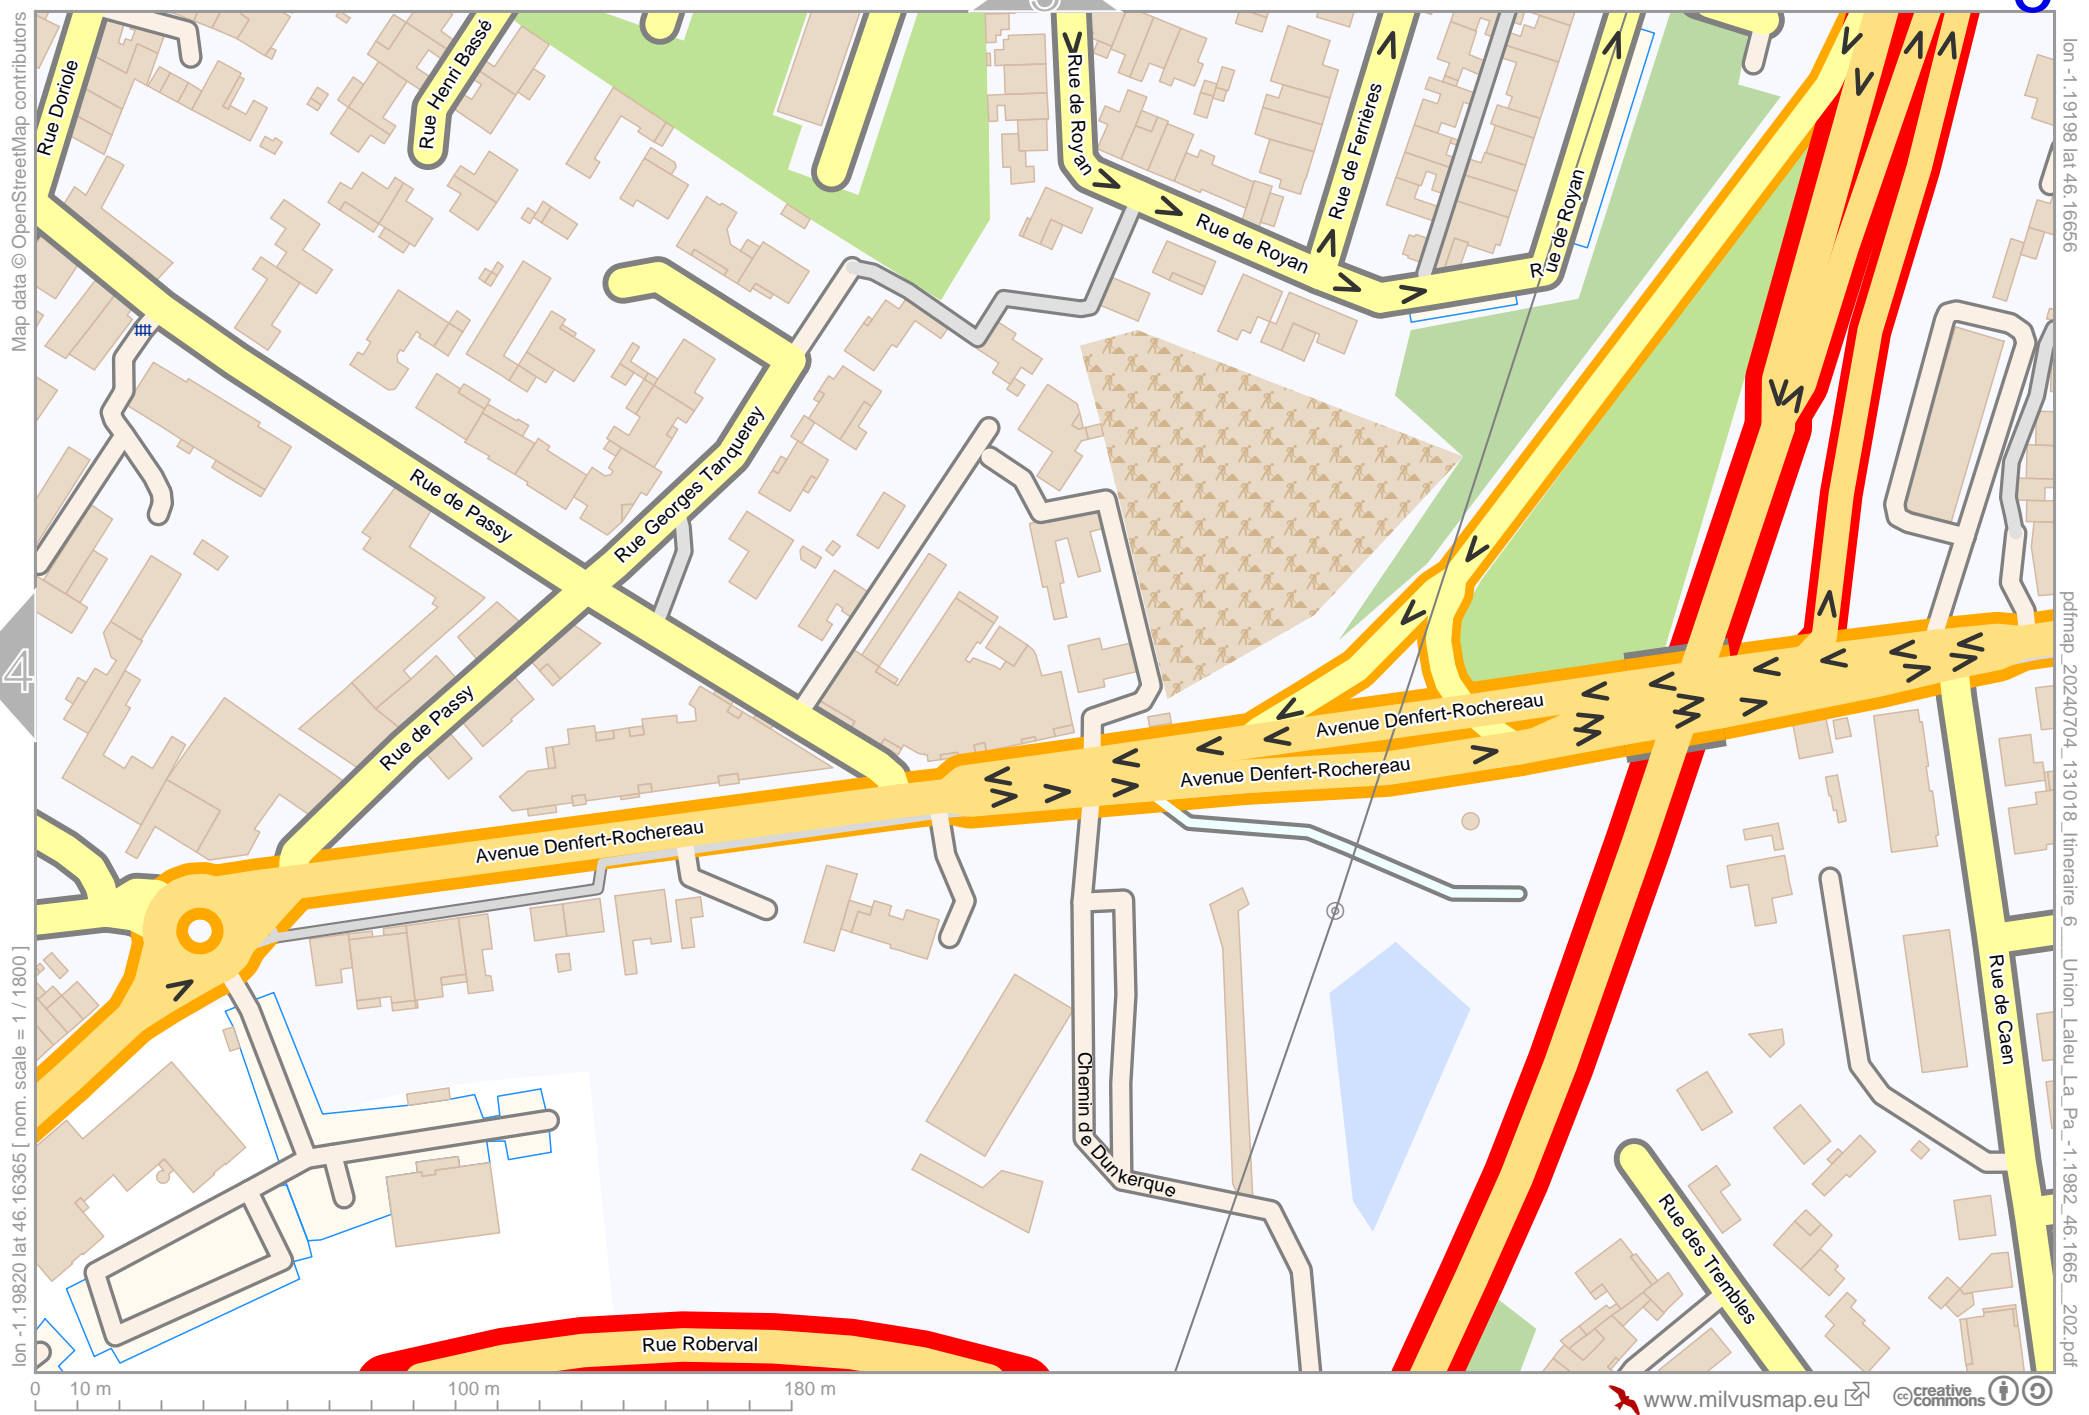

Itinéraire 6 - Union Laleu/La Pa

Map data © OpenStreetMap contributors

lon -1.20442 lat 46.16656 [nom. scale = 1 / 1800]

lon -1.19820 lat 46.16948
 704_131018_Itineraire_6_Union_Laleu_La_Pa_-1.1982_46.1665_202.pdf

Itinéraire 6 - Union Laleu/La Pa

Map data © OpenStreetMap contributors

lon -1.19820 lat 46.16656 [nom. scale = 1 / 1800]

lon -1.19198 lat 46.16948

pdfmap 20240704_131018_ligneaire_6_Union_Laleu_La_Pa_-1.1982_46.1665_202.pdf

Itinéraire 6 - Union Laleu/La Pa

Map data © OpenStreetMap contributors

lon -1.20442 lat 46.16365 [nom. scale = 1 / 1800]

lon -1.19820 lat 46.16656

5

704_131018_ligneaire_6 Union Laleu La Pa -1.1982_46.1665_202.pdf

Itinéraire 6 - Union Laleu/La Pa

lon -1.19198 lat 46.16656 pdfmap_20240704_131018_linaireire_6_Union_Laleu_La_Pa_-1.1982_46.1665_202.pdf