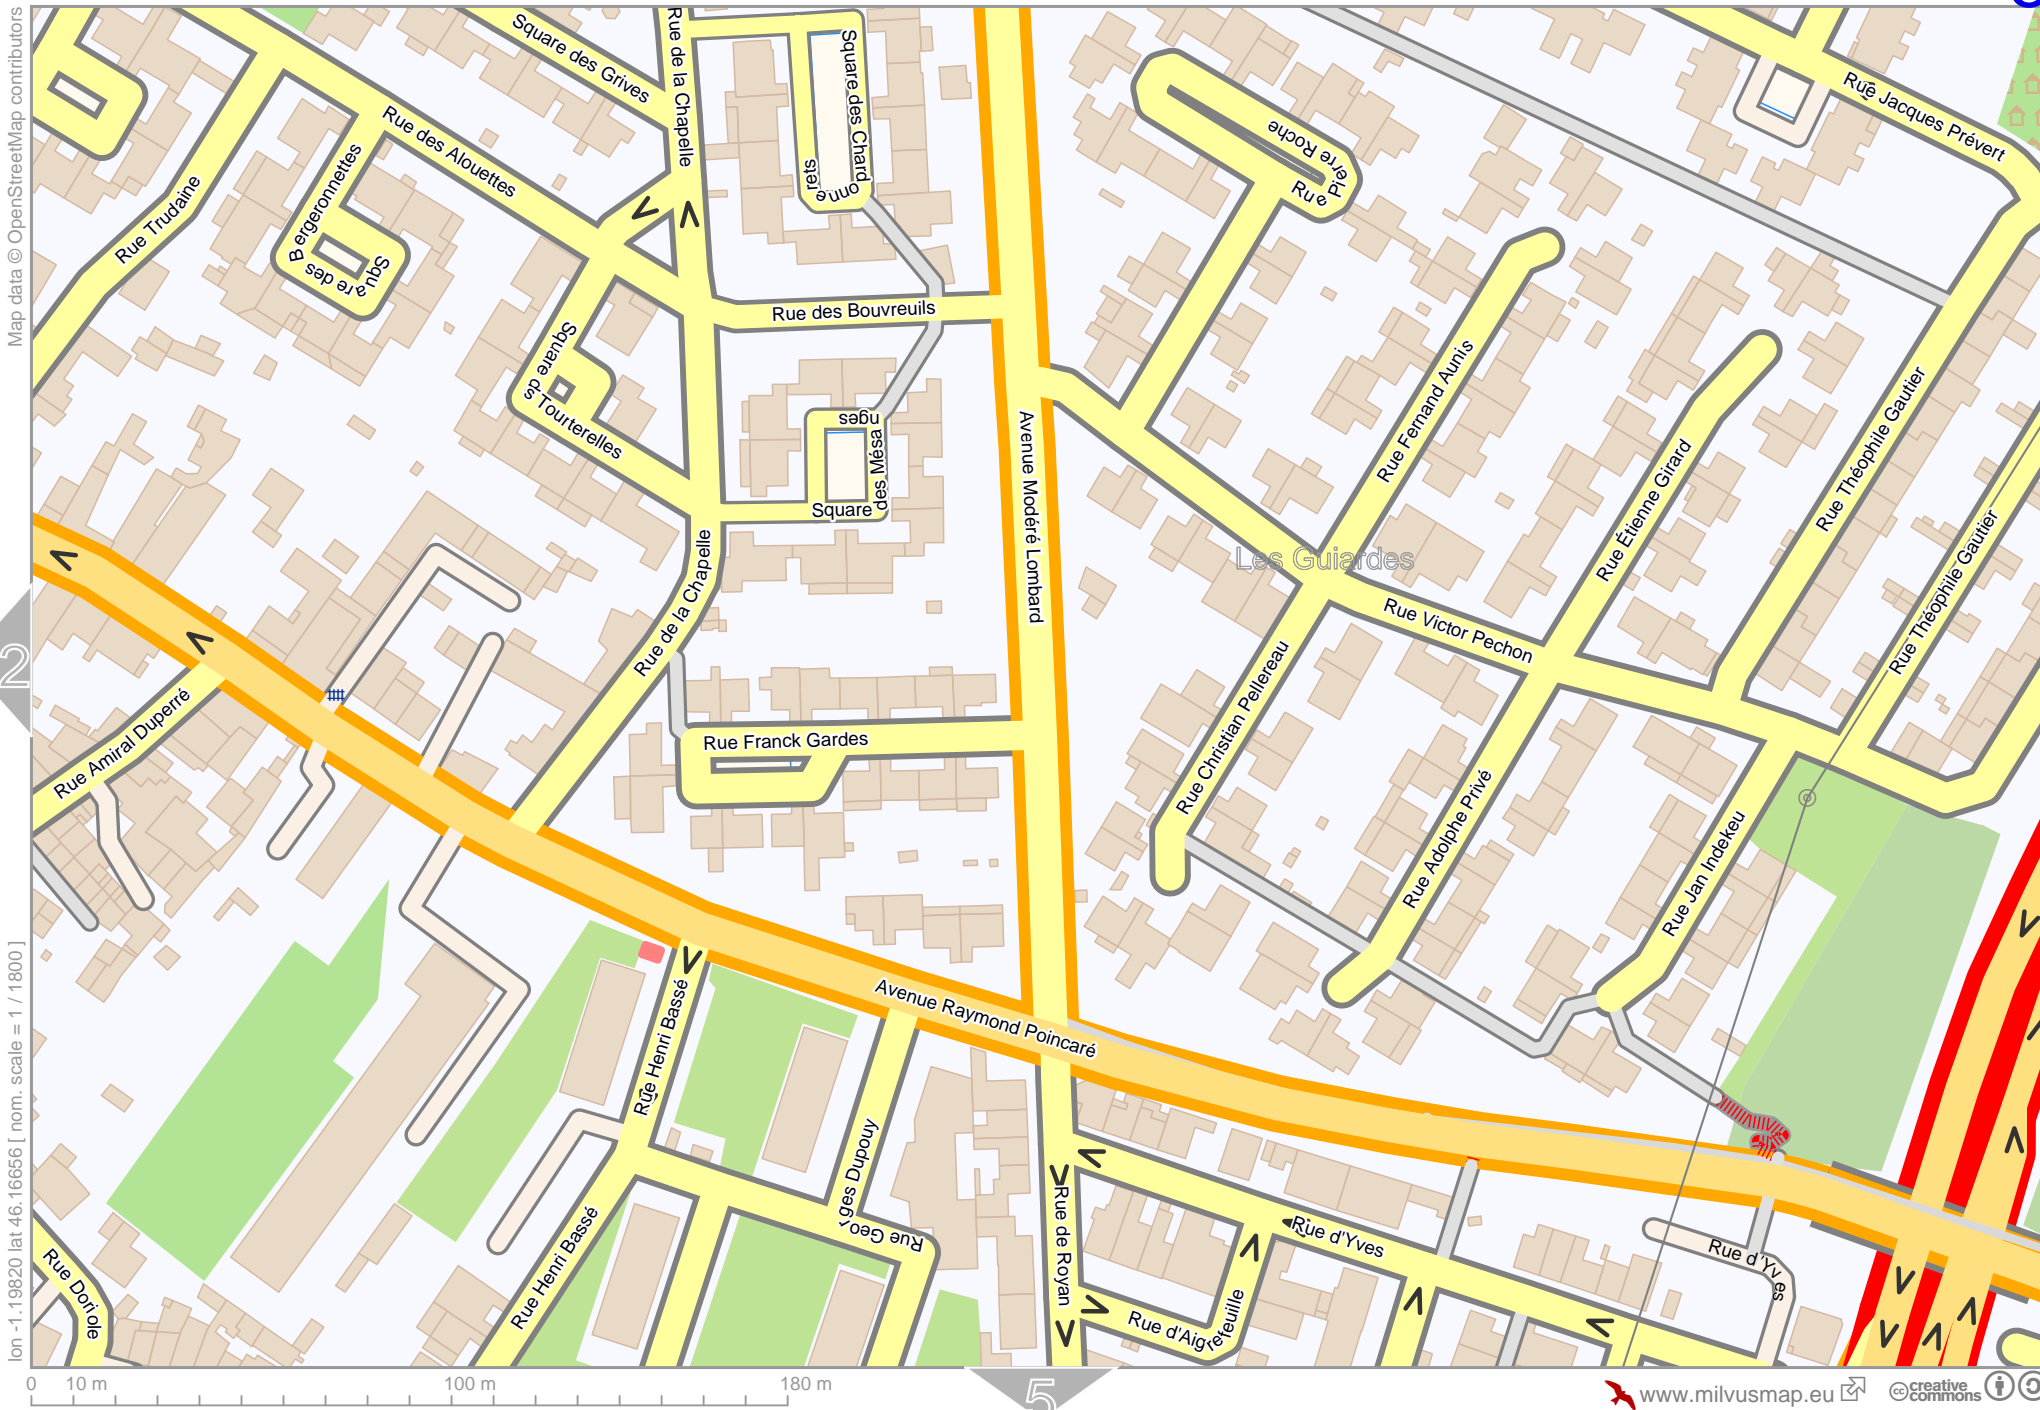

Itinéraire 6 - Union Laleu/La Pa

Map data © OpenStreetMap contributors

lon -1.20442 lat 46.16656 [nom. scale = 1 / 1800]

lon -1.19820 lat 46.16948
 704_131018_Itineraire_6_Union_Laleu_La_Pa_-1.1982_46.1665_202.pdf

Itinéraire 6 - Union Laleu/La Pa

Map data © OpenStreetMap contributors

lon -1.19820 lat 46.16656 [nom. scale = 1 / 1800]

lon -1.19198 lat 46.16948

pdfmap 20240704_131018_ligneaire_6_Union_Laleu_La_Pa_-1.1982_46.1665_202.pdf

Itinéraire 6 - Union Laleu/La Pa

Map data © OpenStreetMap contributors

lon -1.20442 lat 46.16365 [nom. scale = 1 / 1800]

lon -1.19820 lat 46.16656

5

704_131018_ligneaire_6 Union Laleu La Pa -1.1982_46.1665_202.pdf

Itinéraire 6 - Union Laleu/La Pa

lon -1.19198 lat 46.16656 pdfmap_20240704_131018_linaireire_6_Union_Laleu_La_Pa_-1.1982_46.1665_202.pdf