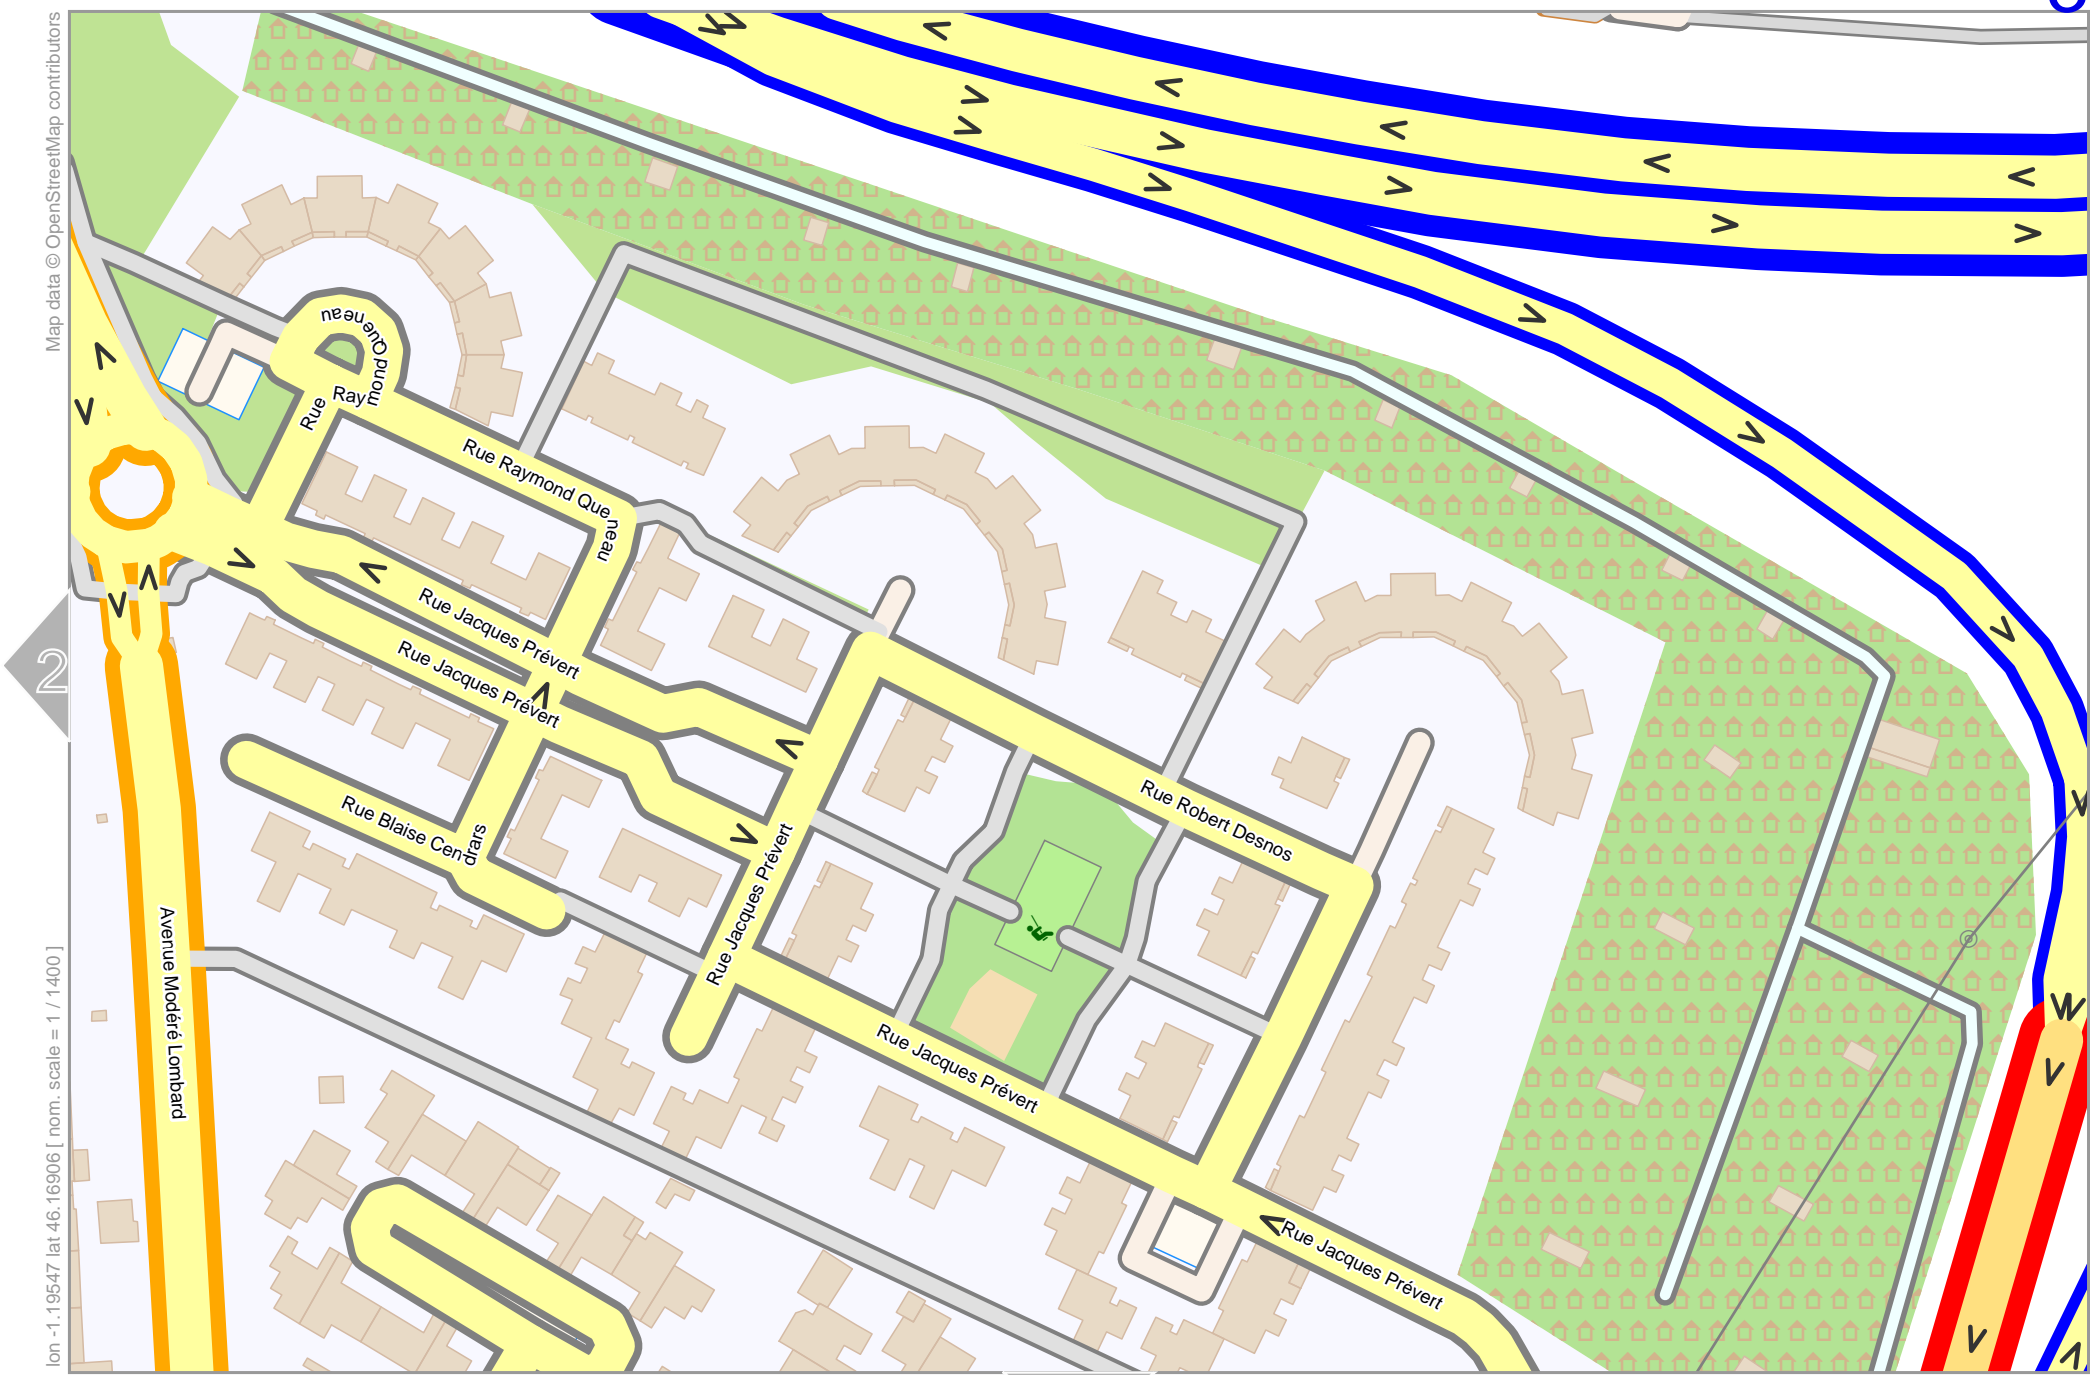

Itinéraire 5 - Laleu Est

Itinéraire 5 - Laleu Est

3 top

Map data © OpenStreetMap contributors

lon -1.19063 lat 46.17133

pdfmap_20240704_125320_literaire_5_Laleu_Est_-1.1954_46.1690_899.pdf

lon -1.19547 lat 46.16906 [nom. scale = 1 / 1400]

2

3

5

Itinéraire 5 - Laleu Est

Map data © OpenStreetMap contributors

lon -1.20031 lat 46.16680 [nom. scale = 1 / 1400]

lon -1.19547 lat 46.16906
no. 20240704_125320_itineraire_5_Laleu_Est_-1.1954_46.1690_899.pdf

Itinéraire 5 - Laleu Est

Map data © OpenStreetMap contributors

lon -1.19547 lat 46.16680 [nom. scale = 1 / 1400]

0 10 m 100 m 140 m

Les Guiardes

3

5

4

lon -1.19063 lat 46.16906

pdfmap_20240704_125320_itineraire_5_Laleu_Est_-1.1954_46.1690_899.pdf