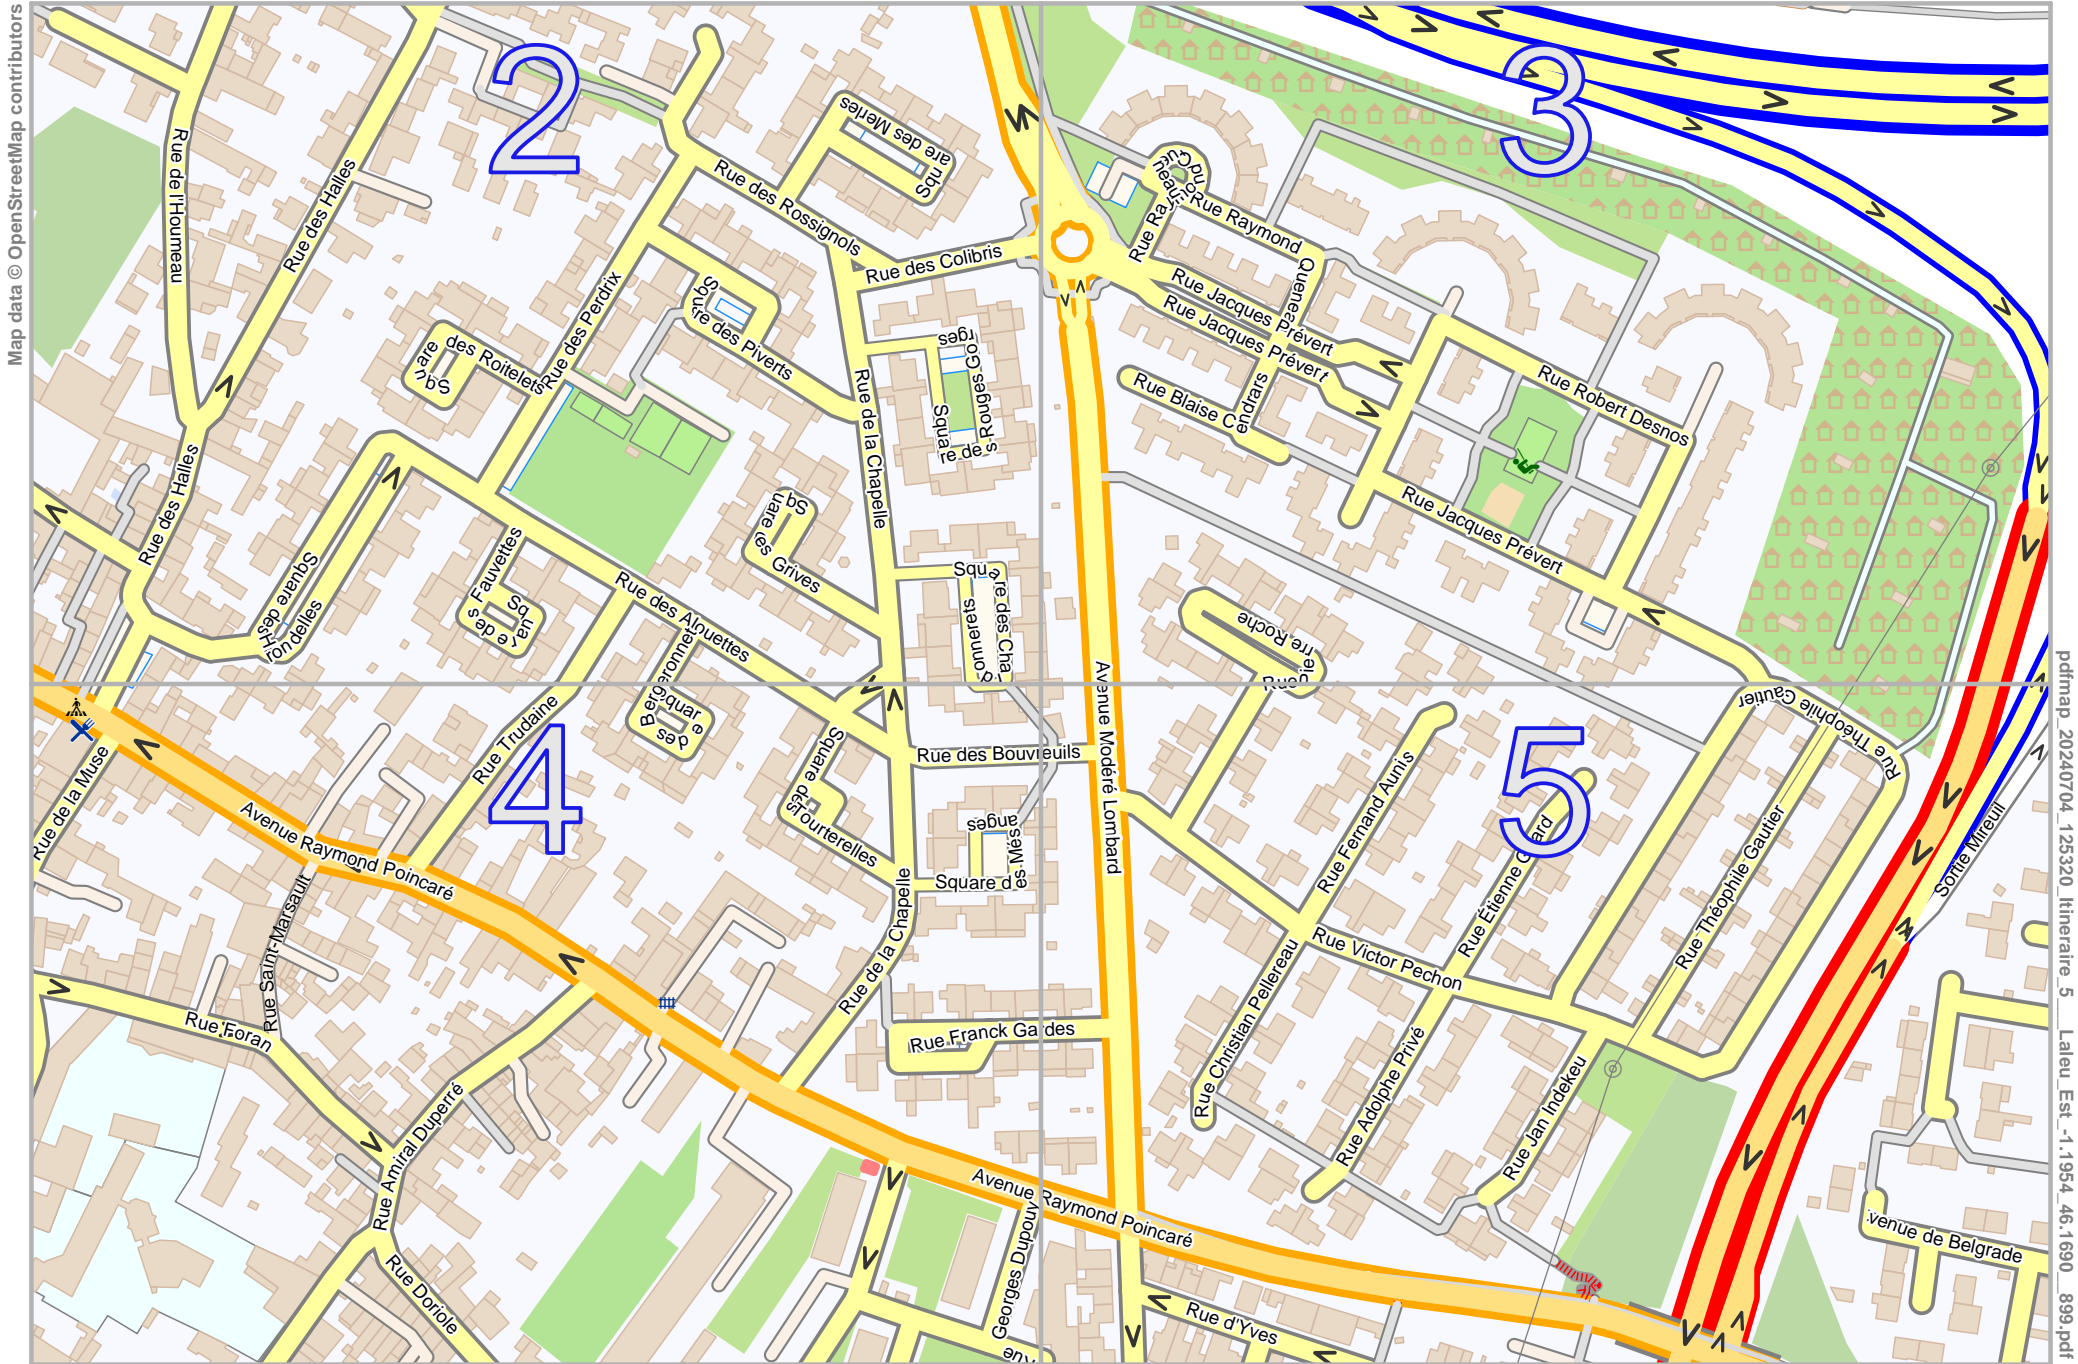

Itinéraire 5 - Laleu Est

lon -1.19063 lat 46.17133

Map data © OpenStreetMap contributors

pdfmap 2024/07/04 12:53:20 Itineraire 5 Laleu Est -1.1954 46.1690 899.pdf

lon -1.20031 lat 46.16680
[nom. scale = 1 / 2800]

2

3

5

Itinéraire 5 - Laleu Est

Map data © OpenStreetMap contributors

lon -1.20031 lat 46.16680 [nom. scale = 1 / 1400]

lon -1.19547 lat 46.16906
no. 20240704_125320_itineraire_5_Laleu_Est_-1.1954_46.1690_899.pdf

Itinéraire 5 - Laleu Est

Map data © OpenStreetMap contributors

lon -1.19547 lat 46.16680 [nom. scale = 1 / 1400]

0 10 m 100 m 140 m

Les Guiardes

3

5

4

lon -1.19063 lat 46.16906

pdfmap_20240704_125320_itineraire_5_Laleu_Est_-1.1954_46.1690_899.pdf