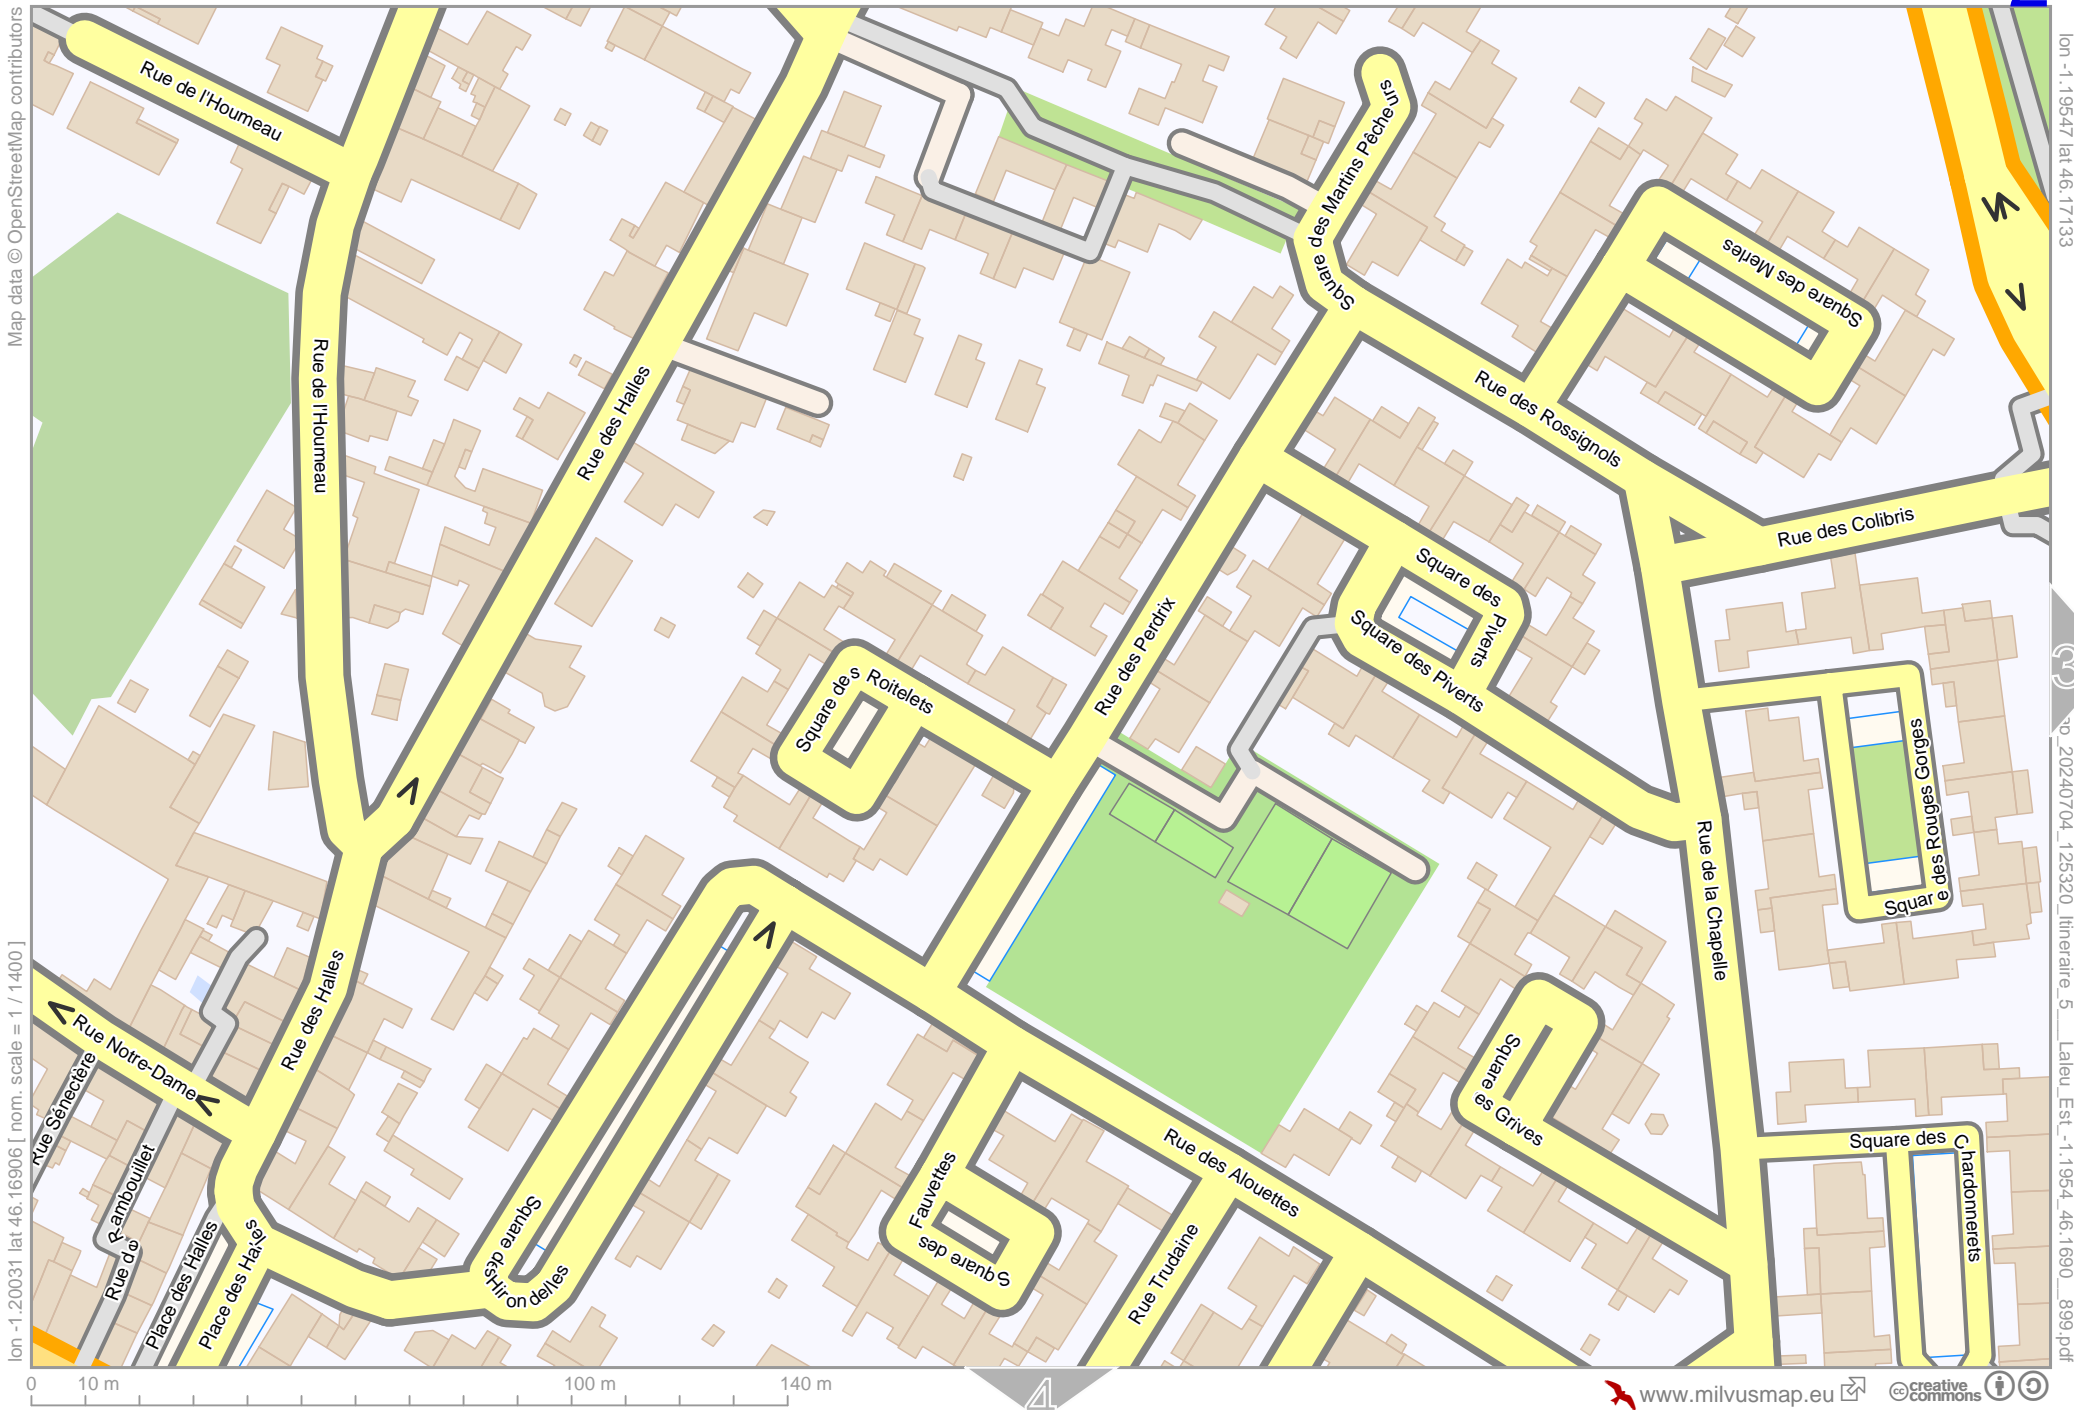

Itinéraire 5 - Laleu Est