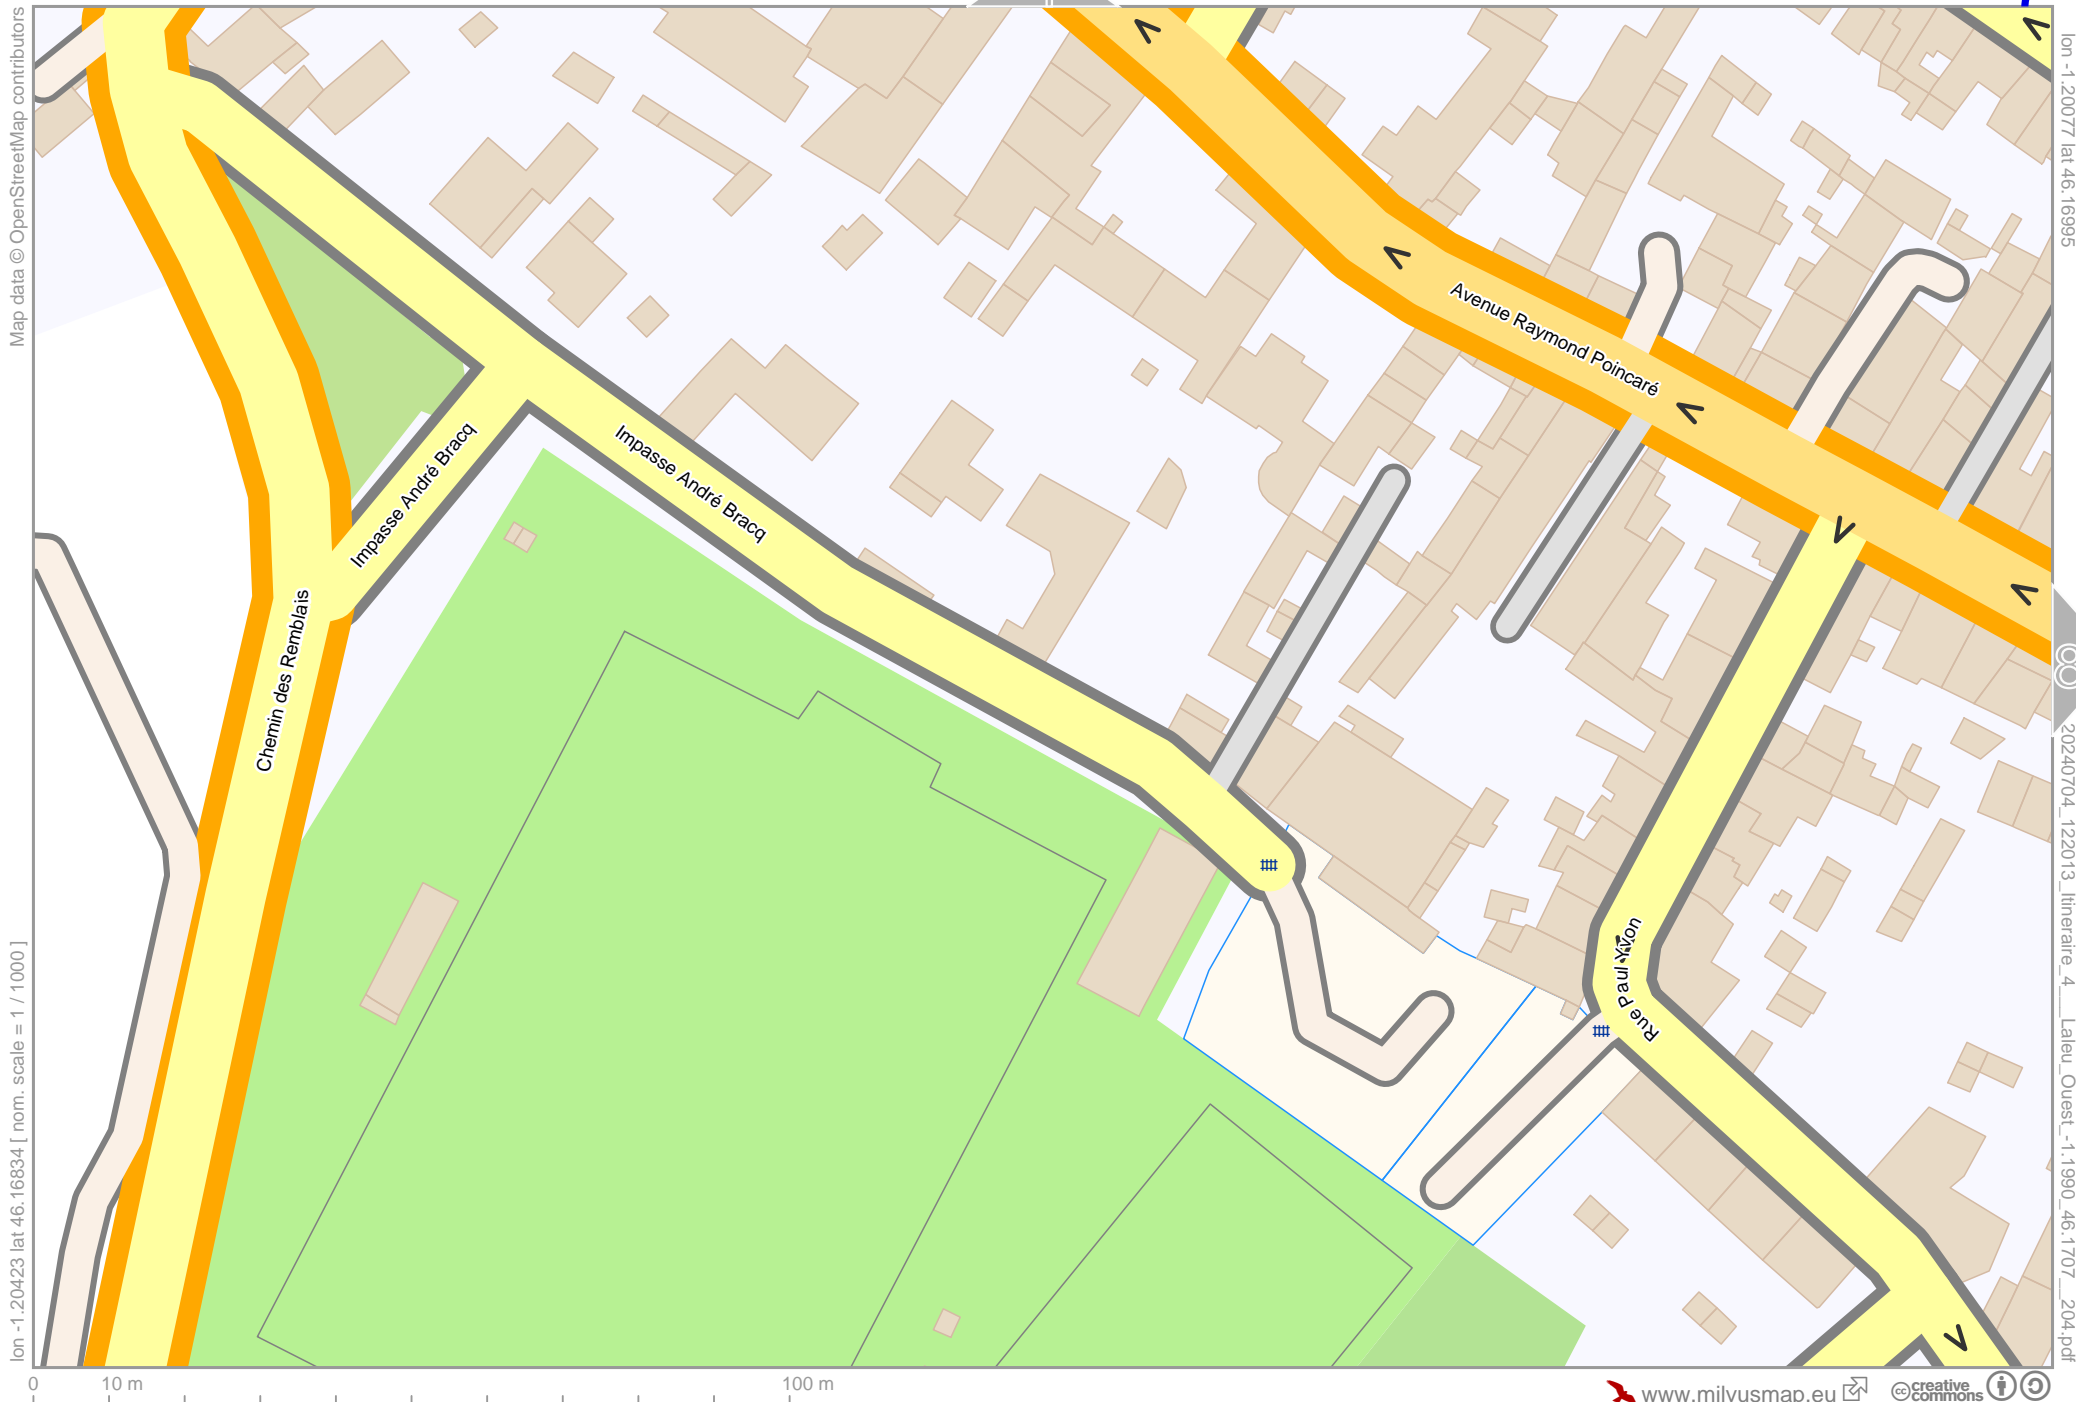

Itinéraire 4 - Laleu Ouest

Itinéraire 4 - Laleu Ouest

Map data © OpenStreetMap contributors

lon -1.20077 lat 46.16995 [nom. scale = 1 / 1000]

0 10 m 100 m

lon -1.19731 lat 46.17157

20240704_122013_linaireire_4_Laleu_Ouest_-1.1990_46.1707_204.pdf

Itinéraire 4 - Laleu Ouest

Map data © OpenStreetMap contributors

lon -1.19731 lat 46.16995 [nom. scale = 1 / 1000]

lon -1.19386 lat 46.17157

pdfmap_20240704_122013_itineraire_4_Laleu_Ouest_-1.1990_46.1707_204.pdf

Itinéraire 4 - Laleu Ouest

lon -1.20423 lat 46.16834 [nom. scale = 1 / 1000]

Map data © OpenStreetMap contributors

lon -1.20077 lat 46.16995
20240704_122013_literaire_4_Laleu_Ouest_-1.1990_46.1707_204.pdf

4

7

Itinéraire 4 - Laleu Ouest

Map data © OpenStreetMap contributors

lon -1.20077 lat 46.16834 [nom. scale = 1 / 1000]

lon -1.19731 lat 46.16995

20240704_122013_linaireire_4_Laleu_Ouest_-1.1990_46.1707_204.pdf