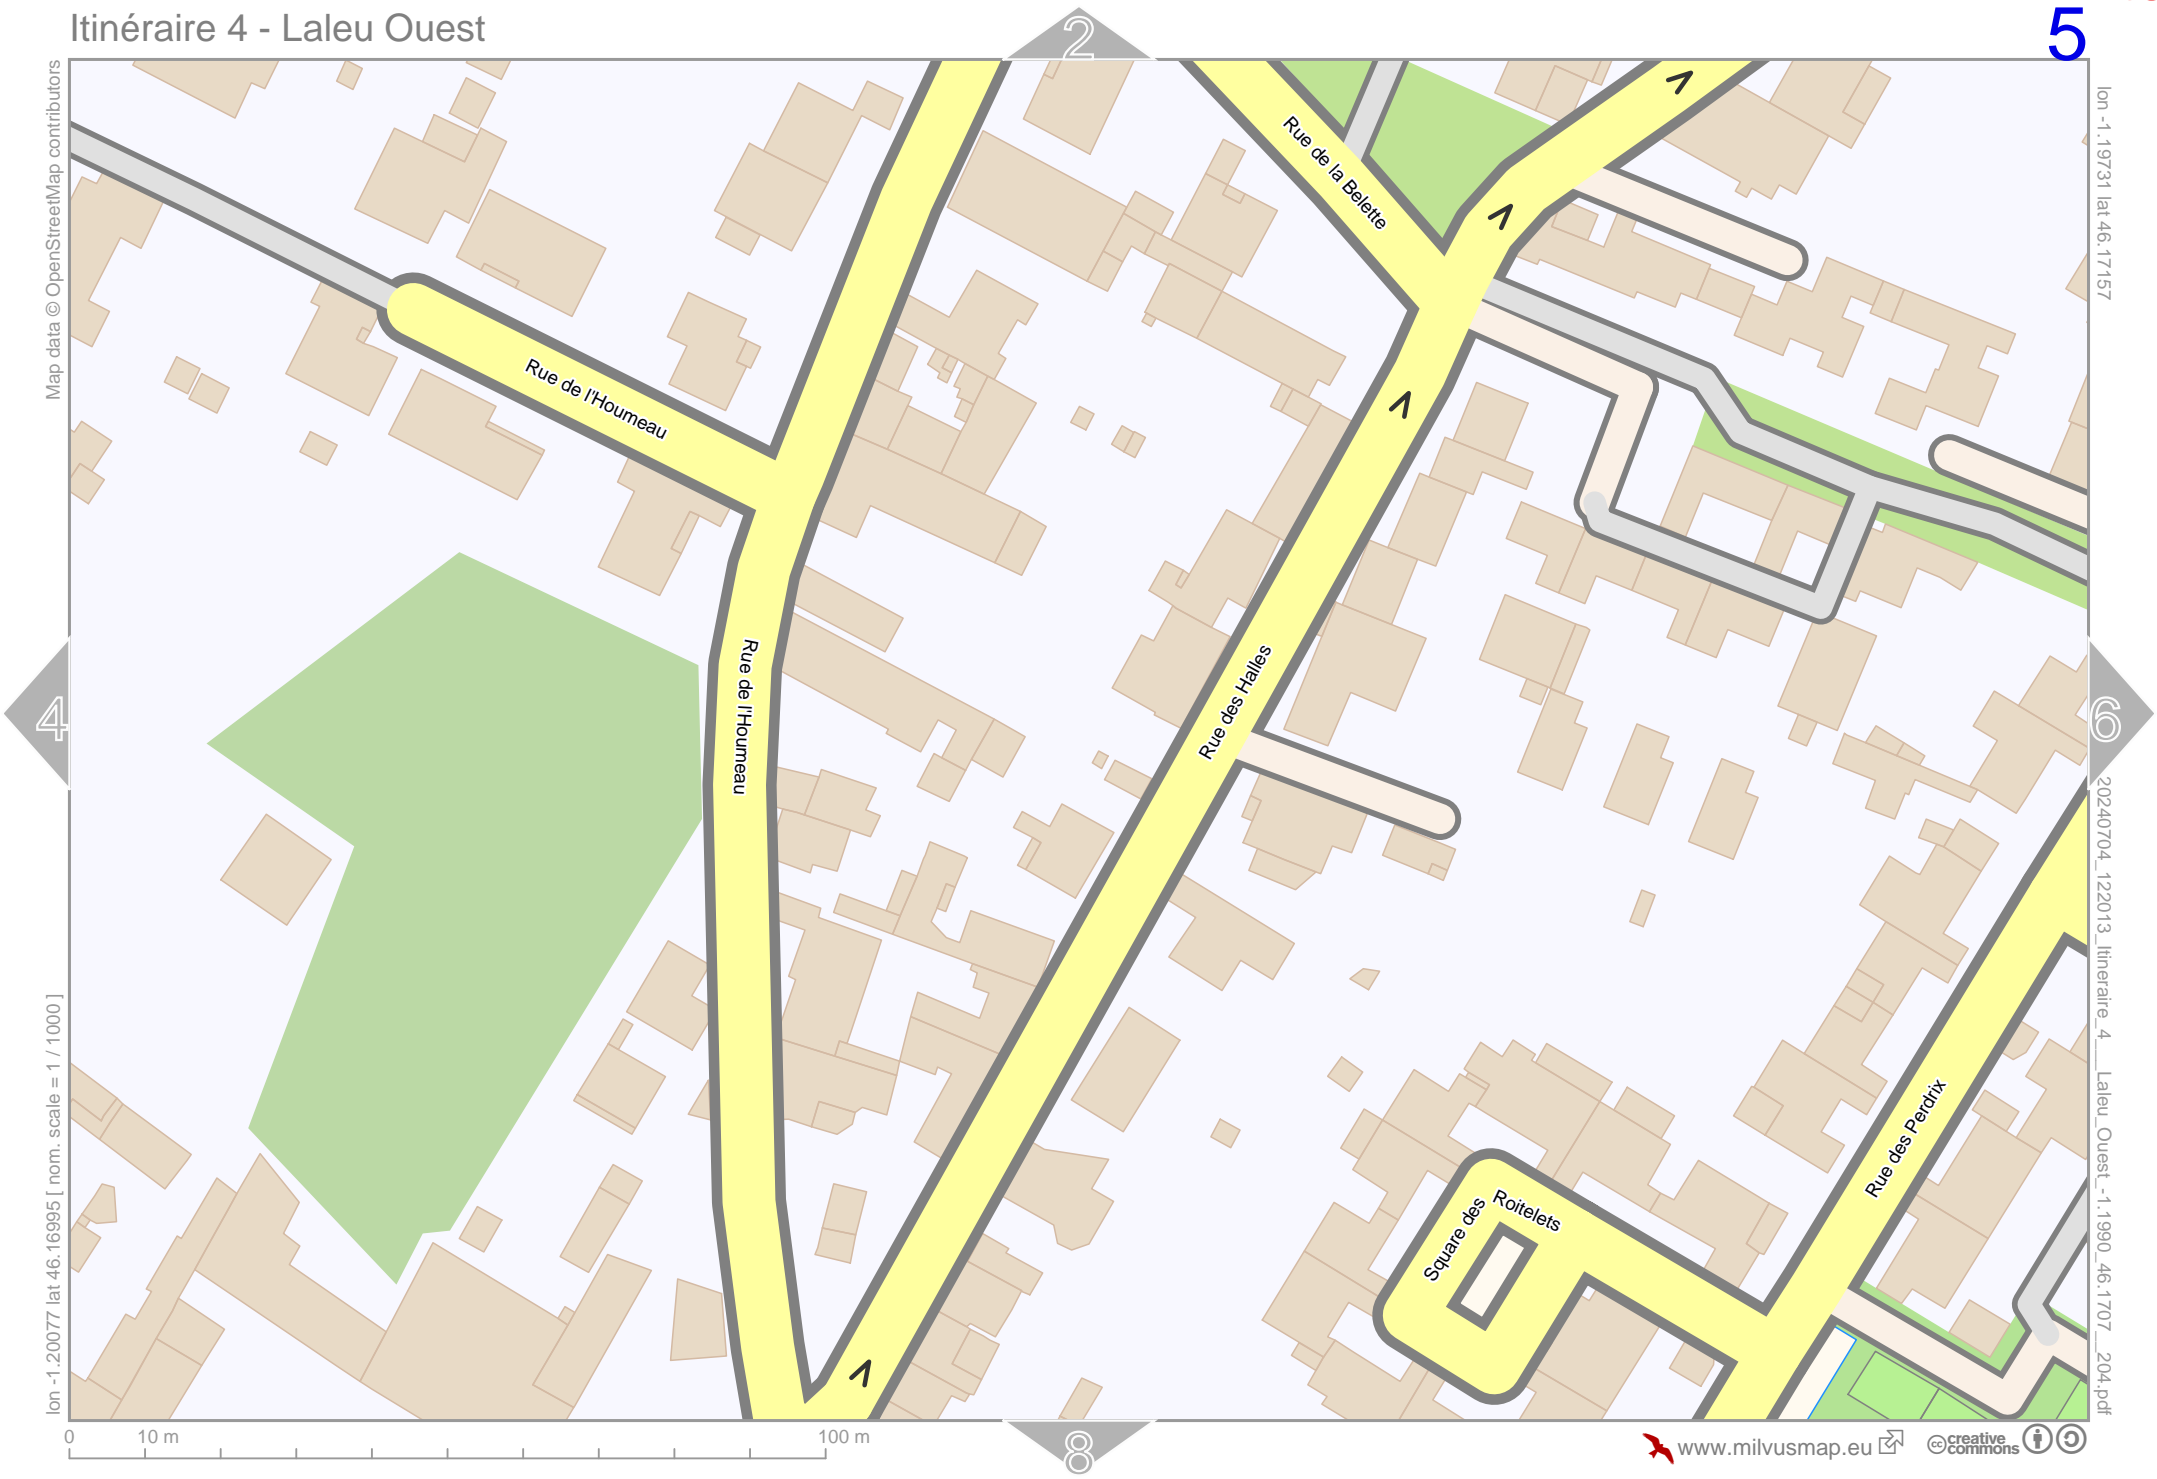

Itinéraire 4 - Laleu Ouest

Itinéraire 4 - Laleu Ouest

Map data © OpenStreetMap contributors

lon -1.20077 lat 46.16995 [nom. scale = 1 / 1000]

0 10 m 100 m

lon -1.19731 lat 46.17157

20240704_122013_linaireire_4_Laleu_Ouest_-1.1990_46.1707_204.pdf

Itinéraire 4 - Laleu Ouest

Map data © OpenStreetMap contributors

lon -1.19731 lat 46.16995 [nom. scale = 1 / 1000]

lon -1.19386 lat 46.17157

pdfmap_20240704_122013_itineraire_4_Laleu_Ouest_-1.1990_46.1707_204.pdf

4

7

Itinéraire 4 - Laleu Ouest

Map data © OpenStreetMap contributors

lon -1.20077 lat 46.16834 [nom. scale = 1 / 1000]

lon -1.19731 lat 46.16995

20240704_122013_linaireire_4_Laleu_Ouest_-1.1990_46.1707_204.pdf

7

5

Itinéraire 4 - Laleu Ouest

Map data © OpenStreetMap contributors

lon -1.19731 lat 46.16834 [nom. scale = 1 / 1000]

lon -1.19386 lat 46.16995

pdfmap_20240704_122013_literaire_4_Laleu_Ouest_-1.1990_46.1707_204.pdf