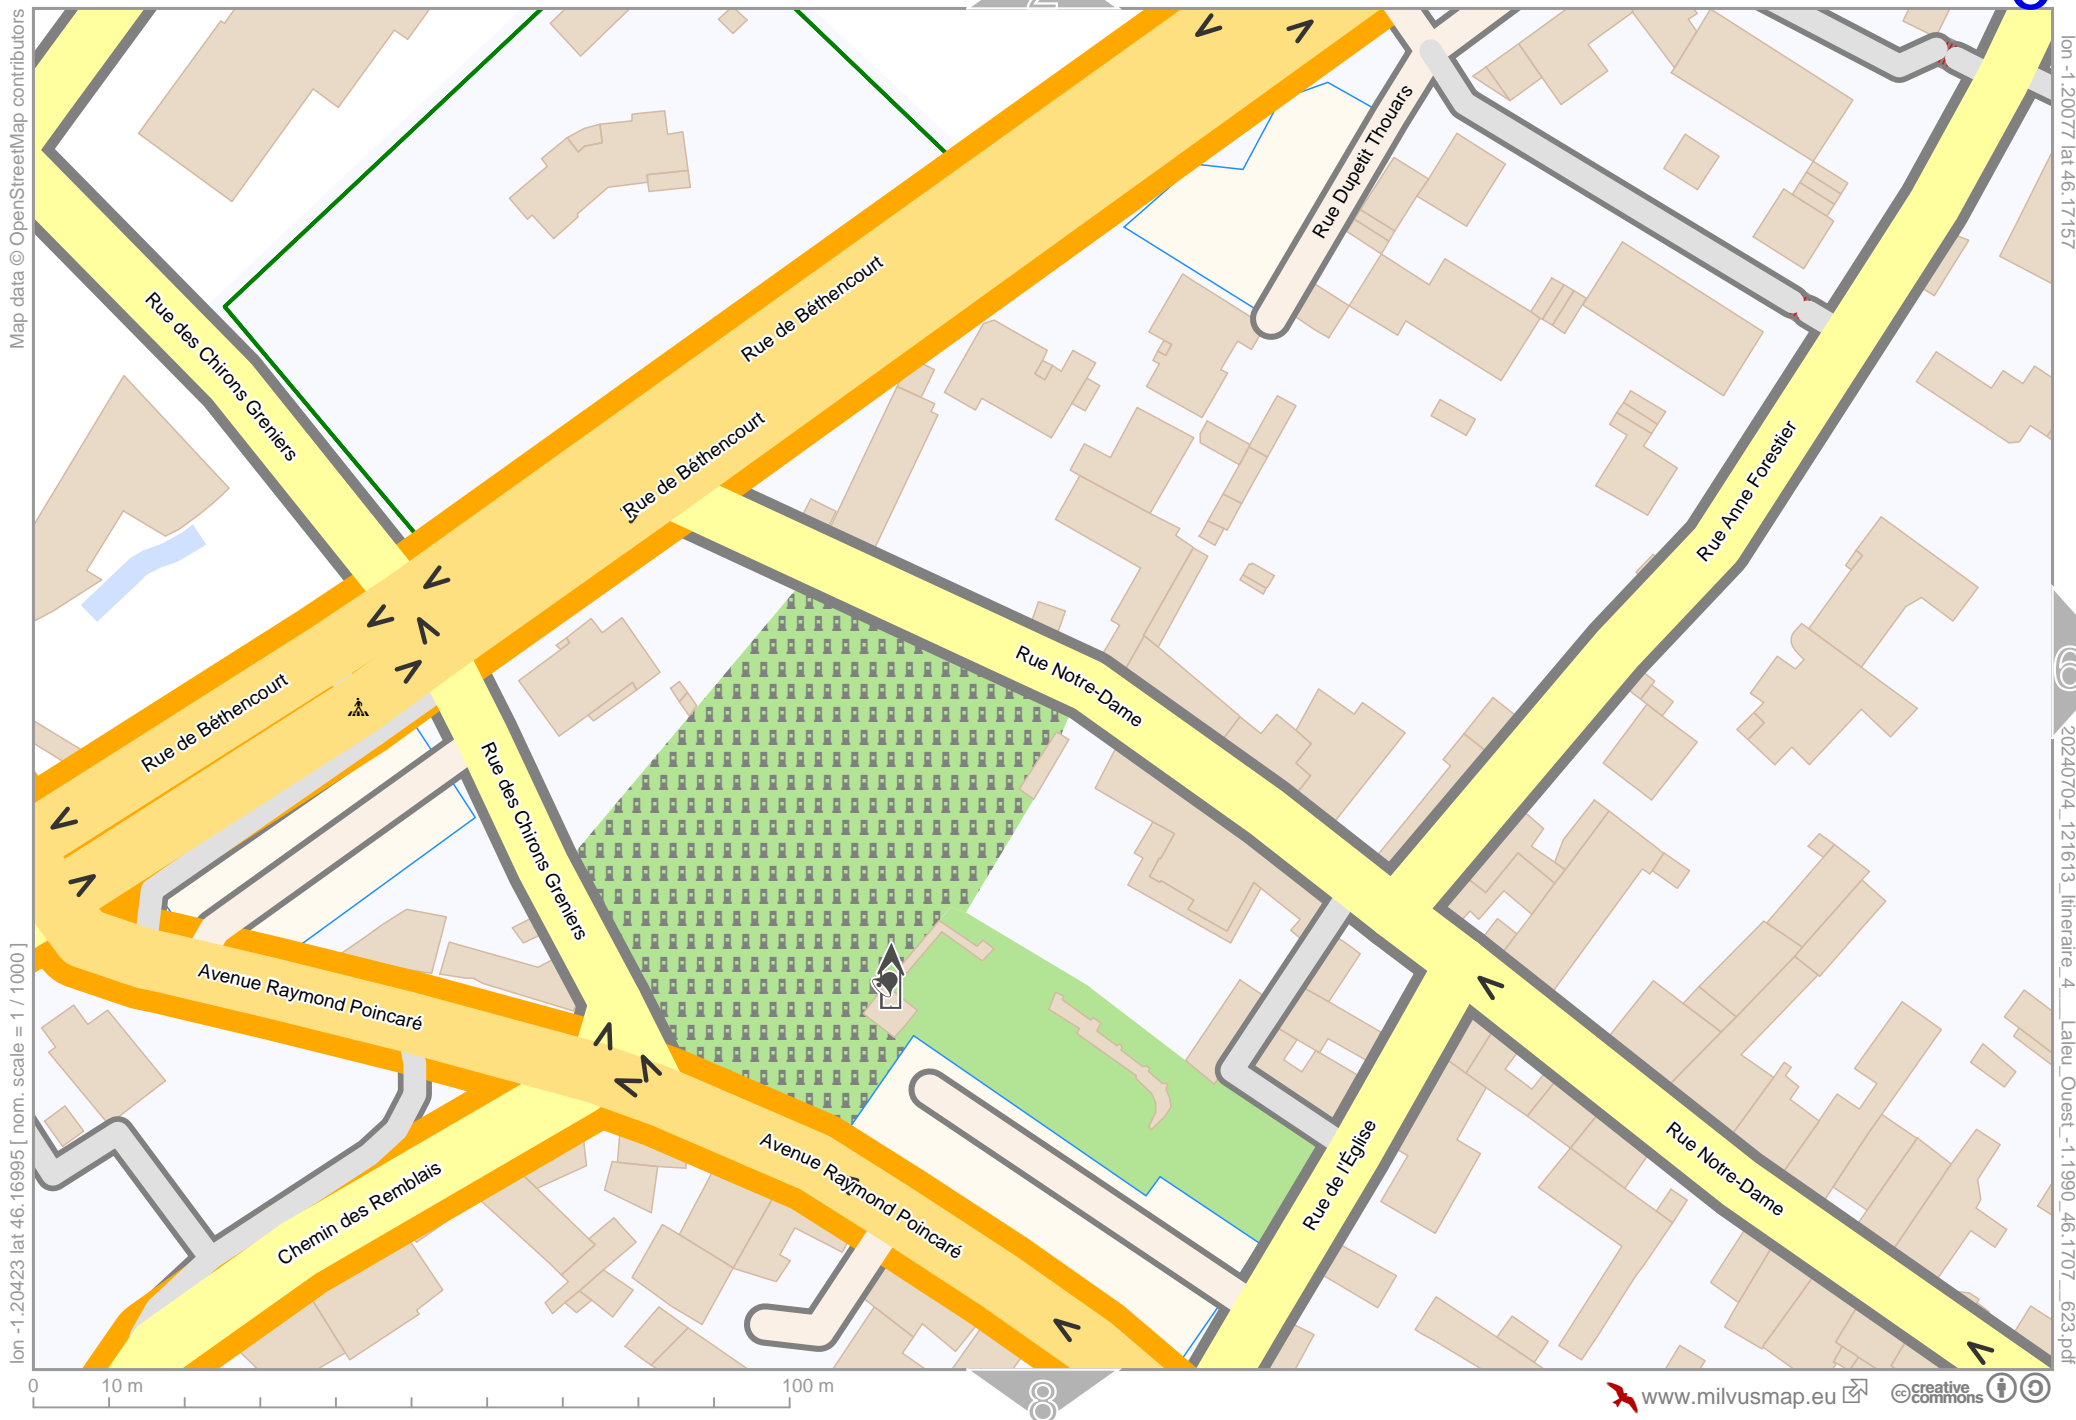

Itinéraire 4 - Laleu Ouest

Map data © OpenStreetMap contributors

lon -1.20423 lat 46.16995 [nom. scale = 1 / 1000]

0 10 m 100 m

lon -1.20077 lat 46.17157

20240704_121613_literaire_4_Laleu_Ouest_-1.1990_46.1707_623.pdf

top