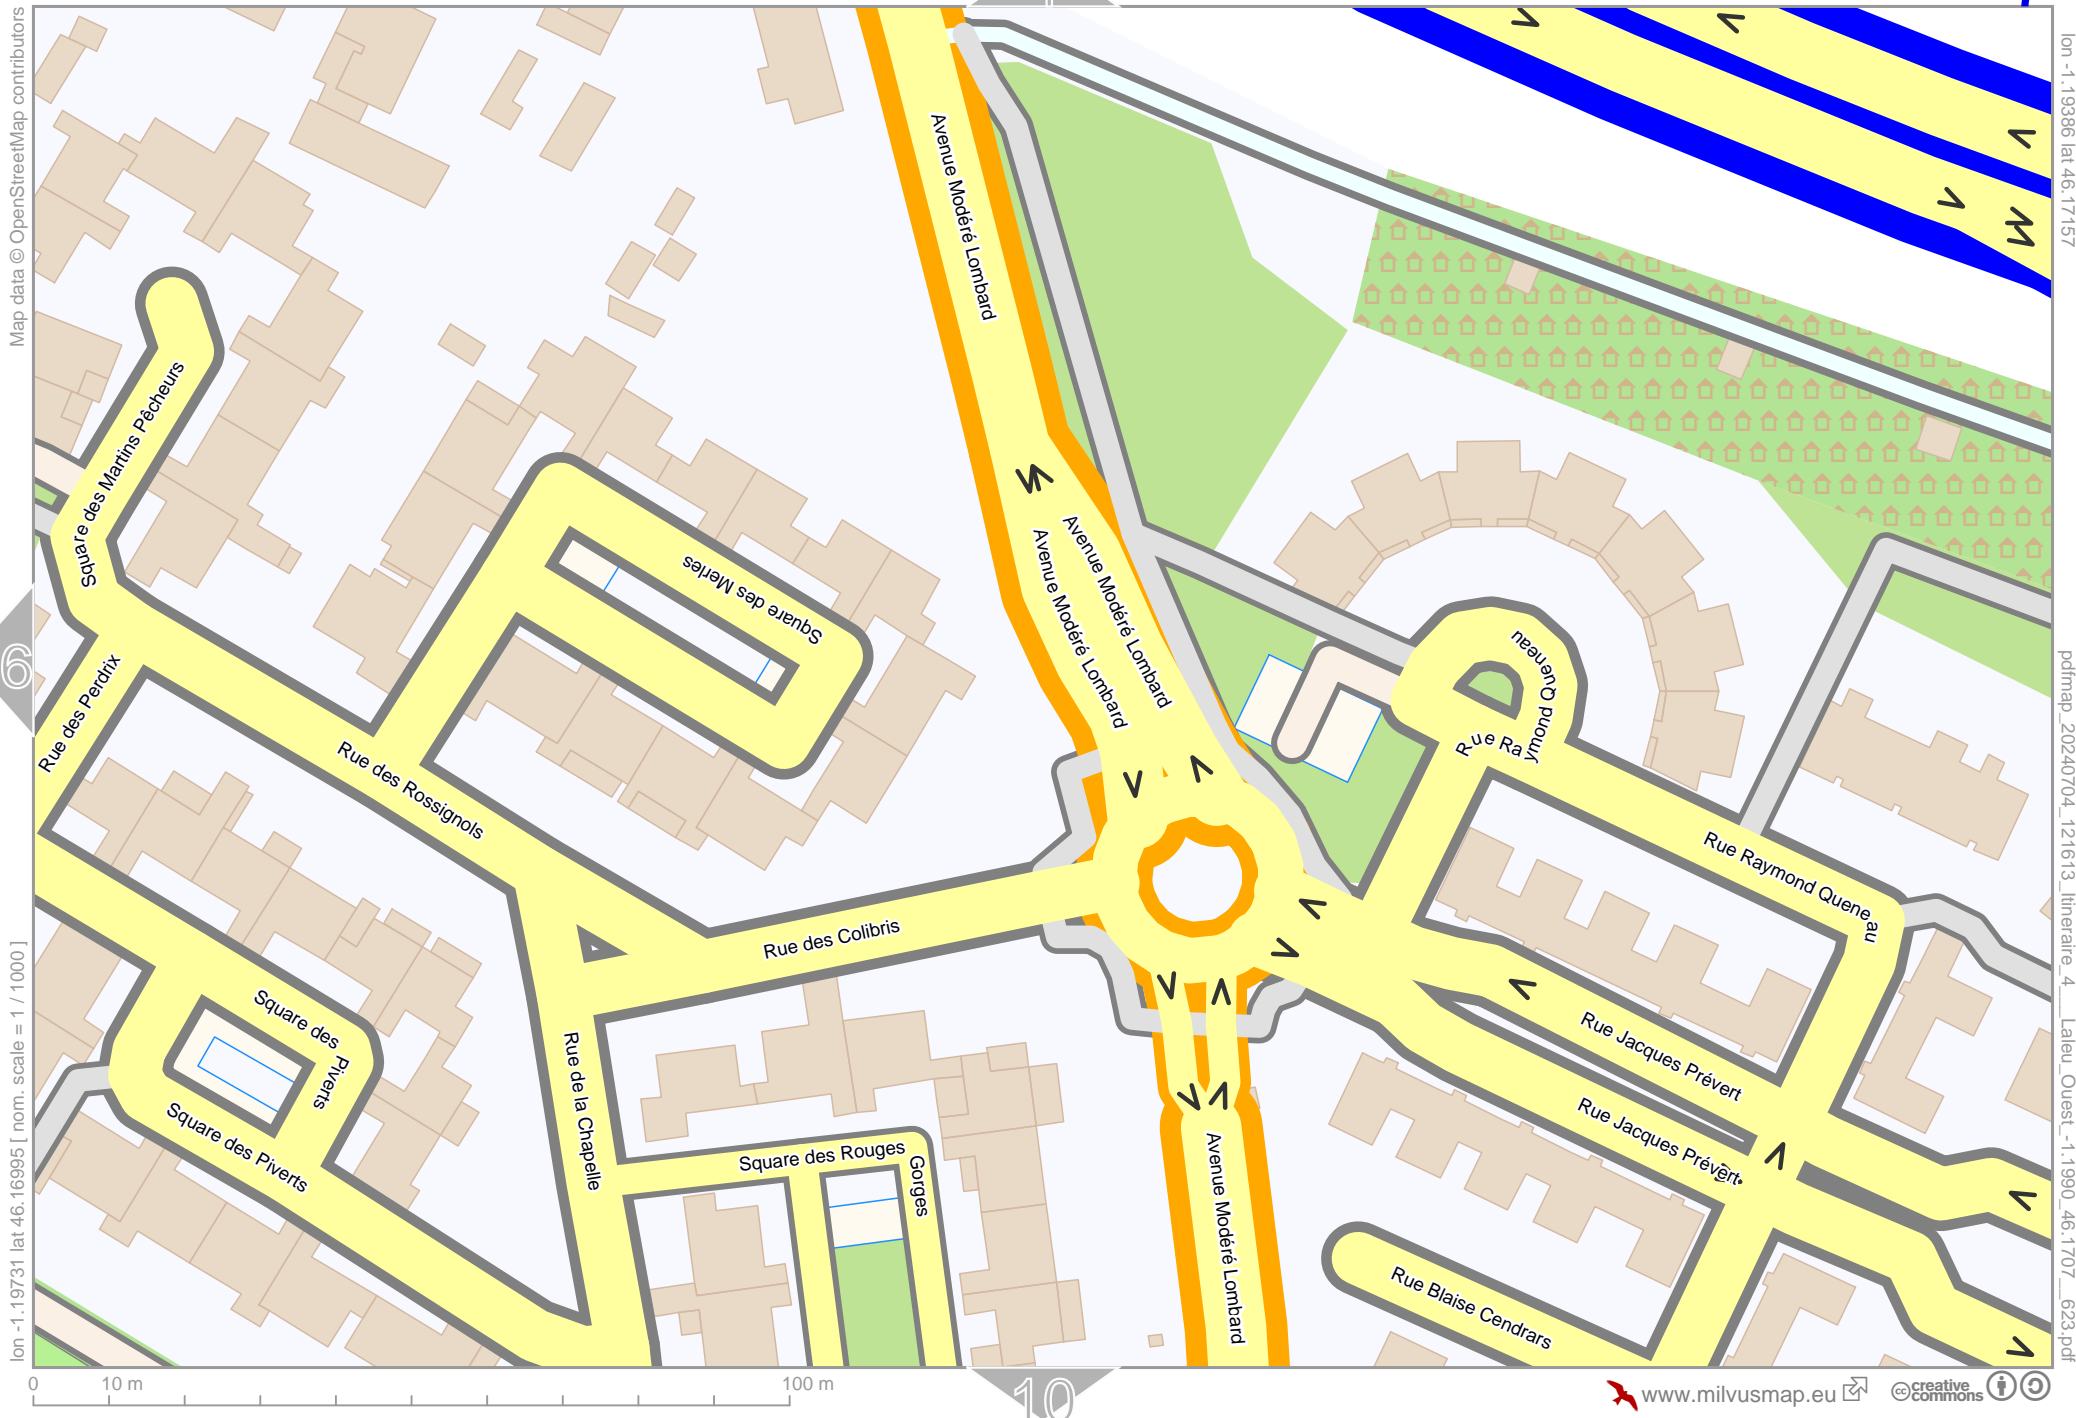

# Itinéraire 4 - Laleu Ouest

Map data © OpenStreetMap contributors

lon -1.20077 lat 46.16995 [ nom. scale = 1 / 1000 ]

lon -1.19731 lat 46.17157  
20240704\_121613\_linaireaire\_4\_Laleu\_Ouest\_-1.1990\_46.1707\_623.pdf

# Itinéraire 4 - Laleu Ouest

Map data © OpenStreetMap contributors

lon -1.19731 lat 46.16995 [ nom. scale = 1 / 1000 ]

lon -1.19386 lat 46.17157

pdfmap\_20240704\_121613\_itineraire\_4\_Laleu\_Ouest\_-1.1990\_46.1707\_623.pdf