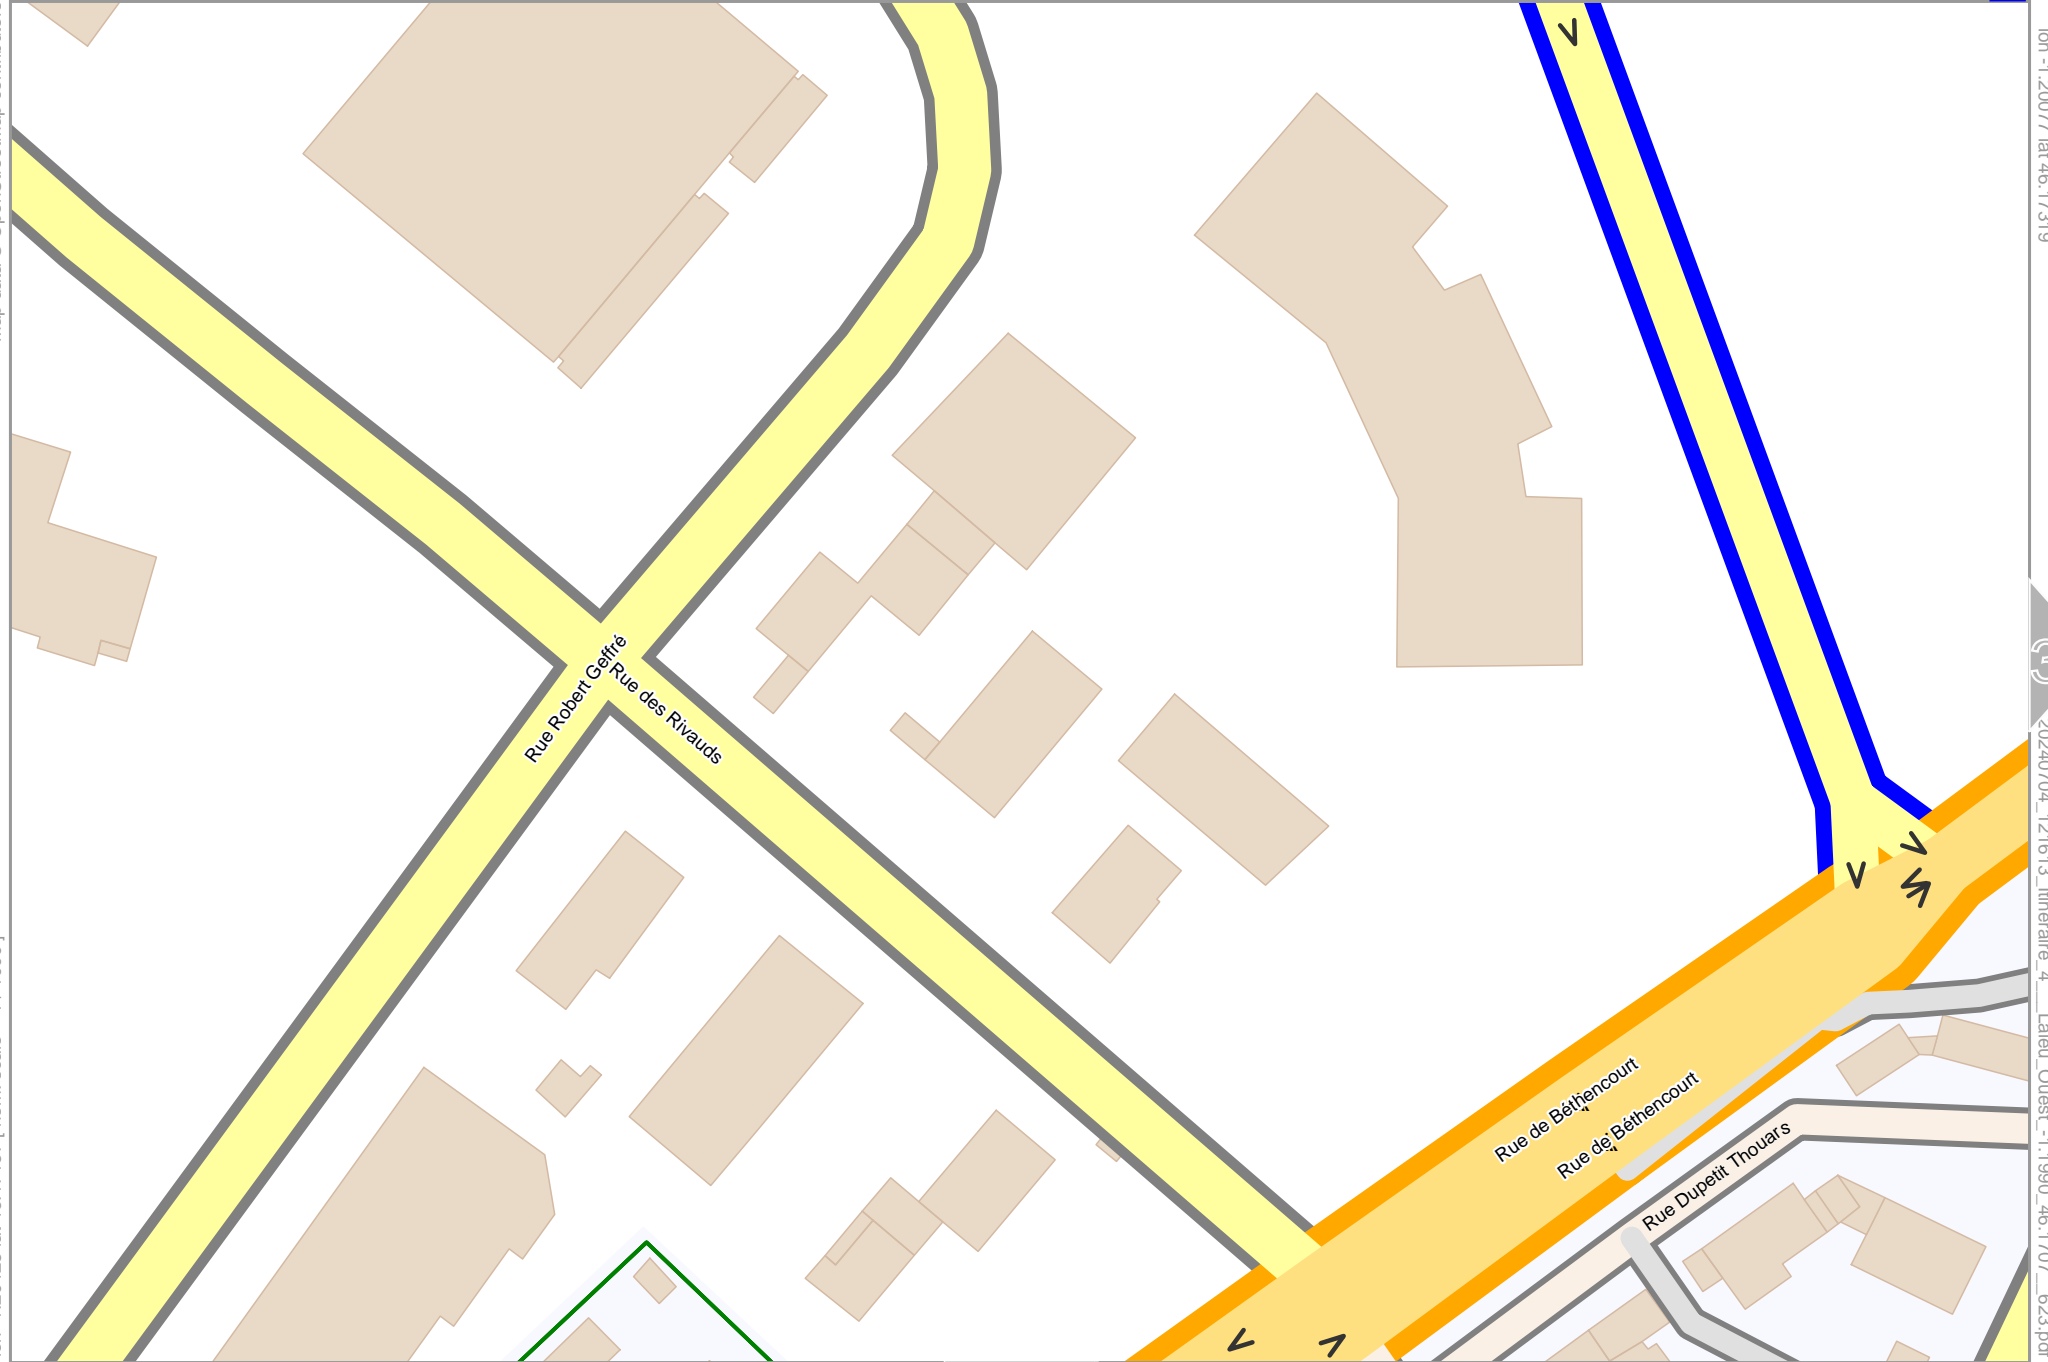

# Itinéraire 4 - Laleu Ouest

lon -1.19386 lat 46.17319

Map data © OpenStreetMap contributors

pdfmap 20240704\_121613 Itineraire 4 Laleu Ouest -1.1990 46.1707 623.pdf

lon -1.20423 lat 46.16834  
[ nom. scale = 1 / 3000 ]

# Itinéraire 4 - Laleu Ouest

Map data © OpenStreetMap contributors

lon -1.20423 lat 46.17157 [ nom. scale = 1 / 1000 ]

lon -1.20077 lat 46.17319

20240704\_121613\_linaireire\_4\_Laleu\_Ouest\_-1.1990\_46.1707\_623.pdf