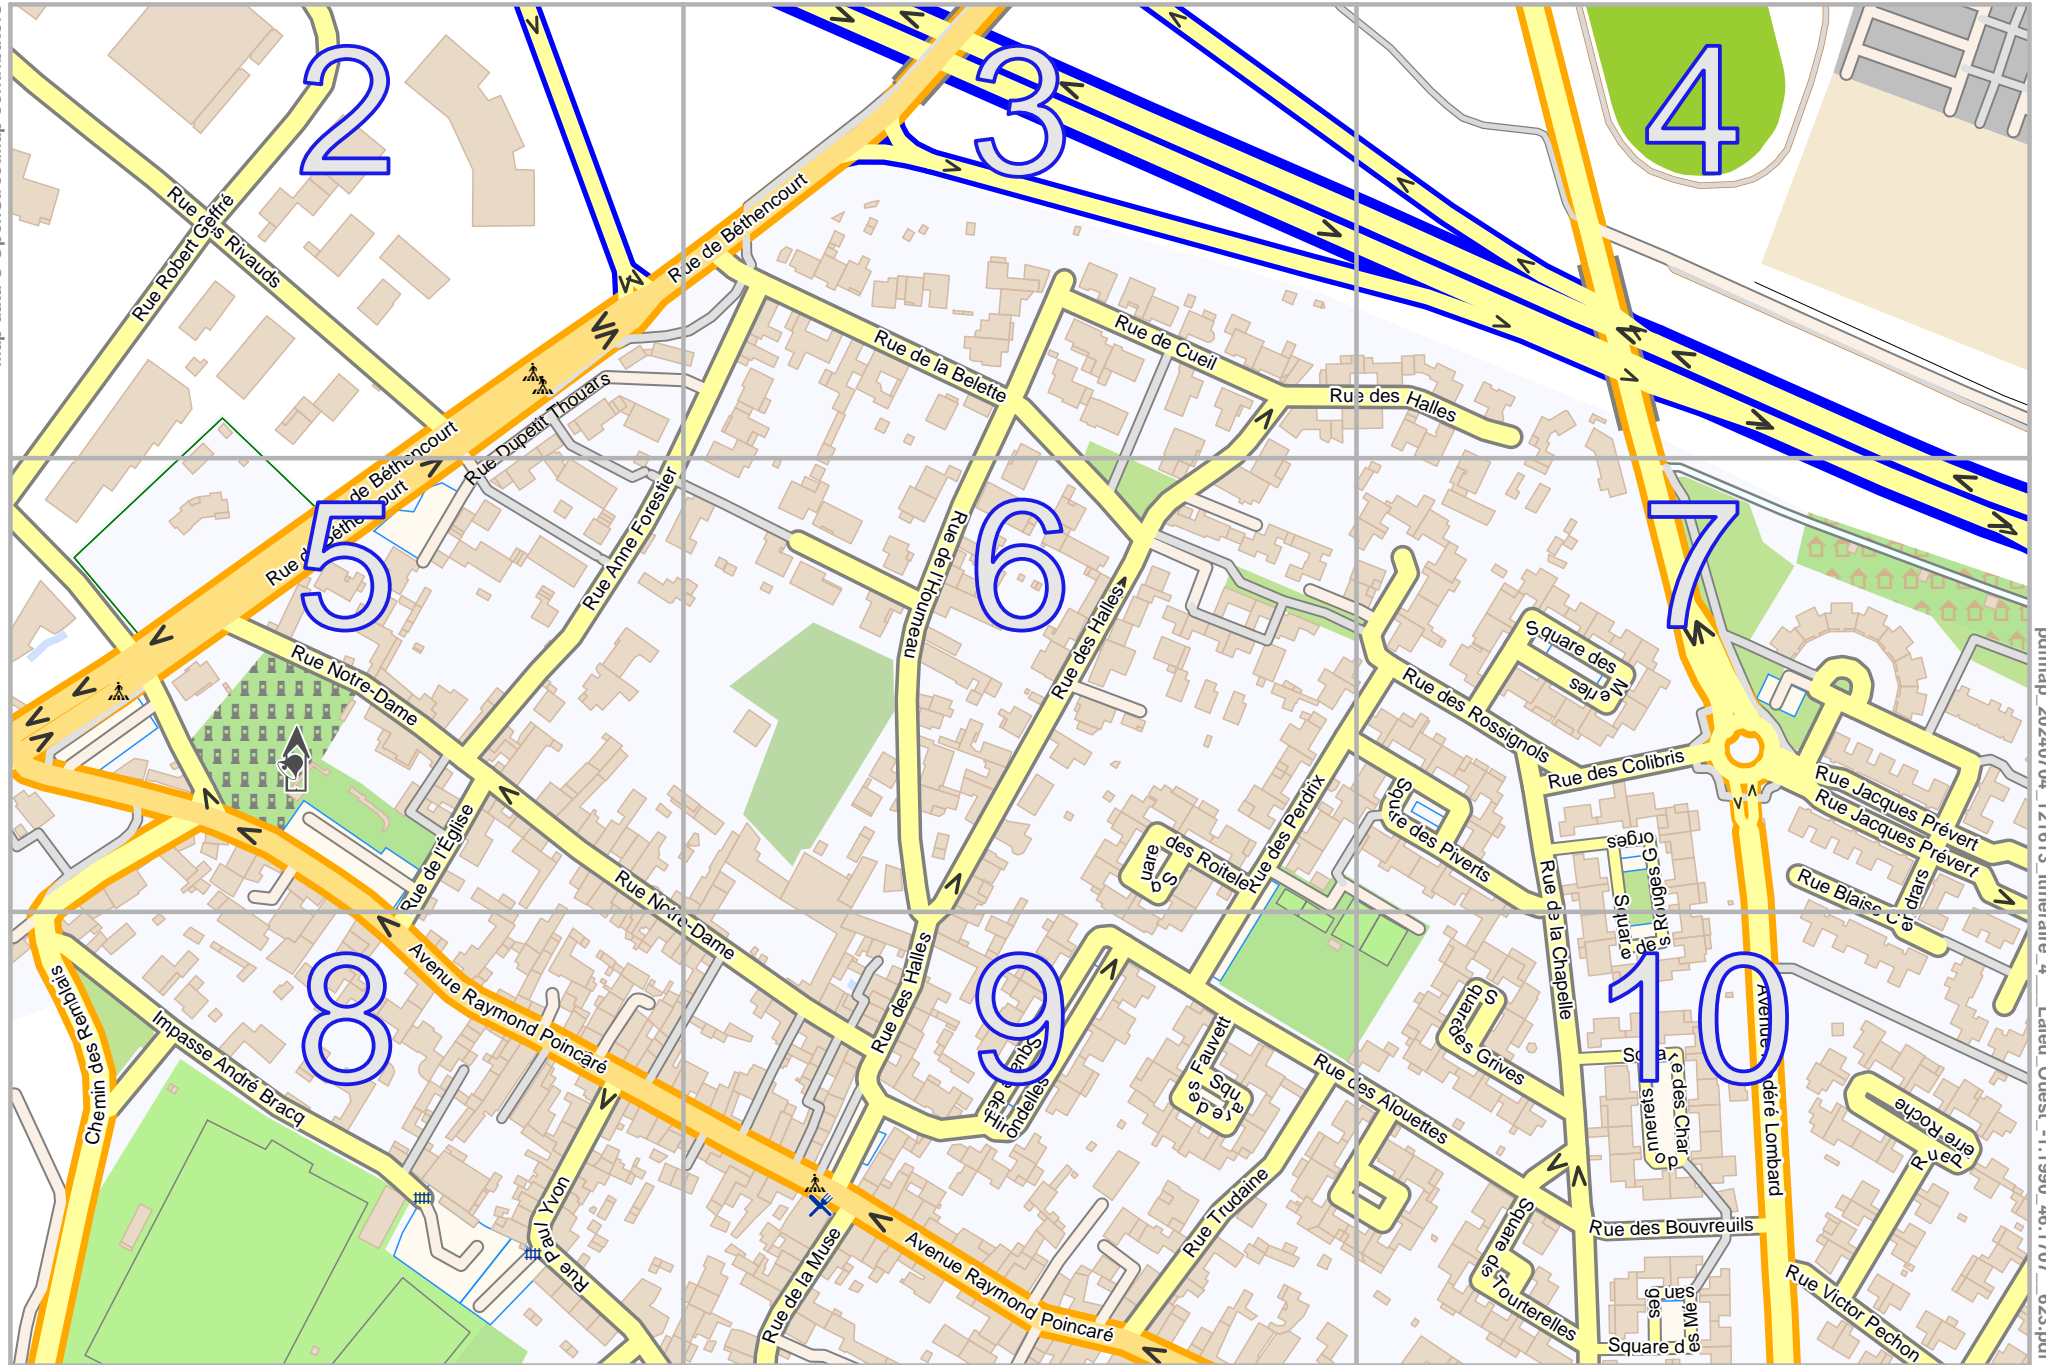

# Itinéraire 4 - Laleu Ouest

lon -1.19386 lat 46.17319

Map data © OpenStreetMap contributors

pdfmap 20240704\_121613 Itineraire 4 Laleu Ouest -1.1990 46.1707 623.pdf

lon -1.20423 lat 46.16834  
[ nom. scale = 1 / 3000 ]

# Itinéraire 4 - Laleu Ouest

Map data © OpenStreetMap contributors

lon -1.20423 lat 46.17157 [ nom. scale = 1 / 1000 ]

lon -1.20077 lat 46.17319

20240704\_121613\_linaireire\_4\_Laleu\_Ouest\_-1.1990\_46.1707\_623.pdf

# Itinéraire 4 - Laleu Ouest

Map data © OpenStreetMap contributors

lon -1.20077 lat 46.16995 [ nom. scale = 1 / 1000 ]

lon -1.19731 lat 46.17157  
20240704\_121613\_linaireaire\_4\_Laleu\_Ouest\_-1.1990\_46.1707\_623.pdf

# Itinéraire 4 - Laleu Ouest

Map data © OpenStreetMap contributors

lon -1.20077 lat 46.16834 [ nom. scale = 1 / 1000 ]

lon -1.19731 lat 46.16995

20240704\_121613\_linaireire\_4\_Laleu\_Ouest\_-1.1990\_46.1707\_623.pdf