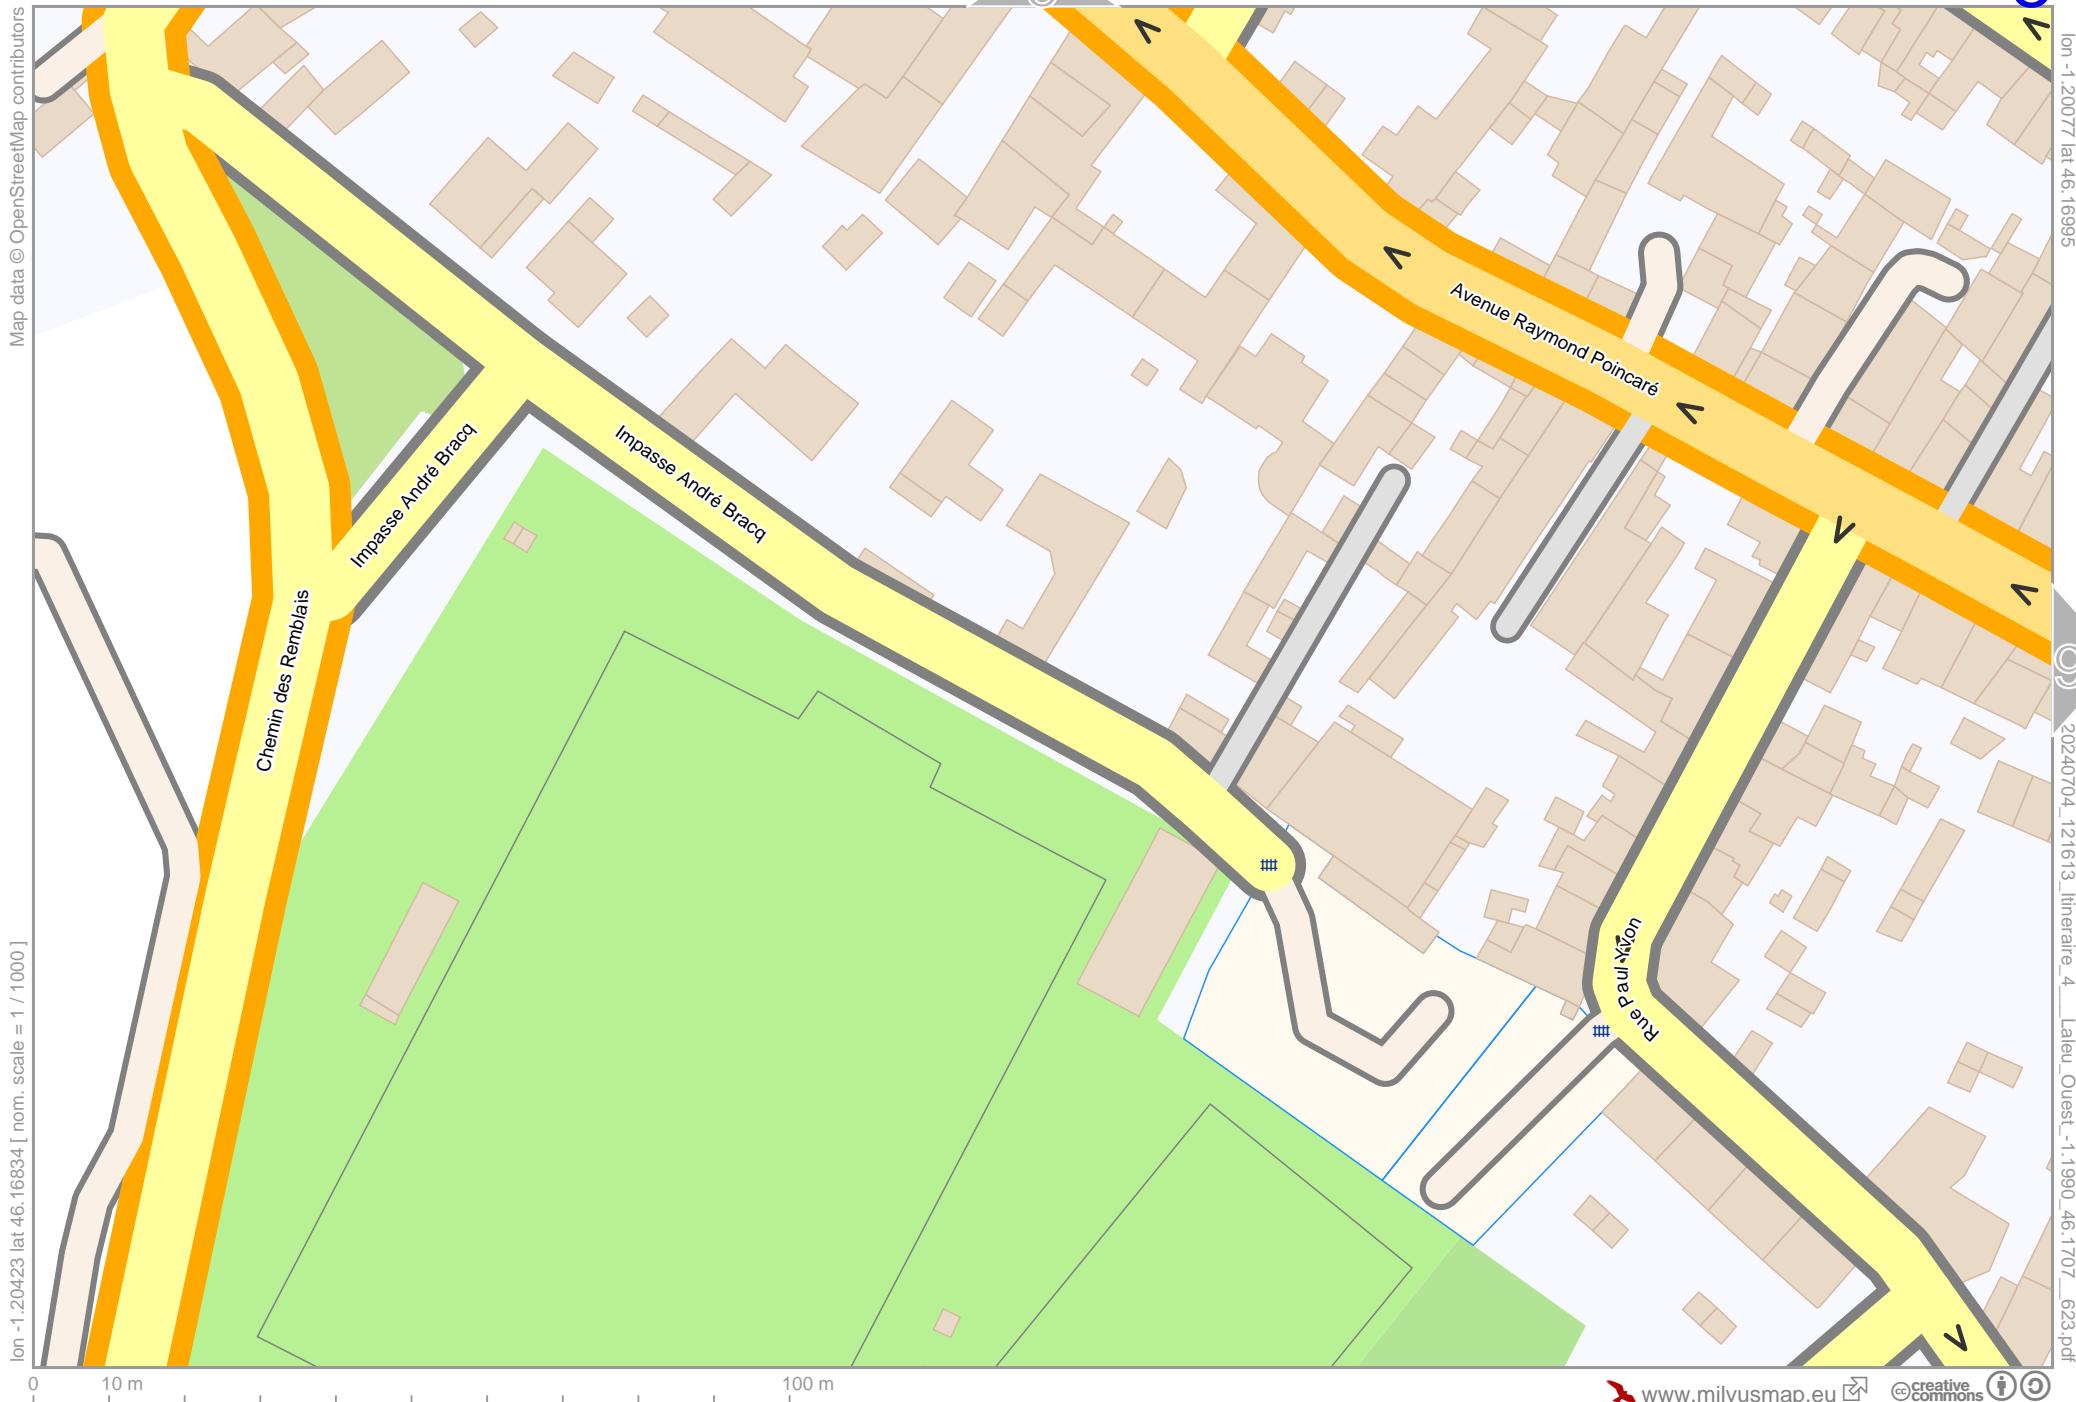

Itinéraire 4 - Laleu Ouest

lon -1.20423 lat 46.16834 [nom. scale = 1 / 1000]

Map data © OpenStreetMap contributors

0 10 m 100 m

lon -1.20077 lat 46.16995 20240704_121613_literaire_4_Laleu_Ouest_-1.1990_46.1707_623.pdf