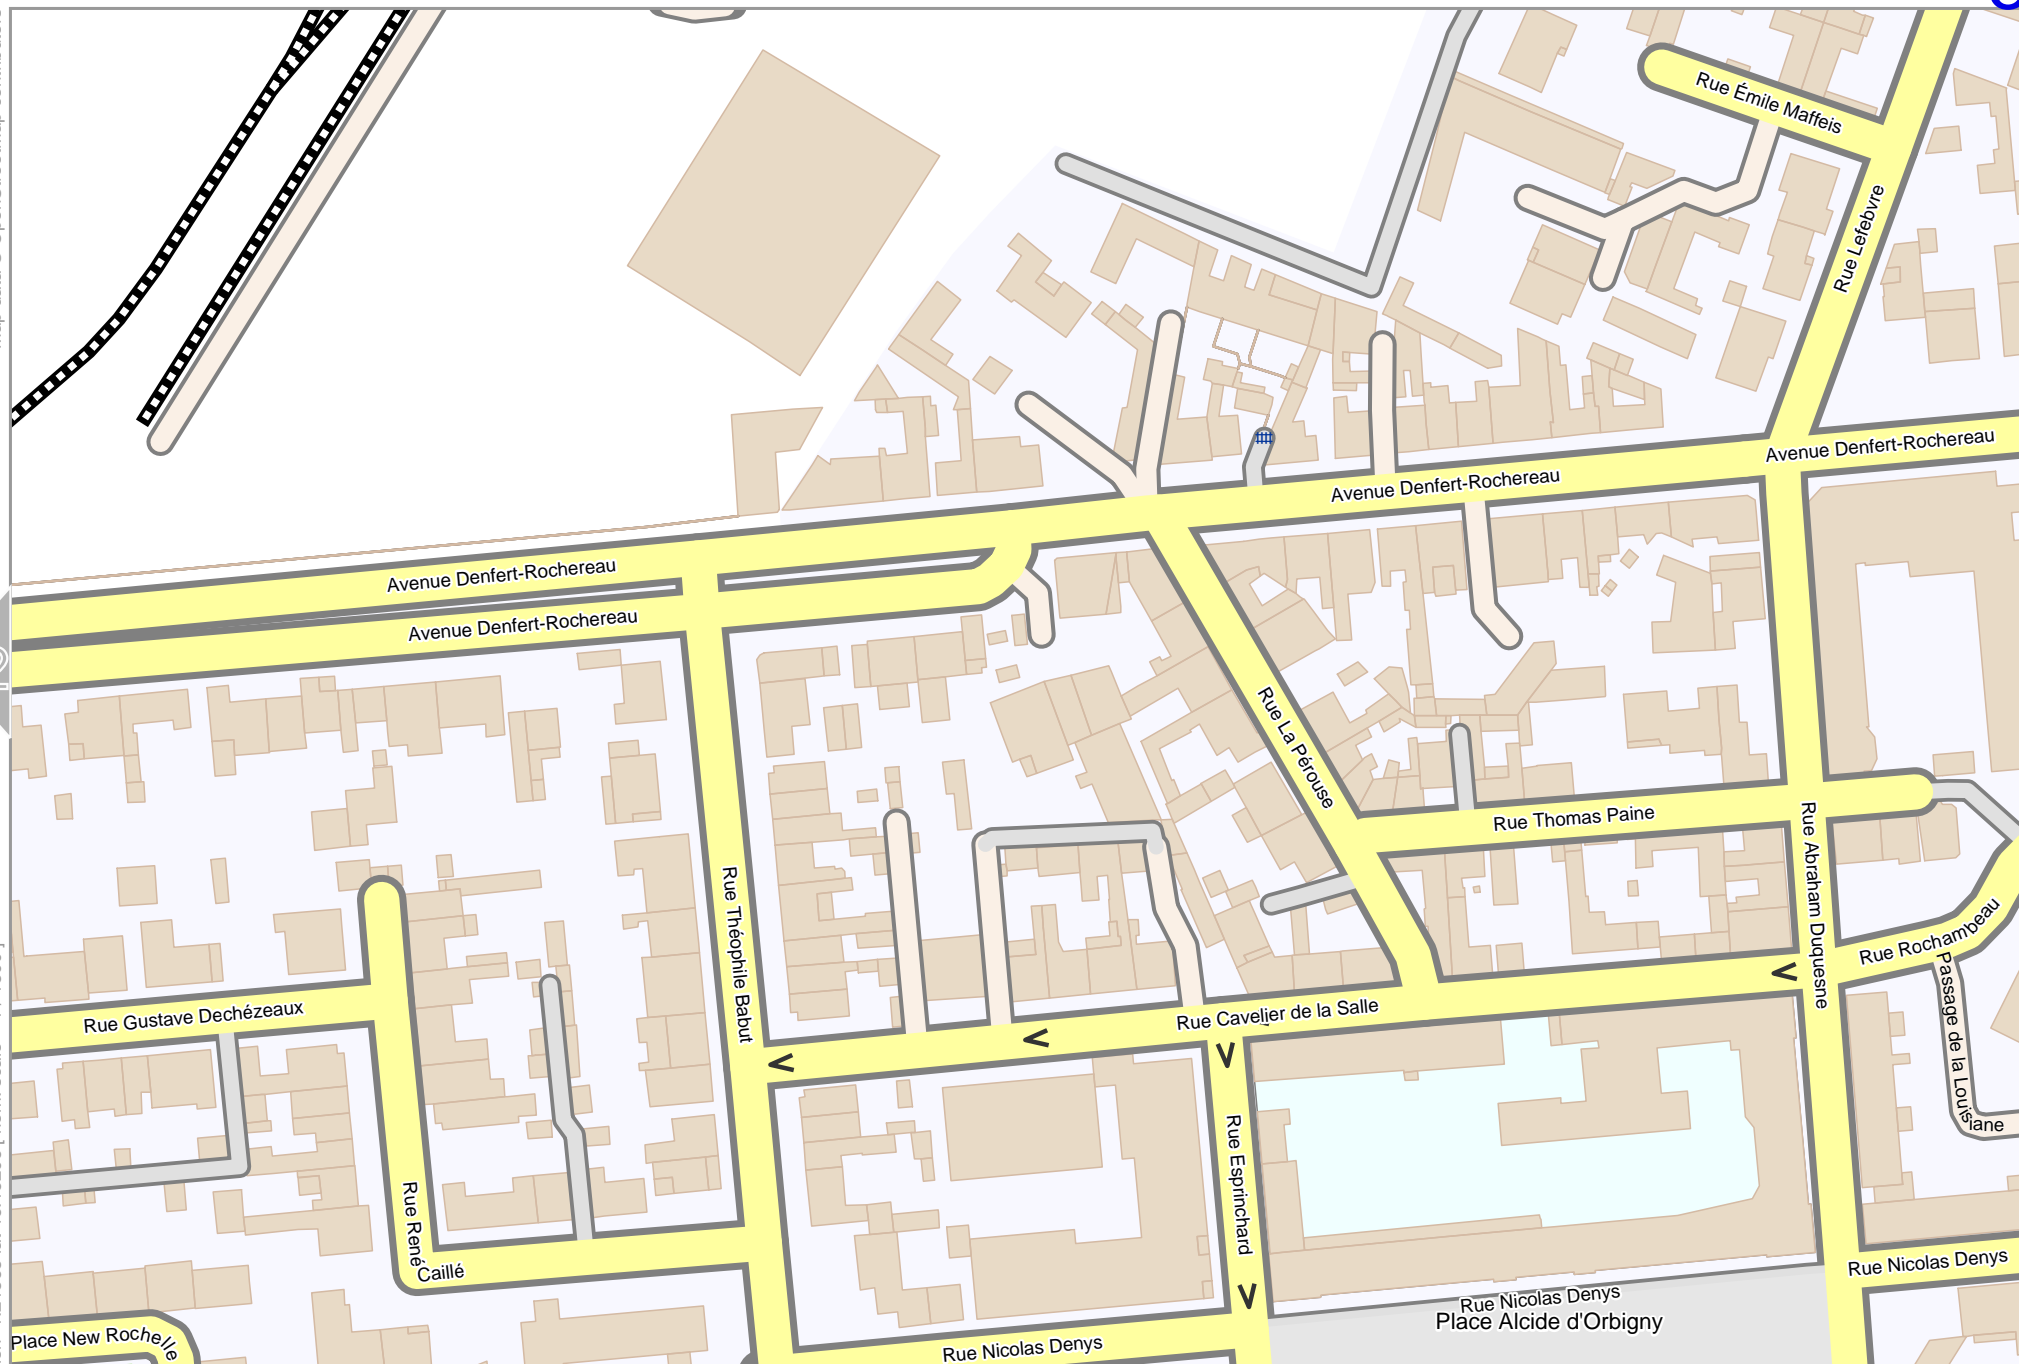

Itinéraire 1 - La Pallice Ouest

Itinéraire 1 - La Pallice Ouest

Map data © OpenStreetMap contributors

lon -1.21046 lat 46.16449

pdfmap_20240704_090412_itineraire_1_La_Pallice_Ouest_-1.2156_46.1620_579.pdf

lon -1.21566 lat 46.16206 [nom. scale = 1 / 1500]

2

5

0 10 m 100 m 150 m

Itinéraire 1 - La Pallice Ouest

Map data © OpenStreetMap contributors

lon -1.22083 lat 46.15963 [nom. scale = 1 / 1500]

0 10 m 100 m 150 m

2

4

lon -1.21565 lat 46.16205

lon -1.22083 lat 46.15963 [nom. scale = 1 / 1500]

5

Itinéraire 1 - La Pallice Ouest

Map data © OpenStreetMap contributors

lon -1.21566 lat 46.15963 [nom. scale = 1 / 1500]

lon -1.21046 lat 46.16206

pdfmap_20240704_090412_itineraire_1_La_Pallice_Ouest_-1.2156_46.1620_579.pdf