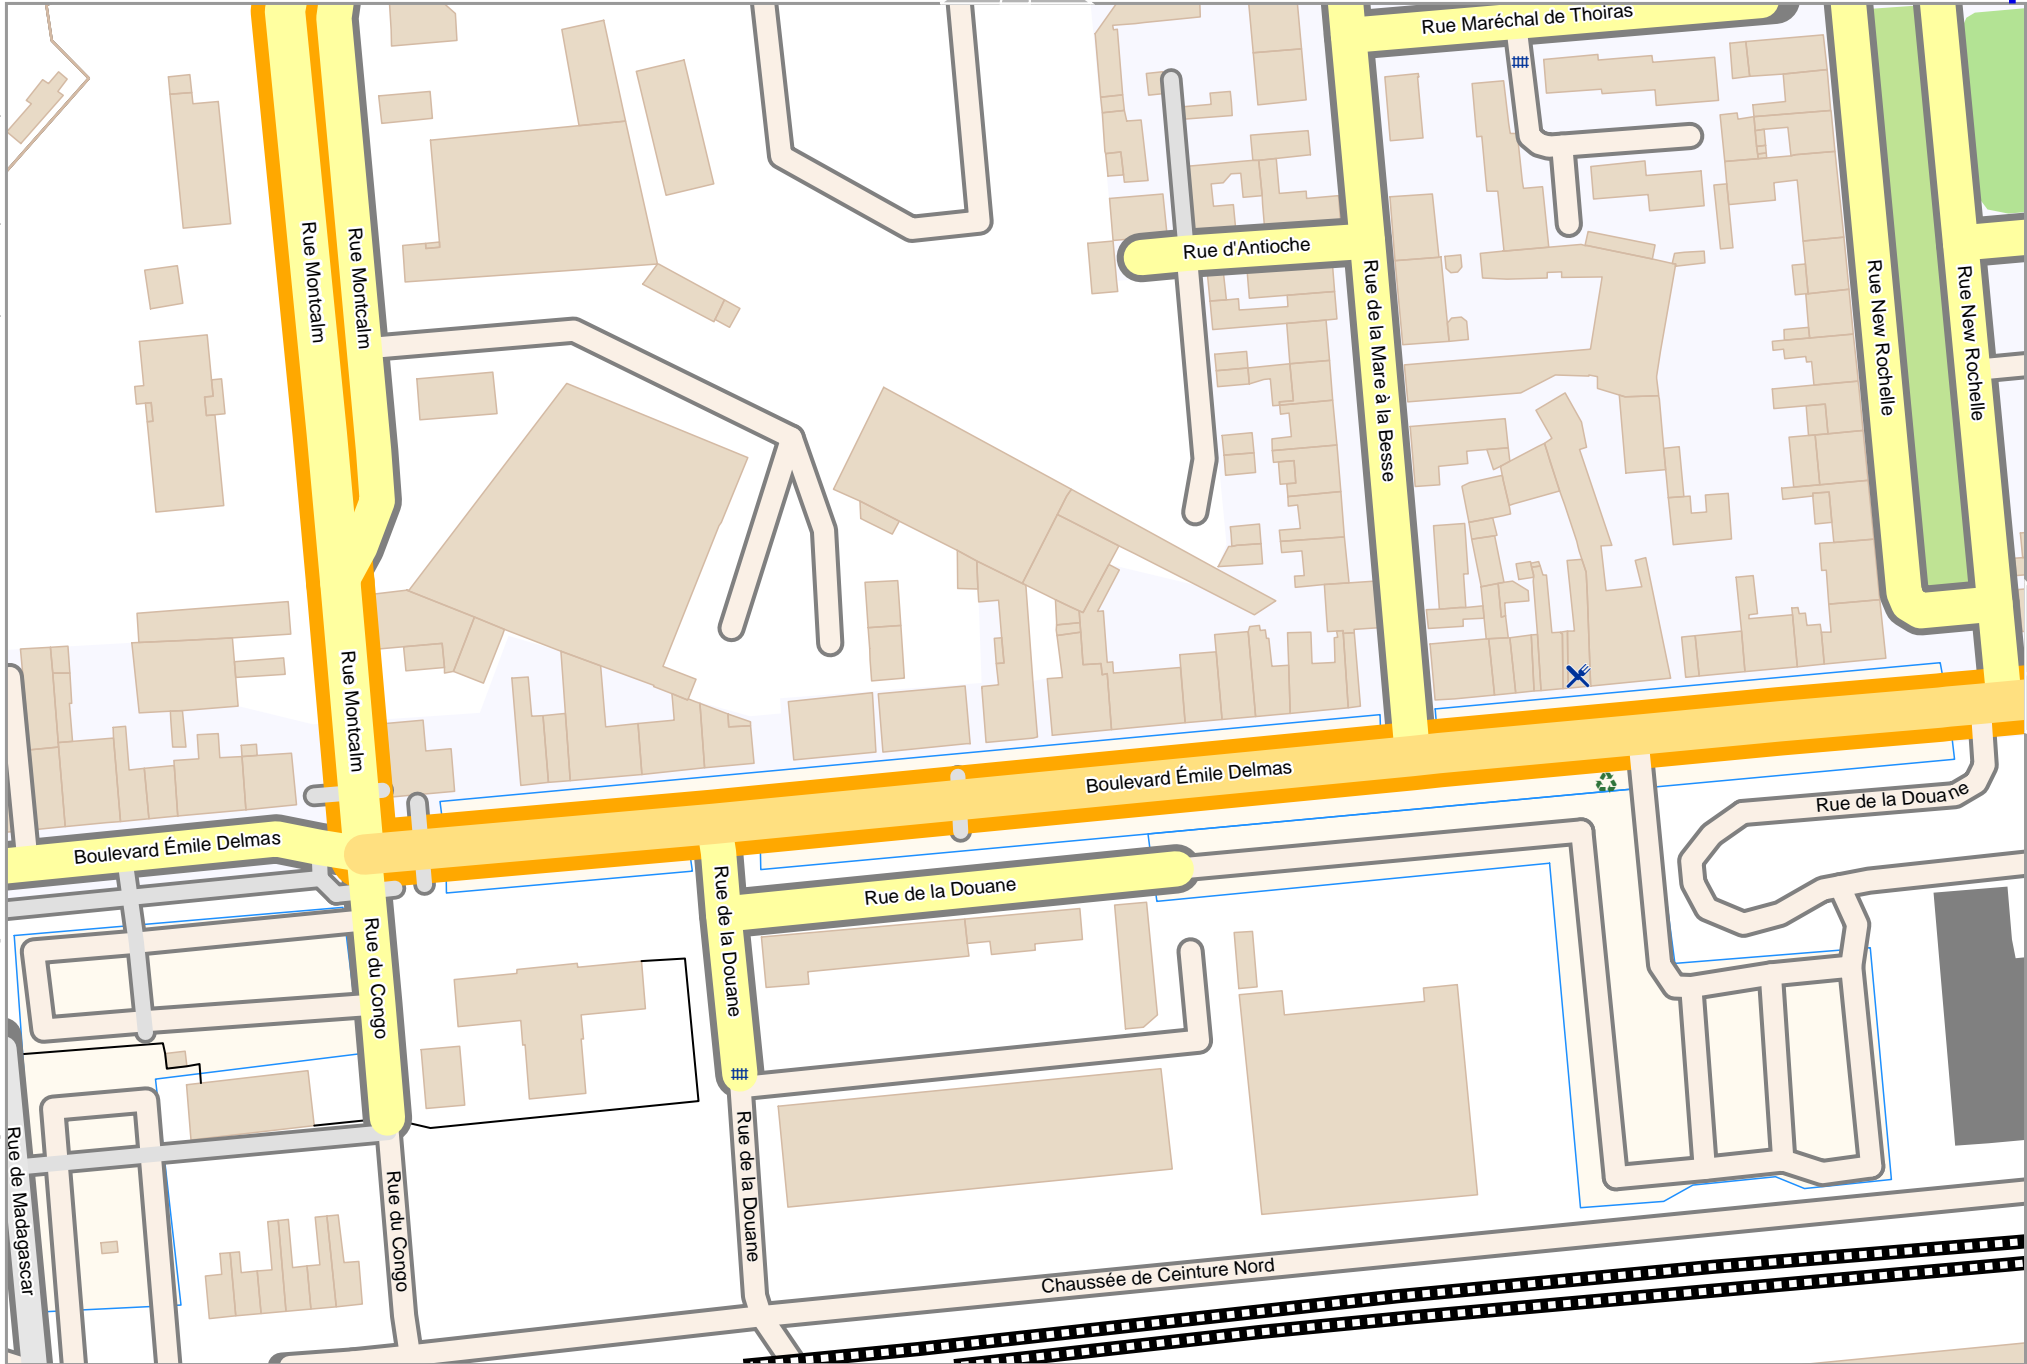

Itinéraire 1 - La Pallice Ouest

Itinéraire 1 - La Pallice Ouest

Map data © OpenStreetMap contributors

lon -1.21046 lat 46.16449

pdfmap_20240704_090412_itineraire_1_La_Pallice_Ouest_-1.2156_46.1620_579.pdf

lon -1.21566 lat 46.16206 [nom. scale = 1 / 1500]

2

5

0 10 m 100 m 150 m

Itinéraire 1 - La Pallice Ouest

Map data © OpenStreetMap contributors

lon -1.22083 lat 46.15963 [nom. scale = 1 / 1500]

0 10 m 100 m 150 m

2

4

lon -1.21565 lat 46.16205

lon -1.22083 lat 46.15963 [nom. scale = 1 / 1500]

5

Itinéraire 1 - La Pallice Ouest

Map data © OpenStreetMap contributors

lon -1.21566 lat 46.15963 [nom. scale = 1 / 1500]

lon -1.21046 lat 46.16206

pdfmap_20240704_090412_itineraire_1_La_Pallice_Ouest_-1.2156_46.1620_579.pdf