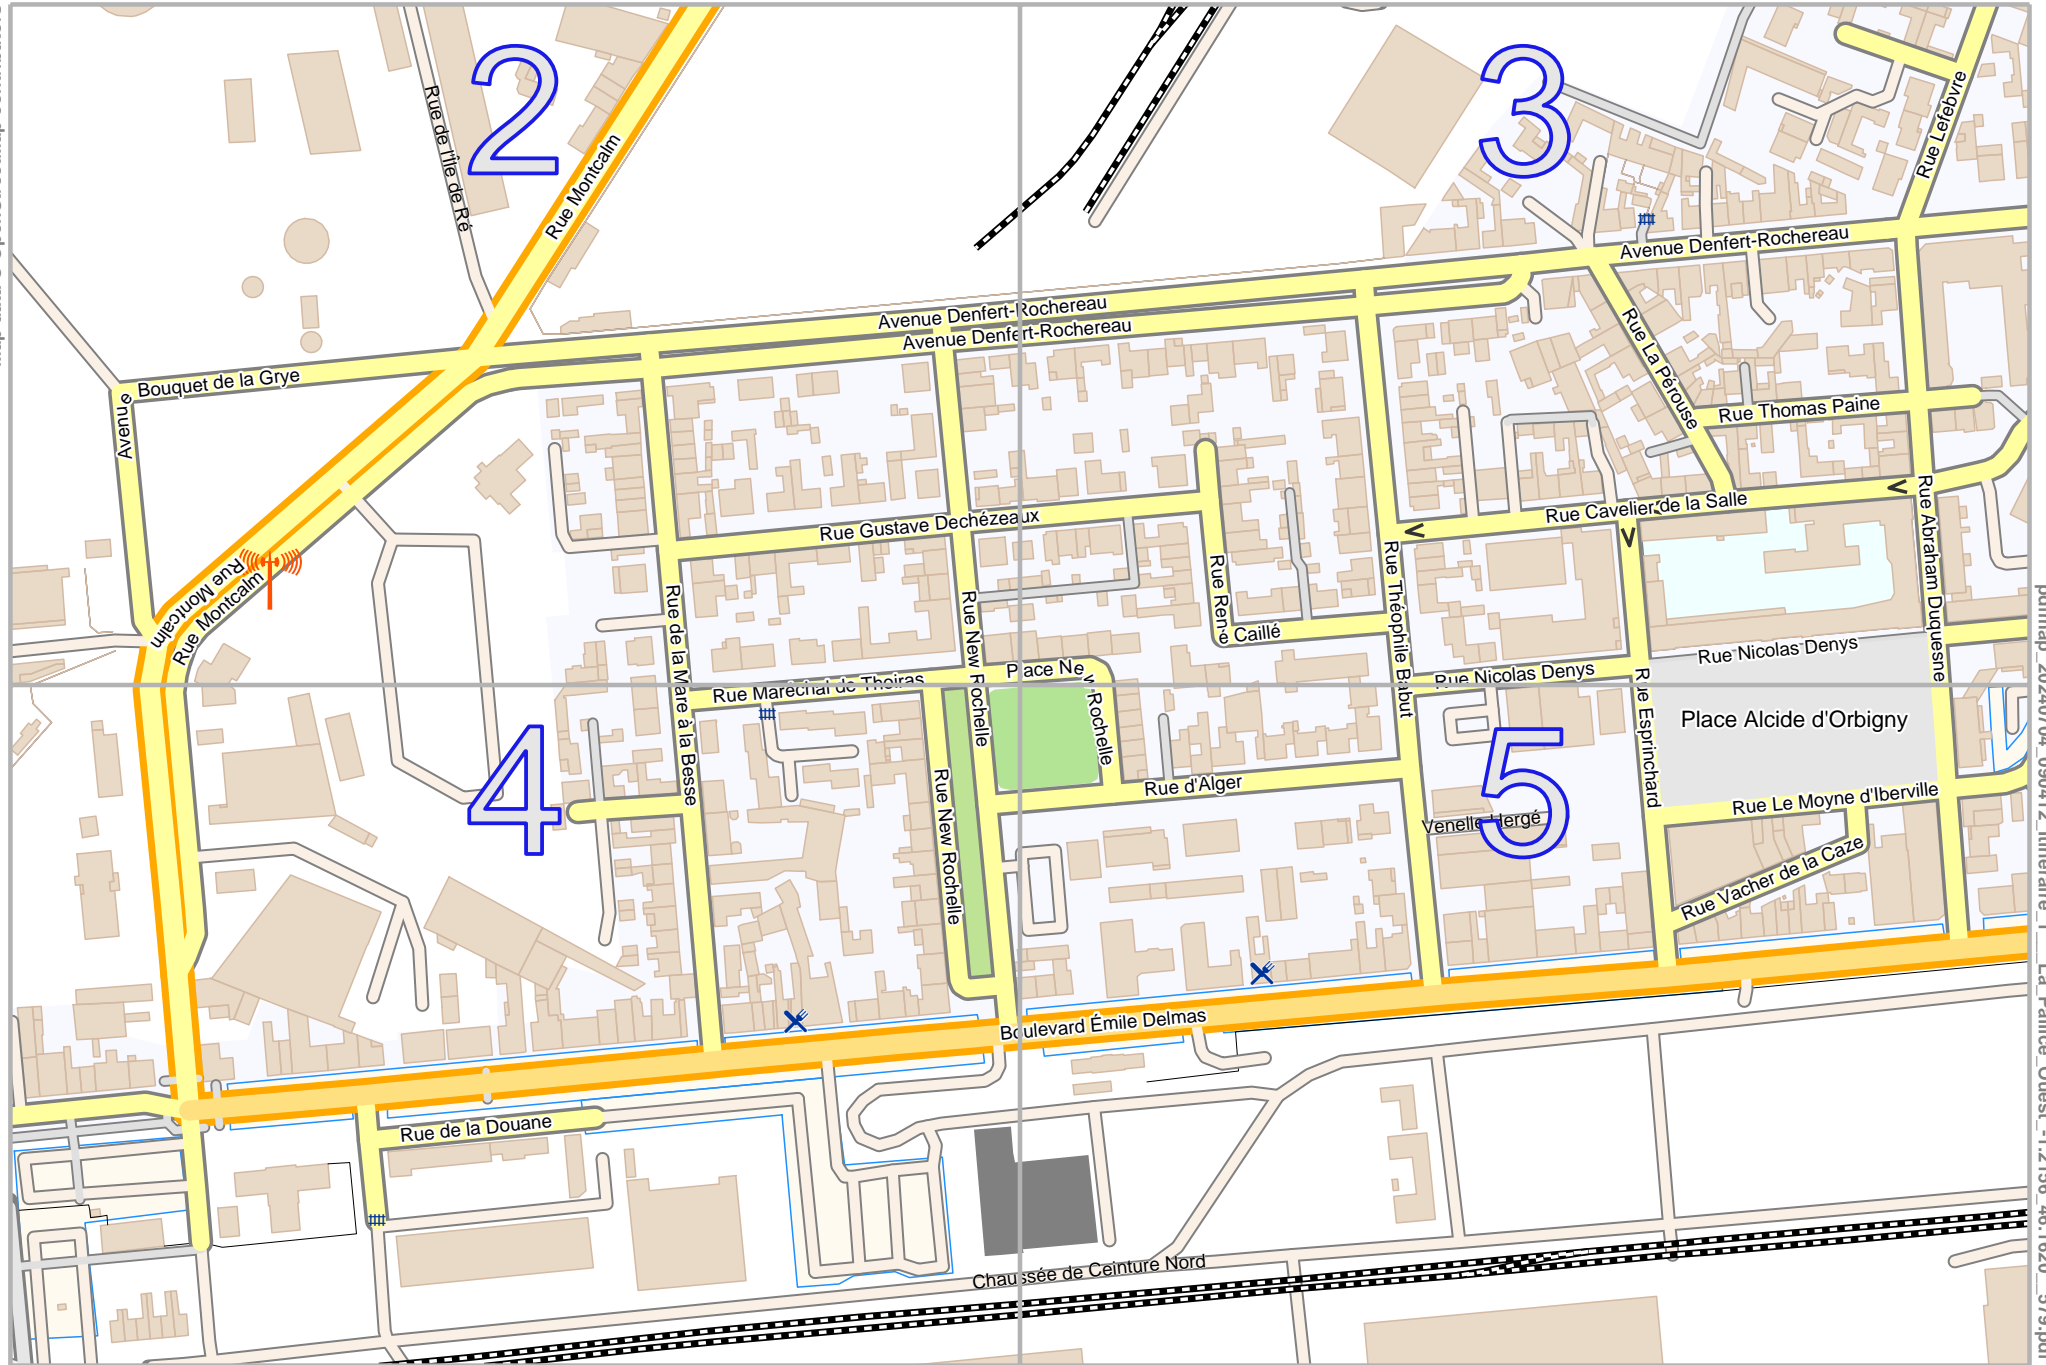

Itinéraire 1 - La Pallice Ouest

lon -1.21046 lat 46.16449

Map data © OpenStreetMap contributors

lon -1.22083 lat 46.15963
[nom. scale = 1 / 3000]

pdfmap 2024/07/04_090412_itineraire_1_La_Pallice_Ouest_-1.2156_46.1620_579.pdf

Itinéraire 1 - La Pallice Ouest

Itinéraire 1 - La Pallice Ouest

Map data © OpenStreetMap contributors

lon -1.21046 lat 46.16449

pdfmap_20240704_090412_itineraire_1_La_Pallice_Ouest_-1.2156_46.1620_579.pdf

lon -1.21566 lat 46.16206 [nom. scale = 1 / 1500]

2

5

0 10 m 100 m 150 m

Itinéraire 1 - La Pallice Ouest

Map data © OpenStreetMap contributors

lon -1.22083 lat 46.15963 [nom. scale = 1 / 1500]

0 10 m 100 m 150 m

2

4

lon -1.21565 lat 46.16205

lon -1.22083 lat 46.15963 [nom. scale = 1 / 1500]

5

Itinéraire 1 - La Pallice Ouest

Map data © OpenStreetMap contributors

lon -1.21566 lat 46.15963 [nom. scale = 1 / 1500]