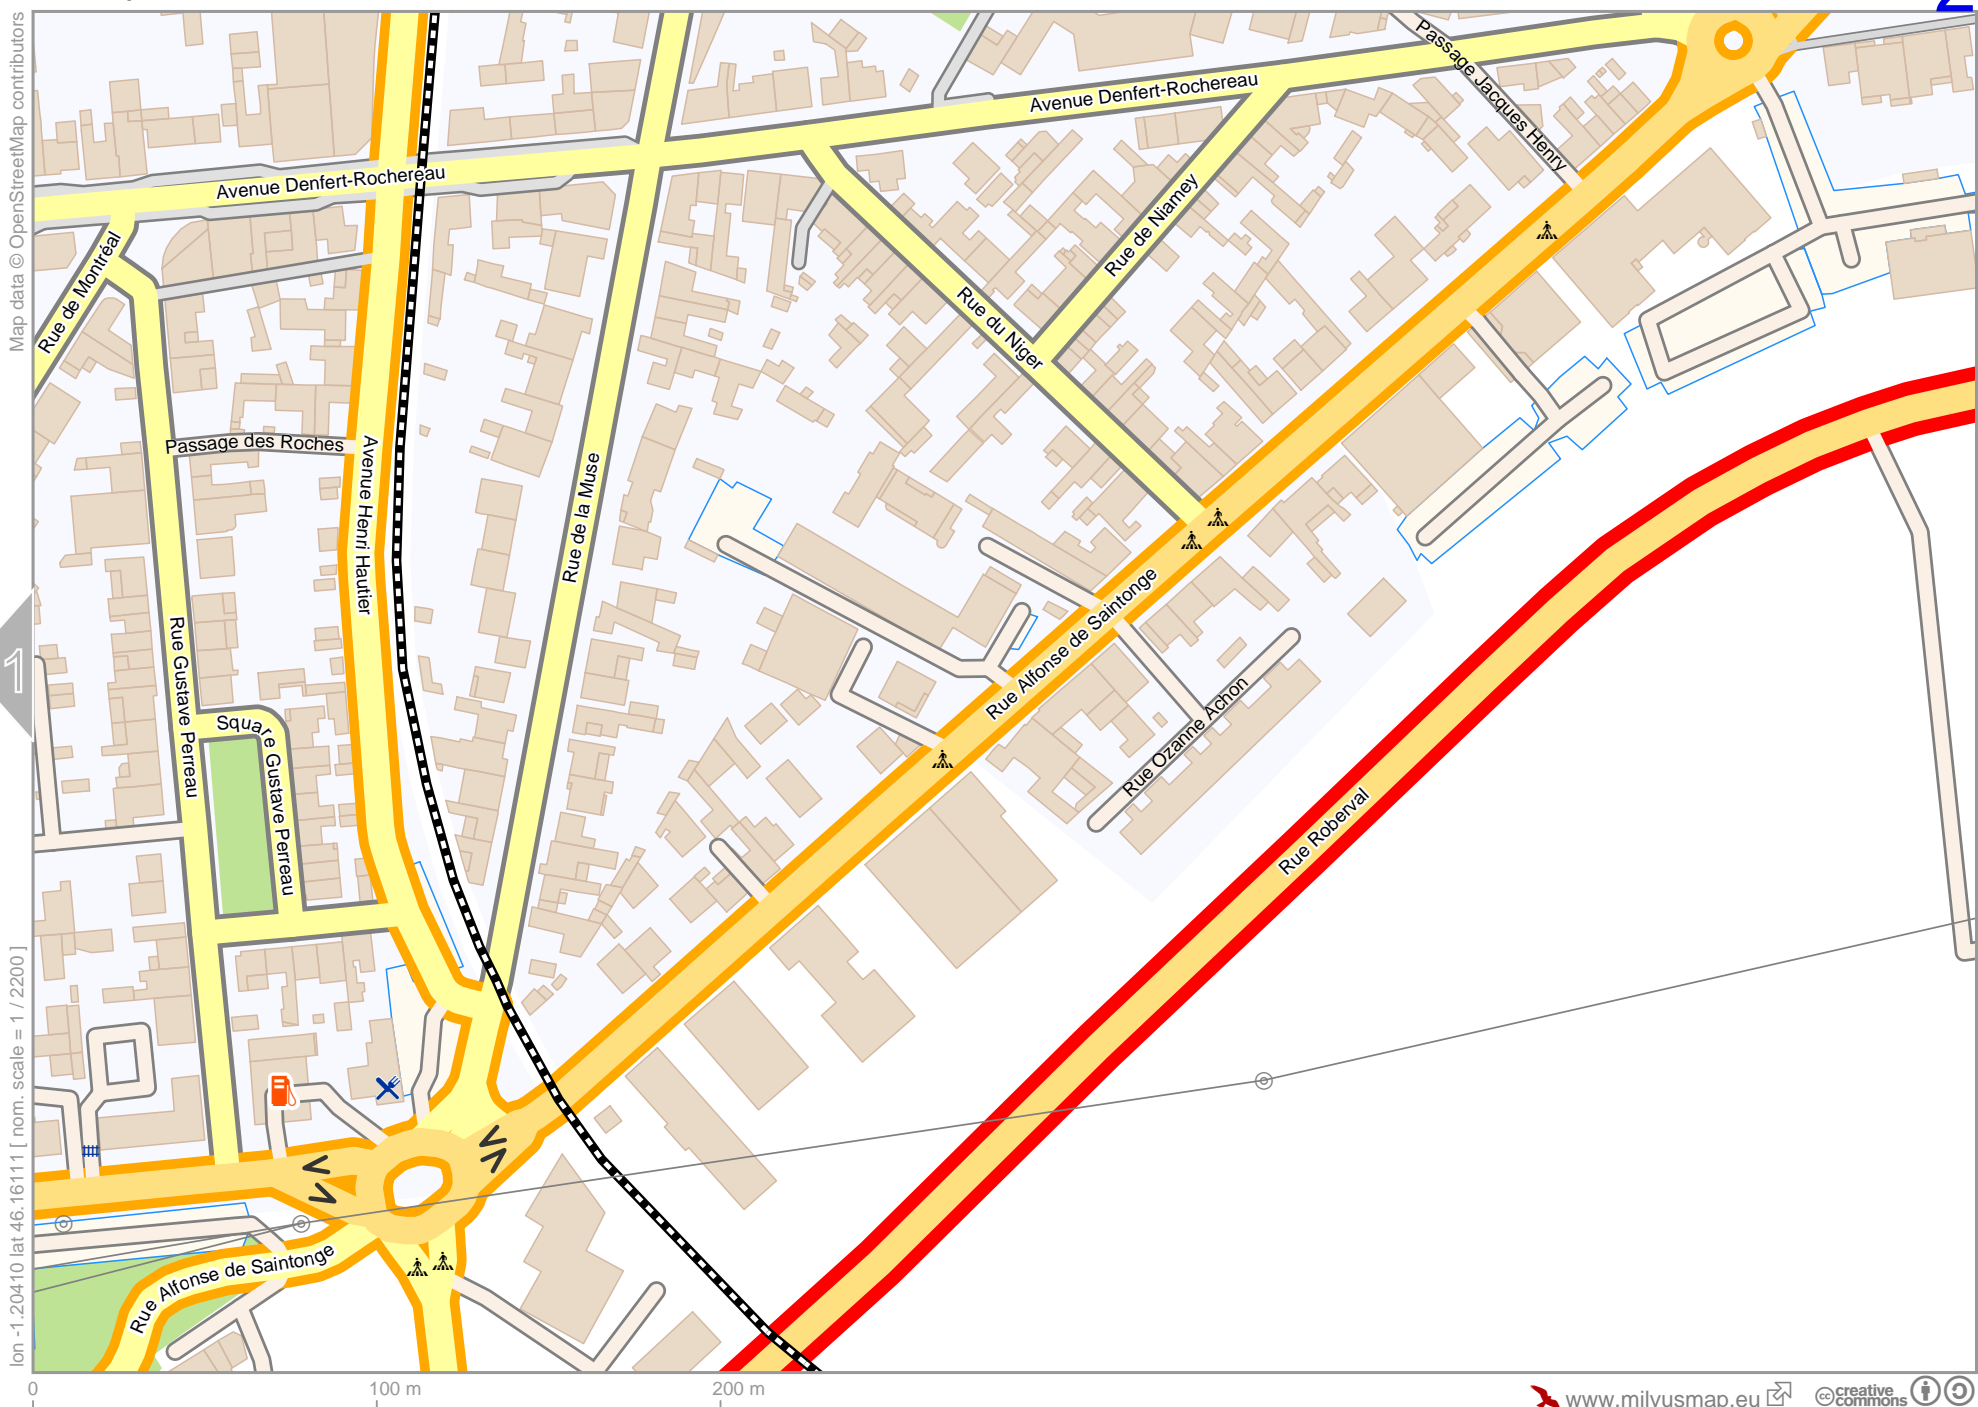

Cartopartie - Itinéraire 2

1

Map data © OpenStreetMap contributors

lon -1.21142 lat 46.16111 [nom. scale = 1 / 2200]

lon -1.20410 lat 46.16467

2 20240703_134103_Cartopartie - Itinéraire 2 - 1.2040_46.1628_694.pdf

Cartopartie - Itinéraire 2

Map data © OpenStreetMap contributors

lon -1.20410 lat 46.16111 [nom. scale = 1 / 2200]

lon -1.19678 lat 46.16467

pdfmap_20240703_134103_Cartopartie_itineraire_2_-1.2040_46.1628_694.pdf