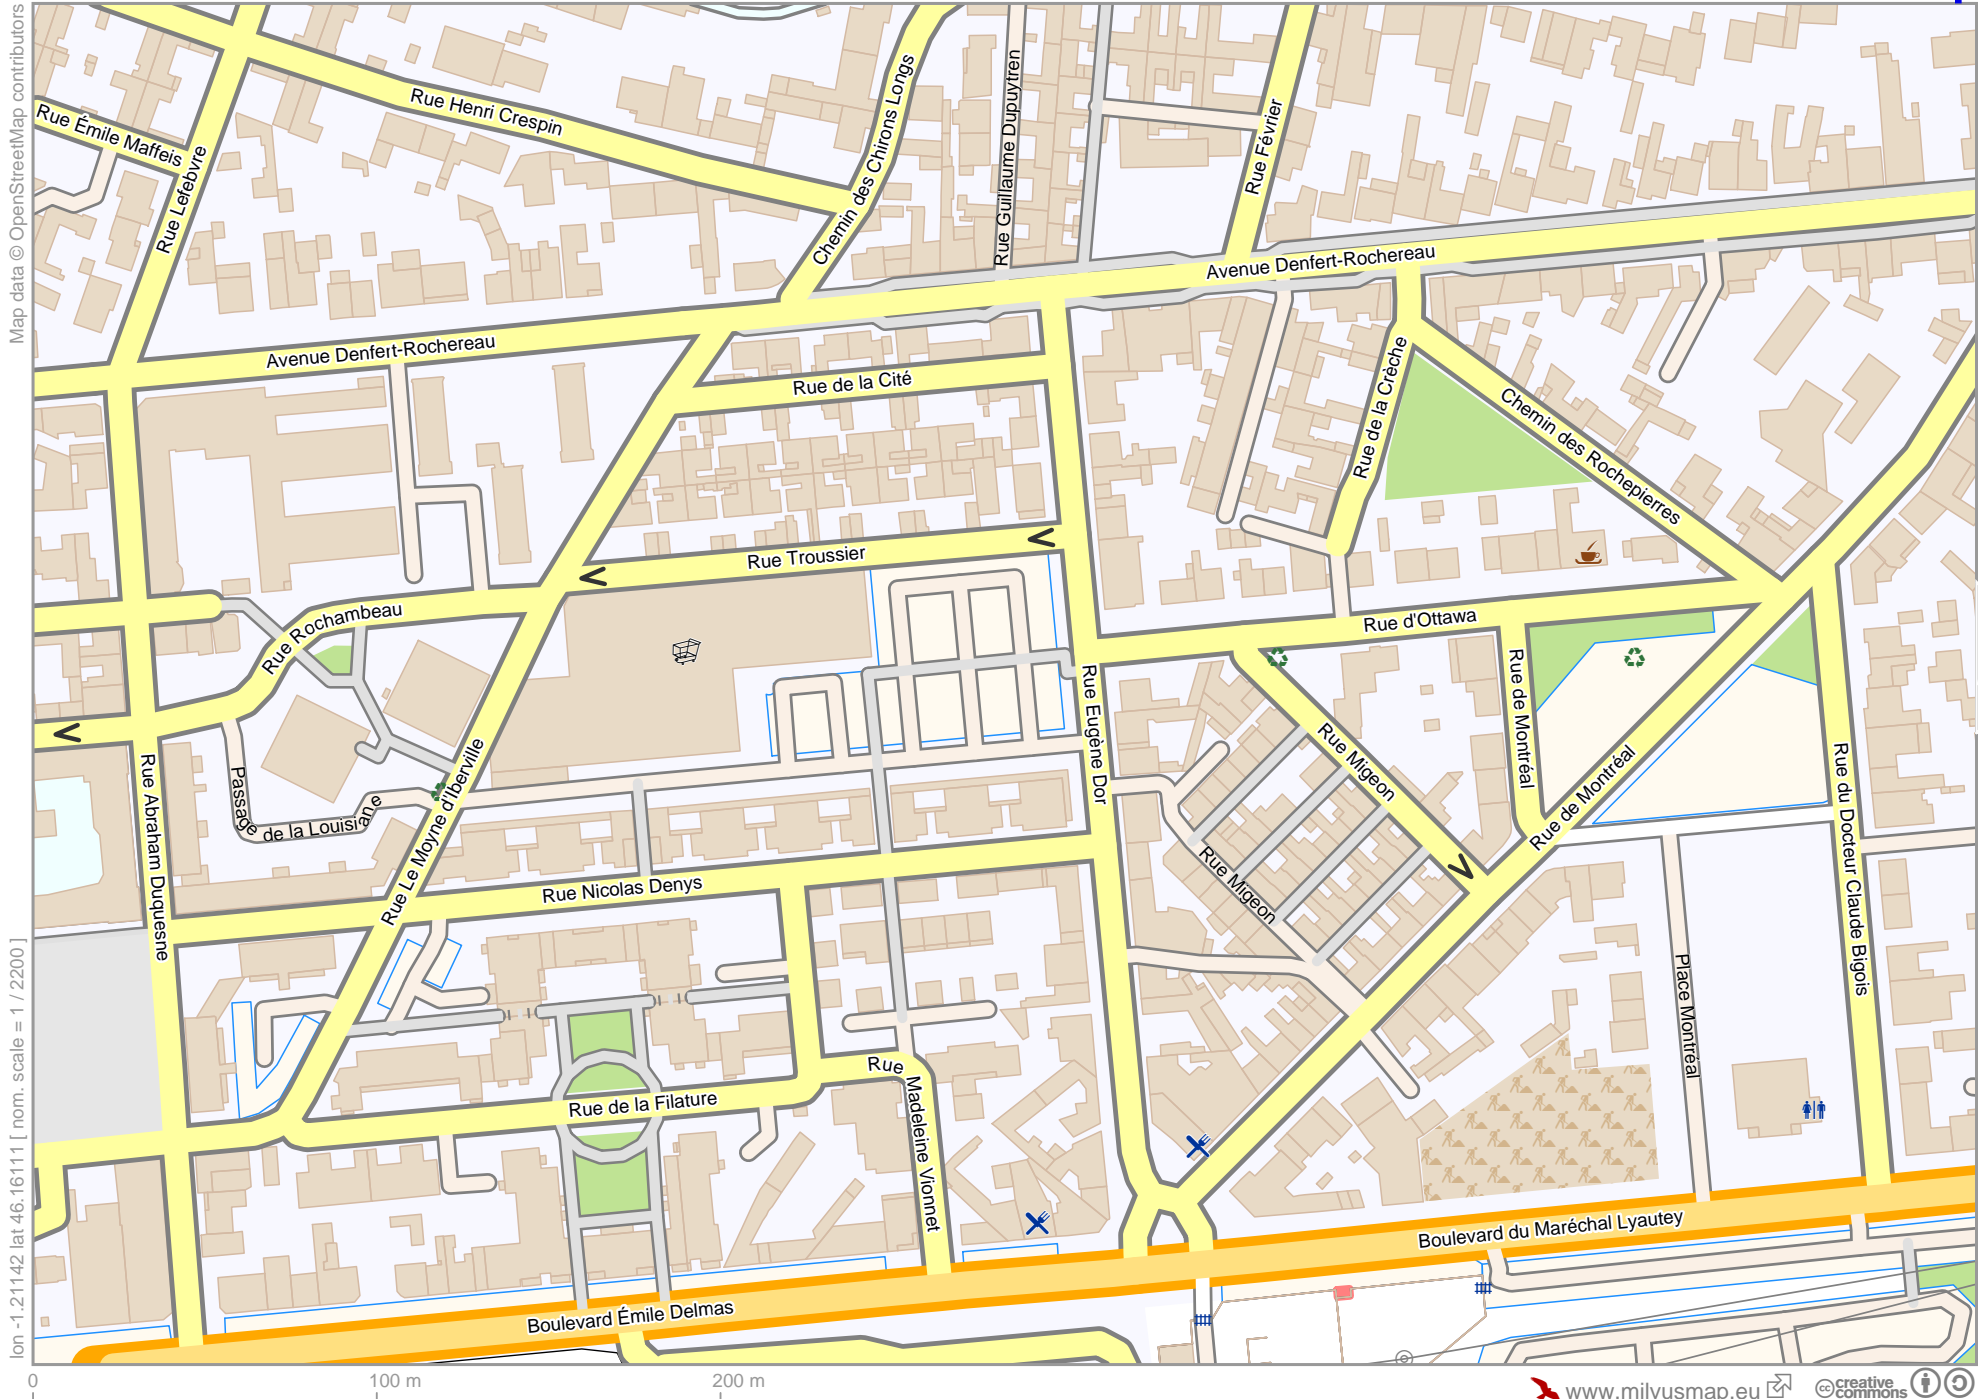

Cartopartie - Itinéraire 2

1

Map data © OpenStreetMap contributors

lon -1.21142 lat 46.16111 [nom. scale = 1 / 2200]

lon -1.20410 lat 46.16467

2 20240703_134103_Cartopartie - Itinéraire 2 - 1.2040_46.1628_694.pdf

Cartopartie - Itinéraire 2

Map data © OpenStreetMap contributors

lon -1.20410 lat 46.16111 [nom. scale = 1 / 2200]

lon -1.19678 lat 46.16467

pdfmap_20240703_134103_Cartopartie_itineraire_2_-1.2040_46.1628_694.pdf