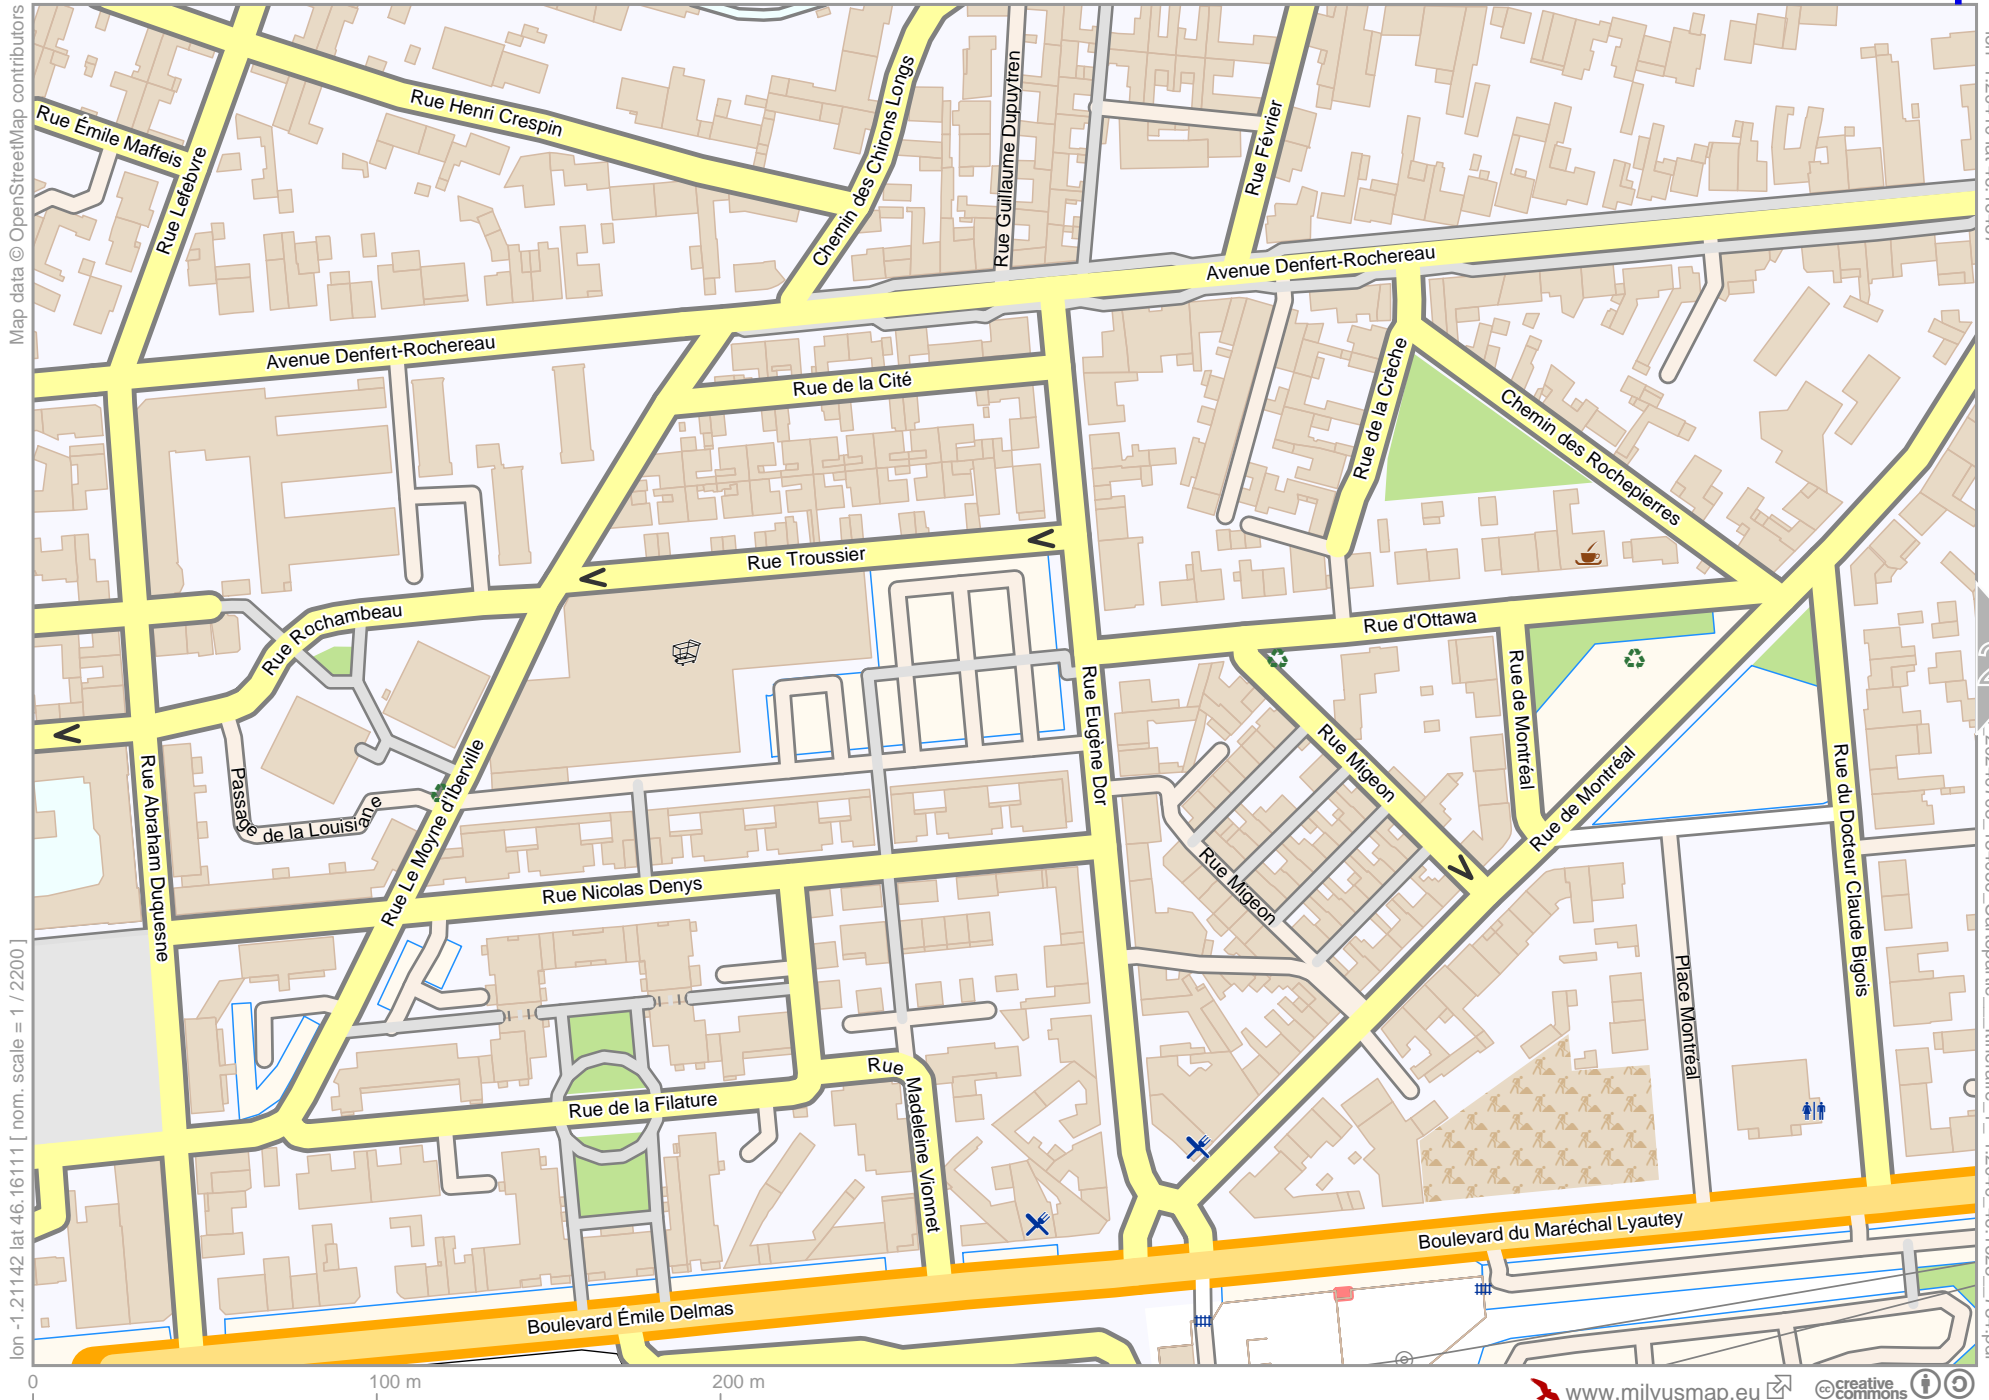

Cartopartie - Itinéraire 1

1

lon -1.20410 lat 46.16467

2

lon -1.20240703 lat 46.134056 Cartopartie - Itinéraire 1 - 1.2040_46.1628_734.pdf

Cartopartie - Itinéraire 1

Map data © OpenStreetMap contributors

lon -1.20410 lat 46.16111 [nom. scale = 1 / 2200]

lon -1.19678 lat 46.16467

pdfmap_20240703_134056_Cartopartie_itineraire_1_-1.2040_46.1628_734.pdf