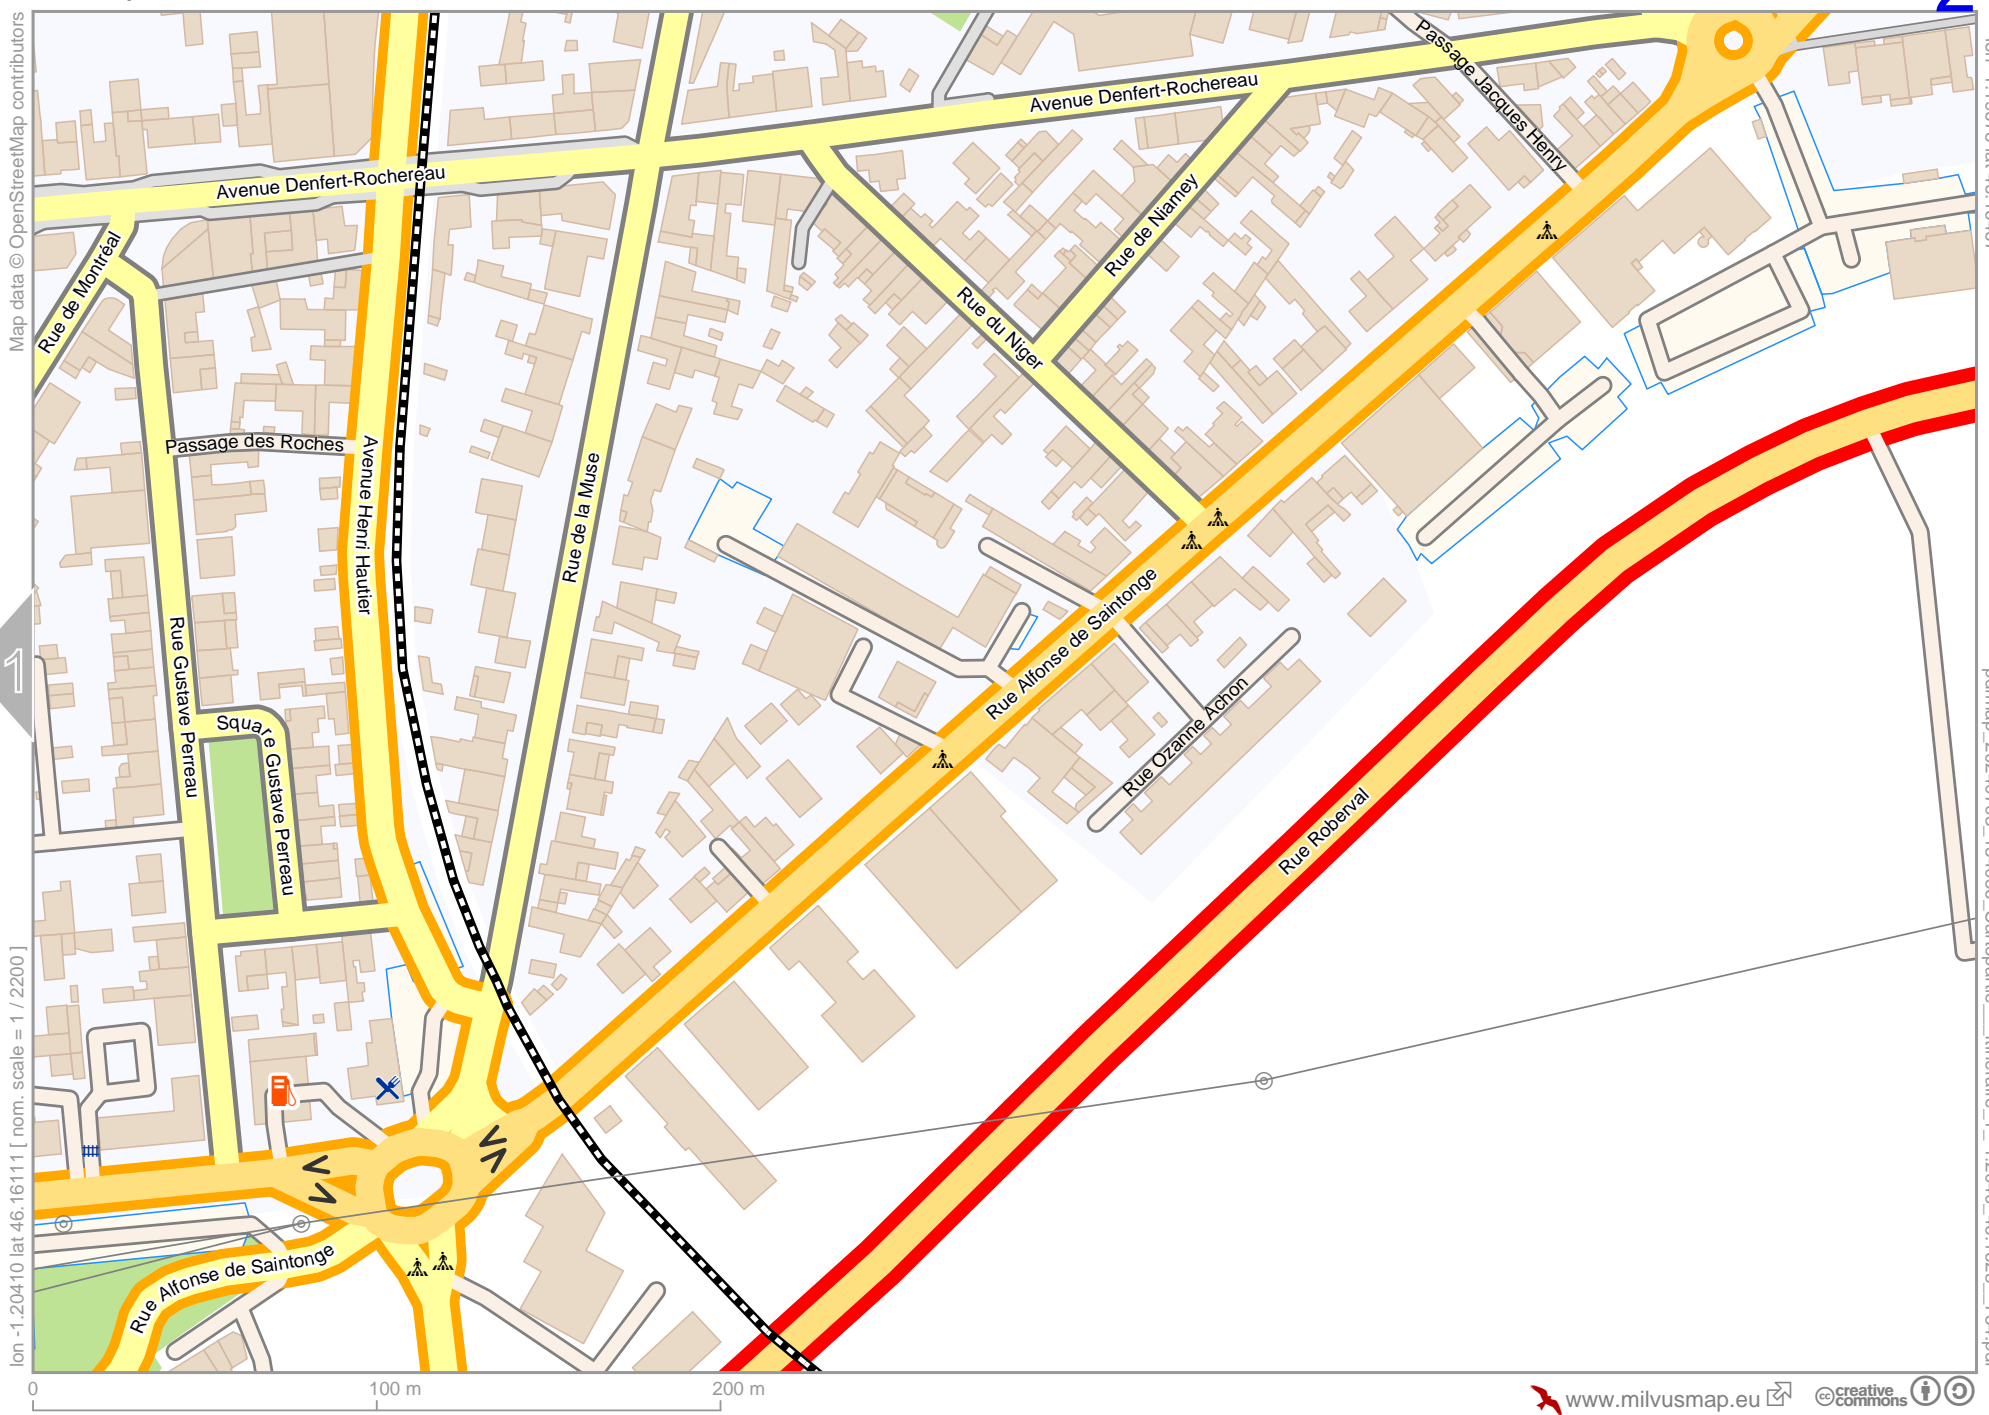

Cartopartie - Itinéraire 1

1

lon -1.20410 lat 46.16467

2

lon -1.20240703 lat 46.134056 Cartopartie - Itinéraire 1 - 1.2040_46.1628_734.pdf

Cartopartie - Itinéraire 1

Map data © OpenStreetMap contributors

lon -1.20410 lat 46.16111 [nom. scale = 1 / 2200]

lon -1.19678 lat 46.16467

pdfmap_20240703_134056_Cartopartie_itineraire_1_-1.2040_46.1628_734.pdf