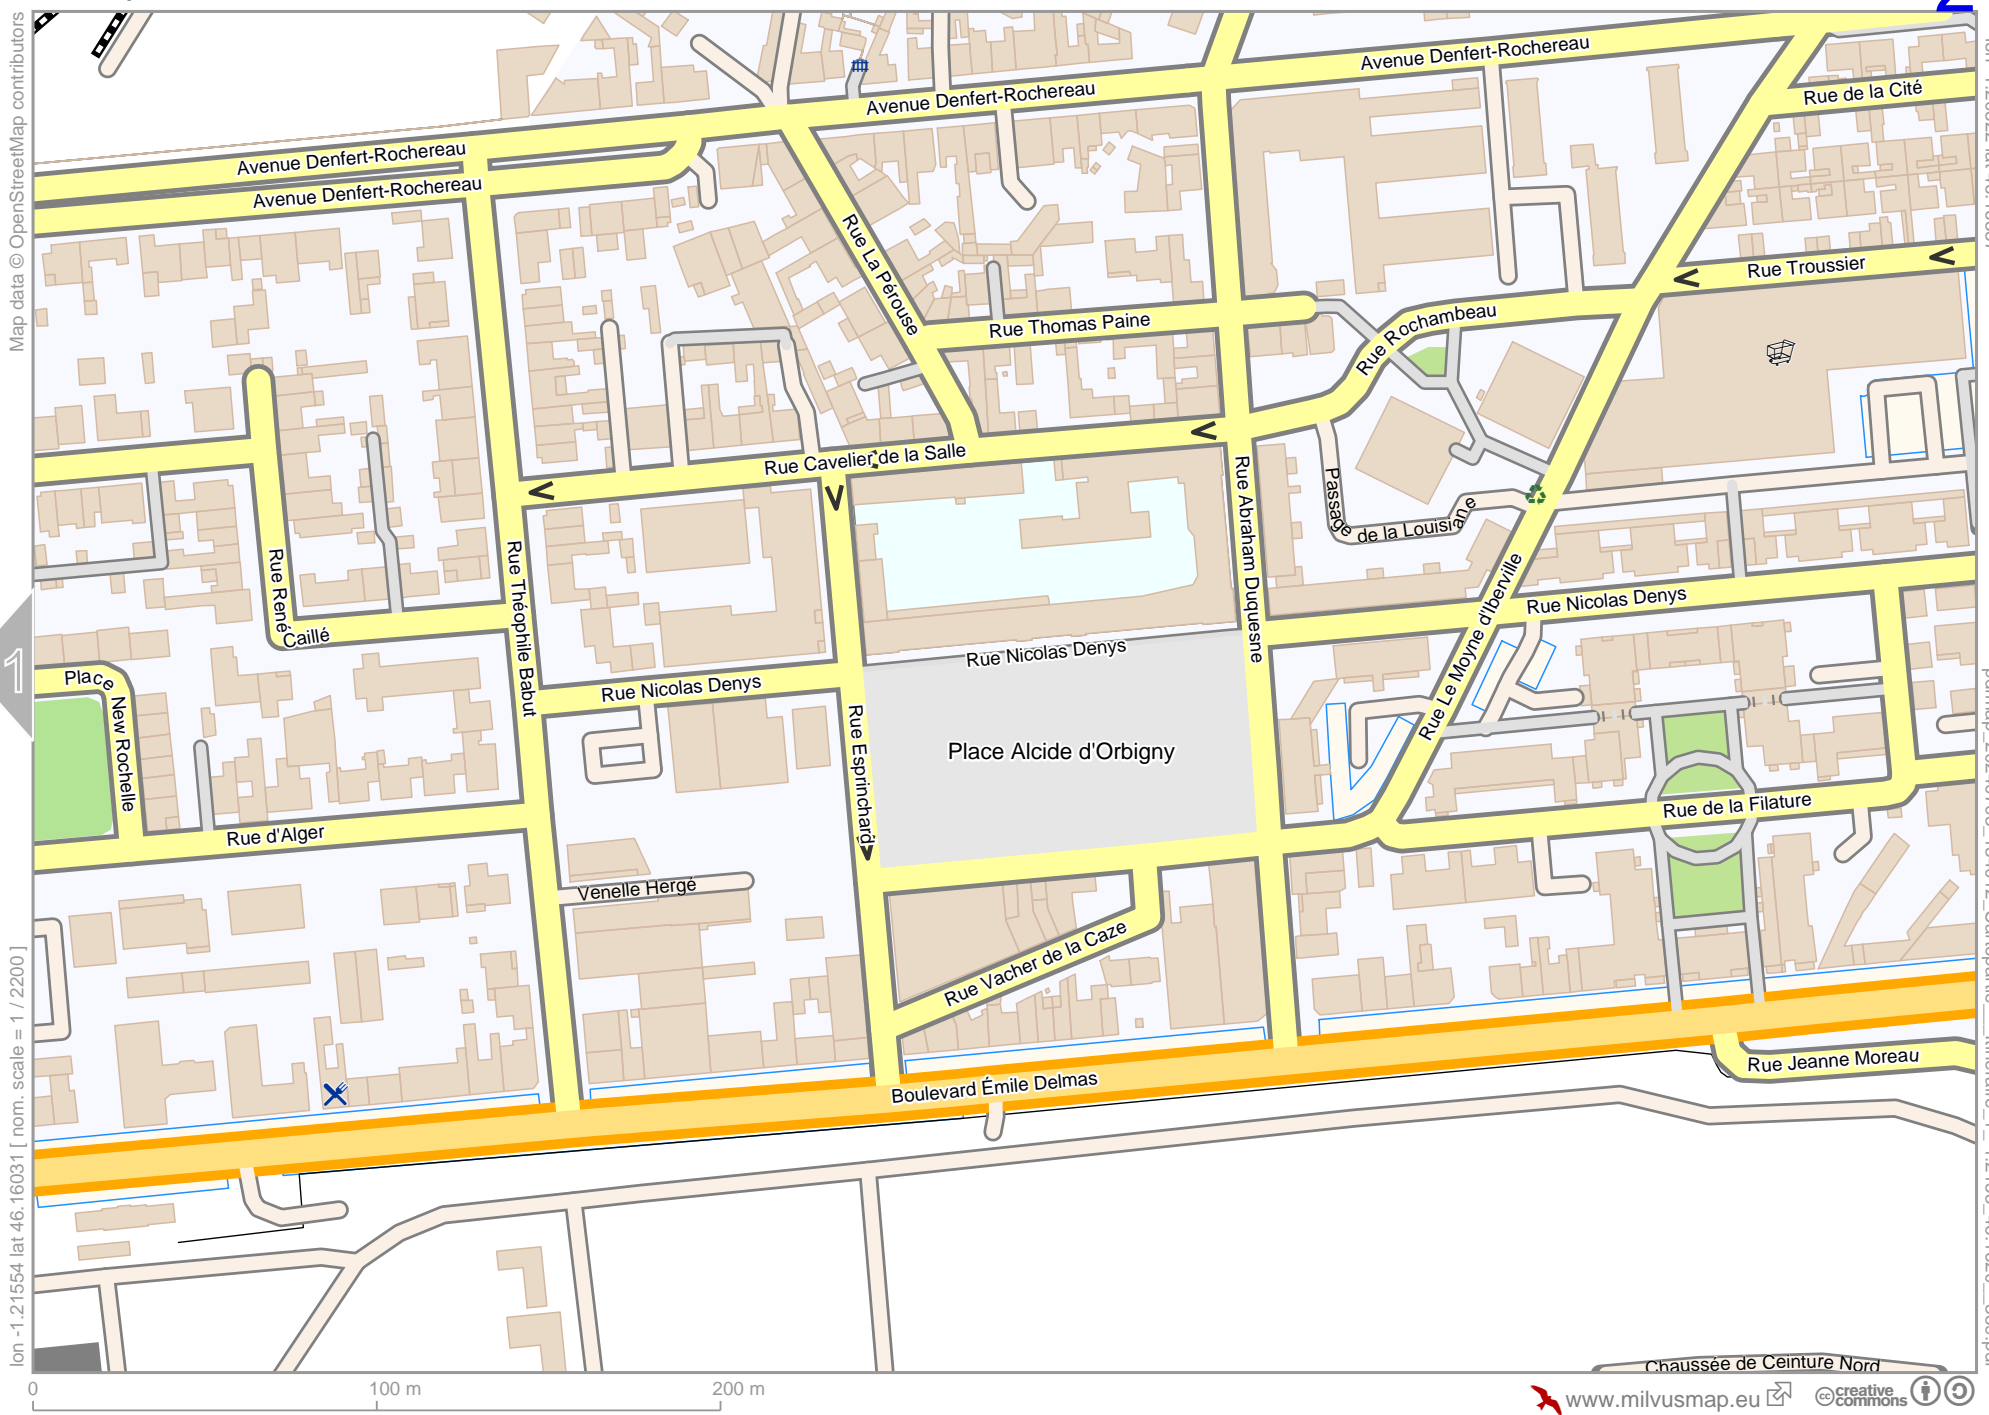

Cartopartie - Itinéraire 1

Map data © OpenStreetMap contributors

lon -1.22286 lat 46.16031 [nom. scale = 1 / 2200]

1

lon -1.21554 lat 46.16387

2

lon -1.20240703 lat 46.134012 Cartopartie - Itinéraire 1 - 1.2155_46.1620_889.pdf

Cartopartie - Itinéraire 1

Map data © OpenStreetMap contributors

lon -1.21554, lat 46.16031 [nom. scale = 1 / 2200]

lon -1.20822, lat 46.16387

pdfmap_20240703_134012_Cartopartie - Itinéraire_1 - 1.2155_46.1620_889.pdf