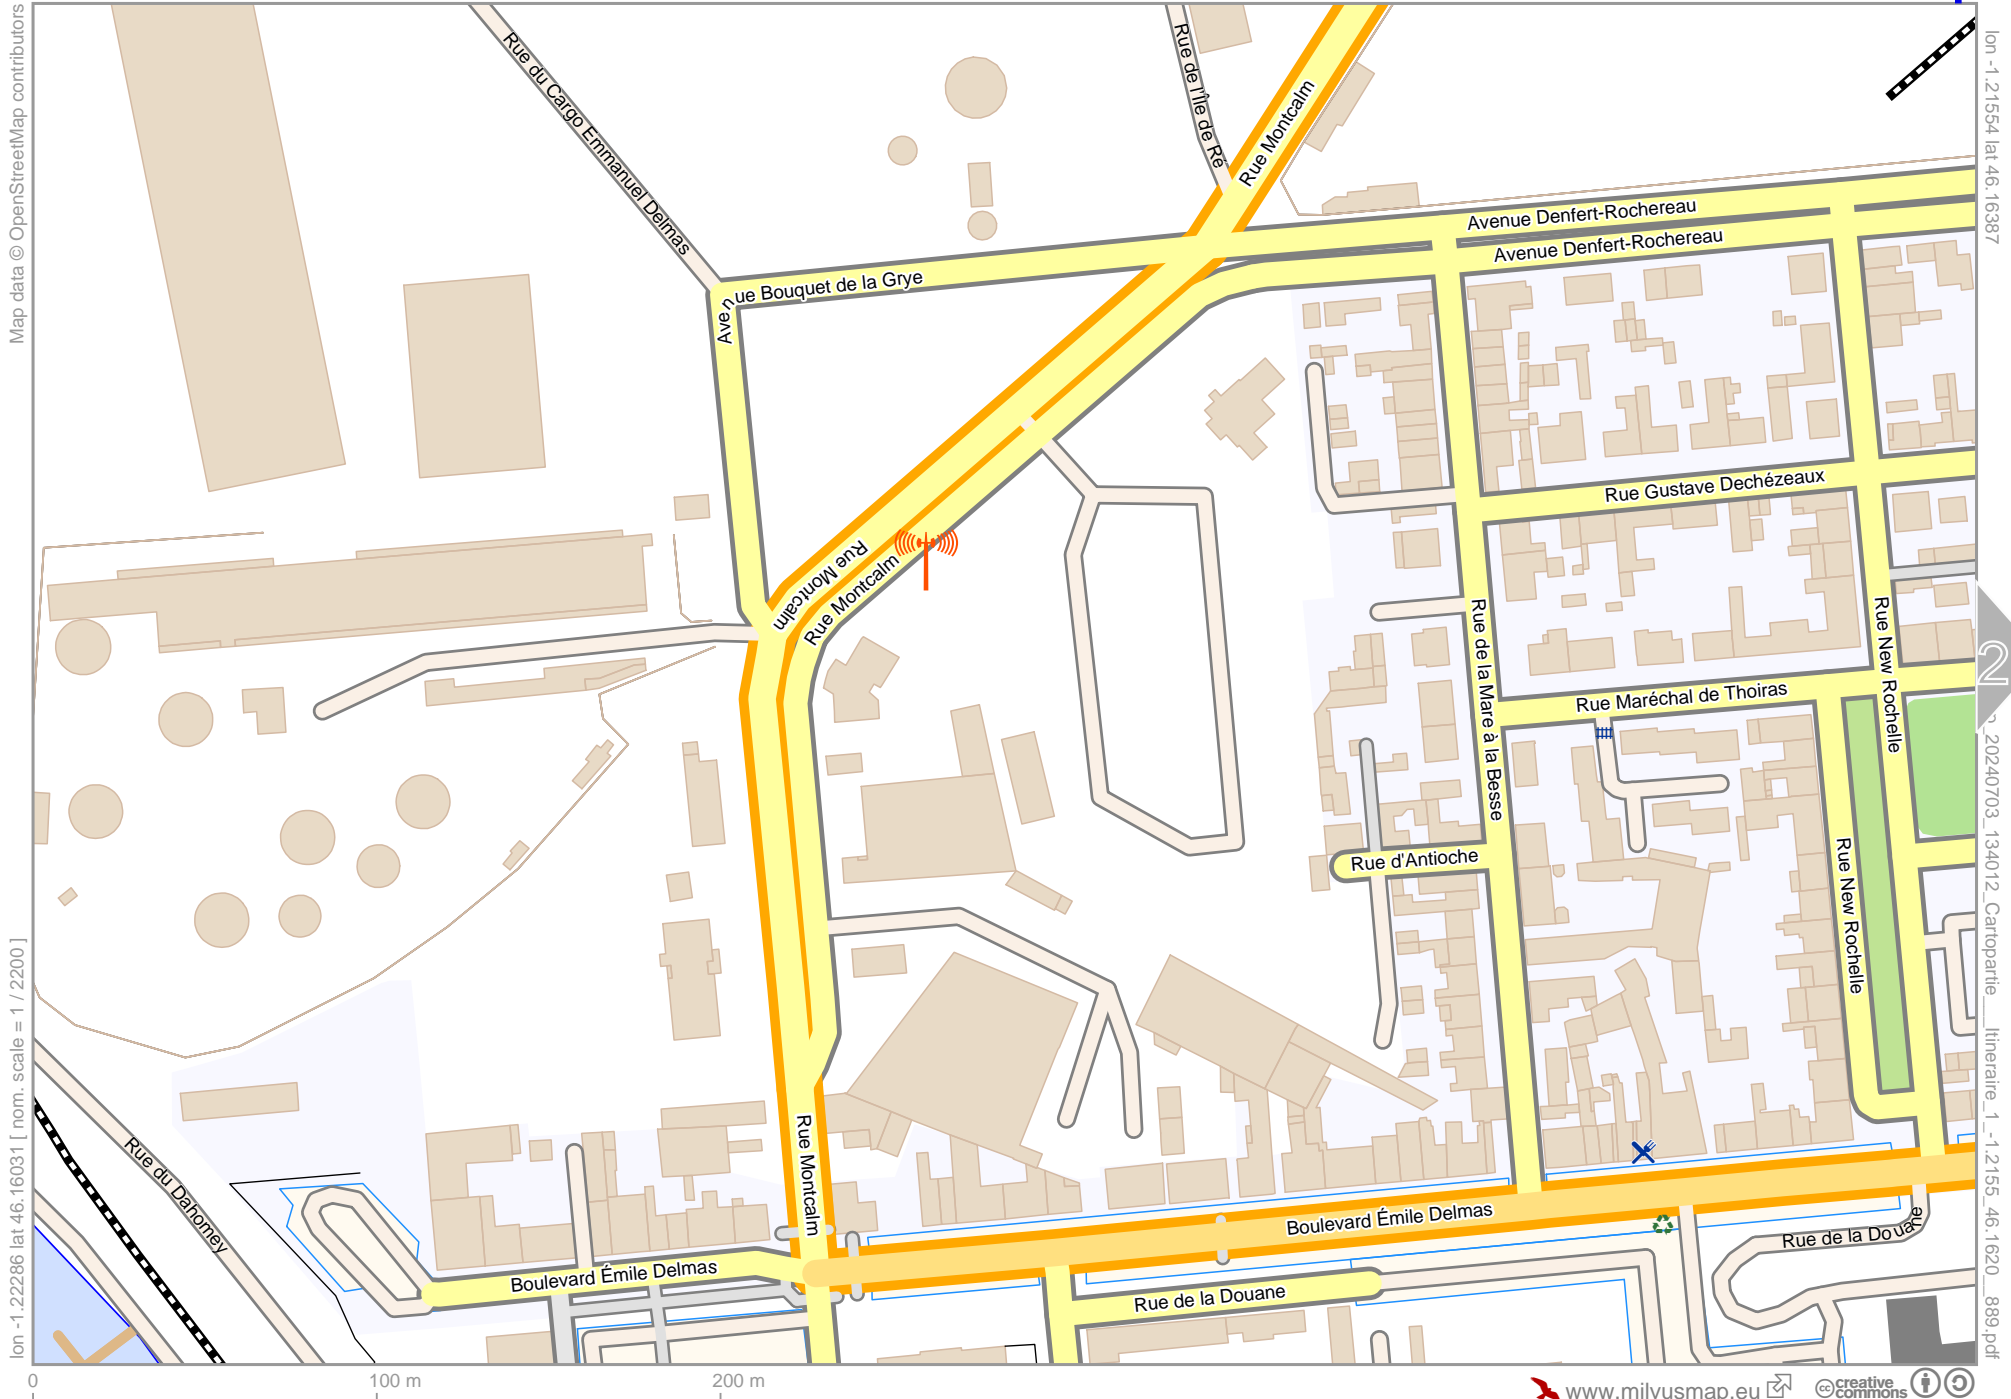

Cartopartie - Itinéraire 1

Map data © OpenStreetMap contributors

lon -1.22286 lat 46.16031 [nom. scale = 1 / 2200]

1

lon -1.21554 lat 46.16387

2

lon -1.20240703 lat 46.134012 Cartopartie - Itinéraire 1 - 1.2155_46.1620_889.pdf

Cartopartie - Itinéraire 1

Map data © OpenStreetMap contributors

lon -1.21554, lat 46.16031 [nom. scale = 1 / 2200]

lon -1.20822, lat 46.16387

pdfmap_20240703_134012_Cartopartie - Itinéraire_1 - 1.2155_46.1620_889.pdf