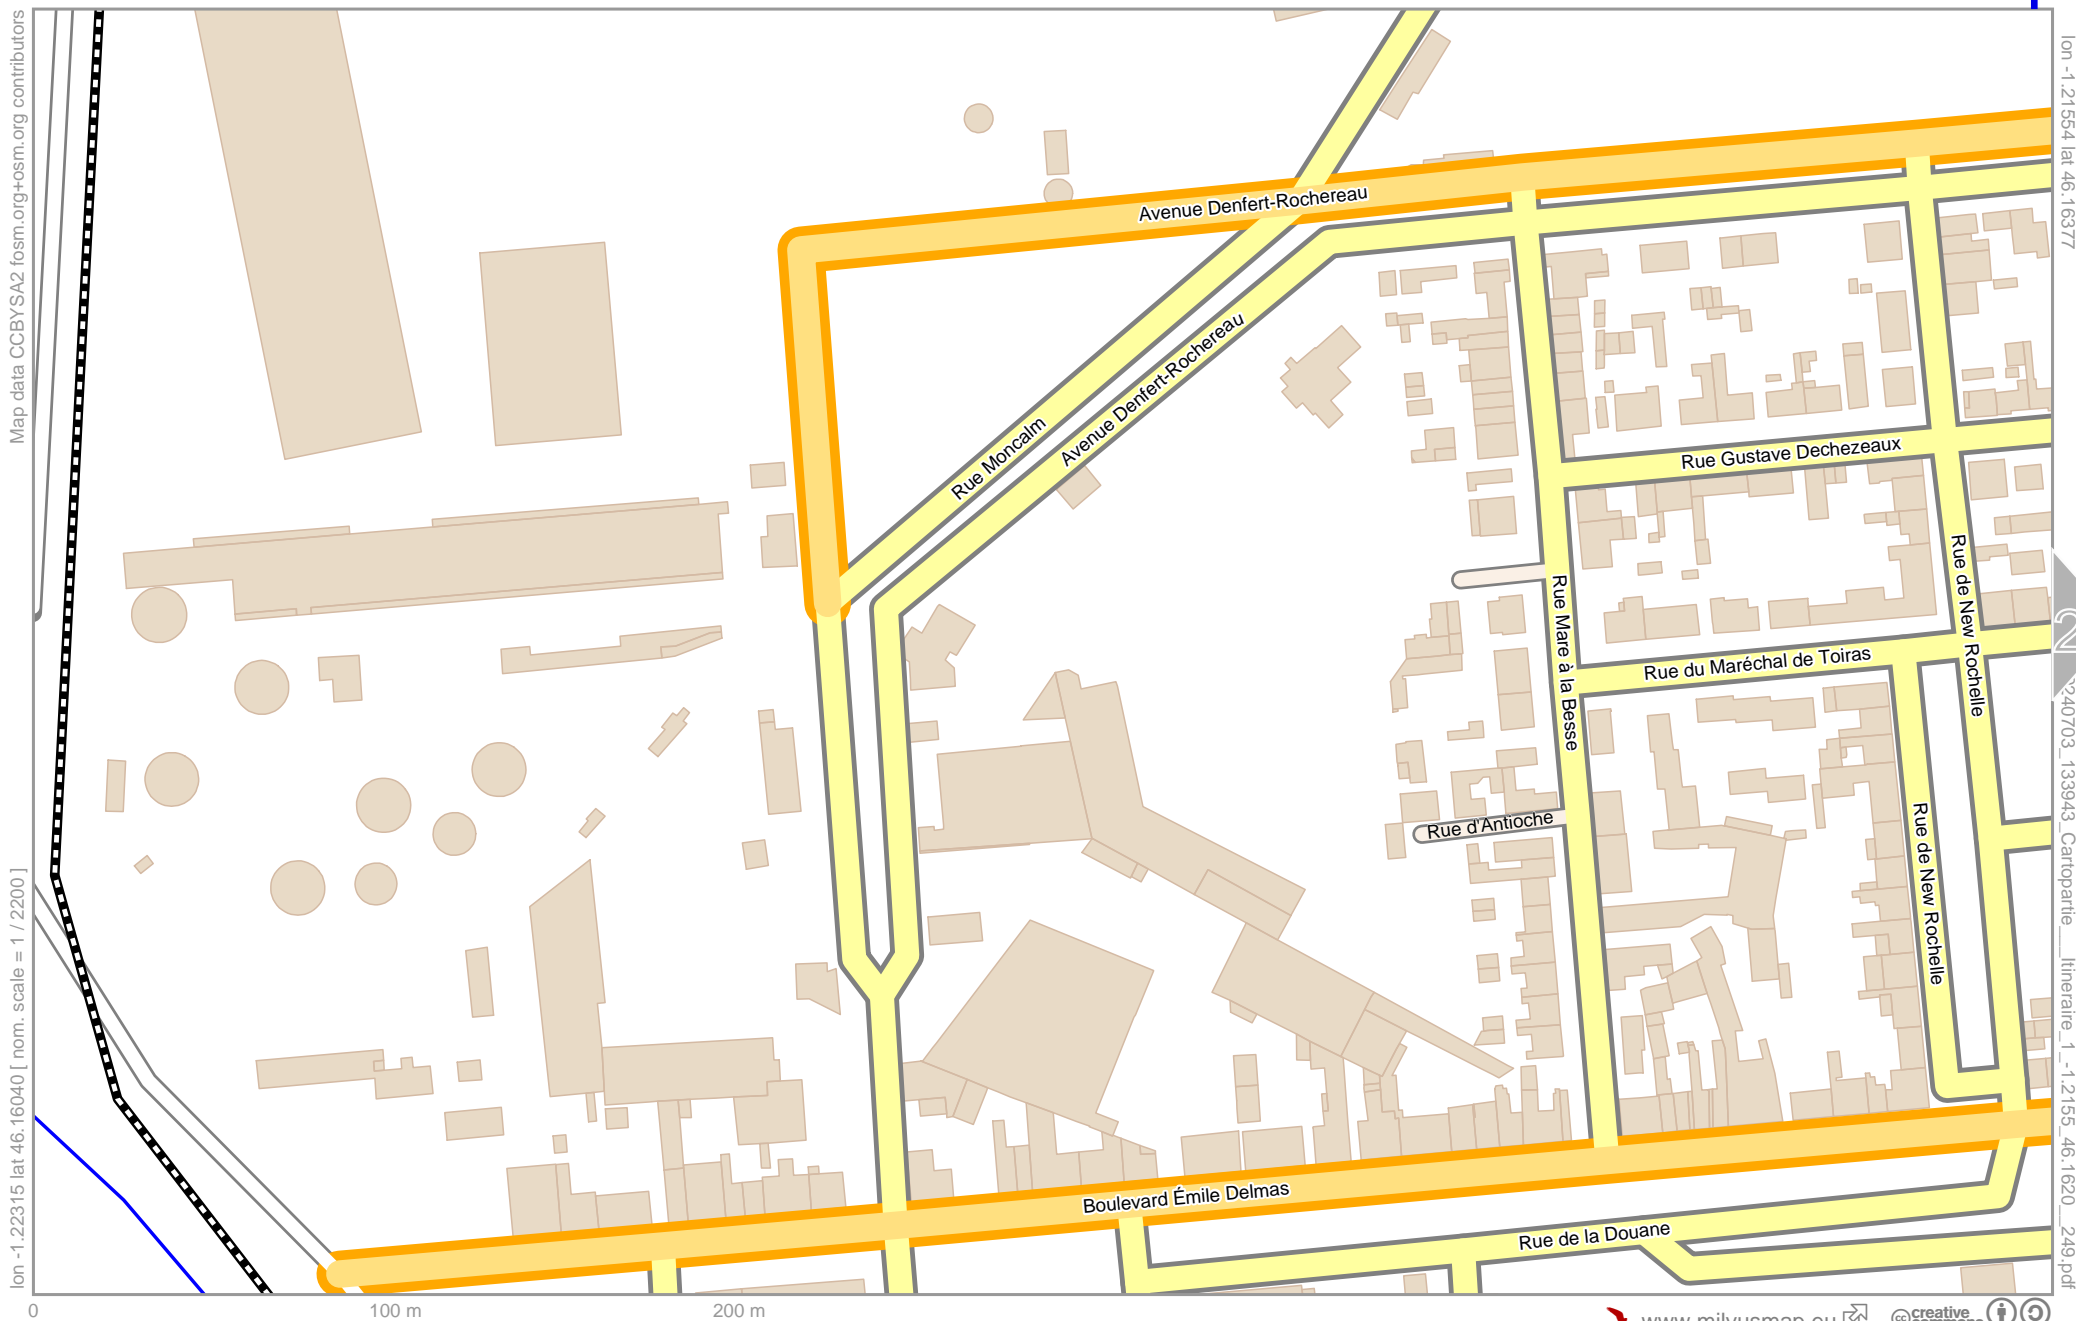

Cartopartie - Itinéraire 1

Map data CCBYSA2 fism.org+osm.org contributors

lon -1.22315 lat 46.16040 [nom. scale = 1 / 2200]

lon -1.21554 lat 46.16377

lon -1.21554 lat 46.1620 249.pdf

2