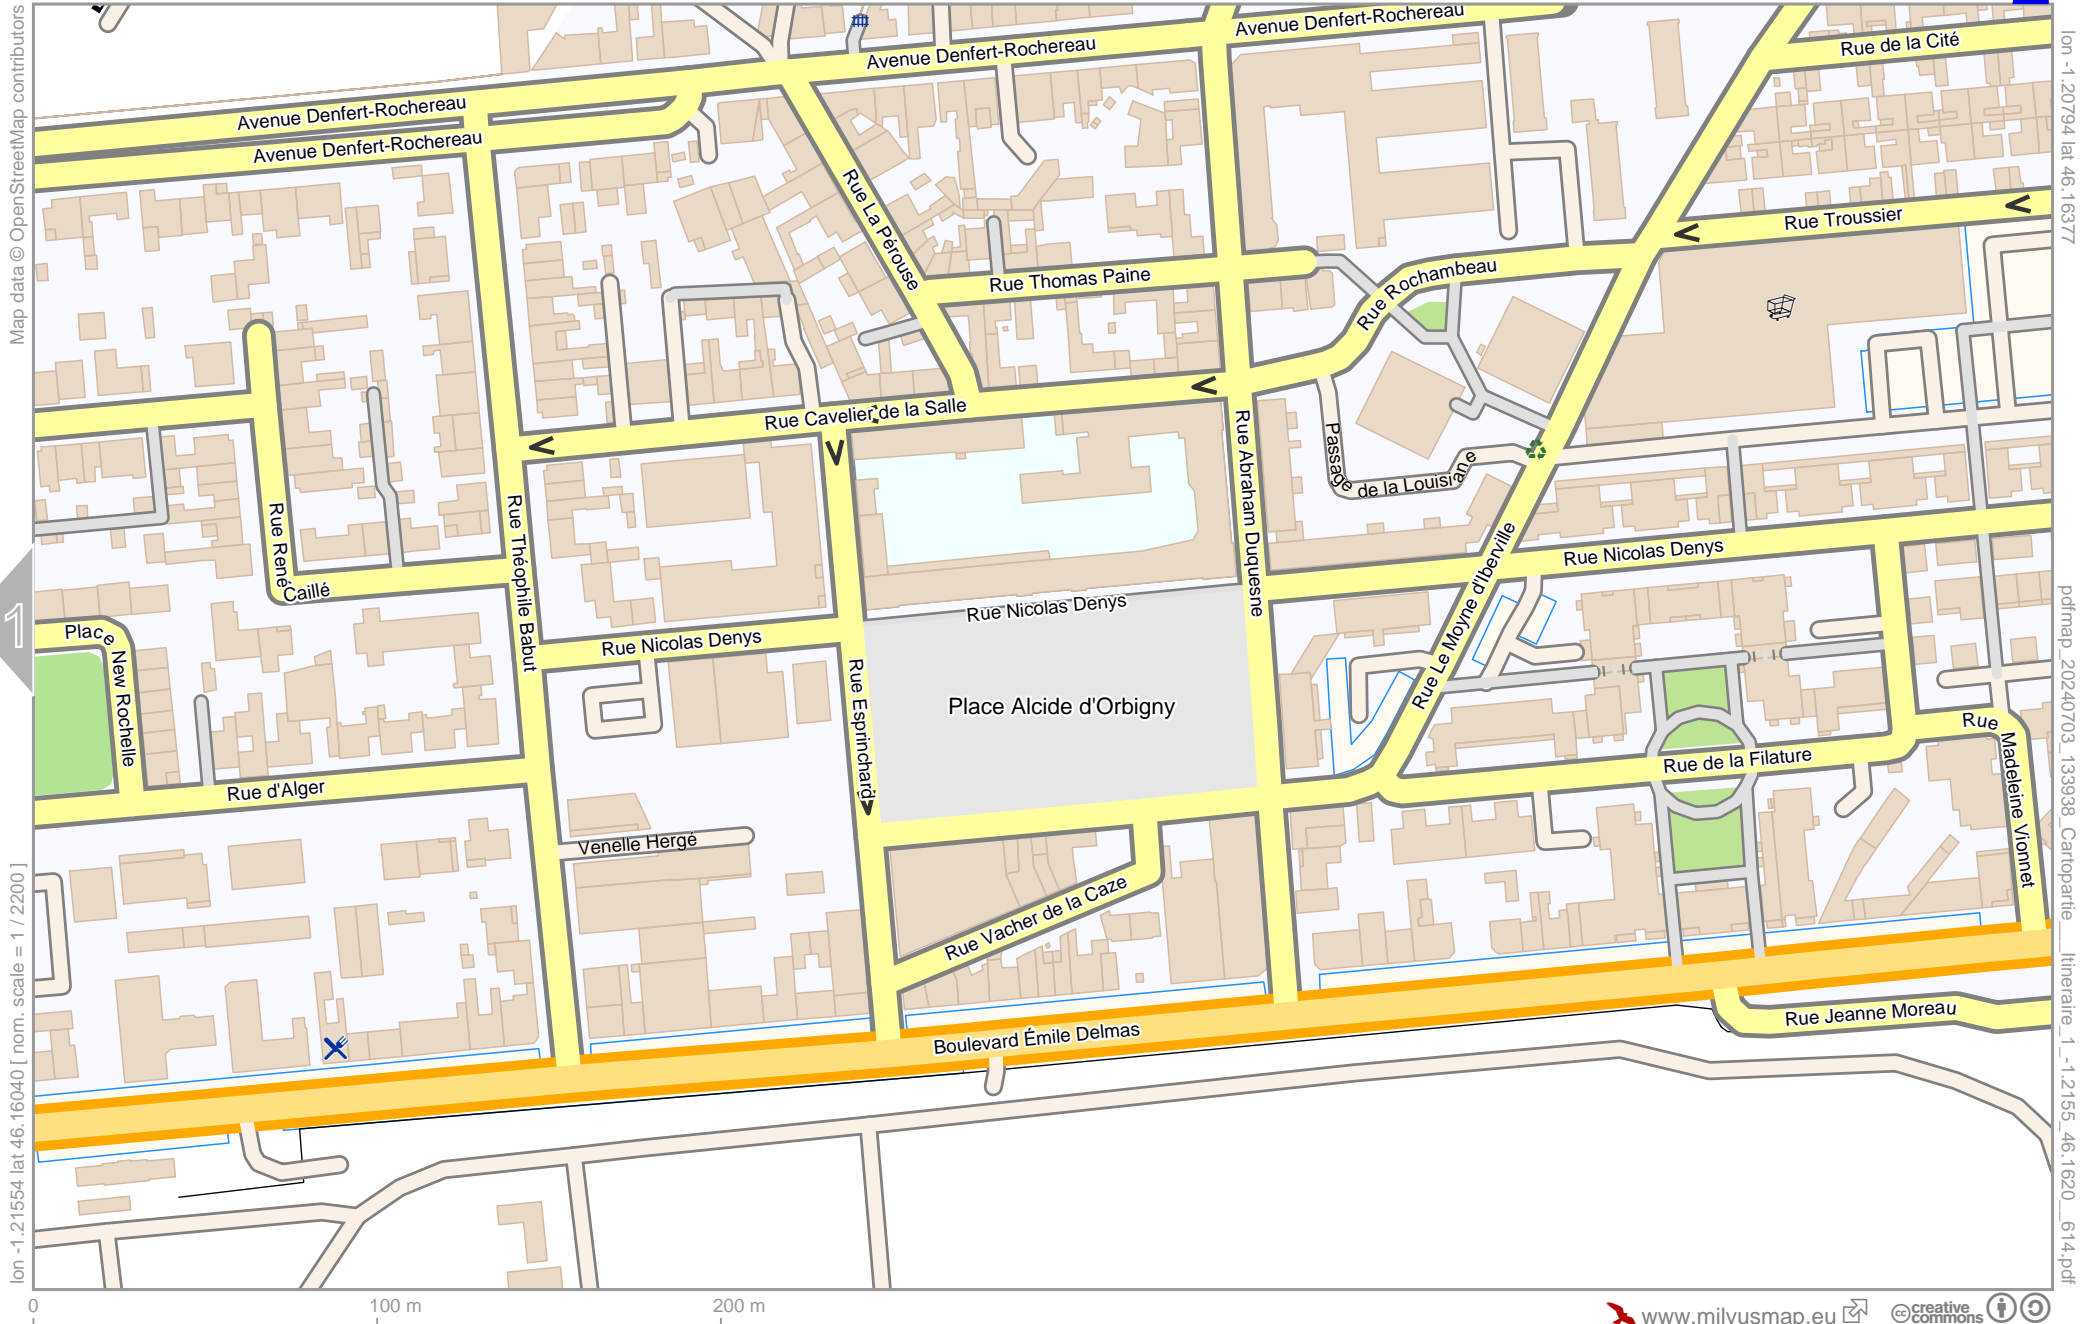

Cartopartie - Itinéraire 1

Map data © OpenStreetMap contributors

lon -1.22315 lat 46.16040 [nom. scale = 1 / 2200]

lon -1.21554 lat 46.16377

240703_133938 Cartopartie - Itinéraire_1 - 1.2155_46.1620_614.pdf

Cartopartie - Itinéraire 1

Map data © OpenStreetMap contributors

lon -1.21554 lat 46.16040 [nom. scale = 1 / 2200]

lon -1.20794 lat 46.16377

pdfmap_20240703_133938_Cartopartie - Itinéraire_1 - 1.2155_46.1620_614.pdf