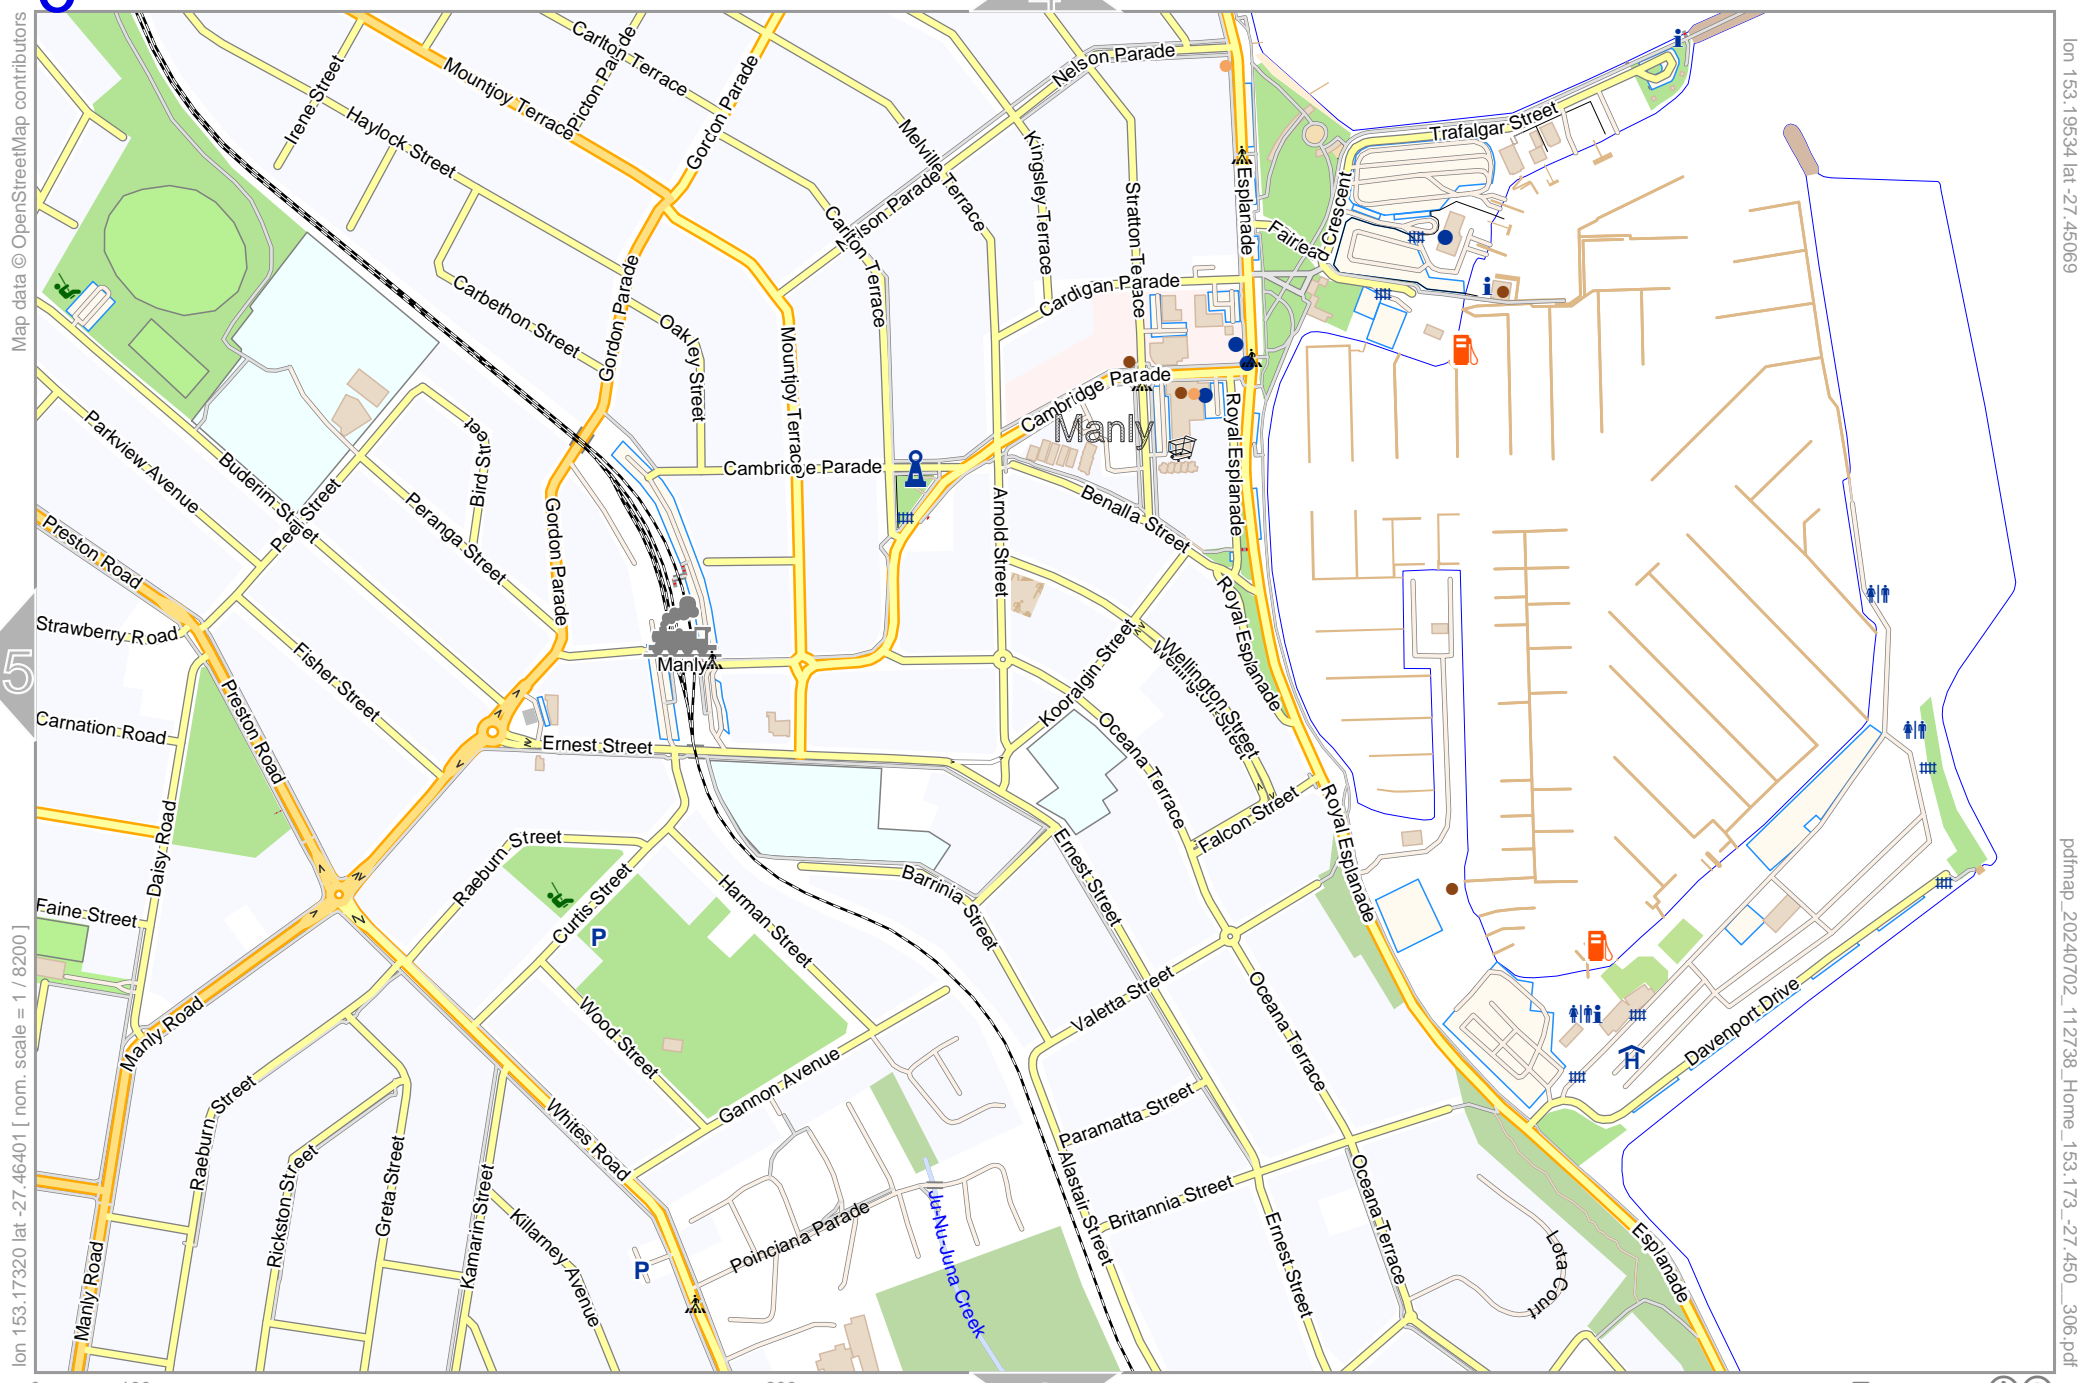

lon 153.19534 lat -27.42405

lon 153.17320 lat -27.43737 [ nom. scale = 1 / 8200 ]

pdfmap\_20240702\_112738\_Home\_153.173\_-27.450\_306.pdf

0 100 m 800 m

Map data © OpenStreetMap contributors

lon 153.17320 lat -27.45069 [ nom. scale = 1 / 8200 ]

lon 153.19534 lat -27.43737

pdfmap\_20240702\_112738\_Home\_153.173\_-27.450\_306.pdf

0 100 m 800 m

Map data © OpenStreetMap contributors

lon 153.17320 lat -27.46401 [ nom. scale = 1 / 8200 ]

lon 153.19534 lat -27.45069

pdfmap\_20240702\_112738\_Home\_153.173\_-27.450\_306.pdf

0 100 m 800 m

Map data © OpenStreetMap contributors

lon 153.15105 lat -27.47733 [ nom. scale = 1 / 8200 ]

lon 153.17320 lat -27.46401

pdfmap\_20240702\_112738\_Home\_153.173\_-27.450\_306.pdf

0 100 m 800 m

8

7

Map data © OpenStreetMap contributors

lon 153.17320 lat -27.47733 [ nom. scale = 1 / 8200 ]

0 100 m 800 m