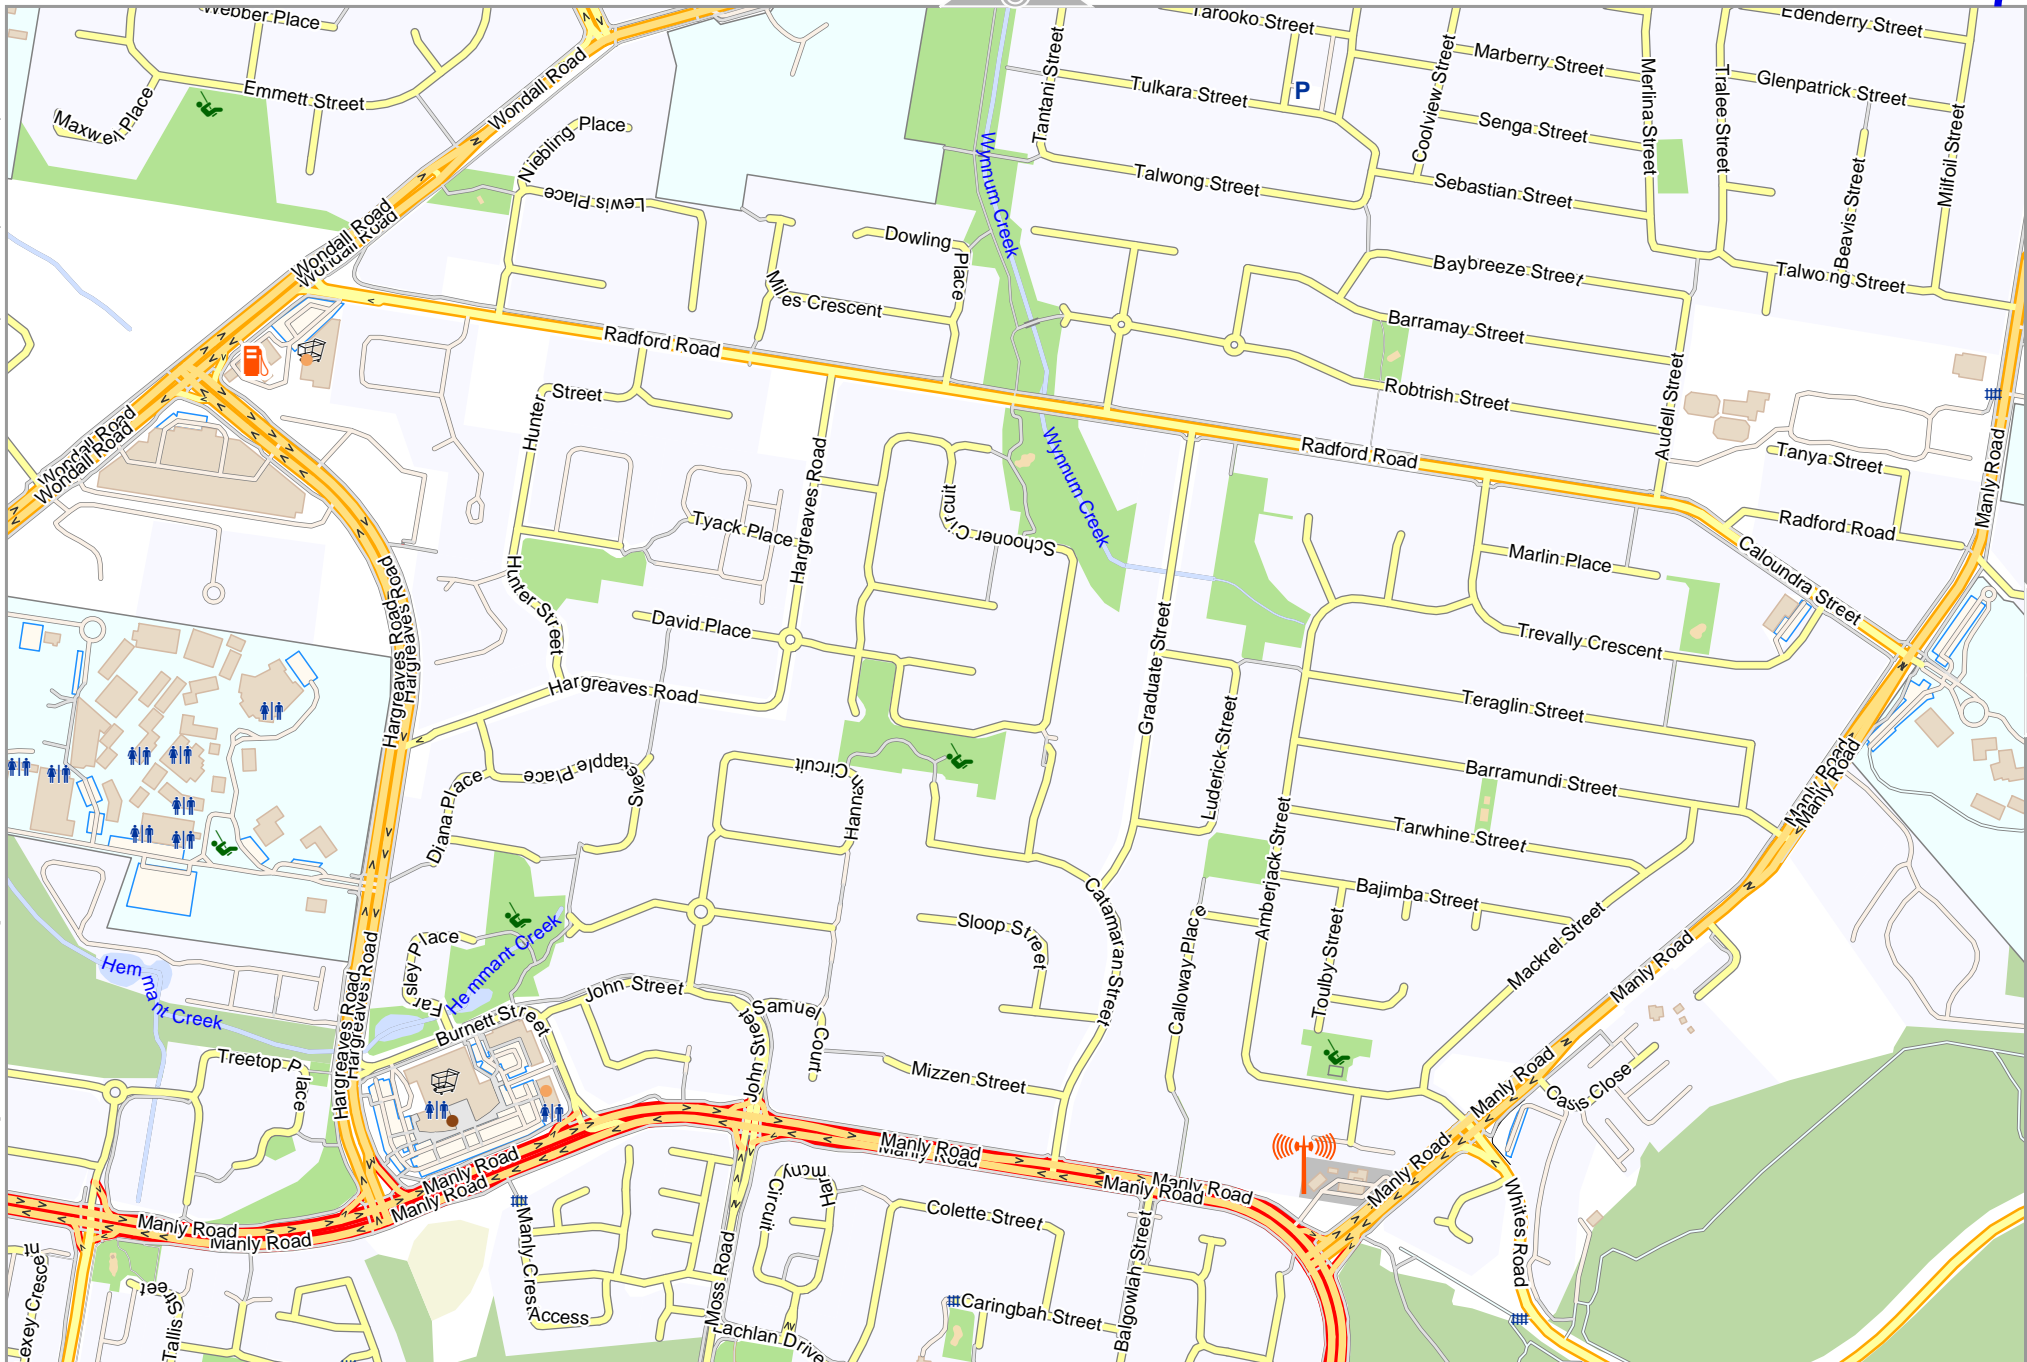

lon 153.19534 lat -27.43737

pdfmap\_20240702\_112738\_Home\_153.173\_-27.450\_306.pdf

0 100 m 800 m

Map data © OpenStreetMap contributors

lon 153.17320 lat -27.46401 [ nom. scale = 1 / 8200 ]

lon 153.19534 lat -27.45069

pdfmap\_20240702\_112738\_Home\_153.173\_-27.450\_306.pdf

0 100 m 800 m

Map data © OpenStreetMap contributors

lon 153.15105 lat -27.47733 [ nom. scale = 1 / 8200 ]

lon 153.17320 lat -27.46401

pdfmap\_20240702\_112738\_Home\_153.173\_-27.450\_306.pdf

0 100 m 800 m

8

7

Map data © OpenStreetMap contributors

lon 153.17320 lat -27.47733 [ nom. scale = 1 / 8200 ]

0 100 m 800 m