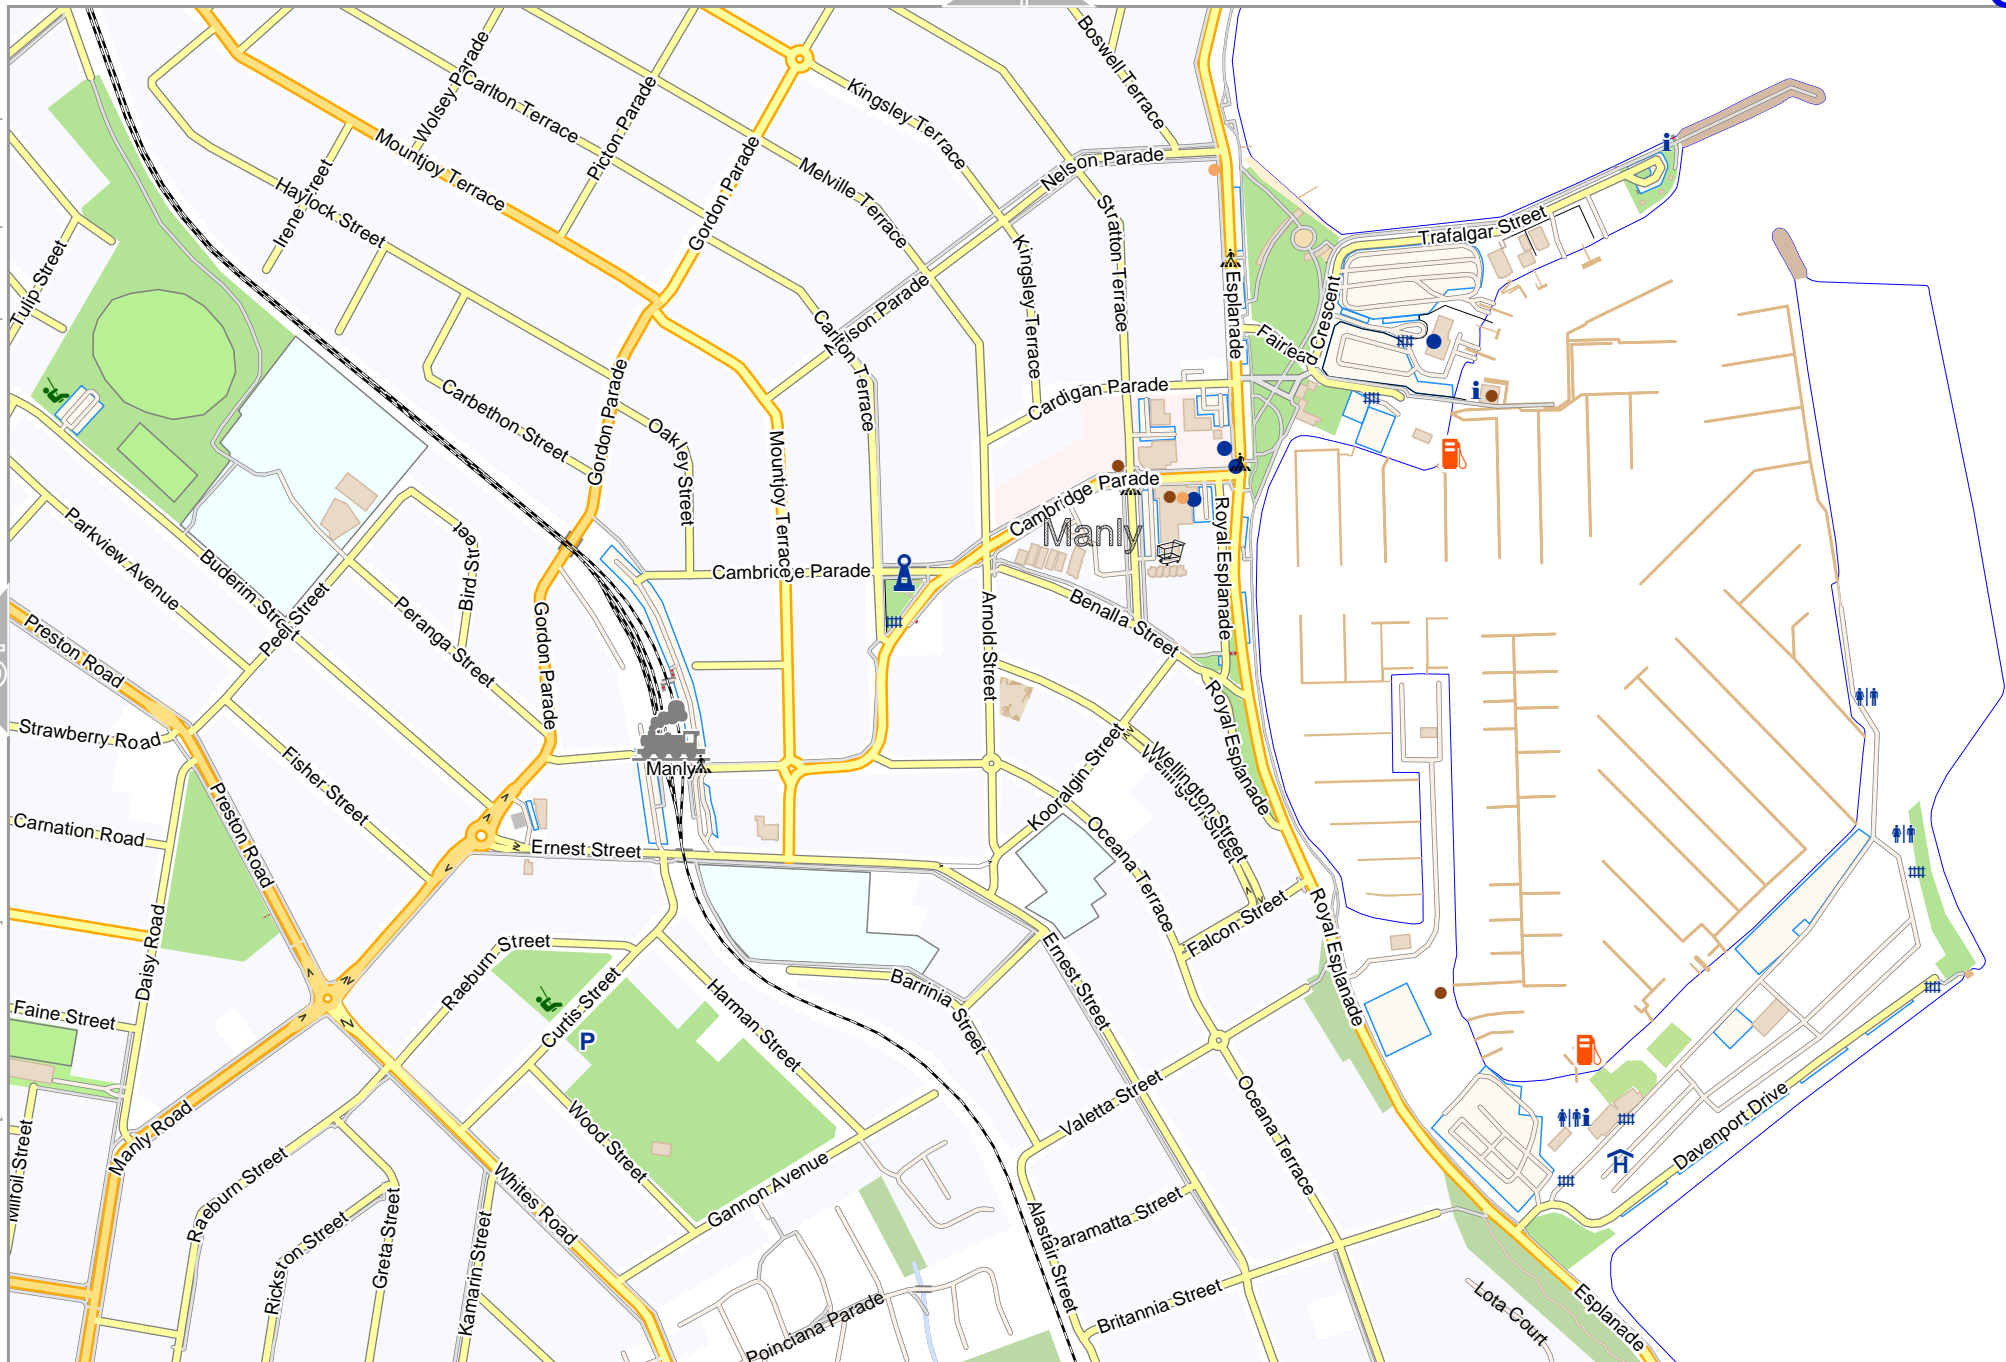

lon 153.19517 lat -27.42298

pdfmap_20240702_112526_Home_153.173_-27.449_064.pdf

lon 153.17302 lat -27.43630 [nom. scale = 1 / 8200]

0 100 m 800 m

Home

Map data © OpenStreetMap contributors

lon 153.17302 lat -27.44962 [nom. scale = 1 / 8200]

lon 153.19517 lat -27.43630

pdfmap_20240702_112526_Home_153.173_-27.449_064.pdf

Map data © OpenStreetMap contributors

lon 153.15088 lat -27.46294 [nom. scale = 1 / 8200]

lon 153.17302 lat -27.44962

pdfmap_20240702_112526_Home_153.173_-27.449_064.pdf

Map data © OpenStreetMap contributors

lon 153.17302 lat -27.46294 [nom. scale = 1 / 8200]

lon 153.19517 lat -27.44962

pdfmap_20240702_112526_Home_153.173_-27.449_064.pdf

Map data © OpenStreetMap contributors

lon 153.17302 lat -27.46294

lon 153.15088 lat -27.47626 [nom. scale = 1 / 8200]

pdfmap_20240702_112526_Home_153.173_-27.449_064.pdf