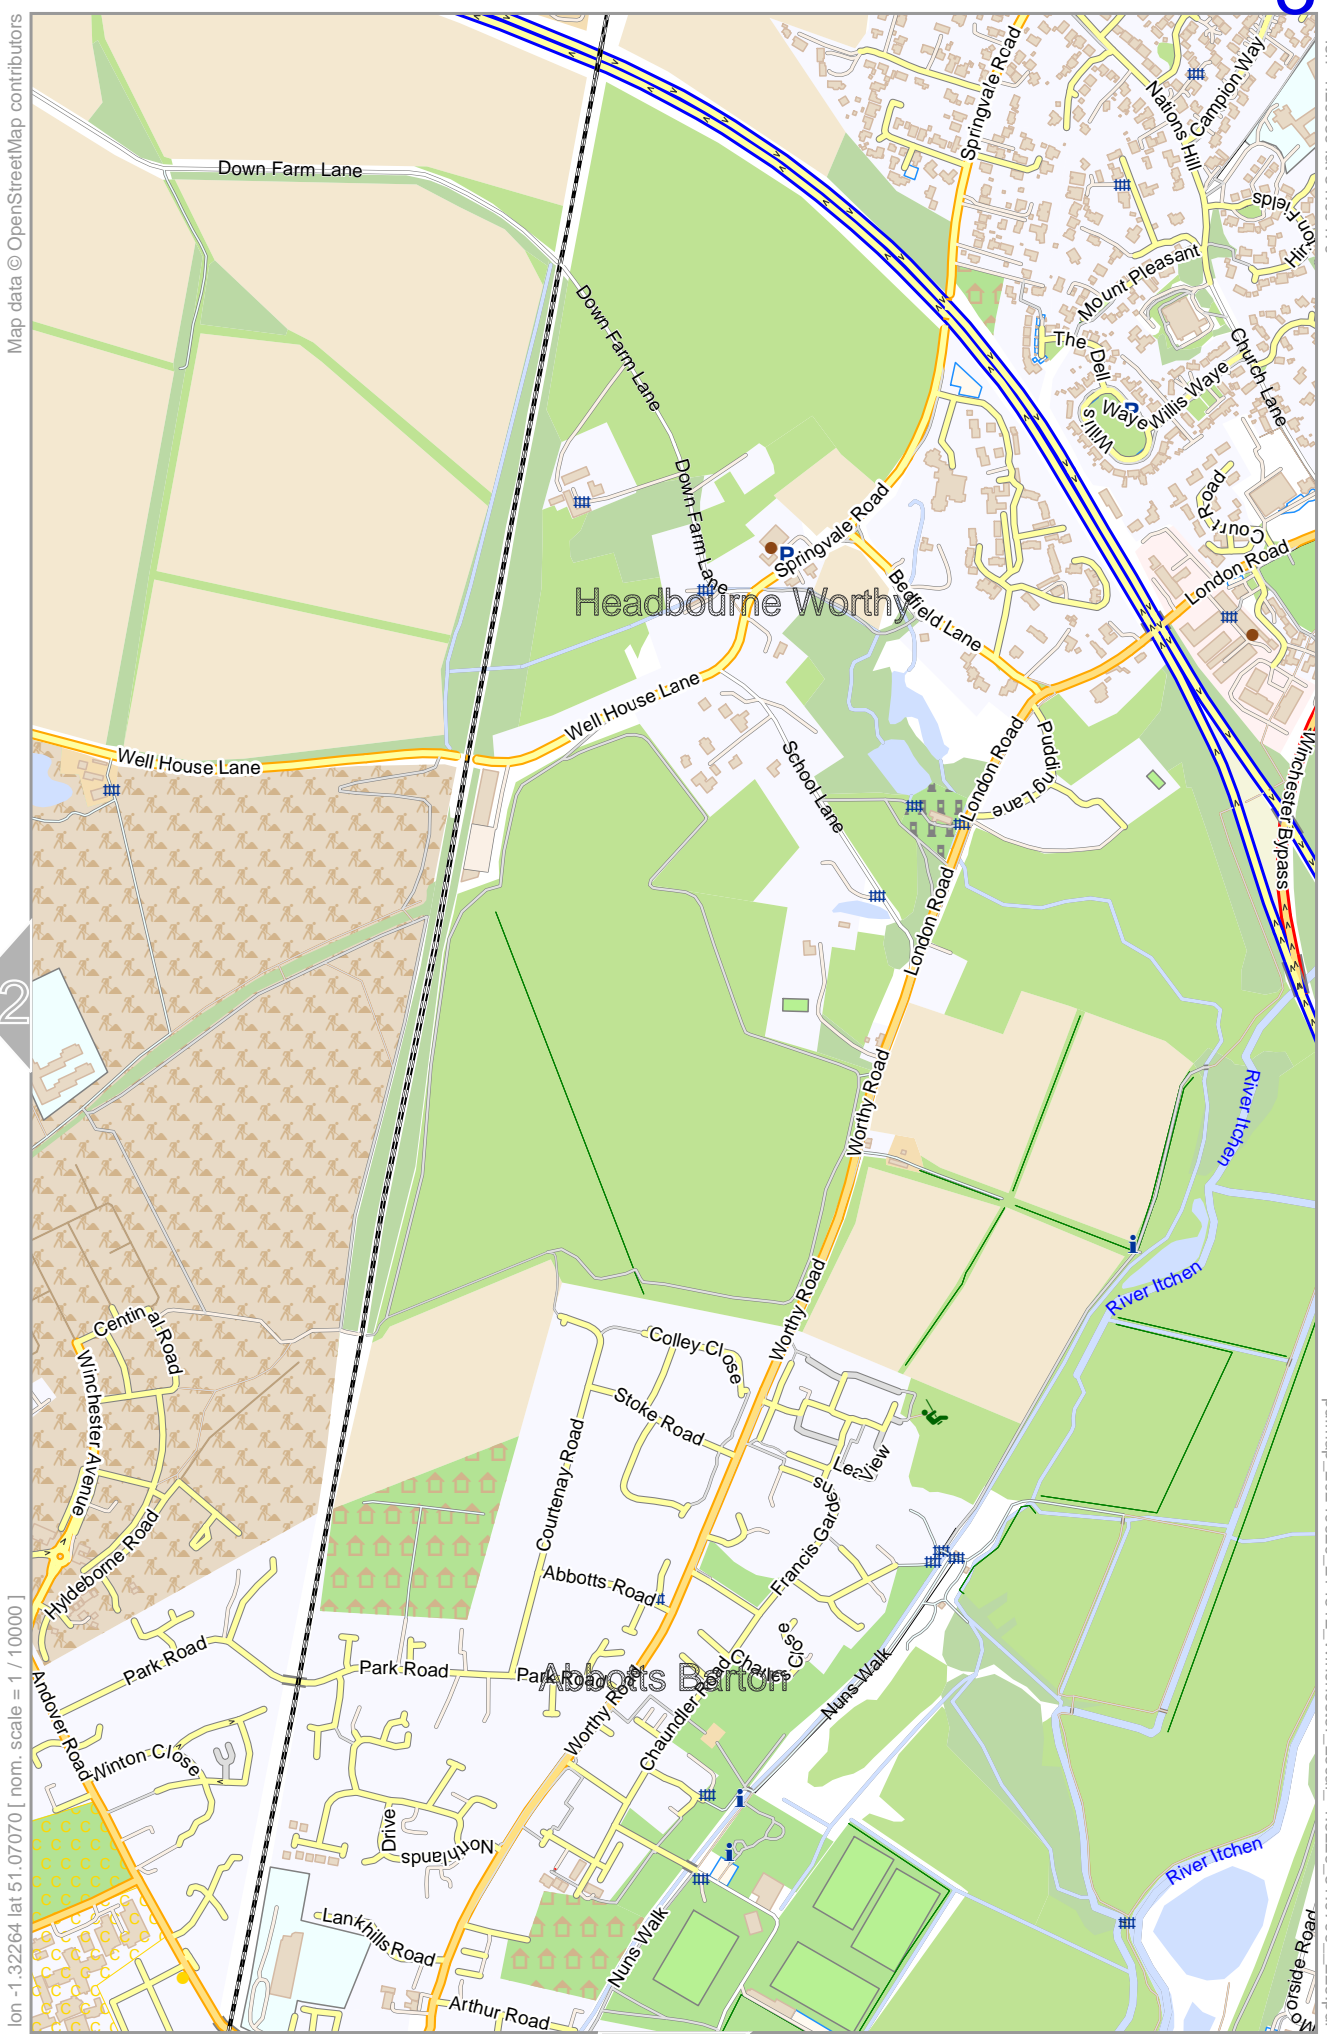

Winchester Local

lon -1.29839 lat 51.09470

Map data © OpenStreetMap contributors

lon -1.34547 lat 51.04760
[nom. scale = 1 / 20000]

Map data © OpenStreetMap contributors

lon -1.32122 lat 51.09470

lon -1.34547 lat 51.07070 [nom. scale = 1 / 100000]

pdfmap_20240620_214612_Winchester_Local_-1.3226_51.0706_226.pdf

0 100 m 500 m

Winchester Local

Map data © OpenStreetMap contributors

lon -1.29839 lat 51.09470

pdfmap_20240620_214612_Winchester_Local_-1.3226_51.0706_226.pdf

lon -1.32264 lat 51.07070 [nom. scale = 1 / 100000]

0 100 m 500 m

Winchester Local

Map data © OpenStreetMap contributors

lon -1.32122 lat 51.07160

lon -1.34547 lat 51.04760 [nom. scale = 1 / 100000]

pdfmap_20240620_214612_Winchester_Local_-1.3226_51.0706_226.pdf

0 100 m 500 m

Map data © OpenStreetMap contributors

lon -1.29839 lat 51.07160

lon -1.32264 lat 51.04760 [nom. scale = 1 / 100000]

pdfmap_20240620_214612_Winchester_Local_-1.3226_51.0706_226.pdf