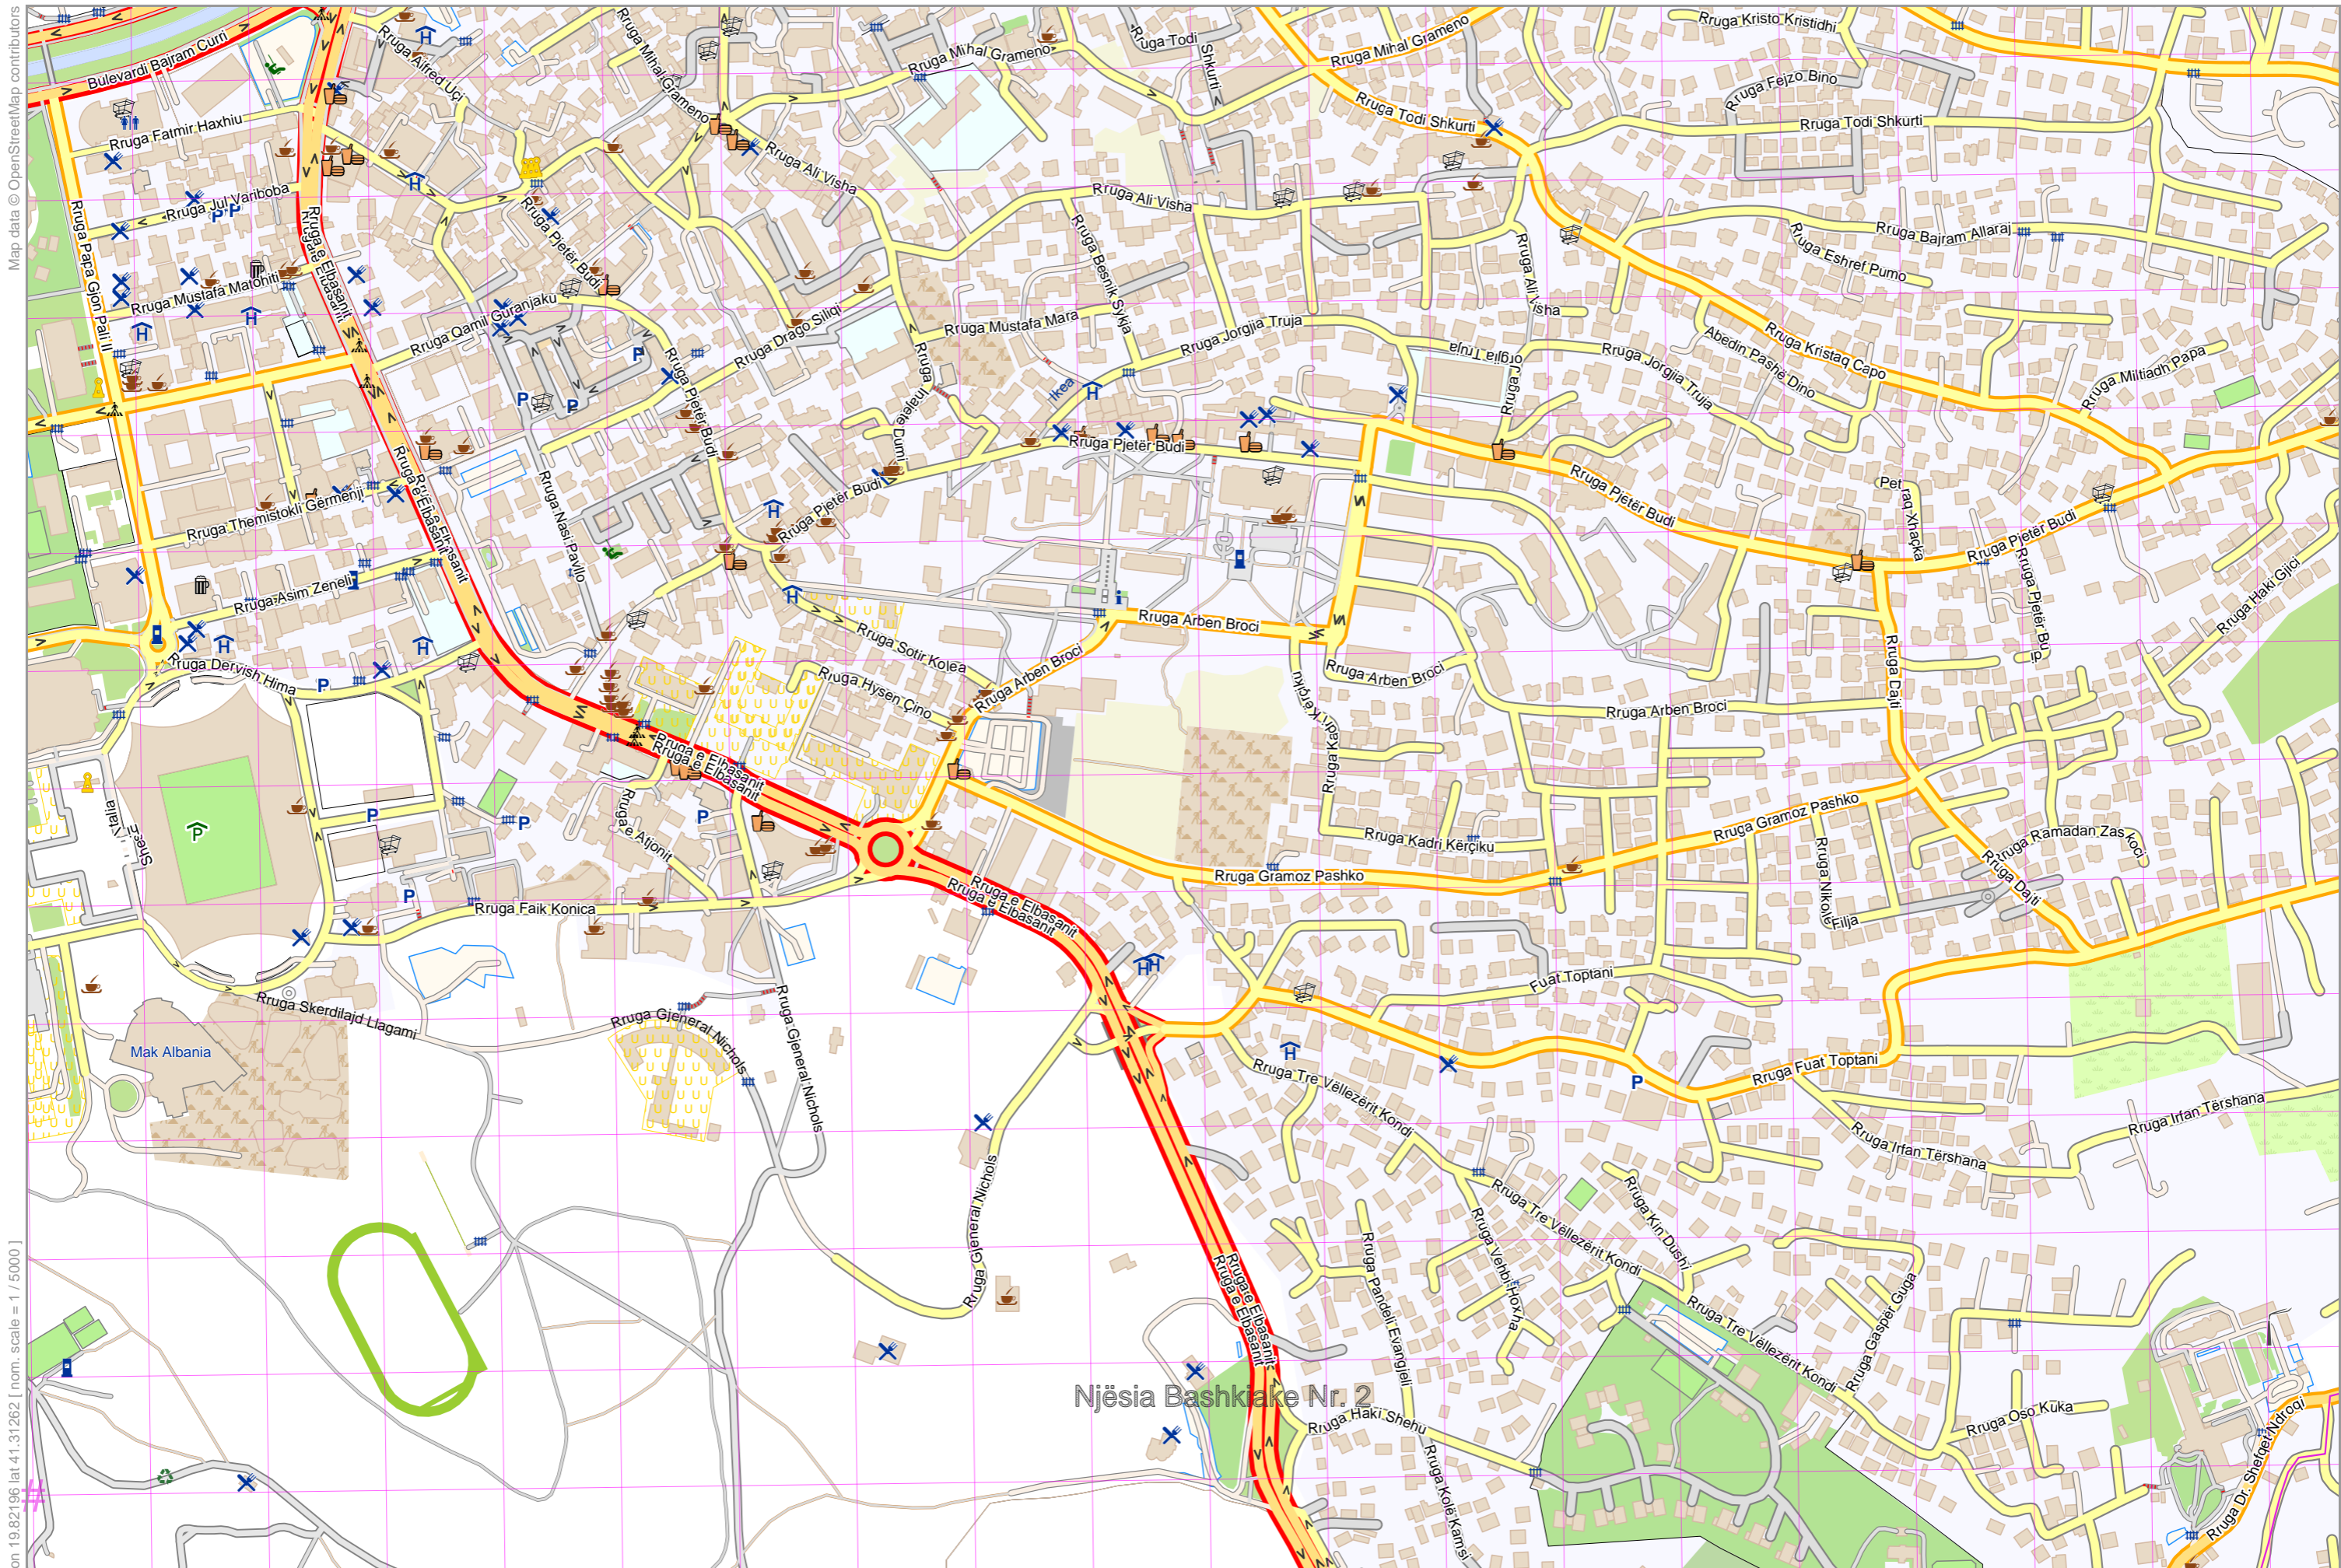

Map data © OpenStreetMap contributors

lon 19.84544 lat 41.32464

lon 19.82196 lat 41.31262 [nom. scale = 1 / 5000]

pdfmap_20240619_120508_MAP_Tirana_5000_19.8336_41.3186_849.pdf

UTM: 34 T easting 401.40 km northing 4574.20 km
UTM-Grid-width = 100m