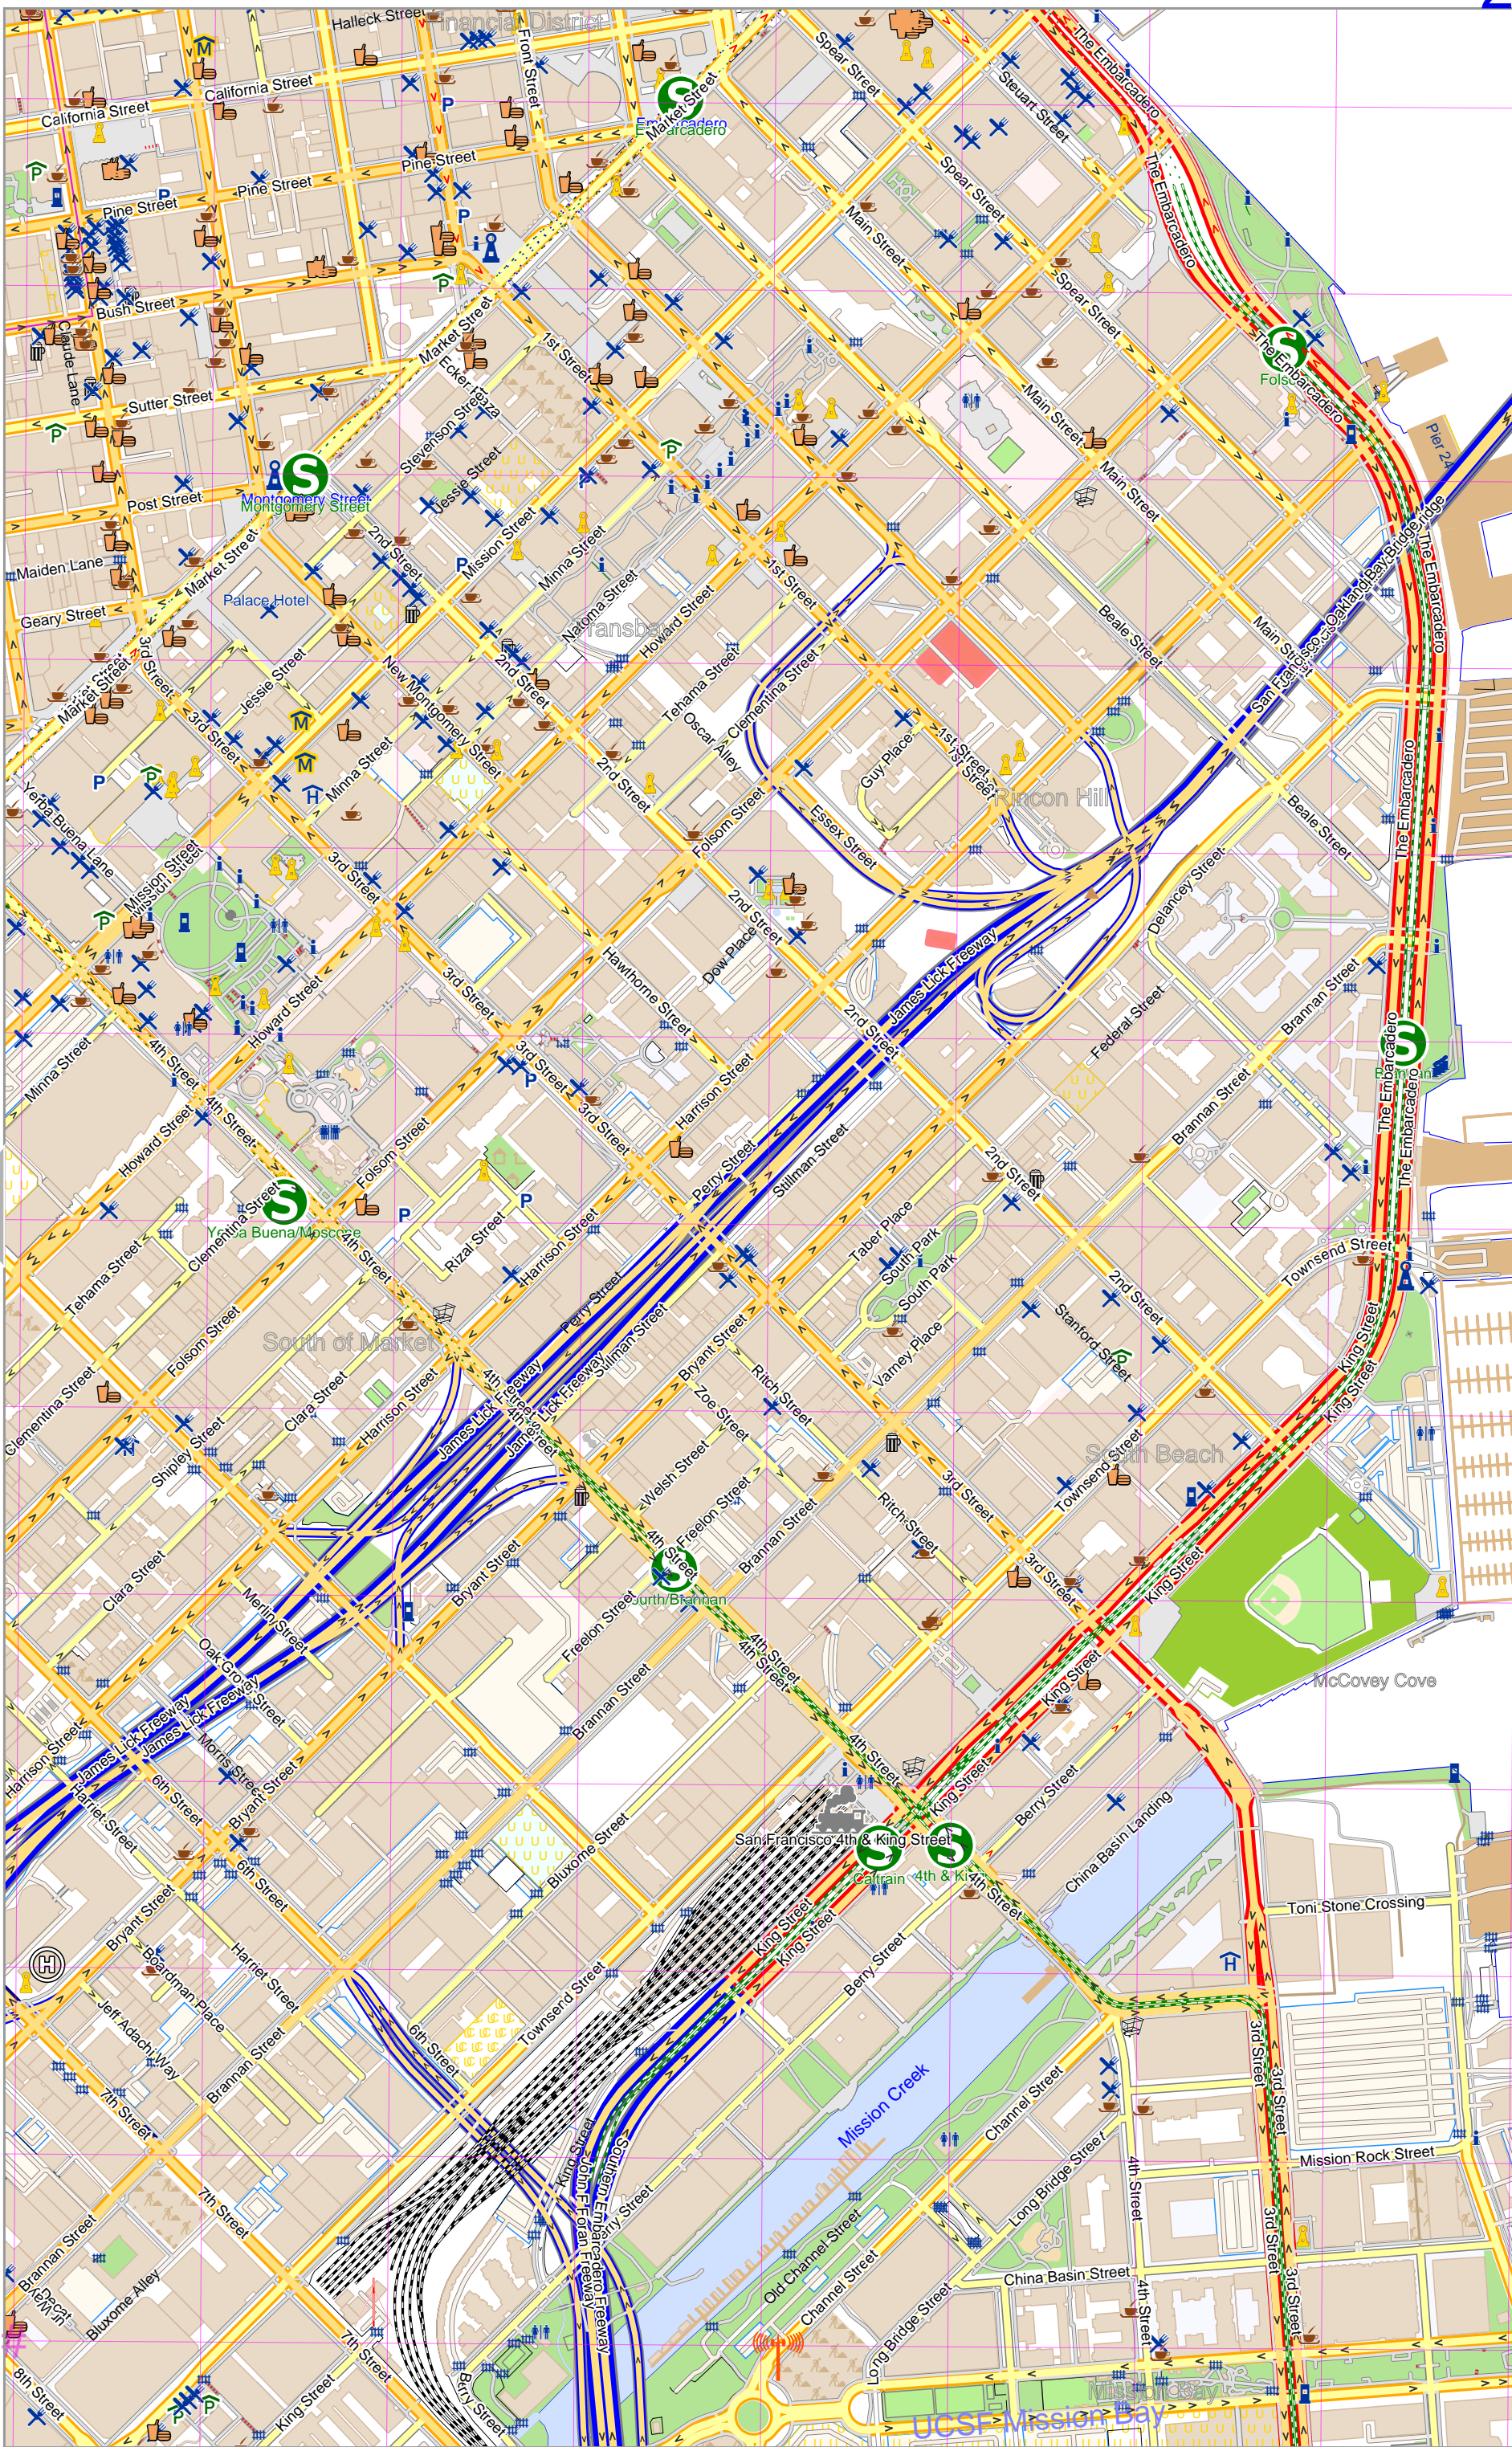

Map data © OpenStreetMap contributors

lon -122.40513 lat 37.77020 [ nom. scale = 1 / 65000 ]

pdfmap\_20240529\_212615\_SOMA\_-122.40\_37.7819\_726.pdf