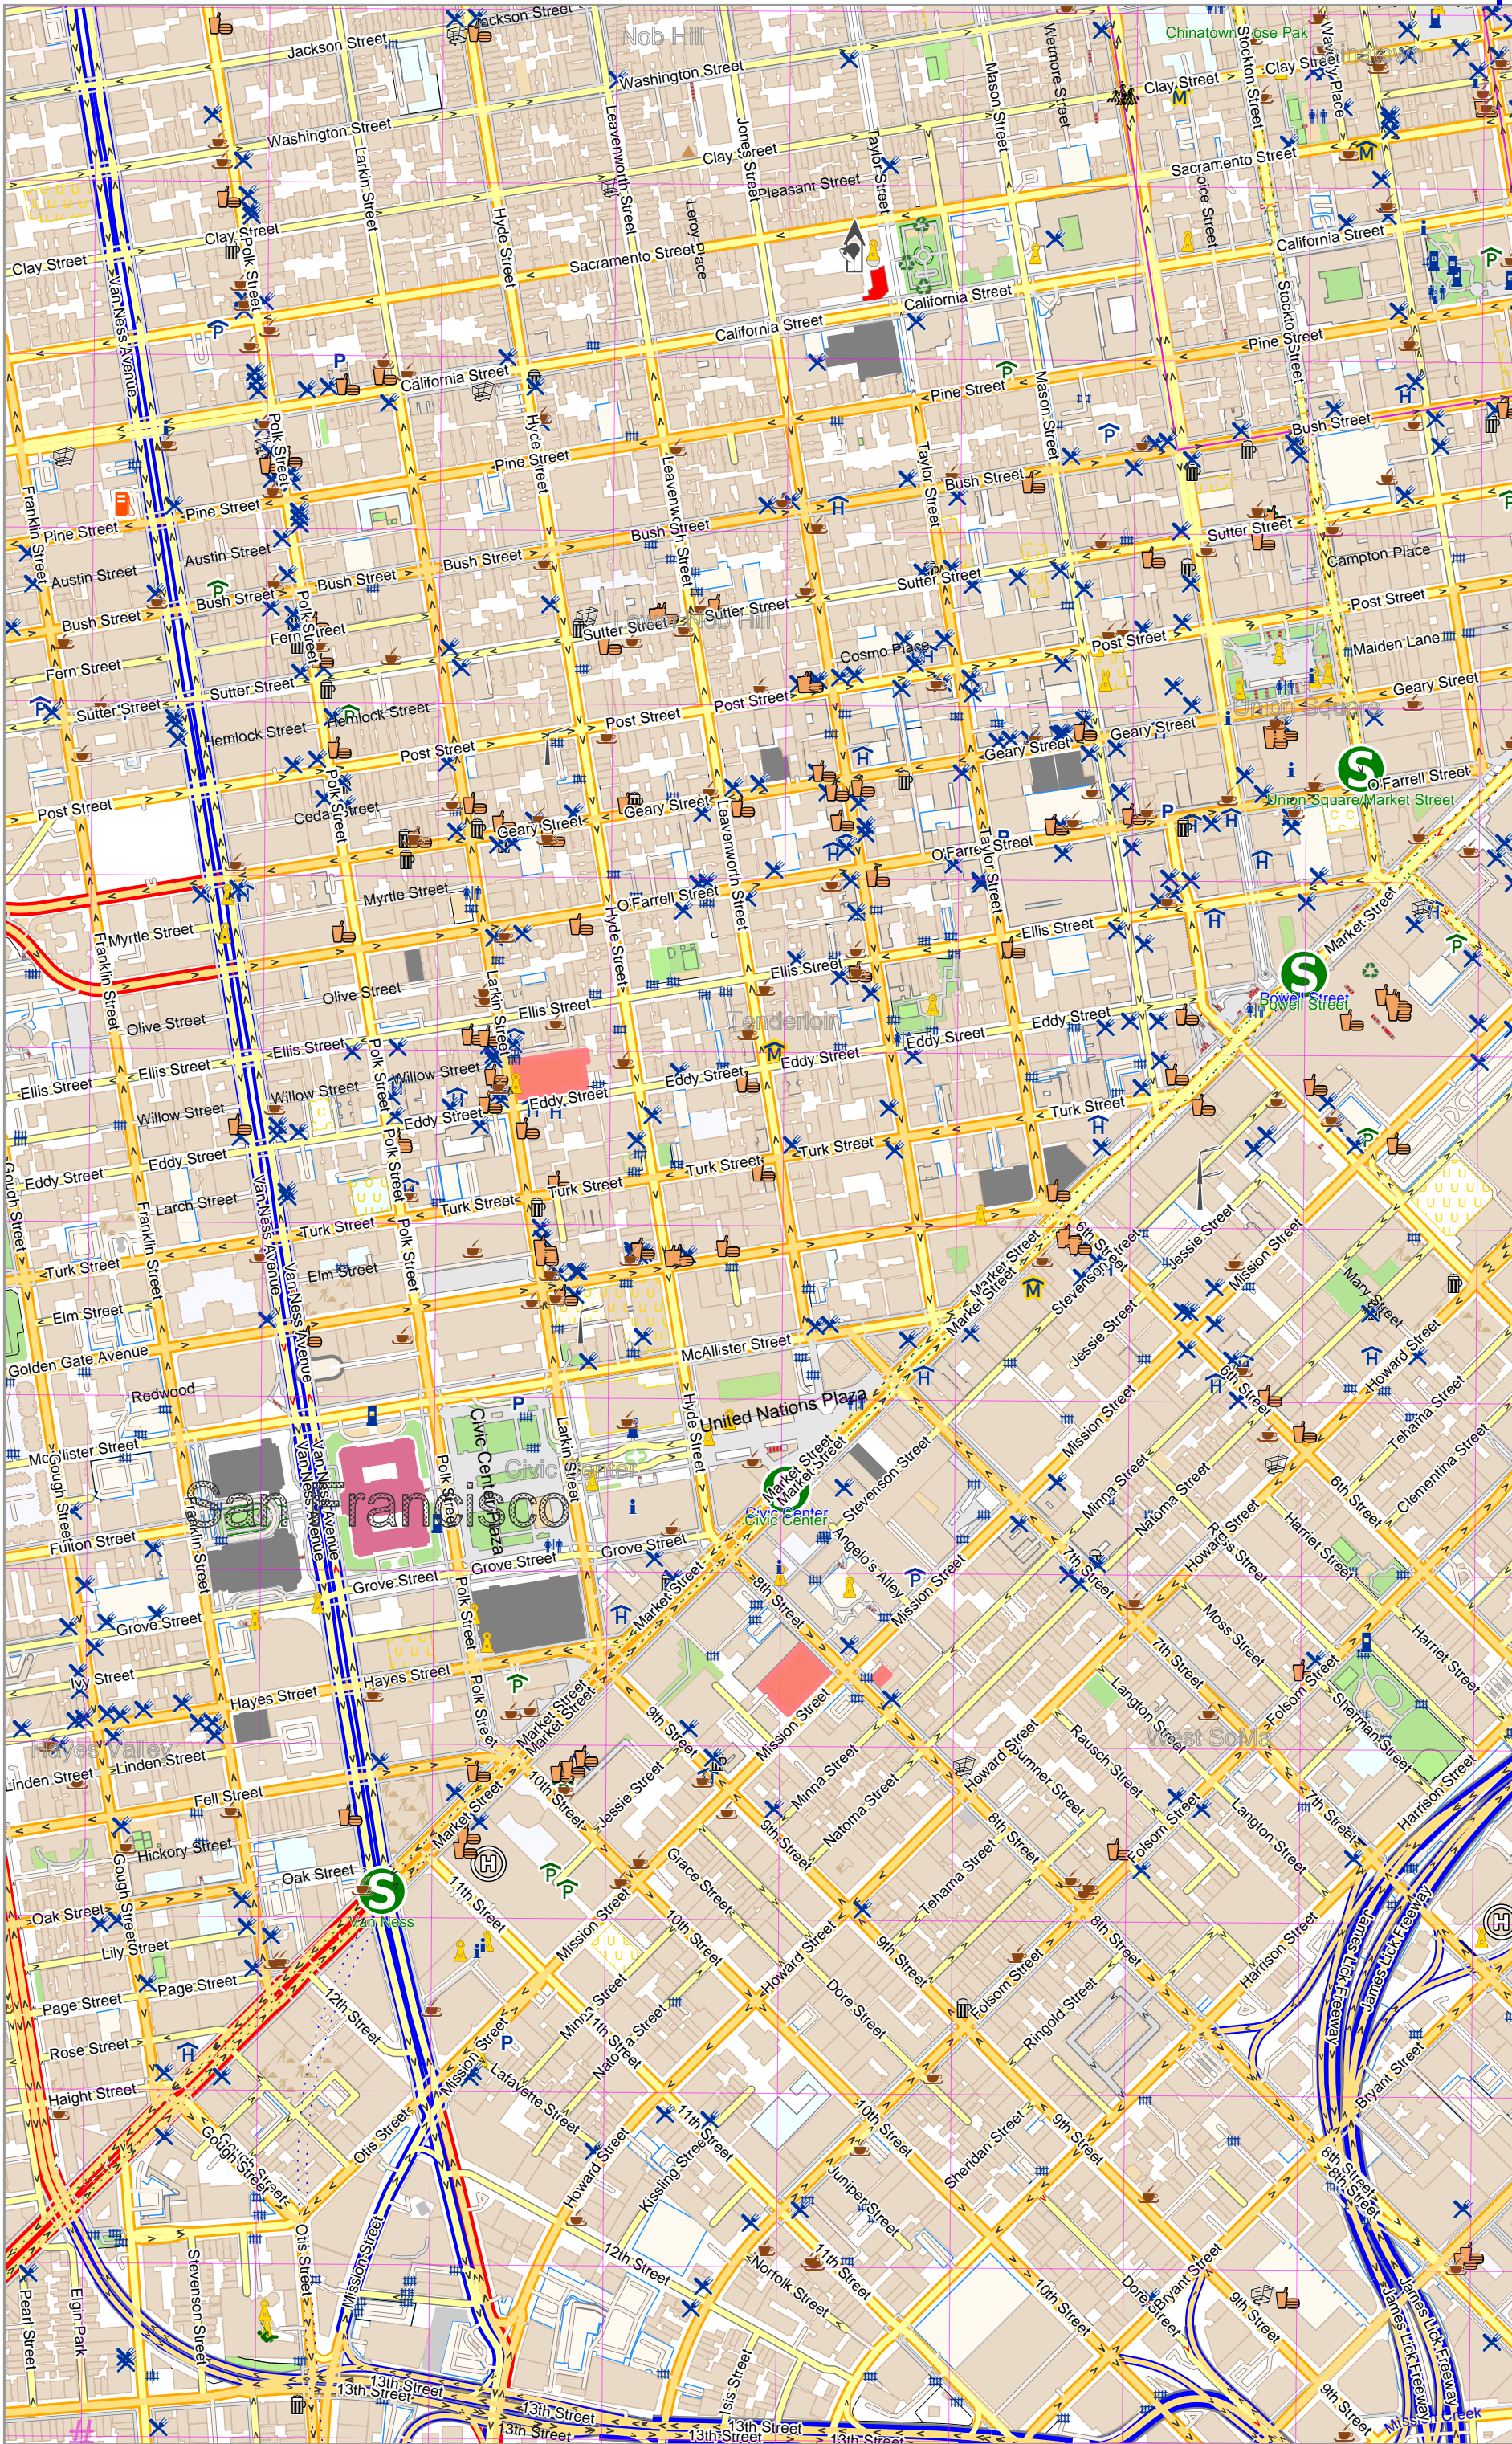

SOMA

Map data © OpenStreetMap contributors

lon -122.40444 lat 37.79477

2

lon -122.42421 lat 37.76943 [nom. scale = 1 / 70000]

pdfmap.20240529.212525.SOMA_-122.40_37.7821_457.pdf

Map data © OpenStreetMap contributors

lon -122.40444 lat 37.76943 [nom. scale = 1 / 70000]

pdfmap_20240529_212525_SOMA_-122.40_37.7821_457.pdf