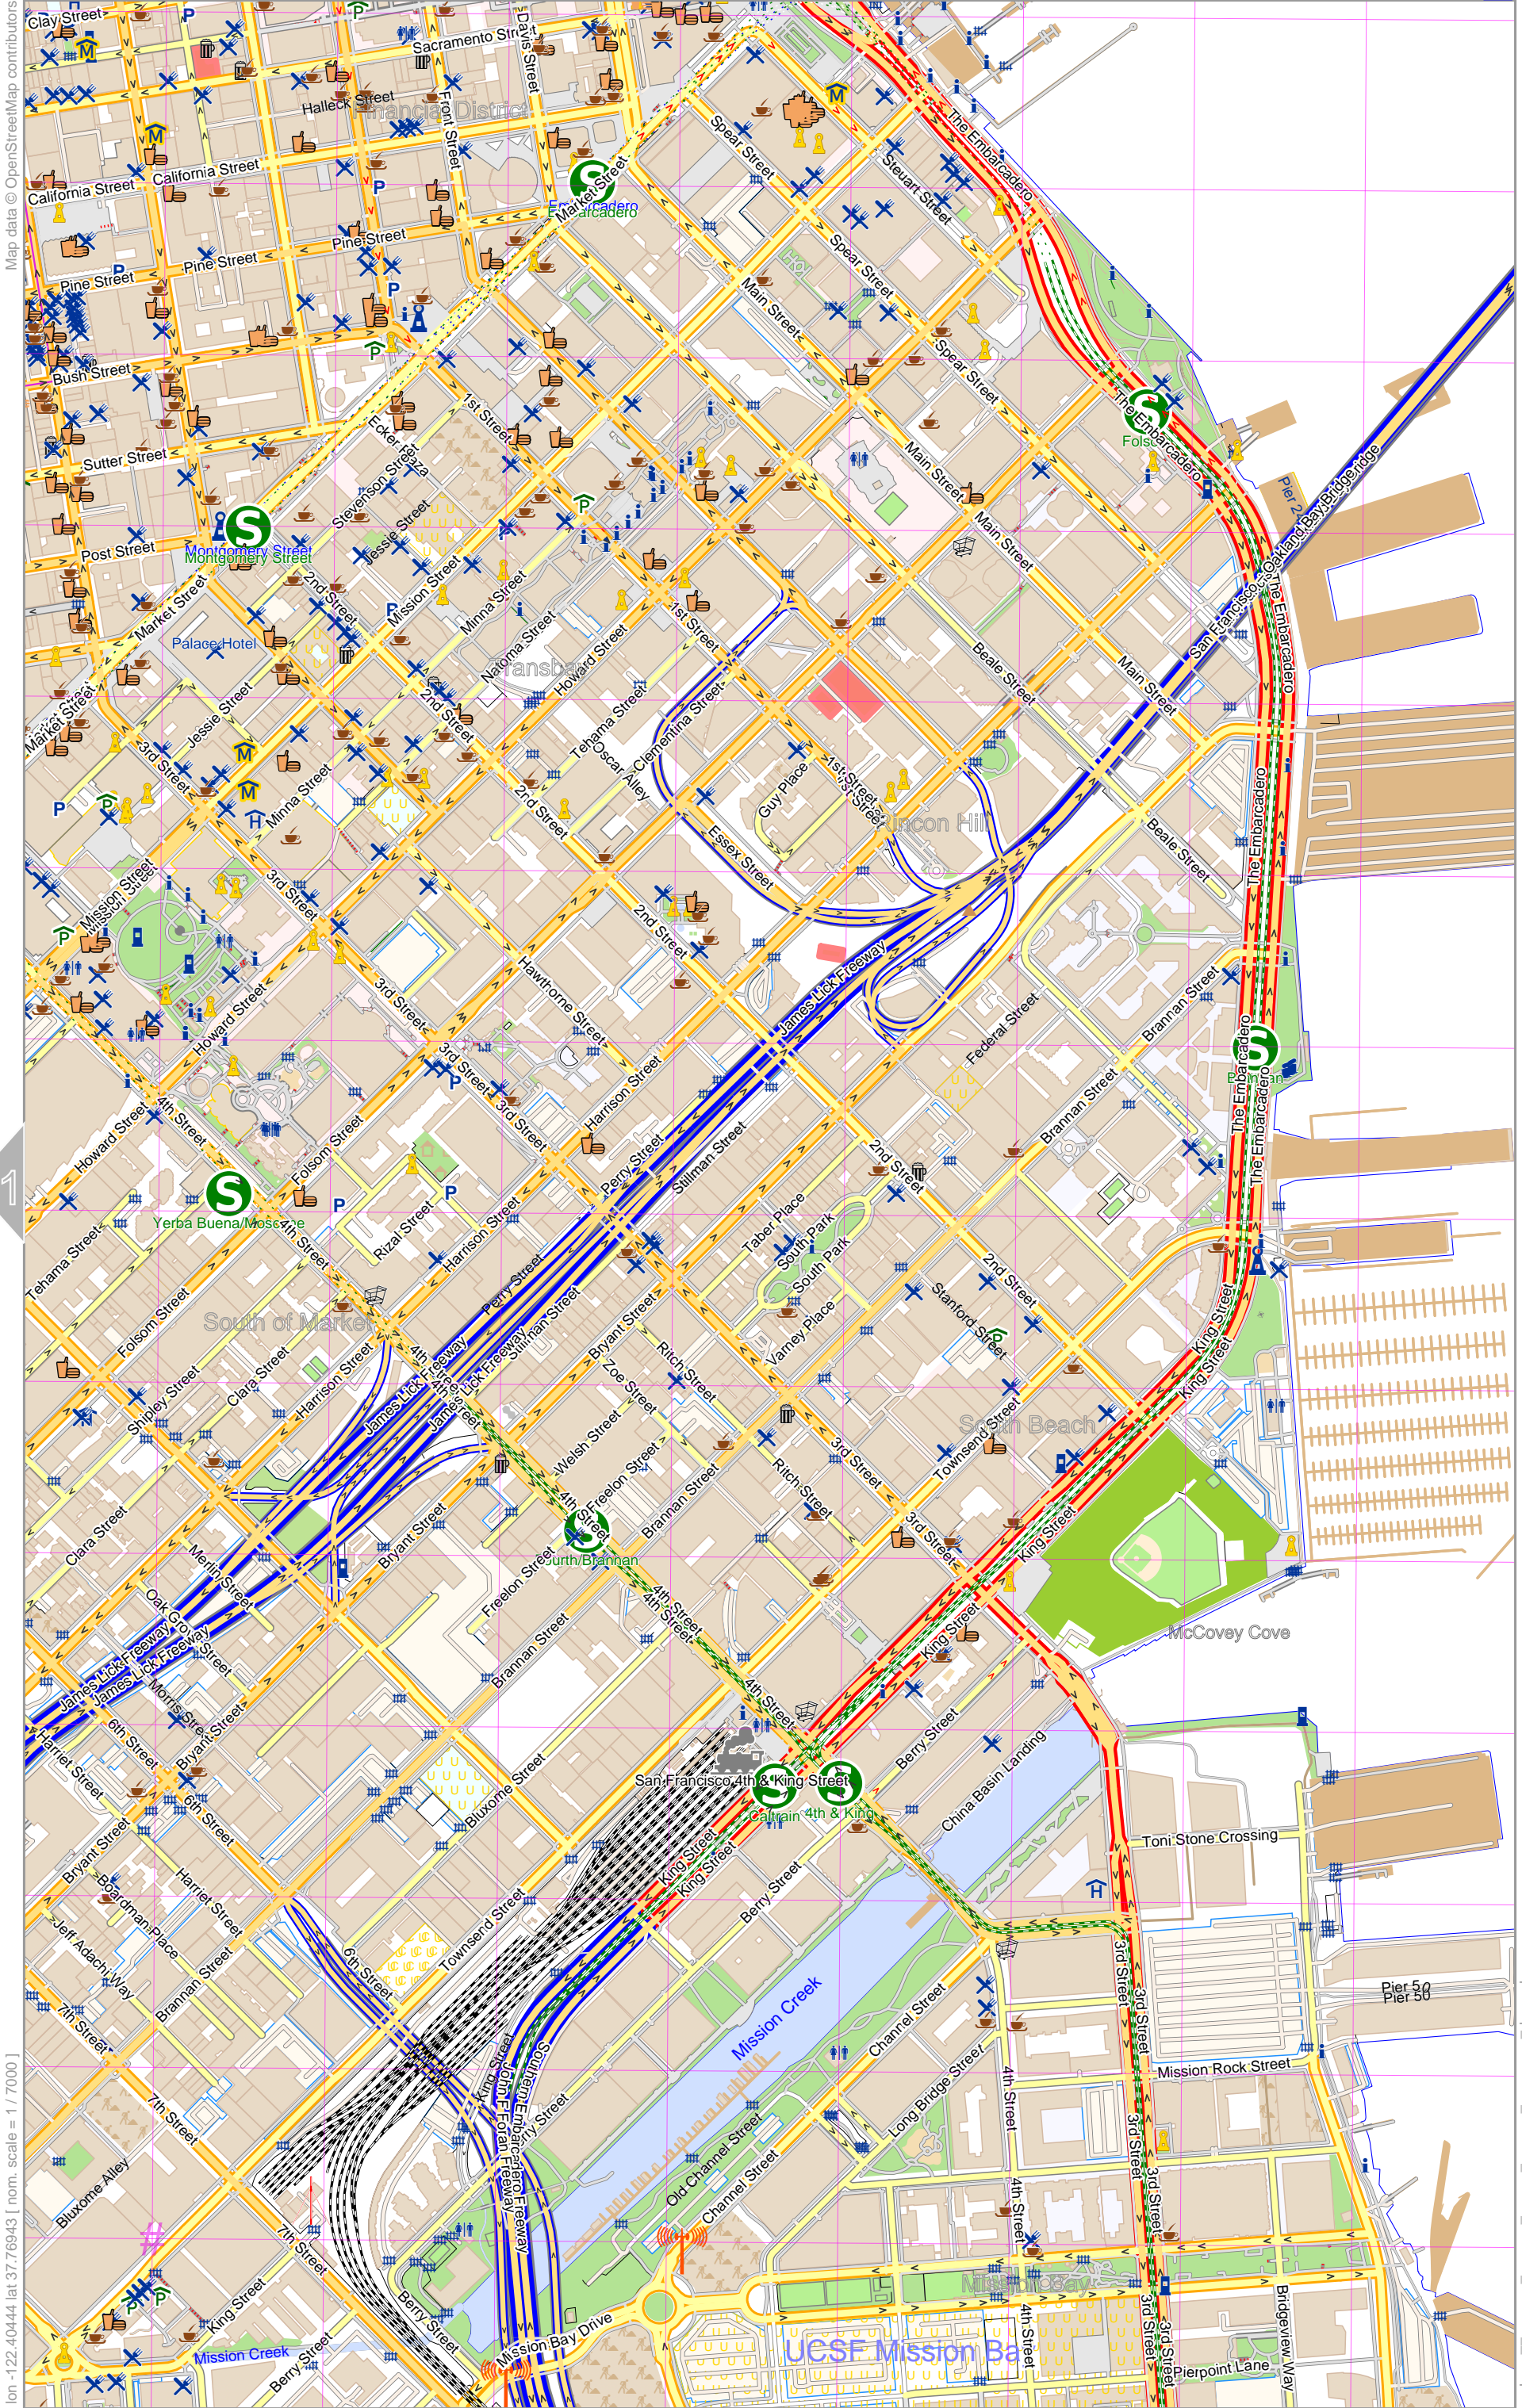

SOMA

Map data © OpenStreetMap contributors

lon -122.40444 lat 37.79477

2

lon -122.42421 lat 37.76943 [nom. scale = 1 / 70000]

pdfmap.20240529.212525.SOMA_-122.40_37.7821_457.pdf

Map data © OpenStreetMap contributors

lon -122.40444 lat 37.76943 [nom. scale = 1 / 70000]

pdfmap_20240529_212525_SOMA_-122.40_37.7821_457.pdf