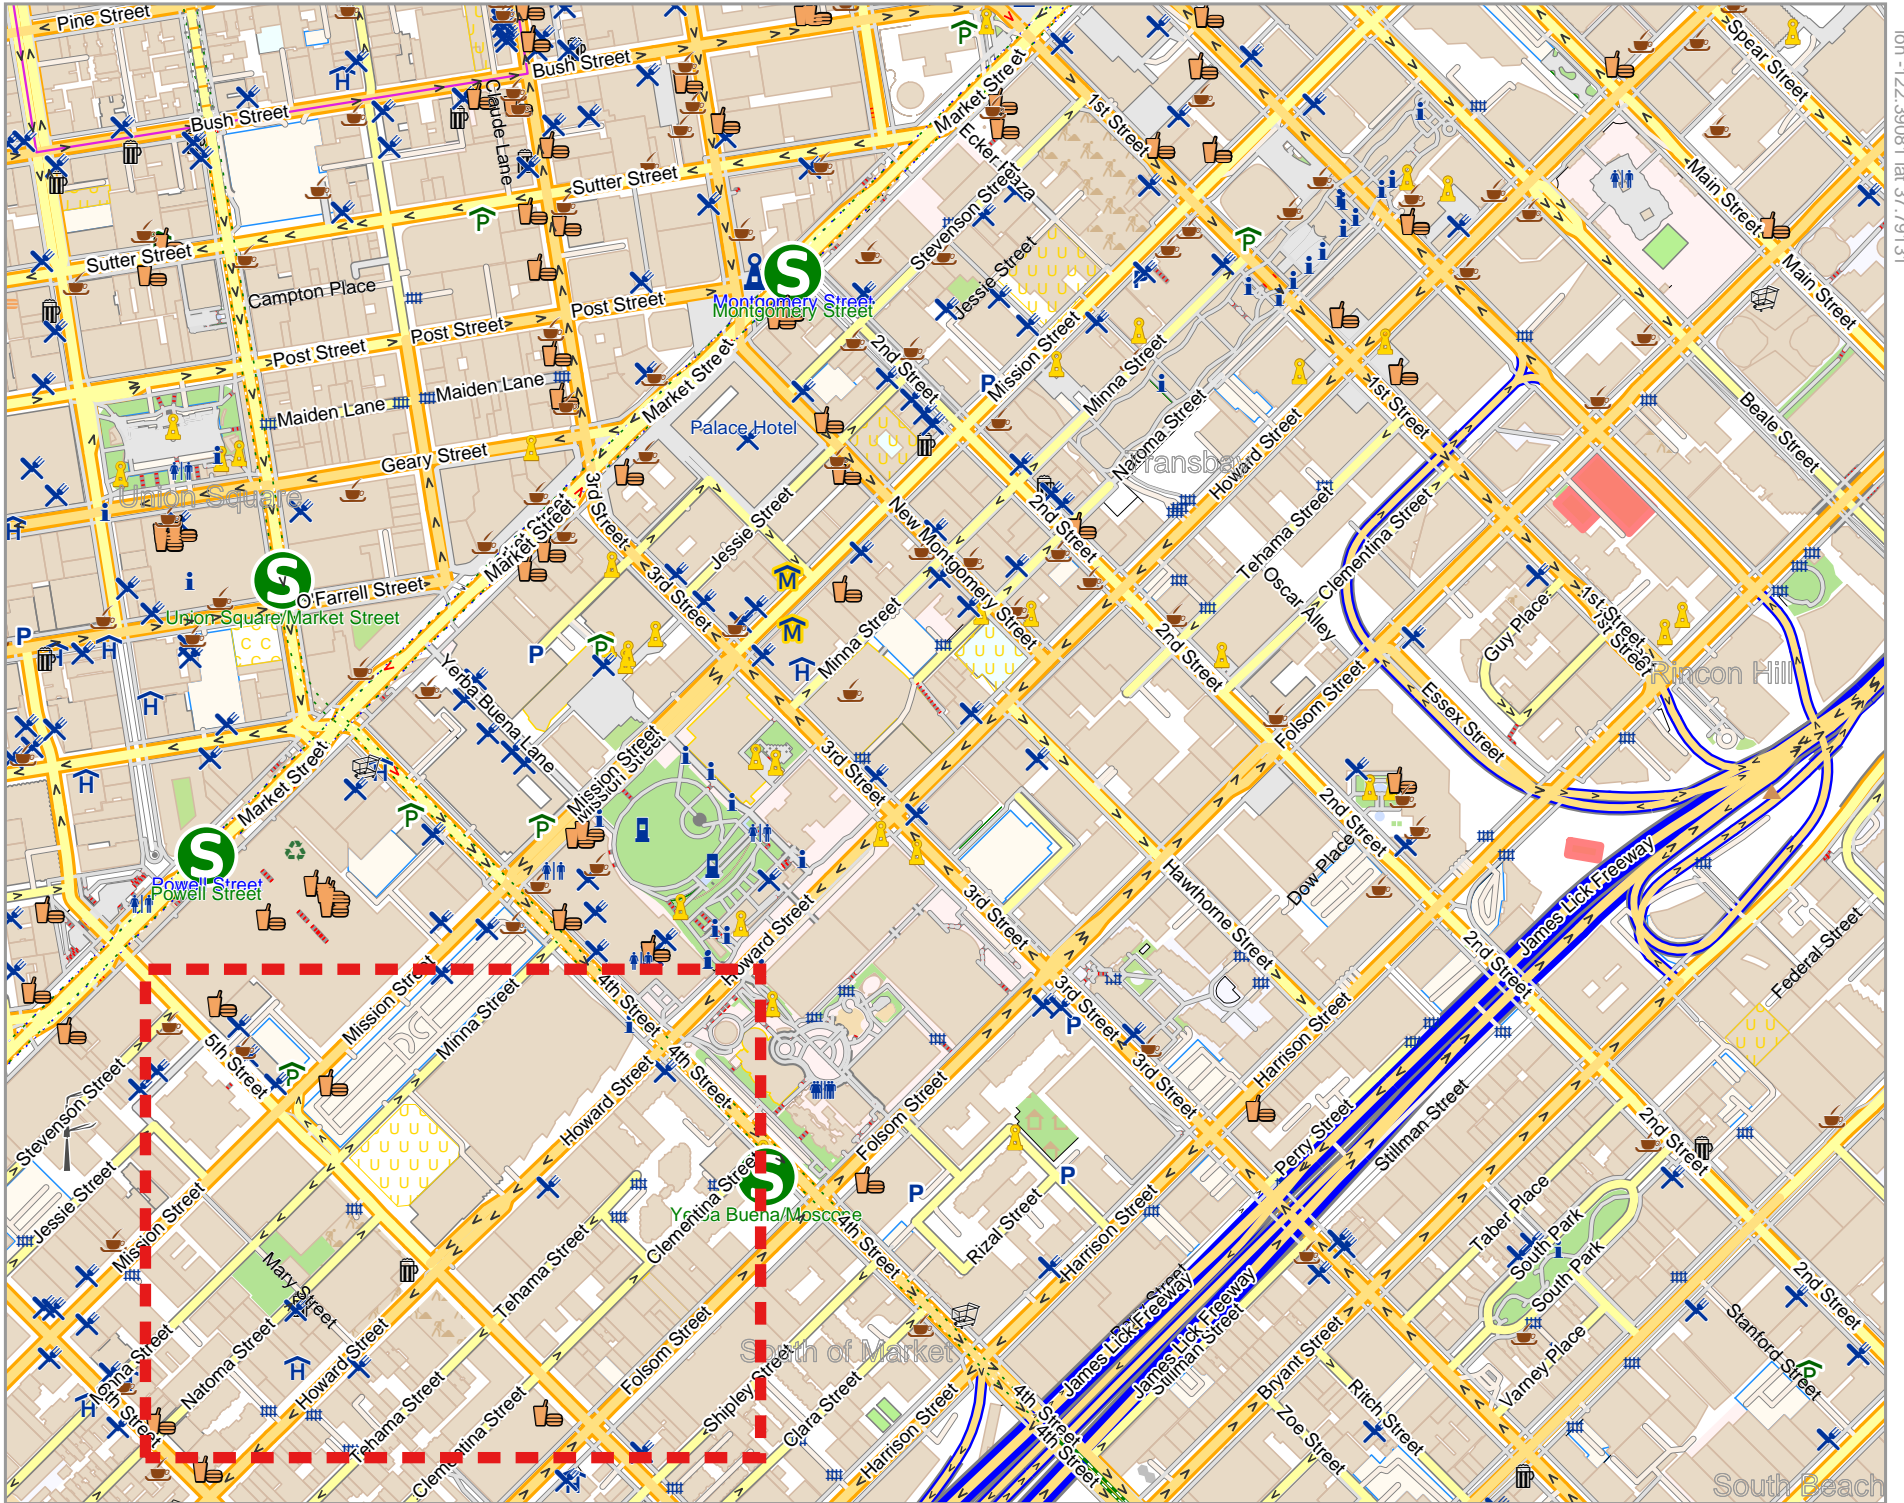

Map data © OpenStreetMap contributors

lon -122.40916 lat 37.77969 [nom. scale = 1 / 65000]

lon -122.39081 lat 37.79131

0 100 m 600 m