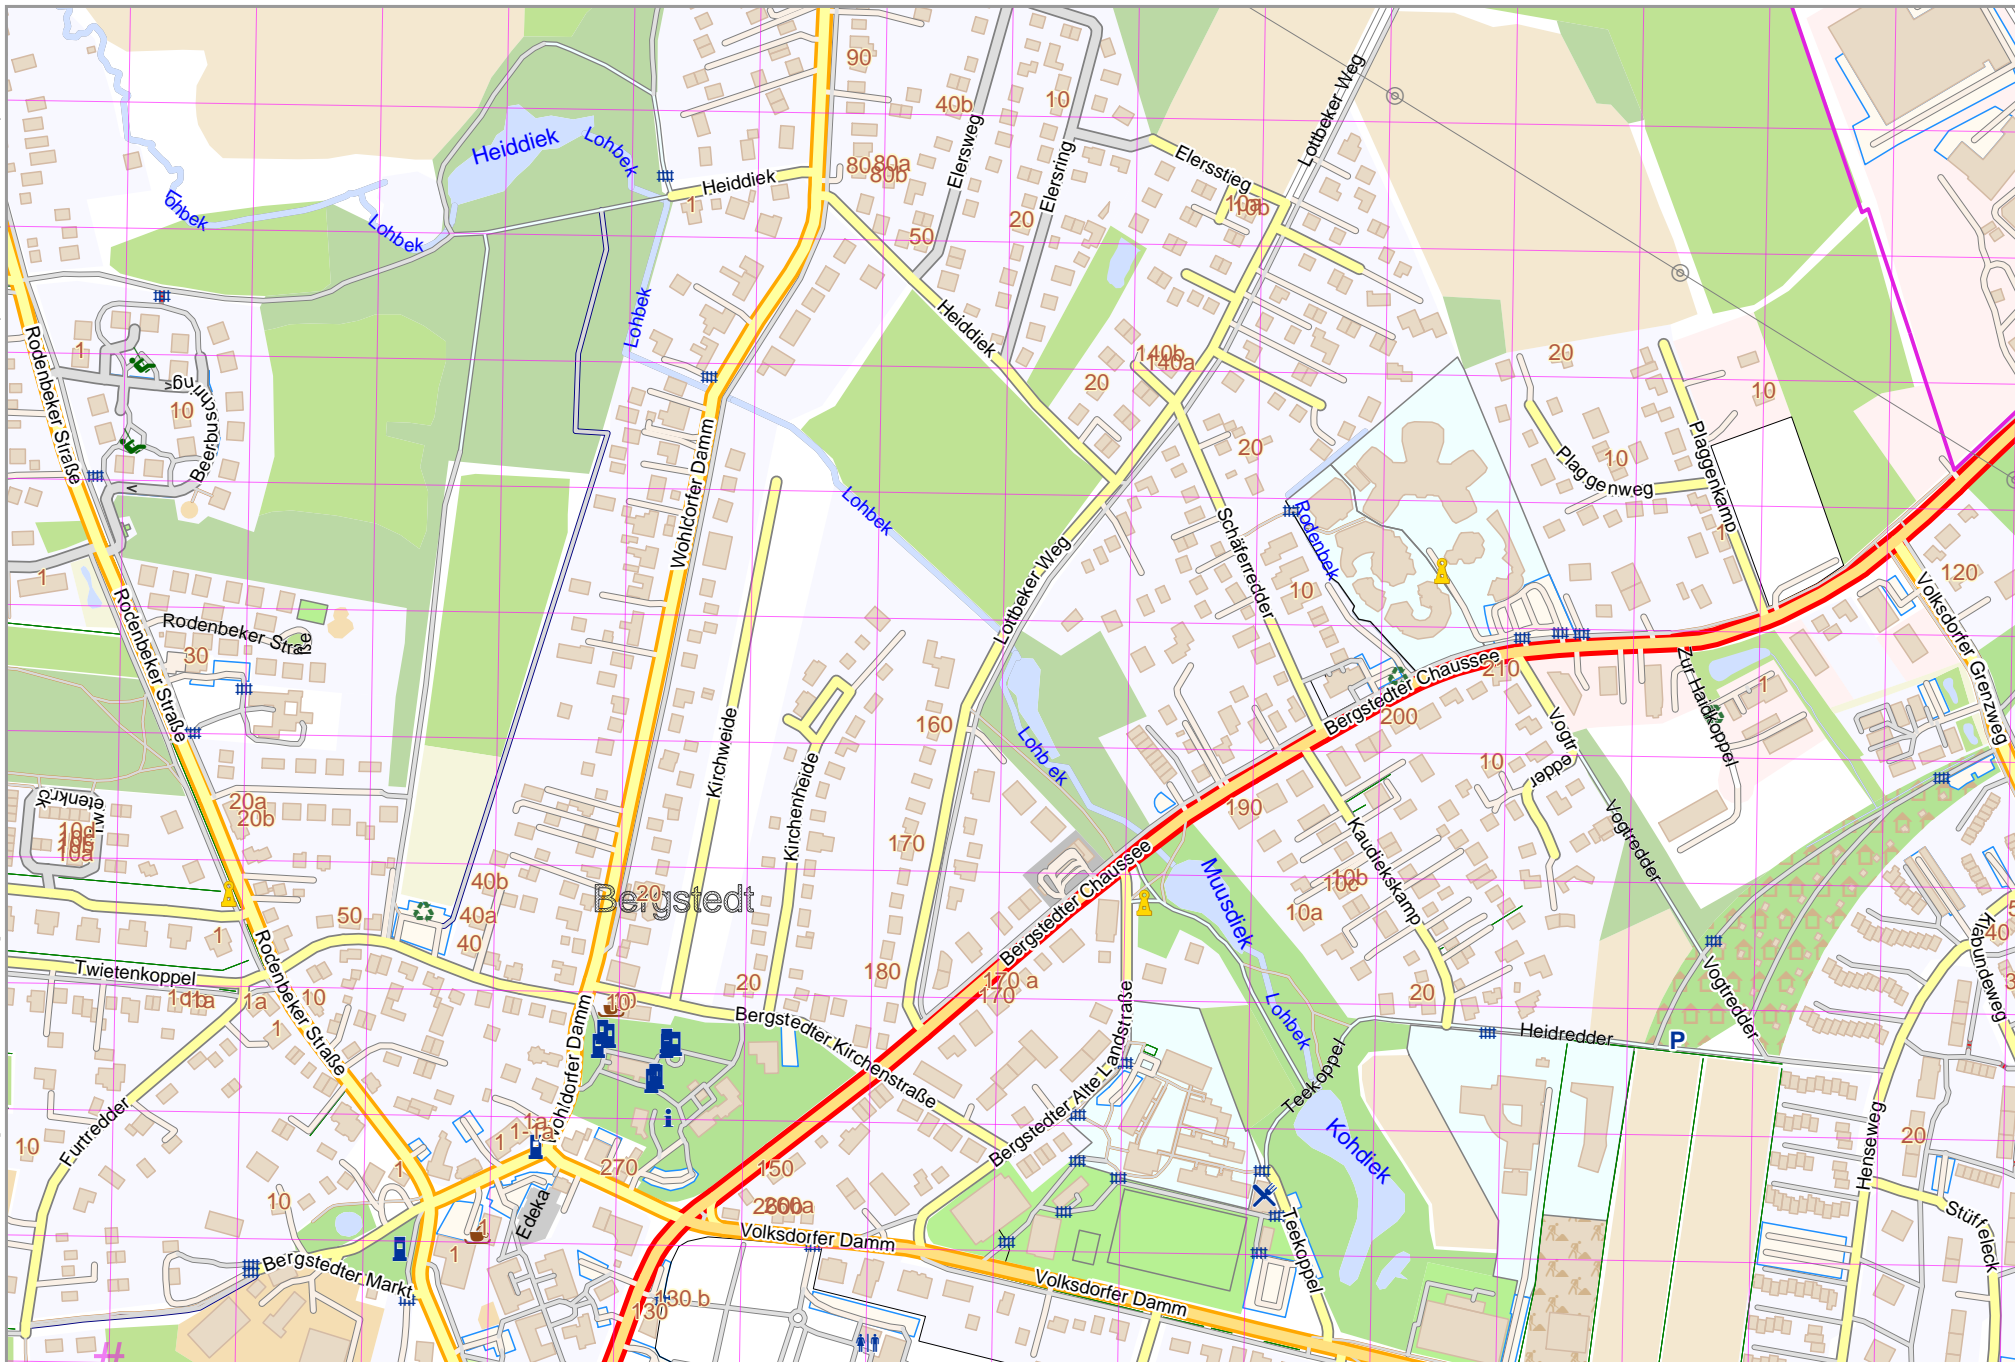

Map data © OpenStreetMap contributors

lon 10.11887 lat 53.67006 [ nom. scale = 1 / 6000 ]

lon 10.14311 lat 53.67976

pdfmap 20240523\_144833\_MF\_Karte\_25\_5\_101309\_53.6749\_665.pdf

# UTM: 32 U easting 574.00 km northing 5947.40 km  
UTM-Grid-width = 100m