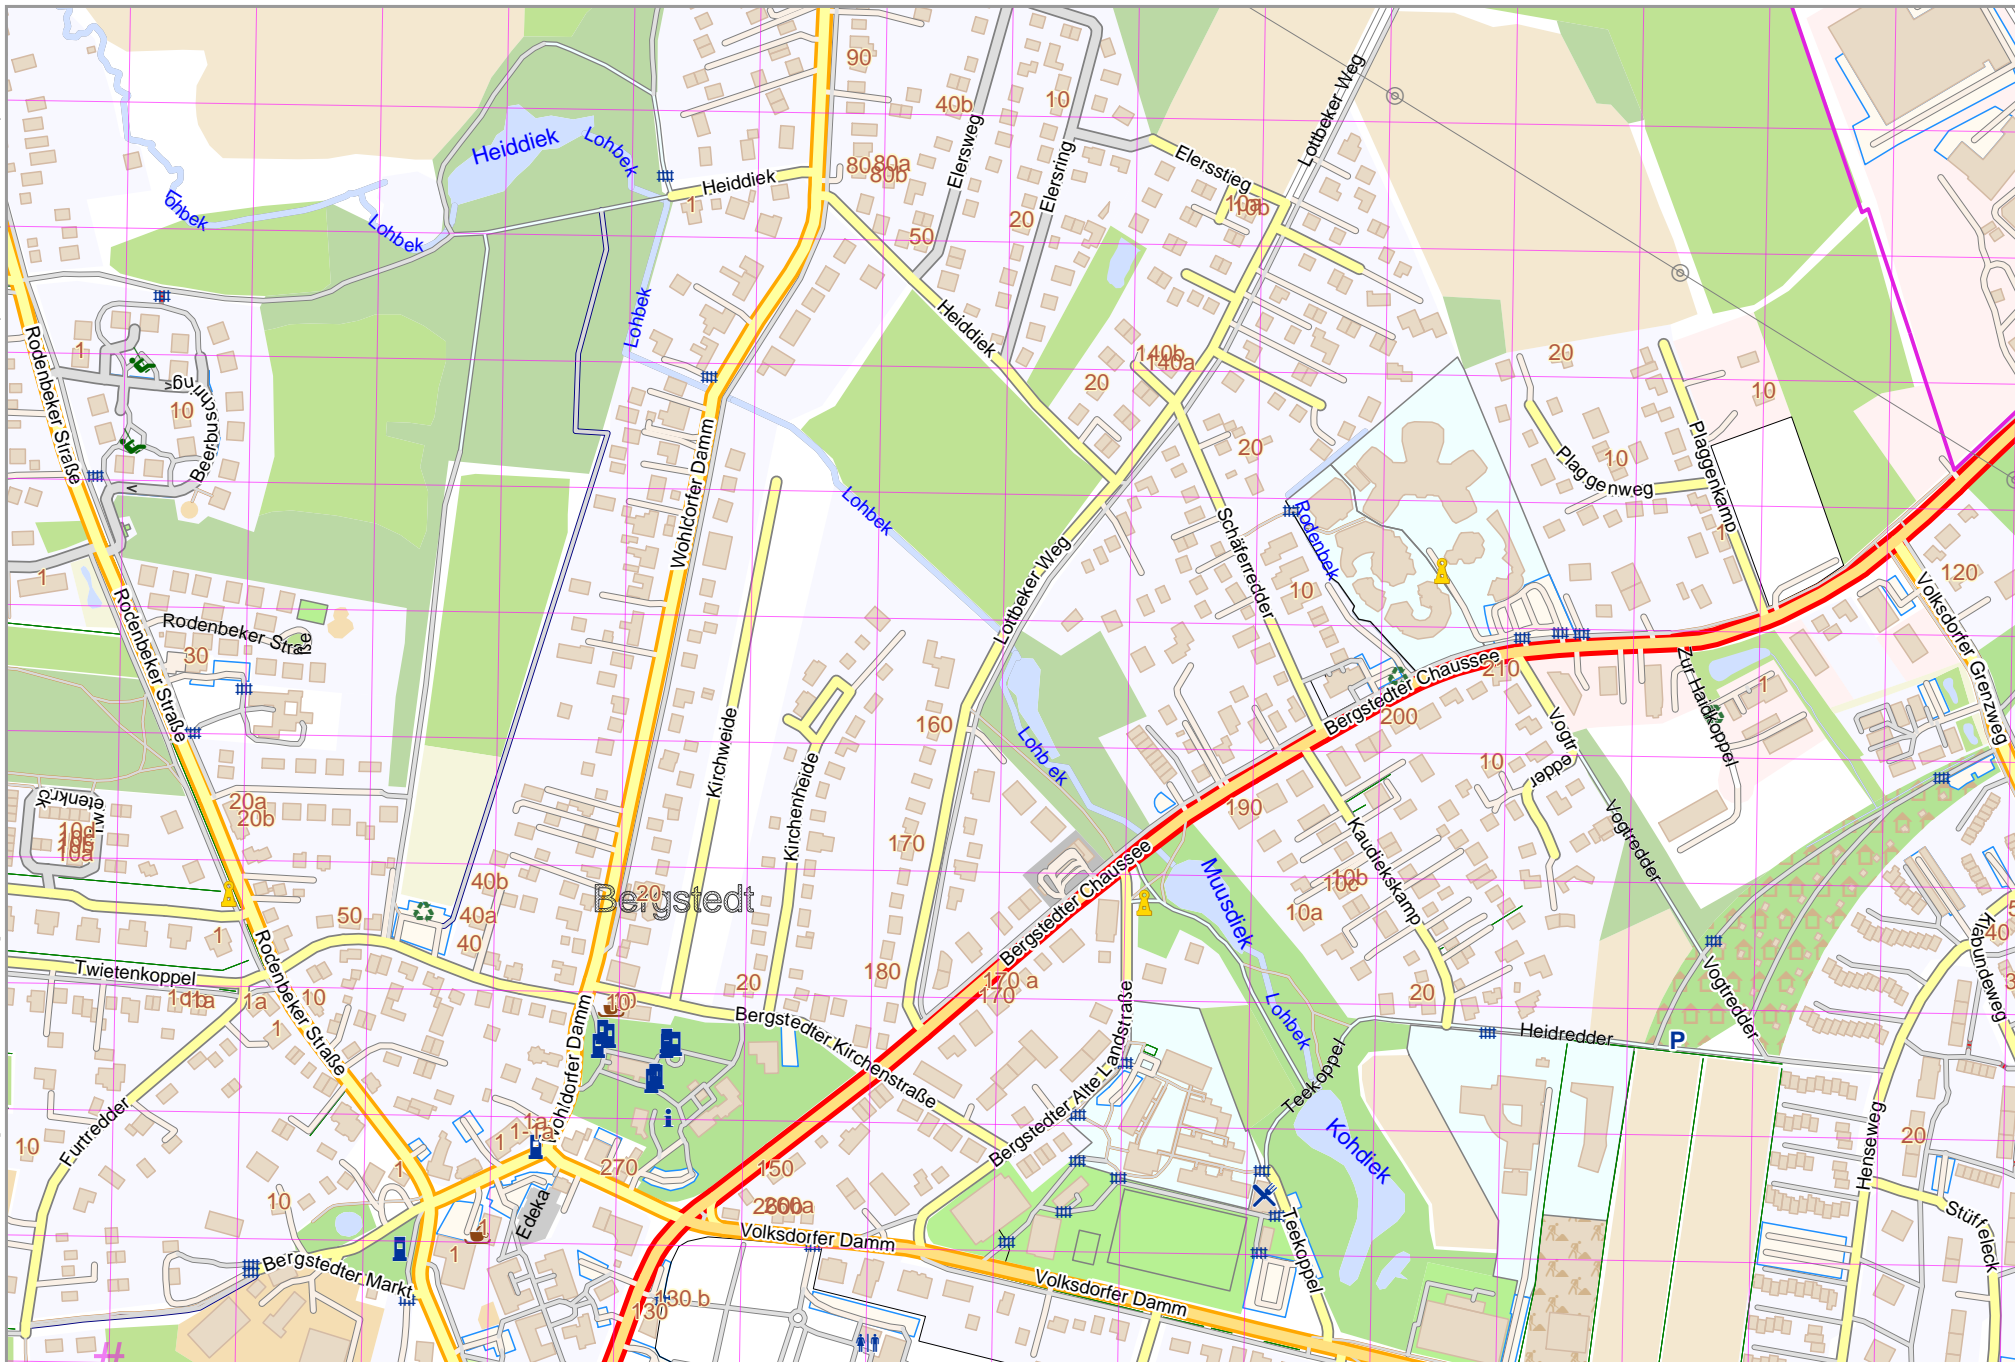

Map data © OpenStreetMap contributors

lon 10.11887 lat 53.67006 [nom. scale = 1 / 6000]

lon 10.14311 lat 53.67976

pdfmap 20240523_144627_MF_Karte_25_5_101309_53.6749_953.pdf

UTM: 32 U easting 574.00 km northing 5947.40 km
 UTM-Grid-width = 100m