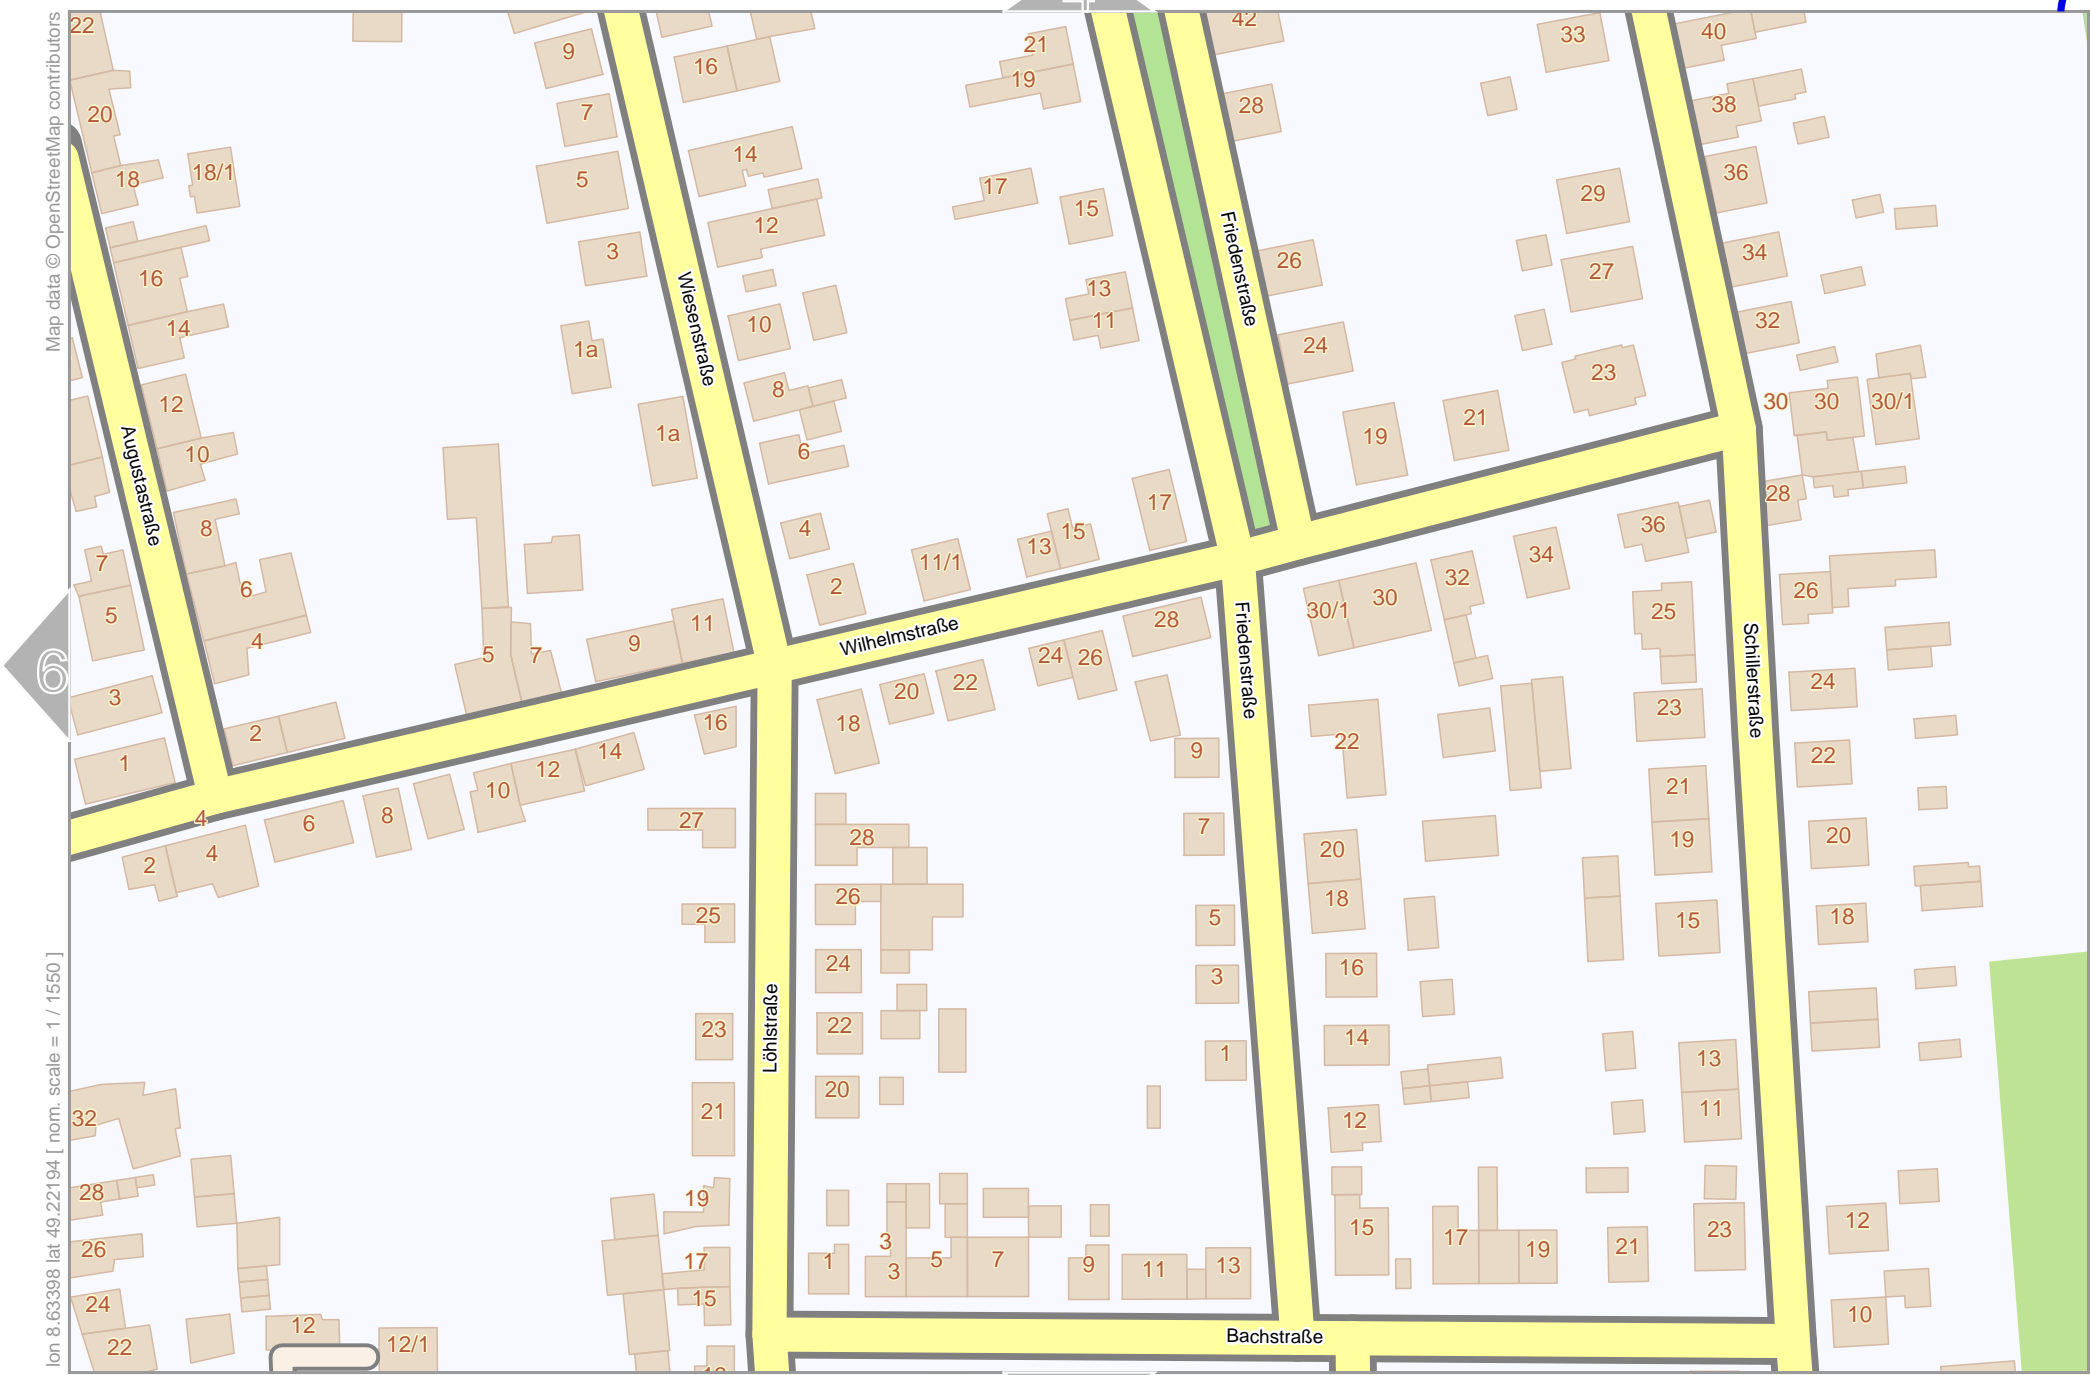

Kronau

4

Map data © OpenStreetMap contributors

lon 8.63966 lat 49.22444

lon 8.63398 lat 49.22194 [nom. scale = 1 / 1550]

pdfmap_20240515_153225_Kronau_8.63114_49.2194_104.pdf

10

0 10 m 100 m 160 m