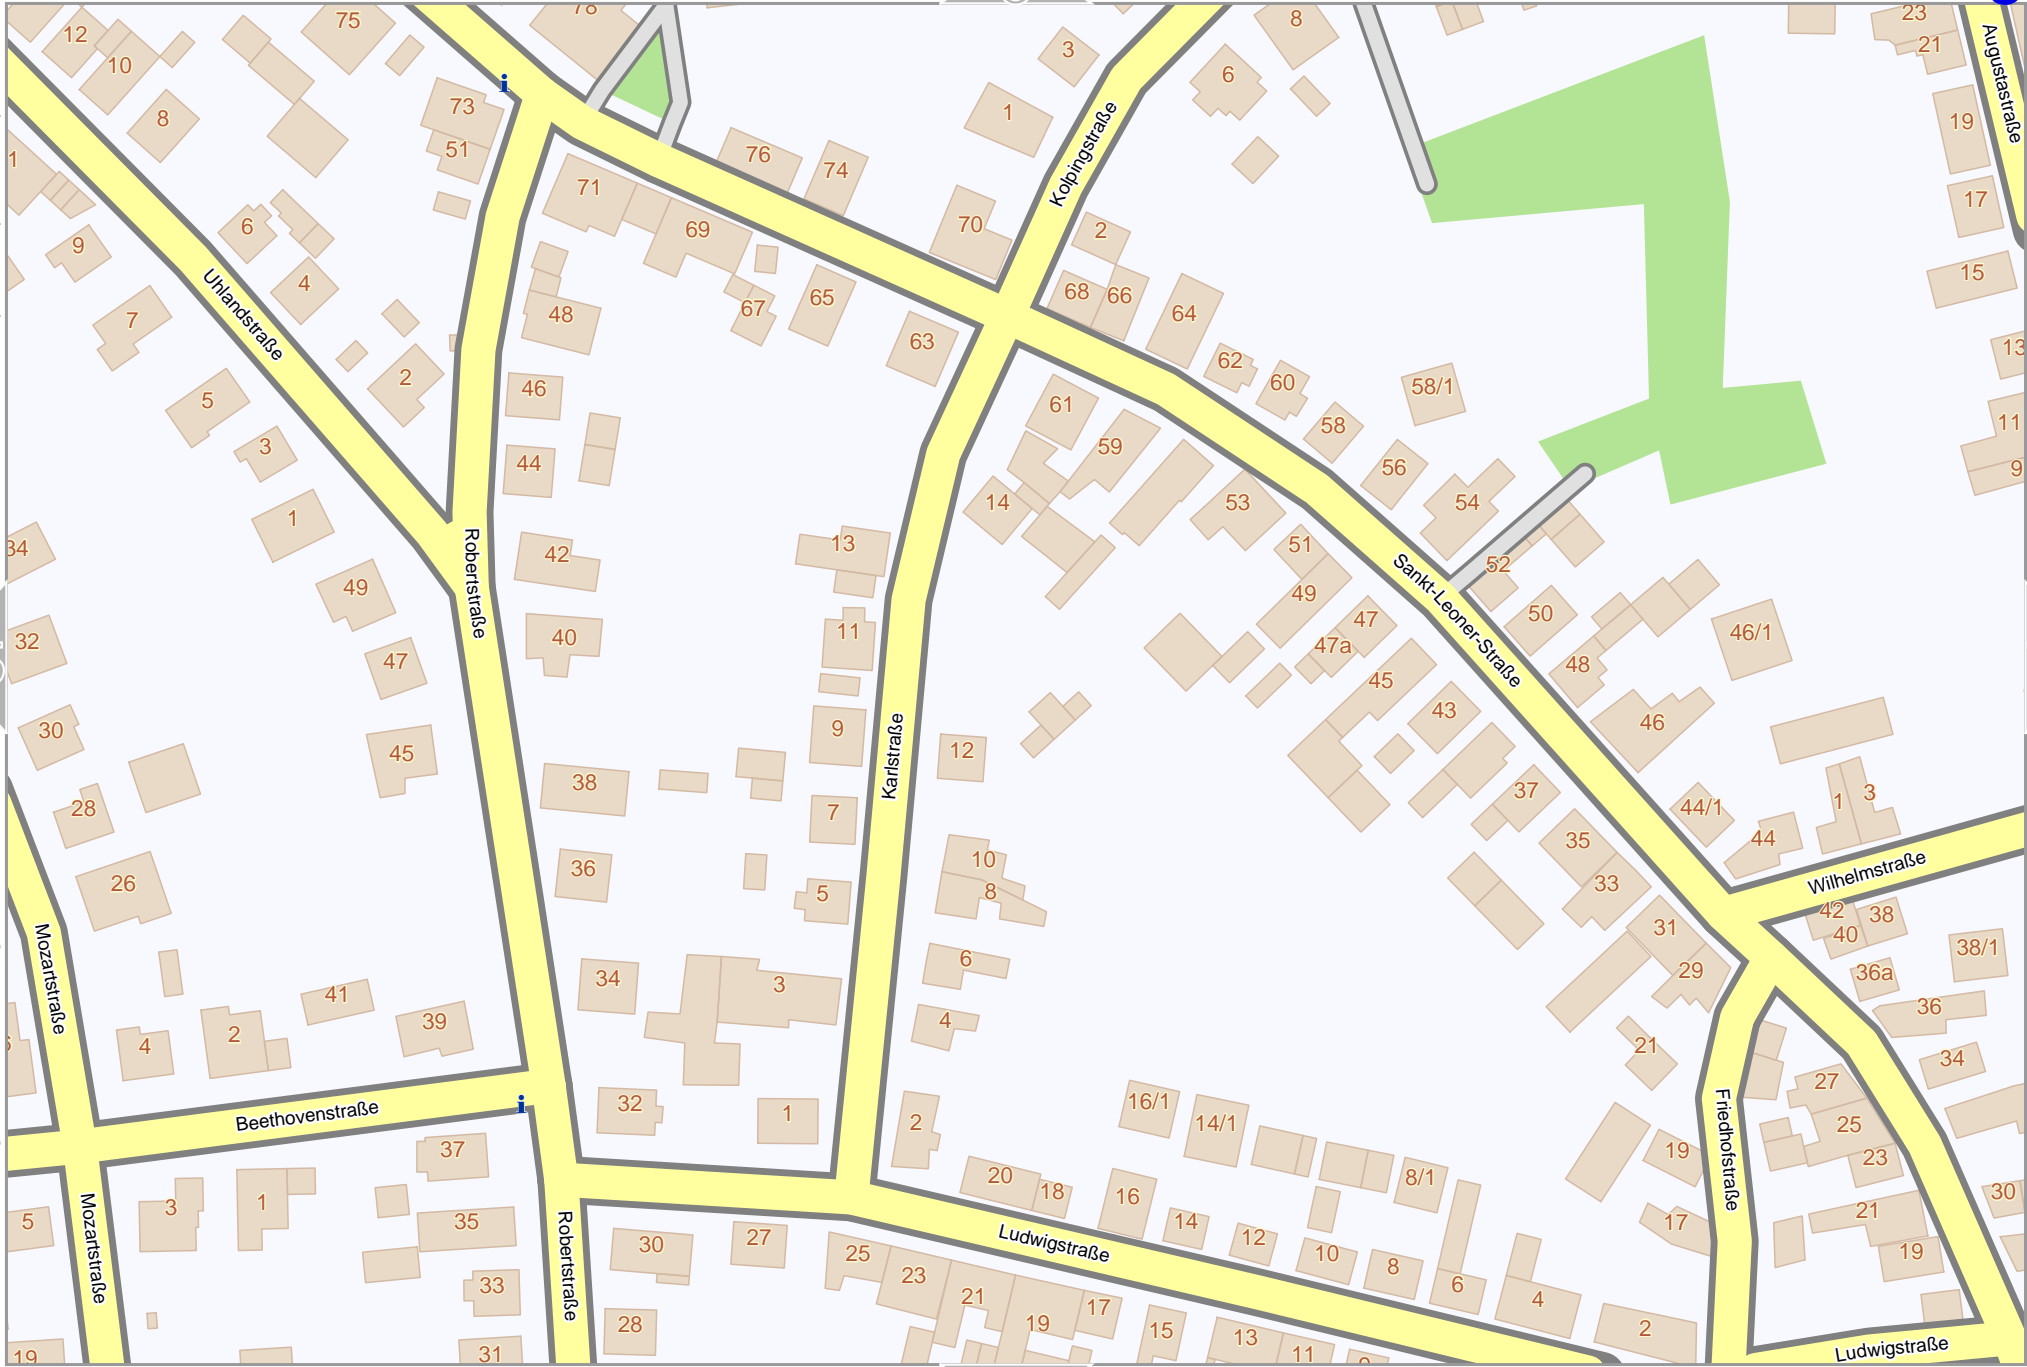

# Kronau

Map data © OpenStreetMap contributors

lon 8.63398 lat 49.22444 [ nom. scale = 1 / 1550 ]

lon 8.63966 lat 49.22695

pdfmap\_20240515\_153225\_Kronau\_8.63114\_49.2194\_104.pdf

# Kronau

6

Map data © OpenStreetMap contributors

lon 8.63398 lat 49.22444

lon 8.62830 lat 49.22194 [ nom. scale = 1 / 1550 ]

pdfmap\_20240515\_153225\_Kronau\_8.63114\_49.2194\_104.pdf

# Kronau

4

Map data © OpenStreetMap contributors

lon 8.63966 lat 49.22444

lon 8.63398 lat 49.22194 [ nom. scale = 1 / 1550 ]

pdfmap\_20240515\_153225\_Kronau\_8.63114\_49.2194\_104.pdf

10

0 10 m 100 m 160 m

lon 8.62830 lat 49.21692

pdfmap\_20240515\_153225\_Kronau\_8.63114\_49.2194\_104.pdf

0 10 m 100 m 160 m

Map data © OpenStreetMap contributors

lon 8.63398 lat 49.21692

14

16

lon 8.62830 lat 49.21441 [nom. scale = 1 / 1550]