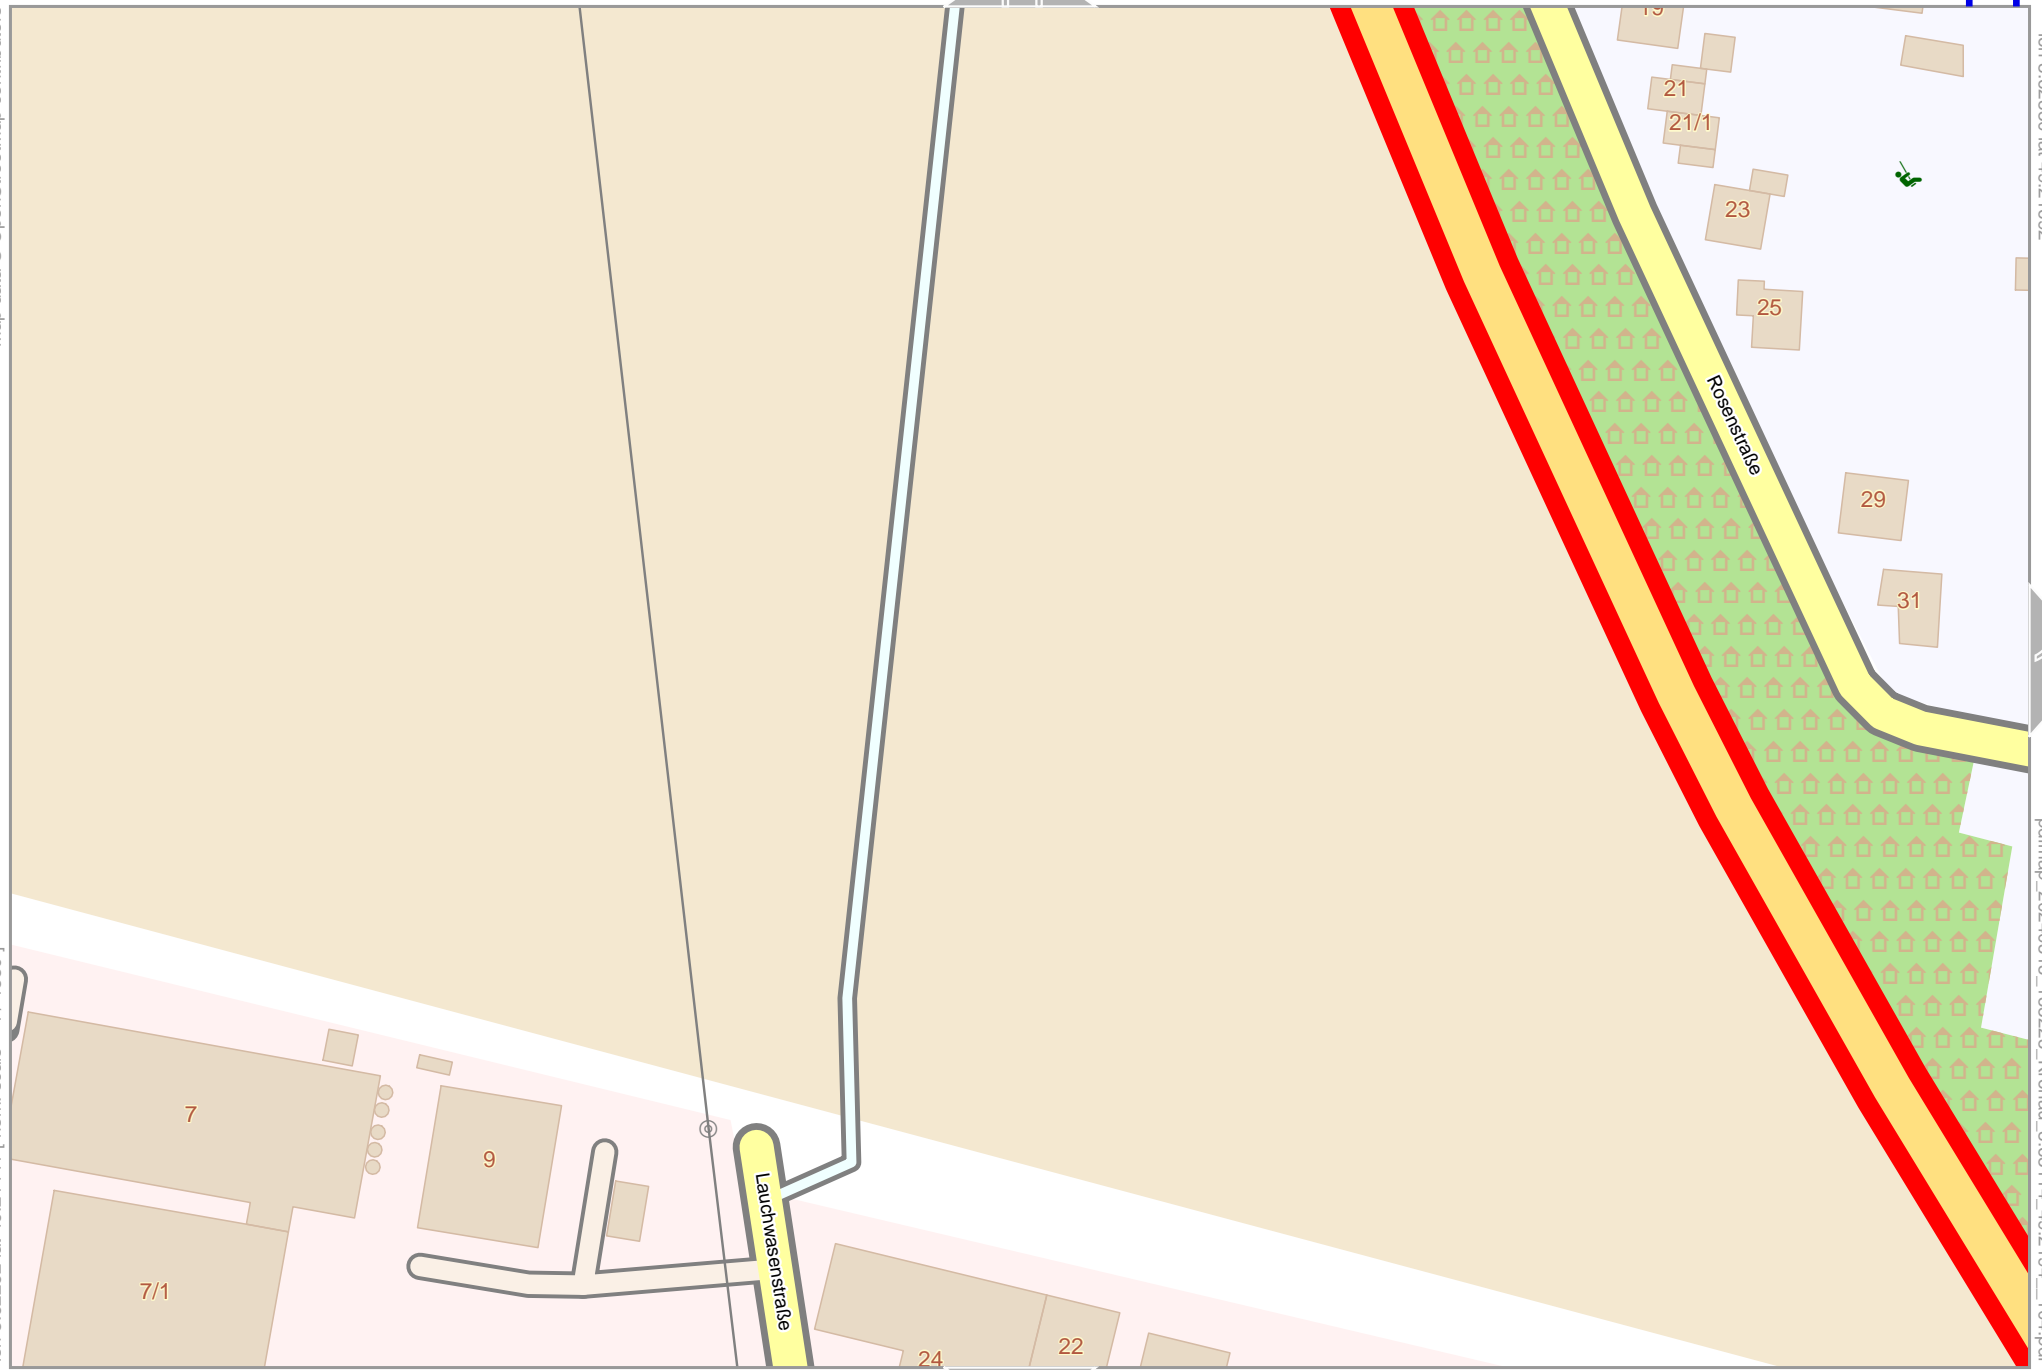

Map data © OpenStreetMap contributors

lon 8.62262 lat 49.21441 [nom. scale = 1 / 1550]

lon 8.62830 lat 49.21692

pdfmap_20240515_153225_Kronau_8.63114_49.2194_104.pdf

0 10 m 100 m 160 m