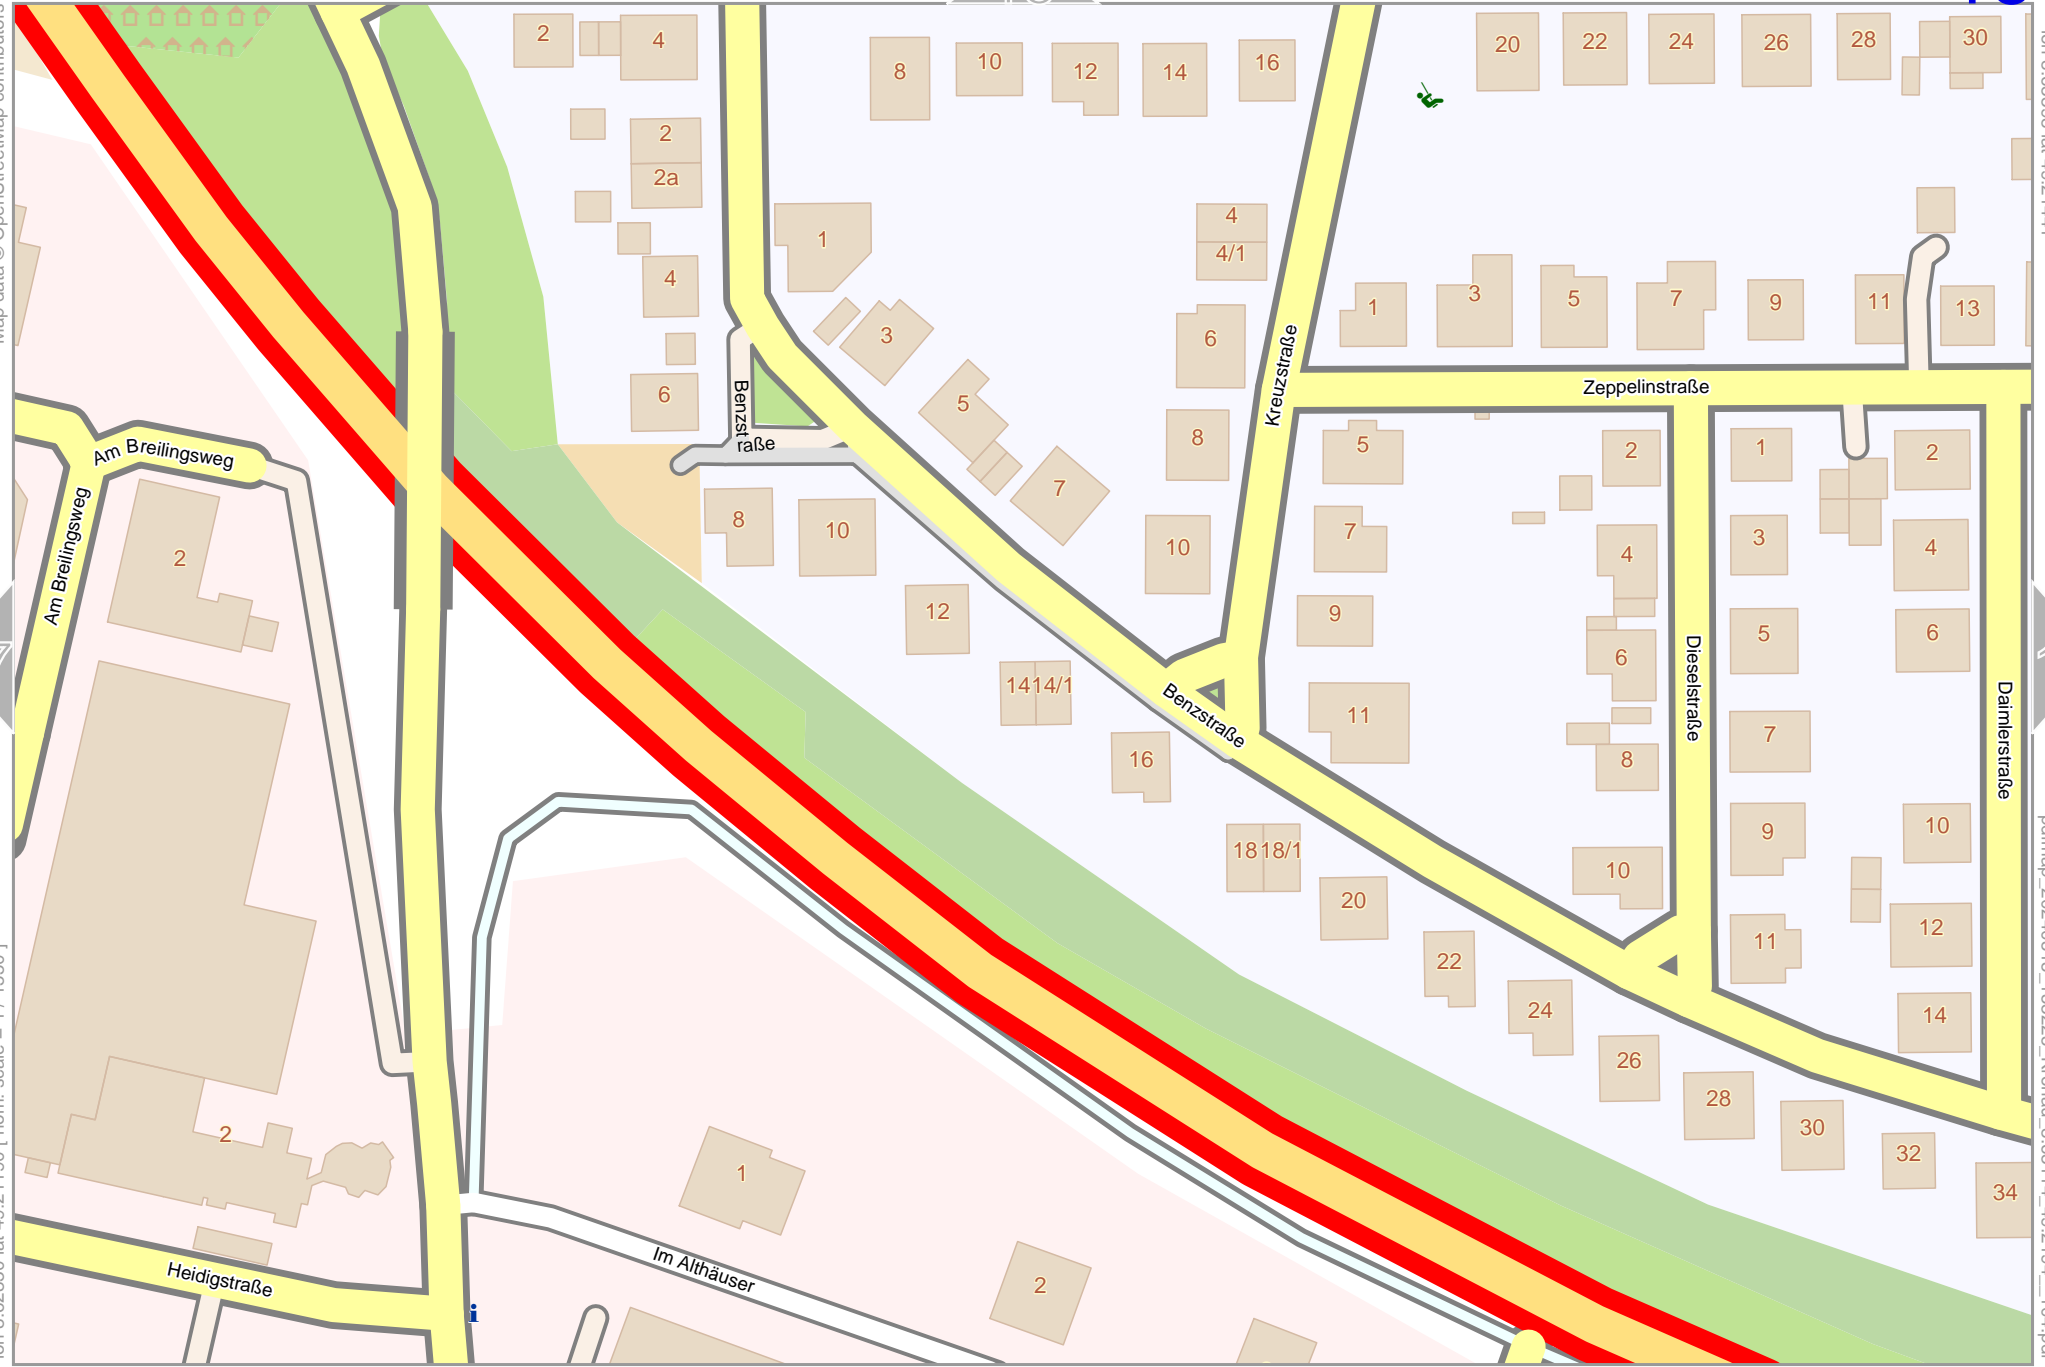

0 10 m 100 m 160 m

Kronau

Map data © OpenStreetMap contributors

lon 8.62262 lat 49.21190 [nom. scale = 1 / 1550]

lon 8.62830 lat 49.21441

pdfmap\_20240515\_153225\_Kronau\_8.63114\_49.2194\_104.pdf

0 10 m 100 m 160 m

Map data © OpenStreetMap contributors

lon 8.63398 lat 49.21441

lon 8.62830 lat 49.21190 [nom. scale = 1 / 1550]

pdfmap\_20240515\_153225\_Kronau\_8.63114\_49.2194\_104.pdf

Map data © OpenStreetMap contributors