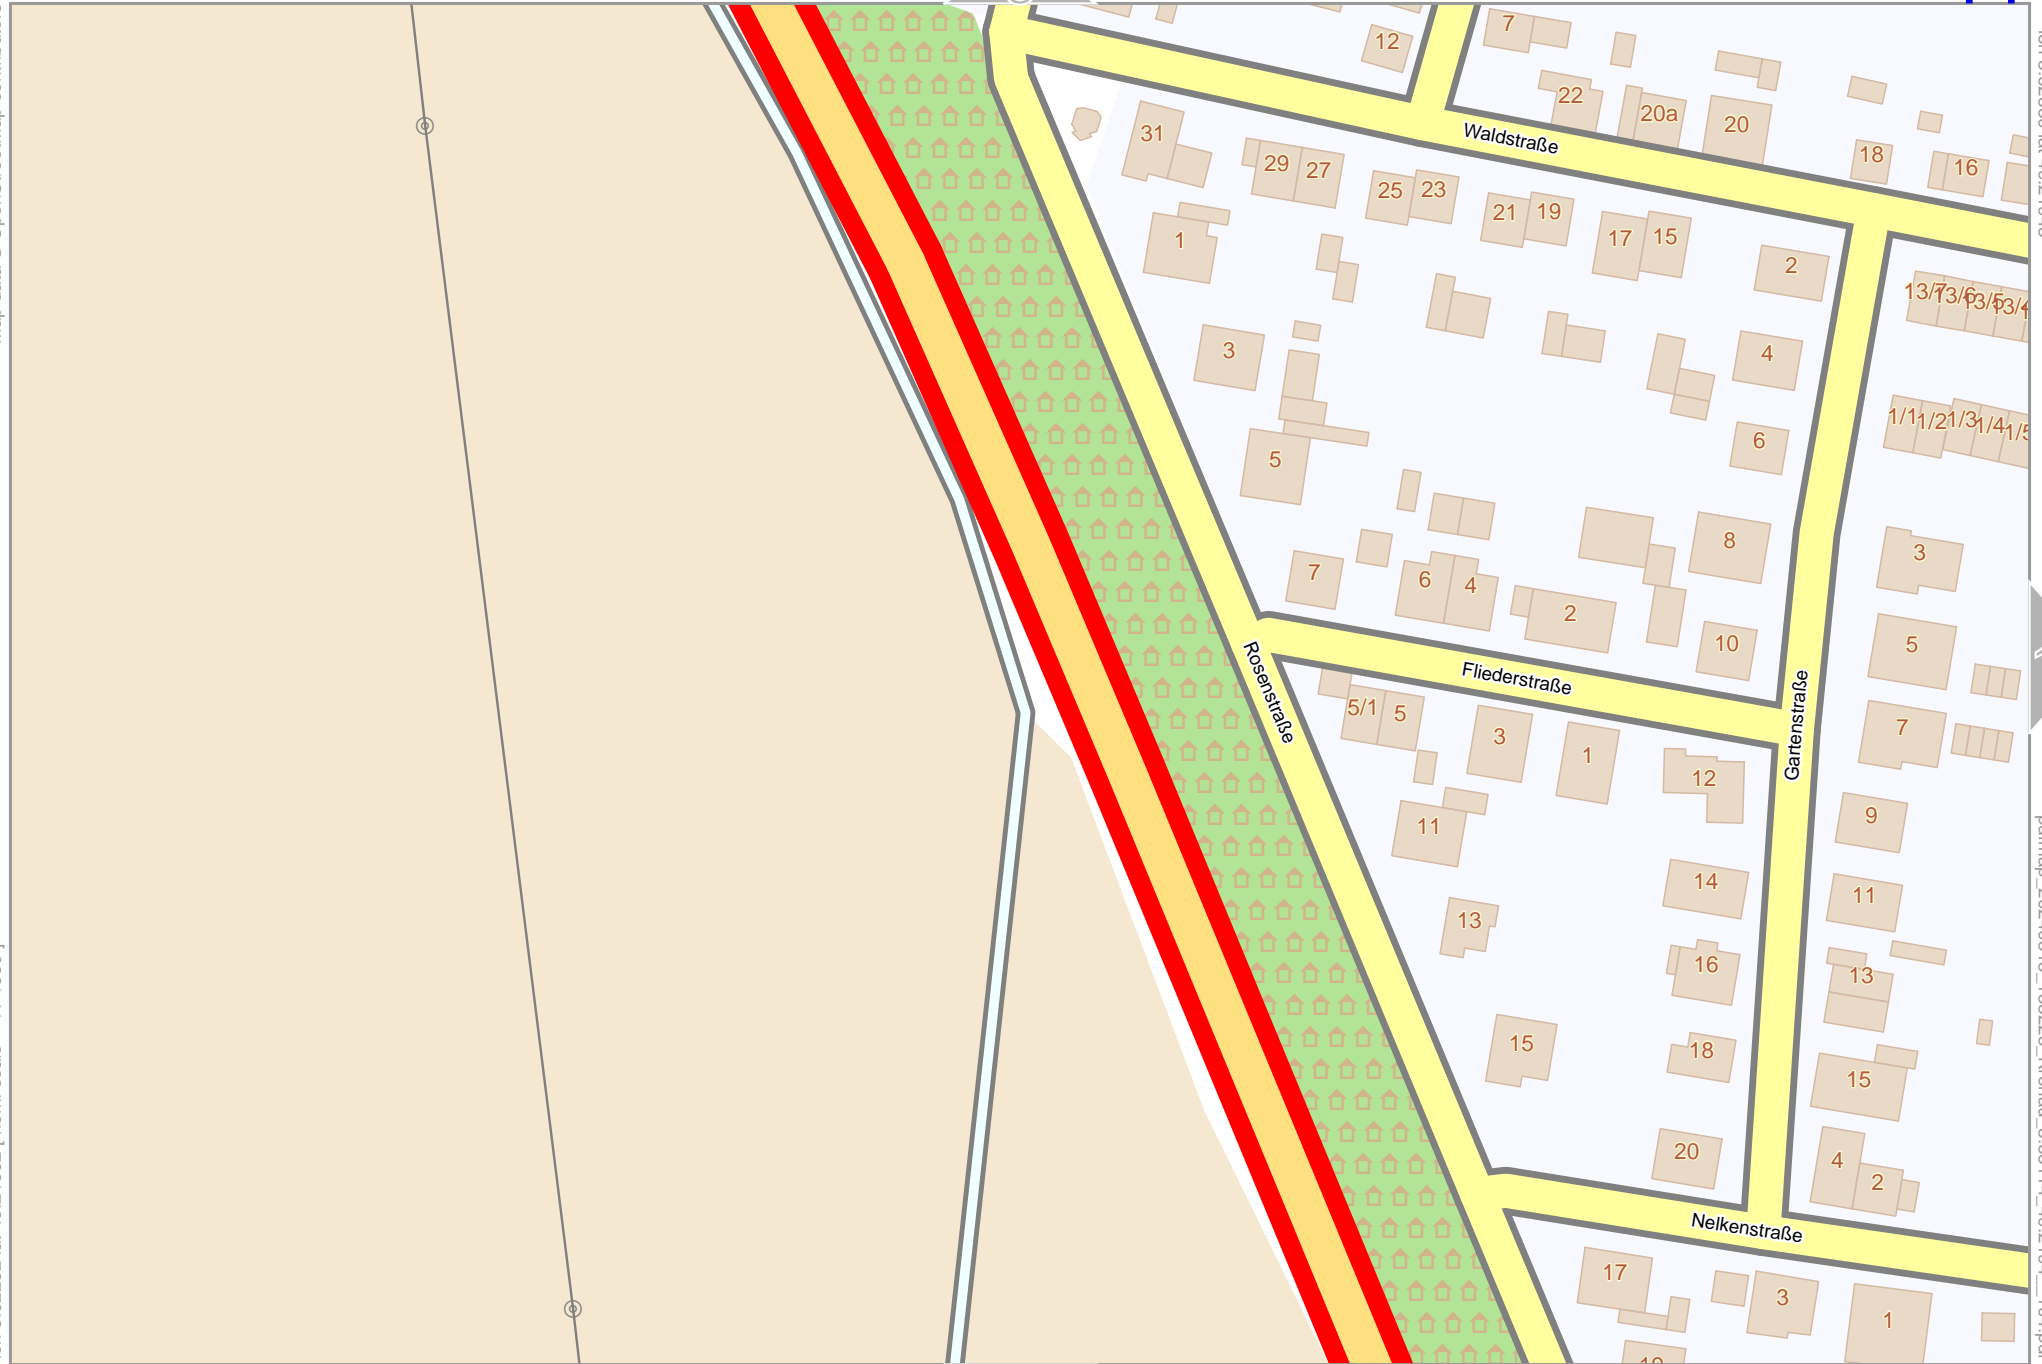

Map data © OpenStreetMap contributors

lon 8.62262 lat 49.21692 [nom. scale = 1 / 1550]

0 10 m 100 m 160 m

lon 8.62830 lat 49.21943

pdfmap_20240515_153225_Kronau_8.63114_49.2194_104.pdf