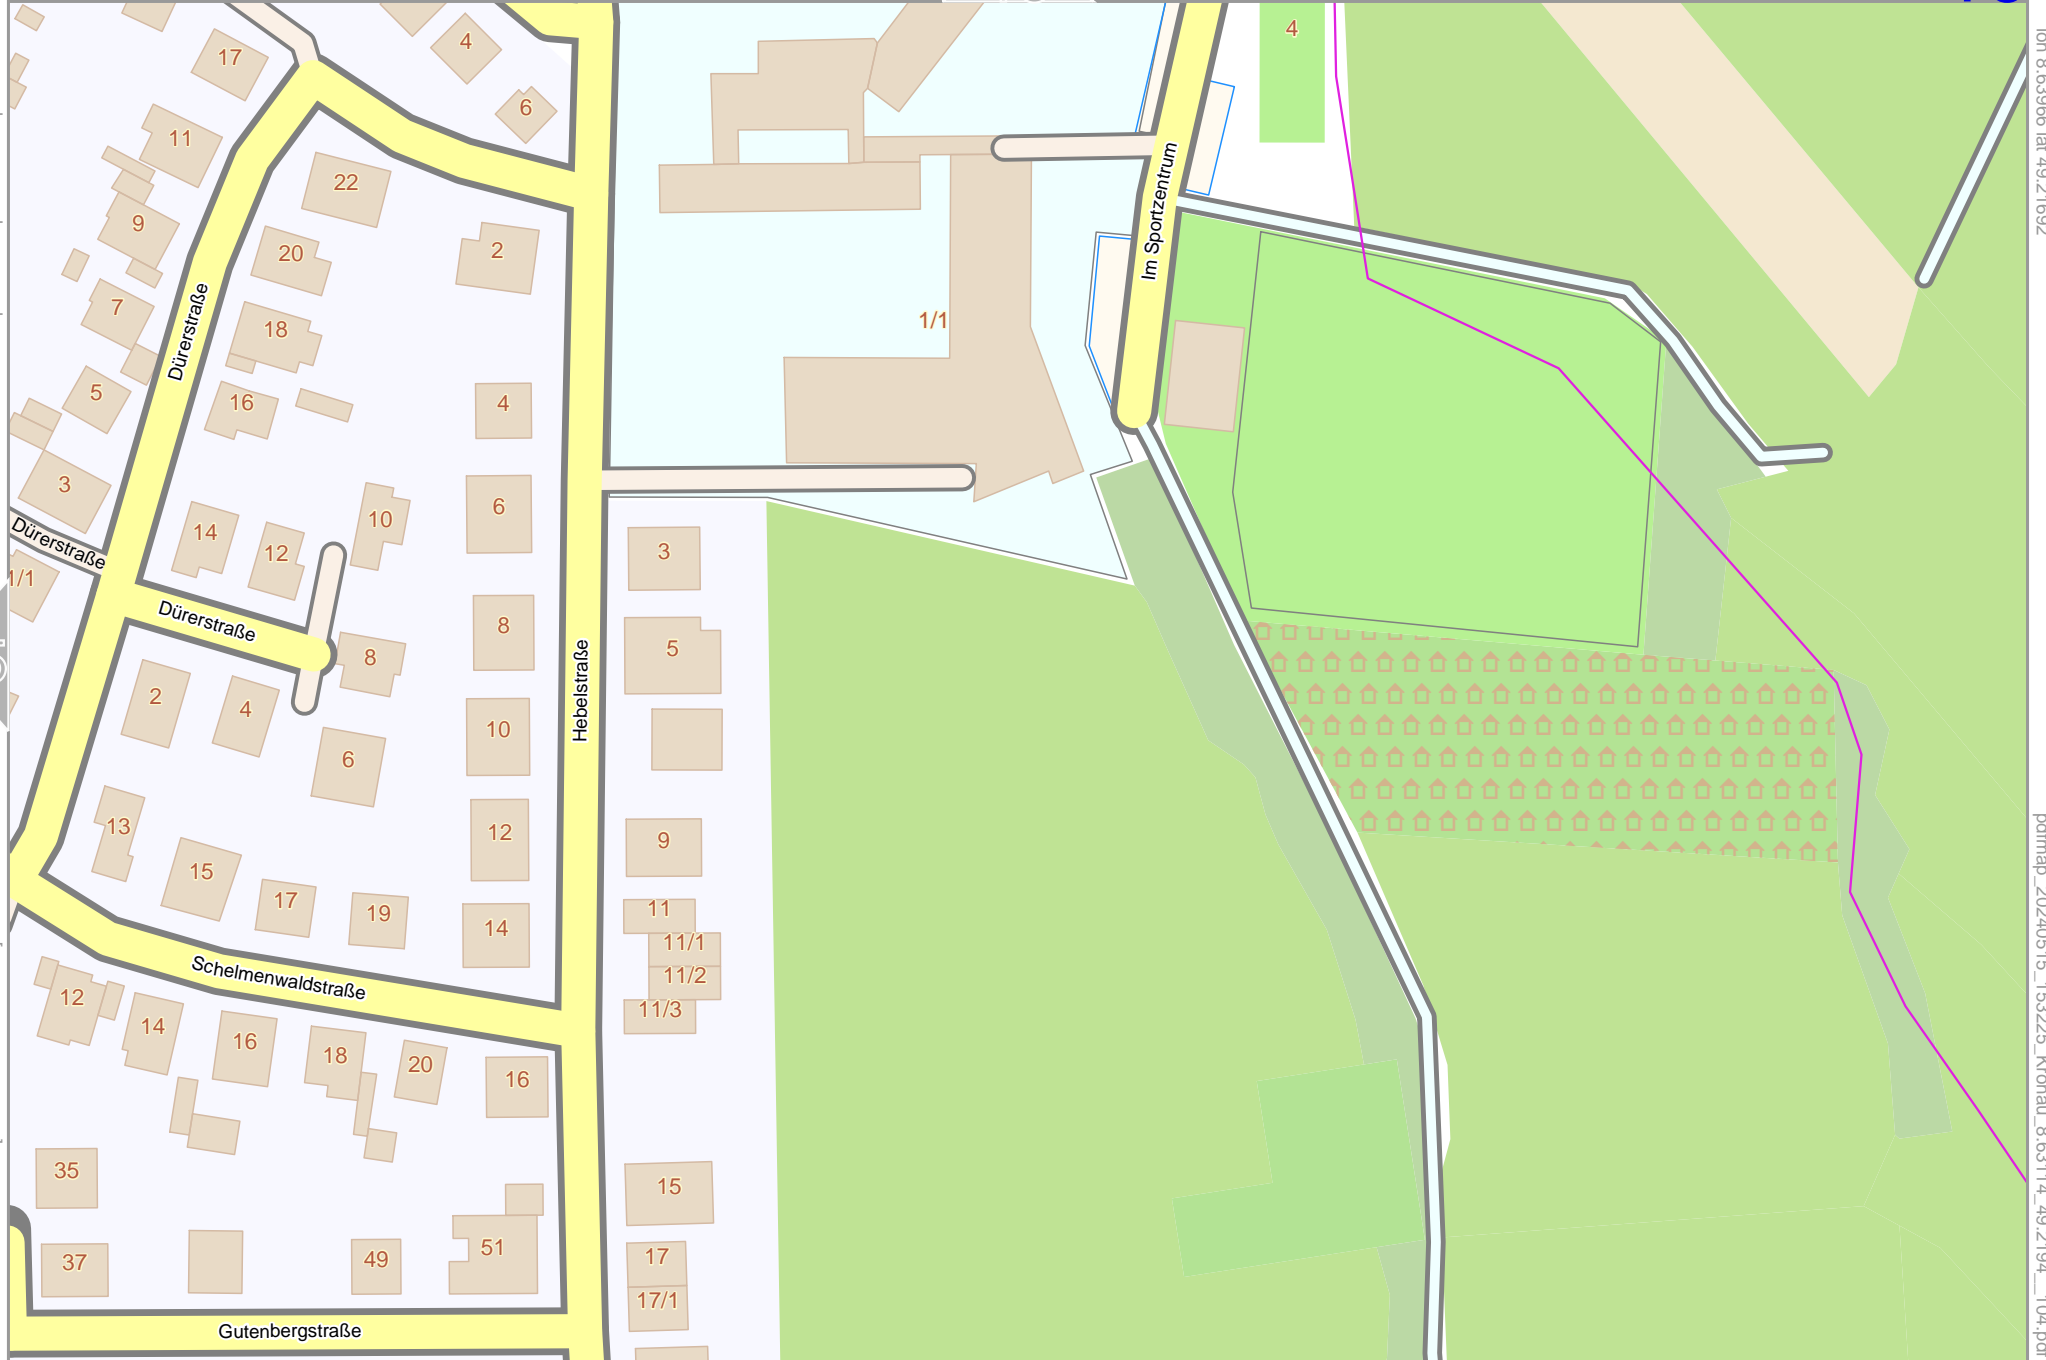

lon 8.62830 lat 49.21692

pdfmap\_20240515\_153225\_Kronau\_8.63114\_49.2194\_104.pdf

0 10 m 100 m 160 m

Map data © OpenStreetMap contributors

lon 8.63398 lat 49.21692

14

16

lon 8.62830 lat 49.21441 [nom. scale = 1 / 1550]

pdfmap\_20240515\_153225\_Kronau\_8.63114\_49.2194\_104.pdf

Map data © OpenStreetMap contributors

lon 8.63966 lat 49.21692

pdfmap\_20240515\_153225\_Kronau\_8.63114\_49.2194\_104.pdf

13

19

15

lon 8.63398 lat 49.21441 [ nom. scale = 1 / 1550 ]