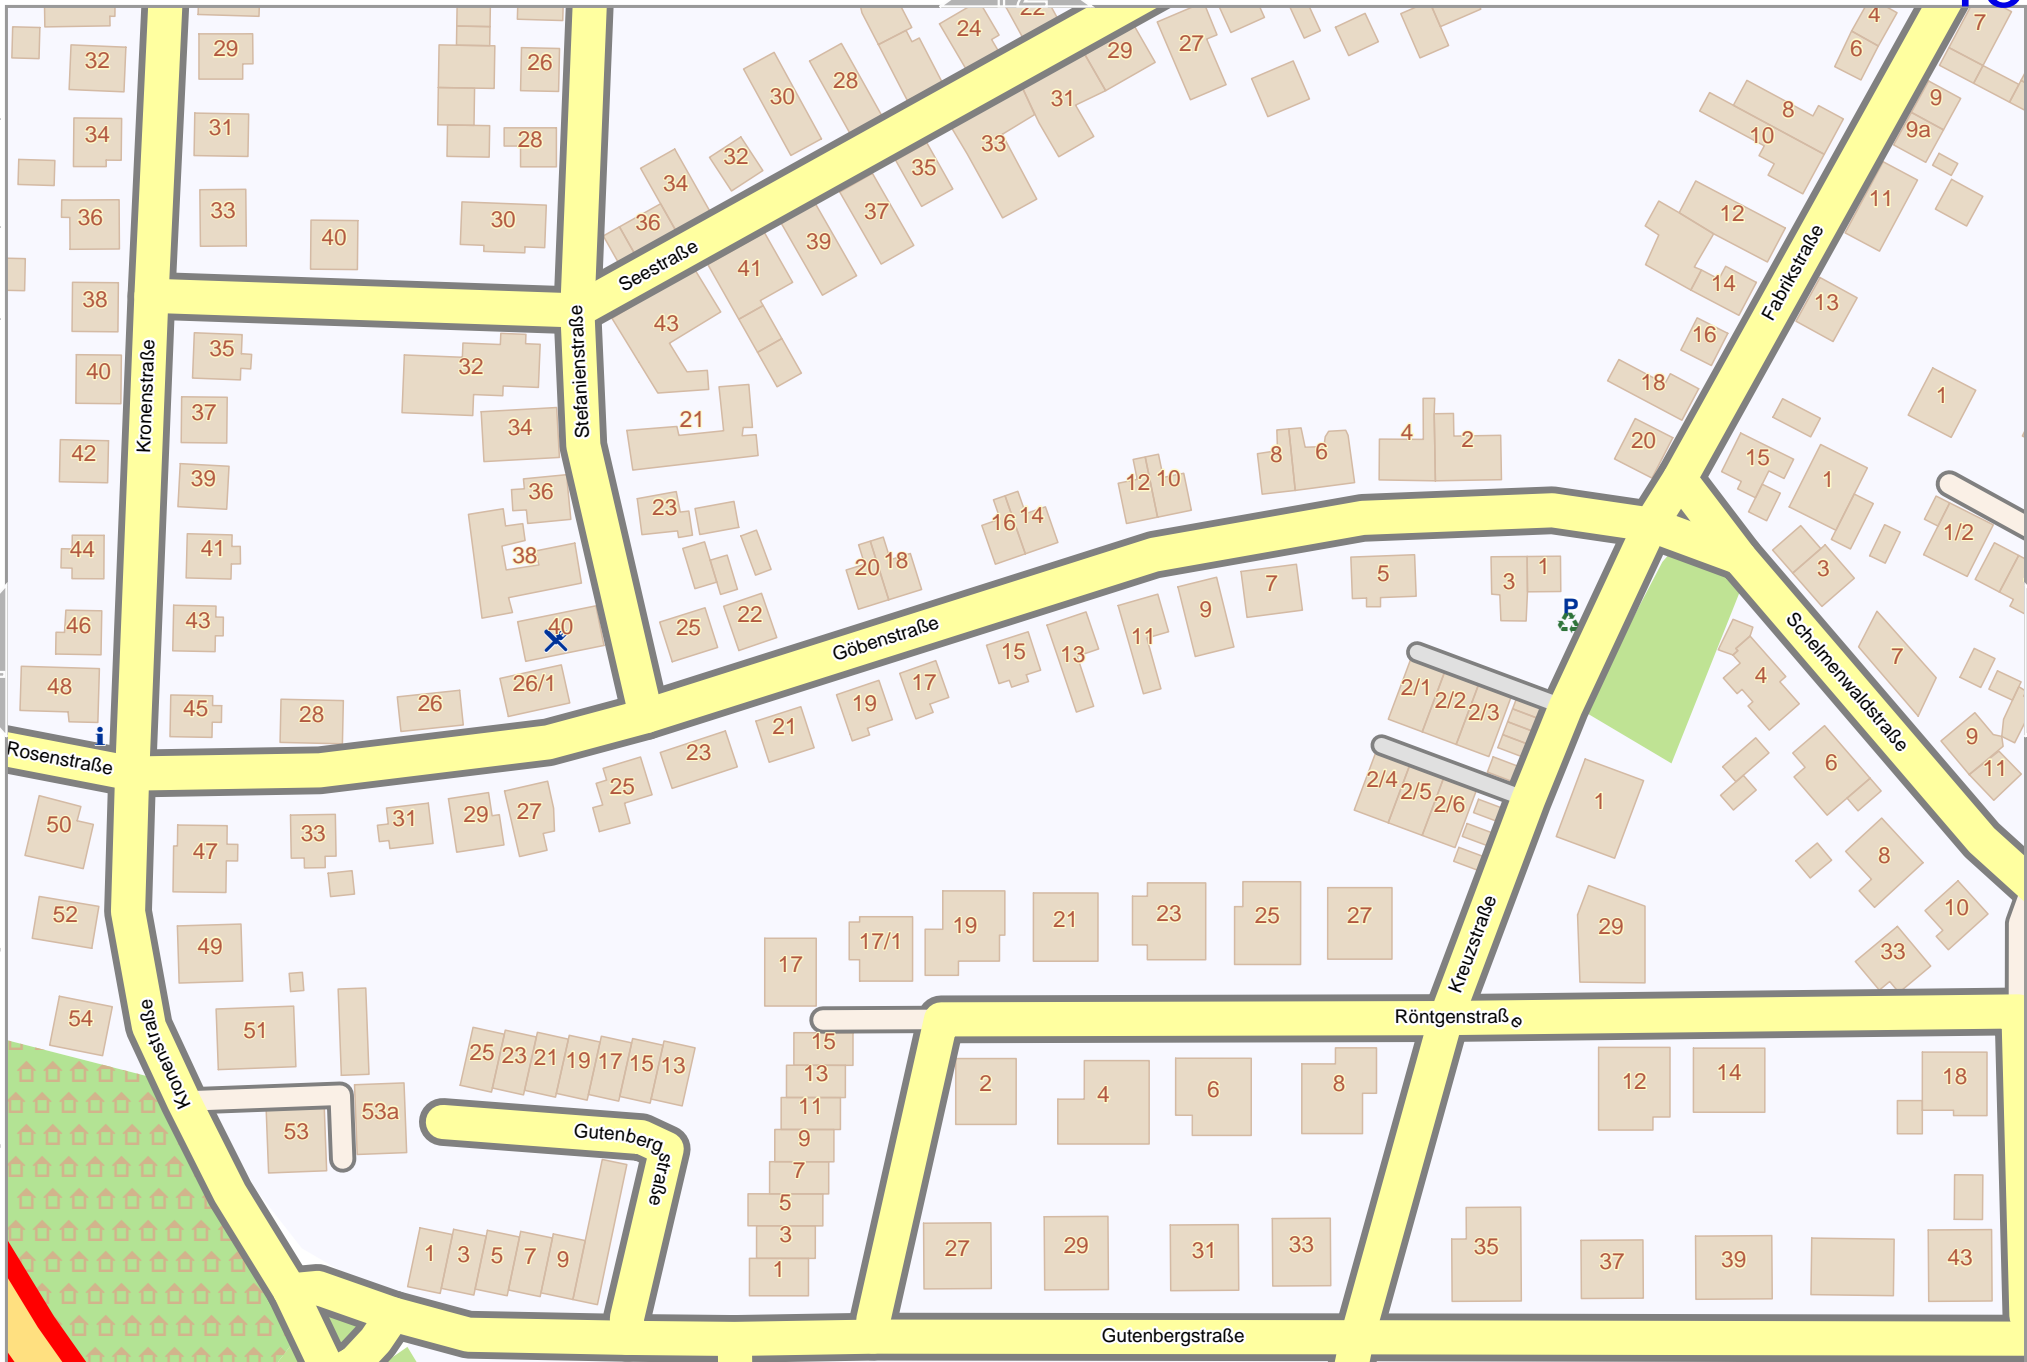

lon 8.63398 lat 49.21692 [ nom. scale = 1 / 1550 ]

lon 8.63966 lat 49.21943

pdfmap\_20240515\_153225\_Kronau\_8.63114\_49.2194\_104.pdf

Map data © OpenStreetMap contributors

lon 8.62262 lat 49.21441 [nom. scale = 1 / 1550]

lon 8.62830 lat 49.21692

pdfmap\_20240515\_153225\_Kronau\_8.63114\_49.2194\_104.pdf

0 10 m 100 m 160 m

Map data © OpenStreetMap contributors

lon 8.63398 lat 49.21692

14

16

lon 8.62830 lat 49.21441 [nom. scale = 1 / 1550]

pdfmap\_20240515\_153225\_Kronau\_8.63114\_49.2194\_104.pdf

Map data © OpenStreetMap contributors

lon 8.63966 lat 49.21692

pdfmap\_20240515\_153225\_Kronau\_8.63114\_49.2194\_104.pdf

13

19

15

lon 8.63398 lat 49.21441 [ nom. scale = 1 / 1550 ]

Map data © OpenStreetMap contributors

lon 8.63398 lat 49.21441

lon 8.62830 lat 49.21190 [nom. scale = 1 / 1550]

pdfmap\_20240515\_153225\_Kronau\_8.63114\_49.2194\_104.pdf

Map data © OpenStreetMap contributors