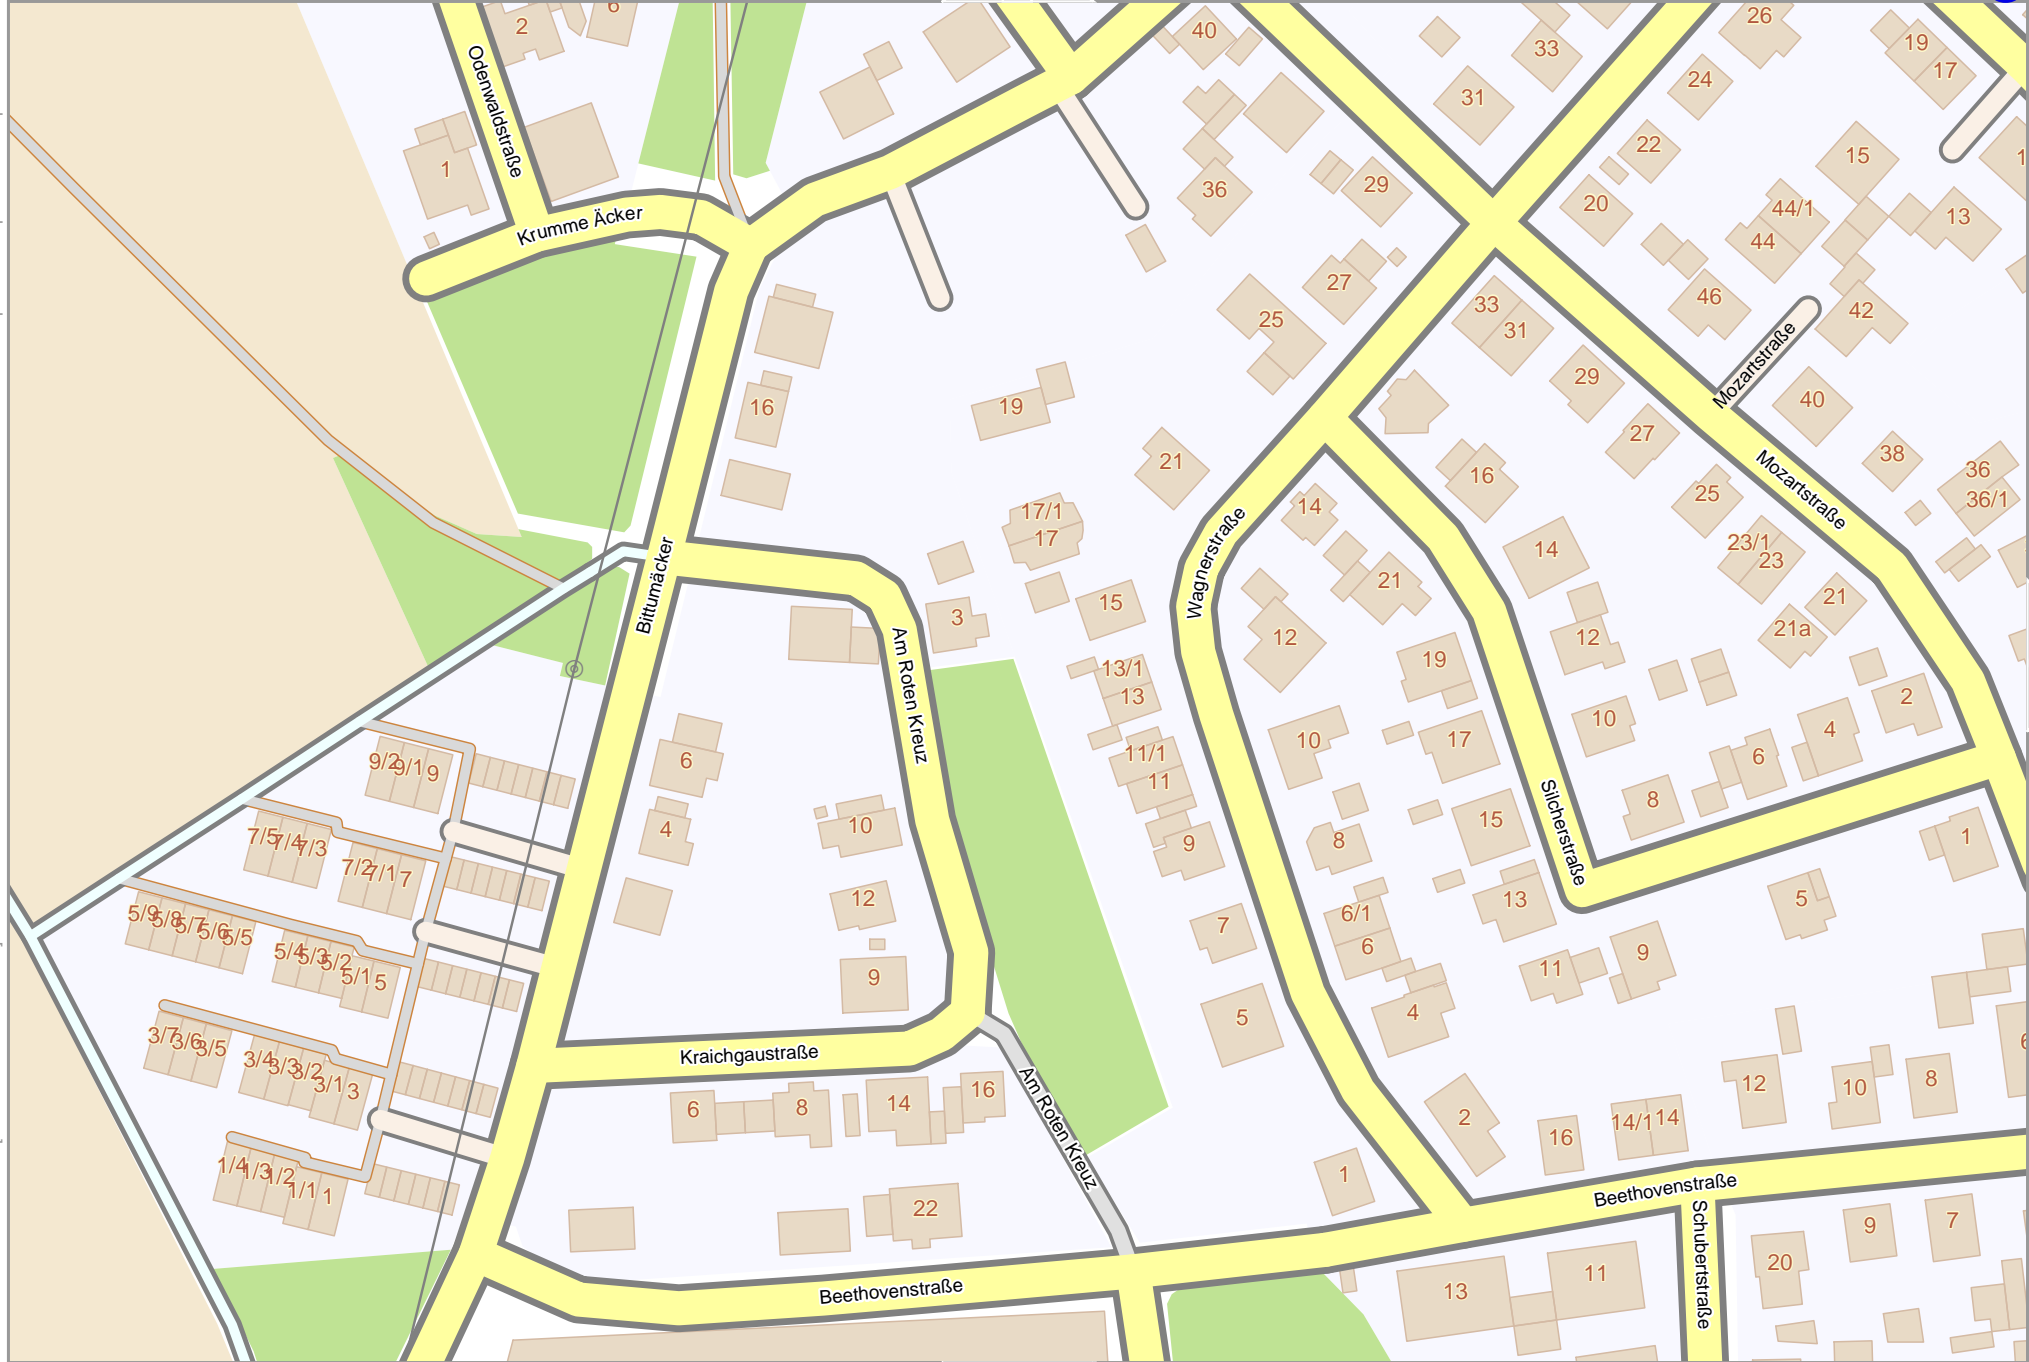

# Kronau

Map data © OpenStreetMap contributors

lon 8.63398 lat 49.22444 [ nom. scale = 1 / 1550 ]

lon 8.63966 lat 49.22695

pdfmap\_20240515\_153225\_Kronau\_8.63114\_49.2194\_104.pdf

# Kronau

6

Map data © OpenStreetMap contributors

lon 8.63398 lat 49.22444

lon 8.62830 lat 49.22194 [ nom. scale = 1 / 1550 ]

pdfmap\_20240515\_153225\_Kronau\_8.63114\_49.2194\_104.pdf

lon 8.62830 lat 49.21692

pdfmap\_20240515\_153225\_Kronau\_8.63114\_49.2194\_104.pdf

0 10 m 100 m 160 m

Map data © OpenStreetMap contributors

lon 8.63398 lat 49.21692

14

16

lon 8.62830 lat 49.21441 [nom. scale = 1 / 1550]

Map data © OpenStreetMap contributors

lon 8.63398 lat 49.21441

lon 8.62830 lat 49.21190 [nom. scale = 1 / 1550]

pdfmap\_20240515\_153225\_Kronau\_8.63114\_49.2194\_104.pdf

Map data © OpenStreetMap contributors