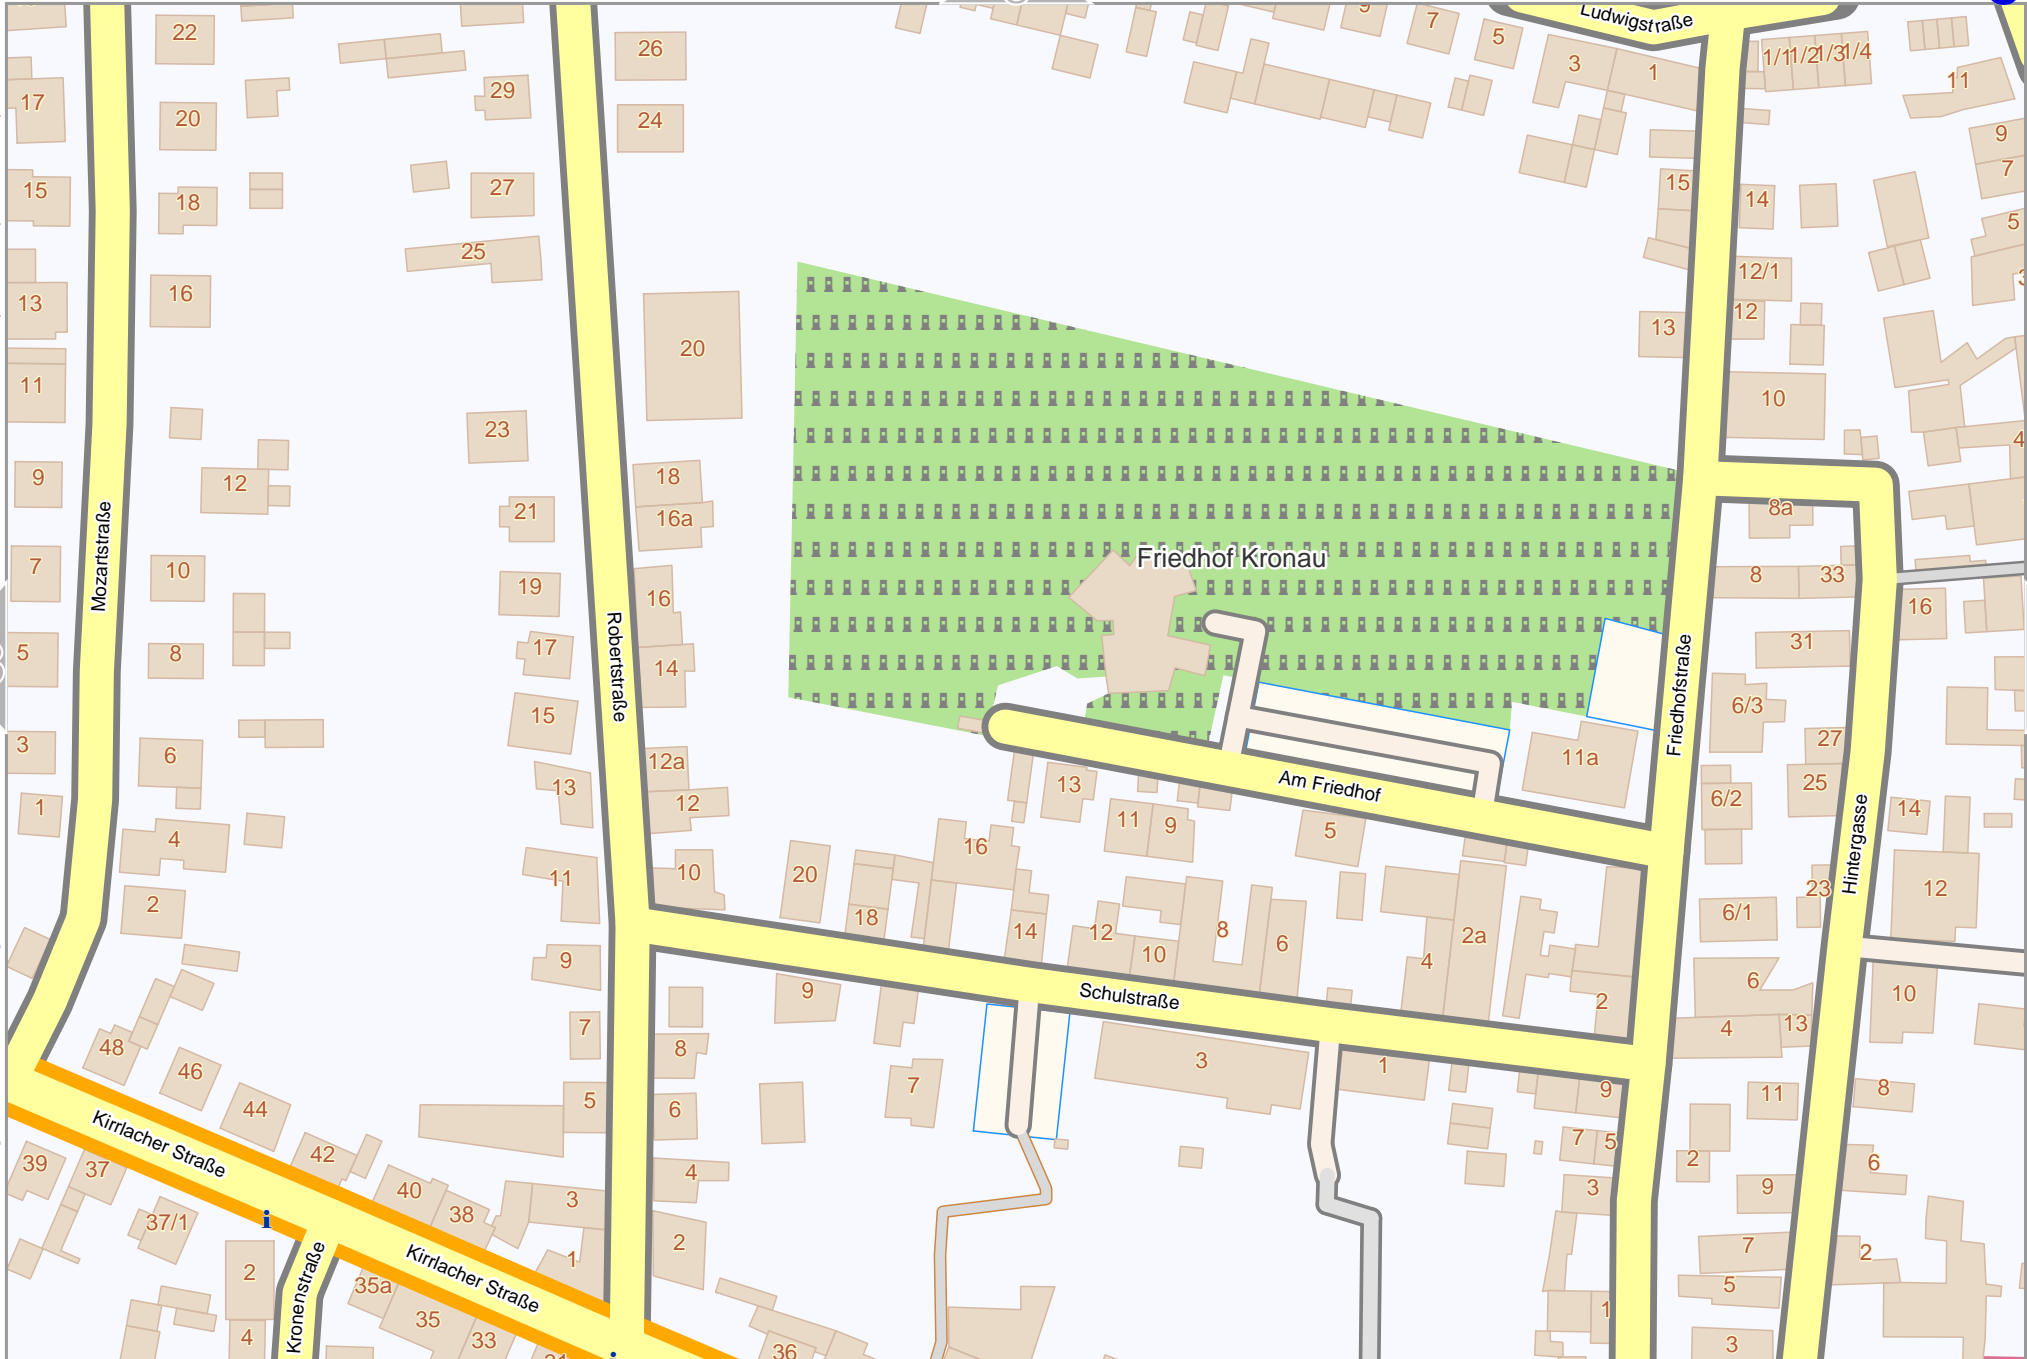

# Kronau

6

Map data © OpenStreetMap contributors

lon 8.63398 lat 49.22444

lon 8.62830 lat 49.22194 [ nom. scale = 1 / 1550 ]

pdfmap\_20240515\_153225\_Kronau\_8.63114\_49.2194\_104.pdf

# Kronau

4

Map data © OpenStreetMap contributors

lon 8.63966 lat 49.22444

lon 8.63398 lat 49.22194 [ nom. scale = 1 / 1550 ]

pdfmap\_20240515\_153225\_Kronau\_8.63114\_49.2194\_104.pdf

10

0 10 m 100 m 160 m