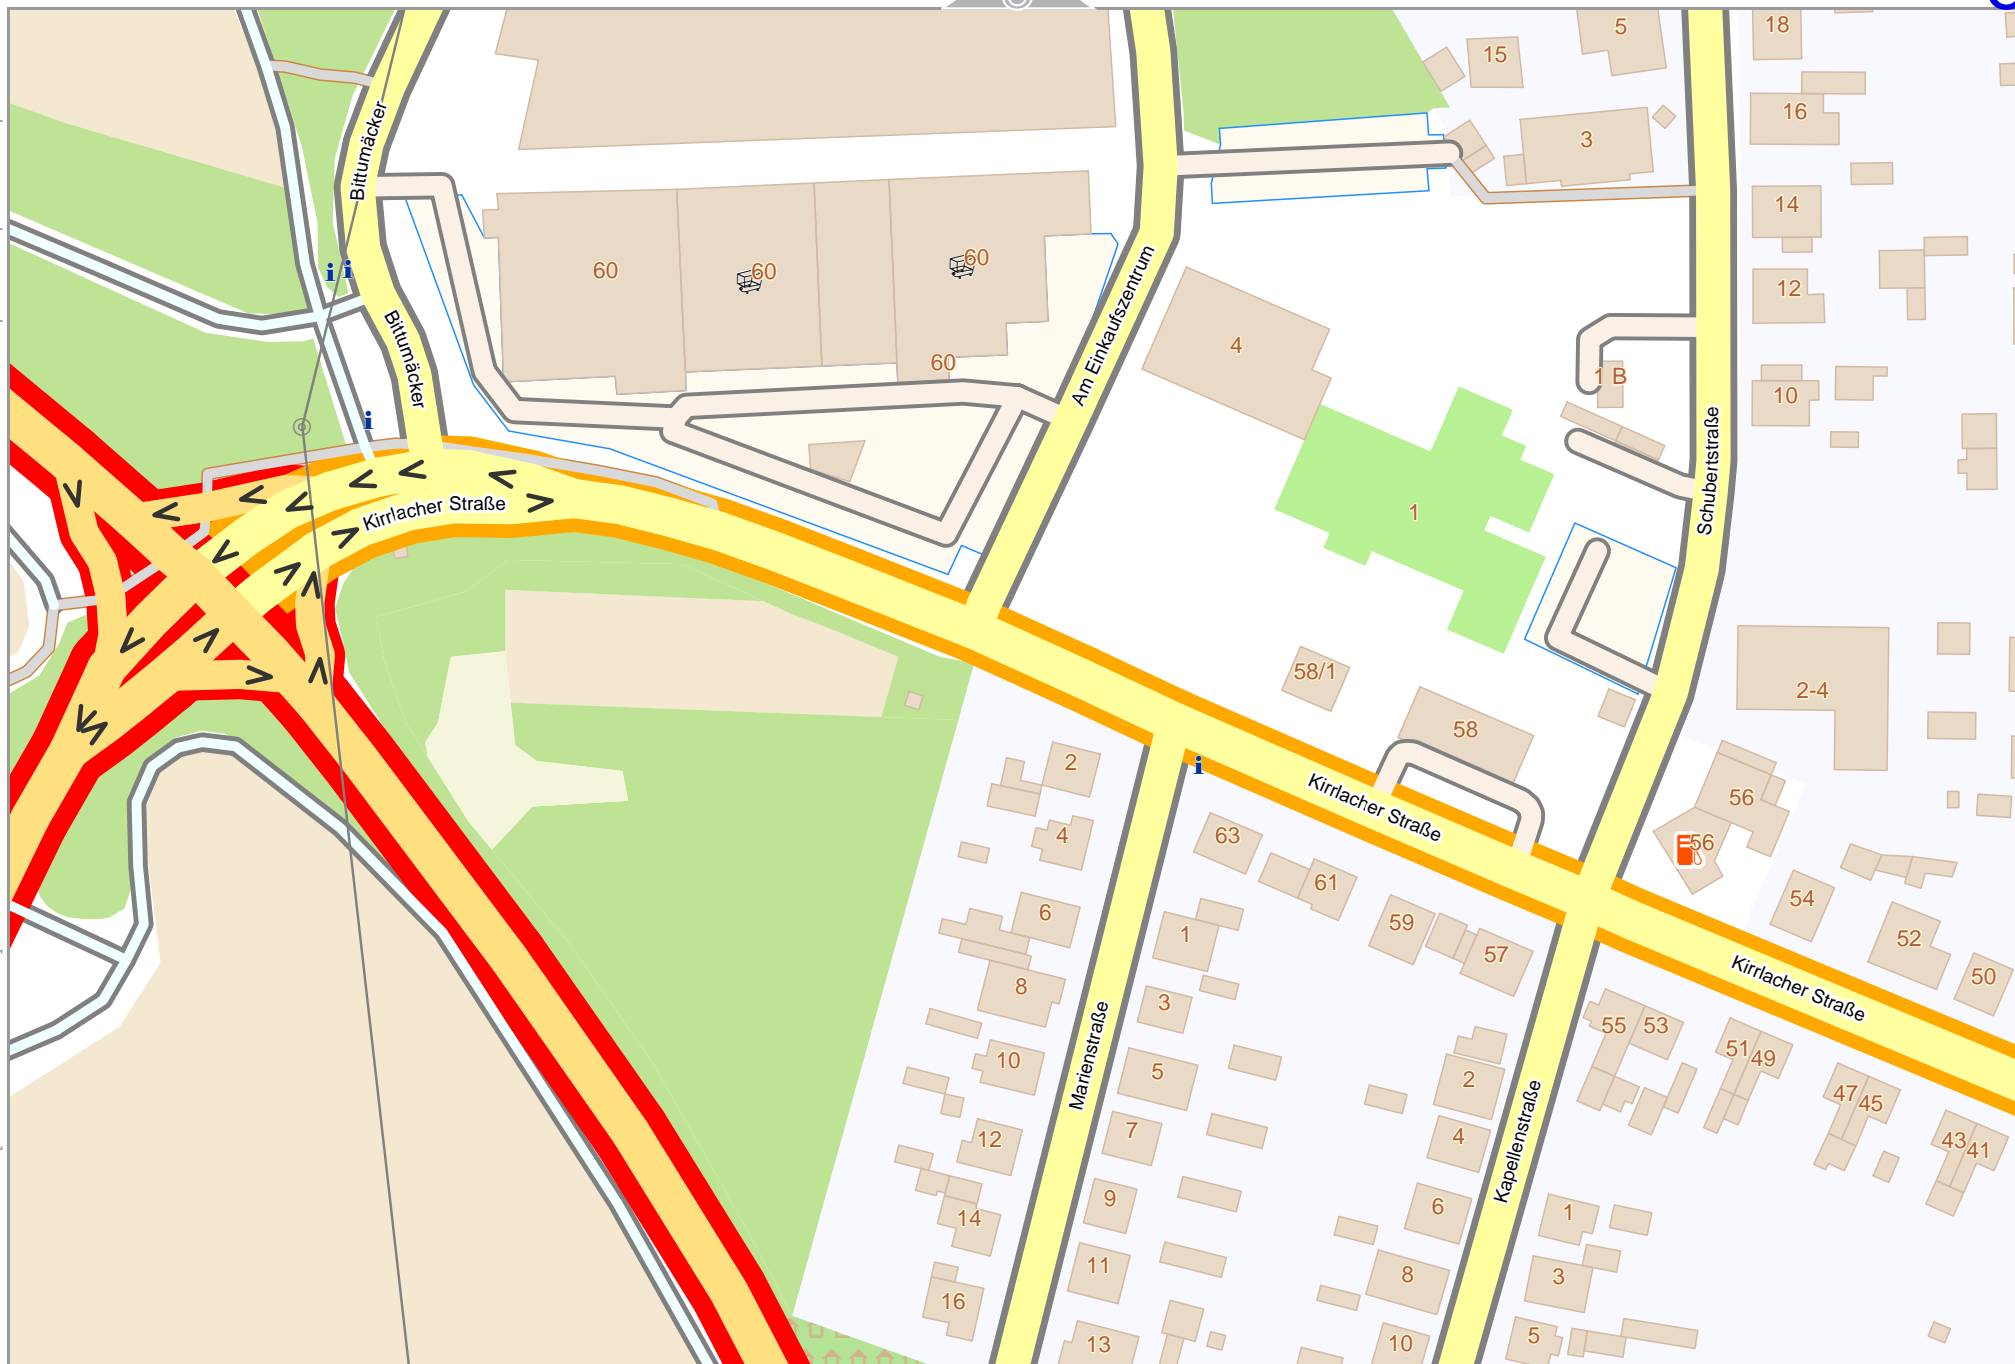

# Kronau

4

Map data © OpenStreetMap contributors

lon 8.63966 lat 49.22444

lon 8.63398 lat 49.22194 [ nom. scale = 1 / 1550 ]

pdfmap\_20240515\_153225\_Kronau\_8.63114\_49.2194\_104.pdf

10

0 10 m 100 m 160 m