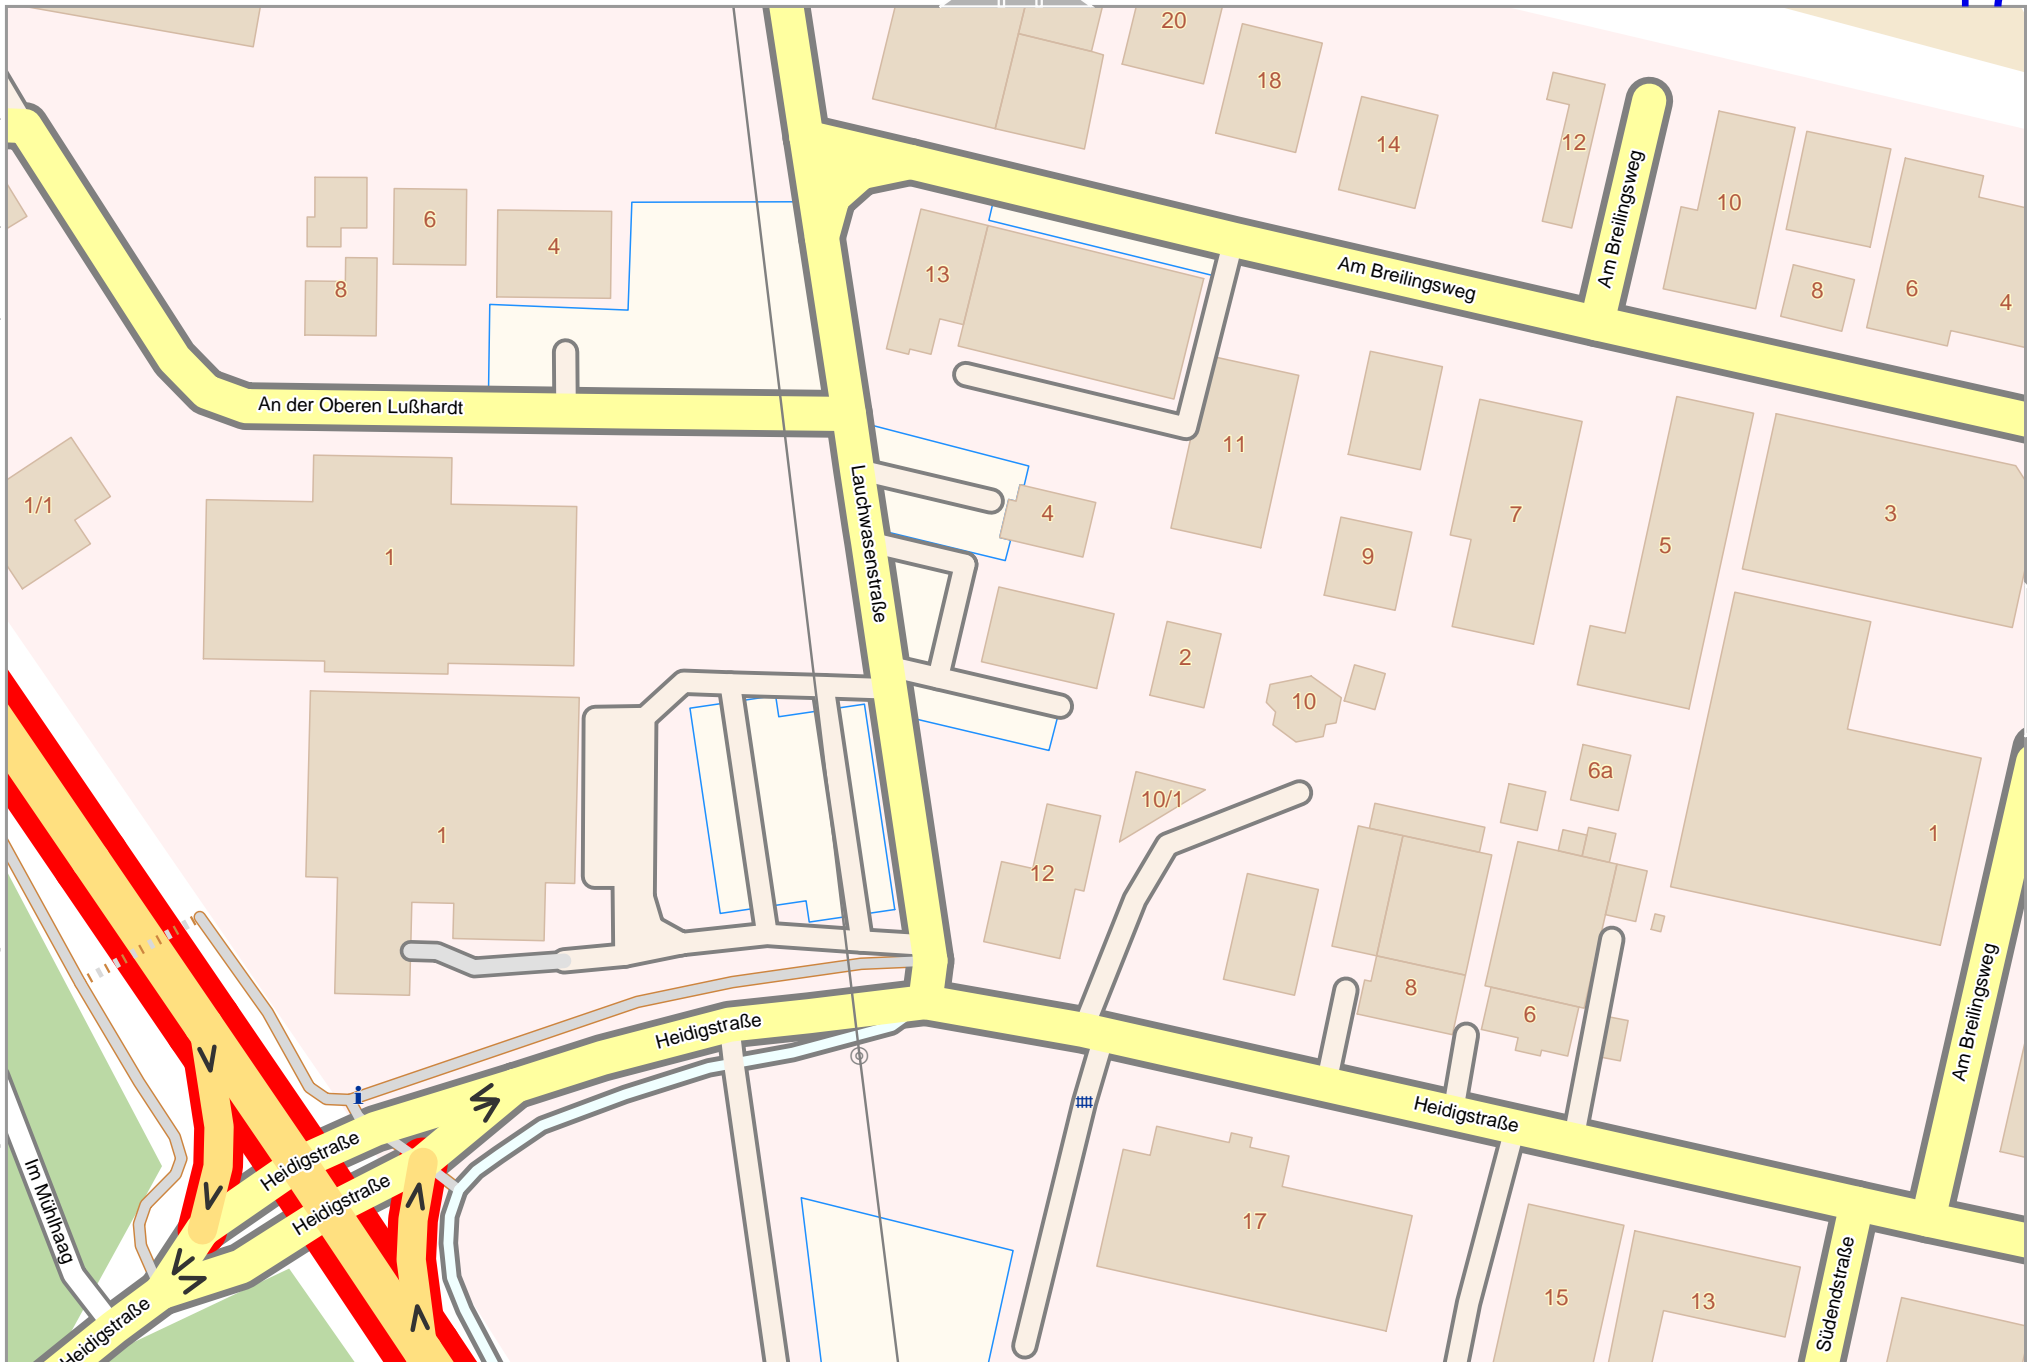

0 10 m 100 m 160 m

Kronau

Map data © OpenStreetMap contributors

lon 8.62262 lat 49.21190 [nom. scale = 1 / 1550]

lon 8.62830 lat 49.21441

pdfmap\_20240515\_153225\_Kronau\_8.63114\_49.2194\_104.pdf

0 10 m 100 m 160 m

Map data © OpenStreetMap contributors

lon 8.63398 lat 49.21441

lon 8.62830 lat 49.21190 [nom. scale = 1 / 1550]

pdfmap\_20240515\_153225\_Kronau\_8.63114\_49.2194\_104.pdf

Map data © OpenStreetMap contributors