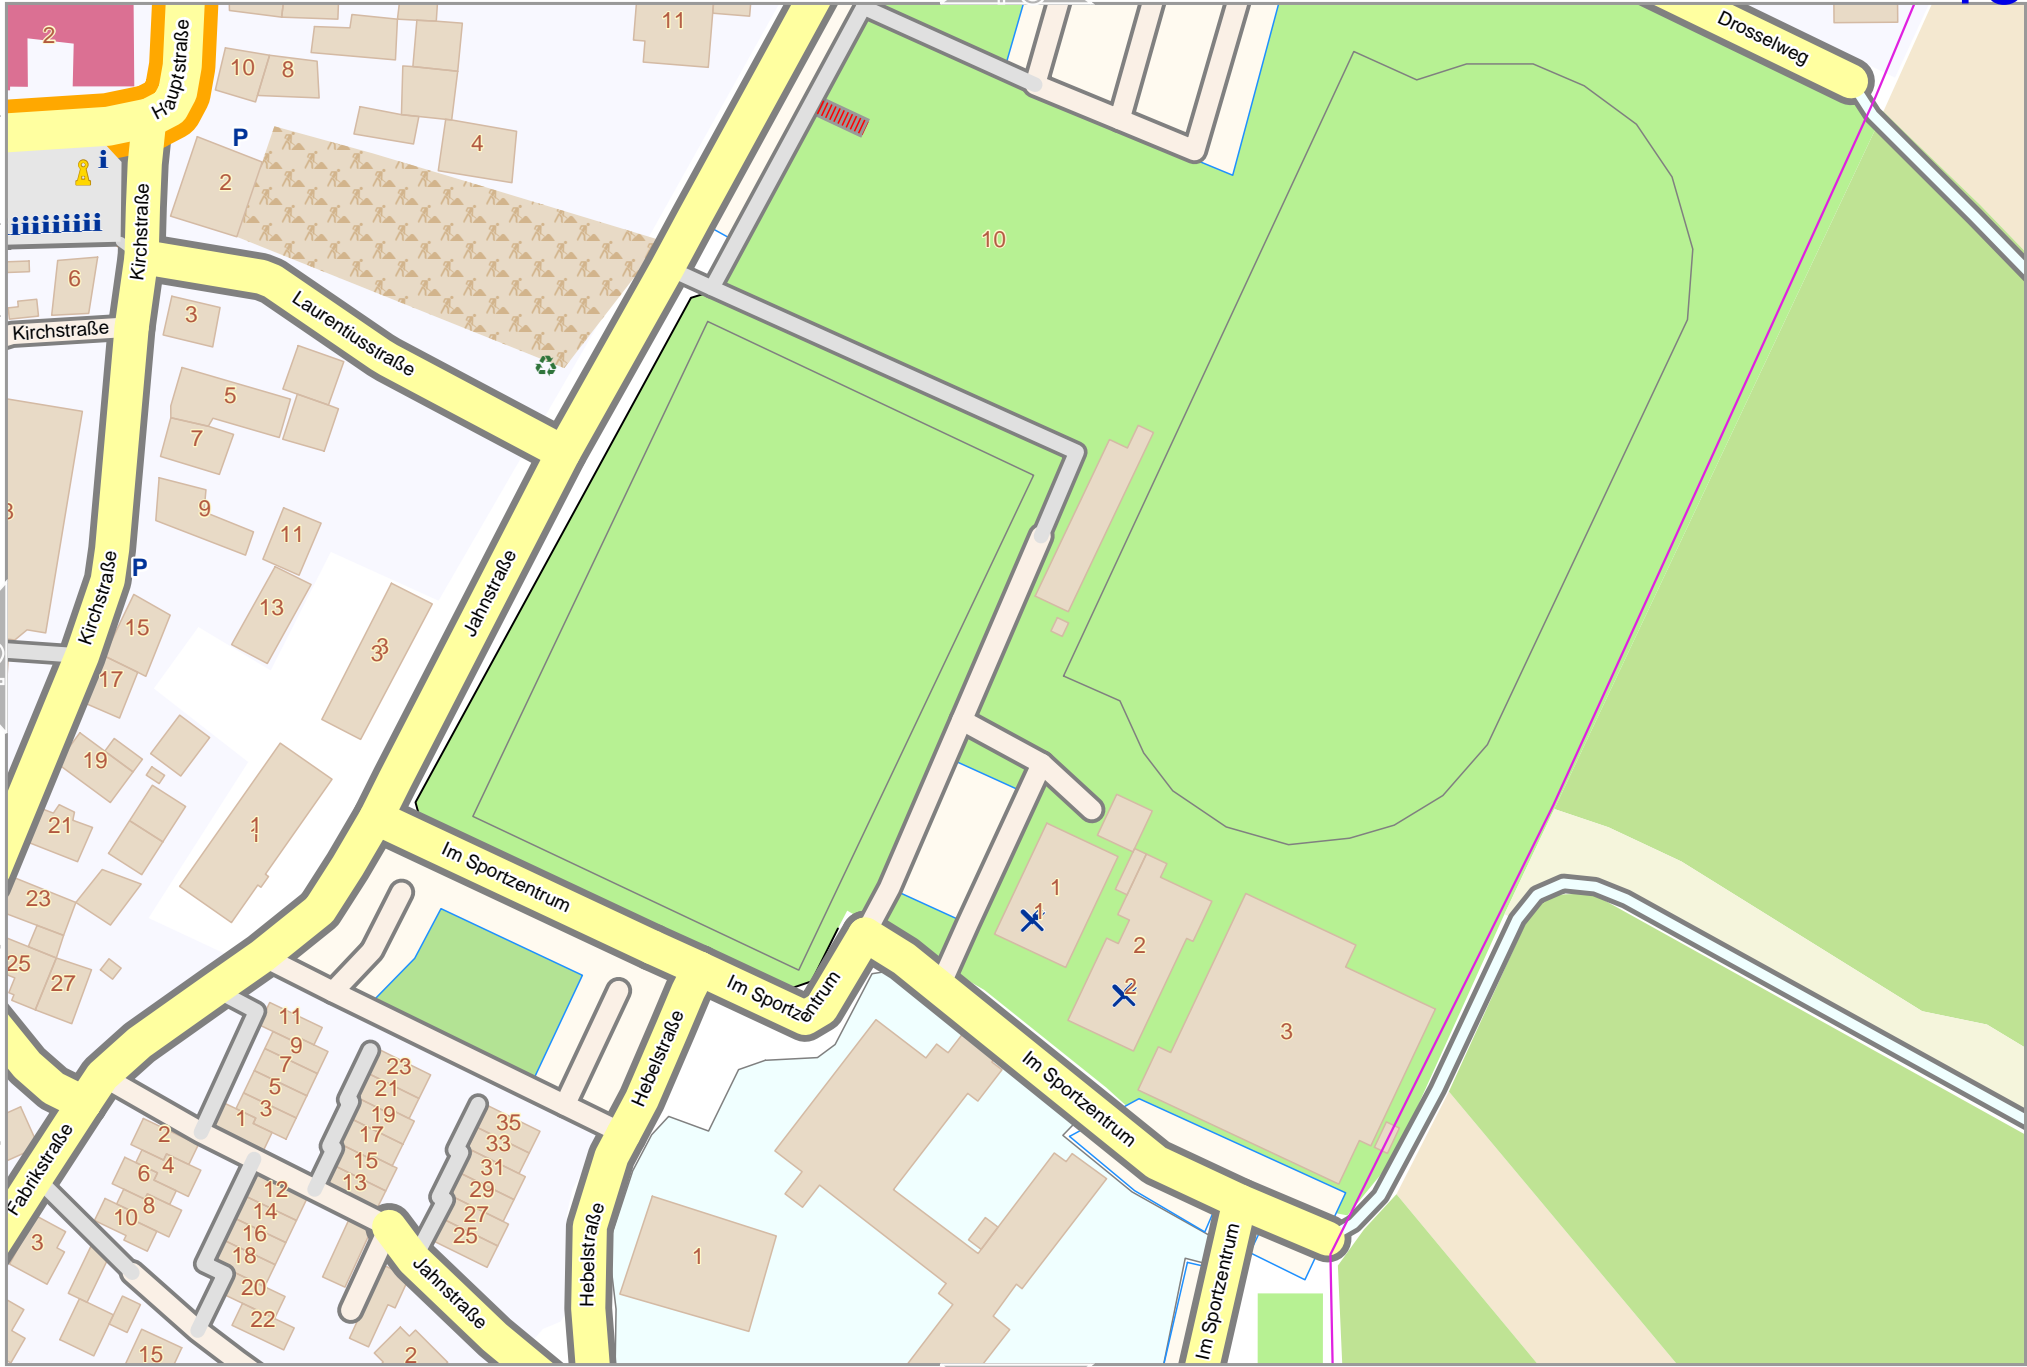

Kronau

Map data © OpenStreetMap contributors

lon 8.63398 lat 49.21692 [nom. scale = 1 / 1550]

lon 8.63966 lat 49.21943

pdfmap_20240515_153225_Kronau_8.63114_49.2194_104.pdf