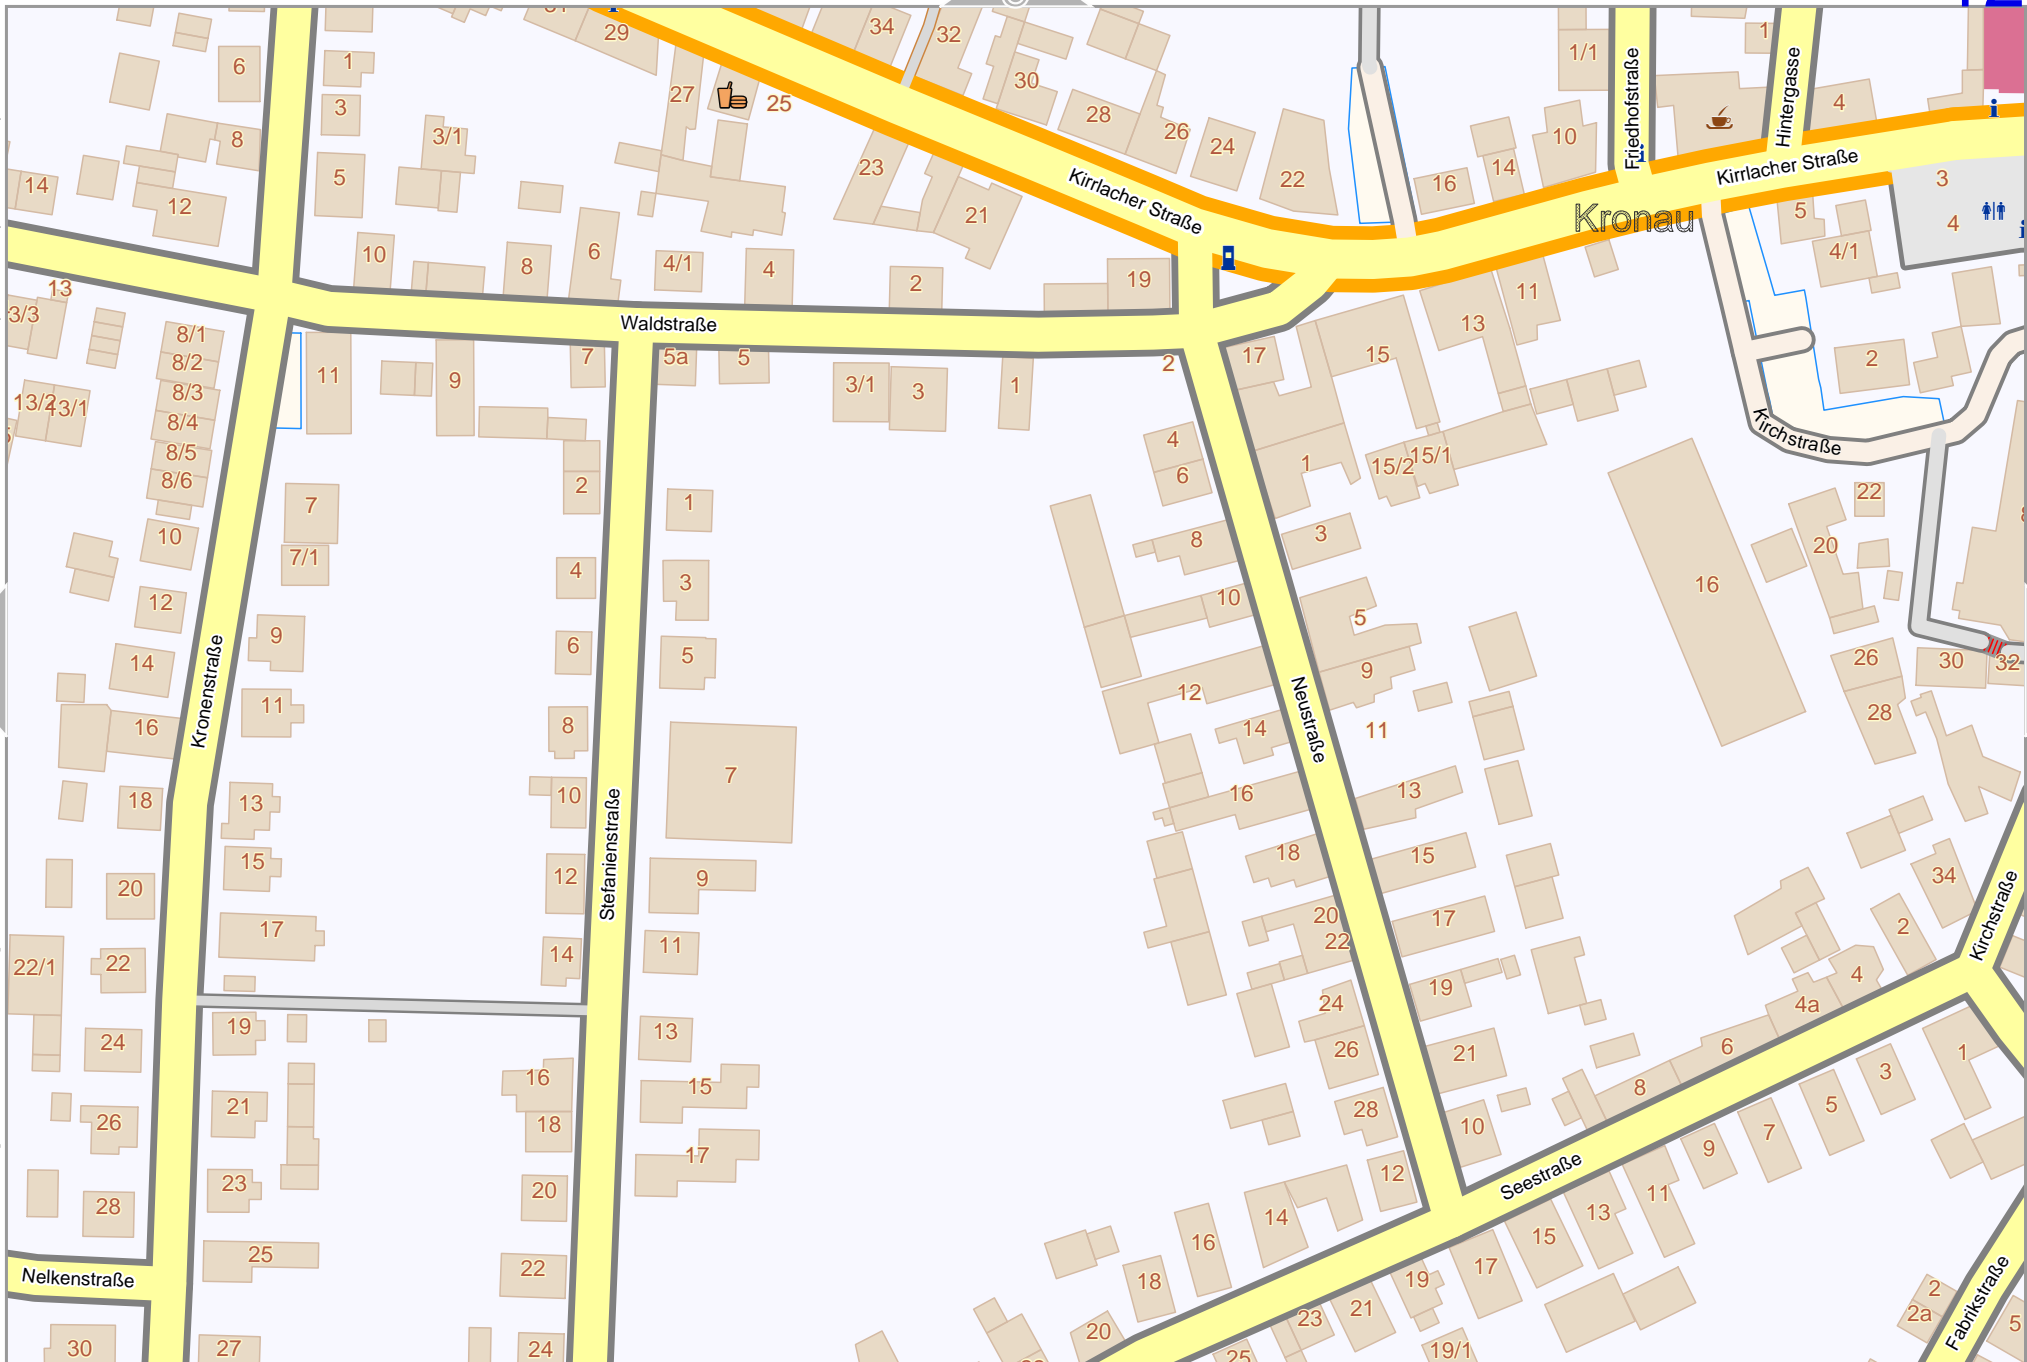

# Kronau

6

Map data © OpenStreetMap contributors

lon 8.63398 lat 49.22444

lon 8.62830 lat 49.22194 [ nom. scale = 1 / 1550 ]

pdfmap\_20240515\_153225\_Kronau\_8.63114\_49.2194\_104.pdf

Map data © OpenStreetMap contributors

lon 8.62262 lat 49.21692 [ nom. scale = 1 / 1550 ]

0 10 m 100 m 160 m

lon 8.62830 lat 49.21943

pdfmap\_20240515\_153225\_Kronau\_8.63114\_49.2194\_104.pdf

Kronau

Map data © OpenStreetMap contributors

lon 8.63398 lat 49.21692 [ nom. scale = 1 / 1550 ]

lon 8.63966 lat 49.21943

pdfmap\_20240515\_153225\_Kronau\_8.63114\_49.2194\_104.pdf

Map data © OpenStreetMap contributors

lon 8.62262 lat 49.21441 [nom. scale = 1 / 1550]

lon 8.62830 lat 49.21692

pdfmap\_20240515\_153225\_Kronau\_8.63114\_49.2194\_104.pdf

0 10 m 100 m 160 m

Map data © OpenStreetMap contributors

lon 8.63398 lat 49.21692

14

16

lon 8.62830 lat 49.21441 [nom. scale = 1 / 1550]