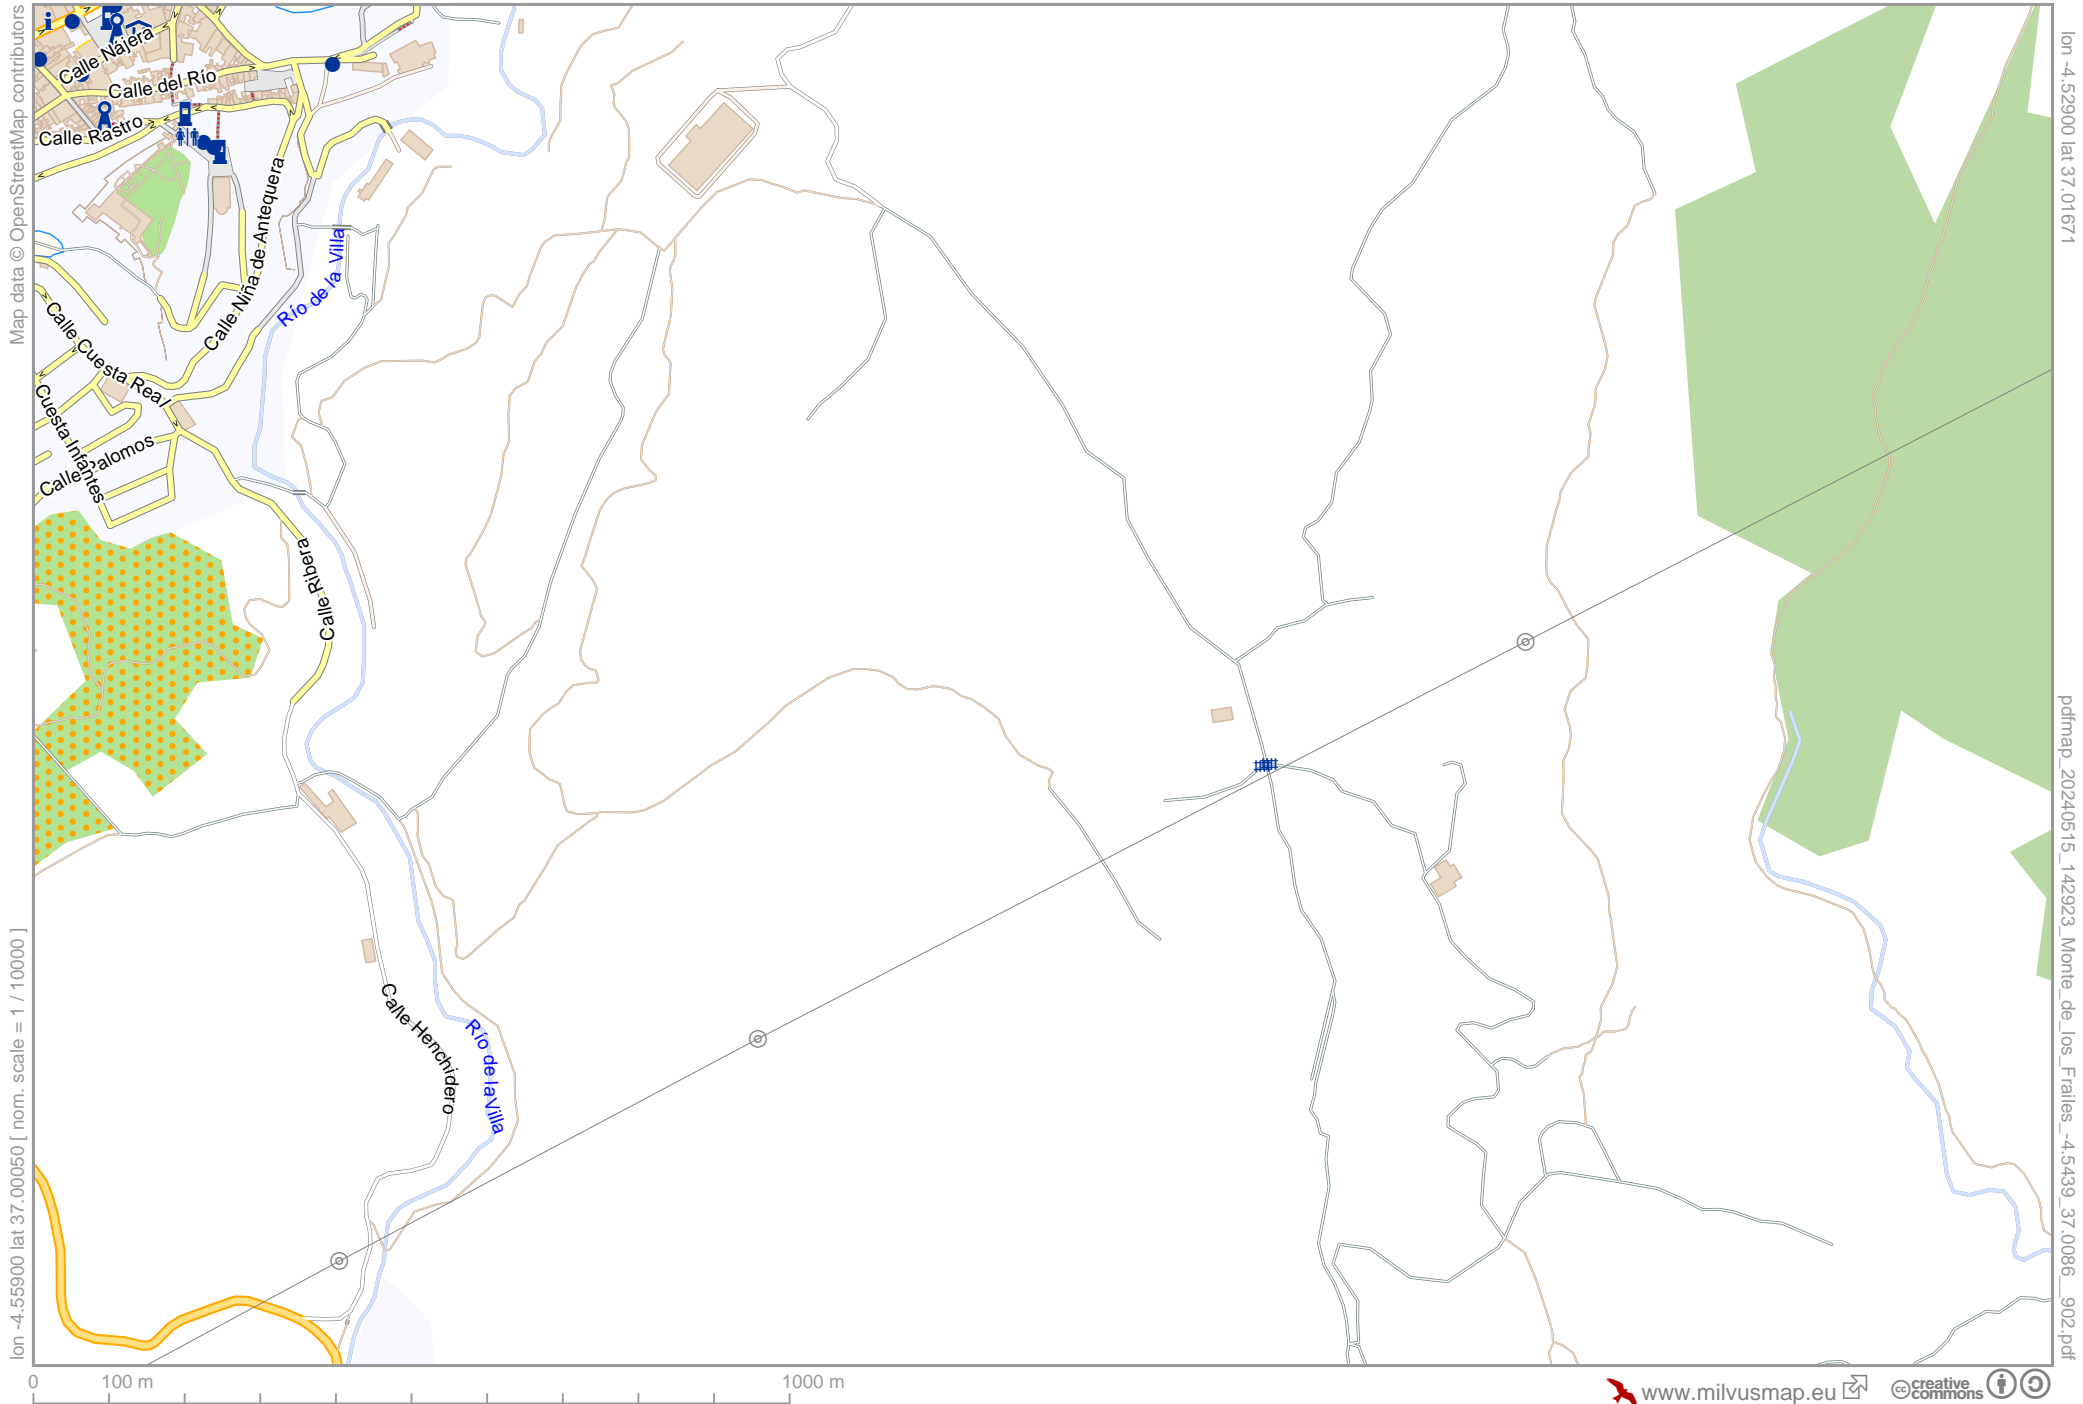

Monte de los Frailes

Map data © OpenStreetMap contributors

lon -4.55900 lat 37.00050 [nom. scale = 1 / 10000]

lon -4.52900 lat 37.01671

pdfmap_20240515_142923_Monte_de_los_Frailes_-4.5439_37.0086_902.pdf