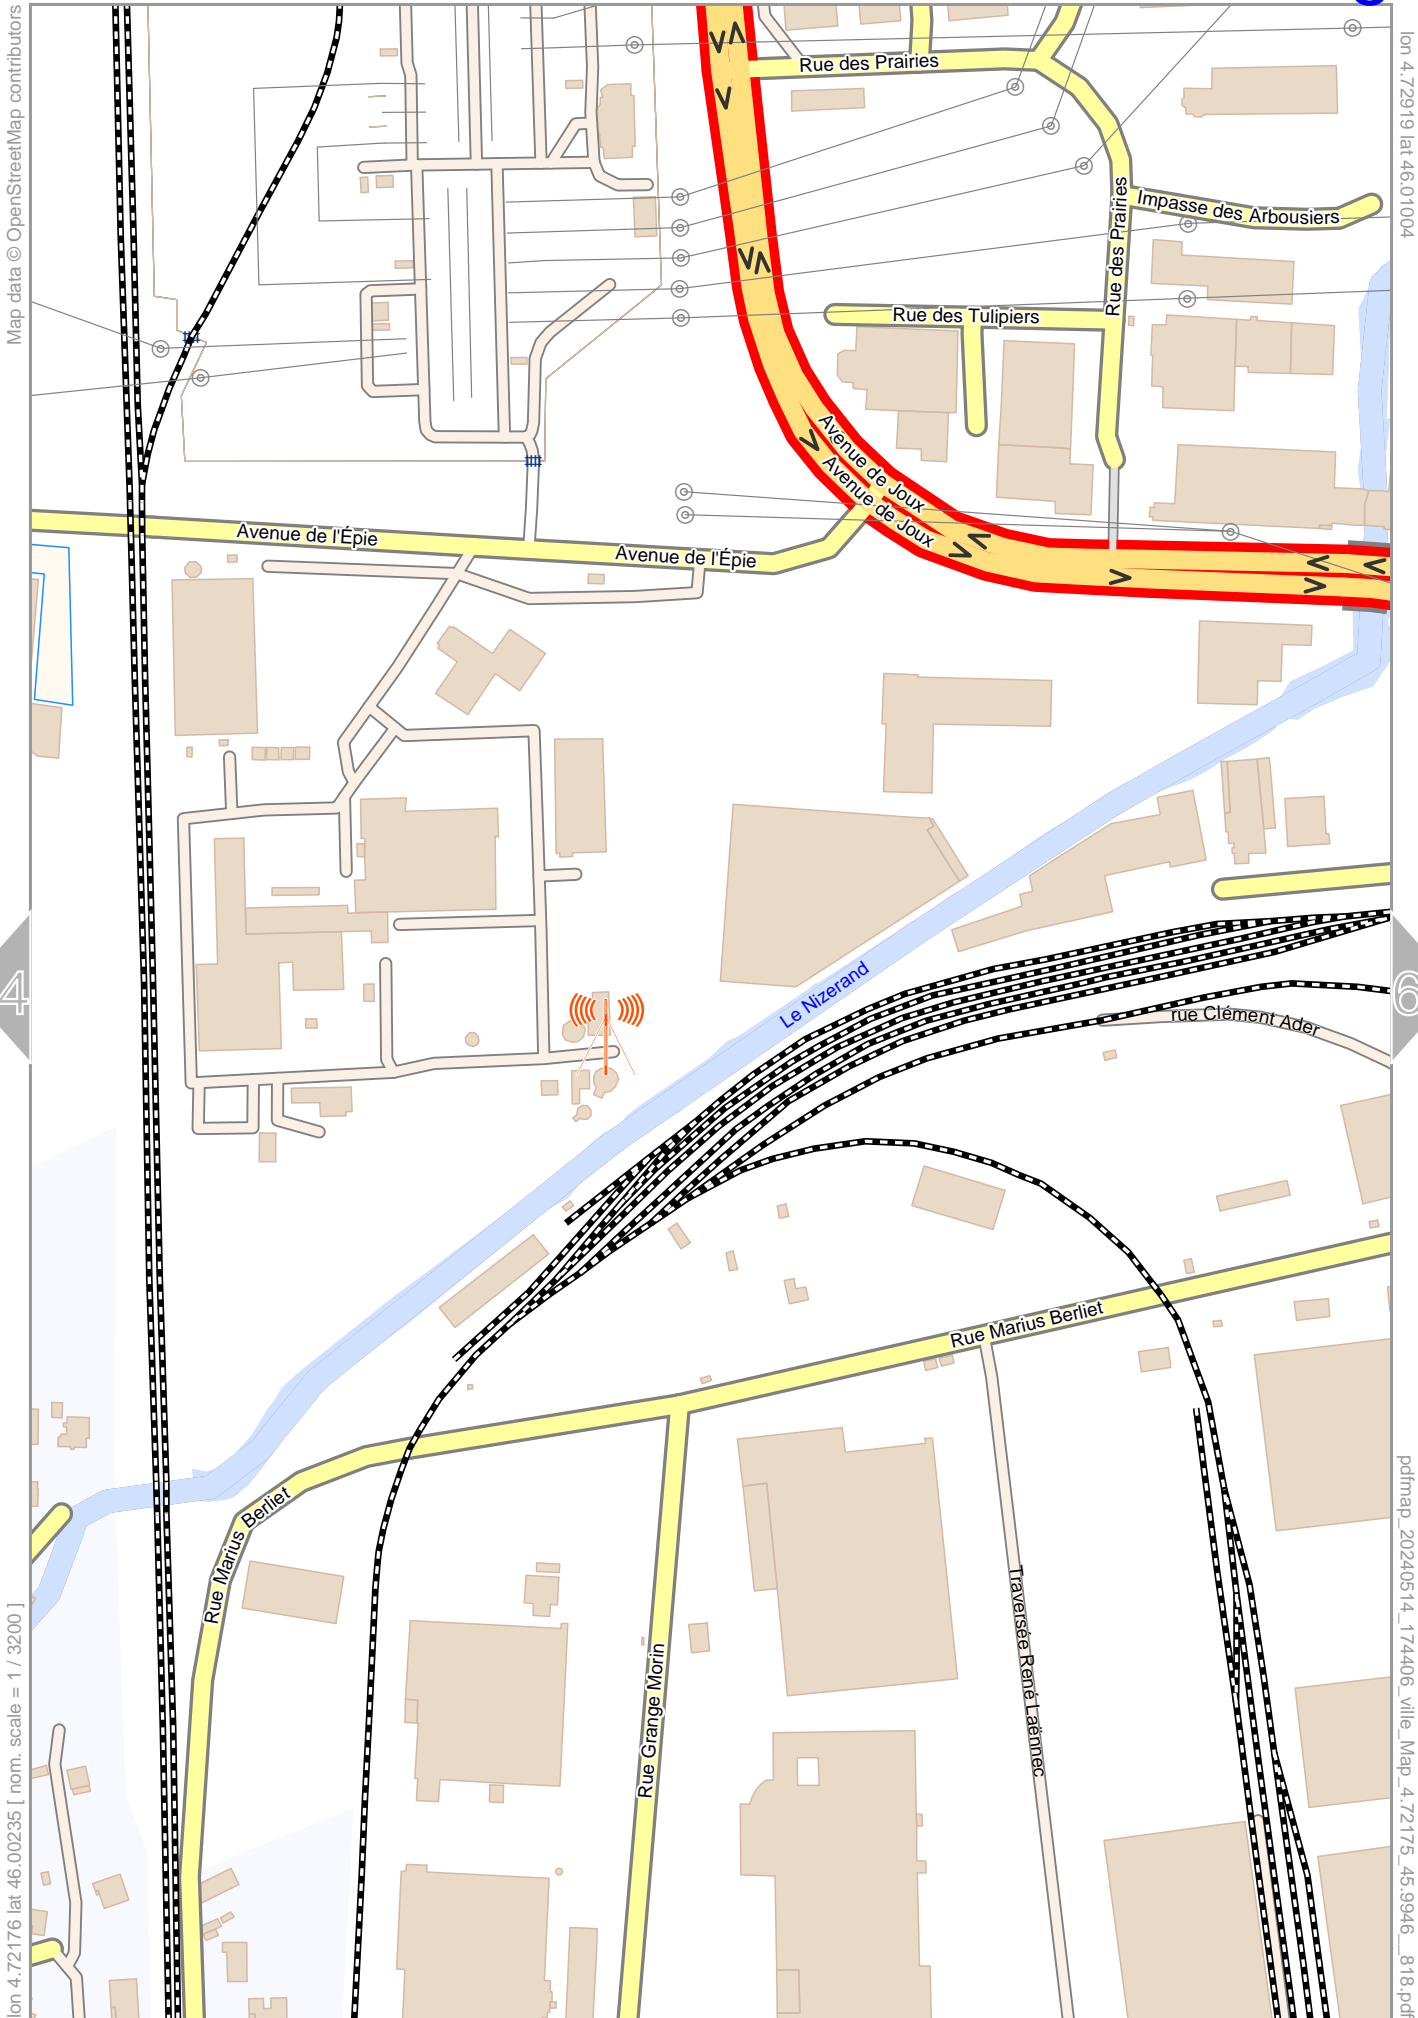

Map data © OpenStreetMap contributors

lon 4.72919 lat 46.01004

lon 4.72176 lat 46.00235 [nom. scale = 1 / 3200]

pdfmap_20240514_174406_ville_Map_4.72175_45.9946_818.pdf

0 10 m 100 m 160 m