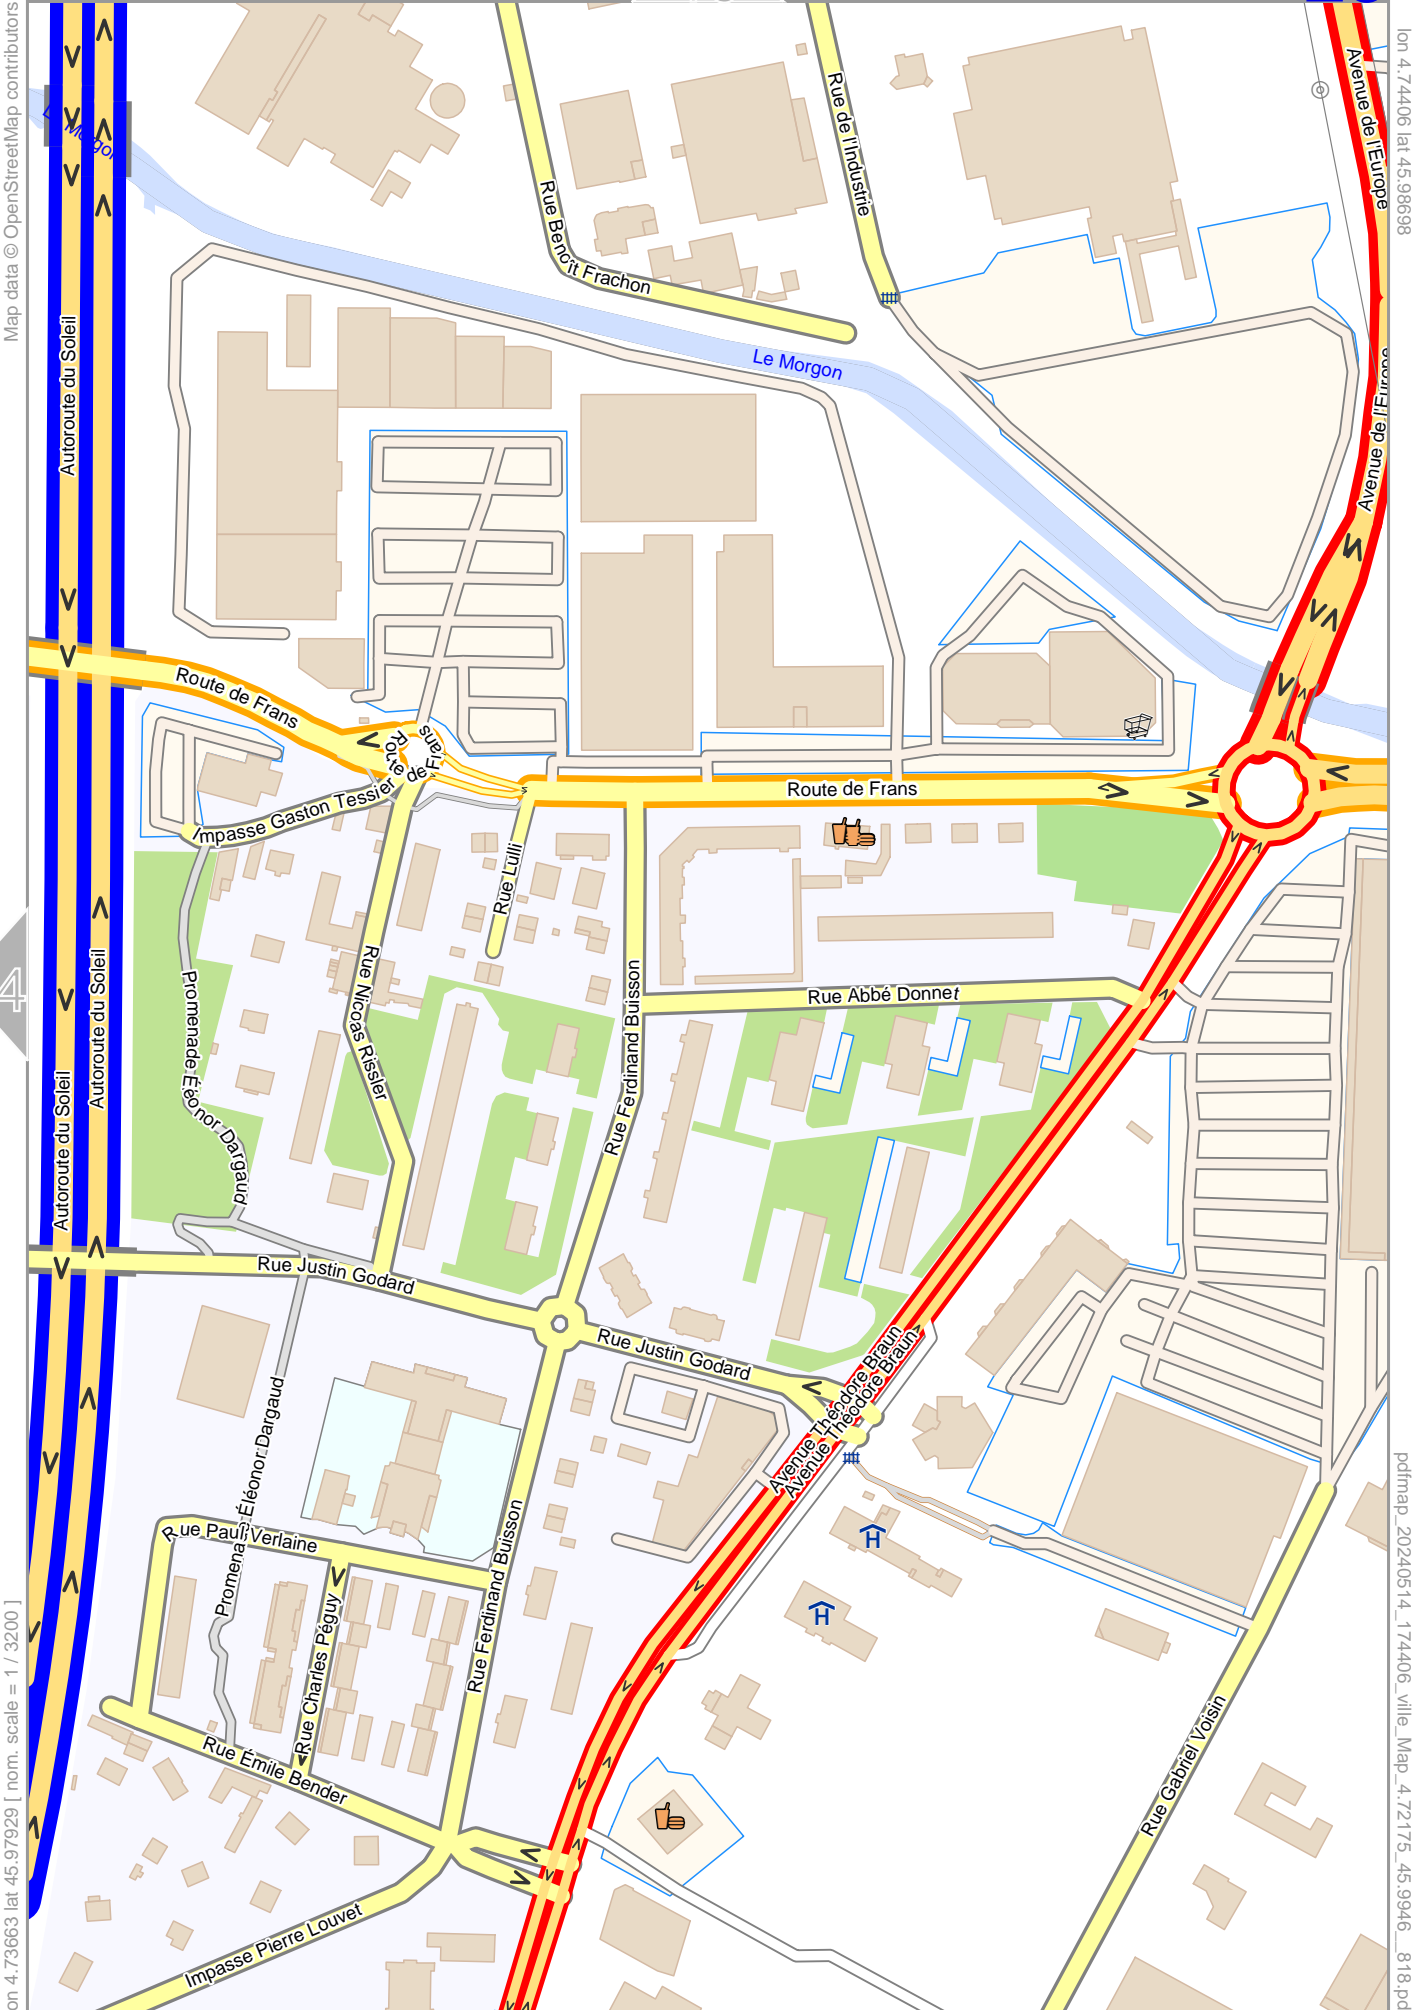

Map data © OpenStreetMap contributors

lon 4.74406 lat 45.98698

24

lon 4.73663 lat 45.97929 | nom. scale = 1 / 3200

pdfmap_20240514_174406_ville_Map_4.72175_45.9946_818.pdf

0 10 m 100 m 160 m