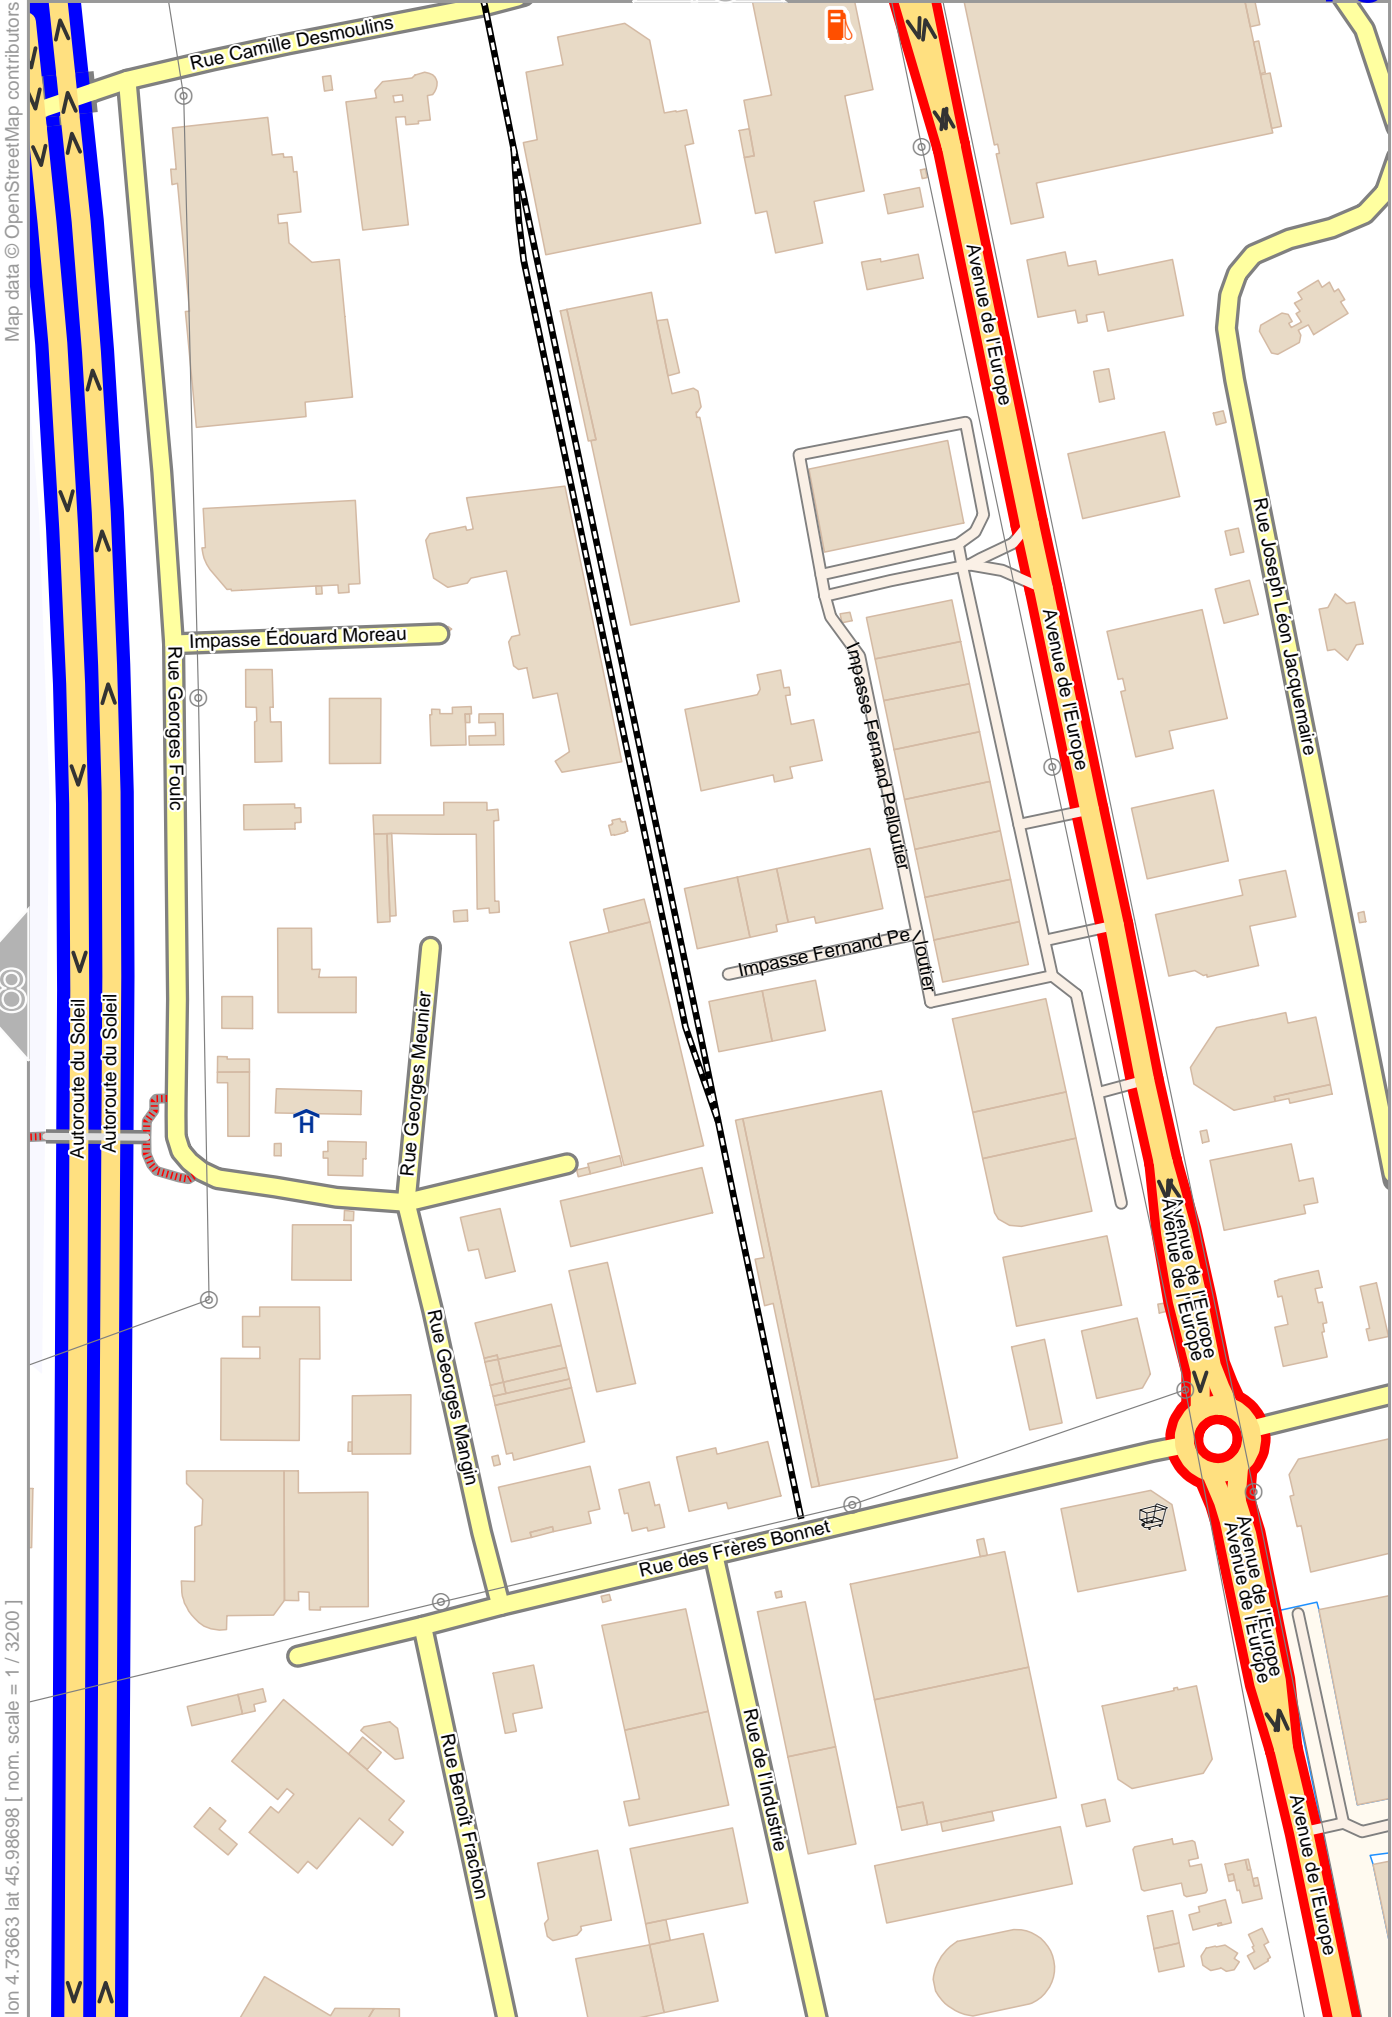

Map data © OpenStreetMap contributors

lon 4.74406 lat 45.99466

lon 4.73663 lat 45.98698 | nom. scale = 1 / 3200

pdfmap_20240514_174406_ville_Map_4.72175_45.9946_818.pdf

0 10 m 100 m 160 m