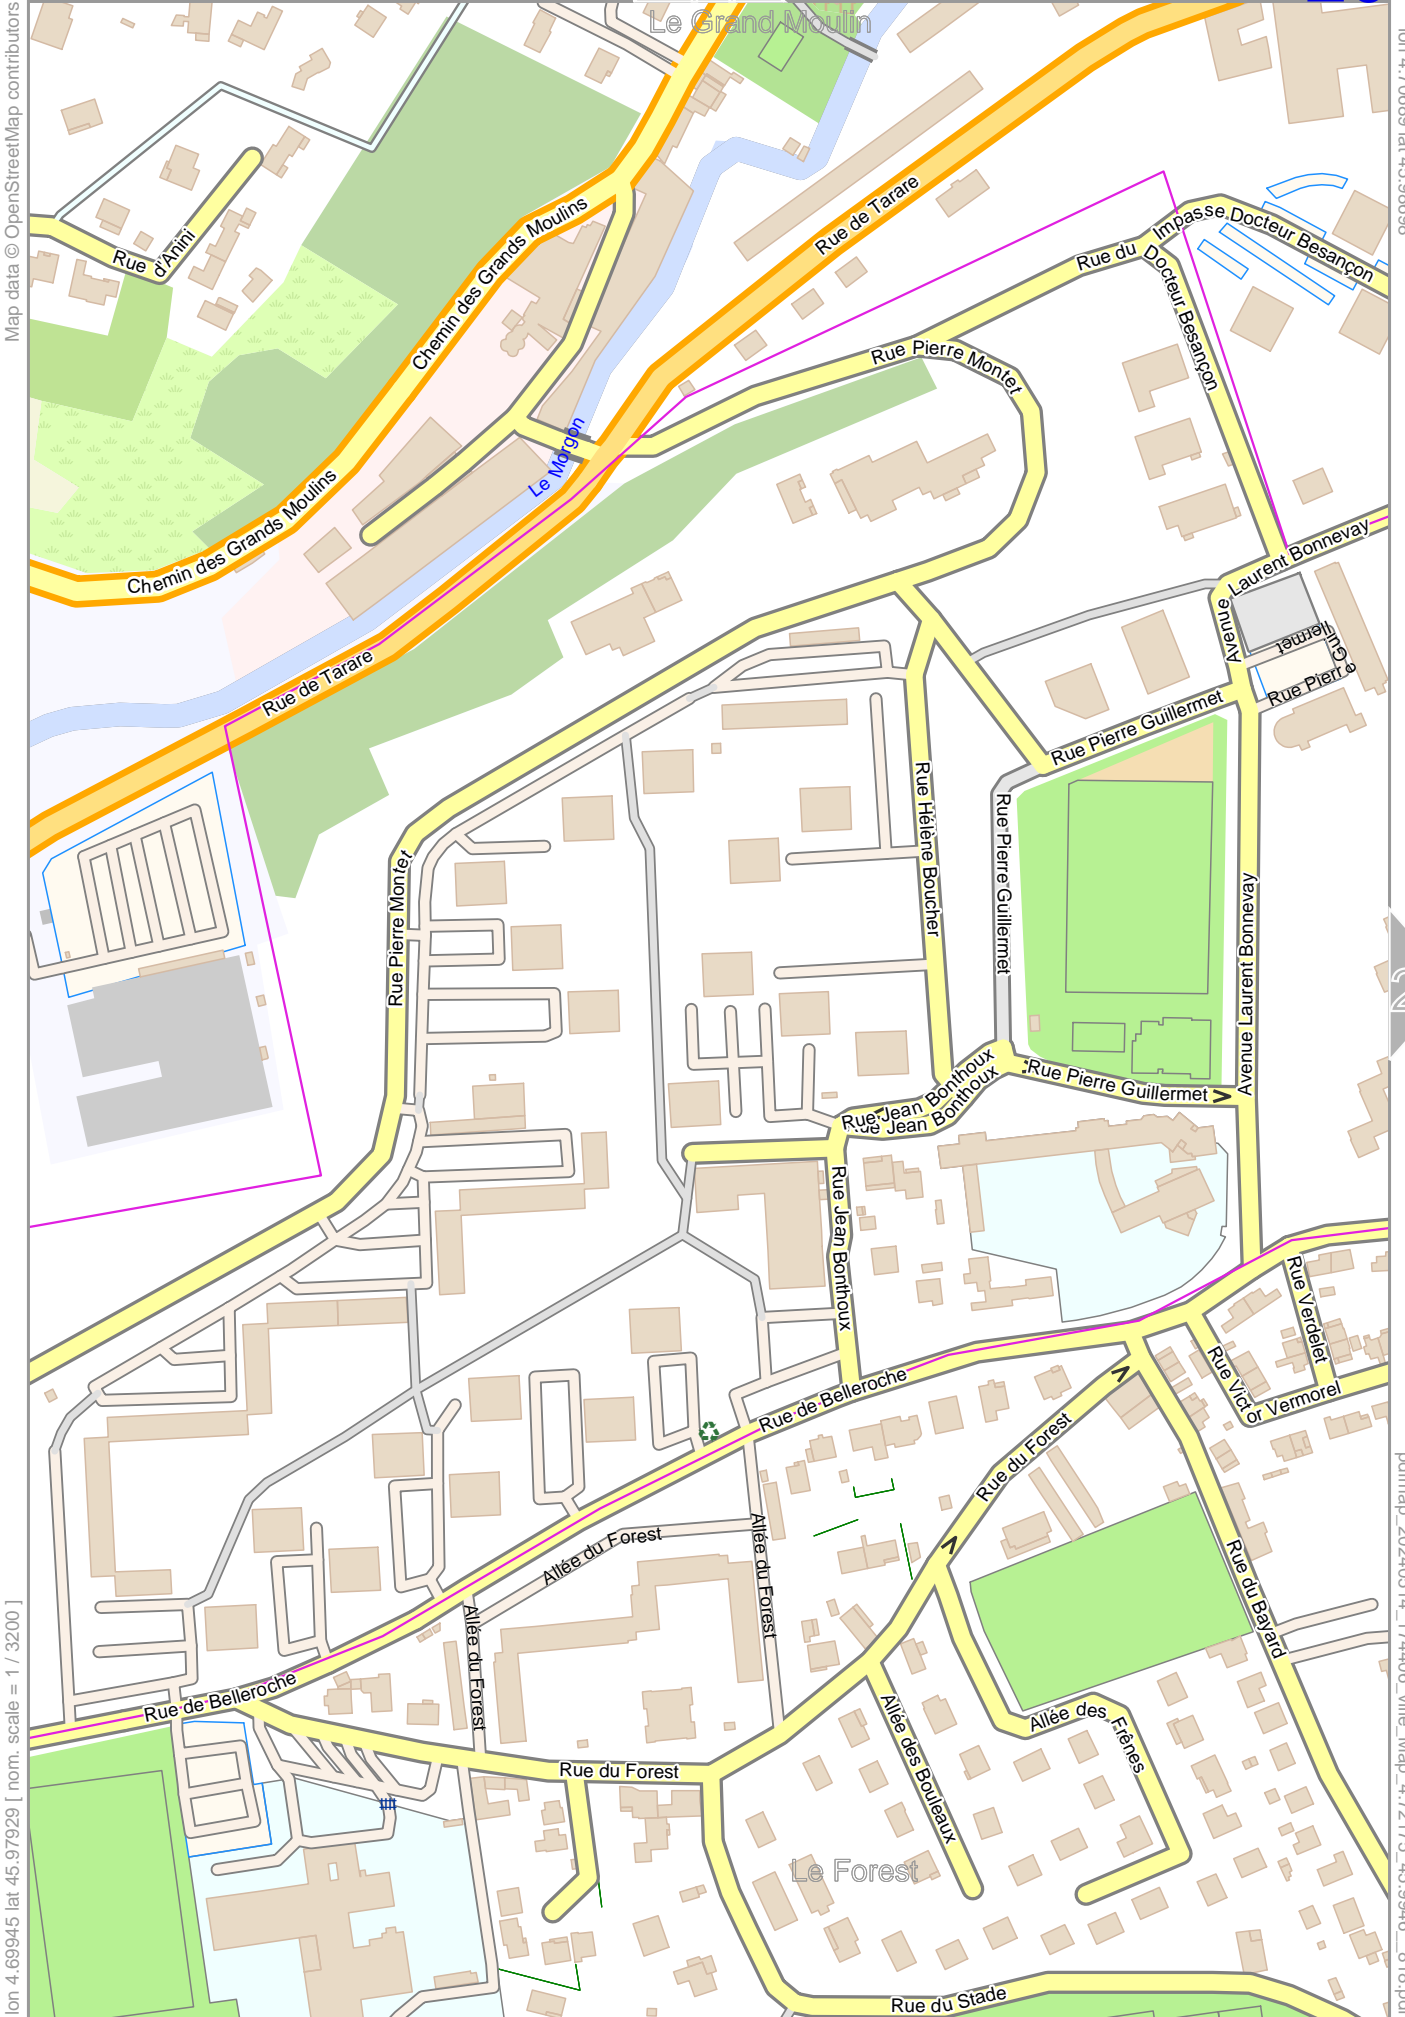

Map data © OpenStreetMap contributors

lon 4.70699 lat 45.98998

lon 4.69945 lat 45.97929 | nom. scale = 1 / 3200

pdfmap_20240514_174406_ville_Map_4.72175_45.9946_818.pdf

0 10 m 100 m 160 m