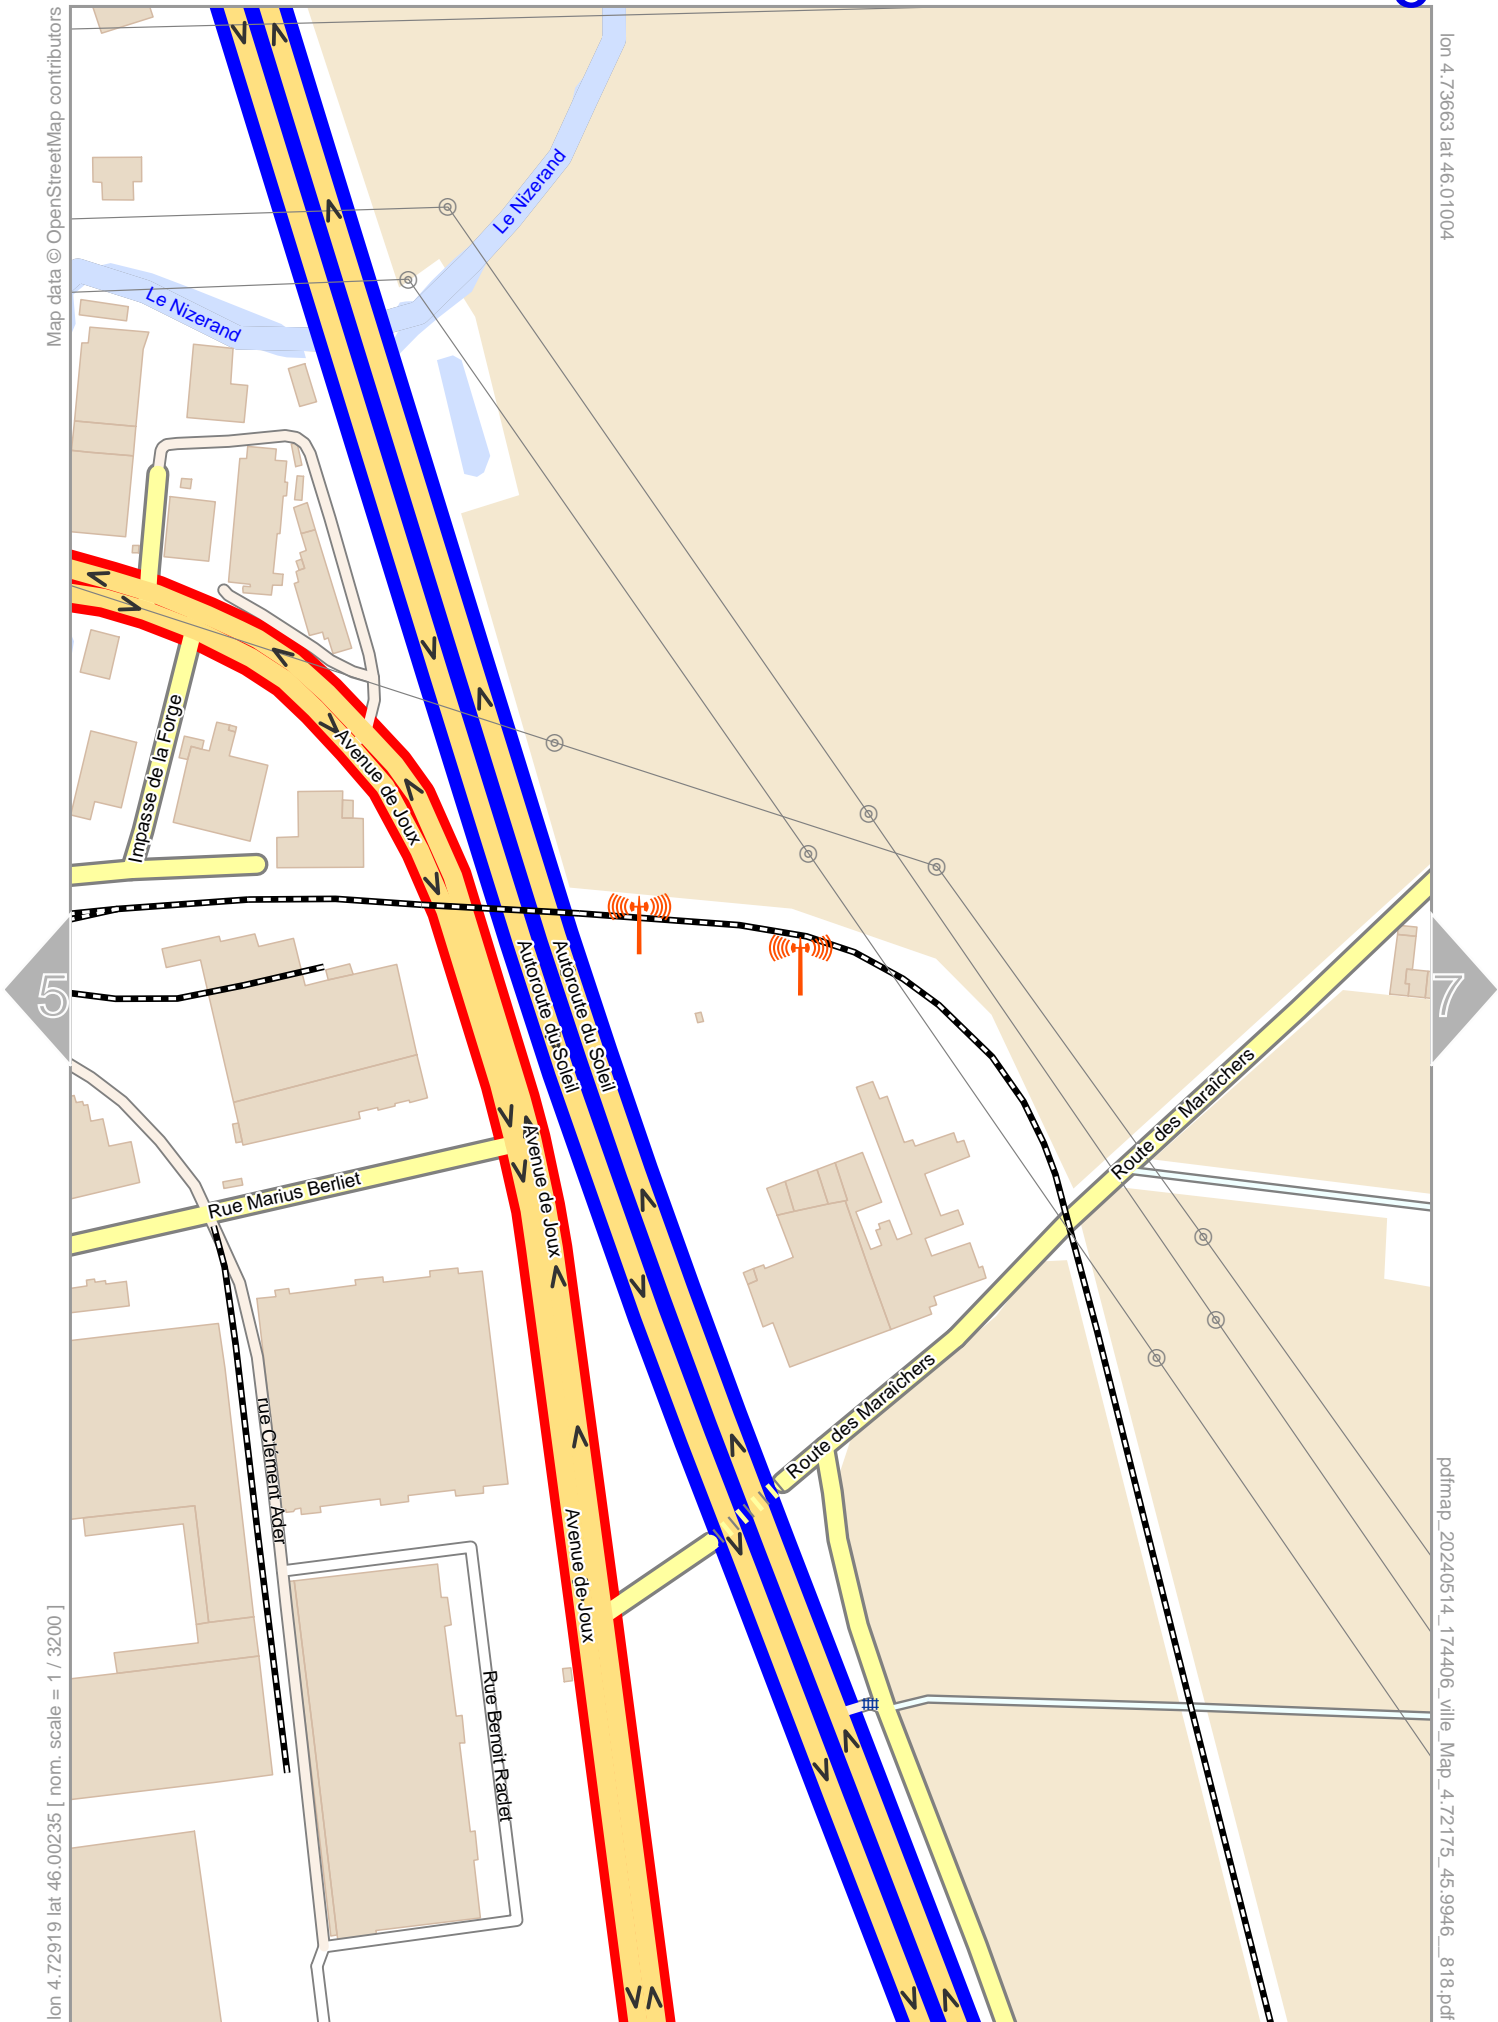

0 10 m 100 m 160 m

Map data © OpenStreetMap contributors

lon 4.73663 lat 46.01004

lon 4.72919 lat 46.00235 | nom. scale = 1 / 3200

pdfmap_20240514_174406_ville_Map_4.72175_45.9946_818.pdf

0 10 m 100 m 160 m