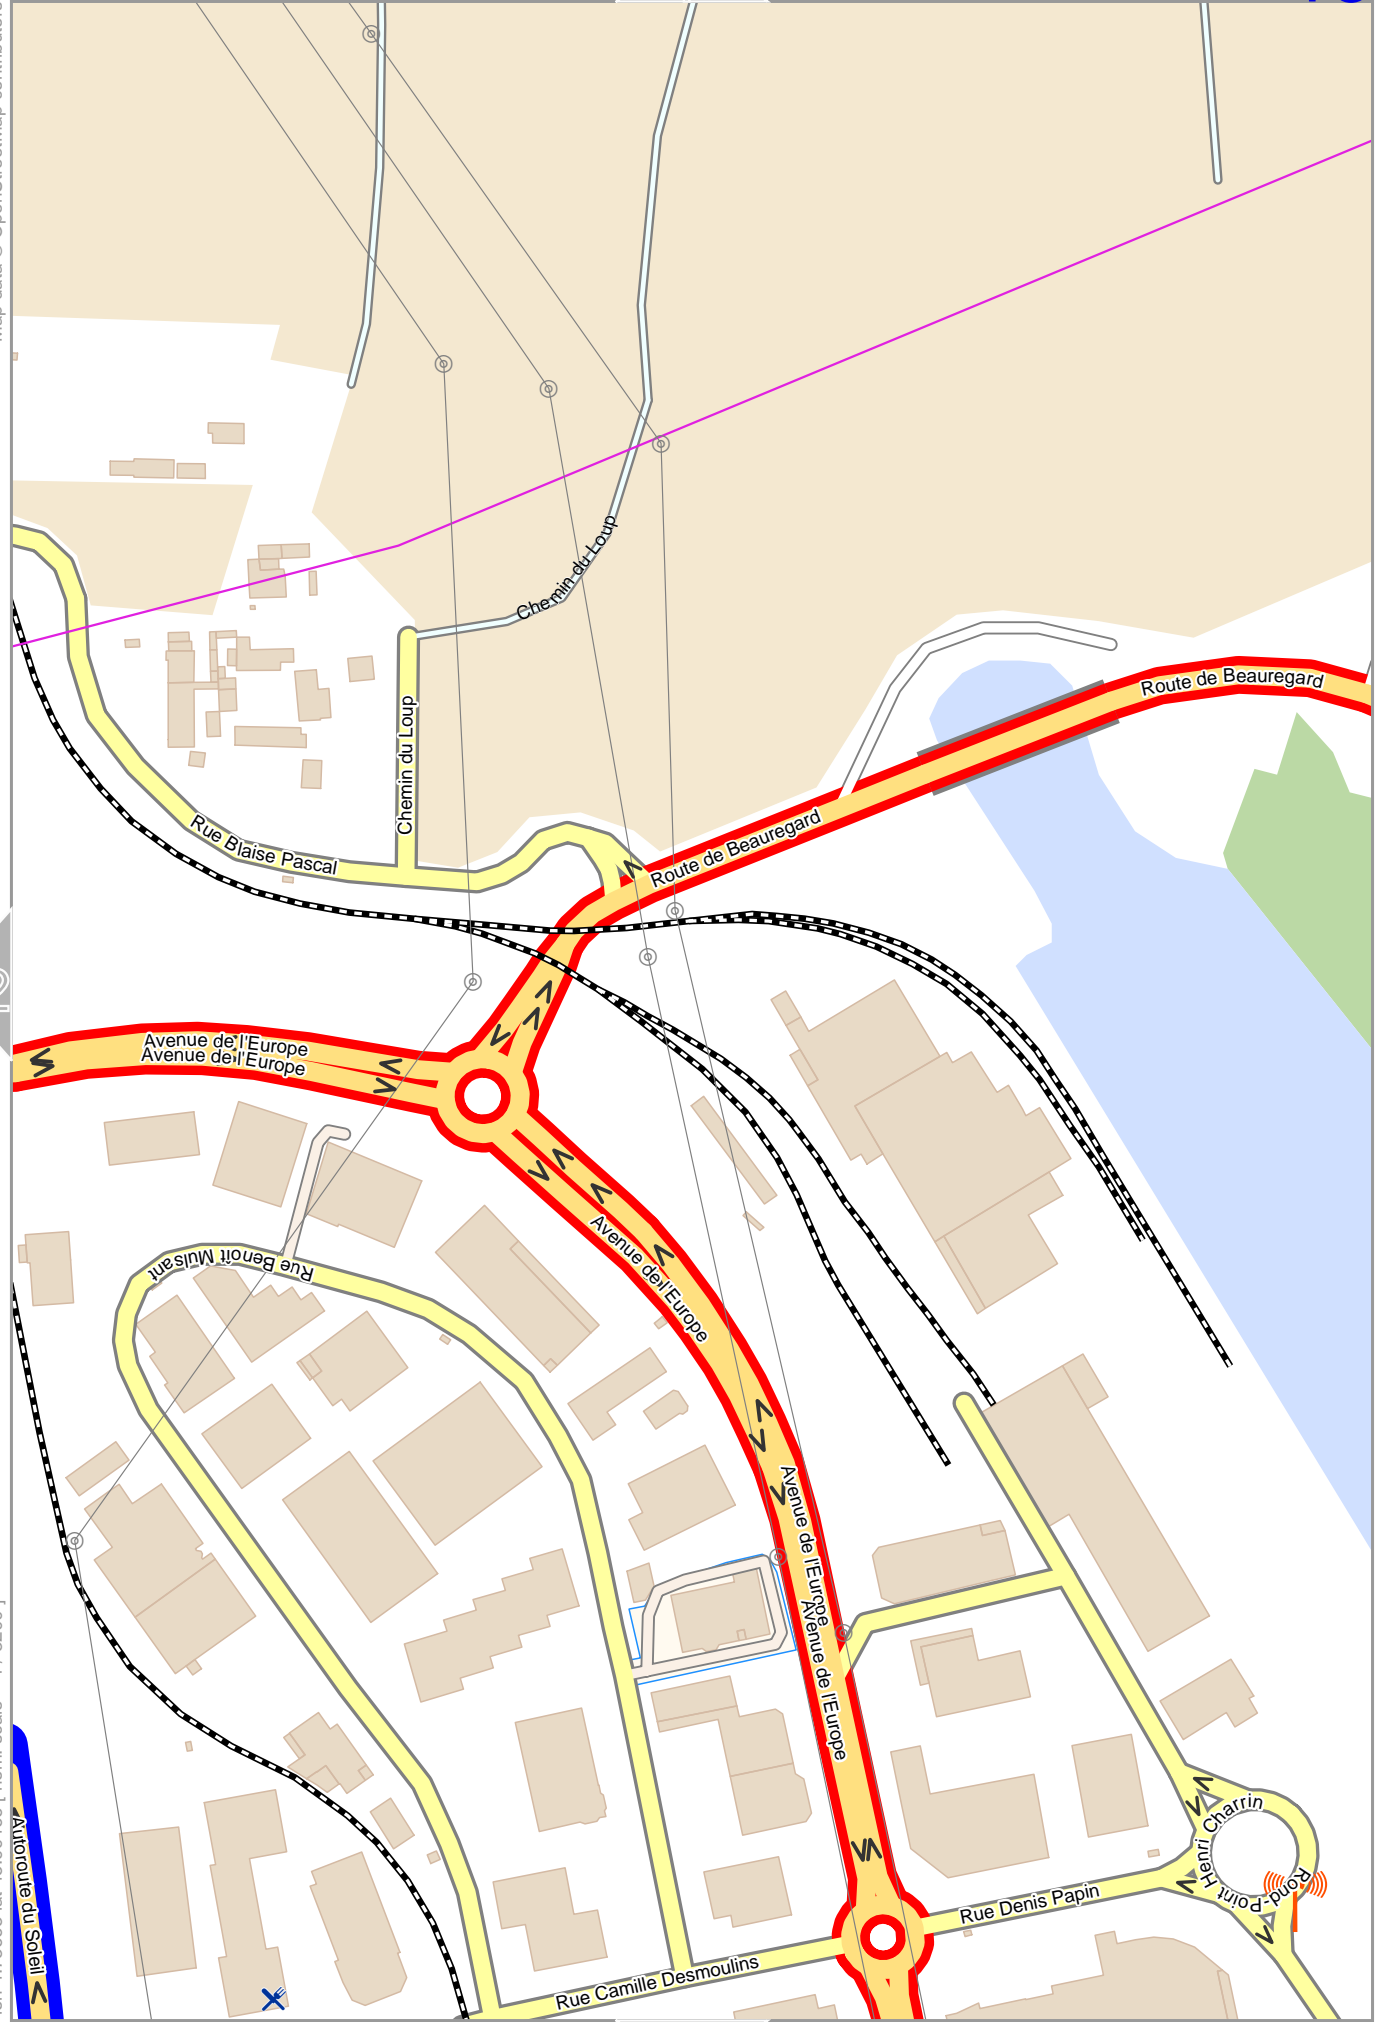

Map data © OpenStreetMap contributors

lon 4.74406 lat 46.00235

12

lon 4.73663 lat 45.99466 | nom. scale = 1 / 3200

pdfmap_20240514_174406_ville_Map_4.72175_45.9946_818.pdf

0 10 m 100 m 160 m

19