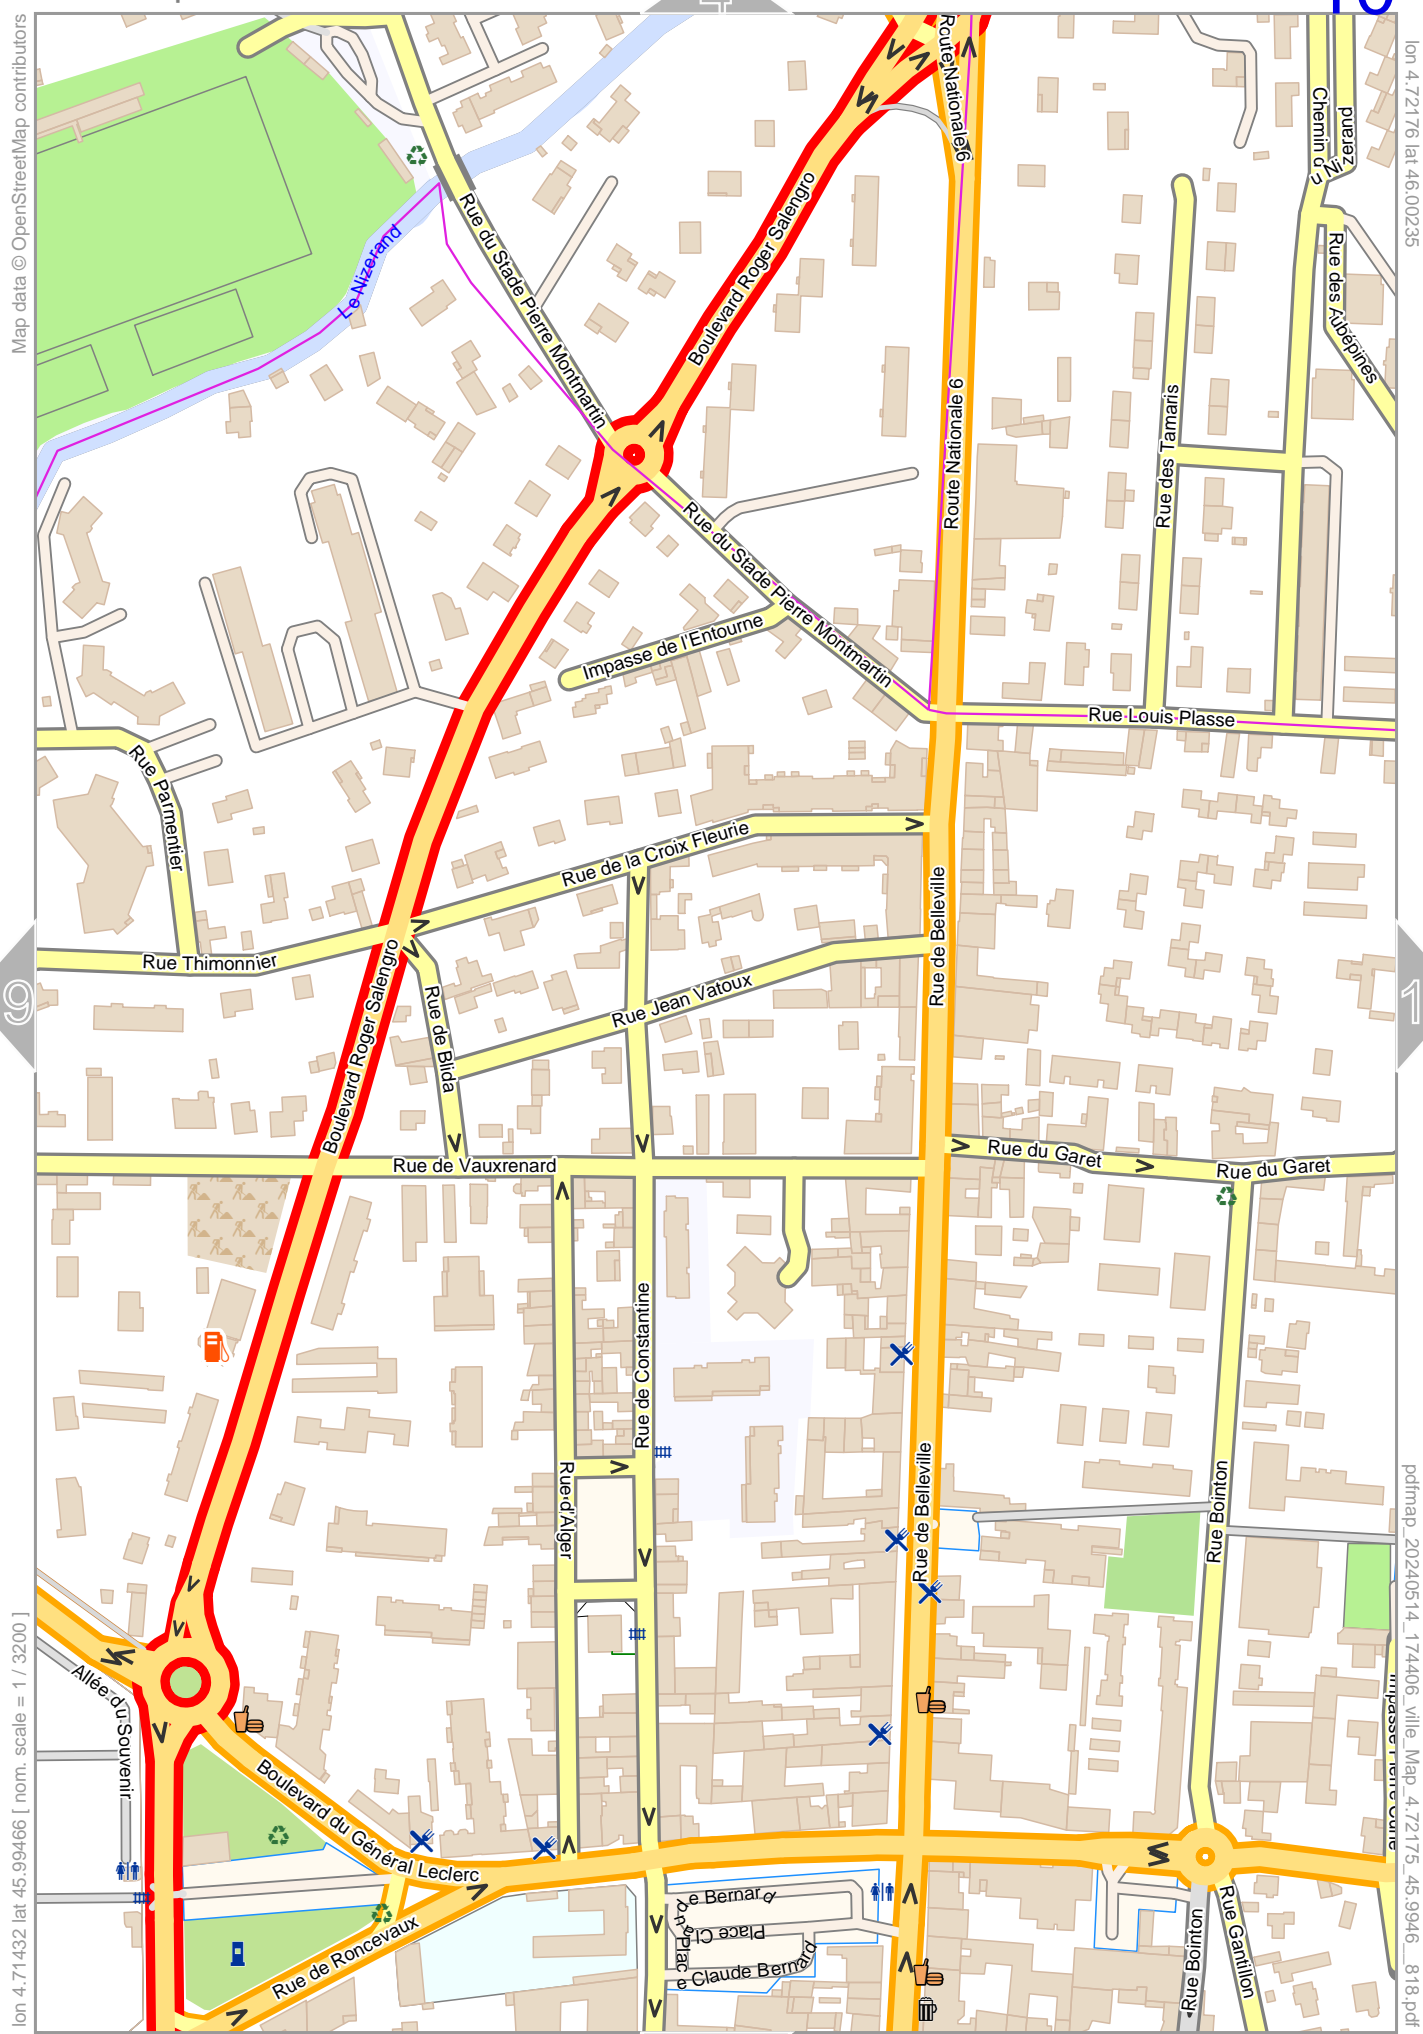

12

Map data © OpenStreetMap contributors

lon 4.70689 lat 46.00235

lon 4.69945 lat 45.99466 | nom. scale = 1 / 3200

pdfmap_20240514_174406_ville_Map_4.72175_45.9946_818.pdf

0 10 m 100 m 160 m

Map data © OpenStreetMap contributors

lon 4.71432 lat 46.00235

lon 4.70689 lat 45.99466 | nom. scale = 1 / 3200

pdfmap_20240514_174406_ville_Map_4.72175_45.9946_818.pdf

0 10 m 100 m 160 m

Map data © OpenStreetMap contributors

lon 4.72176 lat 46.00235