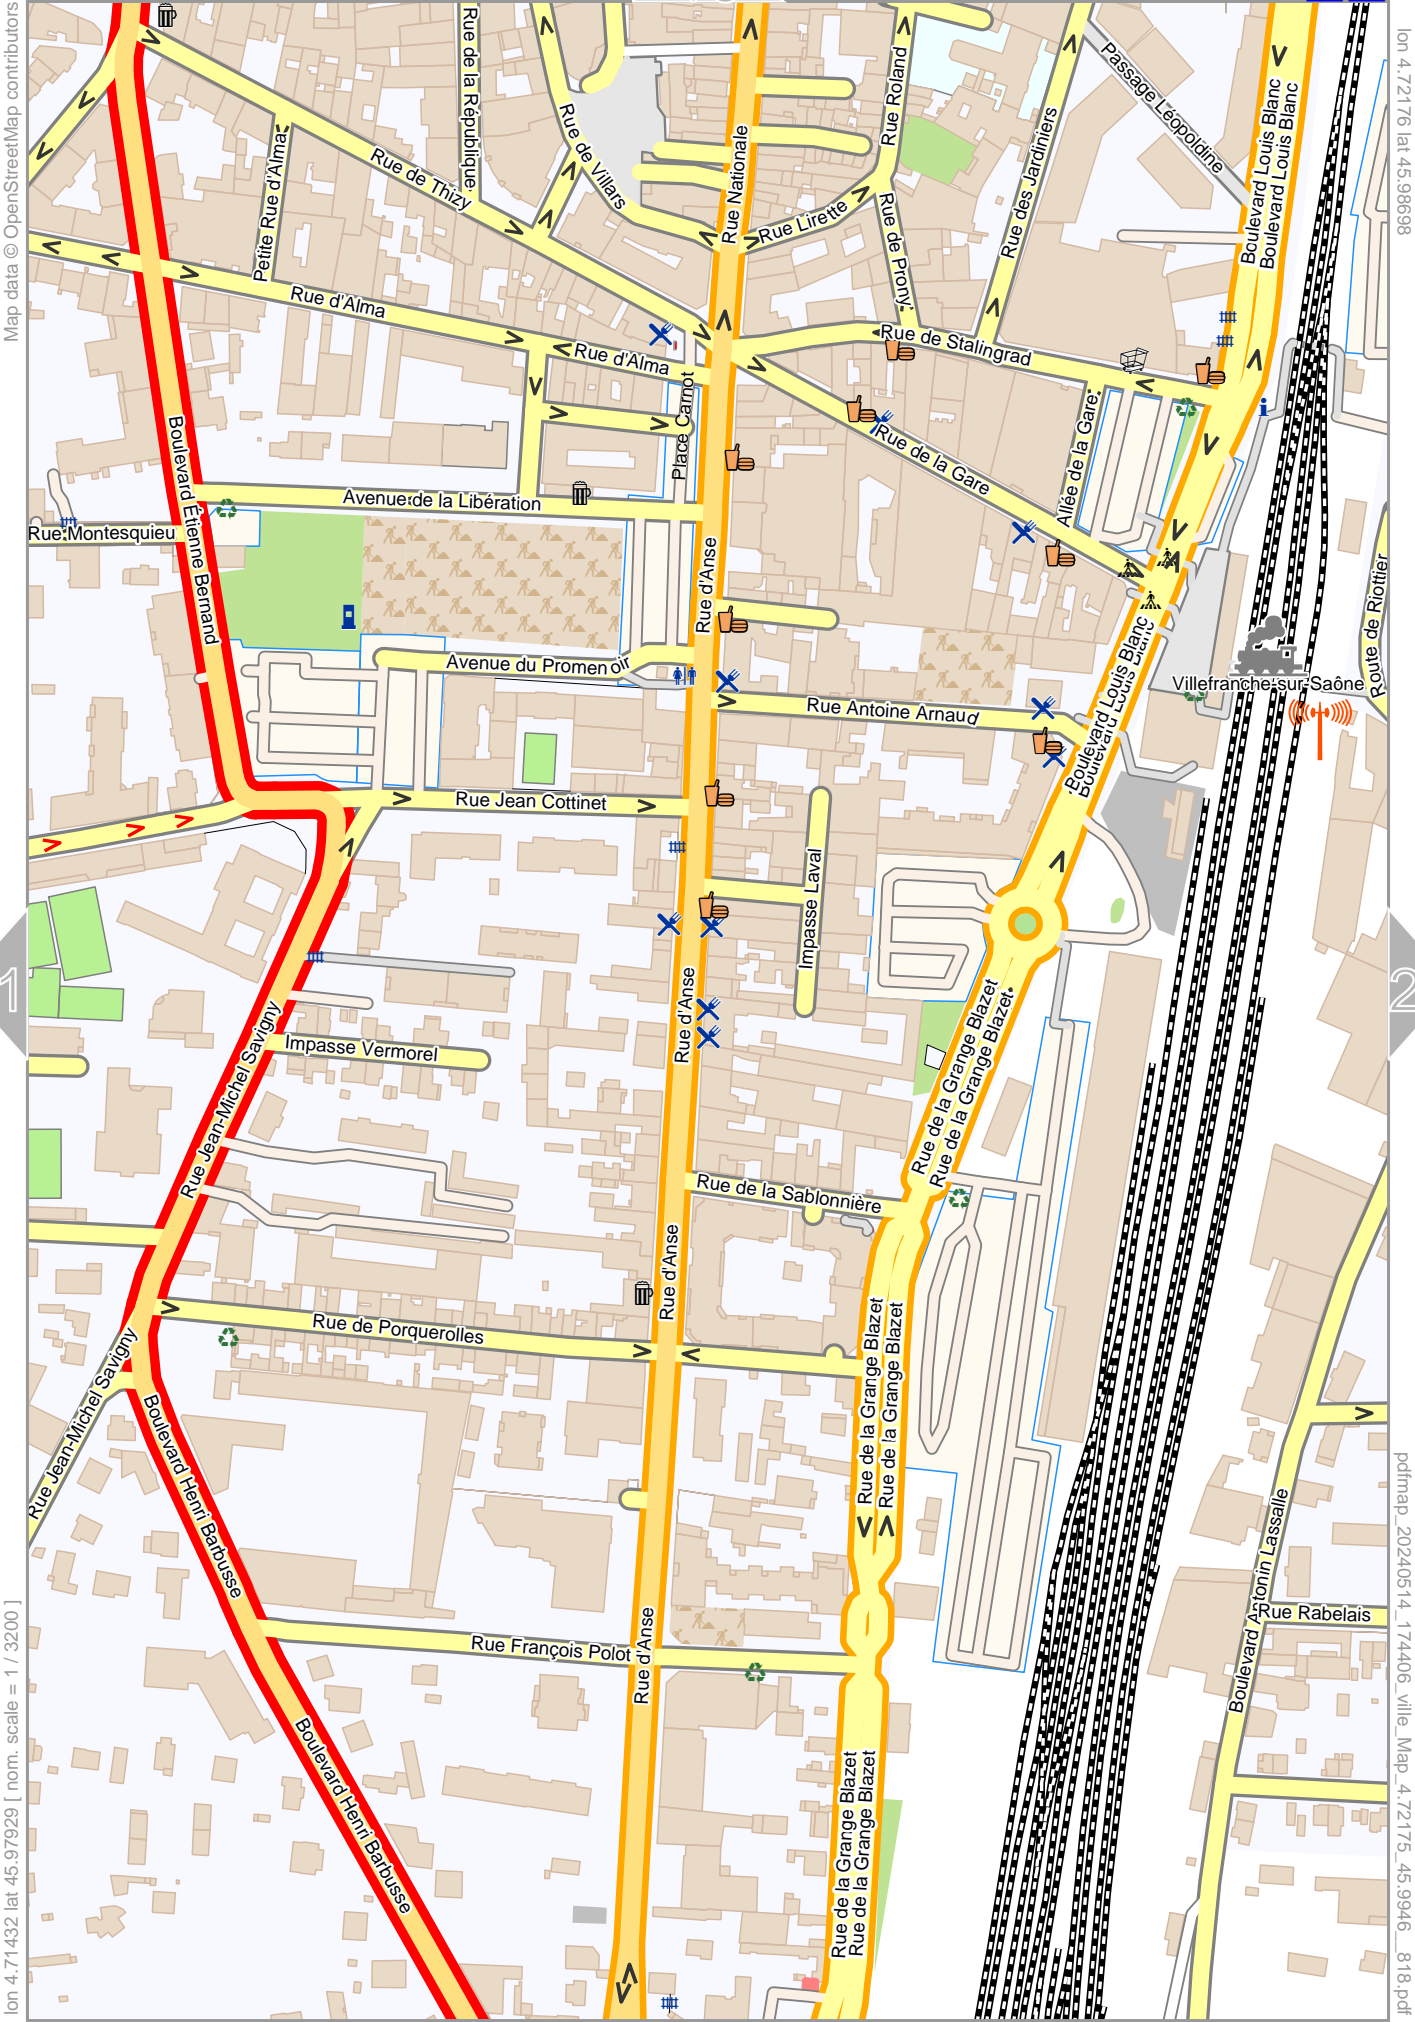

lon 4.72176 lat 45.98698

pdfmap_20240514_174406_ville_Map_4.72175_45.9946_818.pdf

lon 4.71432 lat 45.97929 | nom. scale = 1 / 3200

0 10 m 100 m 160 m