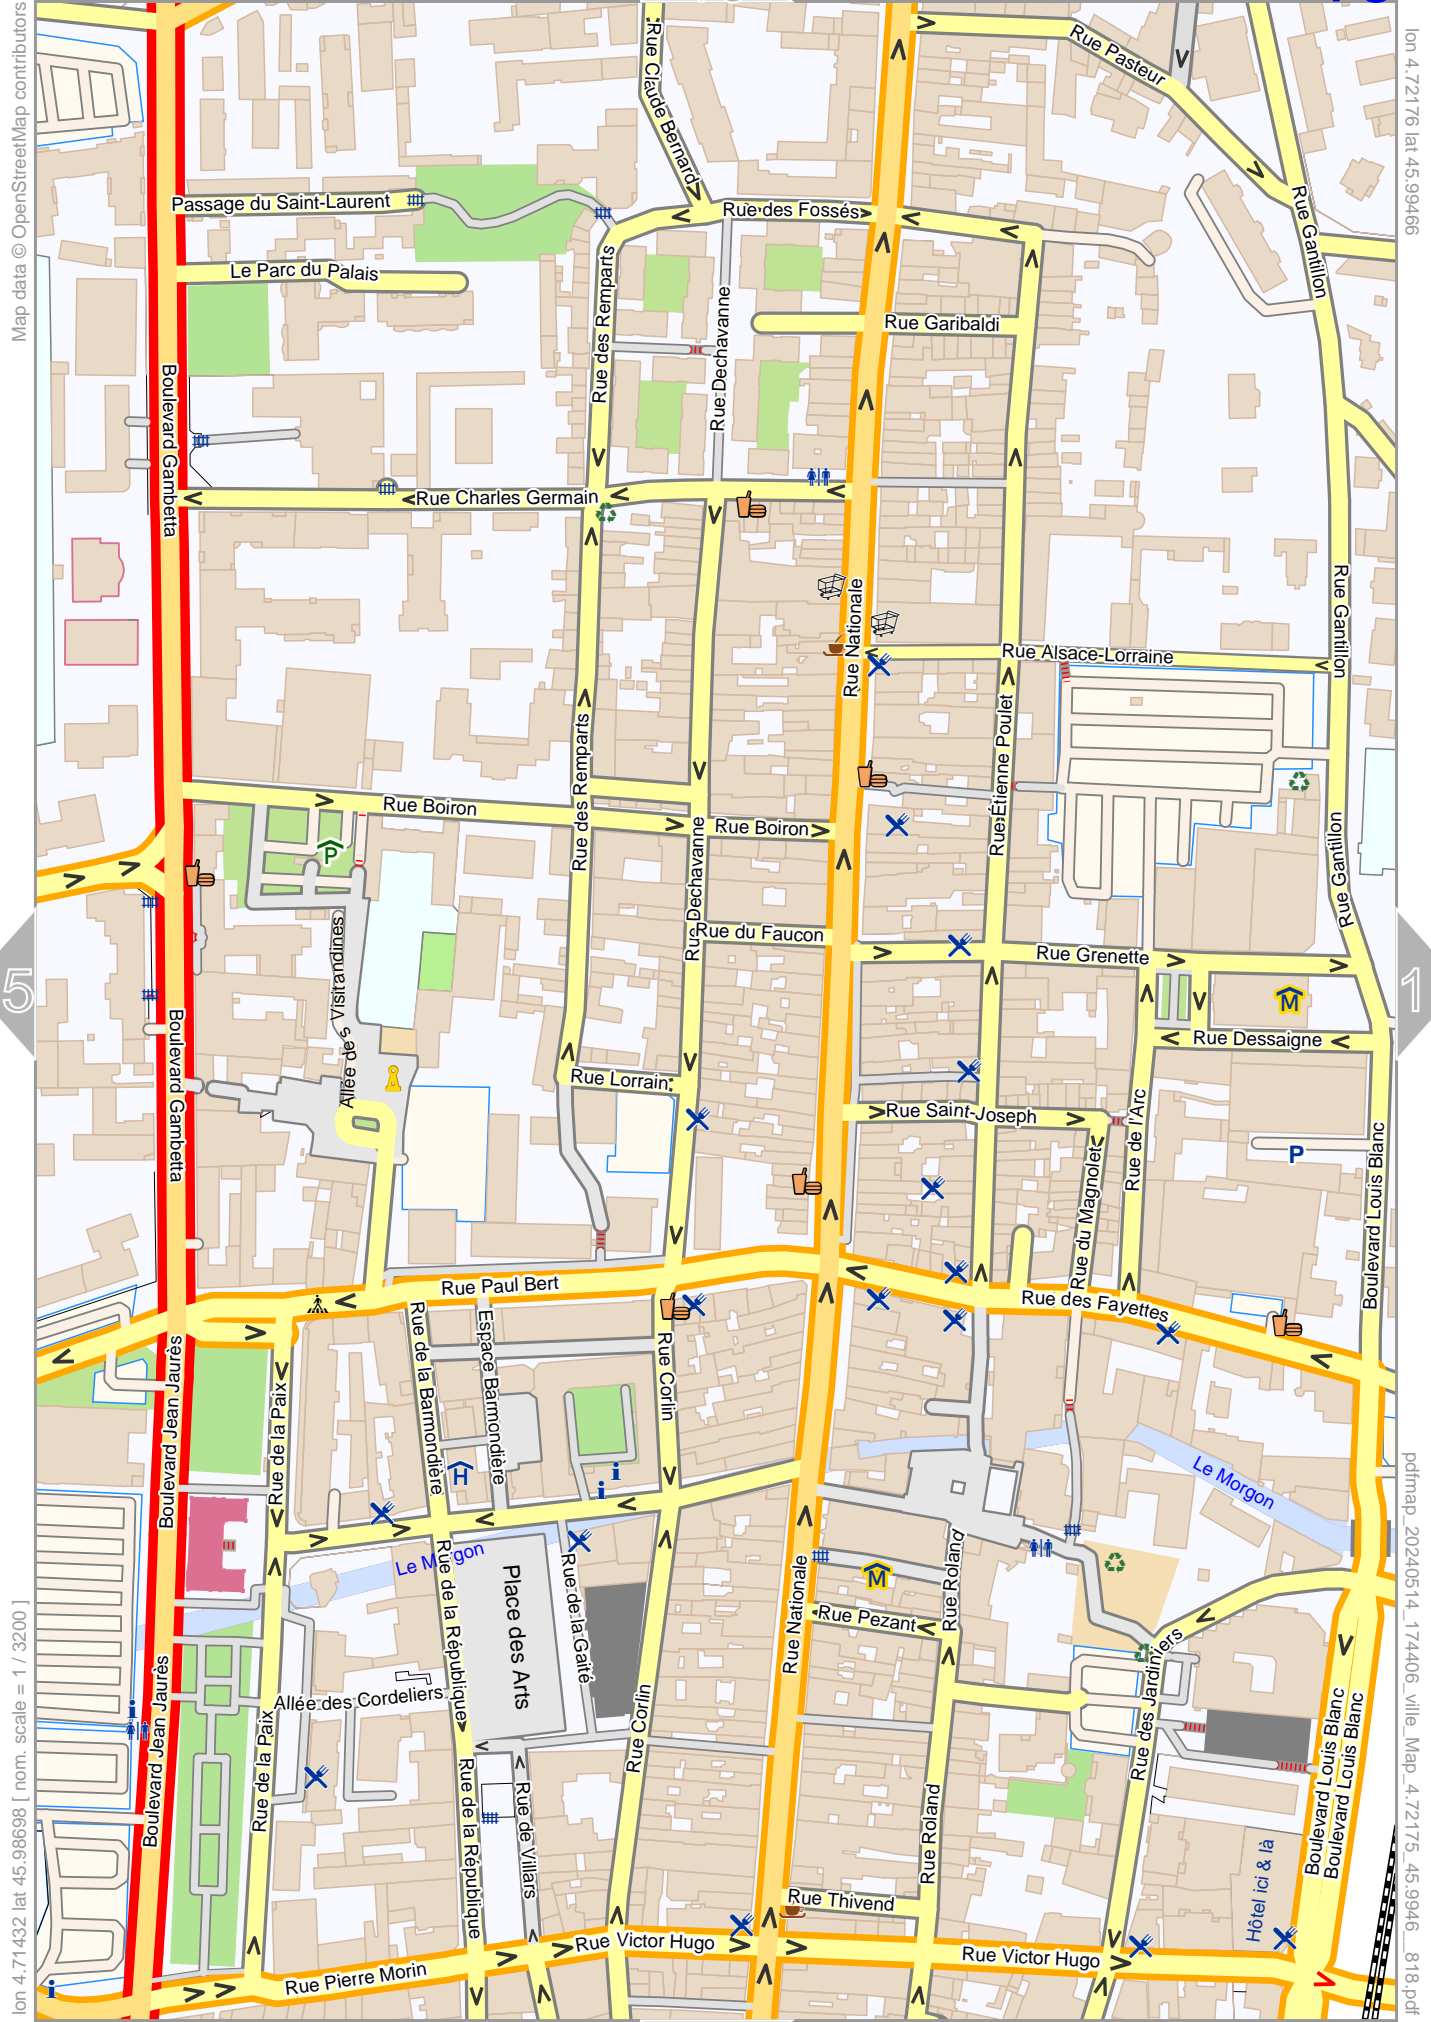

0 10 m 100 m 160 m

19

Map data © OpenStreetMap contributors

lon 4.70689 lat 45.99466

lon 4.69945 lat 45.98698 | nom. scale = 1 / 3200

pdfmap_20240514_174406_ville_Map_4.72175_45.9946_818.pdf

0 10 m 100 m 160 m

Map data © OpenStreetMap contributors

lon 4.71432 lat 45.99466

lon 4.70689 lat 45.98698 | nom. scale = 1 / 3200

pdfmap_20240514_174406_ville_Map_4.72175_45.9946_818.pdf

0 10 m 100 m 160 m

Map data © OpenStreetMap contributors

lon 4.72176 lat 45.99466

lon 4.71432 lat 45.98698 | nom. scale = 1 / 3200

pdfmap_20240514_174406_ville_Map_4.72175_45.9946_818.pdf

0 10 m 100 m 160 m

Map data © OpenStreetMap contributors

lon 4.72919 lat 45.99466