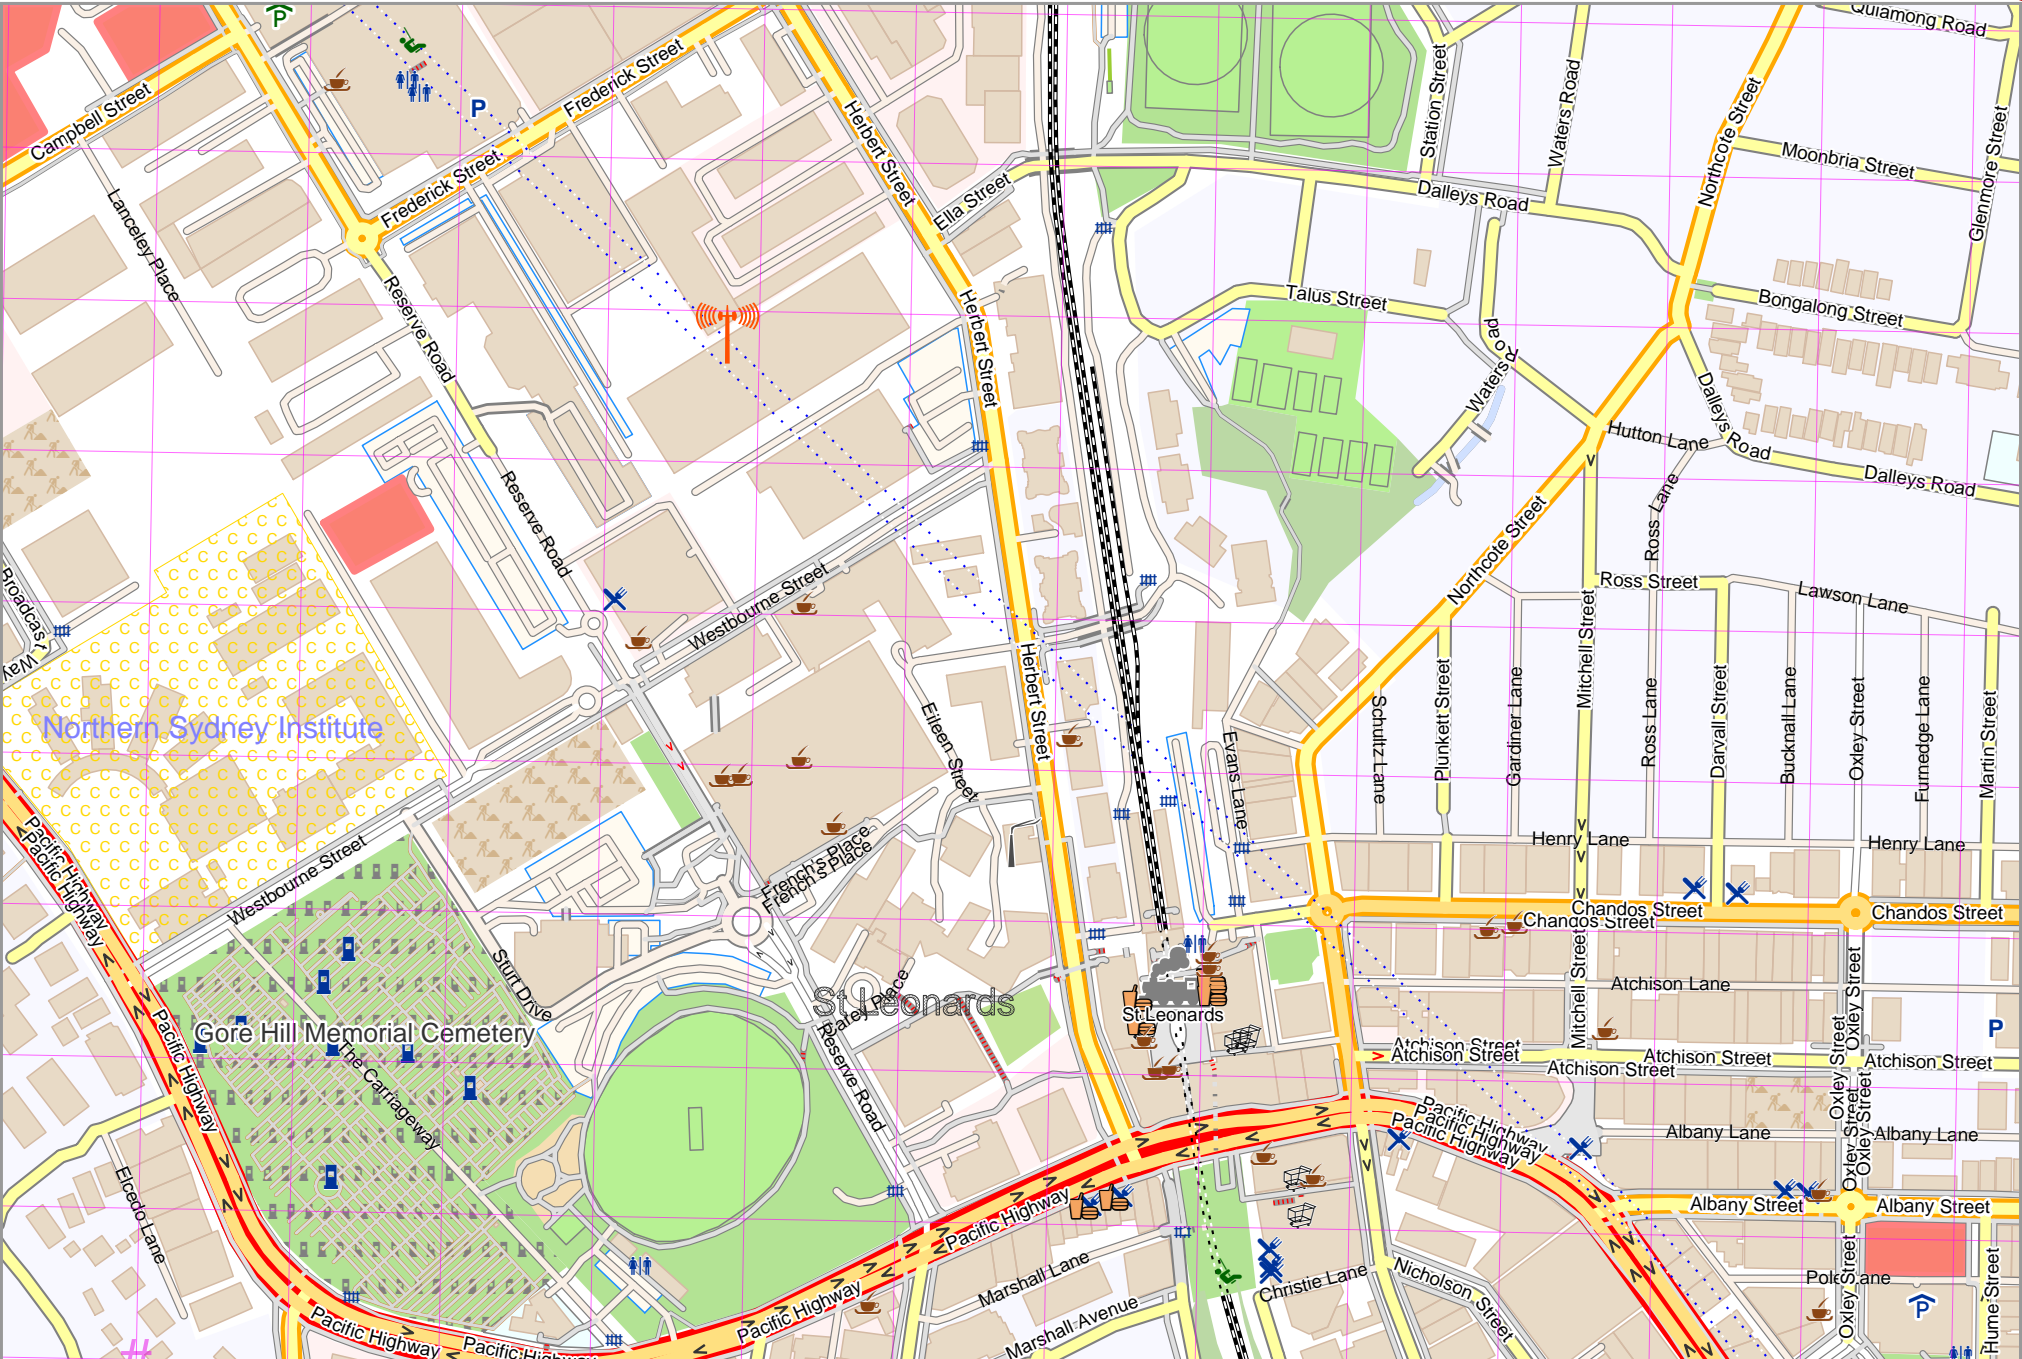

Map data © OpenStreetMap contributors

lon 151.20025 lat -33.81664

pdfmap_20240513_031519_Example_Map_151.193_-33.820_383.pdf

lon 151.18583 lat -33.82475 [nom. scale = 1 / 5000]

UTM: 56 H easting 332.20 km northing 6255.80 km

UTM-Grid-width = 100m