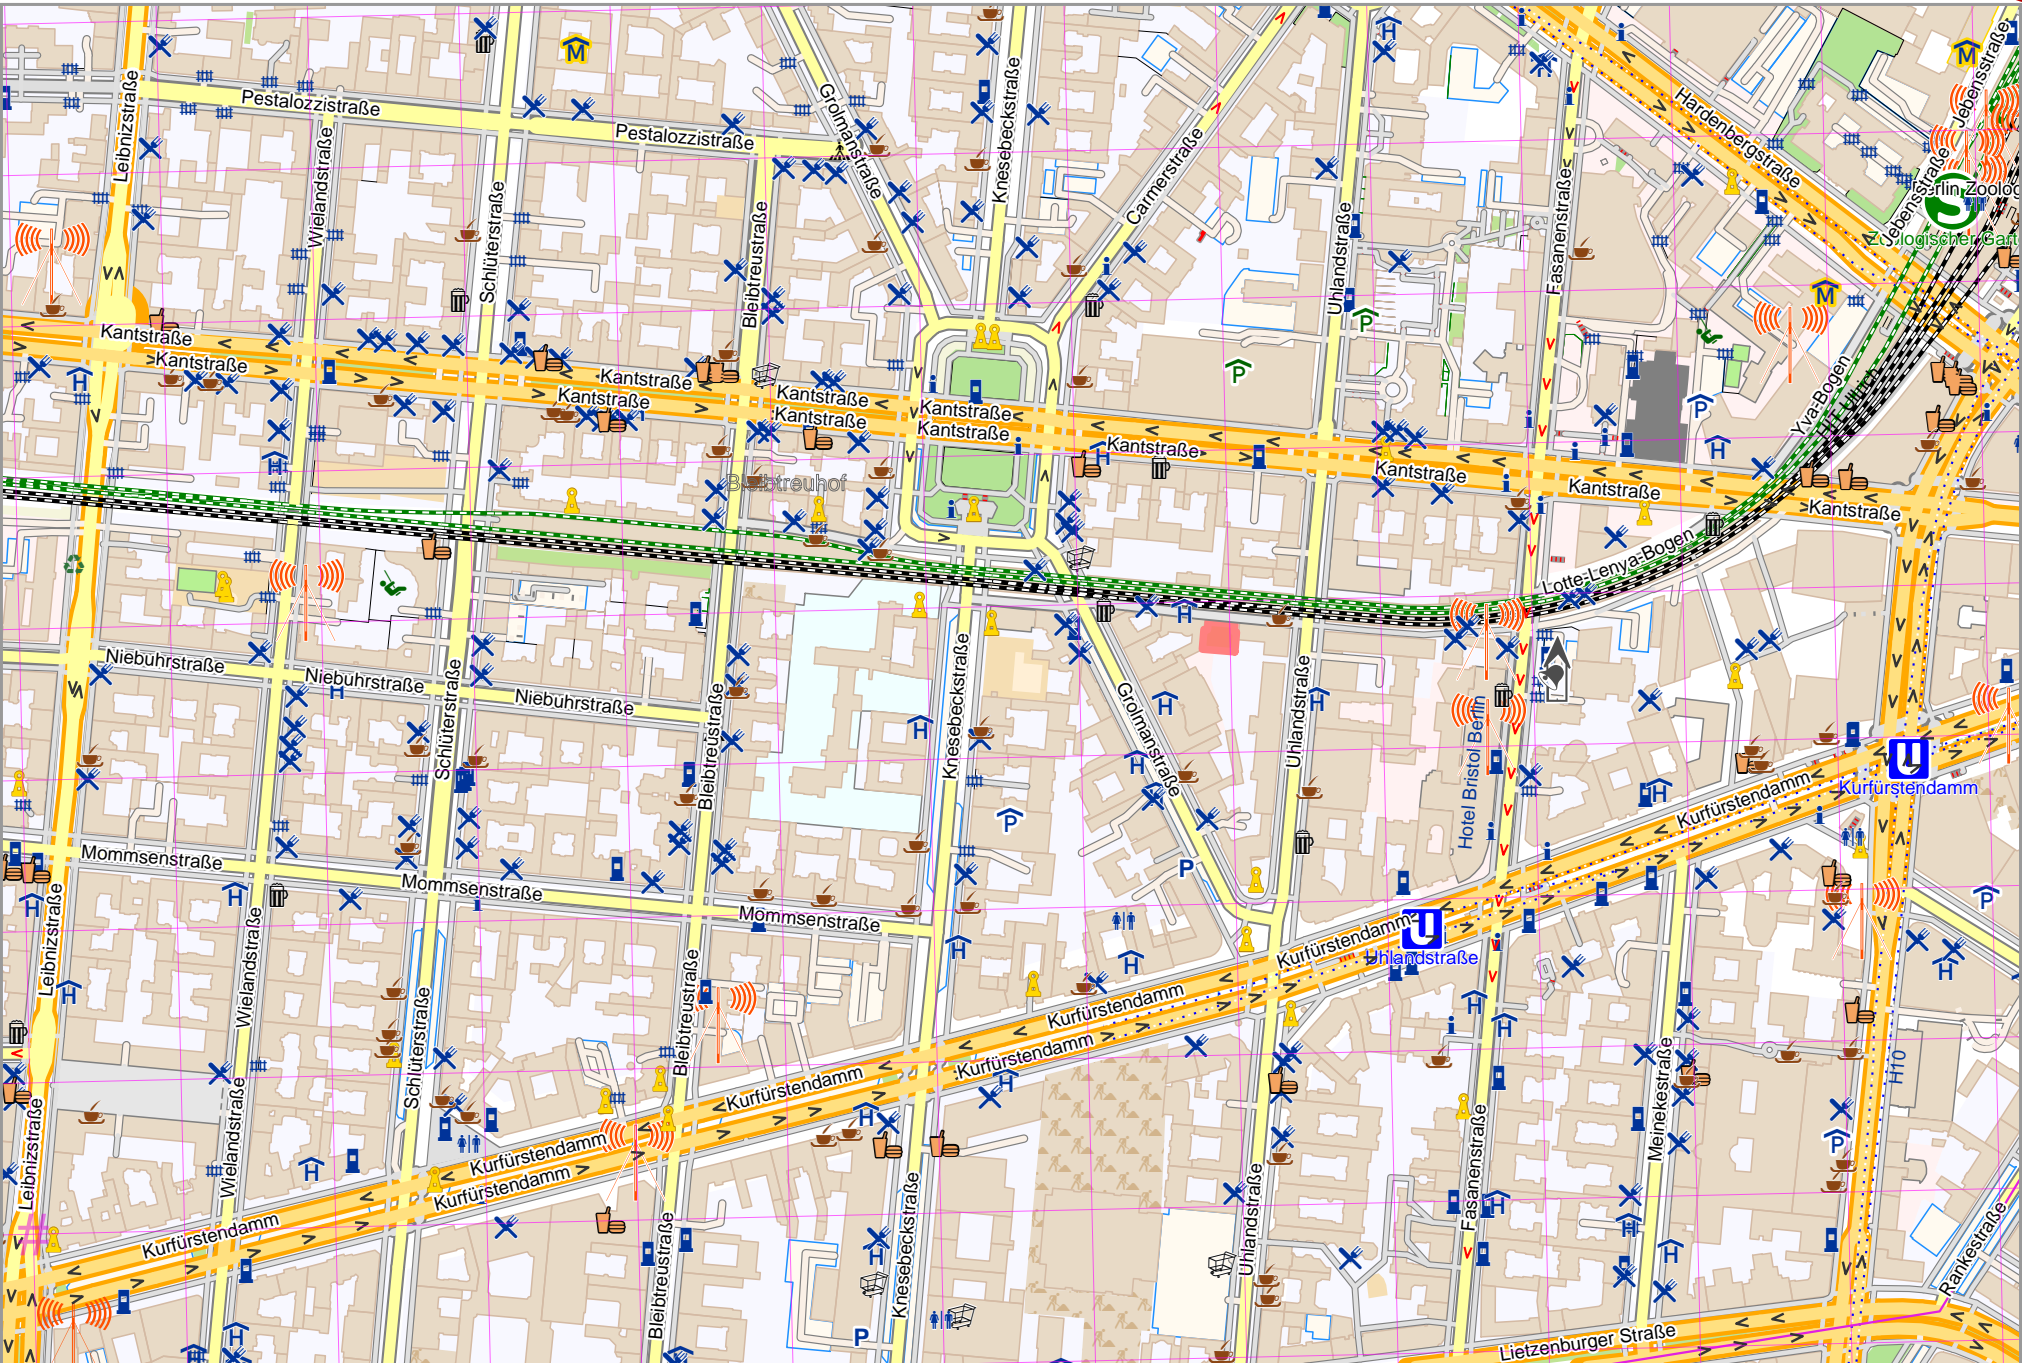

Map data © OpenStreetMap contributors

lon 13.31286 lat 52.50021 [ nom. scale = 1 / 5000 ]

lon 13.33262 lat 52.50630

pdfmap\_20240512\_186105\_Example\_Map\_13.3226\_52.5042\_663.pdf

# UTM: 33 U easting 385.50 km northing 5818.10 km  
UTM-Grid-width = 100m