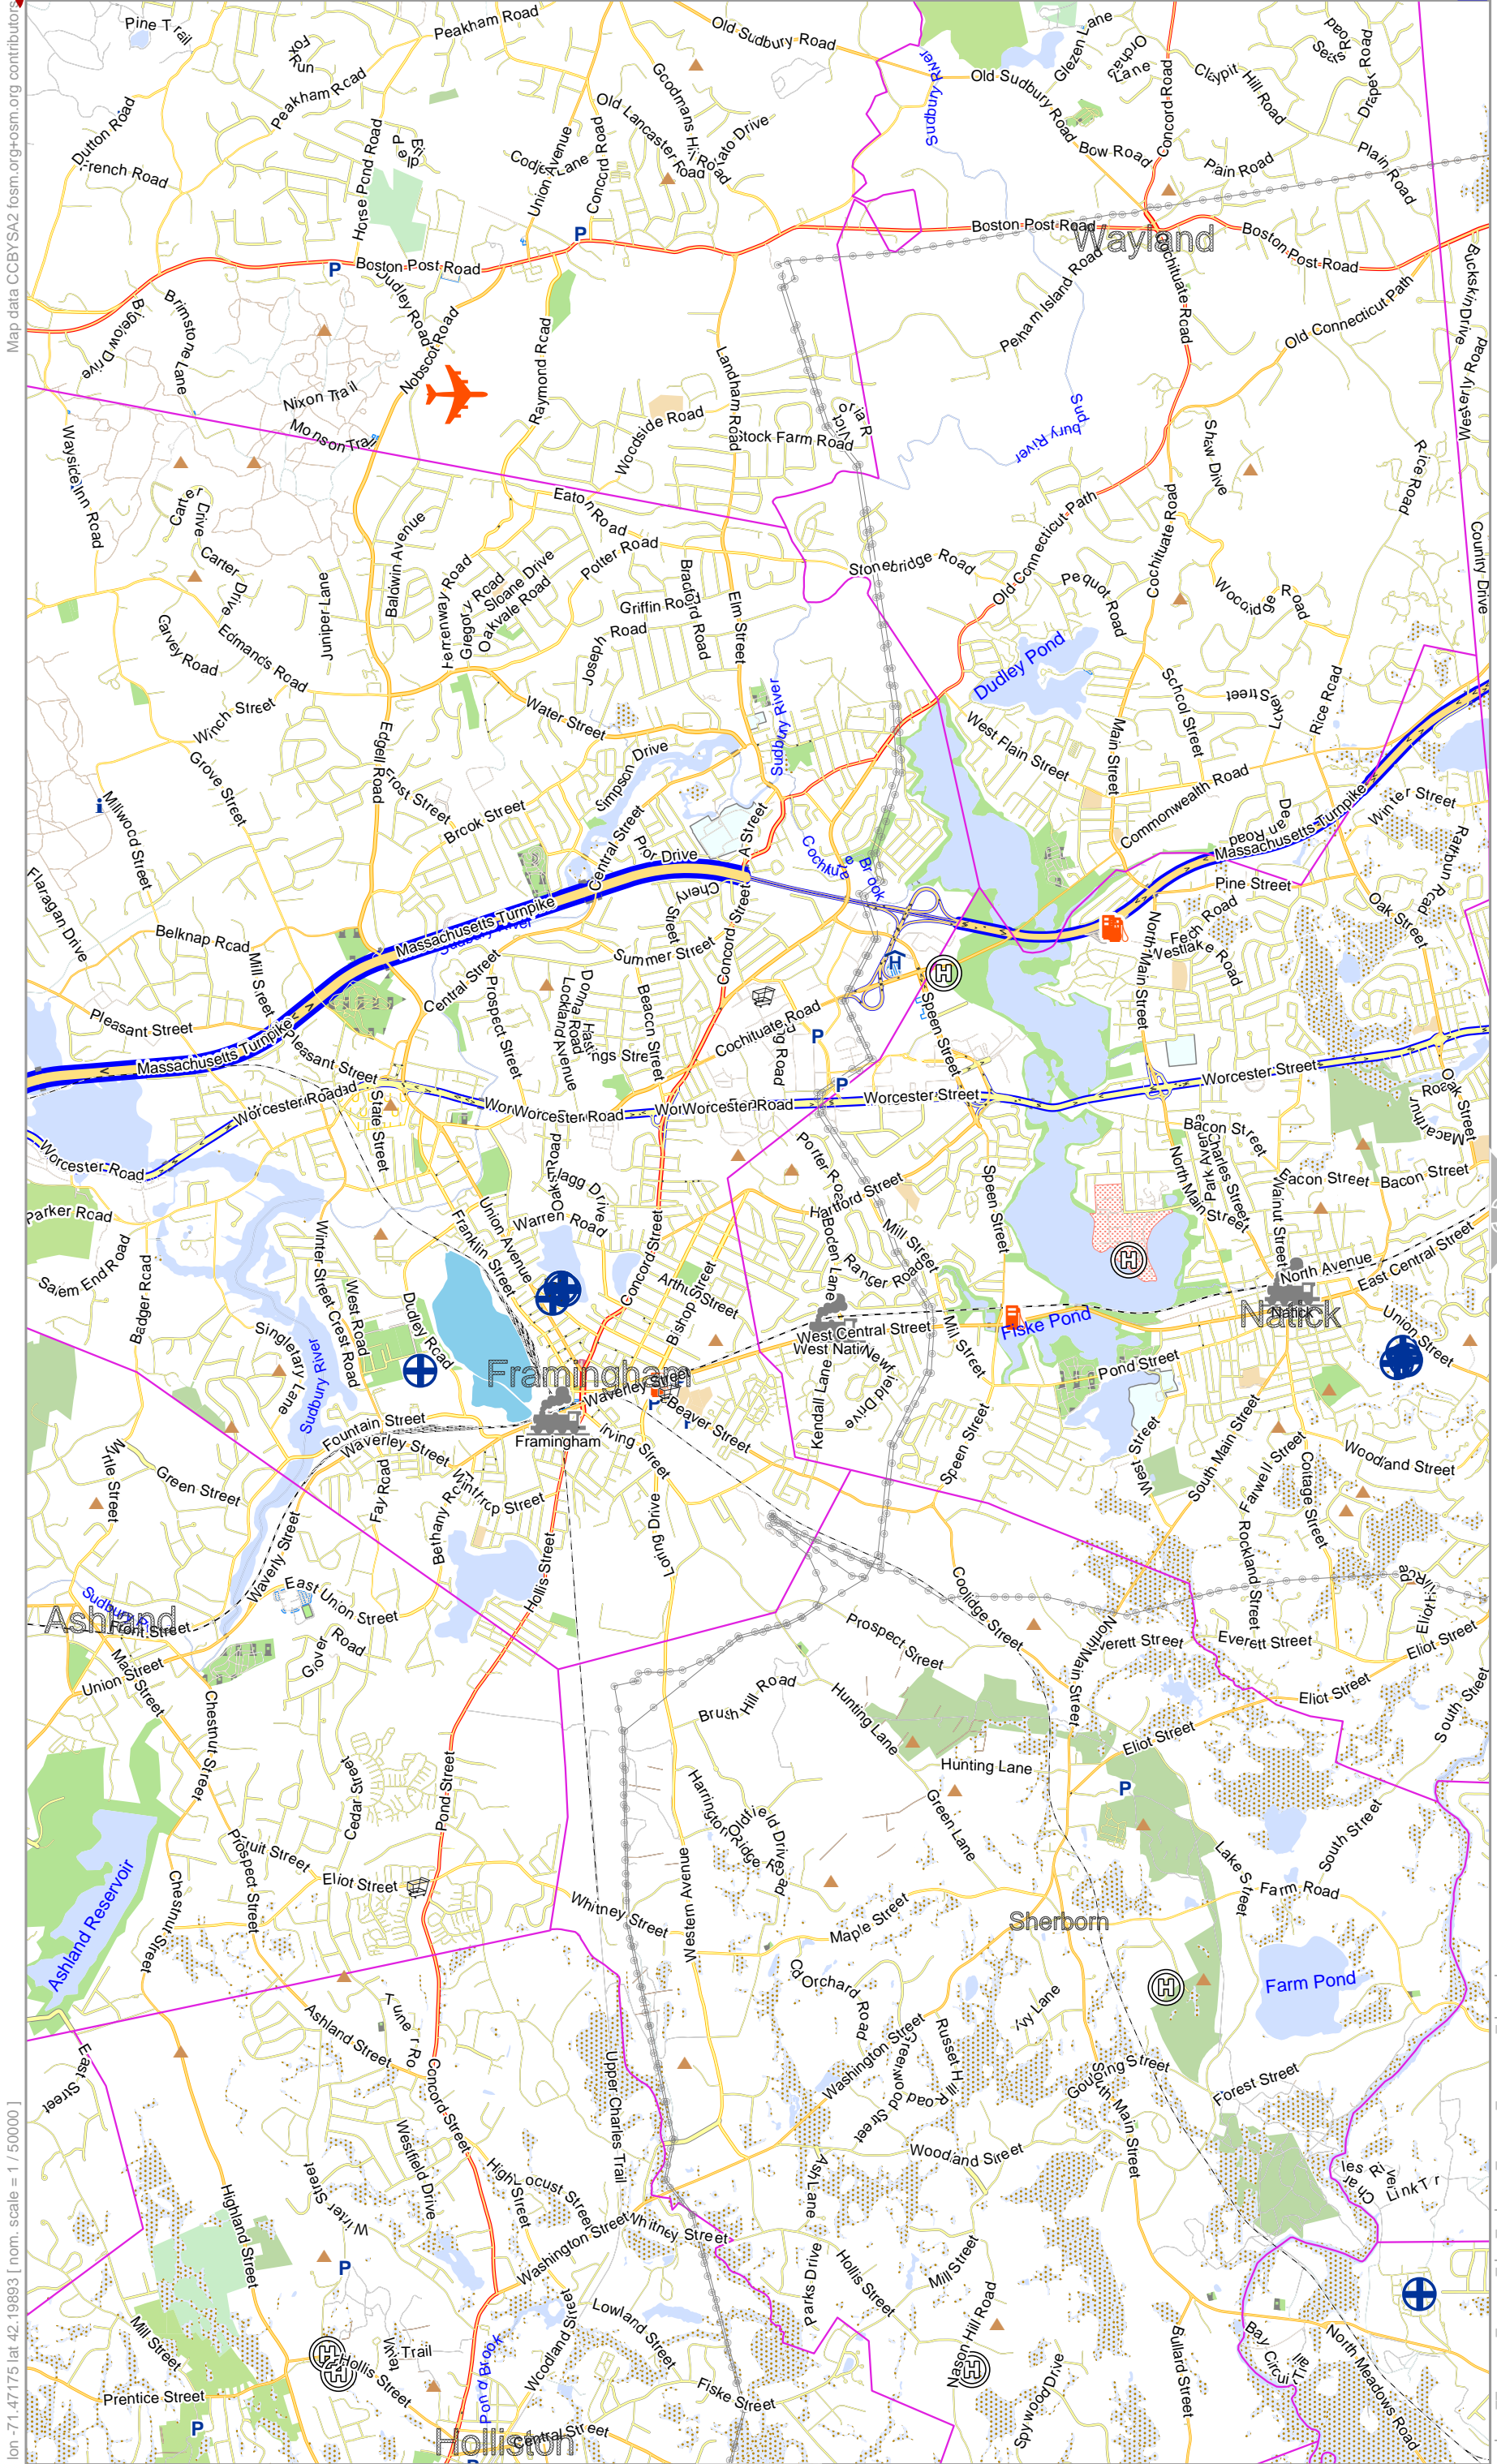

Map data © OpenStreetMap contributors

Example_Map

Map data CC BY SA 2.0 fism.org/osm.org contributors

lon -71.47175 lat 42.19893 [nom. scale = 1 / 500000]

3

pdfmap_20240512_180044_Example_Map_-71.254_42.1989_256.pdf

Map data CC BY SA 2.0 fism.org/osm.org contributors

lon -71.18274 lat 42.19893 [nom. scale = 1 / 500000]

pdfmap_20240512_180044_Example_Map_-71.254_42.189_256.pdf

Map data CC BY SA 2 fism.org/osm.org contributors

lon -71.47175 lat 42.01807 [nom. scale = 1 / 500000]

pdfmap_20240512_180044_Example_Map_-71.254_42.1989_256.pdf

Map data CC BY SA 2.0 fism.org/osm.org contributors

lon -71.32725 lat 42.01807 [nom. scale = 1 / 50000]

pdfmap_20240512_180044_Example_Map_-71.254_42.1989_256.pdf

lon -71.18274 lat 42.01807 [nom. scale = 1 / 500000]

pdfmap_20240512_180044_Example_Map_-71.254_42.1989_256.pdf

0 1000 m 5000 m