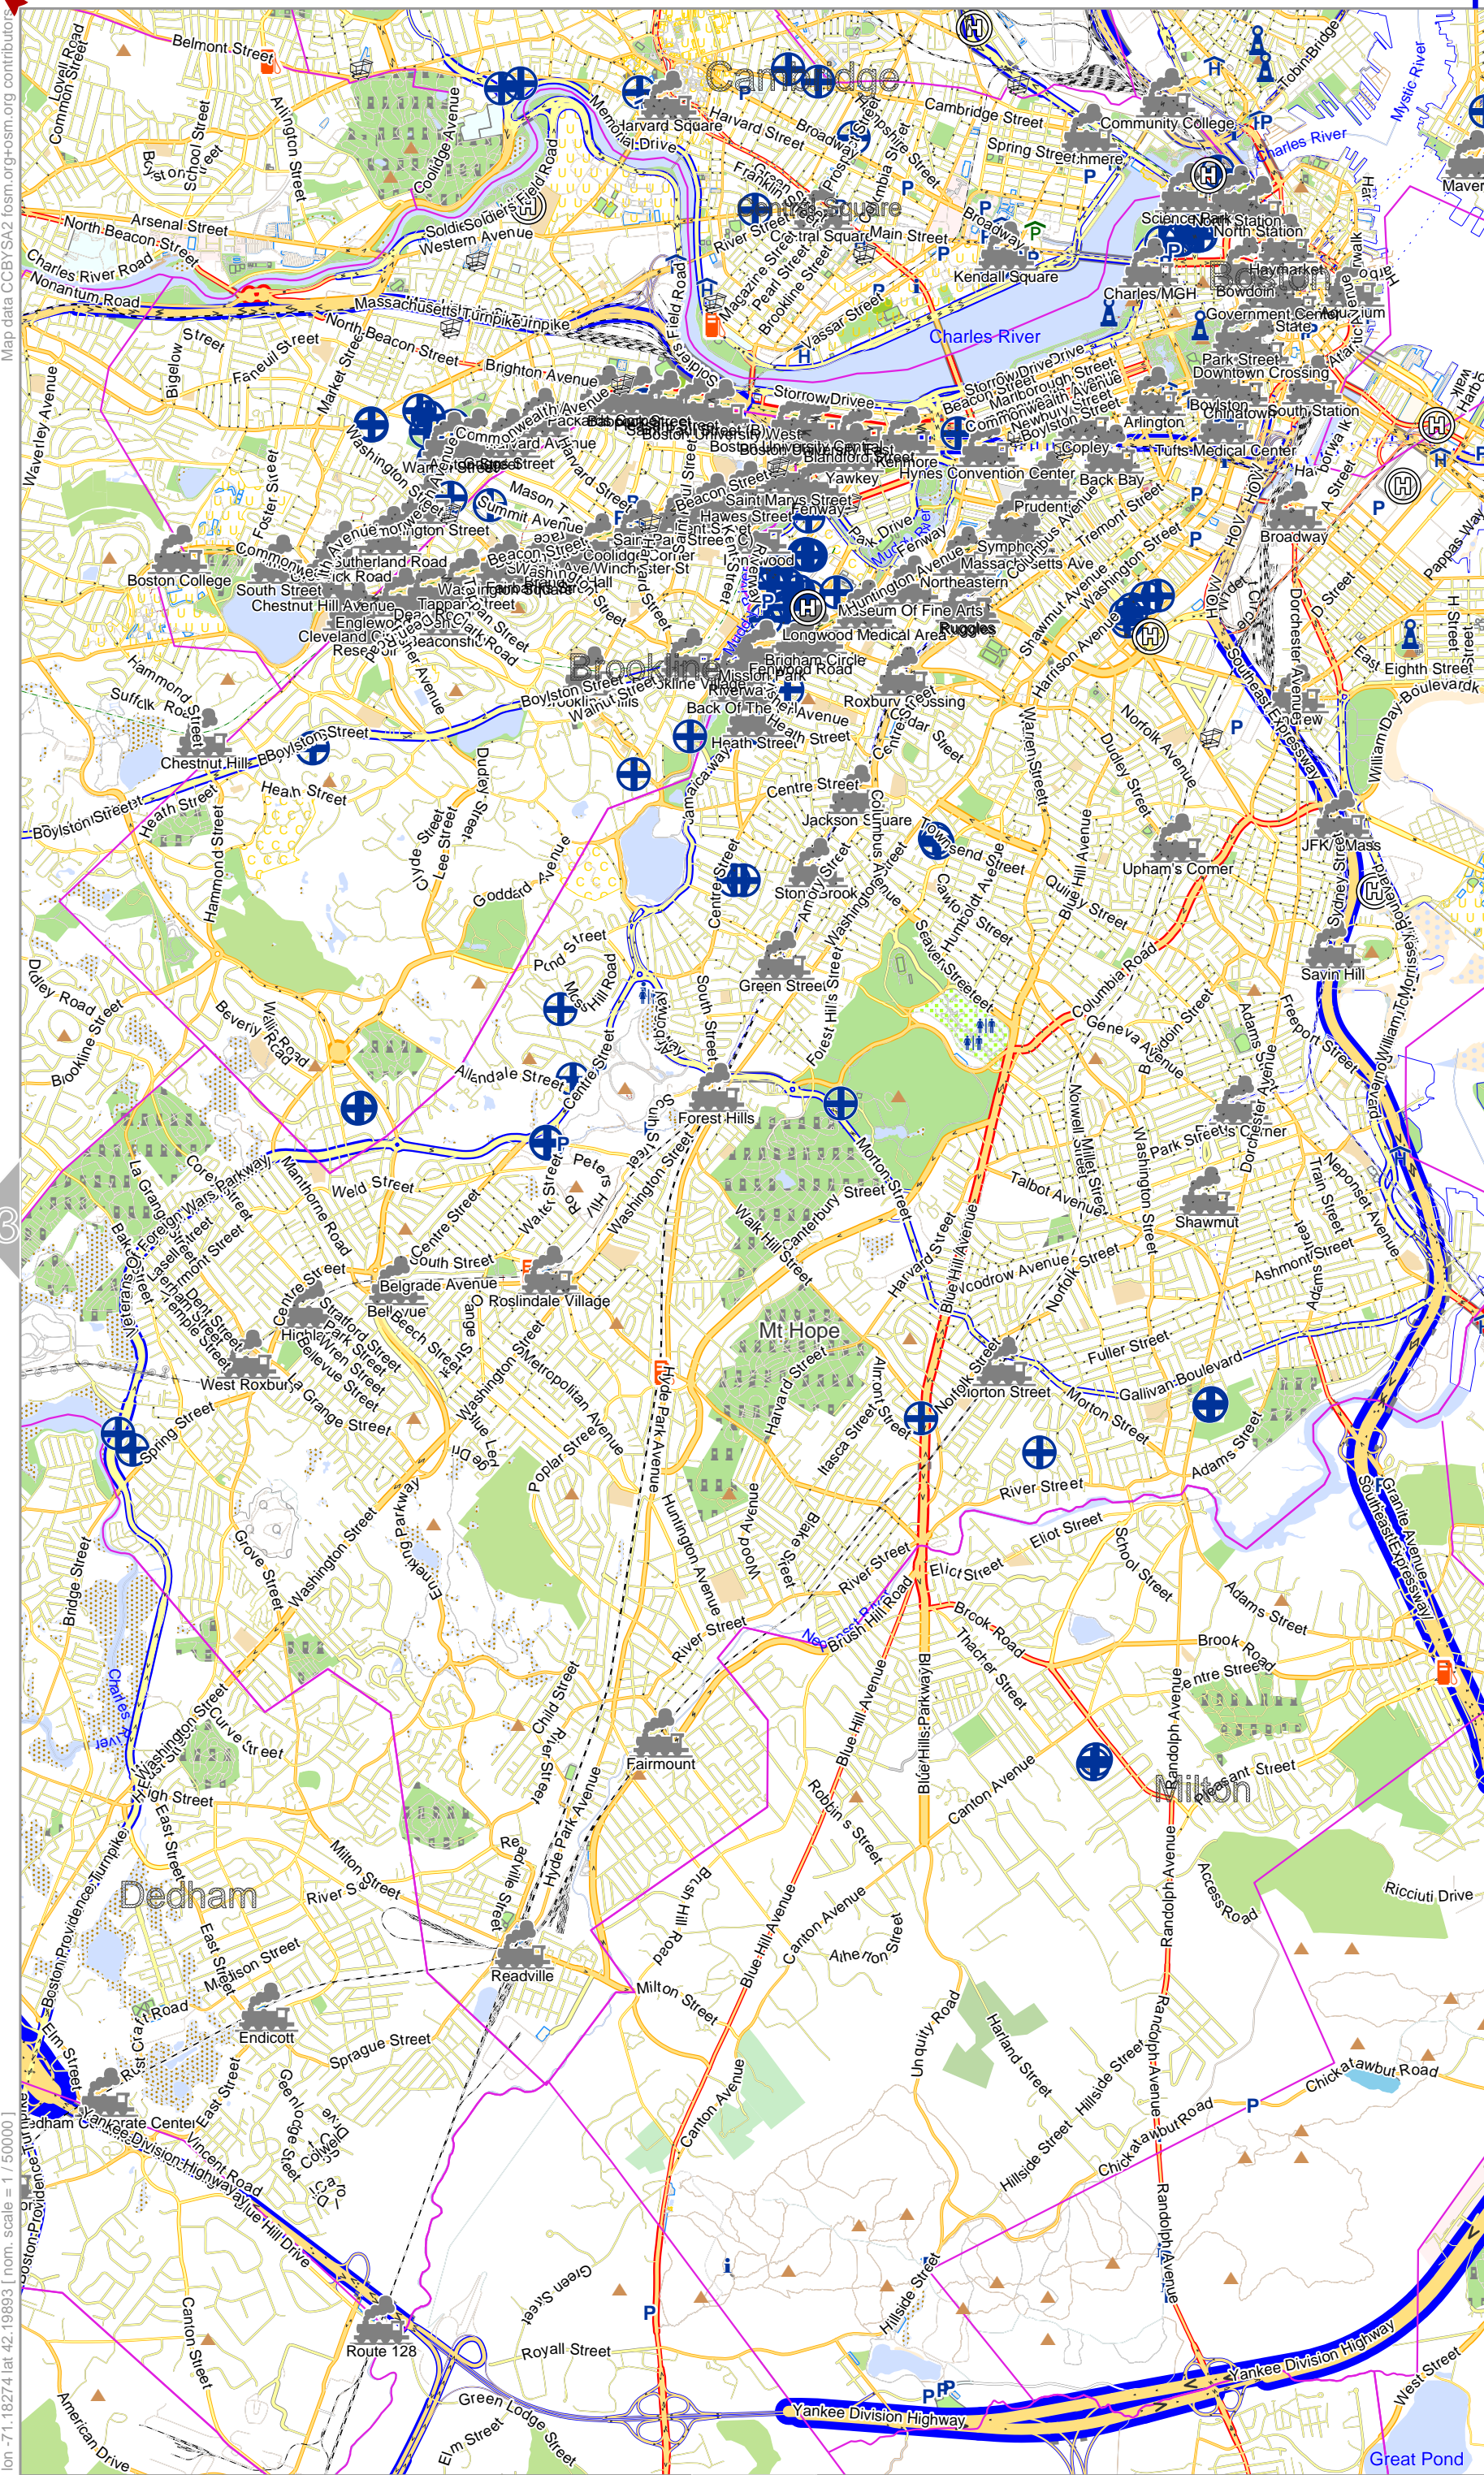

Map data © OpenStreetMap contributors

Example_Map

Map data CC BY SA 2.0 fism.org/osm.org contributors

lon -71.47175 lat 42.19893 [nom. scale = 1 / 500000]

3

pdfmap_20240512_180044_Example_Map_-71.254_42.1989_256.pdf

Map data CC BY SA 2.0 fism.org/osm.org contributors

lon -71.18274 lat 42.19893 [nom. scale = 1 / 500000]

pdfmap_20240512_180044_Example_Map_-71.254_42.189_256.pdf

Map data CC BY SA 2 fism.org/osm.org contributors

lon -71.47175 lat 42.01807 [nom. scale = 1 / 500000]

pdfmap_20240512_180044_Example_Map_-71.254_42.1989_256.pdf

Map data CC BY SA 2.0 fism.org/osm.org contributors

lon -71.32725 lat 42.01807 [nom. scale = 1 / 50000]

pdfmap_20240512_180044_Example_Map_-71.254_42.1989_256.pdf

lon -71.18274 lat 42.01807 [nom. scale = 1 / 500000]

pdfmap_20240512_180044_Example_Map_-71.254_42.1989_256.pdf

0 1000 m 5000 m