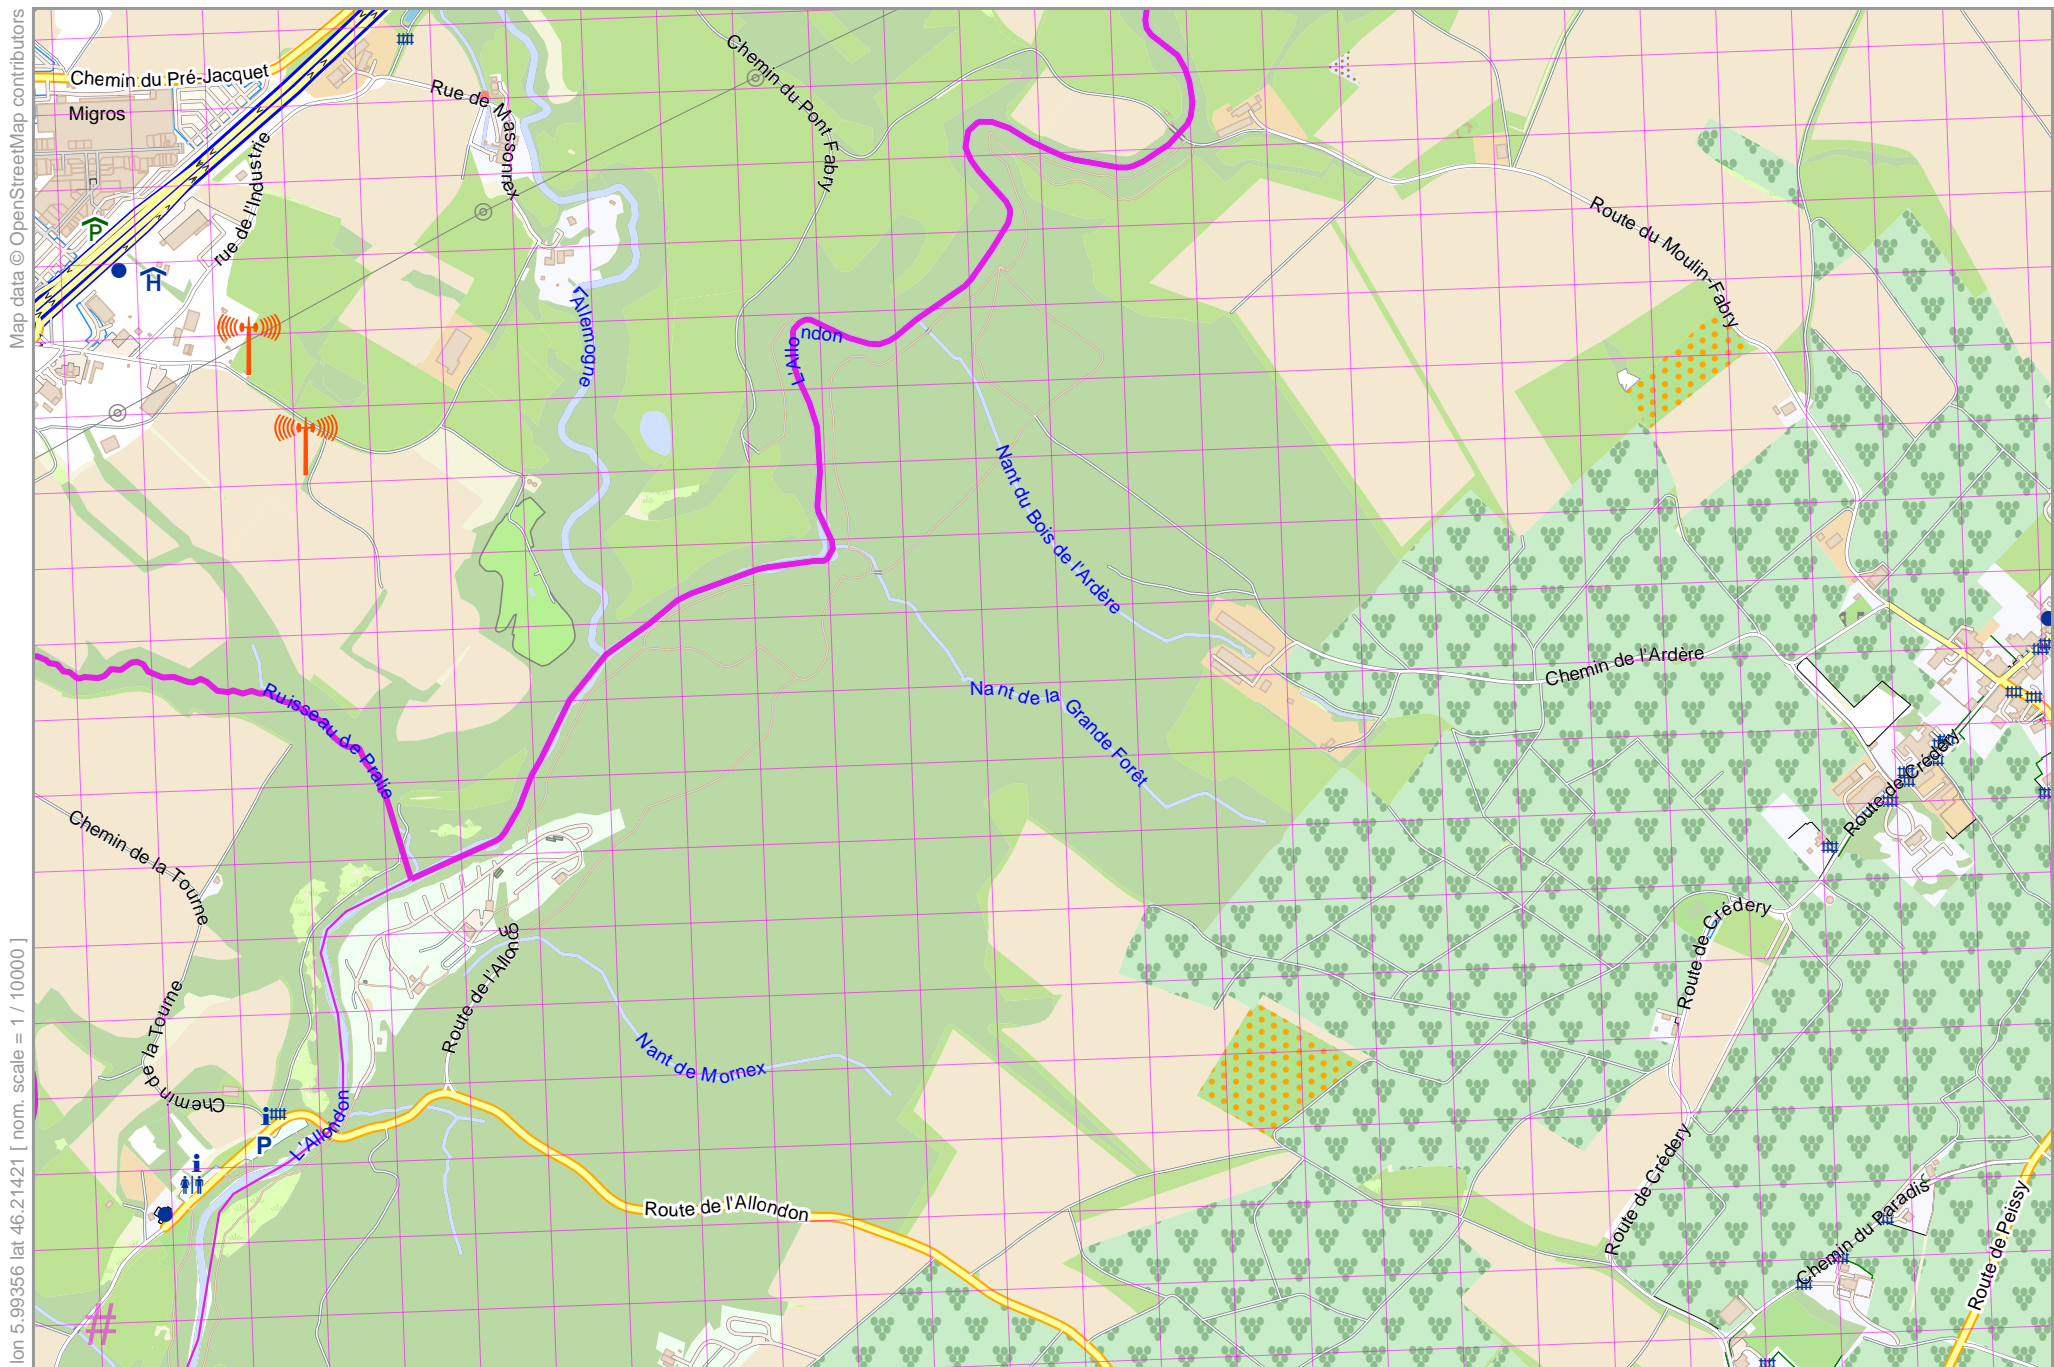

Allondon camping

Map data © OpenStreetMap contributors

lon 5.99356 lat 46.21421 [nom. scale = 1 / 10000]

lon 6.02817 lat 46.23041

pdfmap_20240512_121059_Allondon_camping_6.01086_46.2223_730.pdf

UTM: 32 T easting 268.20 km northing 5122.30 km

UTM-Grid-width = 100m